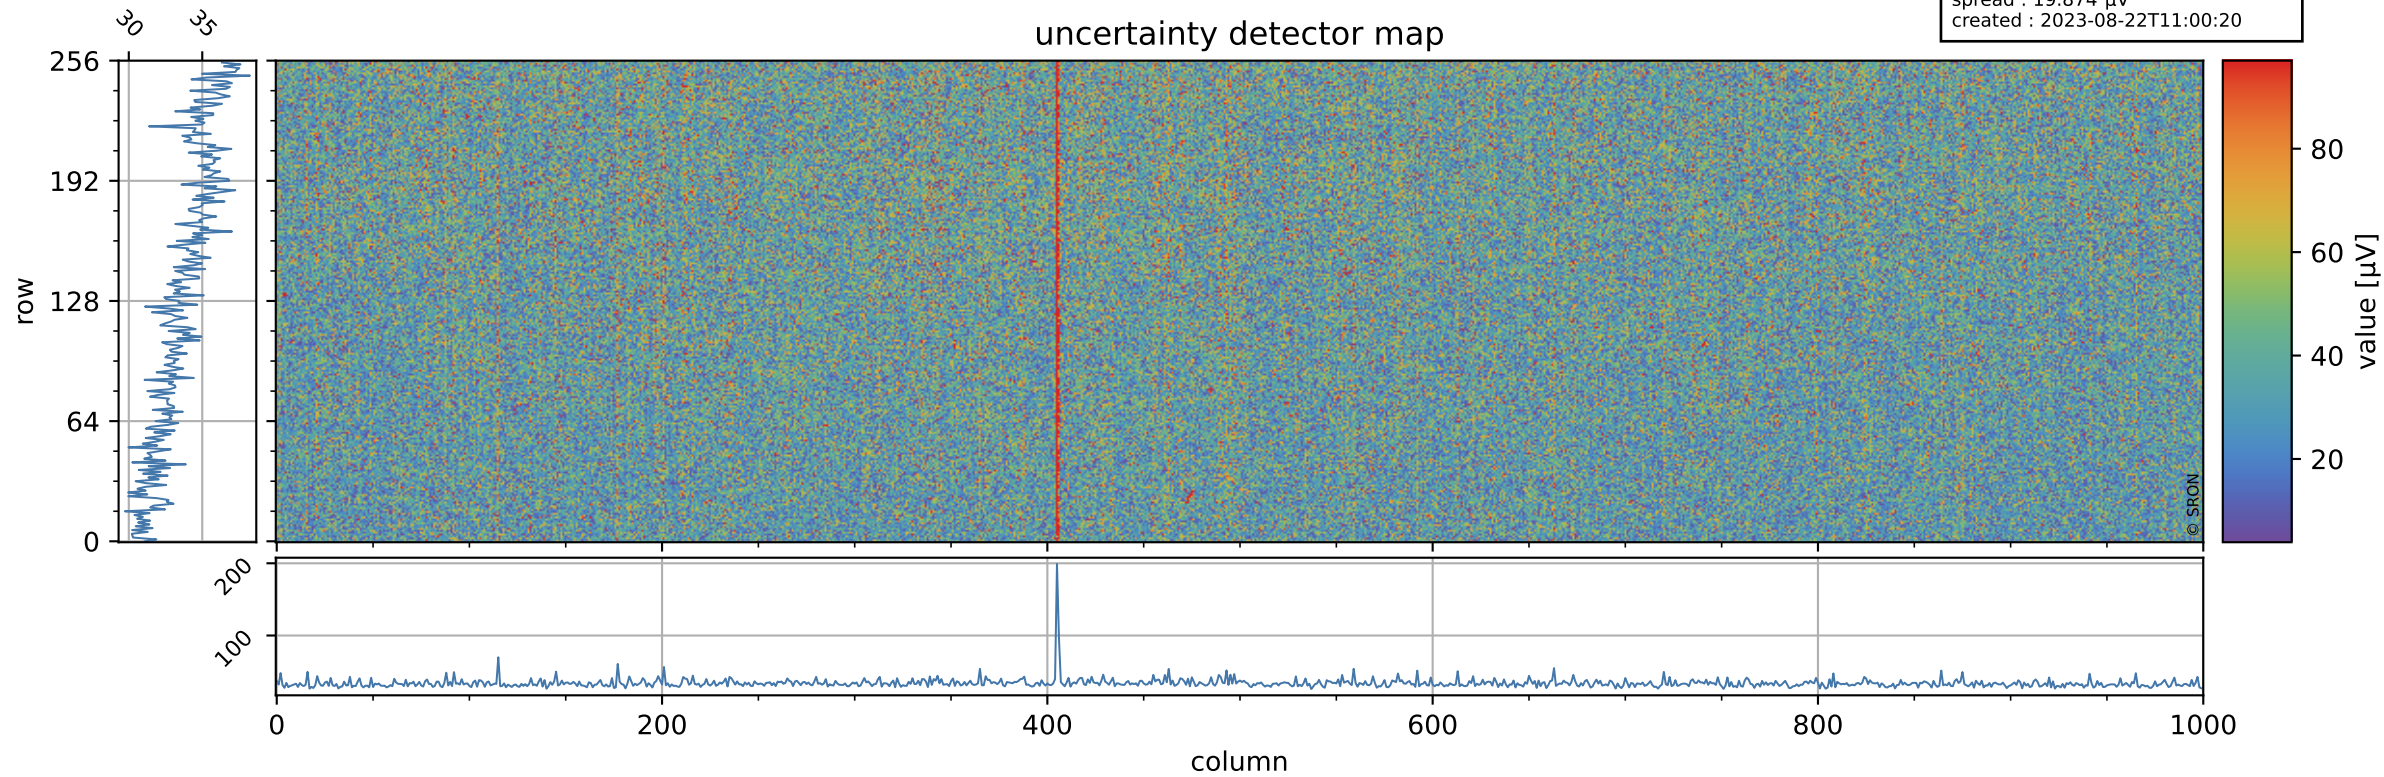

Tropomi SWIR offset (beta nominal)

orbits : 19 in [3817, 3862]
coverage : 2018-07-09 / 2018-07-12
median : 0.52599 V
spread : 0.035933 V
created : 2023-08-22T11:00:20

value detector map

Tropomi SWIR offset (beta nominal)

orbits : 19 in [3817, 3862]
coverage : 2018-07-09 / 2018-07-12
median : 34.241 μV
spread : 19.874 μV
created : 2023-08-22T11:00:20

Tropomi SWIR offset (beta nominal)

orbits : 19 in [3817, 3862]
coverage : 2018-07-09 / 2018-07-12
median : -0.027821 mV
spread : 0.32135 mV
created : 2023-08-22T11:00:20

value compared with SWIR offset CKD

Tropomi SWIR offset (beta nominal) ground-tracks of Sentinel-5P

orbits : 19 in [3817, 3862]
coverage : 2018-07-09 / 2018-07-12
created : 2023-08-22T11:00:20

Tropomi SWIR offset (beta nominal)

orbits : [1867, 3862]
coverage : 2018-02-20 / 2018-07-12
created : 2023-08-22T11:00:21

trend of detector median & temperatures