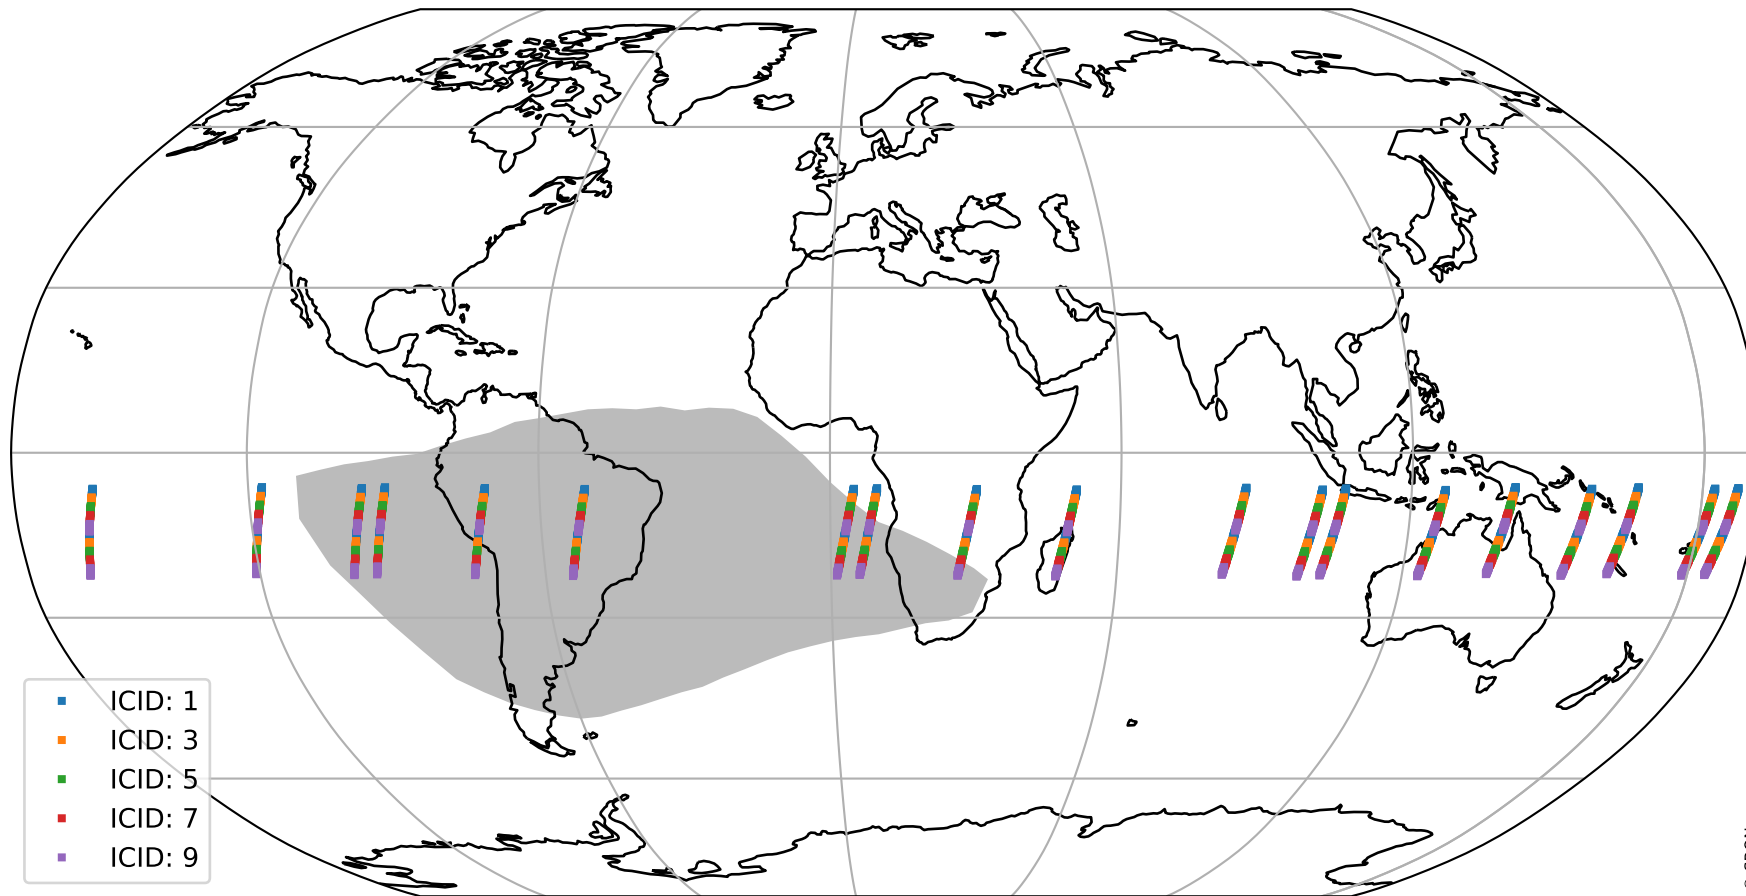

Tropomi SWIR offset (beta nominal)

orbits : 19 in [3817, 3862]
coverage : 2018-07-09 / 2018-07-12
median : 0.52599 V
spread : 0.035933 V
created : 2023-08-22T11:00:20

value detector map

Tropomi SWIR offset (beta nominal)

orbits : 19 in [3817, 3862]
coverage : 2018-07-09 / 2018-07-12
median : 34.241 μV
spread : 19.874 μV
created : 2023-08-22T11:00:20

Tropomi SWIR offset (beta nominal)

orbits : 19 in [3817, 3862]
coverage : 2018-07-09 / 2018-07-12
median : -0.027821 mV
spread : 0.32135 mV
created : 2023-08-22T11:00:20

value compared with SWIR offset CKD

Tropomi SWIR offset (beta nominal) ground-tracks of Sentinel-5P

orbits : 19 in [3817, 3862]
coverage : 2018-07-09 / 2018-07-12
created : 2023-08-22T11:00:20

Tropomi SWIR offset (beta nominal)

orbits : [1867, 3862]
coverage : 2018-02-20 / 2018-07-12
created : 2023-08-22T11:00:21

trend of detector median & temperatures