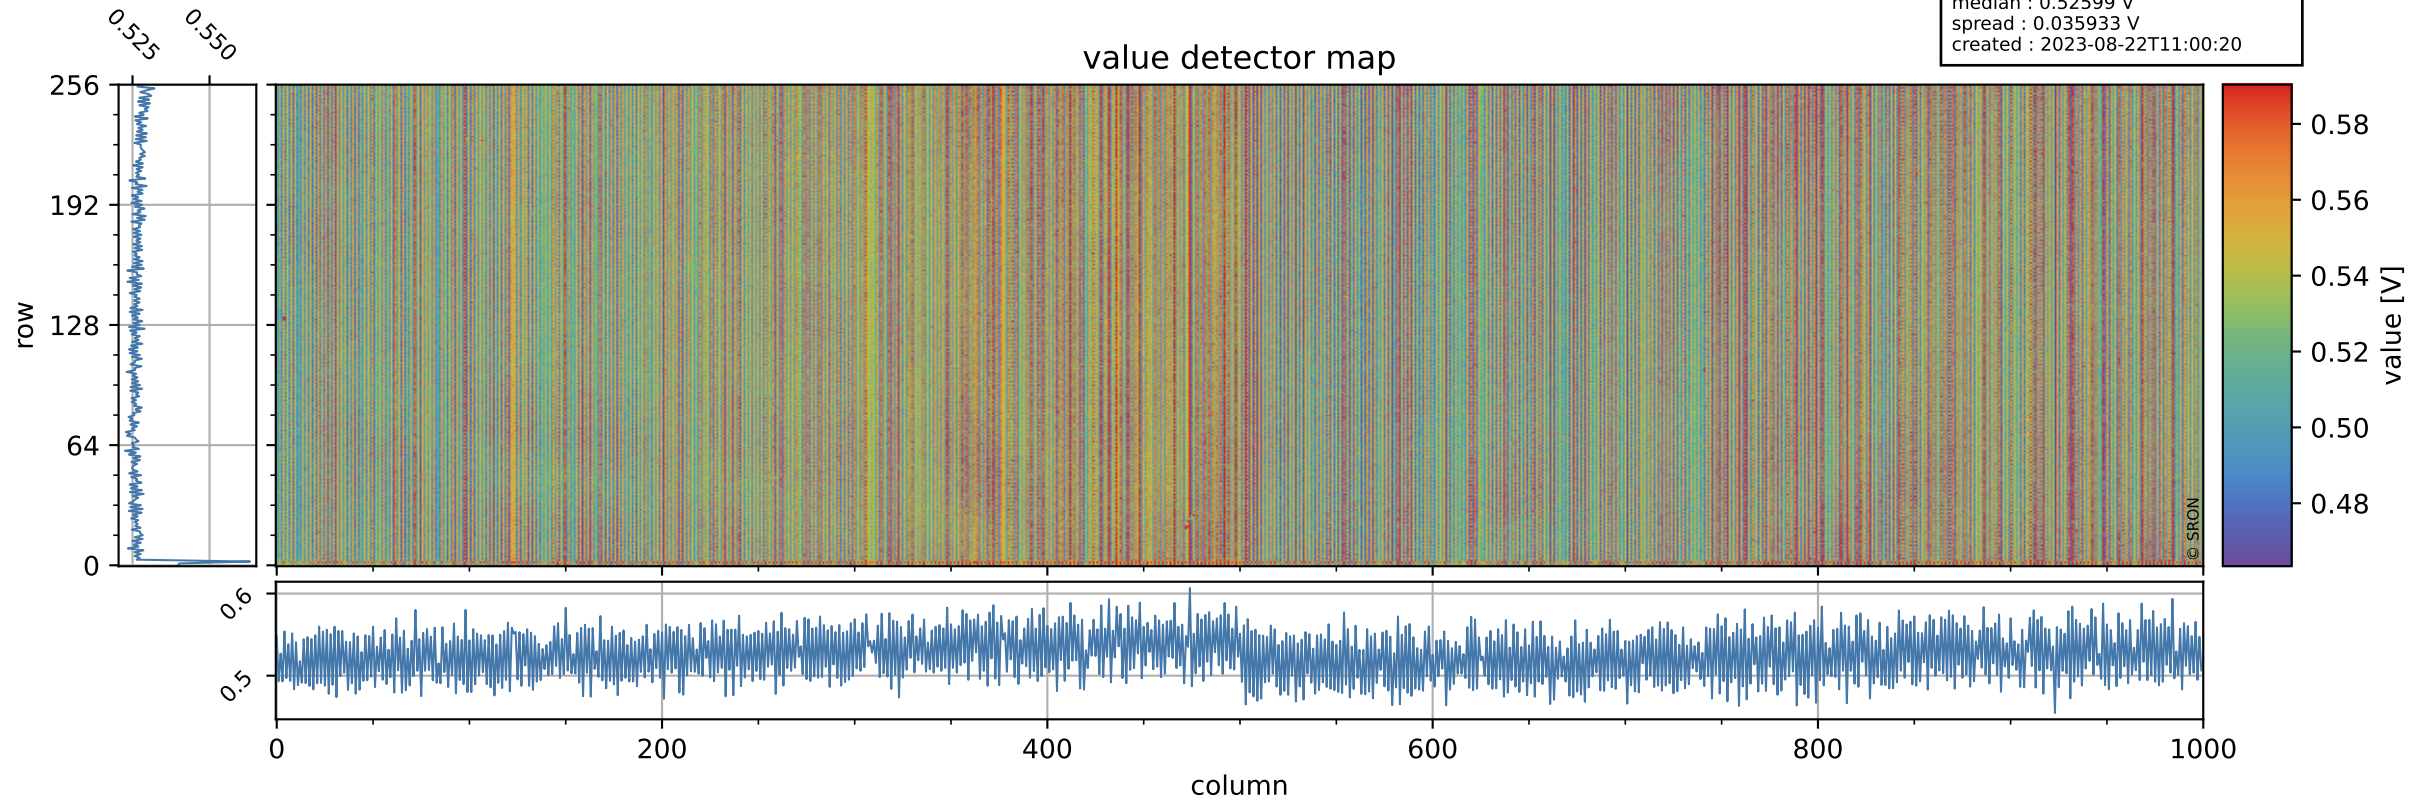

Tropomi SWIR offset (beta nominal)

orbits : 19 in [3817, 3862]
coverage : 2018-07-09 / 2018-07-12
median : 0.52599 V
spread : 0.035933 V
created : 2023-08-22T11:00:20

value detector map

Tropomi SWIR offset (beta nominal)

orbits : 19 in [3817, 3862]
coverage : 2018-07-09 / 2018-07-12
median : 34.241 μV
spread : 19.874 μV
created : 2023-08-22T11:00:20

Tropomi SWIR offset (beta nominal)

orbits : 19 in [3817, 3862]
coverage : 2018-07-09 / 2018-07-12
median : -0.027821 mV
spread : 0.32135 mV
created : 2023-08-22T11:00:20

value compared with SWIR offset CKD

Tropomi SWIR offset (beta nominal) ground-tracks of Sentinel-5P

orbits : 19 in [3817, 3862]
coverage : 2018-07-09 / 2018-07-12
created : 2023-08-22T11:00:20

Tropomi SWIR offset (beta nominal)

orbits : [1867, 3862]
coverage : 2018-02-20 / 2018-07-12
created : 2023-08-22T11:00:21

trend of detector median & temperatures