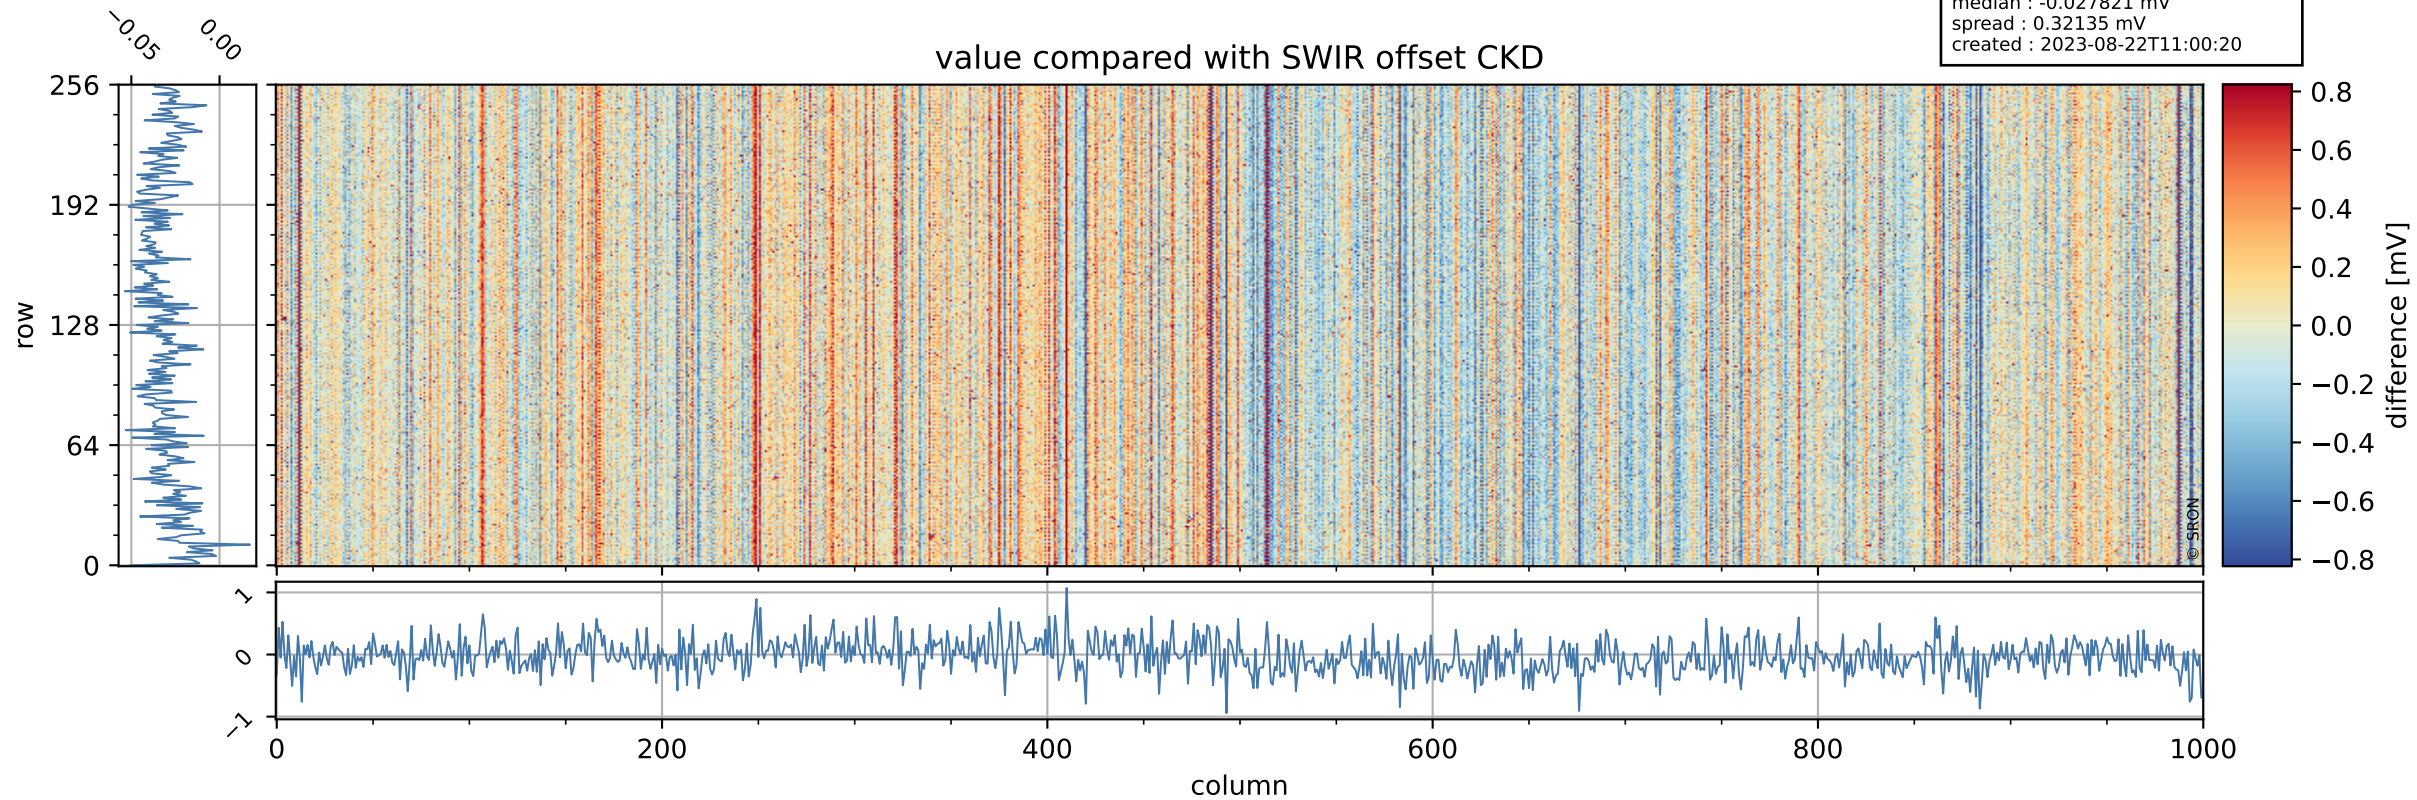

Tropomi SWIR offset (beta nominal)

orbits : 19 in [3817, 3862]
coverage : 2018-07-09 / 2018-07-12
median : 0.52599 V
spread : 0.035933 V
created : 2023-08-22T11:00:20

value detector map

Tropomi SWIR offset (beta nominal)

orbits : 19 in [3817, 3862]
coverage : 2018-07-09 / 2018-07-12
median : 34.241 μV
spread : 19.874 μV
created : 2023-08-22T11:00:20

Tropomi SWIR offset (beta nominal)

orbits : 19 in [3817, 3862]
coverage : 2018-07-09 / 2018-07-12
median : -0.027821 mV
spread : 0.32135 mV
created : 2023-08-22T11:00:20

value compared with SWIR offset CKD

Tropomi SWIR offset (beta nominal) ground-tracks of Sentinel-5P

orbits : 19 in [3817, 3862]
coverage : 2018-07-09 / 2018-07-12
created : 2023-08-22T11:00:20

Tropomi SWIR offset (beta nominal)

orbits : [1867, 3862]
coverage : 2018-02-20 / 2018-07-12
created : 2023-08-22T11:00:21

trend of detector median & temperatures