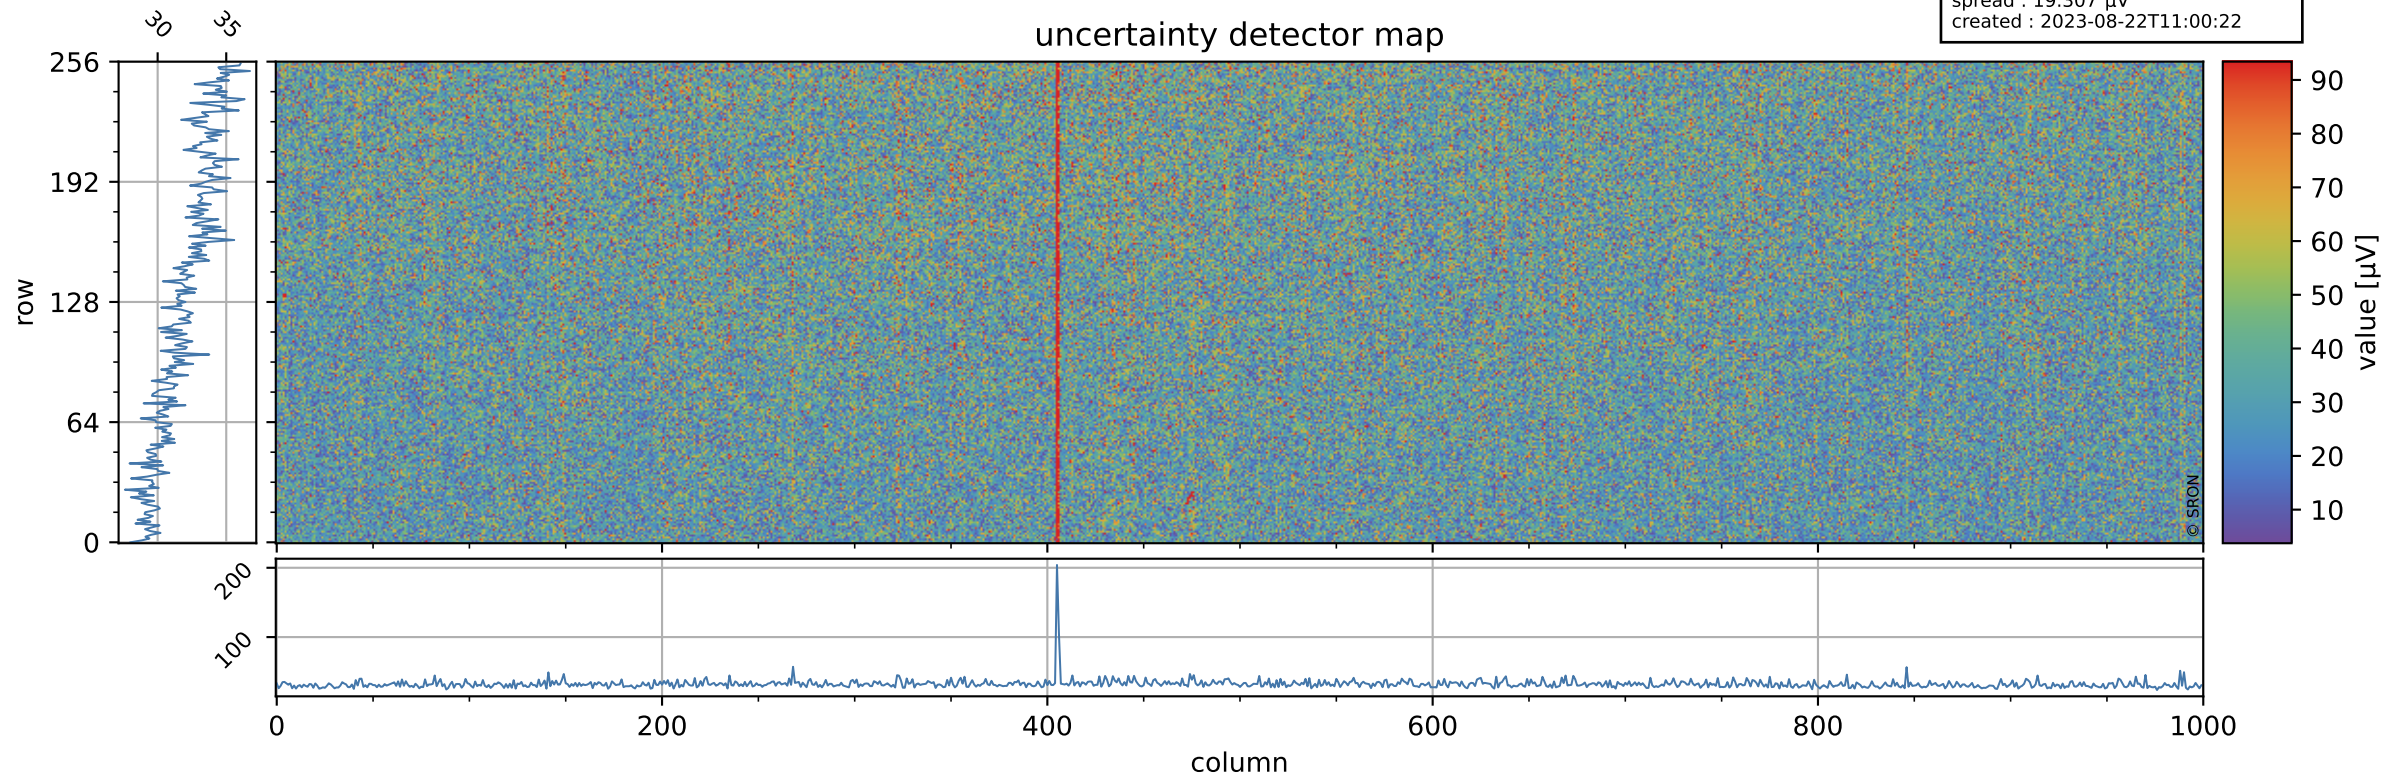

Tropomi SWIR offset (beta nominal)

orbits : 20 in [3862, 3907]
coverage : 2018-07-12 / 2018-07-15
median : 0.526 V
spread : 0.03593 V
created : 2023-08-22T11:00:21

value detector map

Tropomi SWIR offset (beta nominal)

orbits : 20 in [3862, 3907]
coverage : 2018-07-12 / 2018-07-15
median : 32.576 μV
spread : 19.307 μV
created : 2023-08-22T11:00:22

Tropomi SWIR offset (beta nominal)

orbits : 20 in [3862, 3907]
coverage : 2018-07-12 / 2018-07-15
median : -0.01929 mV
spread : 0.31828 mV
created : 2023-08-22T11:00:22

value compared with SWIR offset CKD

Tropomi SWIR offset (beta nominal) ground-tracks of Sentinel-5P

orbits : 20 in [3862, 3907]
coverage : 2018-07-12 / 2018-07-15
created : 2023-08-22T11:00:22

Tropomi SWIR offset (beta nominal)

orbits : [1867, 3907]
coverage : 2018-02-20 / 2018-07-15
created : 2023-08-22T11:00:22

trend of detector median & temperatures