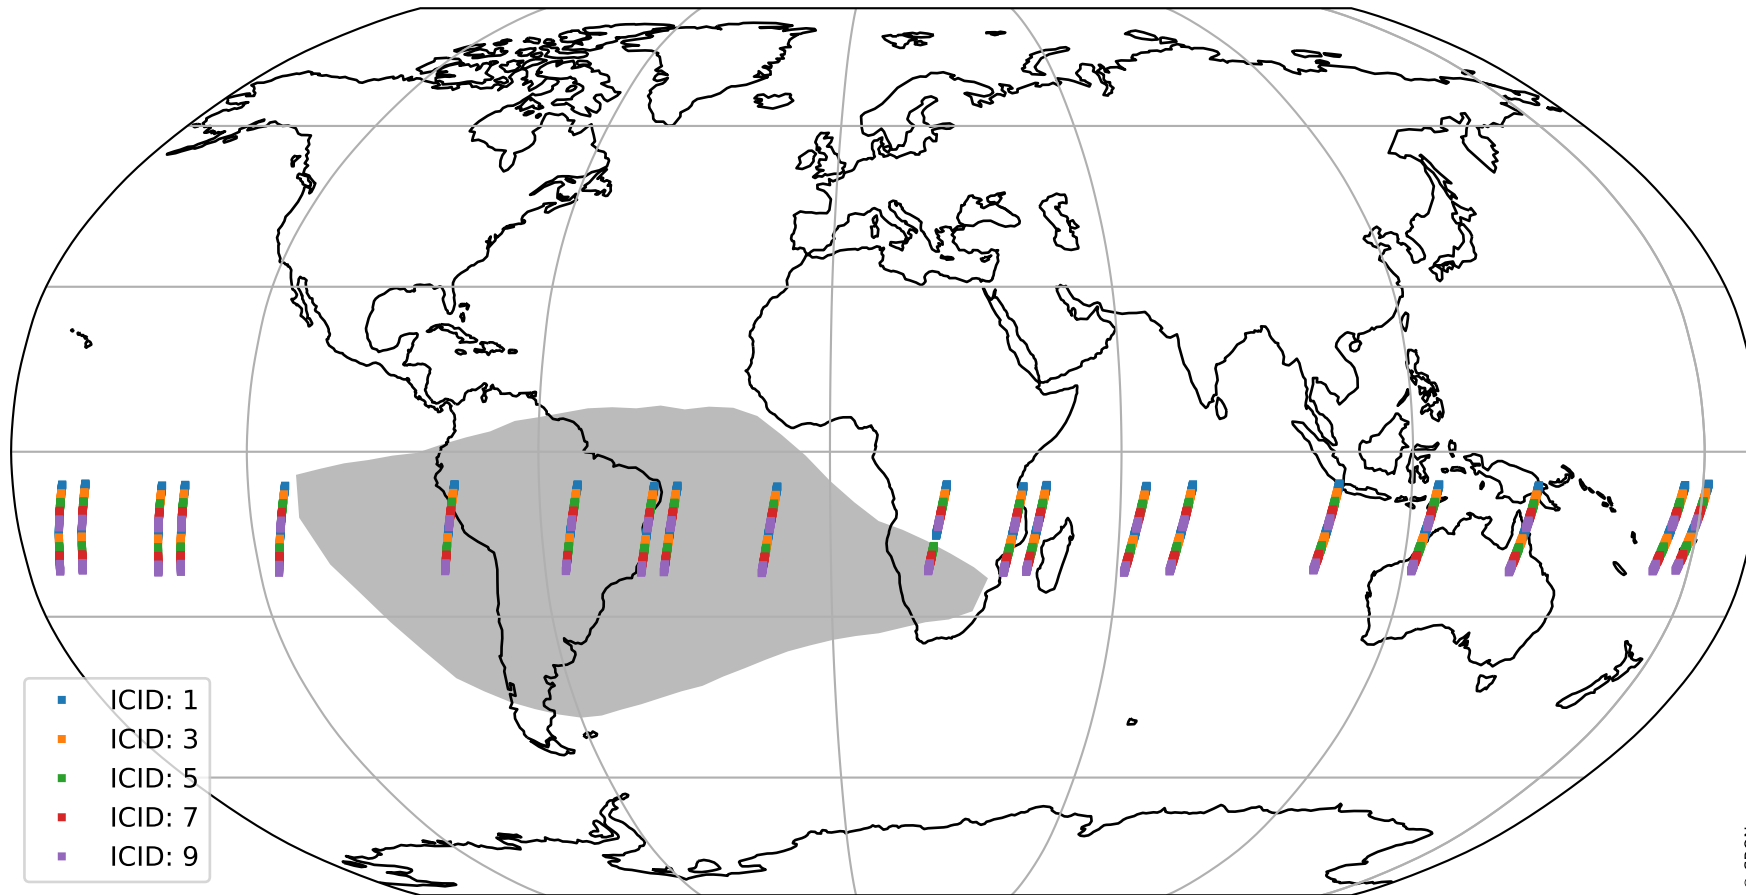

Tropomi SWIR offset (beta nominal)

orbits : 20 in [3862, 3907]
coverage : 2018-07-12 / 2018-07-15
median : 0.526 V
spread : 0.03593 V
created : 2023-08-22T11:00:21

value detector map

Tropomi SWIR offset (beta nominal)

orbits : 20 in [3862, 3907]
coverage : 2018-07-12 / 2018-07-15
median : 32.576 μV
spread : 19.307 μV
created : 2023-08-22T11:00:22

Tropomi SWIR offset (beta nominal)

orbits : 20 in [3862, 3907]
coverage : 2018-07-12 / 2018-07-15
median : -0.01929 mV
spread : 0.31828 mV
created : 2023-08-22T11:00:22

value compared with SWIR offset CKD

Tropomi SWIR offset (beta nominal) ground-tracks of Sentinel-5P

orbits : 20 in [3862, 3907]
coverage : 2018-07-12 / 2018-07-15
created : 2023-08-22T11:00:22

Tropomi SWIR offset (beta nominal)

orbits : [1867, 3907]
coverage : 2018-02-20 / 2018-07-15
created : 2023-08-22T11:00:22

trend of detector median & temperatures