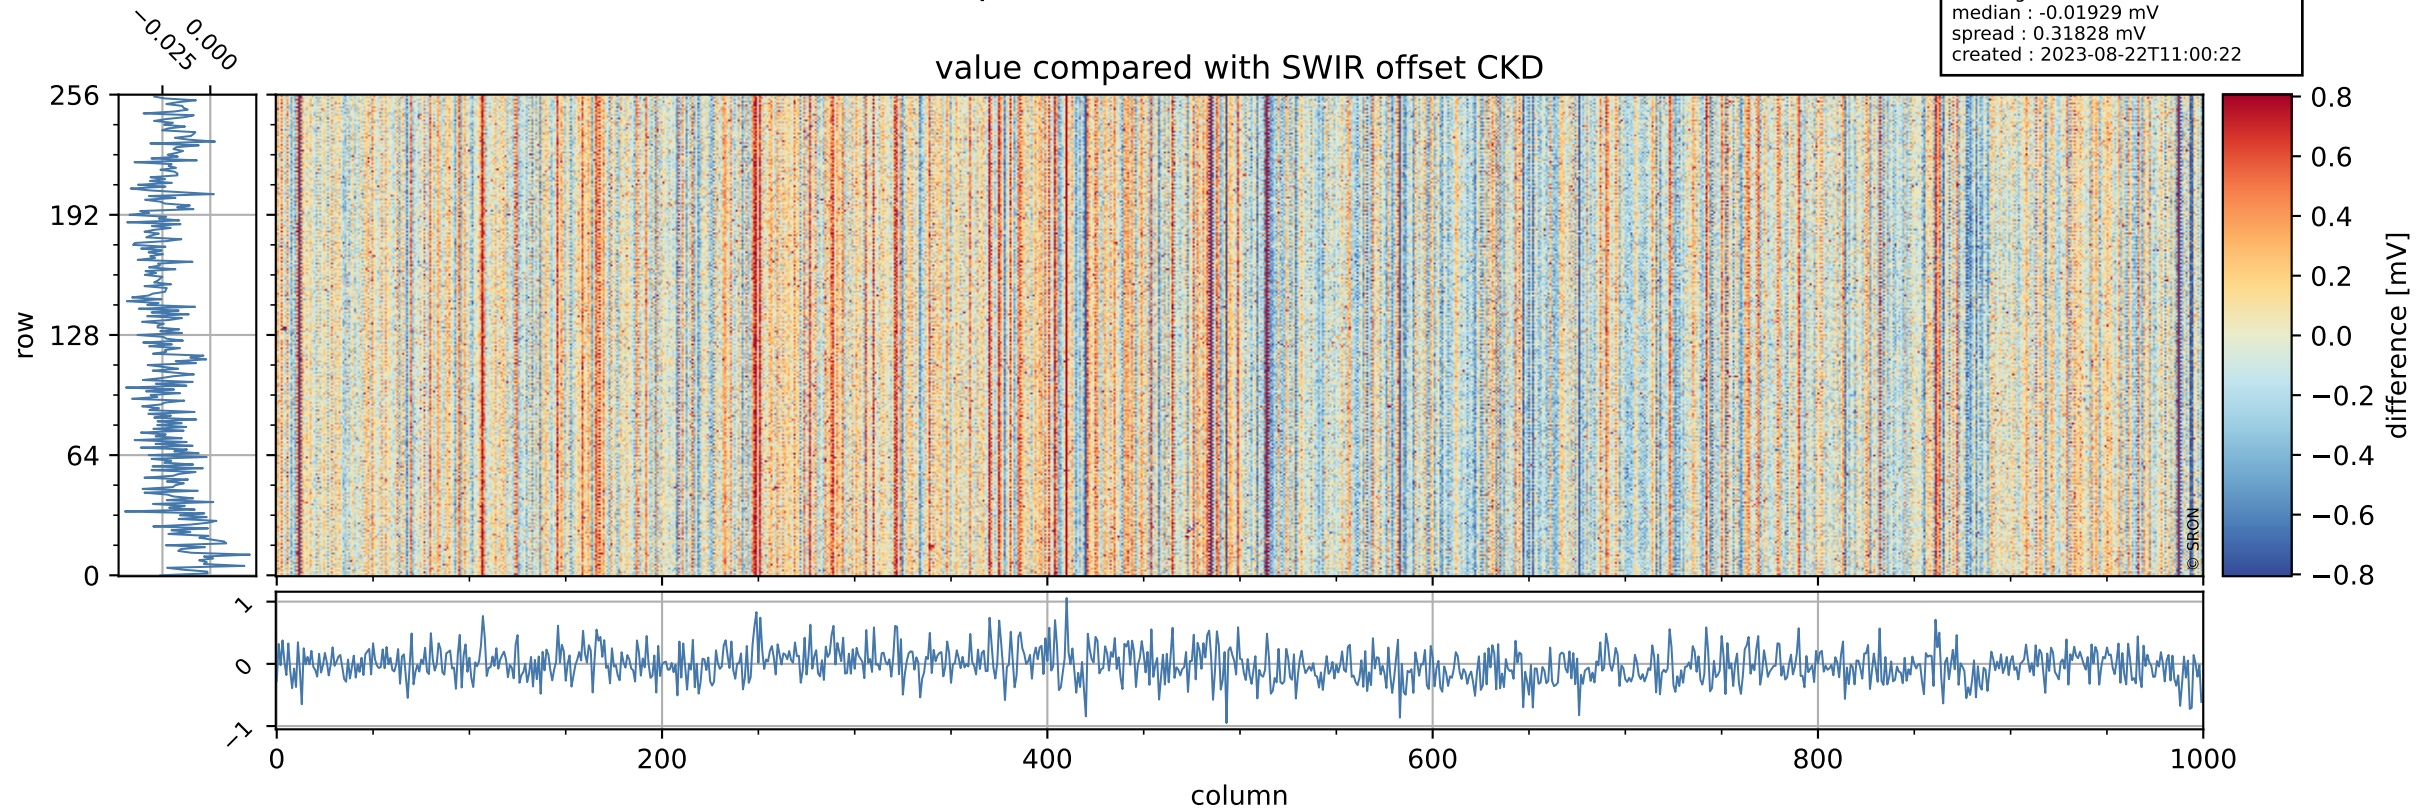

Tropomi SWIR offset (beta nominal)

orbits : 20 in [3862, 3907]
coverage : 2018-07-12 / 2018-07-15
median : 0.526 V
spread : 0.03593 V
created : 2023-08-22T11:00:21

value detector map

Tropomi SWIR offset (beta nominal)

orbits : 20 in [3862, 3907]
coverage : 2018-07-12 / 2018-07-15
median : 32.576 μV
spread : 19.307 μV
created : 2023-08-22T11:00:22

Tropomi SWIR offset (beta nominal)

orbits : 20 in [3862, 3907]
coverage : 2018-07-12 / 2018-07-15
median : -0.01929 mV
spread : 0.31828 mV
created : 2023-08-22T11:00:22

value compared with SWIR offset CKD

Tropomi SWIR offset (beta nominal) ground-tracks of Sentinel-5P

orbits : 20 in [3862, 3907]
coverage : 2018-07-12 / 2018-07-15
created : 2023-08-22T11:00:22

Tropomi SWIR offset (beta nominal)

orbits : [1867, 3907]
coverage : 2018-02-20 / 2018-07-15
created : 2023-08-22T11:00:22

trend of detector median & temperatures