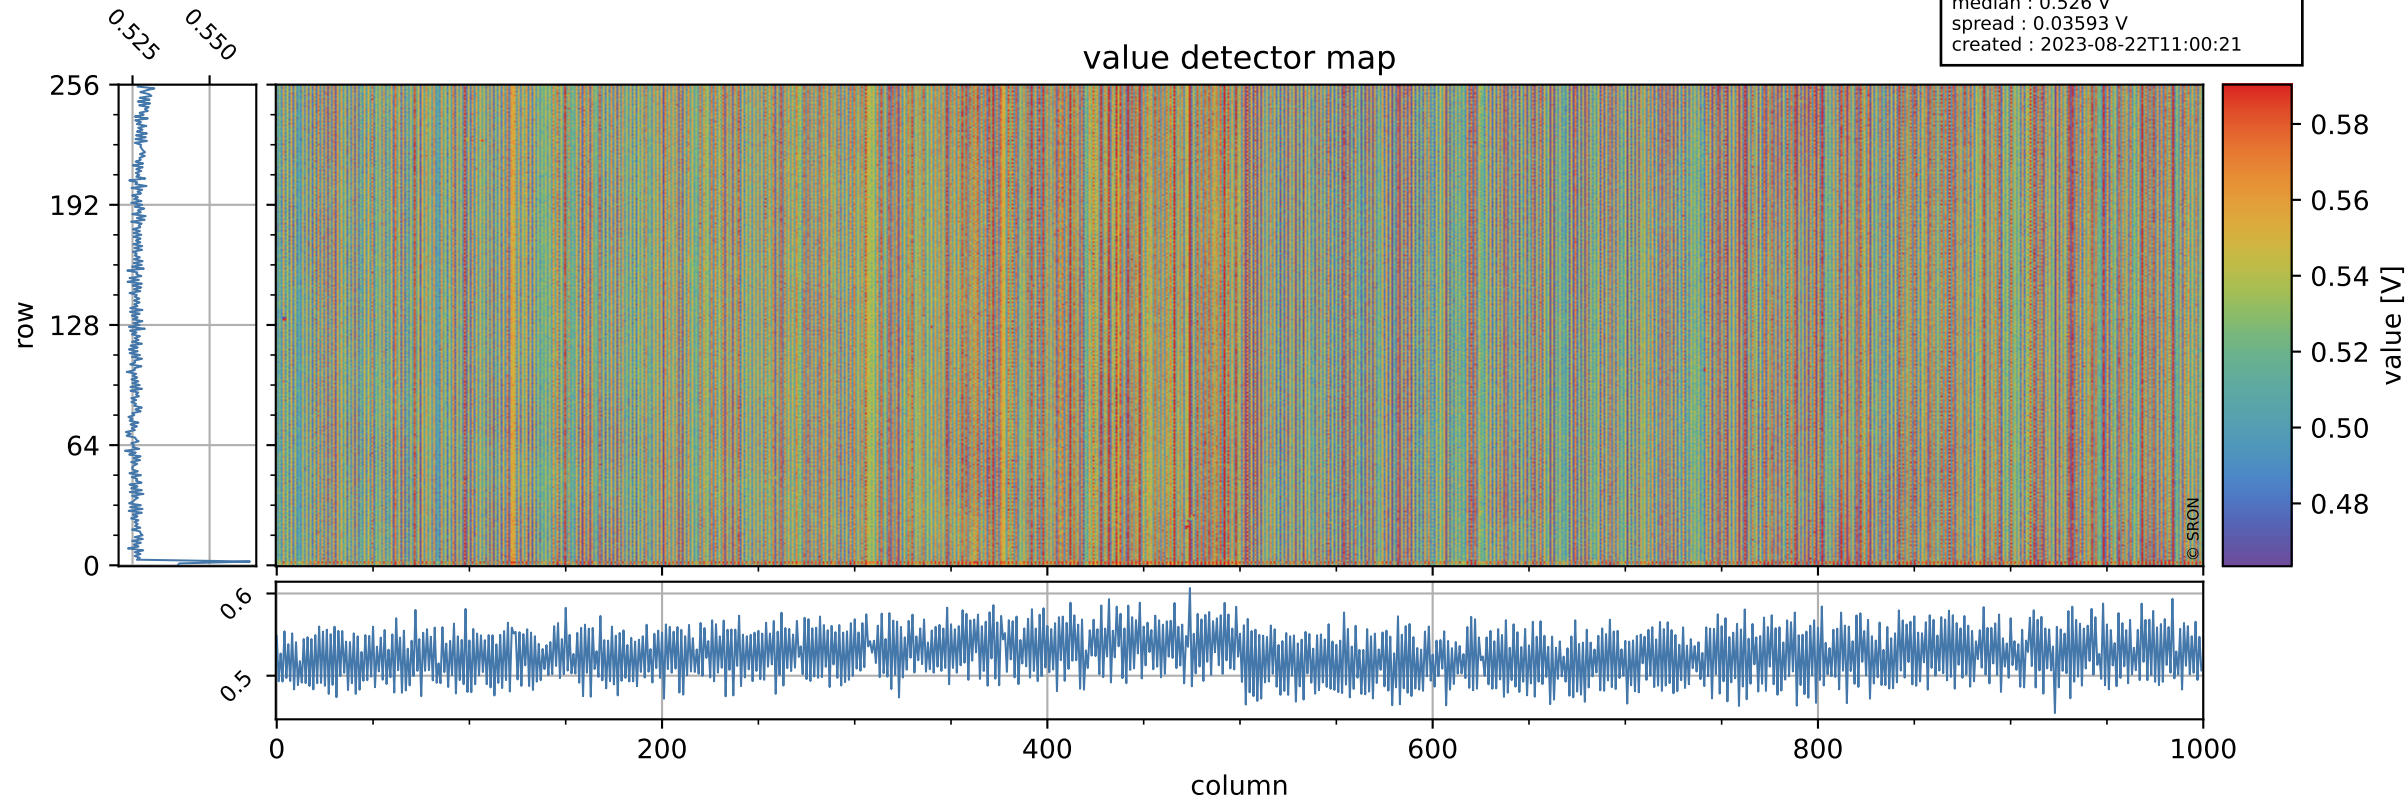

Tropomi SWIR offset (beta nominal)

orbits : 20 in [3862, 3907]
coverage : 2018-07-12 / 2018-07-15
median : 0.526 V
spread : 0.03593 V
created : 2023-08-22T11:00:21

value detector map

Tropomi SWIR offset (beta nominal)

orbits : 20 in [3862, 3907]
coverage : 2018-07-12 / 2018-07-15
median : 32.576 μV
spread : 19.307 μV
created : 2023-08-22T11:00:22

Tropomi SWIR offset (beta nominal)

orbits : 20 in [3862, 3907]
coverage : 2018-07-12 / 2018-07-15
median : -0.01929 mV
spread : 0.31828 mV
created : 2023-08-22T11:00:22

value compared with SWIR offset CKD

Tropomi SWIR offset (beta nominal) ground-tracks of Sentinel-5P

orbits : 20 in [3862, 3907]
coverage : 2018-07-12 / 2018-07-15
created : 2023-08-22T11:00:22

Tropomi SWIR offset (beta nominal)

orbits : [1867, 3907]
coverage : 2018-02-20 / 2018-07-15
created : 2023-08-22T11:00:22

trend of detector median & temperatures