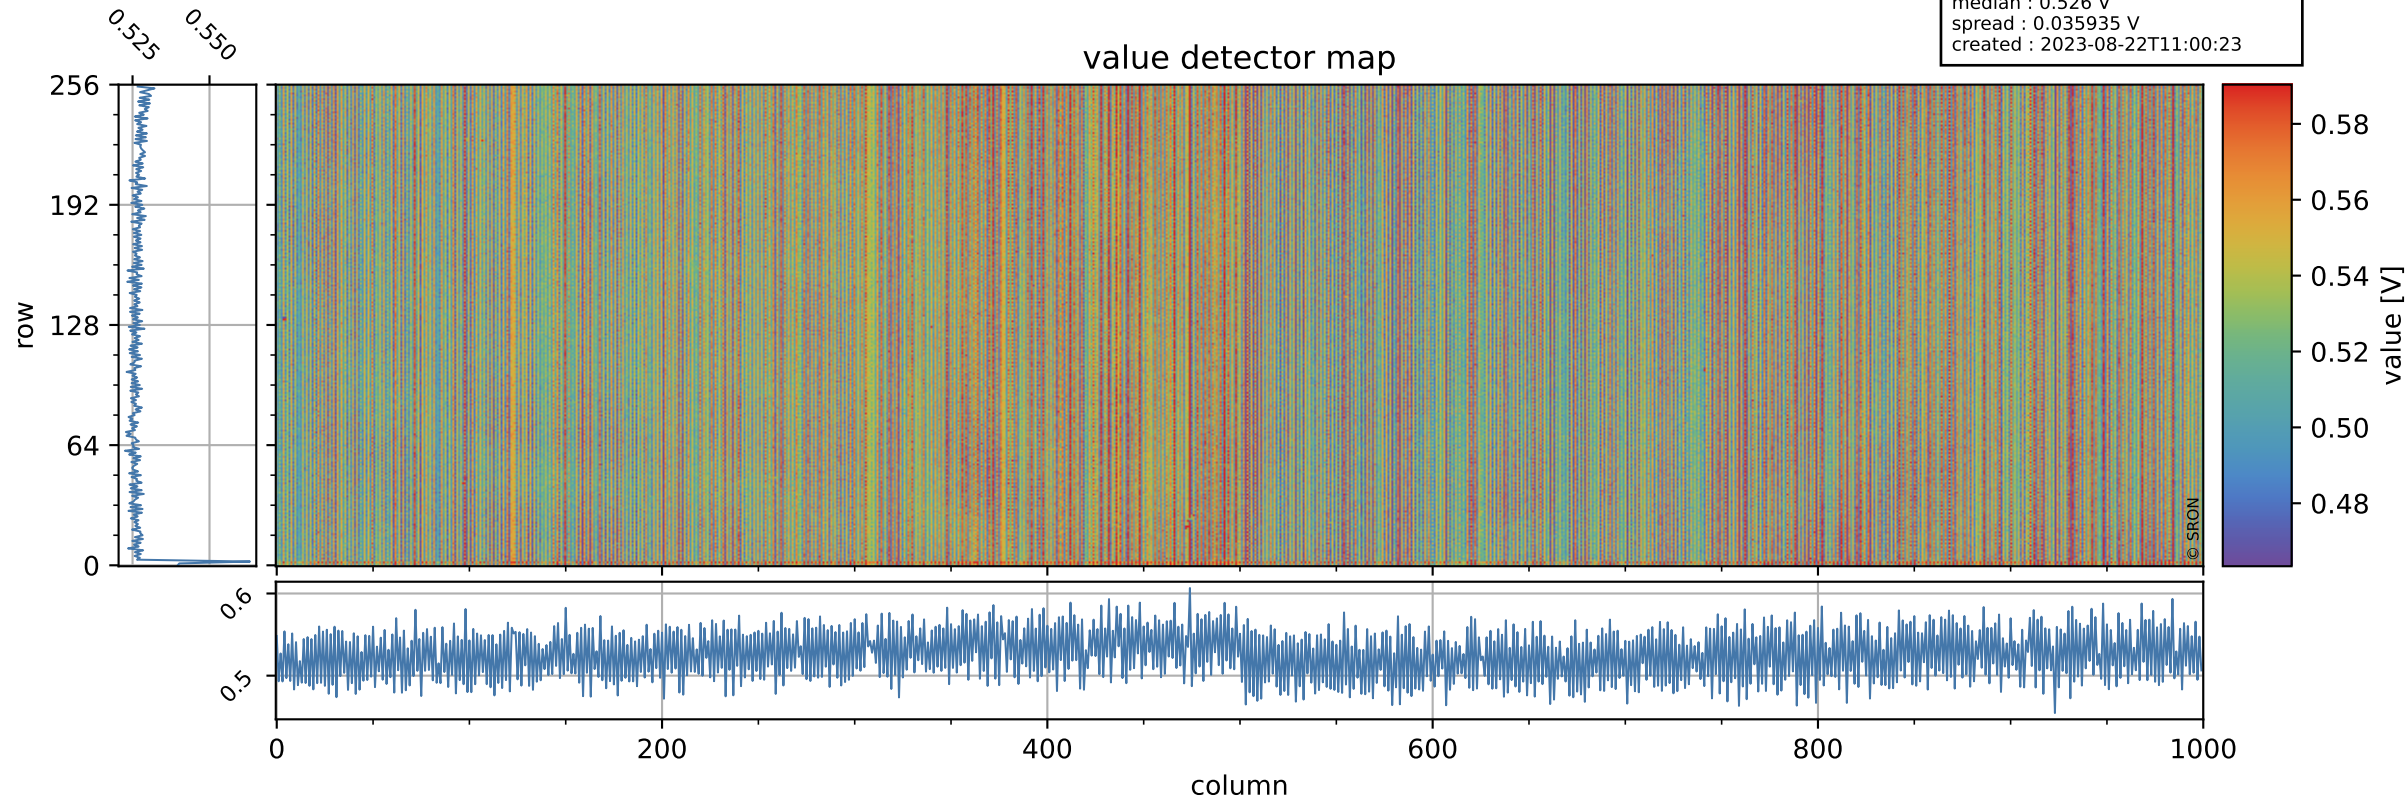

Tropomi SWIR offset (beta nominal)

orbits : 18 in [3907, 3952]
coverage : 2018-07-15 / 2018-07-19
median : 0.526 V
spread : 0.035935 V
created : 2023-08-22T11:00:23

value detector map

Tropomi SWIR offset (beta nominal)

orbits : 18 in [3907, 3952]
coverage : 2018-07-15 / 2018-07-19
median : 33.894 μV
spread : 19.937 μV
created : 2023-08-22T11:00:23

Tropomi SWIR offset (beta nominal)

orbits : 18 in [3907, 3952]
coverage : 2018-07-15 / 2018-07-19
median : -0.017313 mV
spread : 0.32195 mV
created : 2023-08-22T11:00:24

value compared with SWIR offset CKD

Tropomi SWIR offset (beta nominal) ground-tracks of Sentinel-5P

orbits : 18 in [3907, 3952]
coverage : 2018-07-15 / 2018-07-19
created : 2023-08-22T11:00:24

Tropomi SWIR offset (beta nominal)

orbits : [1867, 3952]
coverage : 2018-02-20 / 2018-07-19
created : 2023-08-22T11:00:24

trend of detector median & temperatures