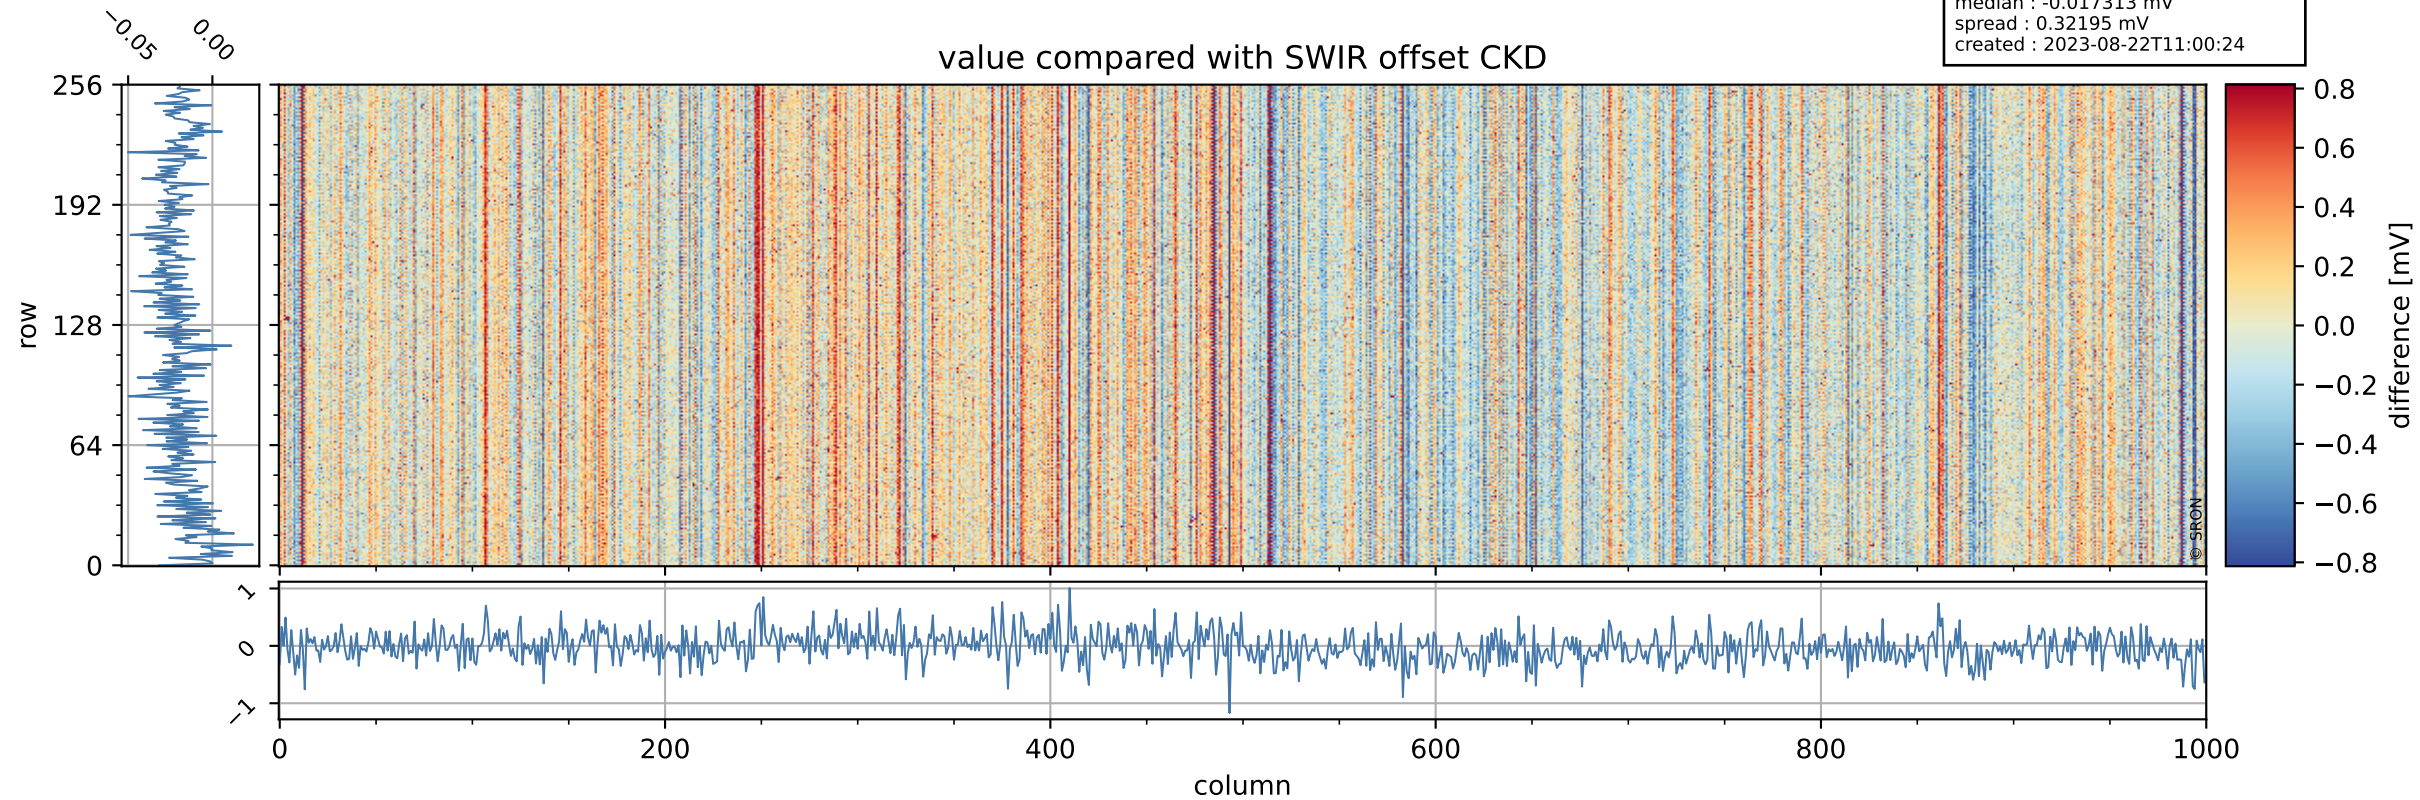

Tropomi SWIR offset (beta nominal)

orbits : 18 in [3907, 3952]
coverage : 2018-07-15 / 2018-07-19
median : 0.526 V
spread : 0.035935 V
created : 2023-08-22T11:00:23

value detector map

Tropomi SWIR offset (beta nominal)

orbits : 18 in [3907, 3952]
coverage : 2018-07-15 / 2018-07-19
median : 33.894 μV
spread : 19.937 μV
created : 2023-08-22T11:00:23

Tropomi SWIR offset (beta nominal)

orbits : 18 in [3907, 3952]
coverage : 2018-07-15 / 2018-07-19
median : -0.017313 mV
spread : 0.32195 mV
created : 2023-08-22T11:00:24

value compared with SWIR offset CKD

Tropomi SWIR offset (beta nominal) ground-tracks of Sentinel-5P

orbits : 18 in [3907, 3952]
coverage : 2018-07-15 / 2018-07-19
created : 2023-08-22T11:00:24

Tropomi SWIR offset (beta nominal)

orbits : [1867, 3952]
coverage : 2018-02-20 / 2018-07-19
created : 2023-08-22T11:00:24

trend of detector median & temperatures