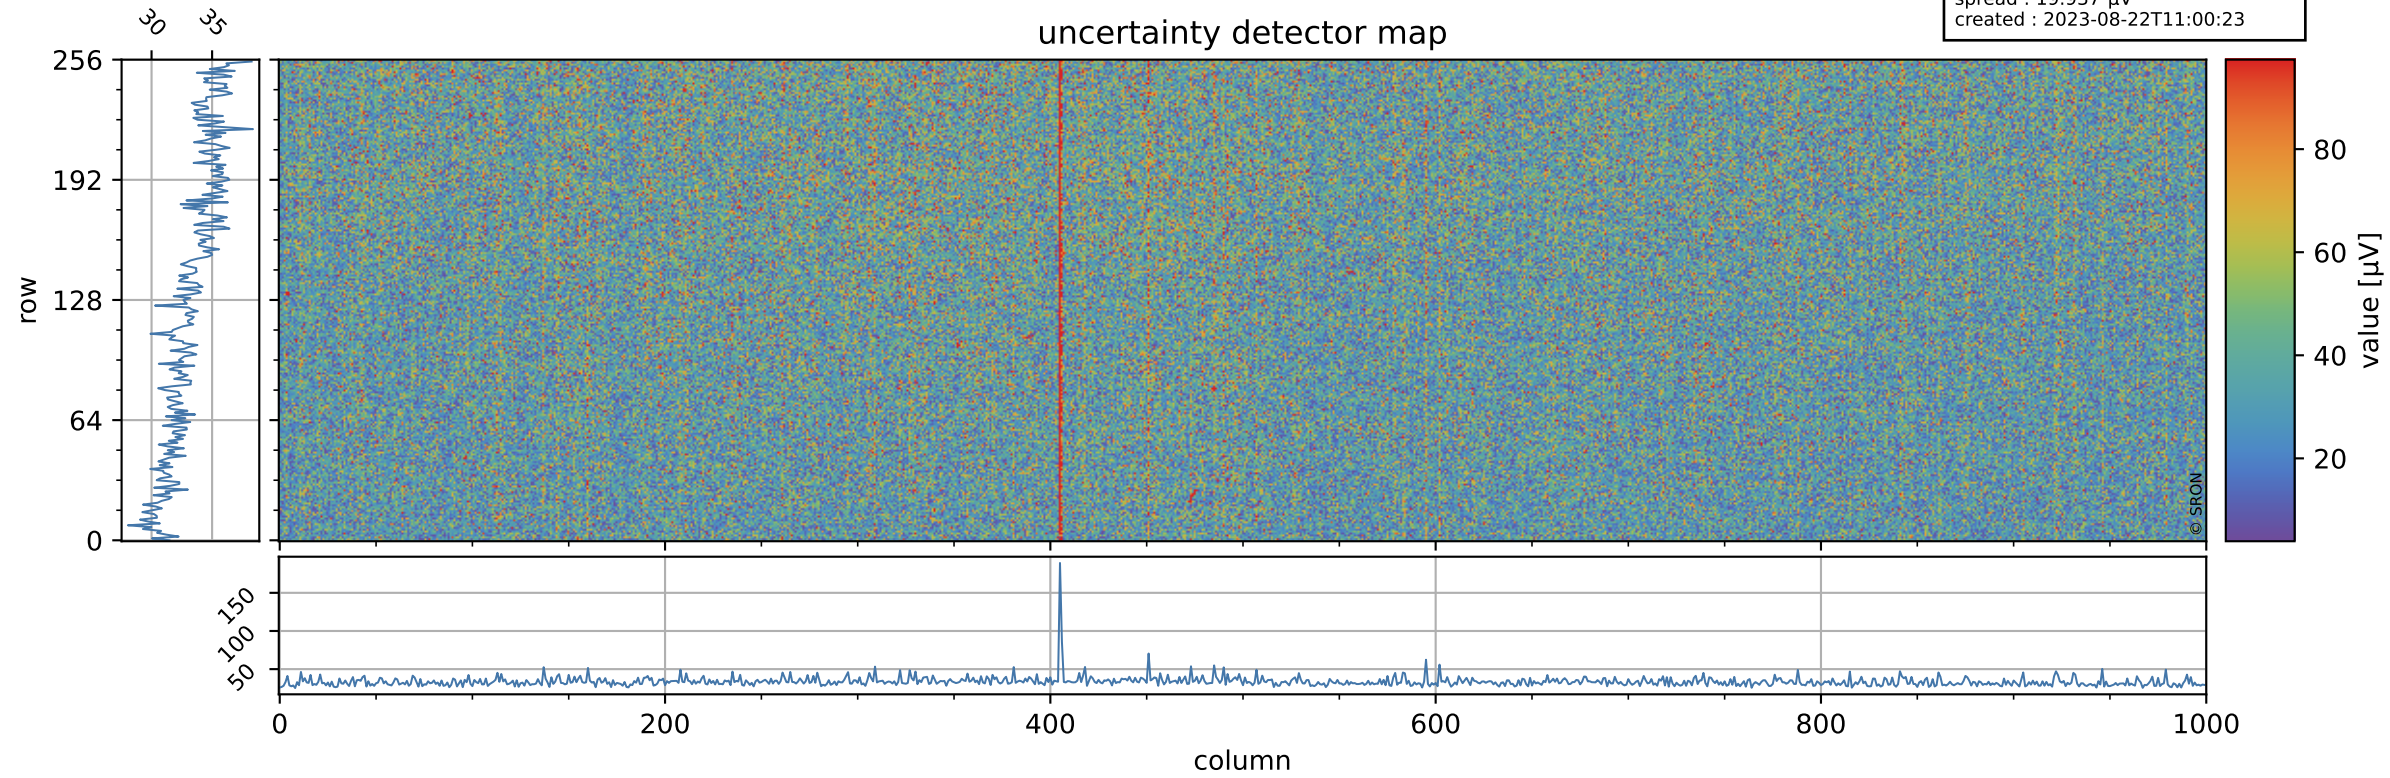

Tropomi SWIR offset (beta nominal)

orbits : 18 in [3907, 3952]
coverage : 2018-07-15 / 2018-07-19
median : 0.526 V
spread : 0.035935 V
created : 2023-08-22T11:00:23

value detector map

Tropomi SWIR offset (beta nominal)

orbits : 18 in [3907, 3952]
coverage : 2018-07-15 / 2018-07-19
median : 33.894 μV
spread : 19.937 μV
created : 2023-08-22T11:00:23

Tropomi SWIR offset (beta nominal)

orbits : 18 in [3907, 3952]
coverage : 2018-07-15 / 2018-07-19
median : -0.017313 mV
spread : 0.32195 mV
created : 2023-08-22T11:00:24

value compared with SWIR offset CKD

Tropomi SWIR offset (beta nominal) ground-tracks of Sentinel-5P

orbits : 18 in [3907, 3952]
coverage : 2018-07-15 / 2018-07-19
created : 2023-08-22T11:00:24

Tropomi SWIR offset (beta nominal)

orbits : [1867, 3952]
coverage : 2018-02-20 / 2018-07-19
created : 2023-08-22T11:00:24

trend of detector median & temperatures