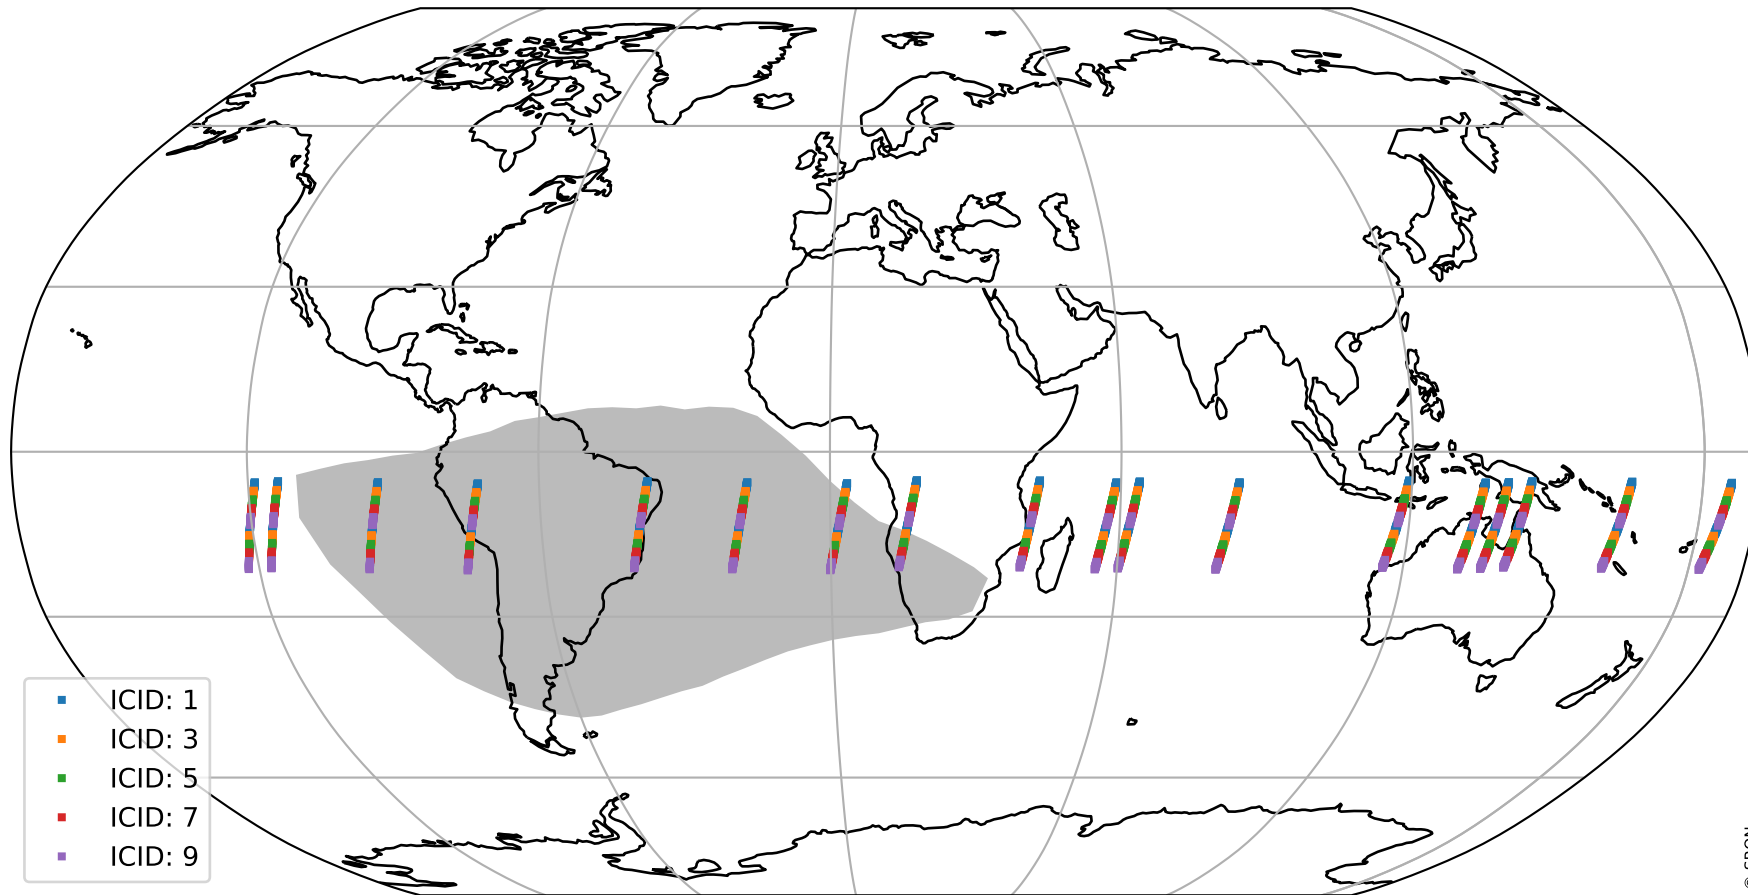

Tropomi SWIR offset (beta nominal)

orbits : 18 in [3907, 3952]
coverage : 2018-07-15 / 2018-07-19
median : 0.526 V
spread : 0.035935 V
created : 2023-08-22T11:00:23

value detector map

Tropomi SWIR offset (beta nominal)

orbits : 18 in [3907, 3952]
coverage : 2018-07-15 / 2018-07-19
median : 33.894 μV
spread : 19.937 μV
created : 2023-08-22T11:00:23

Tropomi SWIR offset (beta nominal)

orbits : 18 in [3907, 3952]
coverage : 2018-07-15 / 2018-07-19
median : -0.017313 mV
spread : 0.32195 mV
created : 2023-08-22T11:00:24

value compared with SWIR offset CKD

Tropomi SWIR offset (beta nominal) ground-tracks of Sentinel-5P

orbits : 18 in [3907, 3952]
coverage : 2018-07-15 / 2018-07-19
created : 2023-08-22T11:00:24

Tropomi SWIR offset (beta nominal)

orbits : [1867, 3952]
coverage : 2018-02-20 / 2018-07-19
created : 2023-08-22T11:00:24

trend of detector median & temperatures