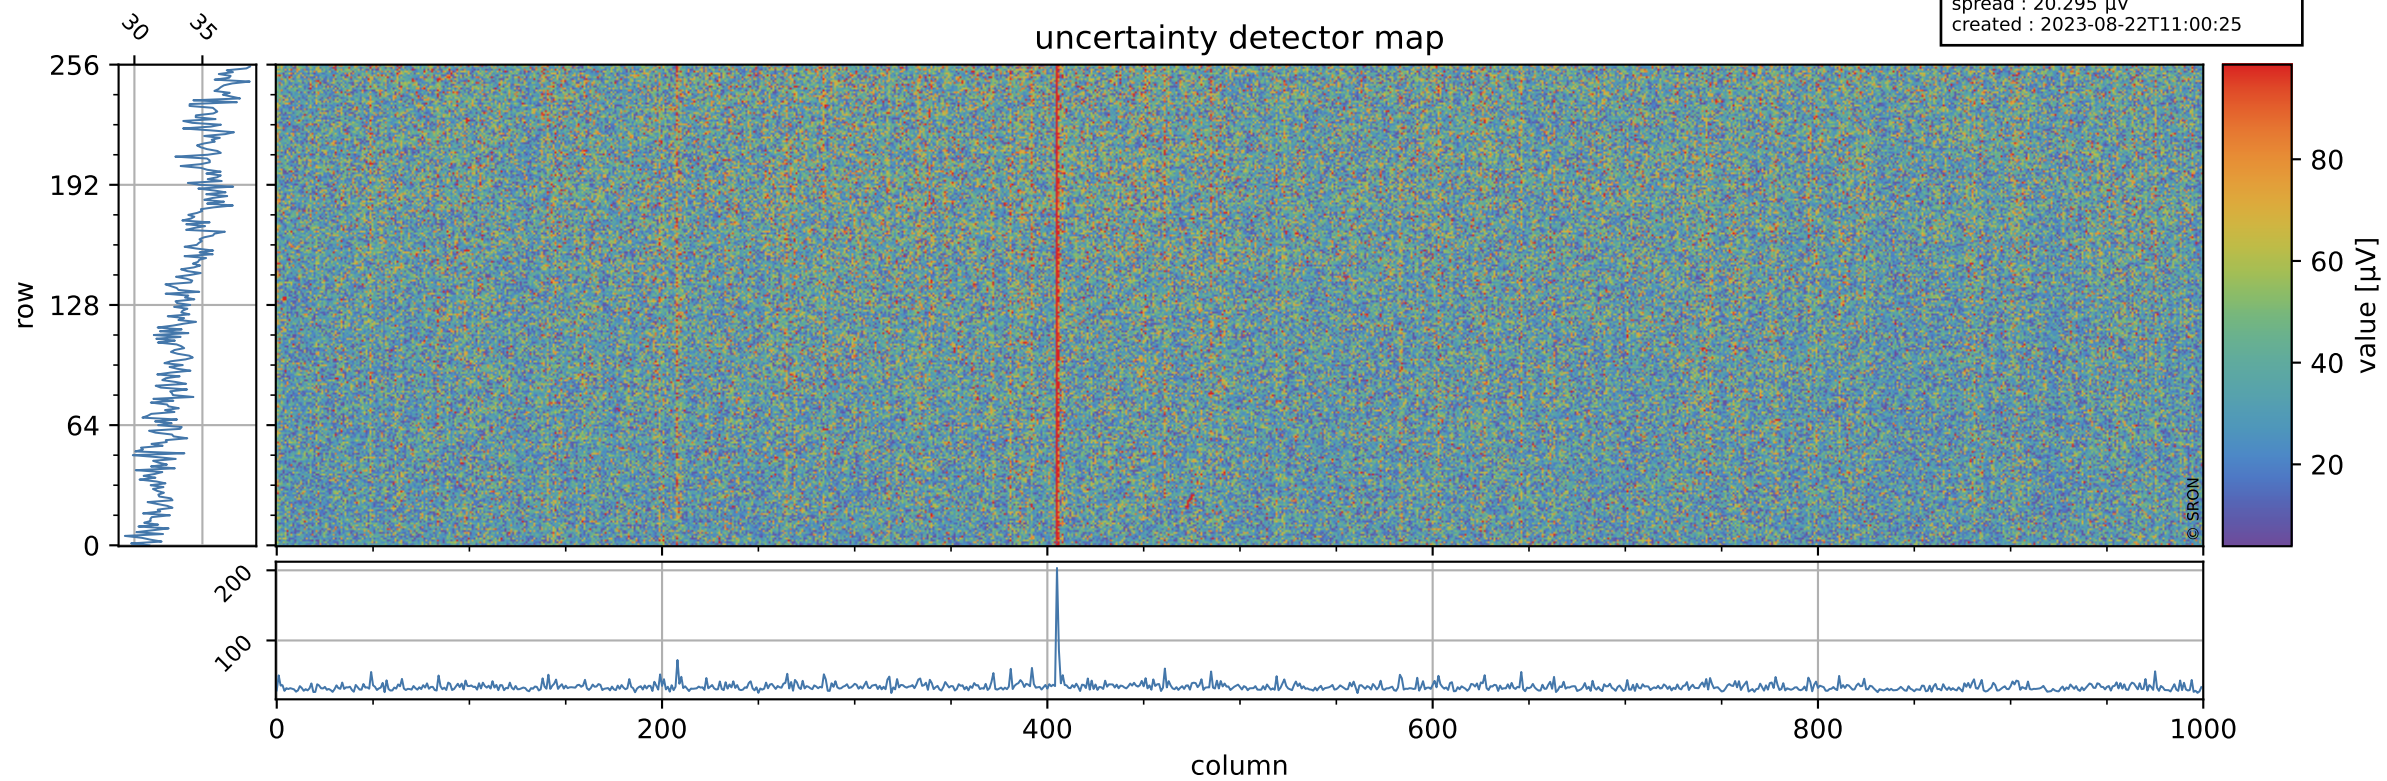

# Tropomi SWIR offset (beta nominal)

orbits : 20 in [3952, 3997]  
coverage : 2018-07-19 / 2018-07-22  
median : 0.52599 V  
spread : 0.035929 V  
created : 2023-08-22T11:00:25

## value detector map

# Tropomi SWIR offset (beta nominal)

orbits : 20 in [3952, 3997]  
coverage : 2018-07-19 / 2018-07-22  
median : 34.431  $\mu\text{V}$   
spread : 20.295  $\mu\text{V}$   
created : 2023-08-22T11:00:25

# Tropomi SWIR offset (beta nominal) ground-tracks of Sentinel-5P

orbits : 20 in [3952, 3997]  
coverage : 2018-07-19 / 2018-07-22  
created : 2023-08-22T11:00:26