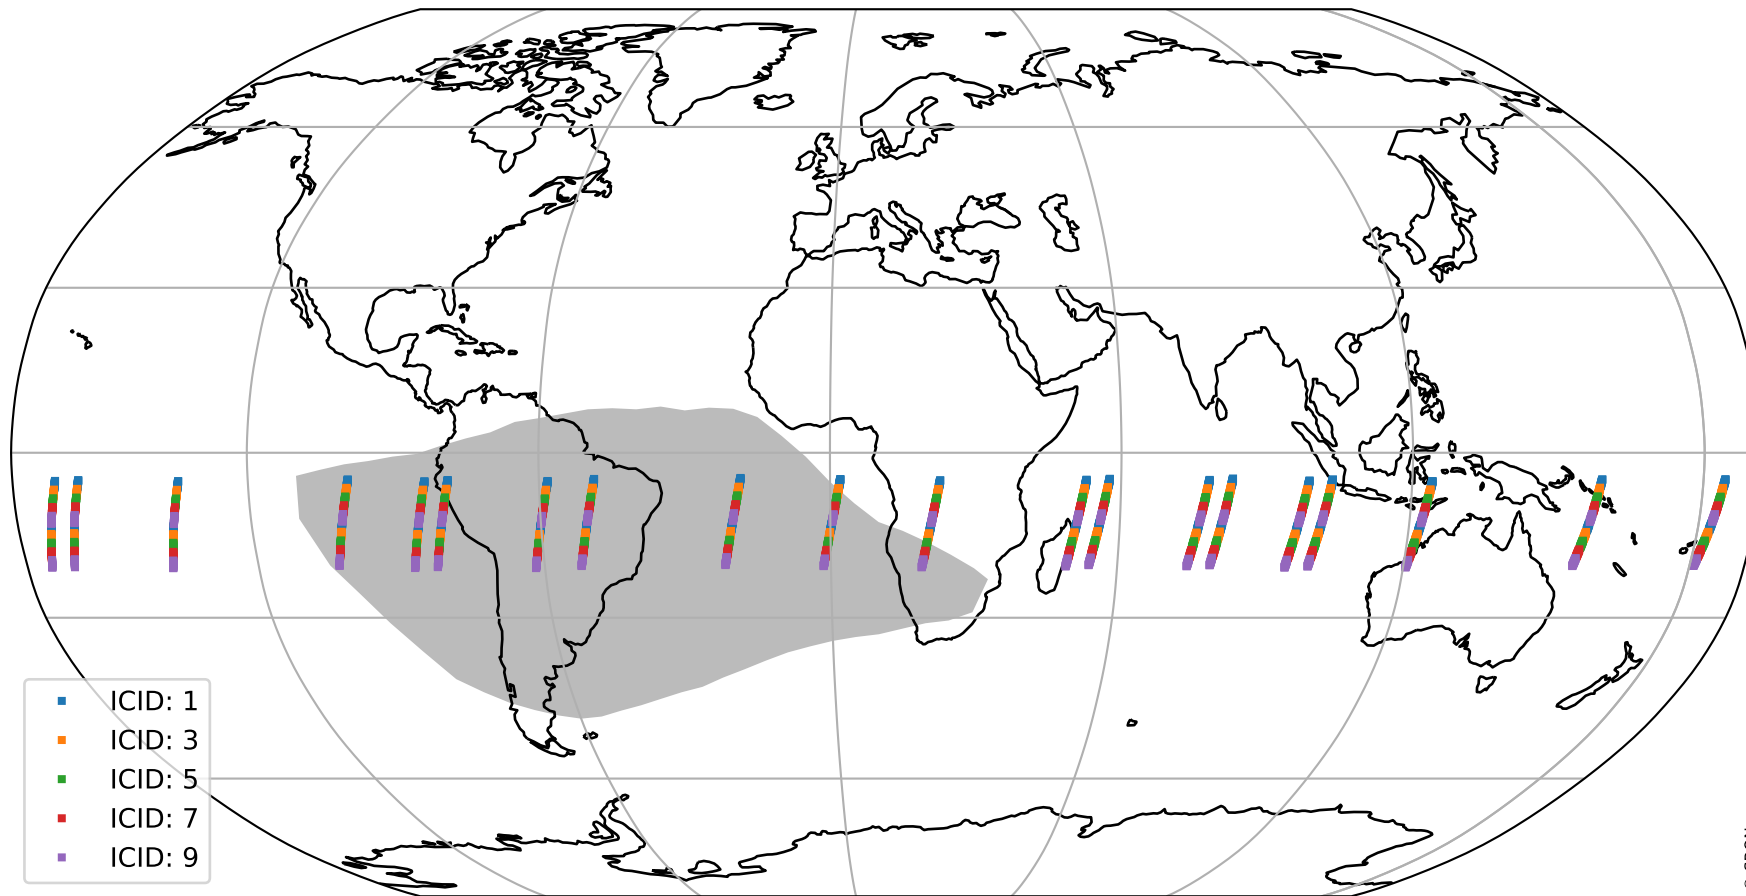

# Tropomi SWIR offset (beta nominal)

orbits : 20 in [3952, 3997]  
coverage : 2018-07-19 / 2018-07-22  
median : 34.431  $\mu\text{V}$   
spread : 20.295  $\mu\text{V}$   
created : 2023-08-22T11:00:25

# Tropomi SWIR offset (beta nominal)

orbits : 20 in [3952, 3997]  
coverage : 2018-07-19 / 2018-07-22  
median : -0.030342 mV  
spread : 0.31918 mV  
created : 2023-08-22T11:00:25

value compared with SWIR offset CKD

# Tropomi SWIR offset (beta nominal) ground-tracks of Sentinel-5P

orbits : 20 in [3952, 3997]  
coverage : 2018-07-19 / 2018-07-22  
created : 2023-08-22T11:00:26

# Tropomi SWIR offset (beta nominal)

orbits : [1867, 3997]  
coverage : 2018-02-20 / 2018-07-22  
created : 2023-08-22T11:00:26