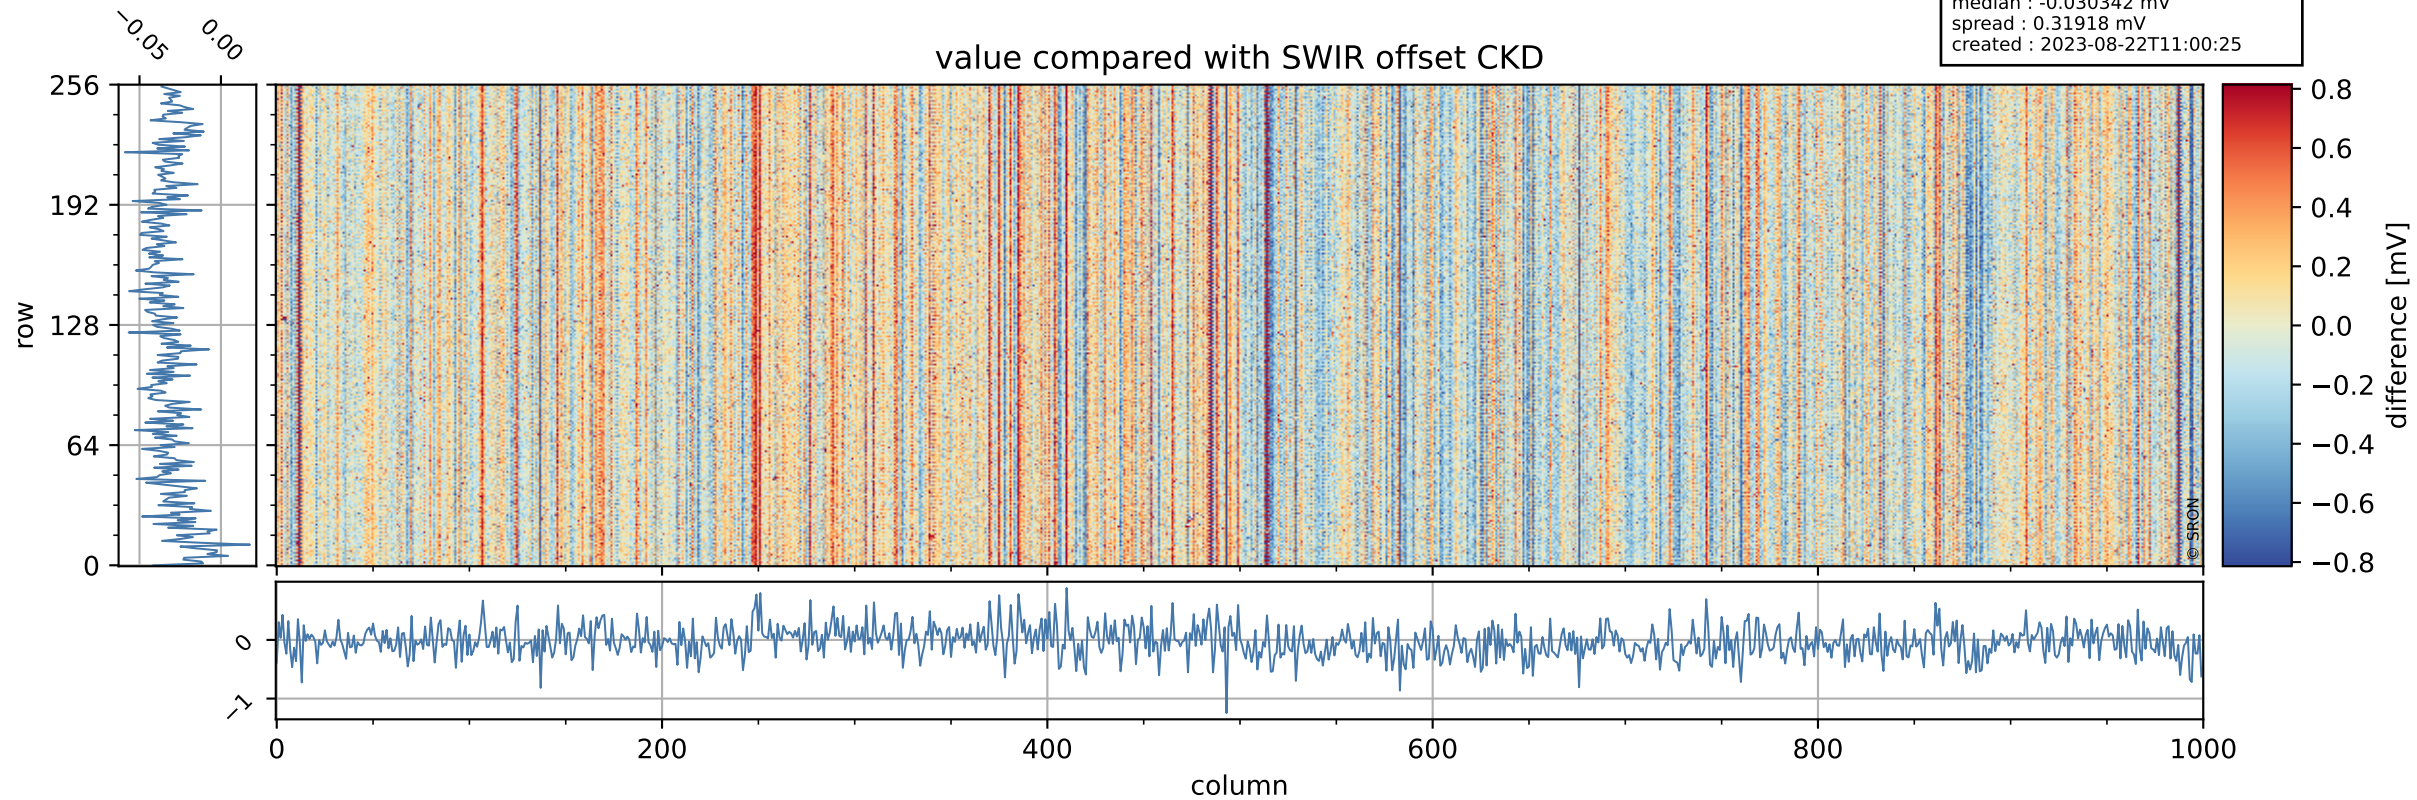

## value detector map

# Tropomi SWIR offset (beta nominal)

orbits : 20 in [3952, 3997]  
coverage : 2018-07-19 / 2018-07-22  
median : 34.431  $\mu\text{V}$   
spread : 20.295  $\mu\text{V}$   
created : 2023-08-22T11:00:25

# Tropomi SWIR offset (beta nominal)

orbits : 20 in [3952, 3997]  
coverage : 2018-07-19 / 2018-07-22  
median : -0.030342 mV  
spread : 0.31918 mV  
created : 2023-08-22T11:00:25

value compared with SWIR offset CKD

# Tropomi SWIR offset (beta nominal) ground-tracks of Sentinel-5P

orbits : 20 in [3952, 3997]  
coverage : 2018-07-19 / 2018-07-22  
created : 2023-08-22T11:00:26