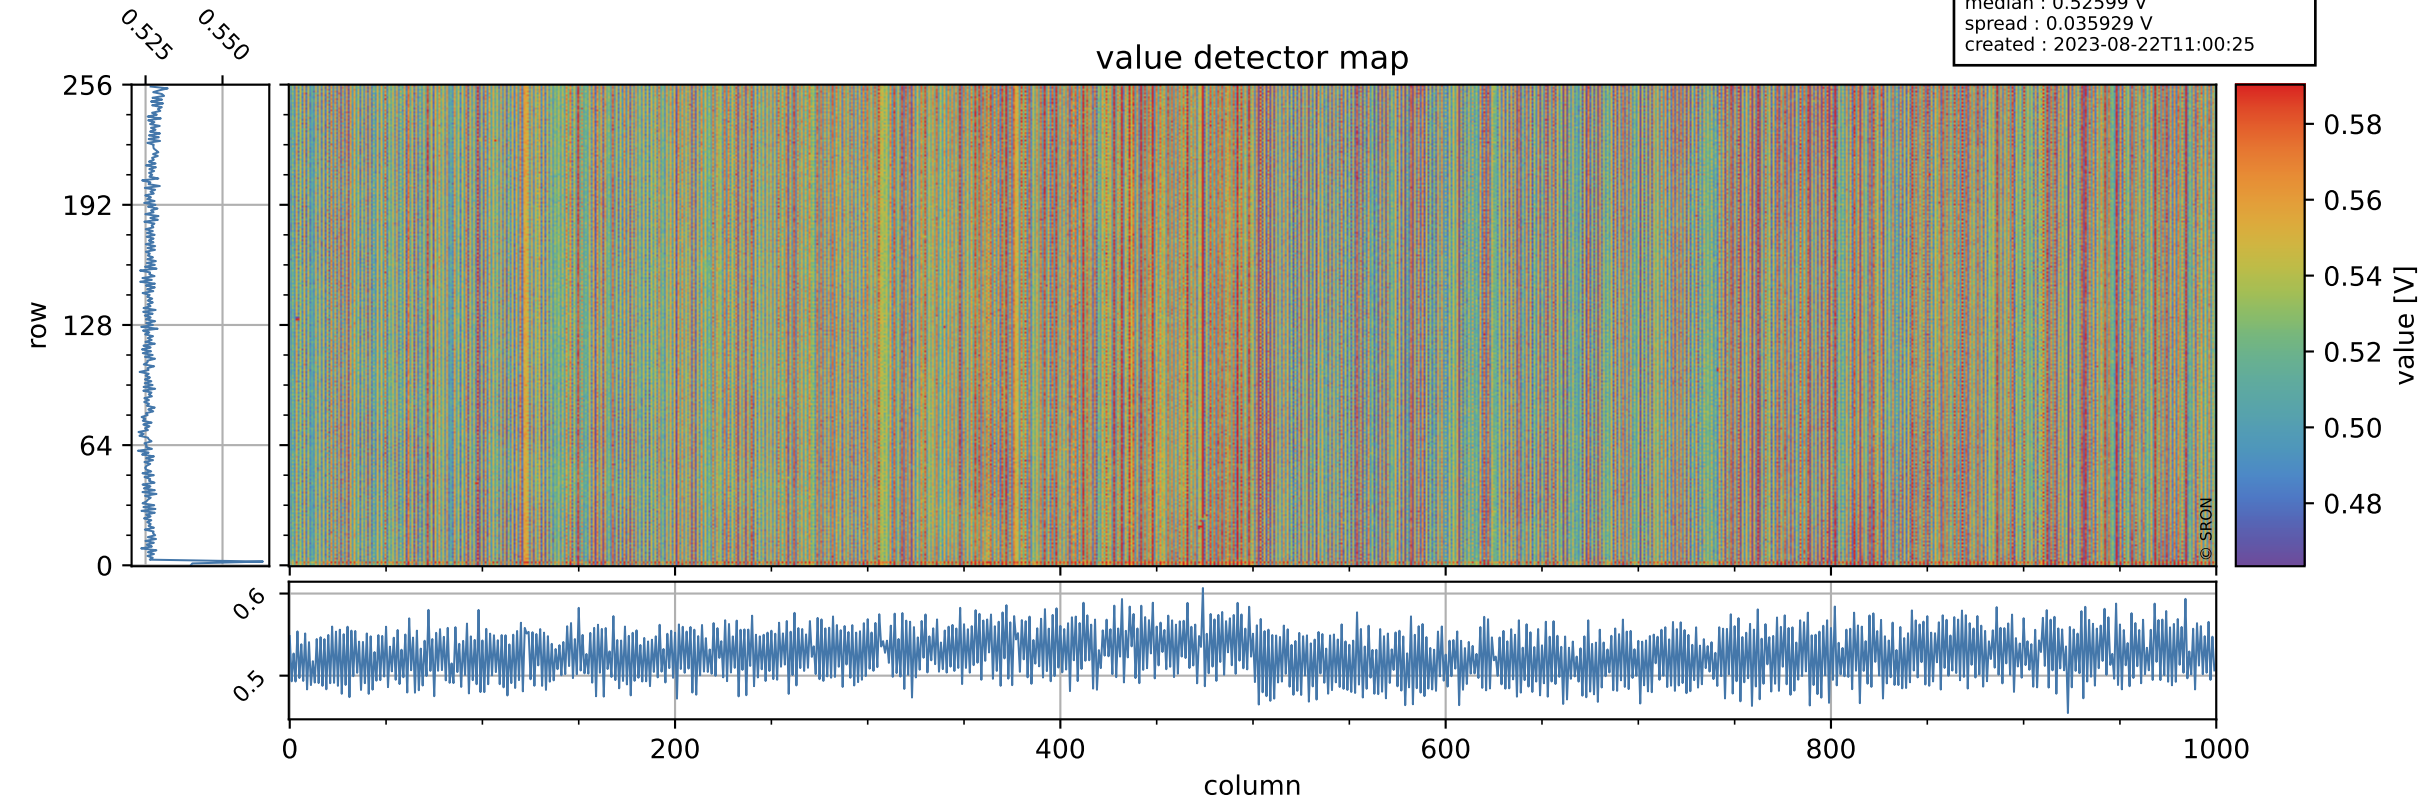

# Tropomi SWIR offset (beta nominal)

orbits : 20 in [3952, 3997]  
coverage : 2018-07-19 / 2018-07-22  
median : 0.52599 V  
spread : 0.035929 V  
created : 2023-08-22T11:00:25

## value detector map

# Tropomi SWIR offset (beta nominal)

orbits : 20 in [3952, 3997]  
coverage : 2018-07-19 / 2018-07-22  
median : 34.431  $\mu\text{V}$   
spread : 20.295  $\mu\text{V}$   
created : 2023-08-22T11:00:25

# Tropomi SWIR offset (beta nominal) ground-tracks of Sentinel-5P

orbits : 20 in [3952, 3997]  
coverage : 2018-07-19 / 2018-07-22  
created : 2023-08-22T11:00:26