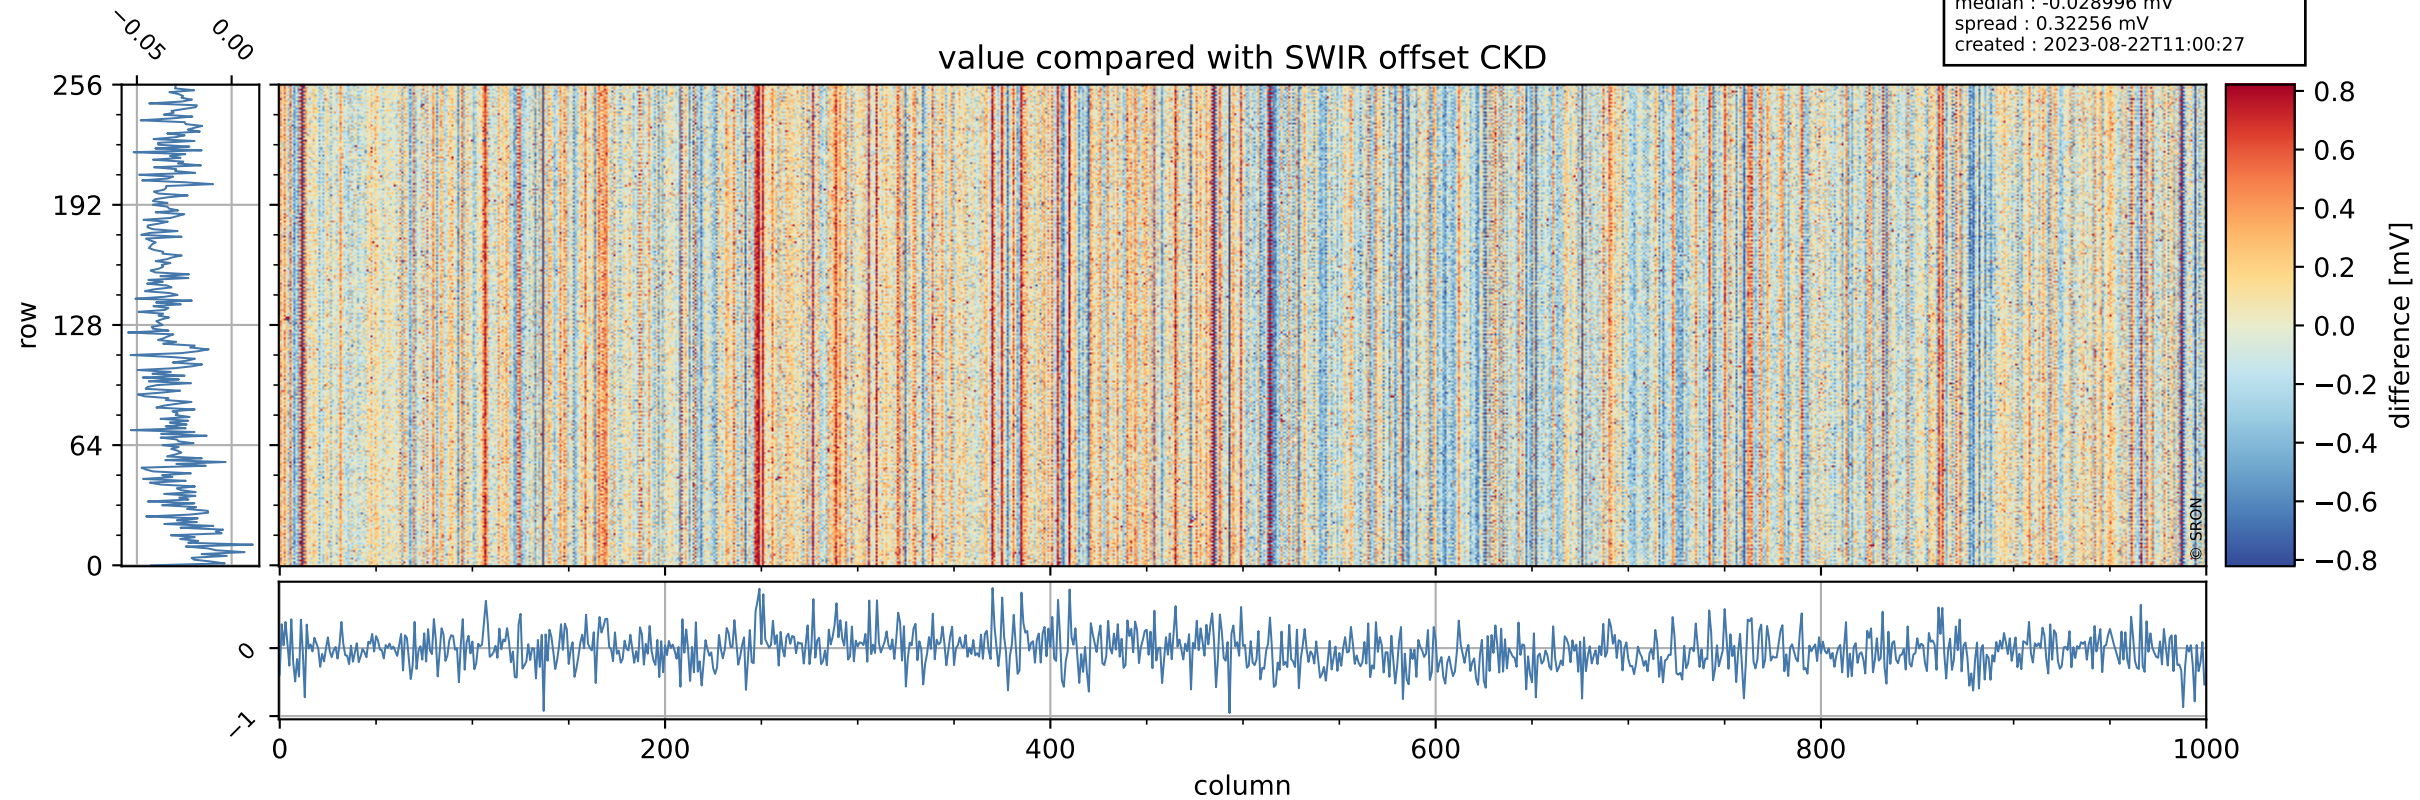

## value detector map

# Tropomi SWIR offset (beta nominal)

orbits : 19 in [3997, 4042]  
coverage : 2018-07-22 / 2018-07-25  
median : 34.671  $\mu\text{V}$   
spread : 20.294  $\mu\text{V}$   
created : 2023-08-22T11:00:27

# Tropomi SWIR offset (beta nominal)

orbits : 19 in [3997, 4042]  
coverage : 2018-07-22 / 2018-07-25  
median : -0.028996 mV  
spread : 0.32256 mV  
created : 2023-08-22T11:00:27

value compared with SWIR offset CKD

# Tropomi SWIR offset (beta nominal) ground-tracks of Sentinel-5P

orbits : 19 in [3997, 4042]  
coverage : 2018-07-22 / 2018-07-25  
created : 2023-08-22T11:00:28