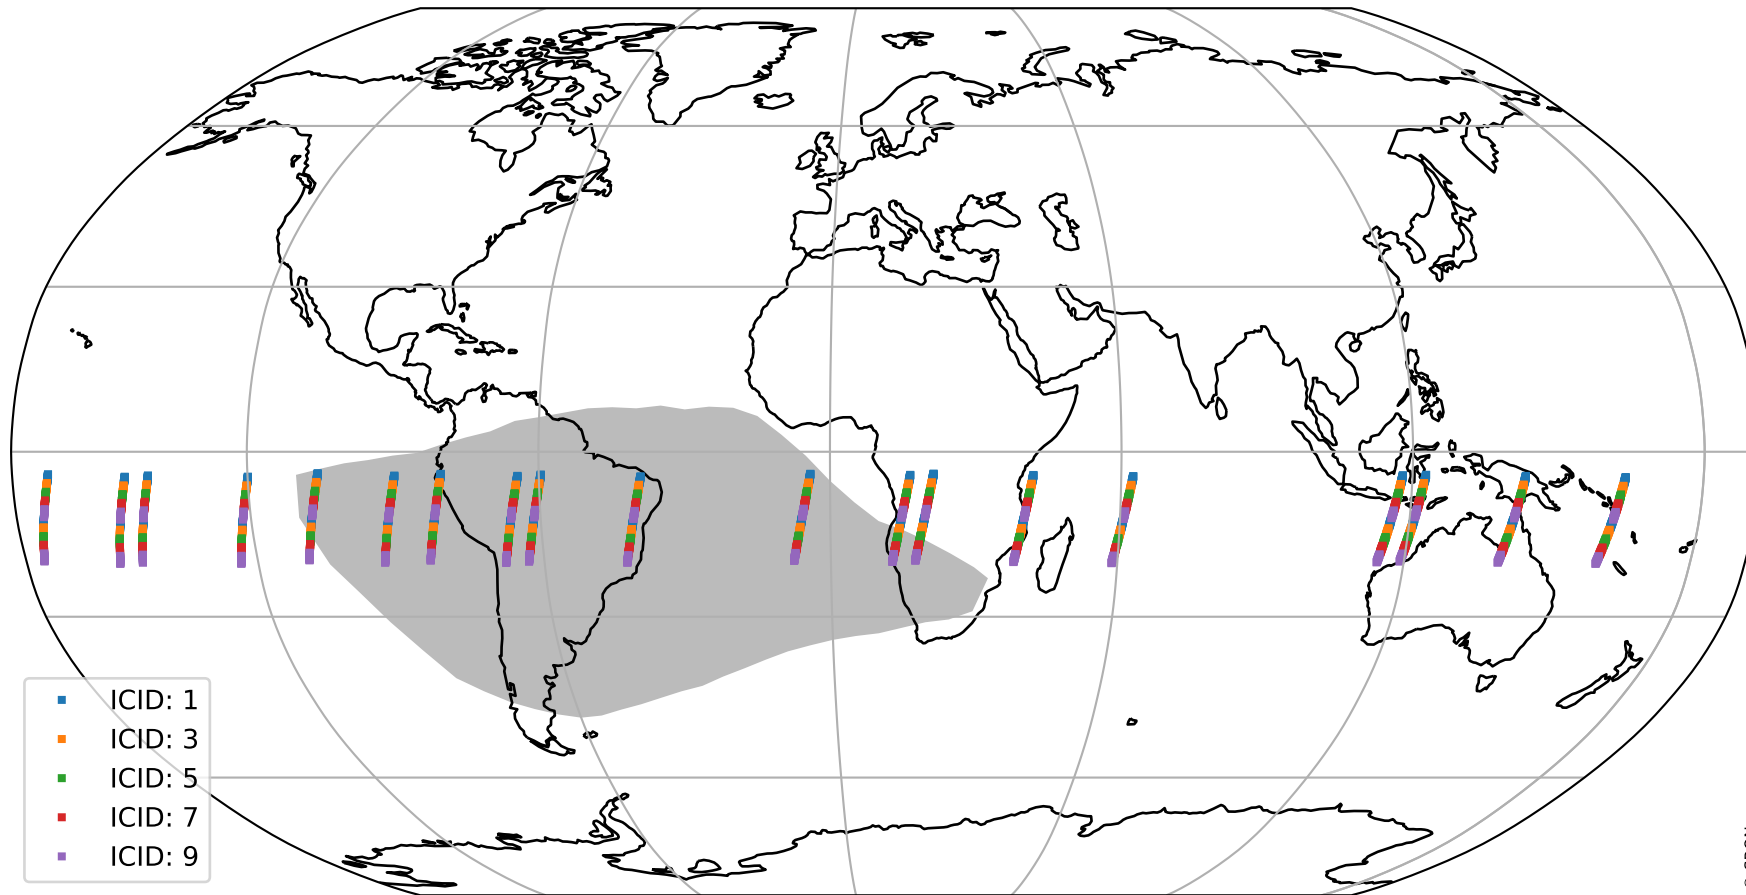

# Tropomi SWIR offset (beta nominal)

orbits : 19 in [3997, 4042]  
coverage : 2018-07-22 / 2018-07-25  
median : 34.671  $\mu\text{V}$   
spread : 20.294  $\mu\text{V}$   
created : 2023-08-22T11:00:27

# Tropomi SWIR offset (beta nominal)

orbits : 19 in [3997, 4042]  
coverage : 2018-07-22 / 2018-07-25  
median : -0.028996 mV  
spread : 0.32256 mV  
created : 2023-08-22T11:00:27

value compared with SWIR offset CKD

# Tropomi SWIR offset (beta nominal) ground-tracks of Sentinel-5P

orbits : 19 in [3997, 4042]  
coverage : 2018-07-22 / 2018-07-25  
created : 2023-08-22T11:00:28

# Tropomi SWIR offset (beta nominal)

orbits : [1867, 4042]  
coverage : 2018-02-20 / 2018-07-25  
created : 2023-08-22T11:00:28