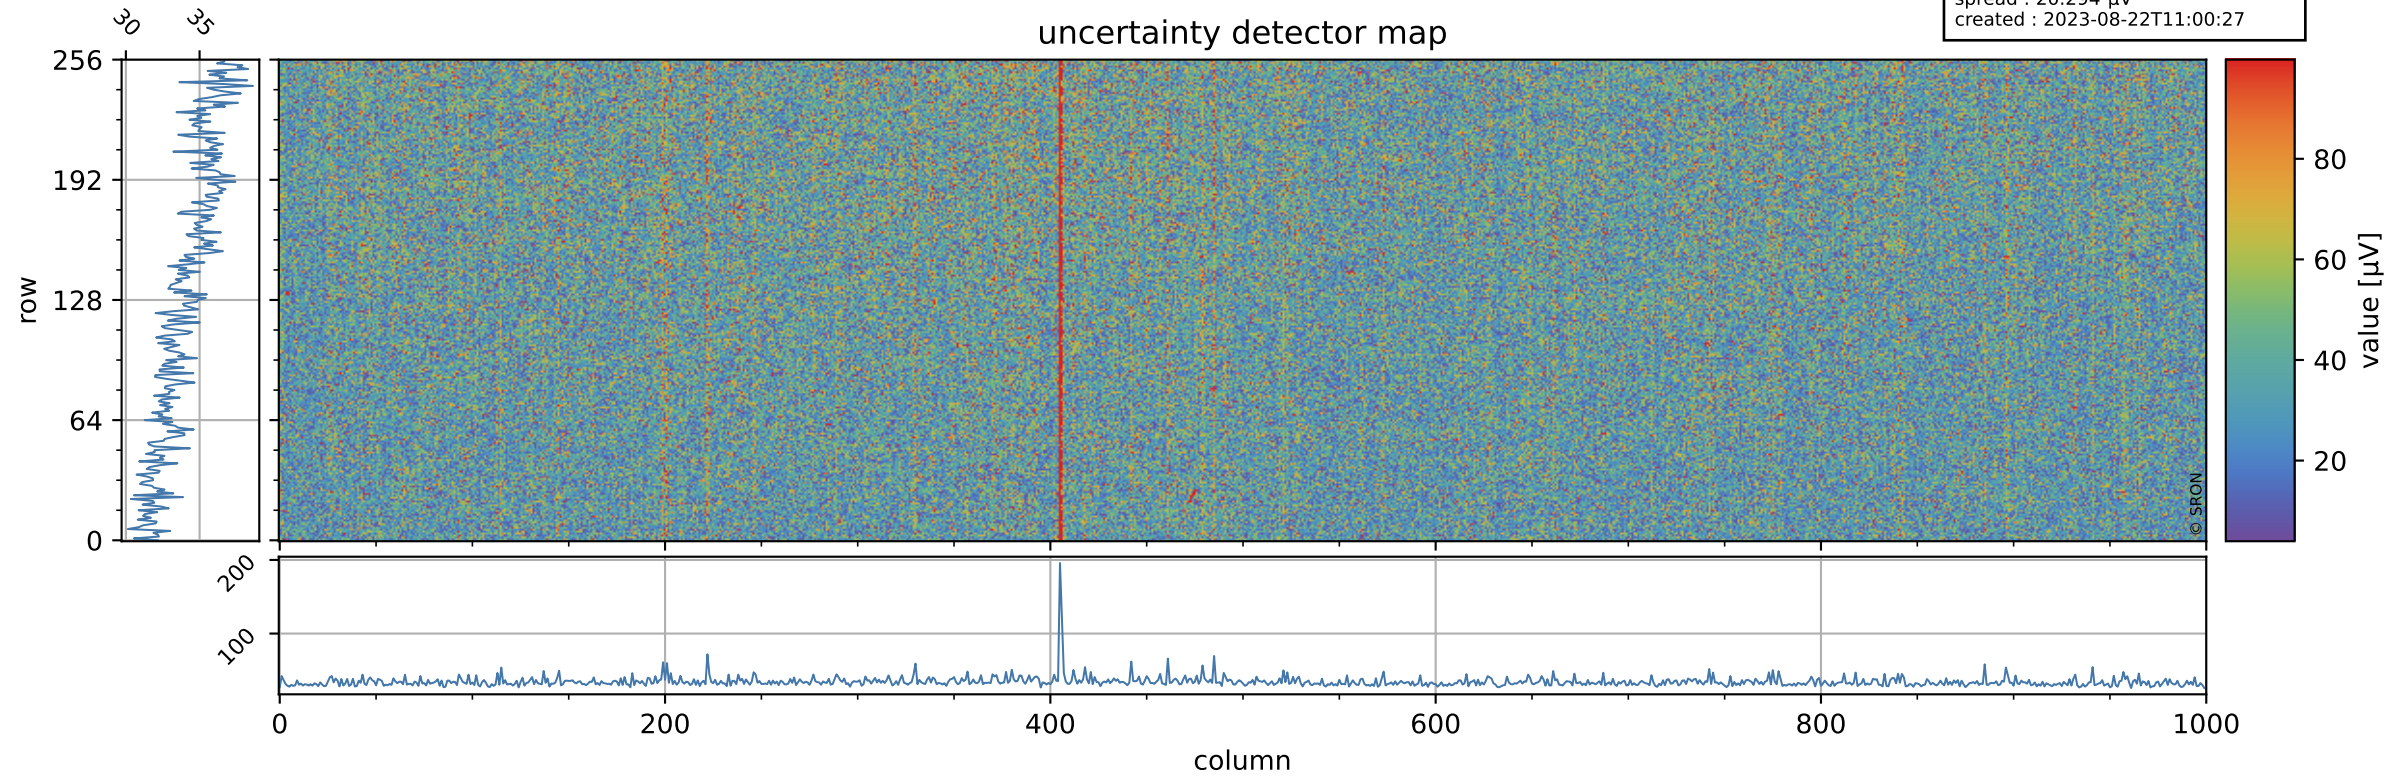

# Tropomi SWIR offset (beta nominal)

orbits : 19 in [3997, 4042]  
coverage : 2018-07-22 / 2018-07-25  
median : 0.52599 V  
spread : 0.03593 V  
created : 2023-08-22T11:00:27

## value detector map

# Tropomi SWIR offset (beta nominal)

orbits : 19 in [3997, 4042]  
coverage : 2018-07-22 / 2018-07-25  
median : 34.671  $\mu\text{V}$   
spread : 20.294  $\mu\text{V}$   
created : 2023-08-22T11:00:27

# Tropomi SWIR offset (beta nominal) ground-tracks of Sentinel-5P

orbits : 19 in [3997, 4042]  
coverage : 2018-07-22 / 2018-07-25  
created : 2023-08-22T11:00:28