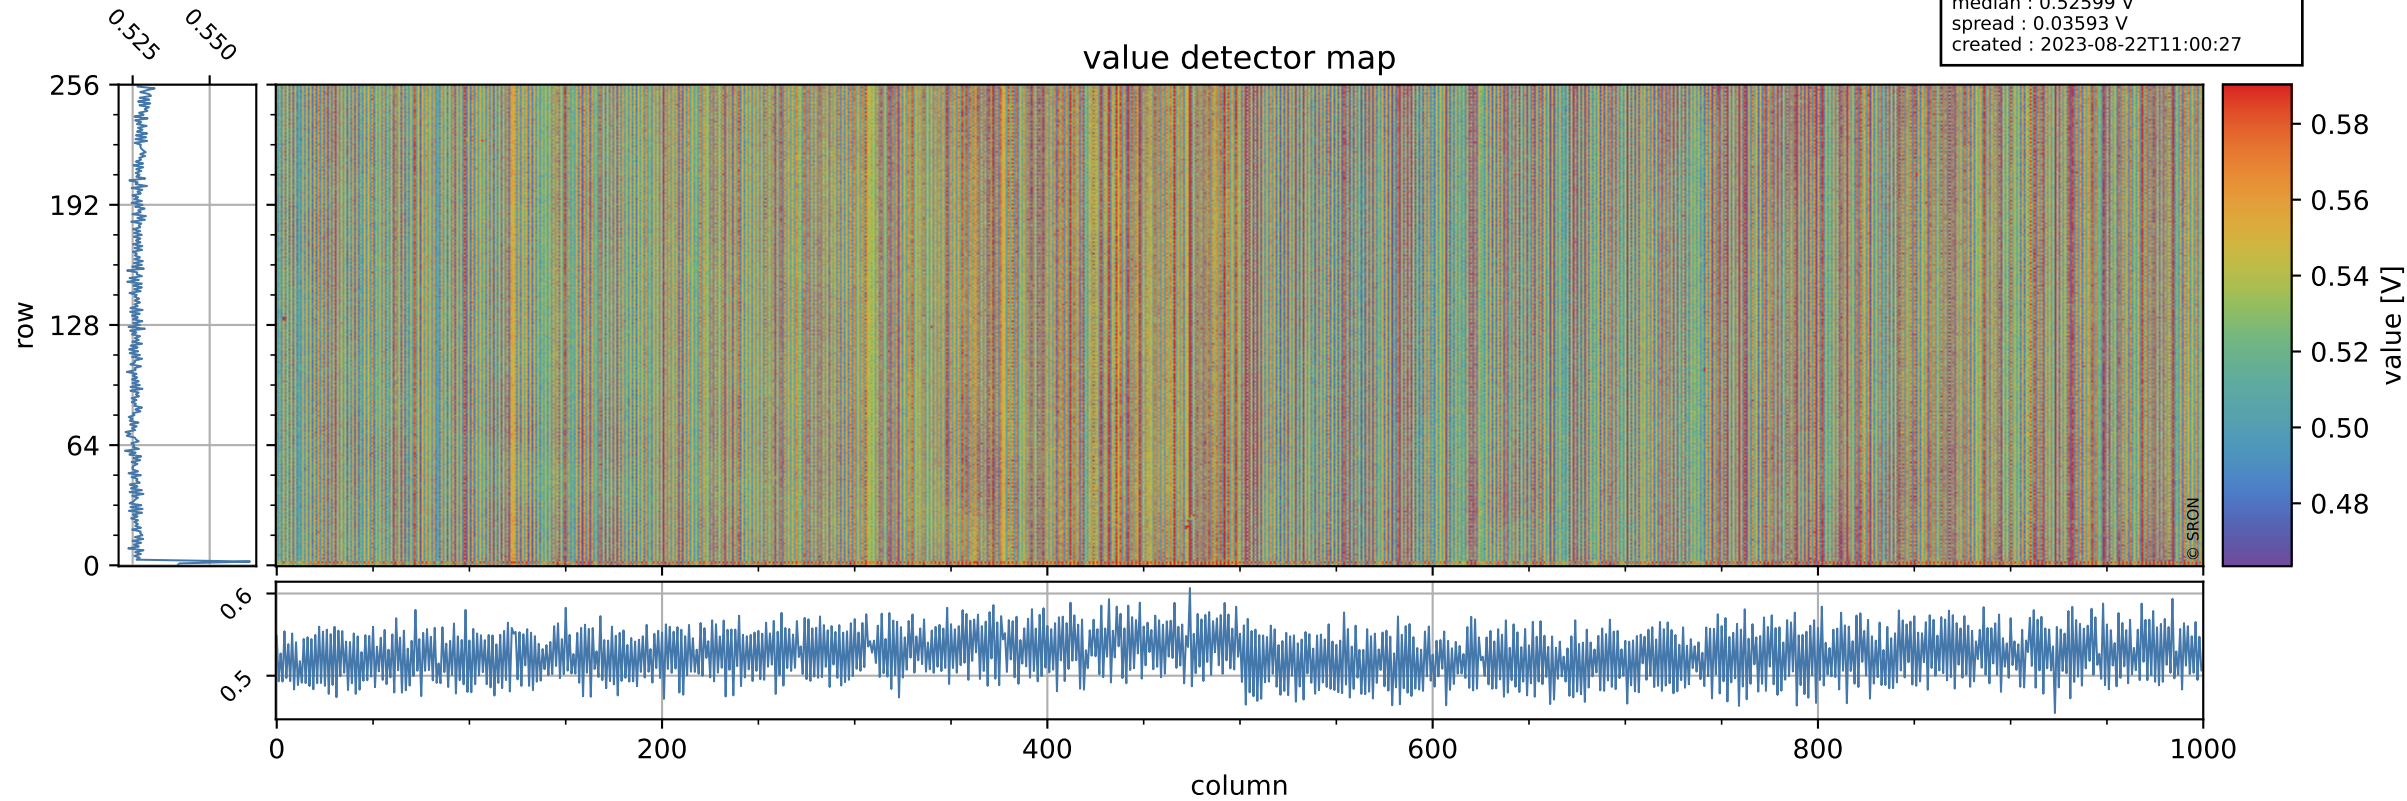

# Tropomi SWIR offset (beta nominal)

orbits : 19 in [3997, 4042]  
coverage : 2018-07-22 / 2018-07-25  
median : 0.52599 V  
spread : 0.03593 V  
created : 2023-08-22T11:00:27

## value detector map

# Tropomi SWIR offset (beta nominal)

orbits : 19 in [3997, 4042]  
coverage : 2018-07-22 / 2018-07-25  
median : 34.671  $\mu\text{V}$   
spread : 20.294  $\mu\text{V}$   
created : 2023-08-22T11:00:27

# Tropomi SWIR offset (beta nominal) ground-tracks of Sentinel-5P

orbits : 19 in [3997, 4042]  
coverage : 2018-07-22 / 2018-07-25  
created : 2023-08-22T11:00:28