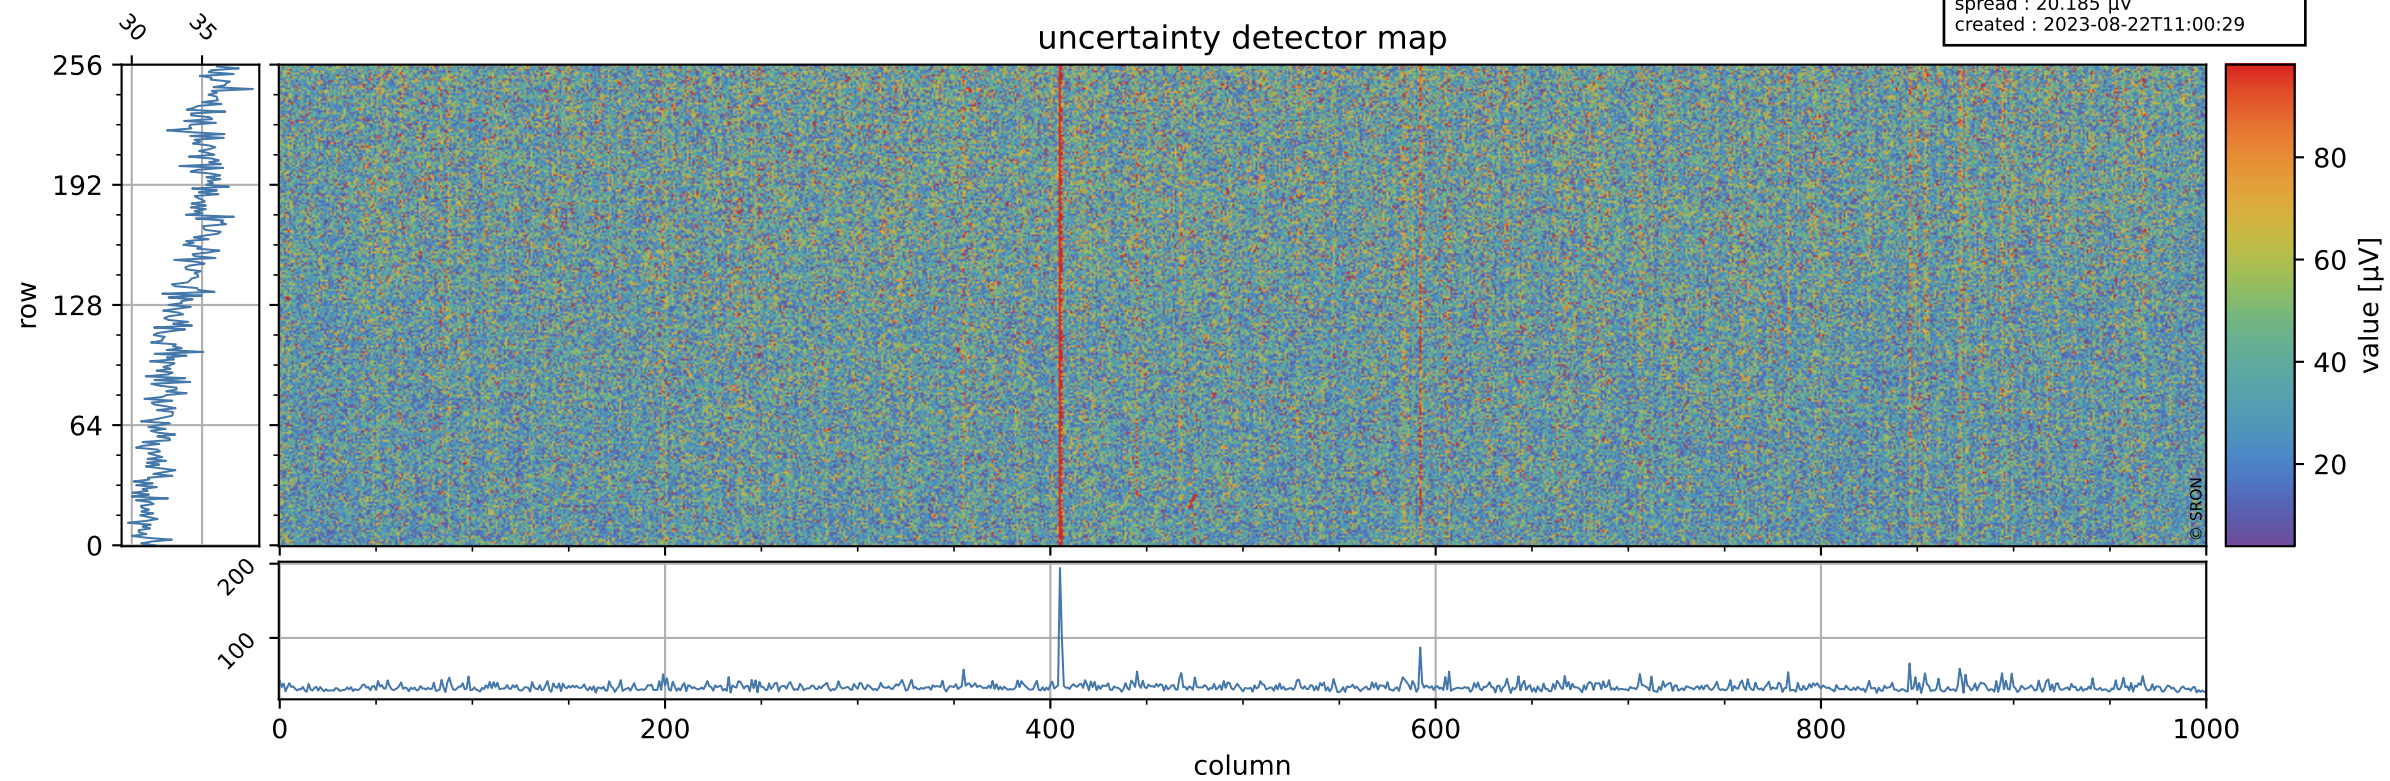

Tropomi SWIR offset (beta nominal)

orbits : 20 in [4042, 4087]
coverage : 2018-07-25 / 2018-07-28
median : 0.52599 V
spread : 0.035931 V
created : 2023-08-22T11:00:29

value detector map

Tropomi SWIR offset (beta nominal)

orbits : 20 in [4042, 4087]
coverage : 2018-07-25 / 2018-07-28
median : 34.28 μV
spread : 20.185 μV
created : 2023-08-22T11:00:29

Tropomi SWIR offset (beta nominal)

orbits : 20 in [4042, 4087]
coverage : 2018-07-25 / 2018-07-28
median : -0.032719 mV
spread : 0.32389 mV
created : 2023-08-22T11:00:29

value compared with SWIR offset CKD

Tropomi SWIR offset (beta nominal) ground-tracks of Sentinel-5P

orbits : 20 in [4042, 4087]
coverage : 2018-07-25 / 2018-07-28
created : 2023-08-22T11:00:29

Tropomi SWIR offset (beta nominal)

orbits : [1867, 4087]
coverage : 2018-02-20 / 2018-07-28
created : 2023-08-22T11:00:30

trend of detector median & temperatures