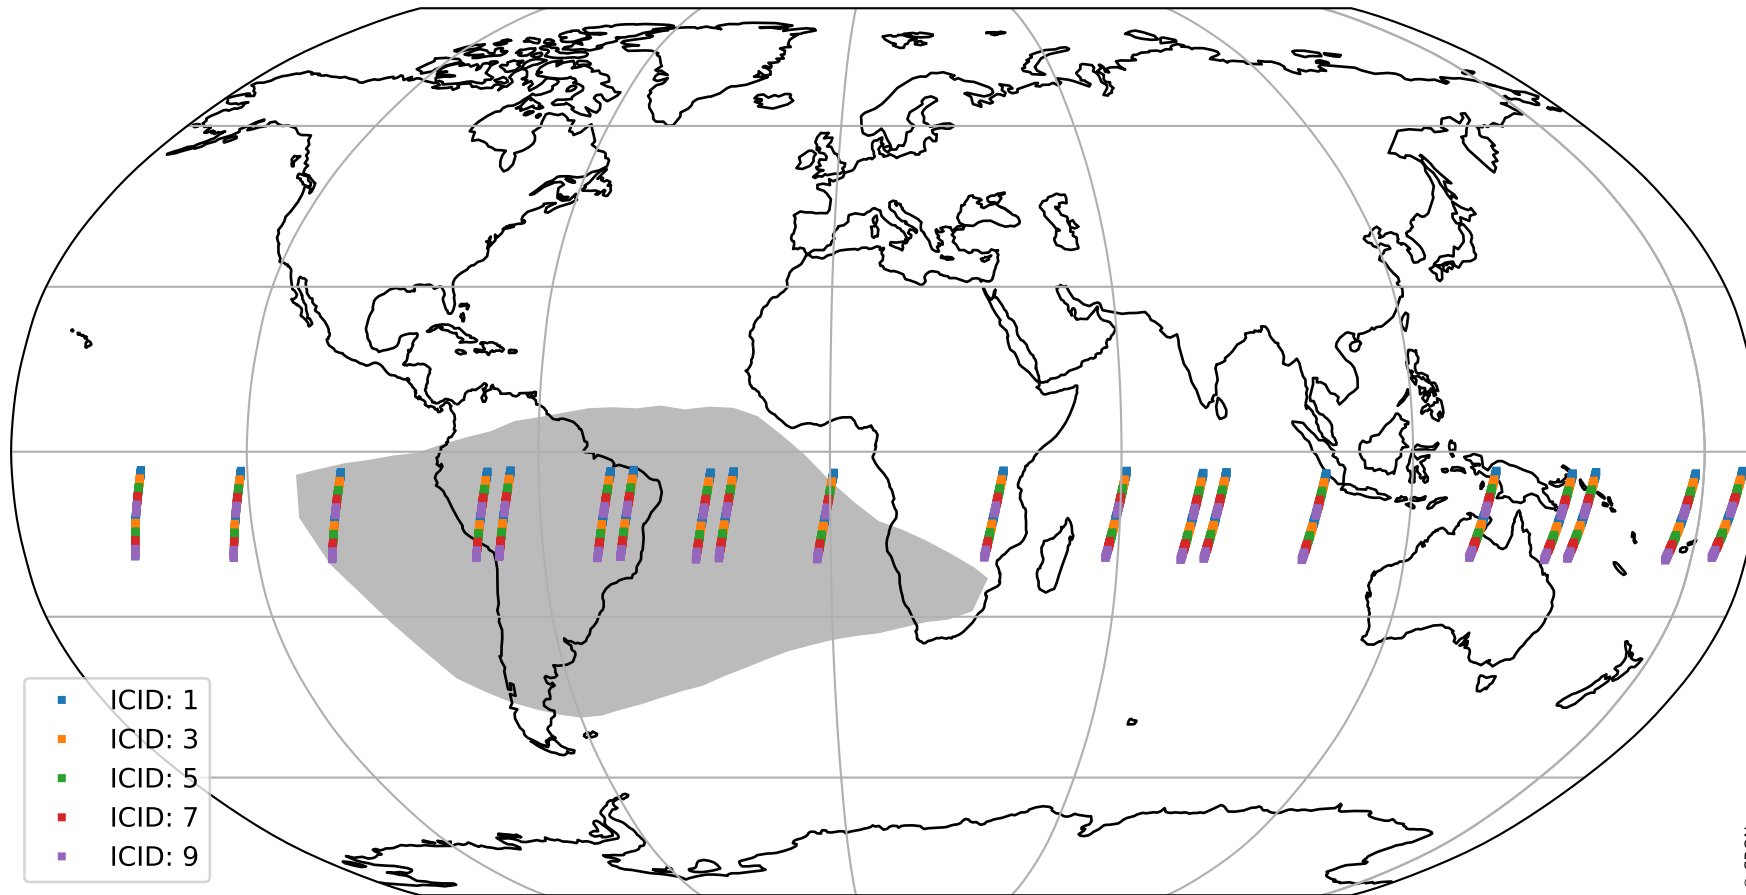

Tropomi SWIR offset (beta nominal)

orbits : 20 in [4042, 4087]
coverage : 2018-07-25 / 2018-07-28
median : 0.52599 V
spread : 0.035931 V
created : 2023-08-22T11:00:29

value detector map

Tropomi SWIR offset (beta nominal)

orbits : 20 in [4042, 4087]
coverage : 2018-07-25 / 2018-07-28
median : 34.28 μV
spread : 20.185 μV
created : 2023-08-22T11:00:29

Tropomi SWIR offset (beta nominal)

orbits : 20 in [4042, 4087]
coverage : 2018-07-25 / 2018-07-28
median : -0.032719 mV
spread : 0.32389 mV
created : 2023-08-22T11:00:29

value compared with SWIR offset CKD

Tropomi SWIR offset (beta nominal) ground-tracks of Sentinel-5P

orbits : 20 in [4042, 4087]
coverage : 2018-07-25 / 2018-07-28
created : 2023-08-22T11:00:29

Tropomi SWIR offset (beta nominal)

orbits : [1867, 4087]
coverage : 2018-02-20 / 2018-07-28
created : 2023-08-22T11:00:30

trend of detector median & temperatures