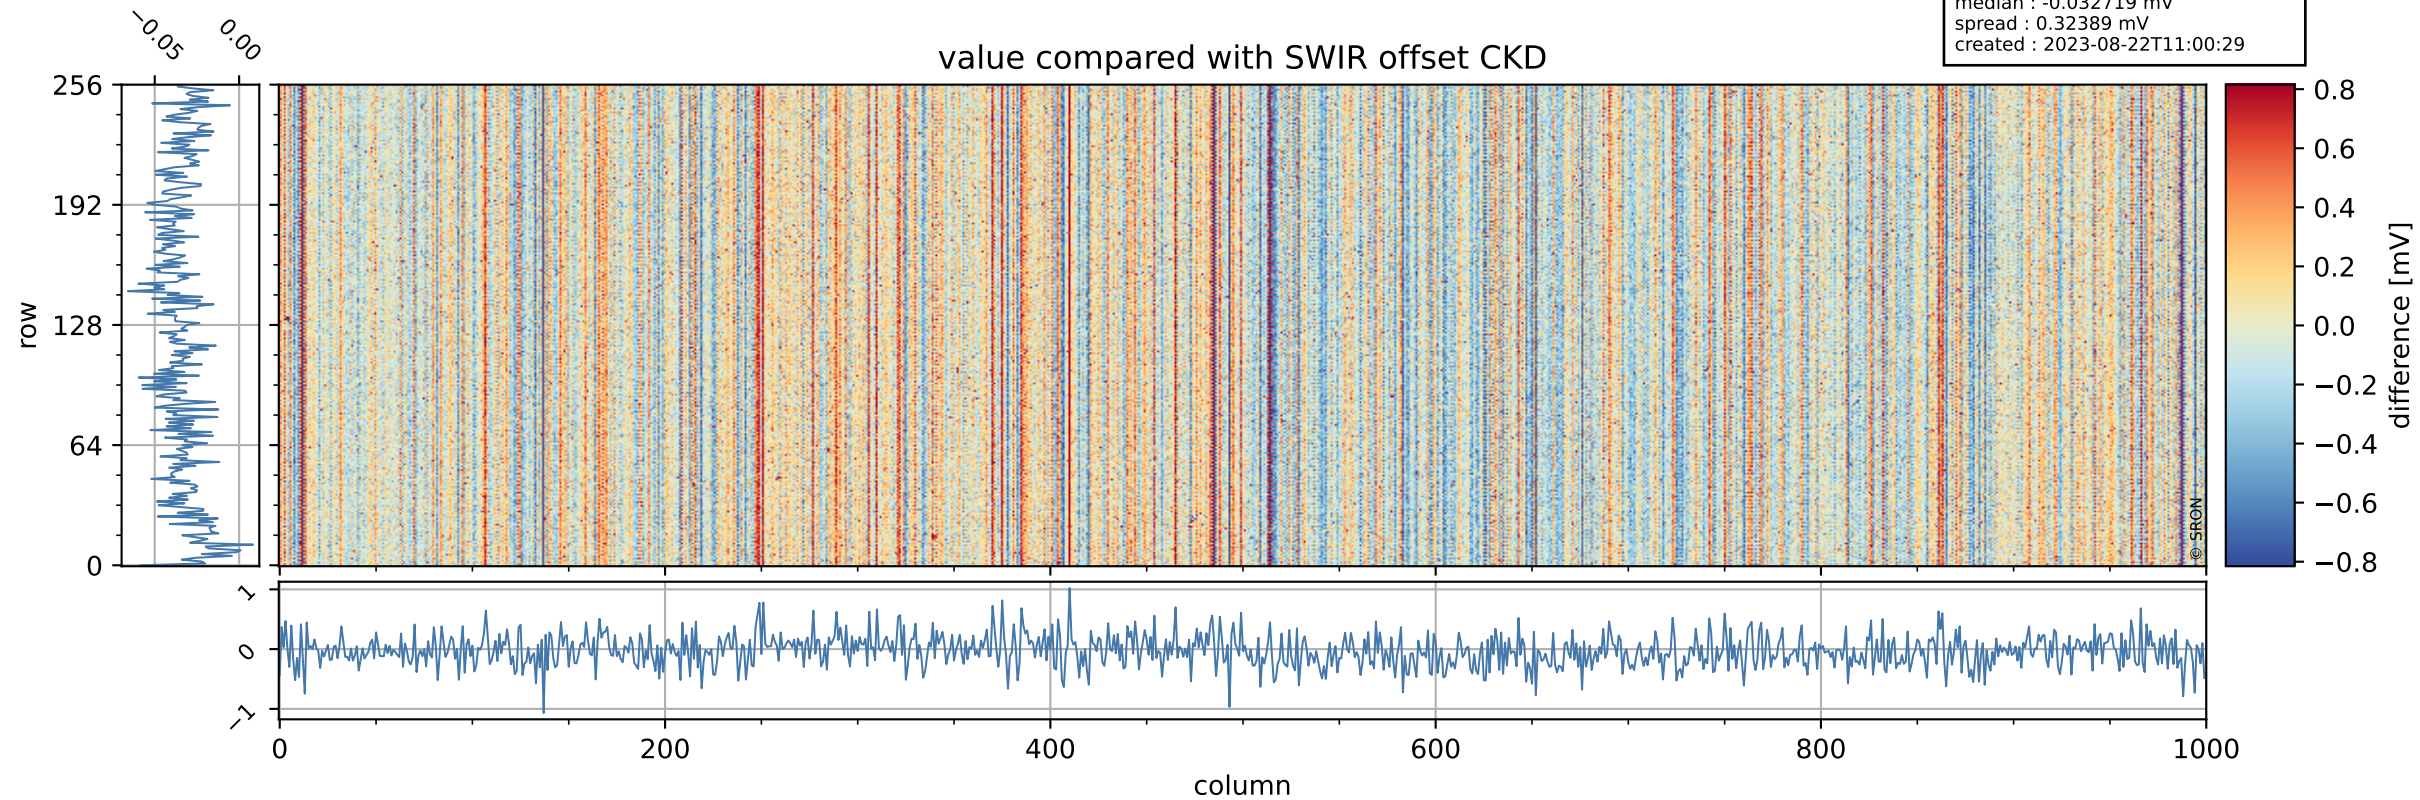

Tropomi SWIR offset (beta nominal)

orbits : 20 in [4042, 4087]
coverage : 2018-07-25 / 2018-07-28
median : 0.52599 V
spread : 0.035931 V
created : 2023-08-22T11:00:29

value detector map

Tropomi SWIR offset (beta nominal)

orbits : 20 in [4042, 4087]
coverage : 2018-07-25 / 2018-07-28
median : 34.28 μV
spread : 20.185 μV
created : 2023-08-22T11:00:29

Tropomi SWIR offset (beta nominal)

orbits : 20 in [4042, 4087]
coverage : 2018-07-25 / 2018-07-28
median : -0.032719 mV
spread : 0.32389 mV
created : 2023-08-22T11:00:29

value compared with SWIR offset CKD

Tropomi SWIR offset (beta nominal) ground-tracks of Sentinel-5P

orbits : 20 in [4042, 4087]
coverage : 2018-07-25 / 2018-07-28
created : 2023-08-22T11:00:29

Tropomi SWIR offset (beta nominal)

orbits : [1867, 4087]
coverage : 2018-02-20 / 2018-07-28
created : 2023-08-22T11:00:30

trend of detector median & temperatures