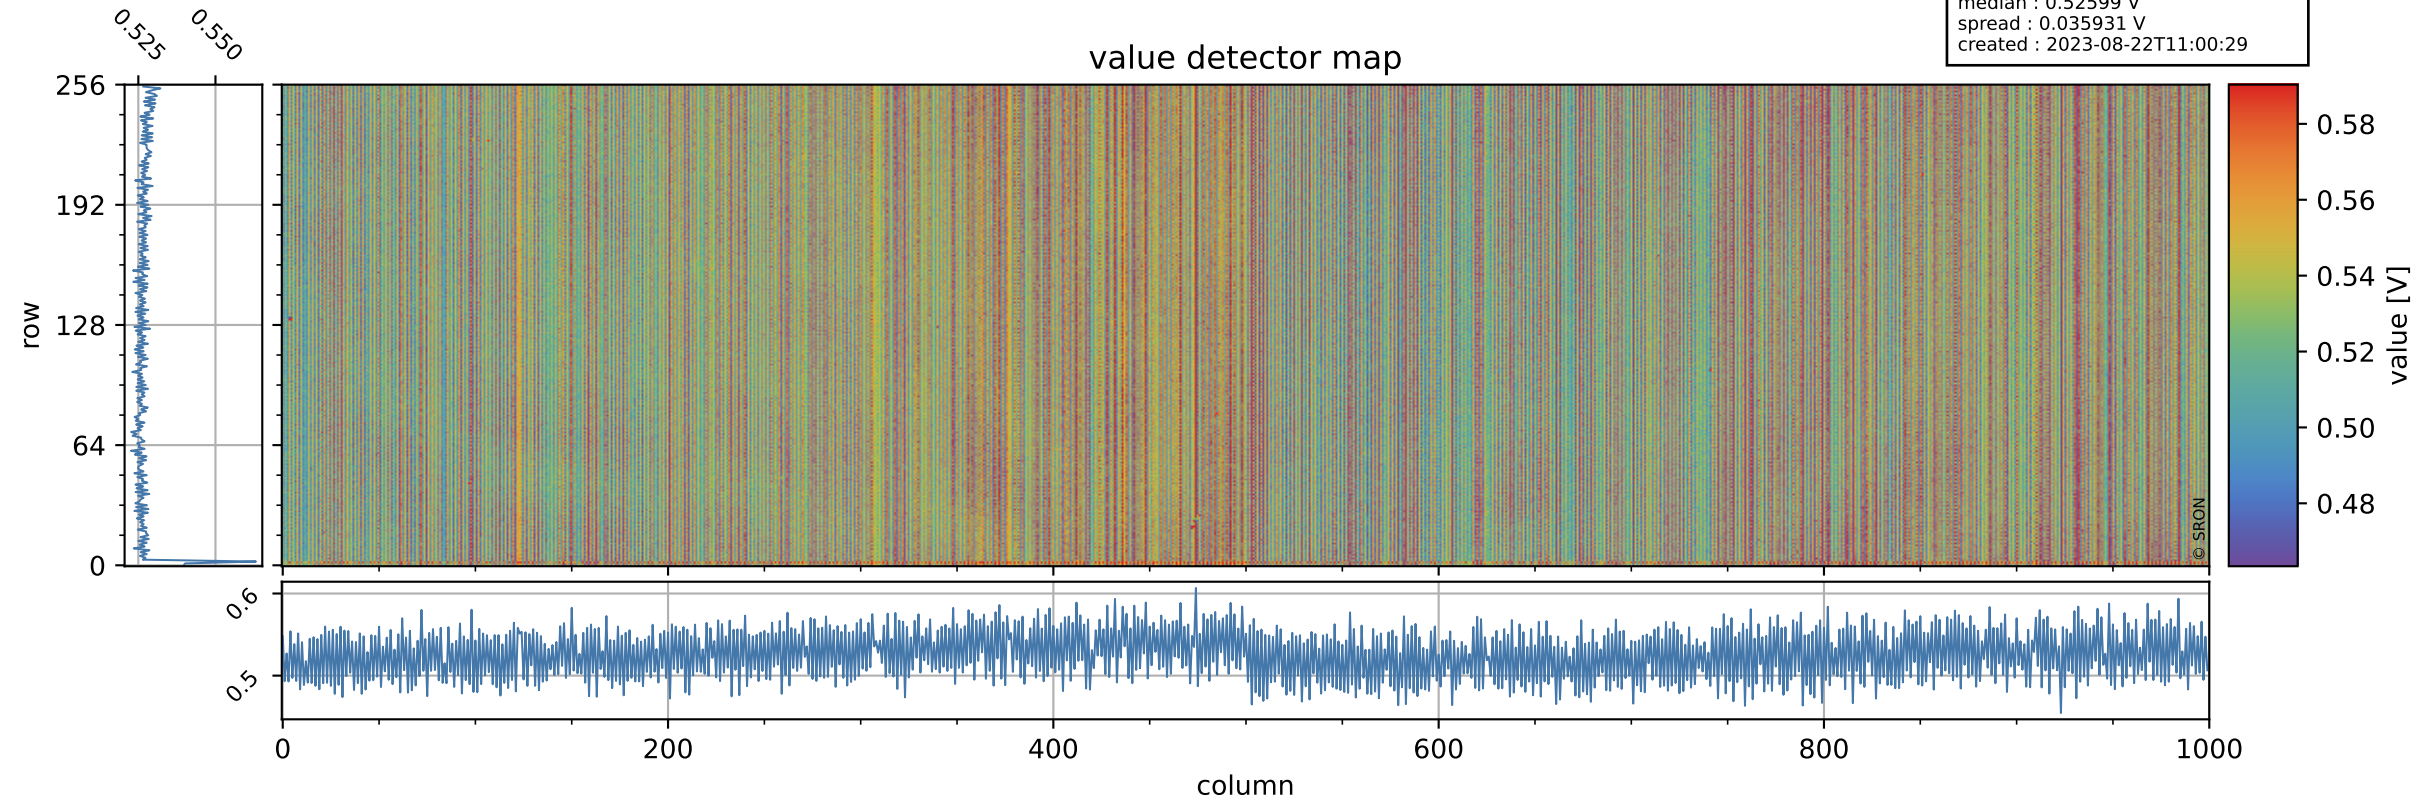

Tropomi SWIR offset (beta nominal)

orbits : 20 in [4042, 4087]
coverage : 2018-07-25 / 2018-07-28
median : 0.52599 V
spread : 0.035931 V
created : 2023-08-22T11:00:29

value detector map

Tropomi SWIR offset (beta nominal)

orbits : 20 in [4042, 4087]
coverage : 2018-07-25 / 2018-07-28
median : 34.28 μV
spread : 20.185 μV
created : 2023-08-22T11:00:29

Tropomi SWIR offset (beta nominal)

orbits : 20 in [4042, 4087]
coverage : 2018-07-25 / 2018-07-28
median : -0.032719 mV
spread : 0.32389 mV
created : 2023-08-22T11:00:29

value compared with SWIR offset CKD

Tropomi SWIR offset (beta nominal) ground-tracks of Sentinel-5P

orbits : 20 in [4042, 4087]
coverage : 2018-07-25 / 2018-07-28
created : 2023-08-22T11:00:29

Tropomi SWIR offset (beta nominal)

orbits : [1867, 4087]
coverage : 2018-02-20 / 2018-07-28
created : 2023-08-22T11:00:30

trend of detector median & temperatures