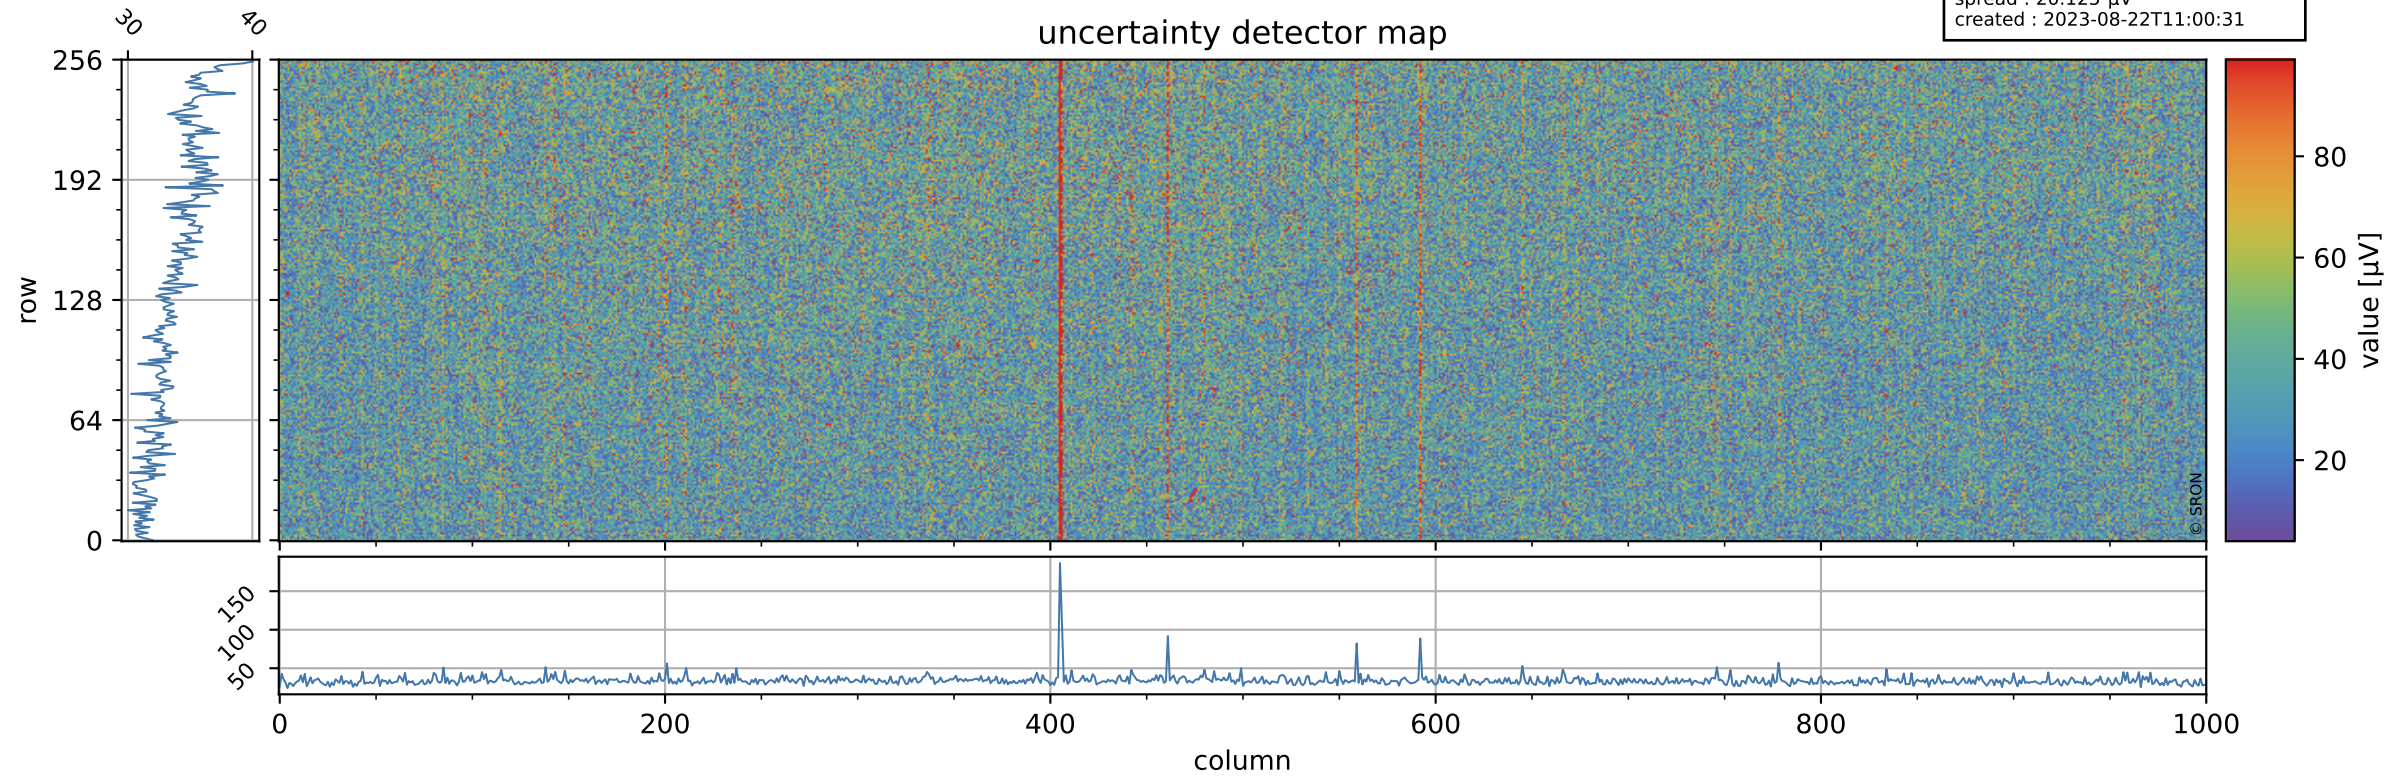

Tropomi SWIR offset (beta nominal)

orbits : 18 in [4087, 4132]
coverage : 2018-07-28 / 2018-07-31
median : 0.52599 V
spread : 0.035933 V
created : 2023-08-22T11:00:30

value detector map

Tropomi SWIR offset (beta nominal)

orbits : 18 in [4087, 4132]
coverage : 2018-07-28 / 2018-07-31
median : 34.318 μV
spread : 20.125 μV
created : 2023-08-22T11:00:31

Tropomi SWIR offset (beta nominal)

orbits : 18 in [4087, 4132]
coverage : 2018-07-28 / 2018-07-31
median : -0.028046 mV
spread : 0.32319 mV
created : 2023-08-22T11:00:31

value compared with SWIR offset CKD

Tropomi SWIR offset (beta nominal) ground-tracks of Sentinel-5P

orbits : 18 in [4087, 4132]
coverage : 2018-07-28 / 2018-07-31
created : 2023-08-22T11:00:31

Tropomi SWIR offset (beta nominal)

orbits : [1867, 4132]
coverage : 2018-02-20 / 2018-07-31
created : 2023-08-22T11:00:32

trend of detector median & temperatures