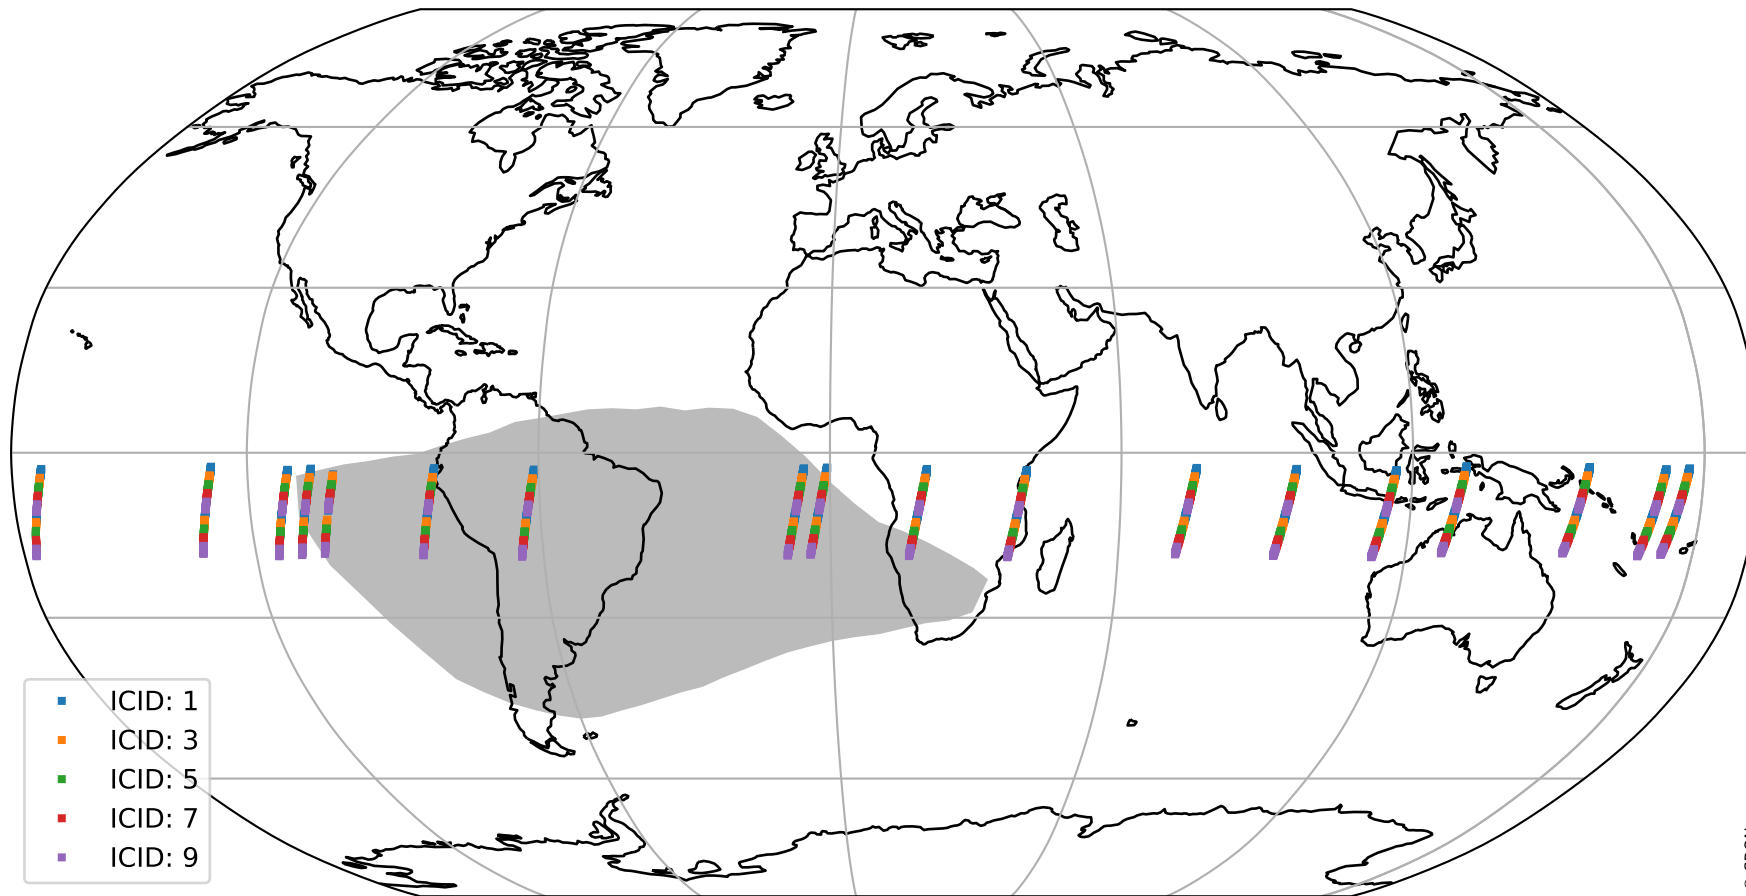

Tropomi SWIR offset (beta nominal)

orbits : 18 in [4087, 4132]
coverage : 2018-07-28 / 2018-07-31
median : 0.52599 V
spread : 0.035933 V
created : 2023-08-22T11:00:30

value detector map

Tropomi SWIR offset (beta nominal)

orbits : 18 in [4087, 4132]
coverage : 2018-07-28 / 2018-07-31
median : 34.318 μV
spread : 20.125 μV
created : 2023-08-22T11:00:31

Tropomi SWIR offset (beta nominal)

orbits : 18 in [4087, 4132]
coverage : 2018-07-28 / 2018-07-31
median : -0.028046 mV
spread : 0.32319 mV
created : 2023-08-22T11:00:31

value compared with SWIR offset CKD

Tropomi SWIR offset (beta nominal) ground-tracks of Sentinel-5P

orbits : 18 in [4087, 4132]
coverage : 2018-07-28 / 2018-07-31
created : 2023-08-22T11:00:31

Tropomi SWIR offset (beta nominal)

orbits : [1867, 4132]
coverage : 2018-02-20 / 2018-07-31
created : 2023-08-22T11:00:32

trend of detector median & temperatures