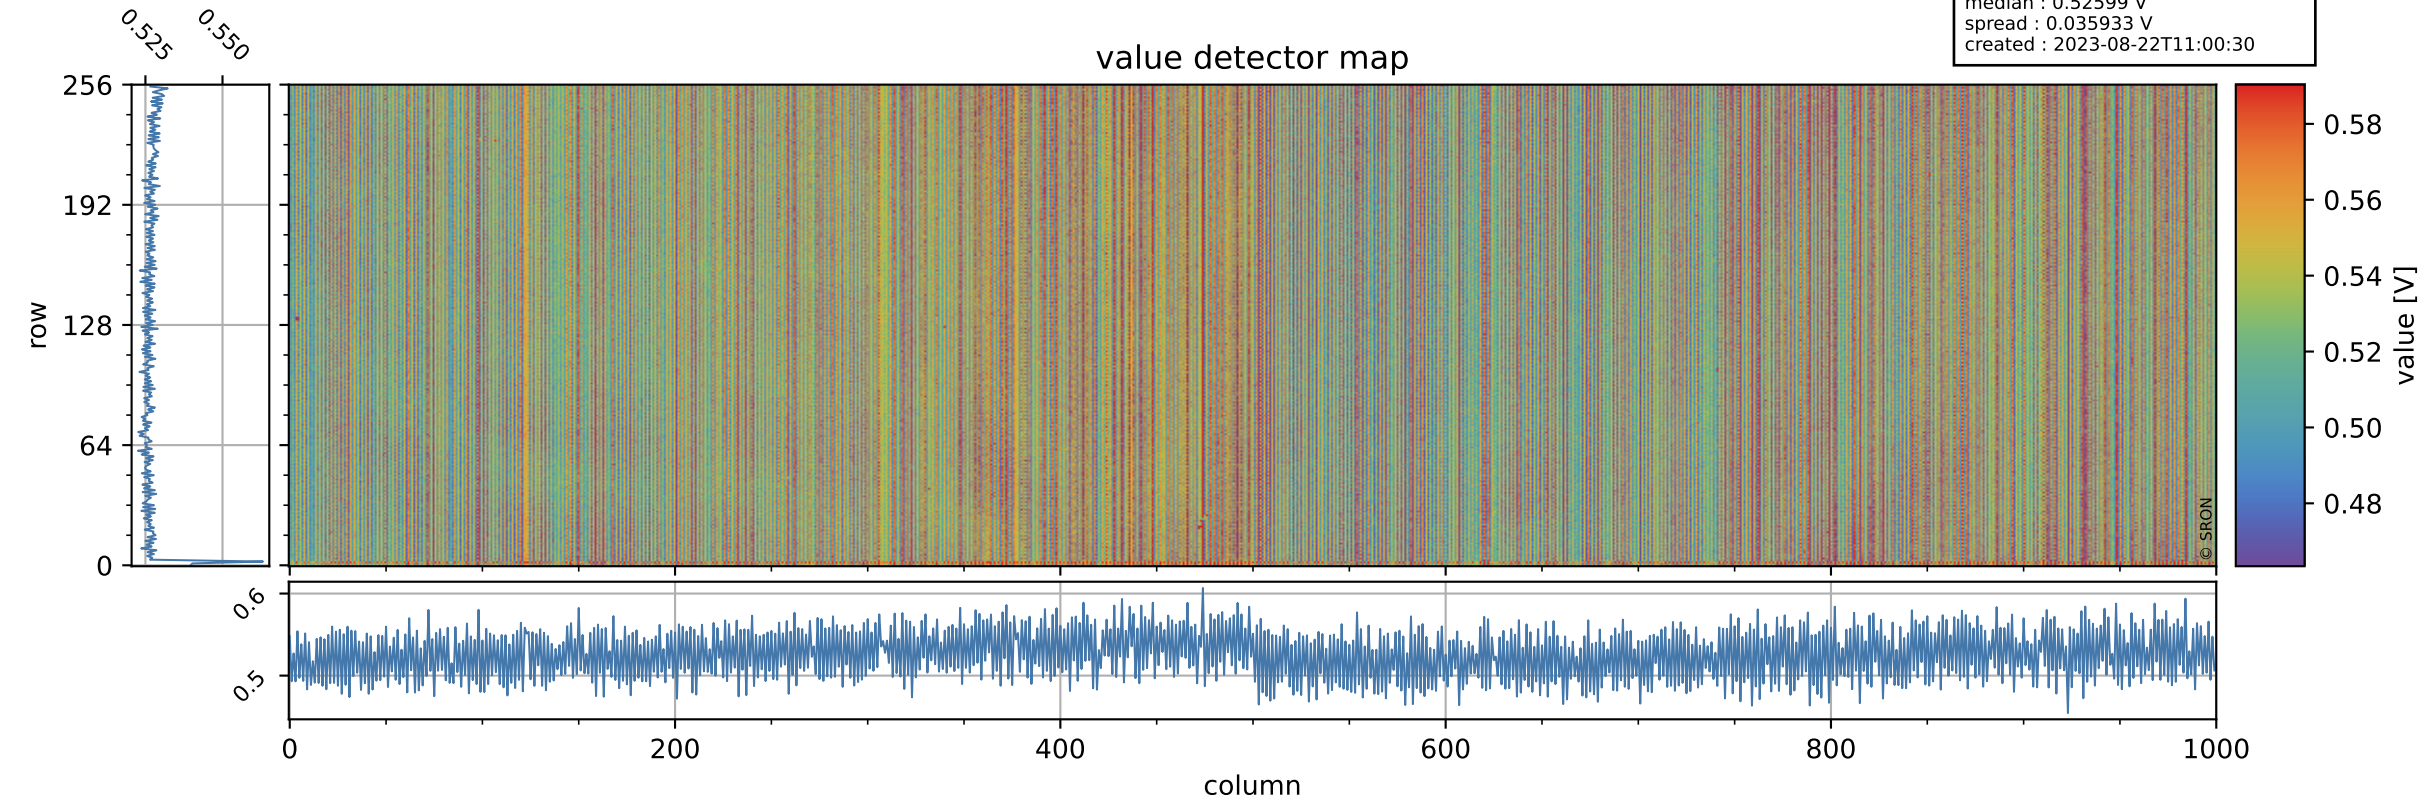

Tropomi SWIR offset (beta nominal)

orbits : 18 in [4087, 4132]
coverage : 2018-07-28 / 2018-07-31
median : 0.52599 V
spread : 0.035933 V
created : 2023-08-22T11:00:30

value detector map

Tropomi SWIR offset (beta nominal)

orbits : 18 in [4087, 4132]
coverage : 2018-07-28 / 2018-07-31
median : 34.318 μV
spread : 20.125 μV
created : 2023-08-22T11:00:31

Tropomi SWIR offset (beta nominal)

orbits : 18 in [4087, 4132]
coverage : 2018-07-28 / 2018-07-31
median : -0.028046 mV
spread : 0.32319 mV
created : 2023-08-22T11:00:31

value compared with SWIR offset CKD

Tropomi SWIR offset (beta nominal) ground-tracks of Sentinel-5P

orbits : 18 in [4087, 4132]
coverage : 2018-07-28 / 2018-07-31
created : 2023-08-22T11:00:31

Tropomi SWIR offset (beta nominal)

orbits : [1867, 4132]
coverage : 2018-02-20 / 2018-07-31
created : 2023-08-22T11:00:32

trend of detector median & temperatures