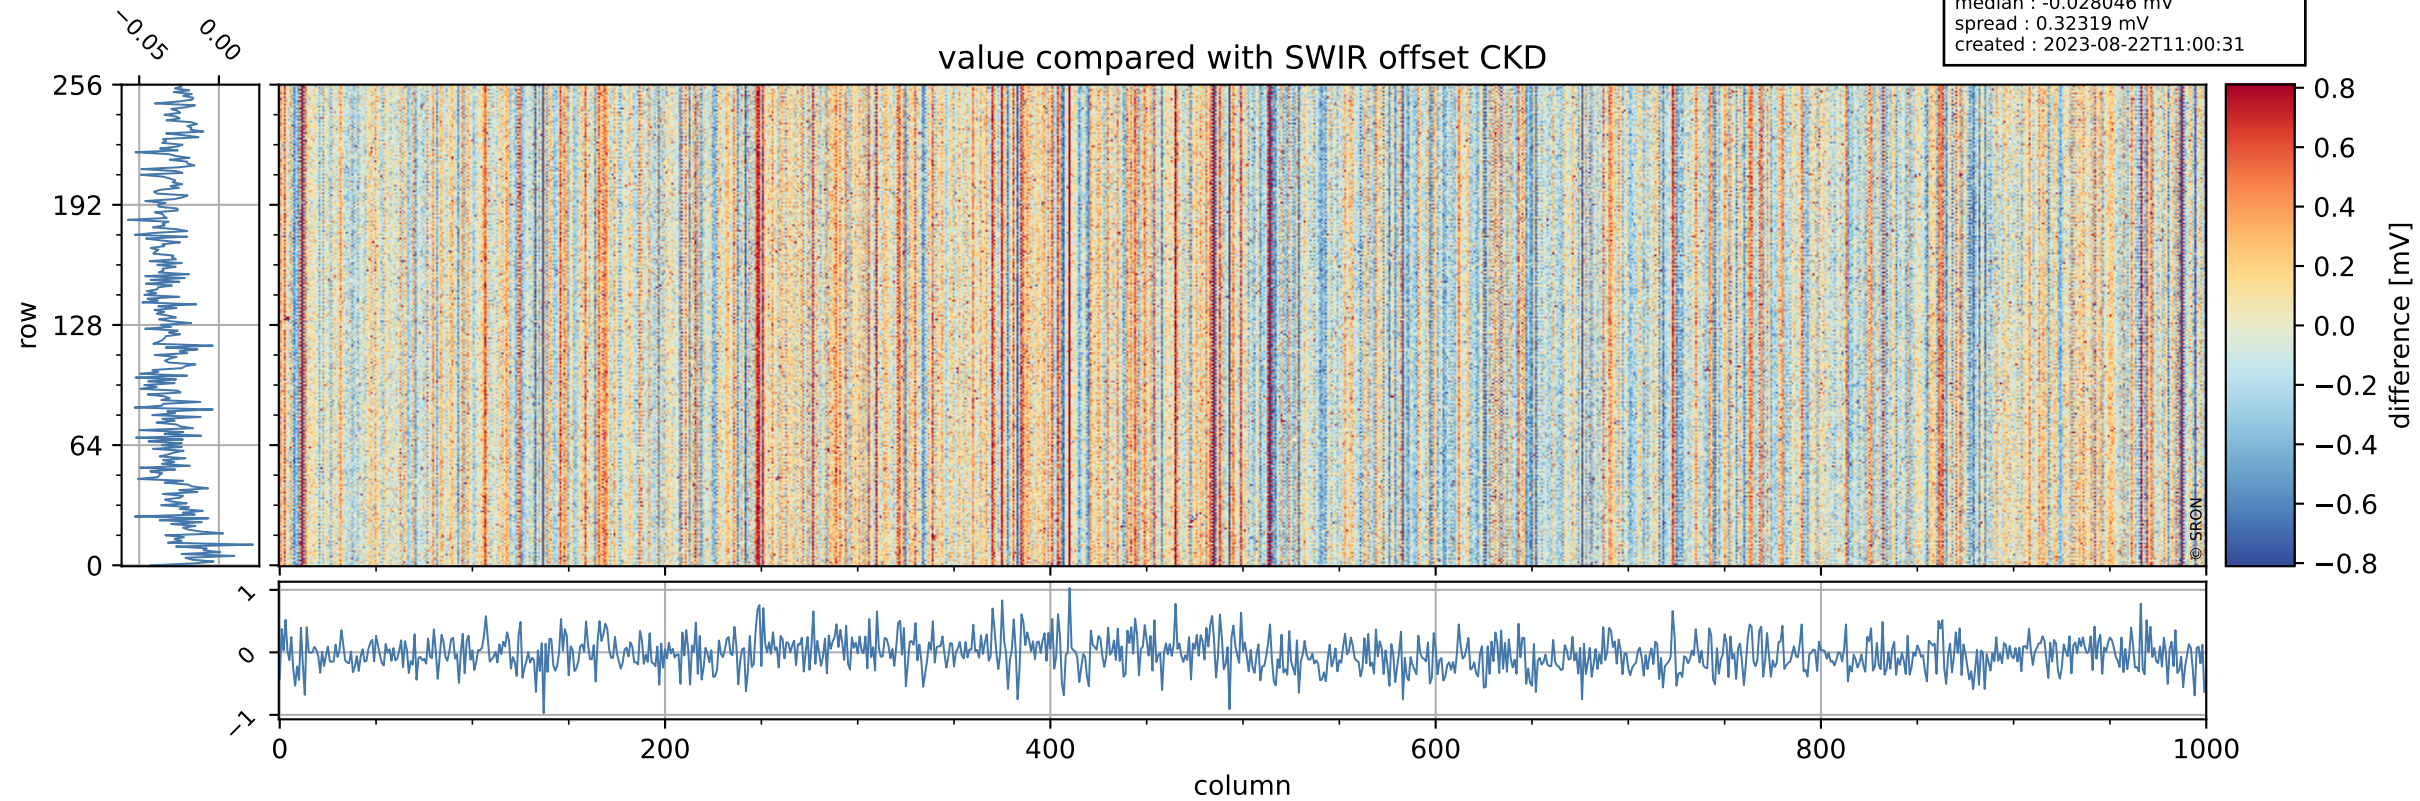

Tropomi SWIR offset (beta nominal)

orbits : 18 in [4087, 4132]
coverage : 2018-07-28 / 2018-07-31
median : 0.52599 V
spread : 0.035933 V
created : 2023-08-22T11:00:30

value detector map

Tropomi SWIR offset (beta nominal)

orbits : 18 in [4087, 4132]
coverage : 2018-07-28 / 2018-07-31
median : 34.318 μV
spread : 20.125 μV
created : 2023-08-22T11:00:31

Tropomi SWIR offset (beta nominal)

orbits : 18 in [4087, 4132]
coverage : 2018-07-28 / 2018-07-31
median : -0.028046 mV
spread : 0.32319 mV
created : 2023-08-22T11:00:31

value compared with SWIR offset CKD

Tropomi SWIR offset (beta nominal) ground-tracks of Sentinel-5P

orbits : 18 in [4087, 4132]
coverage : 2018-07-28 / 2018-07-31
created : 2023-08-22T11:00:31

Tropomi SWIR offset (beta nominal)

orbits : [1867, 4132]
coverage : 2018-02-20 / 2018-07-31
created : 2023-08-22T11:00:32

trend of detector median & temperatures