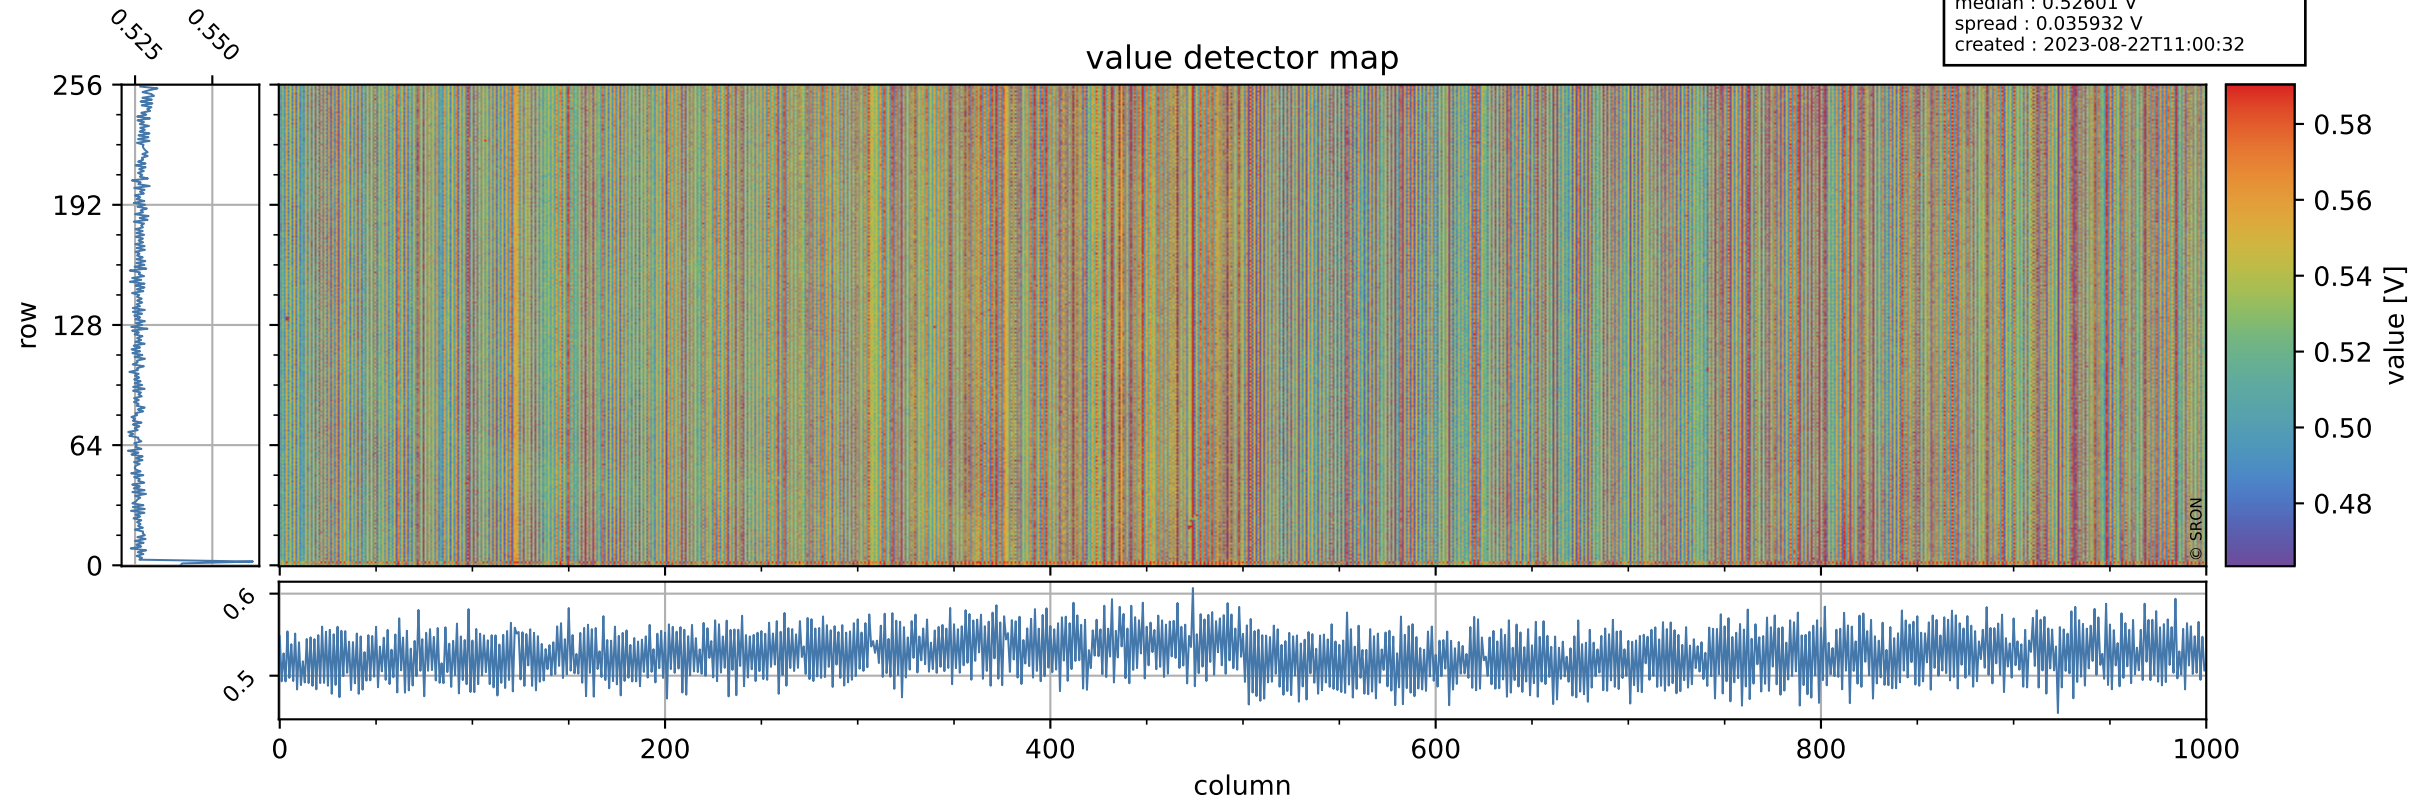

Tropomi SWIR offset (beta nominal)

orbits : 20 in [4132, 4177]
coverage : 2018-07-31 / 2018-08-03
median : 0.52601 V
spread : 0.035932 V
created : 2023-08-22T11:00:32

value detector map

Tropomi SWIR offset (beta nominal)

orbits : 20 in [4132, 4177]
coverage : 2018-07-31 / 2018-08-03
median : 32.268 μV
spread : 19.163 μV
created : 2023-08-22T11:00:32

Tropomi SWIR offset (beta nominal)

orbits : 20 in [4132, 4177]
coverage : 2018-07-31 / 2018-08-03
median : -0.010515 mV
spread : 0.3213 mV
created : 2023-08-22T11:00:33

value compared with SWIR offset CKD

Tropomi SWIR offset (beta nominal) ground-tracks of Sentinel-5P

orbits : 20 in [4132, 4177]
coverage : 2018-07-31 / 2018-08-03
created : 2023-08-22T11:00:33

Tropomi SWIR offset (beta nominal)

orbits : [1867, 4177]
coverage : 2018-02-20 / 2018-08-03
created : 2023-08-22T11:00:33

trend of detector median & temperatures