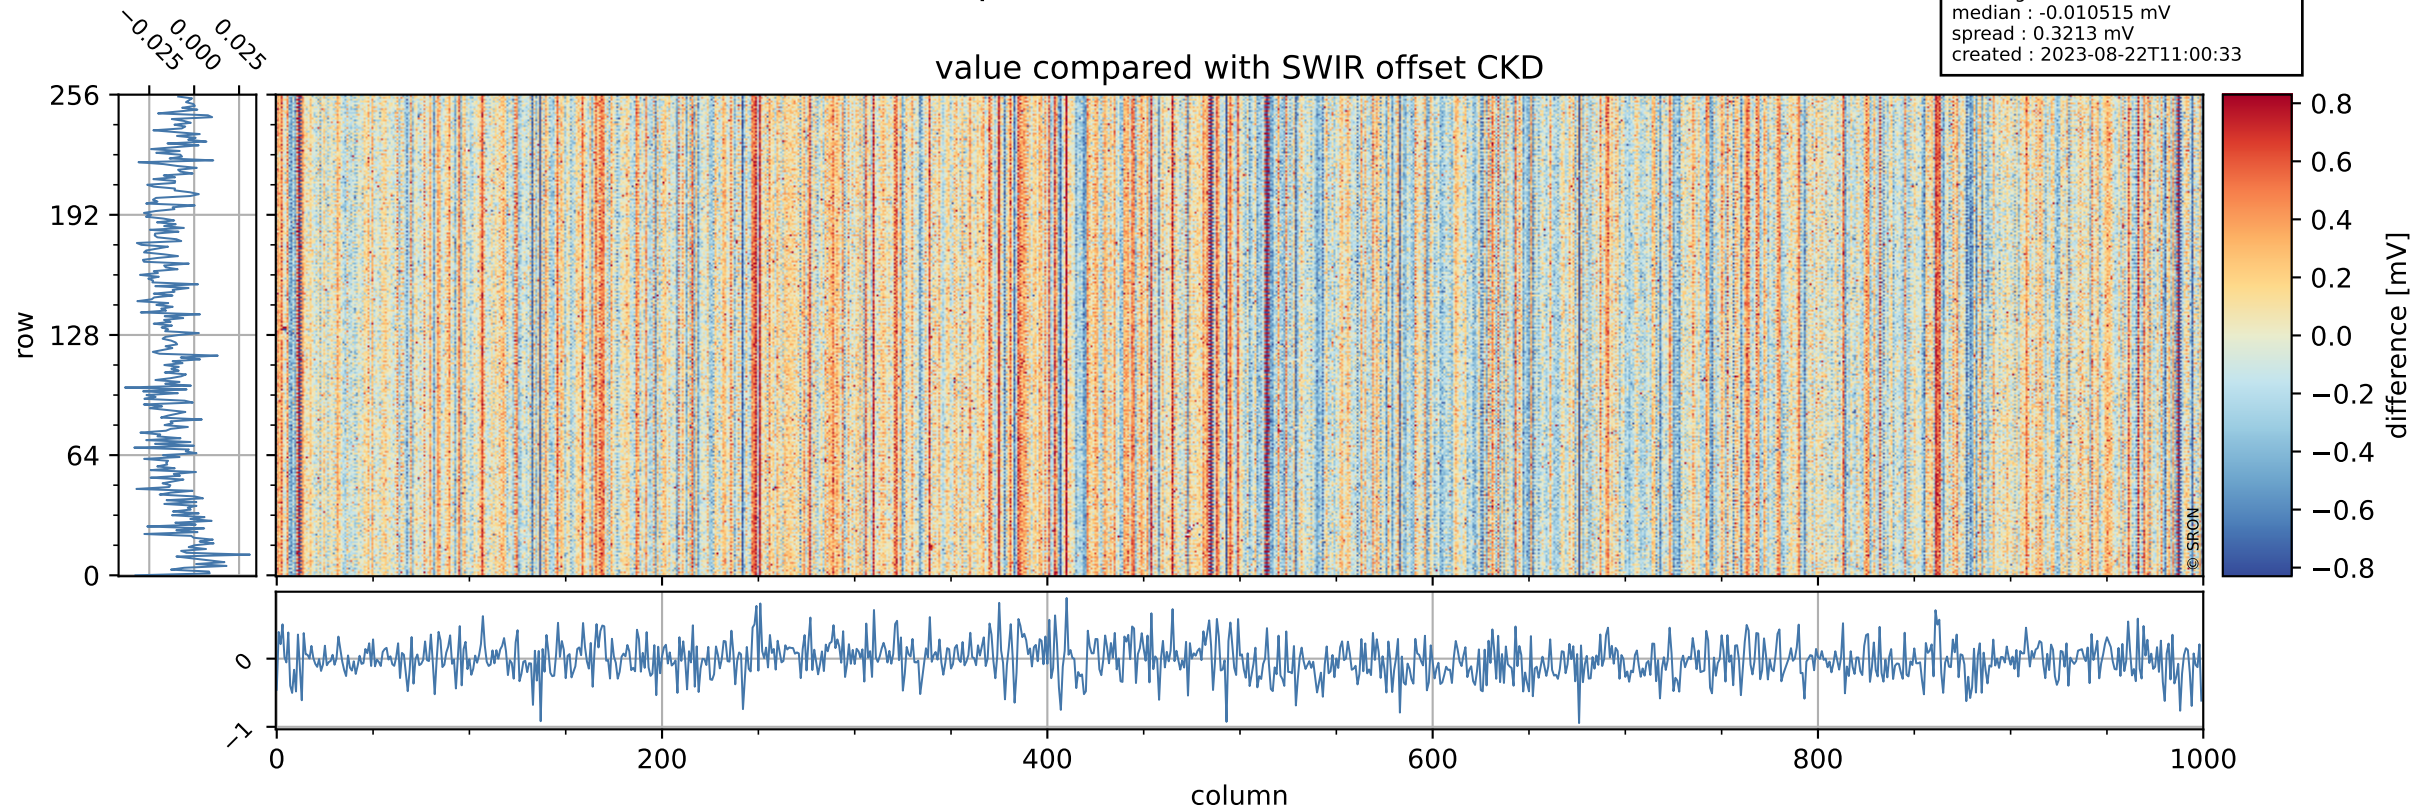

Tropomi SWIR offset (beta nominal)

orbits : 20 in [4132, 4177]
coverage : 2018-07-31 / 2018-08-03
median : 0.52601 V
spread : 0.035932 V
created : 2023-08-22T11:00:32

value detector map

Tropomi SWIR offset (beta nominal)

orbits : 20 in [4132, 4177]
coverage : 2018-07-31 / 2018-08-03
median : 32.268 μV
spread : 19.163 μV
created : 2023-08-22T11:00:32

Tropomi SWIR offset (beta nominal)

orbits : 20 in [4132, 4177]
coverage : 2018-07-31 / 2018-08-03
median : -0.010515 mV
spread : 0.3213 mV
created : 2023-08-22T11:00:33

value compared with SWIR offset CKD

Tropomi SWIR offset (beta nominal) ground-tracks of Sentinel-5P

orbits : 20 in [4132, 4177]
coverage : 2018-07-31 / 2018-08-03
created : 2023-08-22T11:00:33

Tropomi SWIR offset (beta nominal)

orbits : [1867, 4177]
coverage : 2018-02-20 / 2018-08-03
created : 2023-08-22T11:00:33

trend of detector median & temperatures