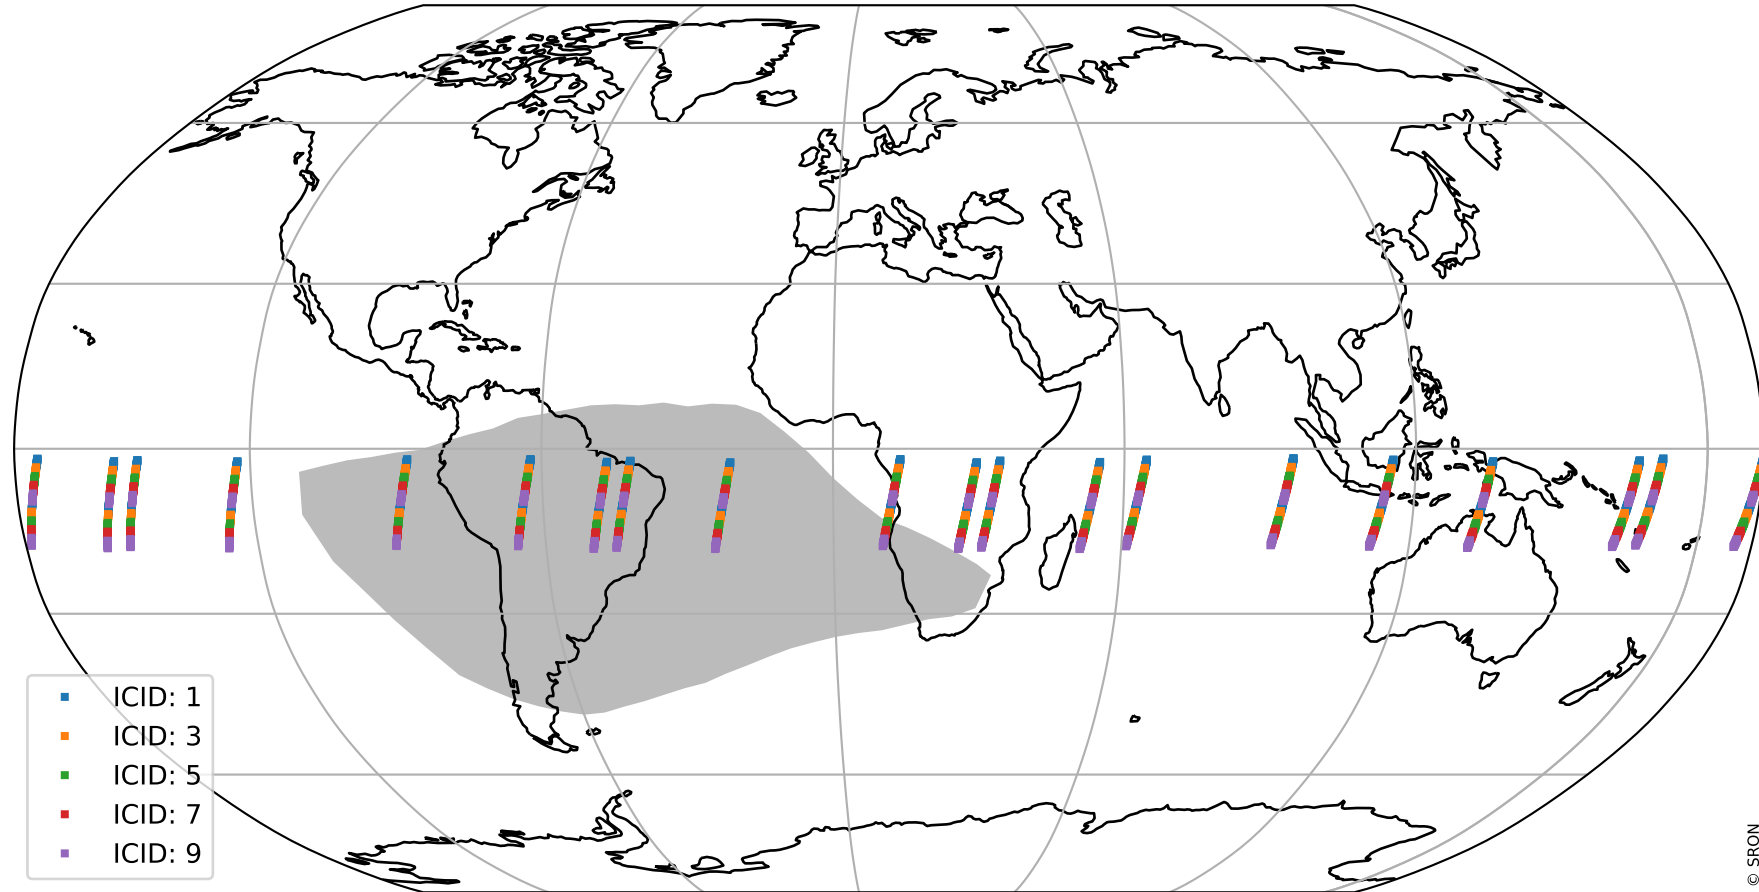

Tropomi SWIR offset (beta nominal)

orbits : 20 in [4132, 4177]
coverage : 2018-07-31 / 2018-08-03
median : 0.52601 V
spread : 0.035932 V
created : 2023-08-22T11:00:32

value detector map

Tropomi SWIR offset (beta nominal)

orbits : 20 in [4132, 4177]
coverage : 2018-07-31 / 2018-08-03
median : 32.268 μV
spread : 19.163 μV
created : 2023-08-22T11:00:32

Tropomi SWIR offset (beta nominal)

orbits : 20 in [4132, 4177]
coverage : 2018-07-31 / 2018-08-03
median : -0.010515 mV
spread : 0.3213 mV
created : 2023-08-22T11:00:33

value compared with SWIR offset CKD

Tropomi SWIR offset (beta nominal) ground-tracks of Sentinel-5P

orbits : 20 in [4132, 4177]
coverage : 2018-07-31 / 2018-08-03
created : 2023-08-22T11:00:33

Tropomi SWIR offset (beta nominal)

orbits : [1867, 4177]
coverage : 2018-02-20 / 2018-08-03
created : 2023-08-22T11:00:33

trend of detector median & temperatures