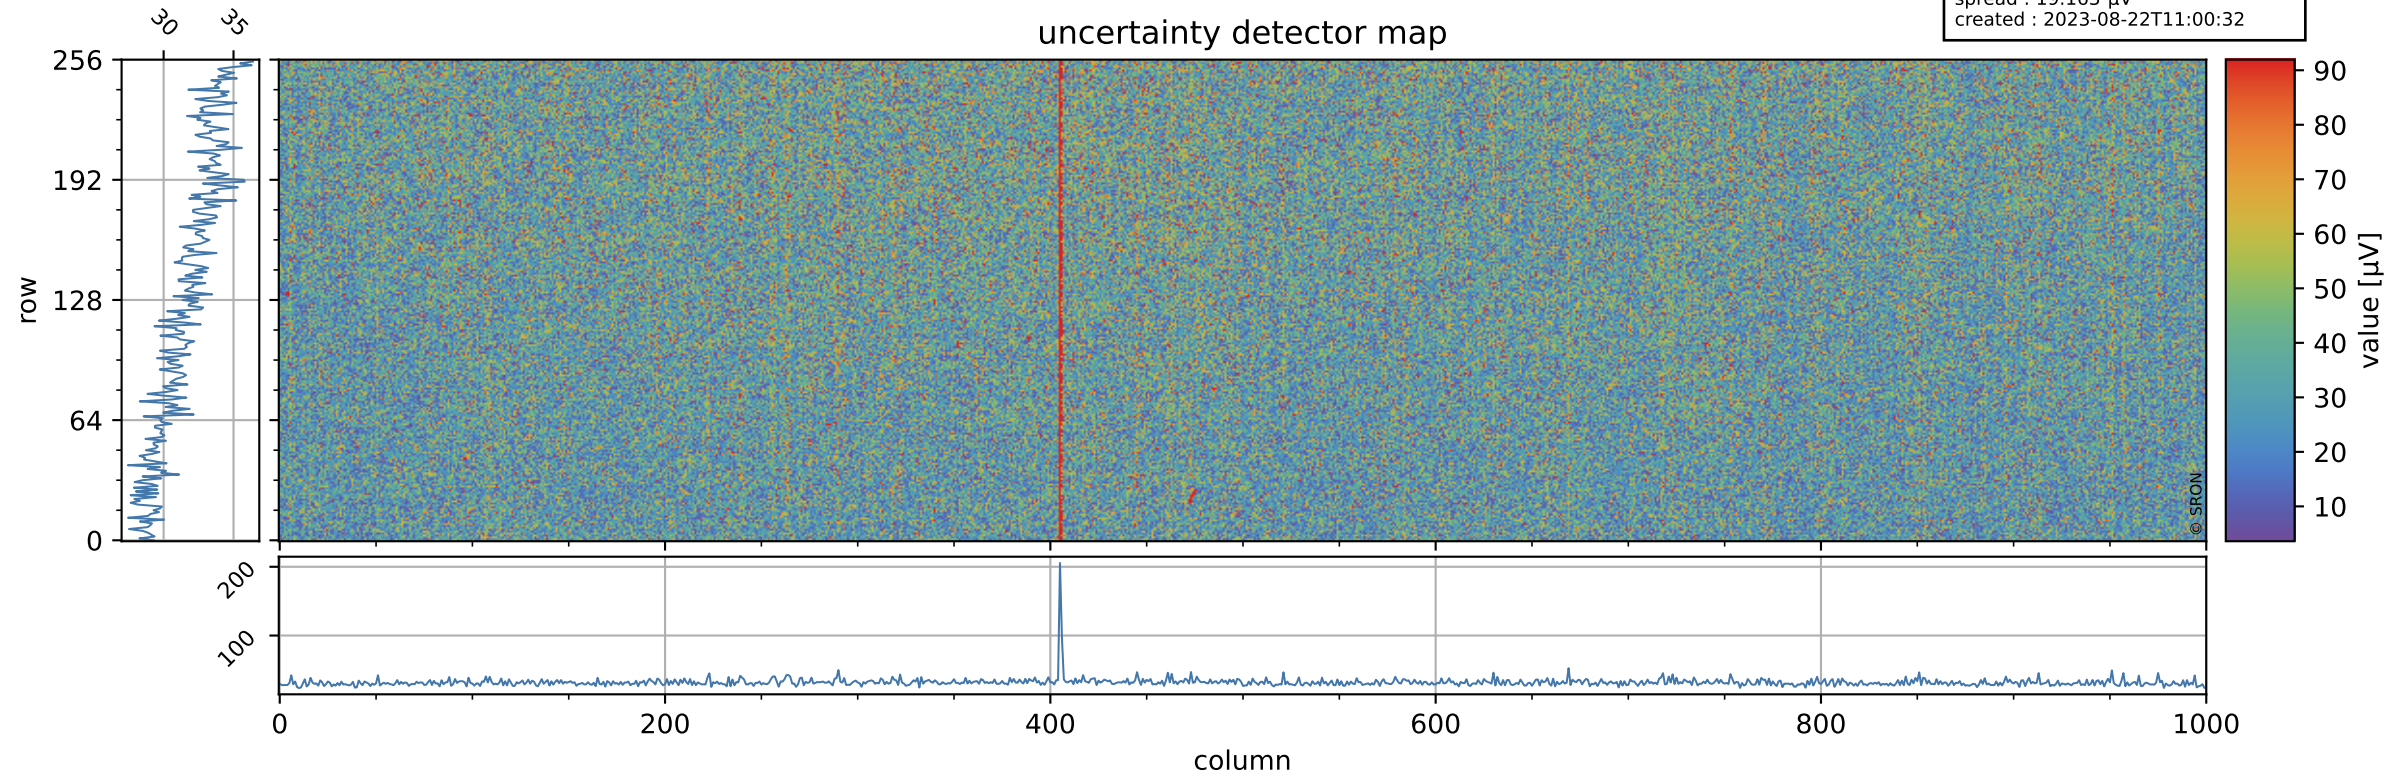

Tropomi SWIR offset (beta nominal)

orbits : 20 in [4132, 4177]
coverage : 2018-07-31 / 2018-08-03
median : 0.52601 V
spread : 0.035932 V
created : 2023-08-22T11:00:32

value detector map

Tropomi SWIR offset (beta nominal)

orbits : 20 in [4132, 4177]
coverage : 2018-07-31 / 2018-08-03
median : 32.268 μV
spread : 19.163 μV
created : 2023-08-22T11:00:32

Tropomi SWIR offset (beta nominal)

orbits : 20 in [4132, 4177]
coverage : 2018-07-31 / 2018-08-03
median : -0.010515 mV
spread : 0.3213 mV
created : 2023-08-22T11:00:33

value compared with SWIR offset CKD

Tropomi SWIR offset (beta nominal) ground-tracks of Sentinel-5P

orbits : 20 in [4132, 4177]
coverage : 2018-07-31 / 2018-08-03
created : 2023-08-22T11:00:33

Tropomi SWIR offset (beta nominal)

orbits : [1867, 4177]
coverage : 2018-02-20 / 2018-08-03
created : 2023-08-22T11:00:33

trend of detector median & temperatures