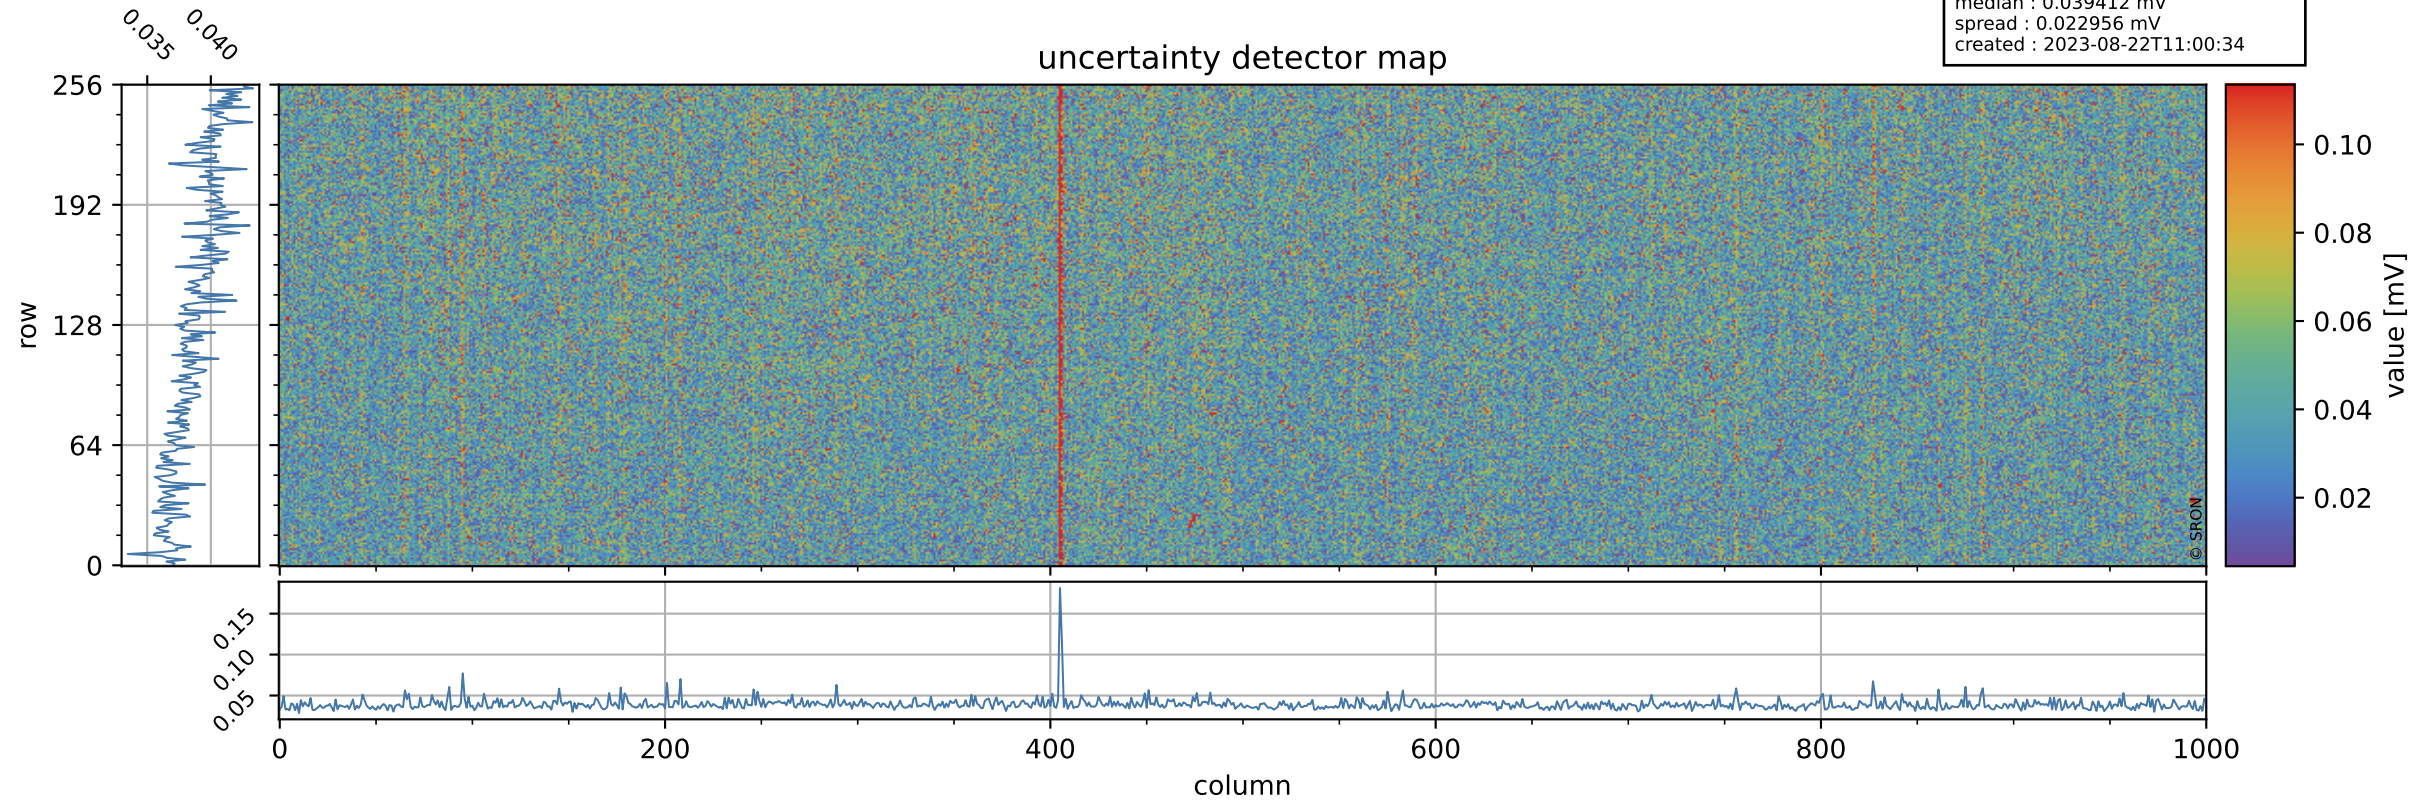

Tropomi SWIR offset (beta nominal)

orbits : 16 in [4177, 4222]
coverage : 2018-08-04 / 2018-08-07
median : 0.52598 V
spread : 0.035931 V
created : 2023-08-22T11:00:34

value detector map

Tropomi SWIR offset (beta nominal)

orbits : 16 in [4177, 4222]
coverage : 2018-08-04 / 2018-08-07
median : 0.039412 mV
spread : 0.022956 mV
created : 2023-08-22T11:00:34

Tropomi SWIR offset (beta nominal)

orbits : 16 in [4177, 4222]
coverage : 2018-08-04 / 2018-08-07
median : -0.03918 mV
spread : 0.32577 mV
created : 2023-08-22T11:00:34

value compared with SWIR offset CKD

Tropomi SWIR offset (beta nominal) ground-tracks of Sentinel-5P

orbits : 16 in [4177, 4222]
coverage : 2018-08-04 / 2018-08-07
created : 2023-08-22T11:00:35

Tropomi SWIR offset (beta nominal)

orbits : [1867, 4222]
coverage : 2018-02-20 / 2018-08-07
created : 2023-08-22T11:00:35

trend of detector median & temperatures