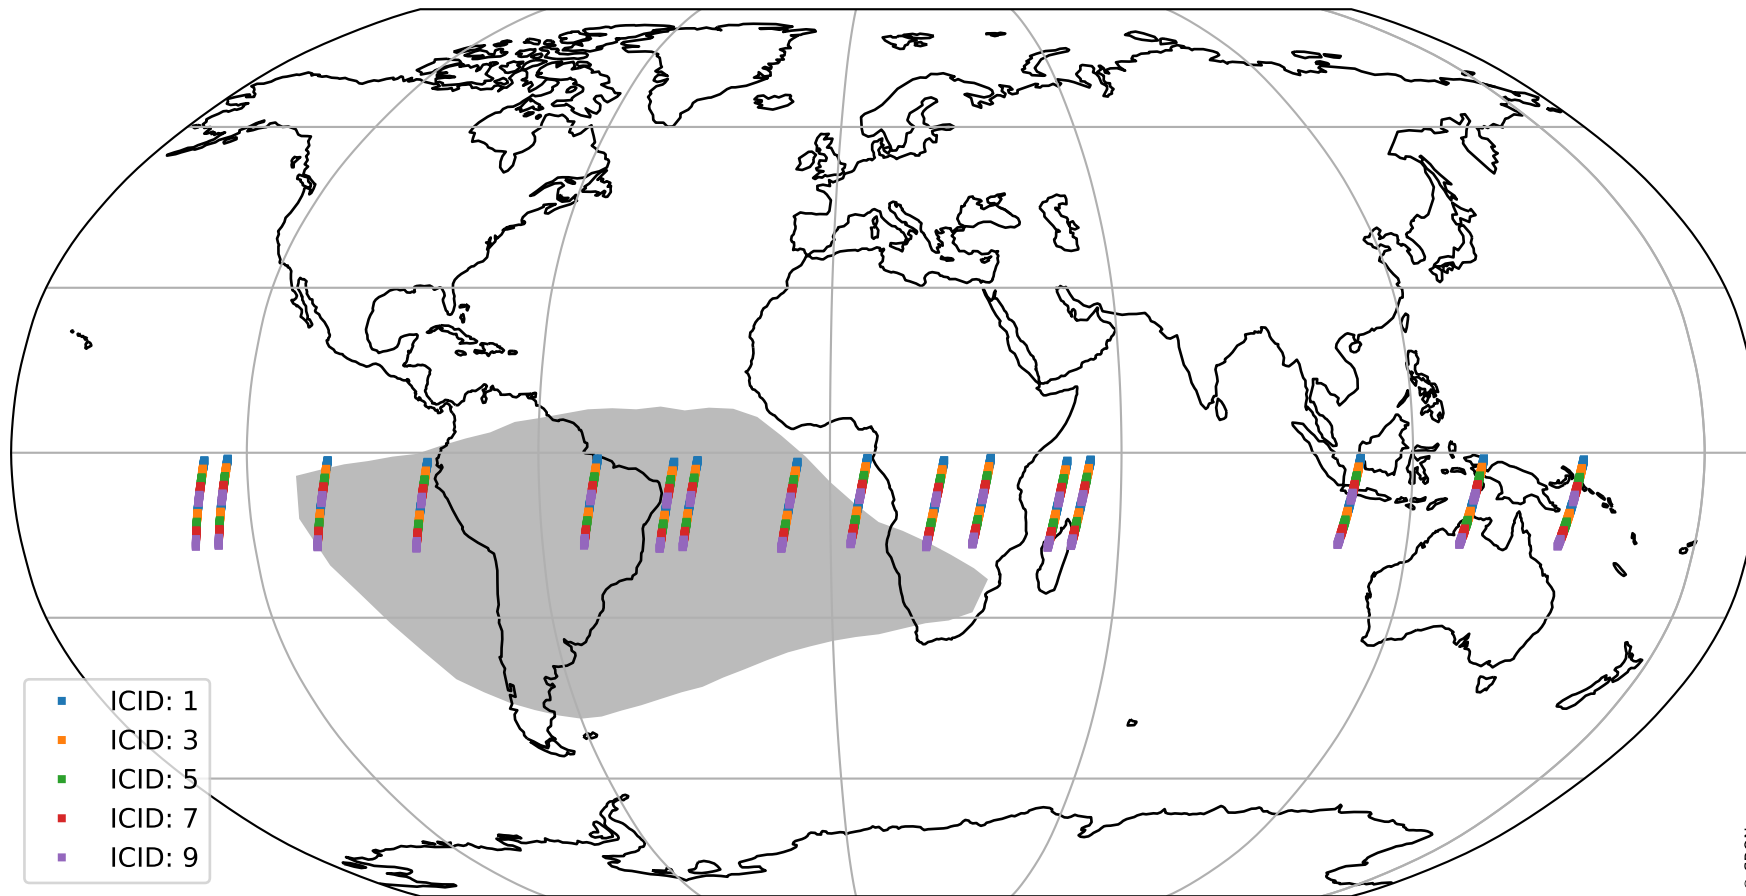

Tropomi SWIR offset (beta nominal)

orbits : 16 in [4177, 4222]
coverage : 2018-08-04 / 2018-08-07
median : 0.52598 V
spread : 0.035931 V
created : 2023-08-22T11:00:34

value detector map

Tropomi SWIR offset (beta nominal)

orbits : 16 in [4177, 4222]
coverage : 2018-08-04 / 2018-08-07
median : 0.039412 mV
spread : 0.022956 mV
created : 2023-08-22T11:00:34

Tropomi SWIR offset (beta nominal)

orbits : 16 in [4177, 4222]
coverage : 2018-08-04 / 2018-08-07
median : -0.03918 mV
spread : 0.32577 mV
created : 2023-08-22T11:00:34

value compared with SWIR offset CKD

Tropomi SWIR offset (beta nominal) ground-tracks of Sentinel-5P

orbits : 16 in [4177, 4222]
coverage : 2018-08-04 / 2018-08-07
created : 2023-08-22T11:00:35

Tropomi SWIR offset (beta nominal)

orbits : [1867, 4222]
coverage : 2018-02-20 / 2018-08-07
created : 2023-08-22T11:00:35

trend of detector median & temperatures