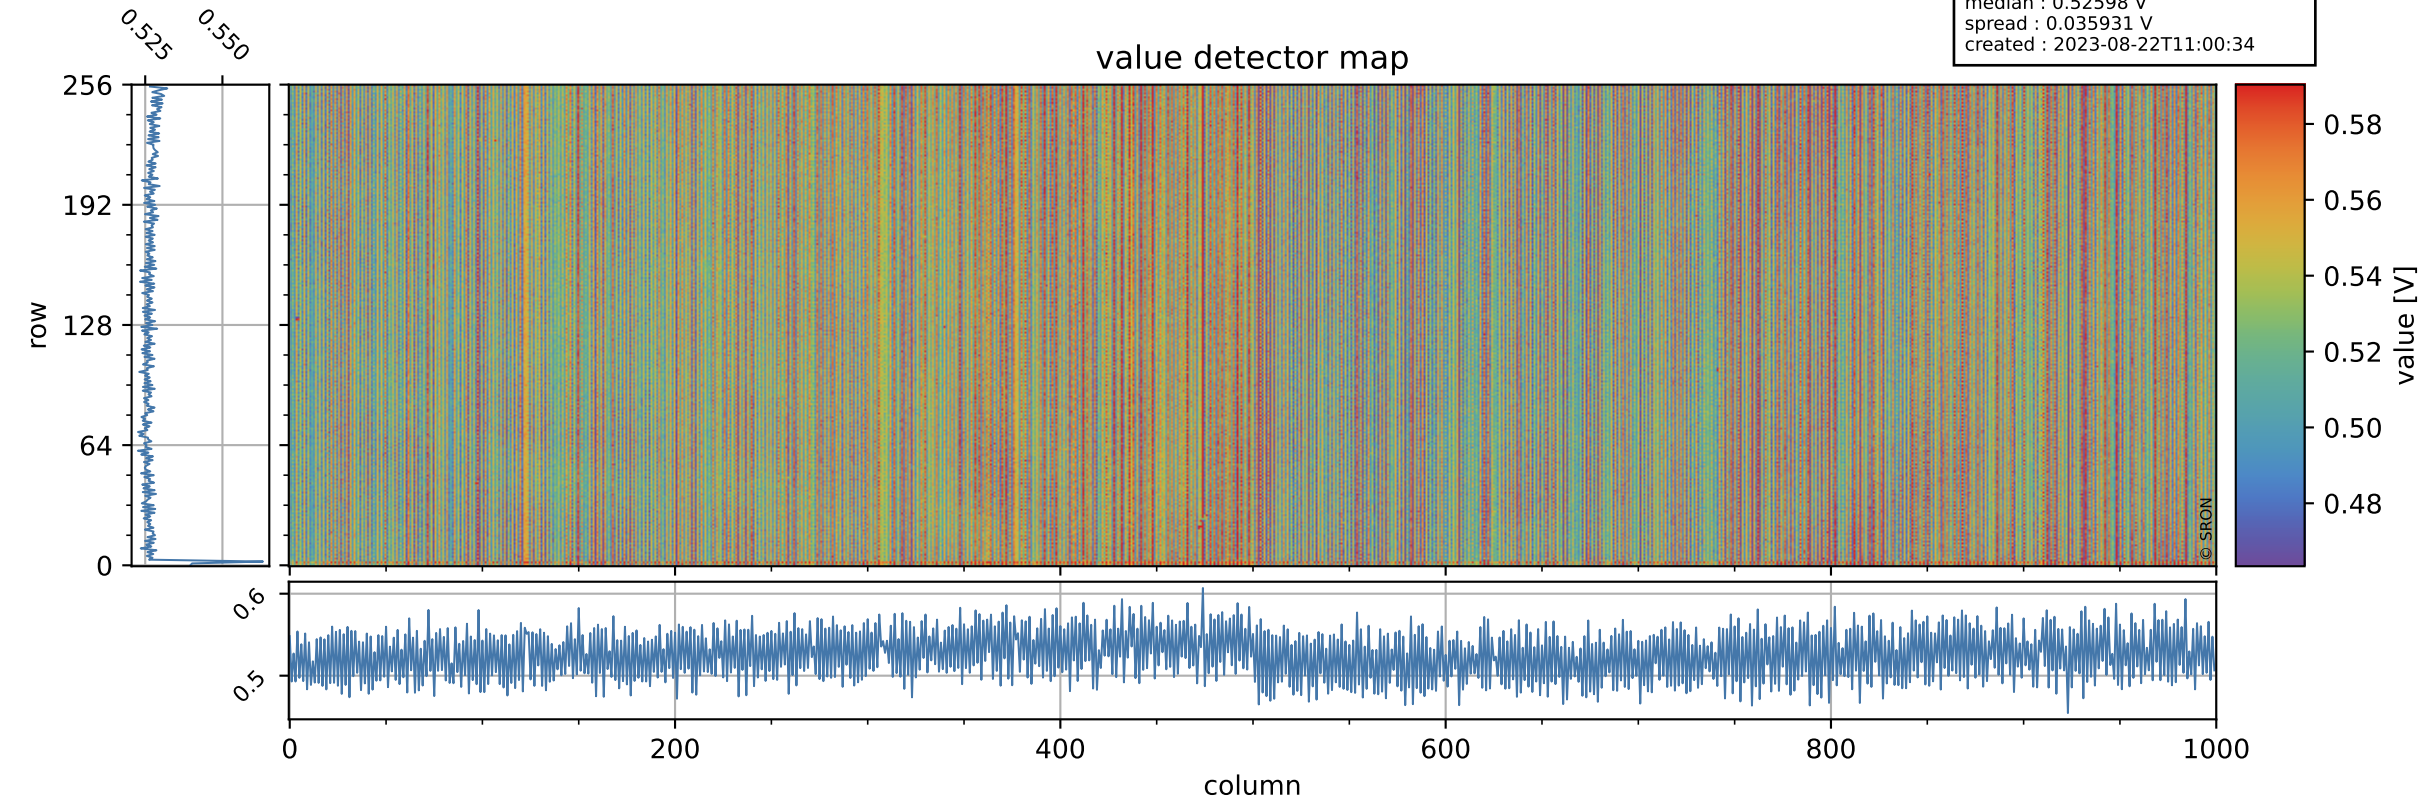

Tropomi SWIR offset (beta nominal)

orbits : 16 in [4177, 4222]
coverage : 2018-08-04 / 2018-08-07
median : 0.52598 V
spread : 0.035931 V
created : 2023-08-22T11:00:34

value detector map

Tropomi SWIR offset (beta nominal)

orbits : 16 in [4177, 4222]
coverage : 2018-08-04 / 2018-08-07
median : 0.039412 mV
spread : 0.022956 mV
created : 2023-08-22T11:00:34

Tropomi SWIR offset (beta nominal)

orbits : 16 in [4177, 4222]
coverage : 2018-08-04 / 2018-08-07
median : -0.03918 mV
spread : 0.32577 mV
created : 2023-08-22T11:00:34

value compared with SWIR offset CKD

Tropomi SWIR offset (beta nominal) ground-tracks of Sentinel-5P

orbits : 16 in [4177, 4222]
coverage : 2018-08-04 / 2018-08-07
created : 2023-08-22T11:00:35

Tropomi SWIR offset (beta nominal)

orbits : [1867, 4222]
coverage : 2018-02-20 / 2018-08-07
created : 2023-08-22T11:00:35

trend of detector median & temperatures