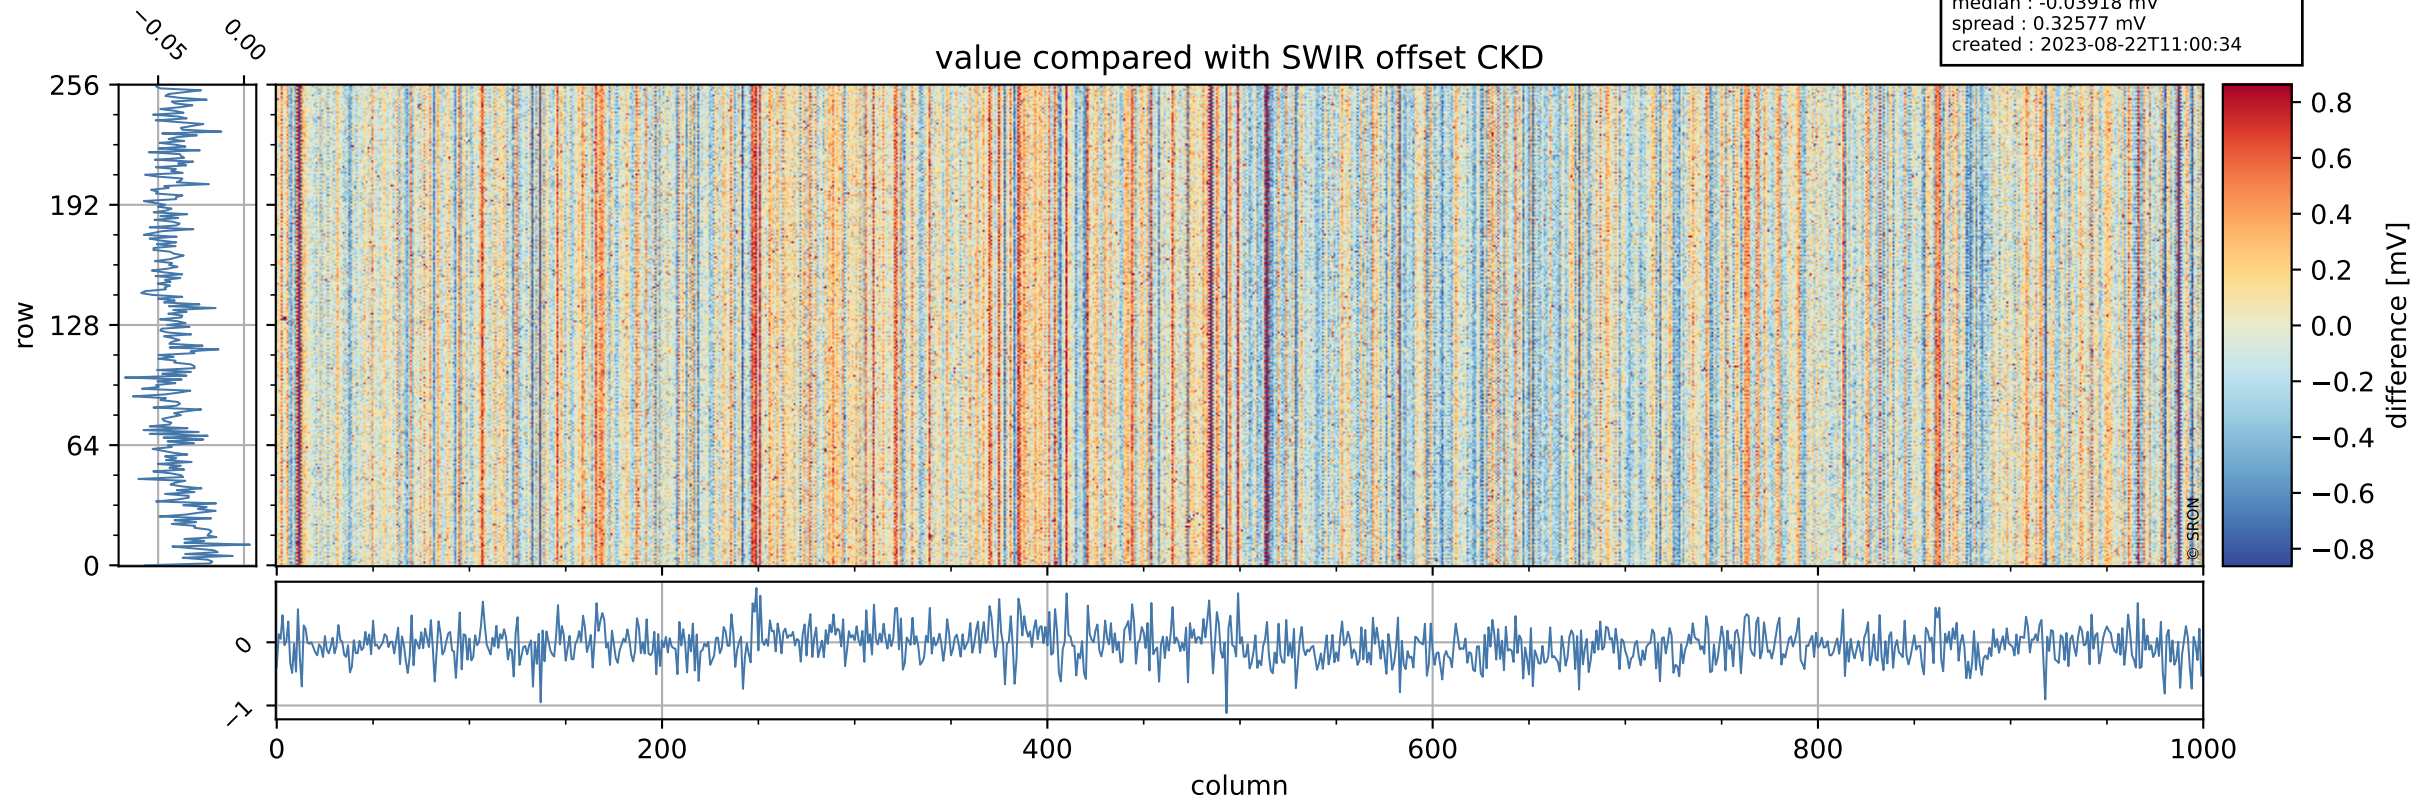

Tropomi SWIR offset (beta nominal)

orbits : 16 in [4177, 4222]
coverage : 2018-08-04 / 2018-08-07
median : 0.52598 V
spread : 0.035931 V
created : 2023-08-22T11:00:34

value detector map

Tropomi SWIR offset (beta nominal)

orbits : 16 in [4177, 4222]
coverage : 2018-08-04 / 2018-08-07
median : 0.039412 mV
spread : 0.022956 mV
created : 2023-08-22T11:00:34

Tropomi SWIR offset (beta nominal)

orbits : 16 in [4177, 4222]
coverage : 2018-08-04 / 2018-08-07
median : -0.03918 mV
spread : 0.32577 mV
created : 2023-08-22T11:00:34

value compared with SWIR offset CKD

Tropomi SWIR offset (beta nominal) ground-tracks of Sentinel-5P

orbits : 16 in [4177, 4222]
coverage : 2018-08-04 / 2018-08-07
created : 2023-08-22T11:00:35

Tropomi SWIR offset (beta nominal)

orbits : [1867, 4222]
coverage : 2018-02-20 / 2018-08-07
created : 2023-08-22T11:00:35

trend of detector median & temperatures