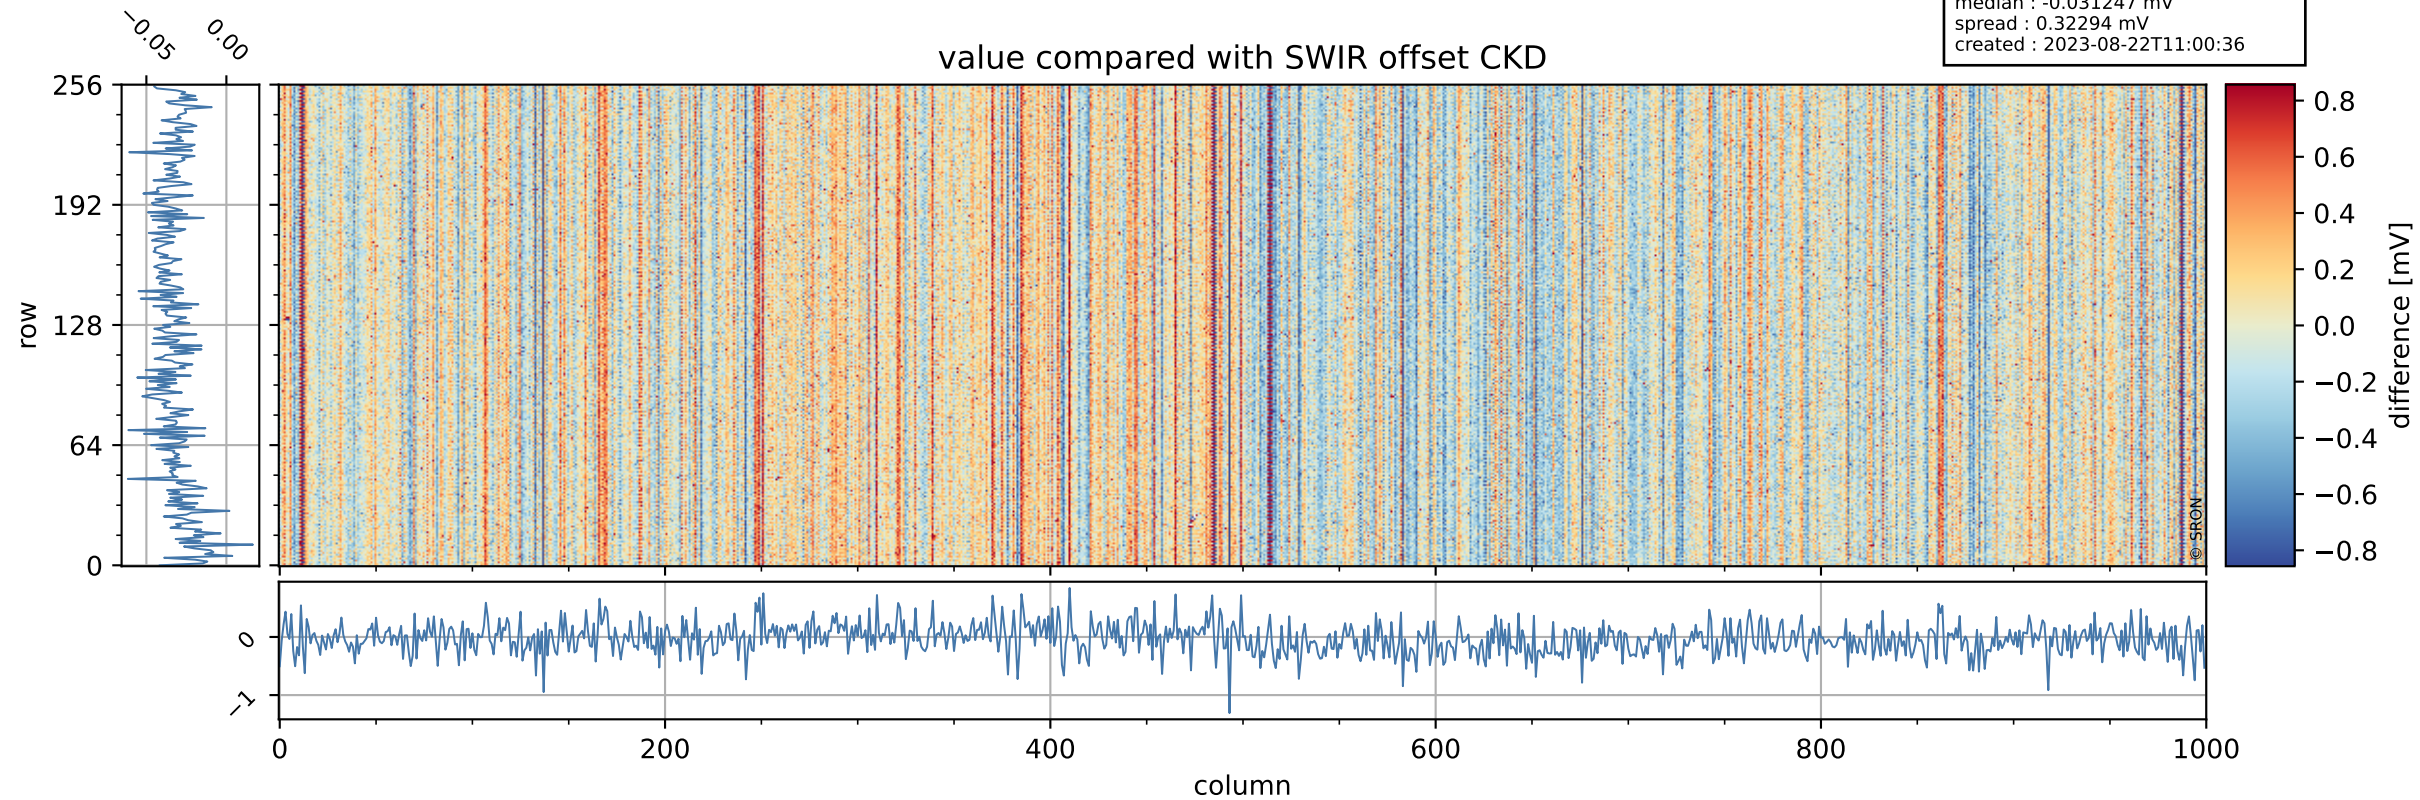

Tropomi SWIR offset (beta nominal)

orbits : 20 in [4222, 4267]
coverage : 2018-08-07 / 2018-08-10
median : 0.52599 V
spread : 0.035931 V
created : 2023-08-22T11:00:36

value detector map

Tropomi SWIR offset (beta nominal)

orbits : 20 in [4222, 4267]
coverage : 2018-08-07 / 2018-08-10
median : 32.876 μV
spread : 19.415 μV
created : 2023-08-22T11:00:36

Tropomi SWIR offset (beta nominal)

orbits : 20 in [4222, 4267]
coverage : 2018-08-07 / 2018-08-10
median : -0.031247 mV
spread : 0.32294 mV
created : 2023-08-22T11:00:36

value compared with SWIR offset CKD

Tropomi SWIR offset (beta nominal) ground-tracks of Sentinel-5P

orbits : 20 in [4222, 4267]
coverage : 2018-08-07 / 2018-08-10
created : 2023-08-22T11:00:37

Tropomi SWIR offset (beta nominal)

orbits : [1867, 4267]
coverage : 2018-02-20 / 2018-08-10
created : 2023-08-22T11:00:37

trend of detector median & temperatures