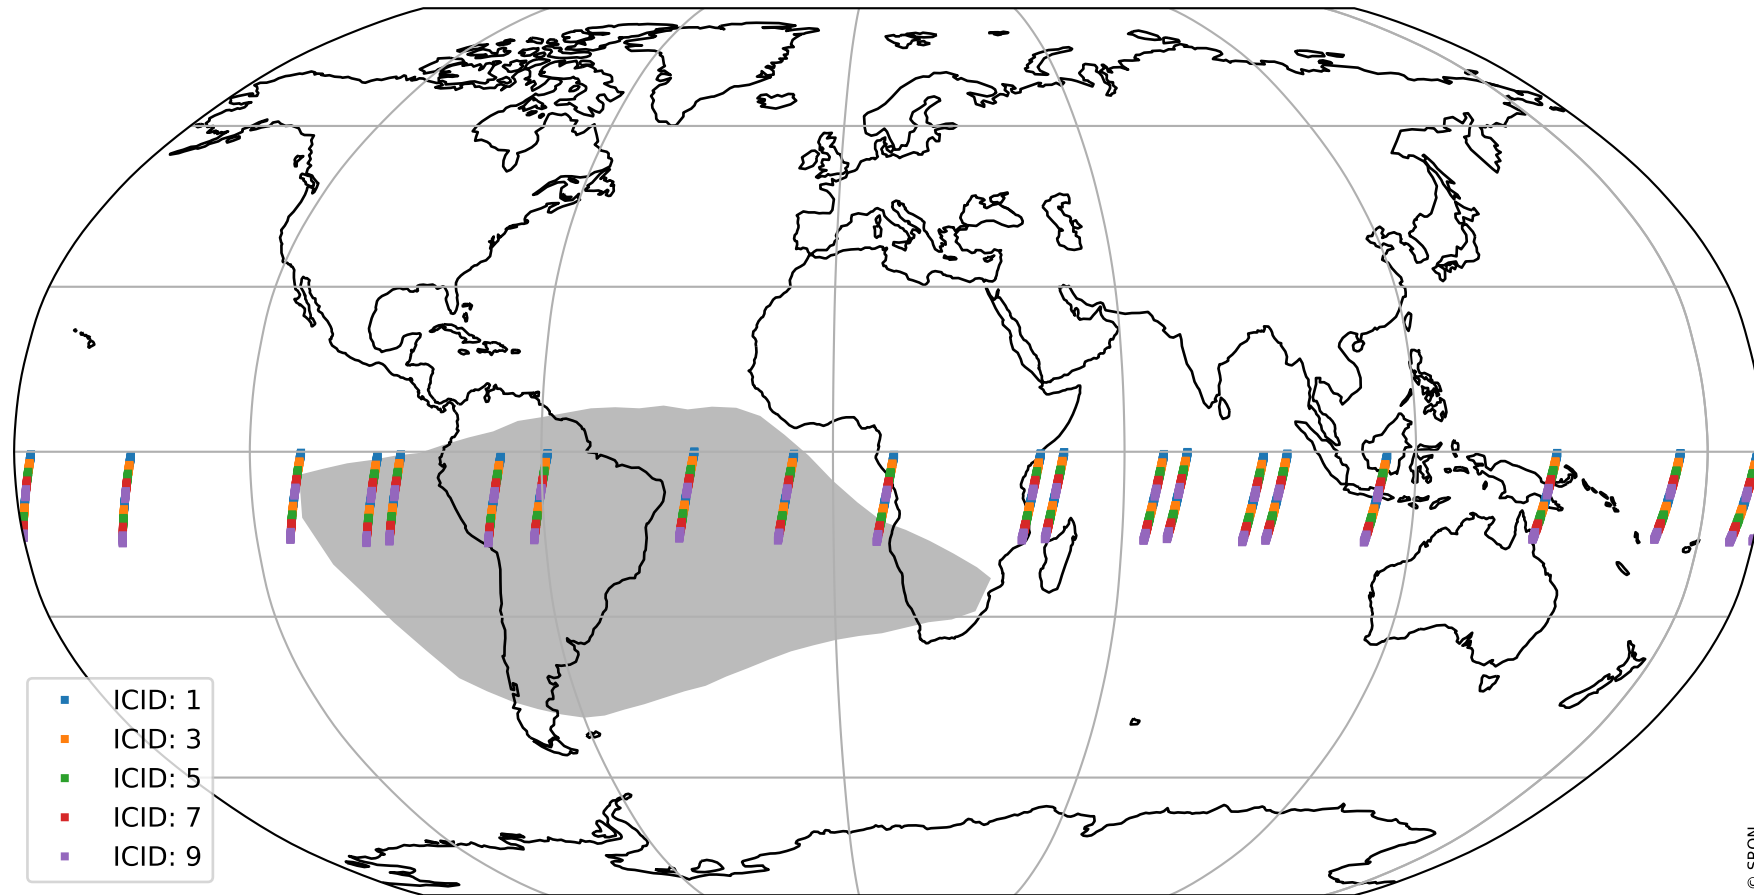

Tropomi SWIR offset (beta nominal)

orbits : 20 in [4222, 4267]
coverage : 2018-08-07 / 2018-08-10
median : 0.52599 V
spread : 0.035931 V
created : 2023-08-22T11:00:36

value detector map

Tropomi SWIR offset (beta nominal)

orbits : 20 in [4222, 4267]
coverage : 2018-08-07 / 2018-08-10
median : 32.876 μV
spread : 19.415 μV
created : 2023-08-22T11:00:36

Tropomi SWIR offset (beta nominal)

orbits : 20 in [4222, 4267]
coverage : 2018-08-07 / 2018-08-10
median : -0.031247 mV
spread : 0.32294 mV
created : 2023-08-22T11:00:36

value compared with SWIR offset CKD

Tropomi SWIR offset (beta nominal) ground-tracks of Sentinel-5P

orbits : 20 in [4222, 4267]
coverage : 2018-08-07 / 2018-08-10
created : 2023-08-22T11:00:37

Tropomi SWIR offset (beta nominal)

orbits : [1867, 4267]
coverage : 2018-02-20 / 2018-08-10
created : 2023-08-22T11:00:37

trend of detector median & temperatures