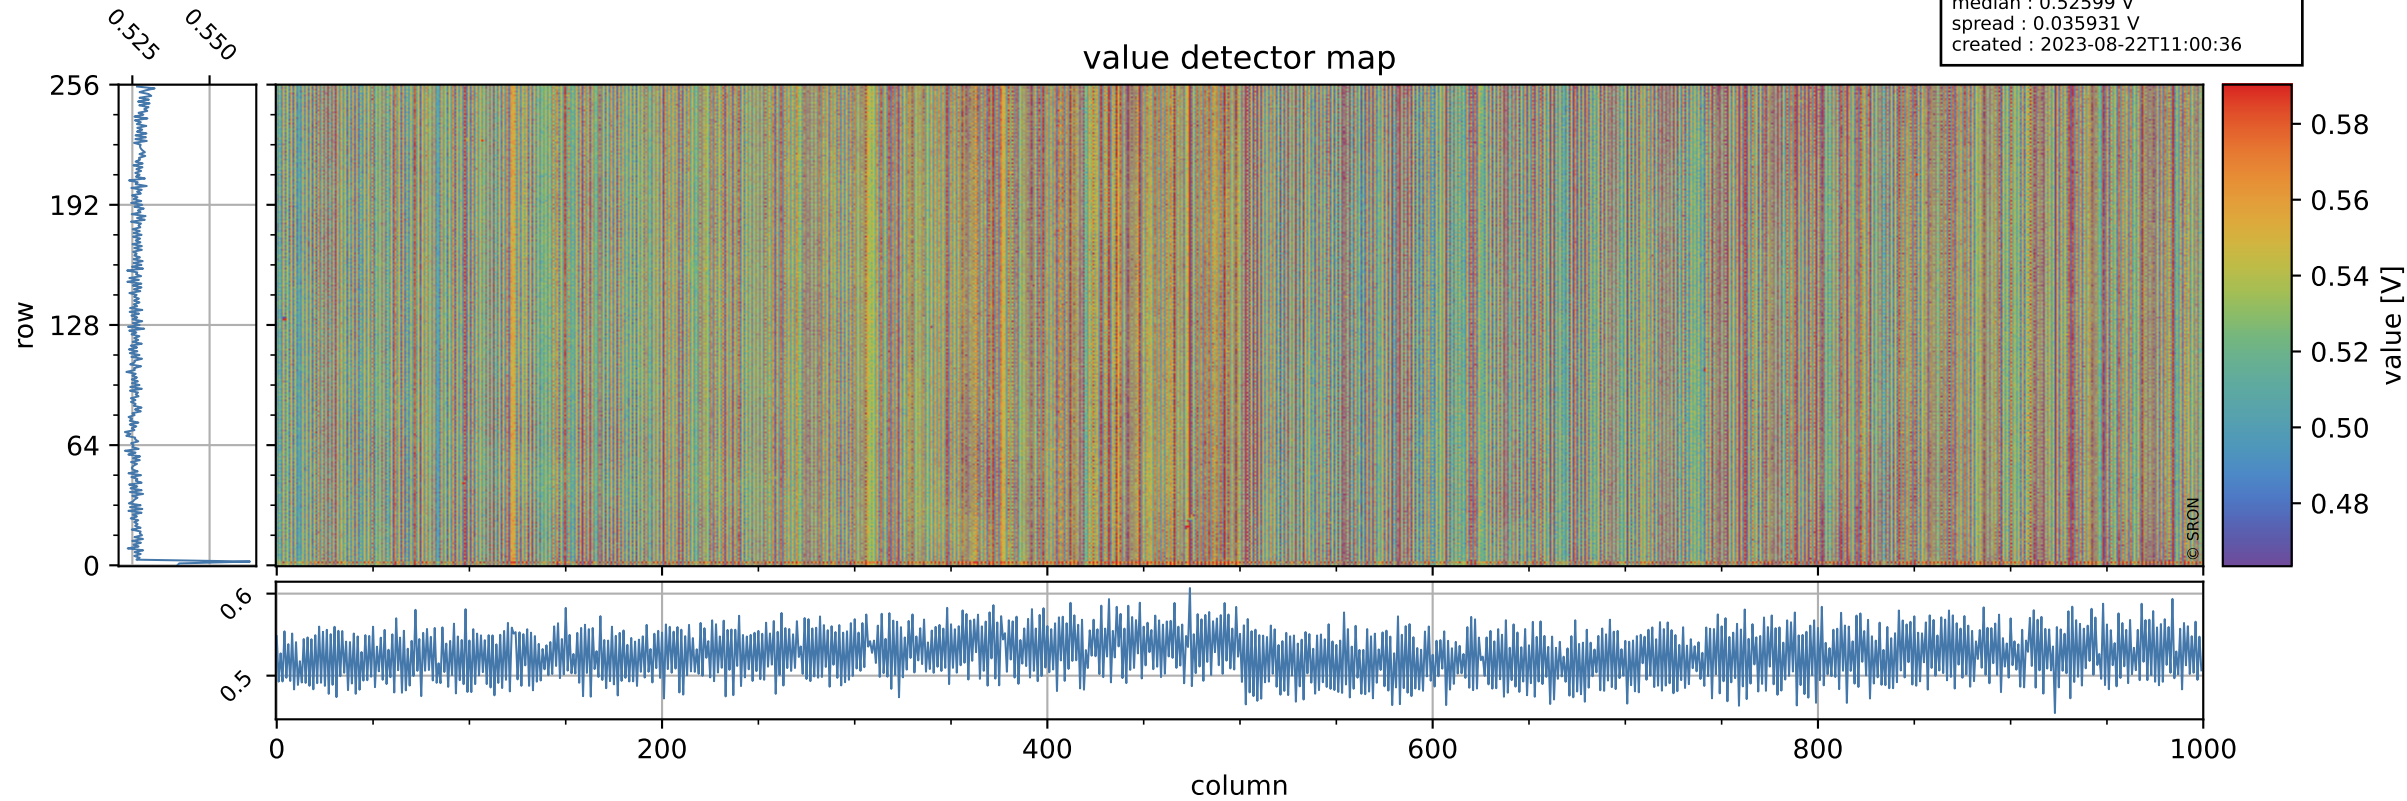

Tropomi SWIR offset (beta nominal)

orbits : 20 in [4222, 4267]
coverage : 2018-08-07 / 2018-08-10
median : 0.52599 V
spread : 0.035931 V
created : 2023-08-22T11:00:36

value detector map

Tropomi SWIR offset (beta nominal)

orbits : 20 in [4222, 4267]
coverage : 2018-08-07 / 2018-08-10
median : 32.876 μV
spread : 19.415 μV
created : 2023-08-22T11:00:36

Tropomi SWIR offset (beta nominal)

orbits : 20 in [4222, 4267]
coverage : 2018-08-07 / 2018-08-10
median : -0.031247 mV
spread : 0.32294 mV
created : 2023-08-22T11:00:36

value compared with SWIR offset CKD

Tropomi SWIR offset (beta nominal) ground-tracks of Sentinel-5P

orbits : 20 in [4222, 4267]
coverage : 2018-08-07 / 2018-08-10
created : 2023-08-22T11:00:37

Tropomi SWIR offset (beta nominal)

orbits : [1867, 4267]
coverage : 2018-02-20 / 2018-08-10
created : 2023-08-22T11:00:37

trend of detector median & temperatures