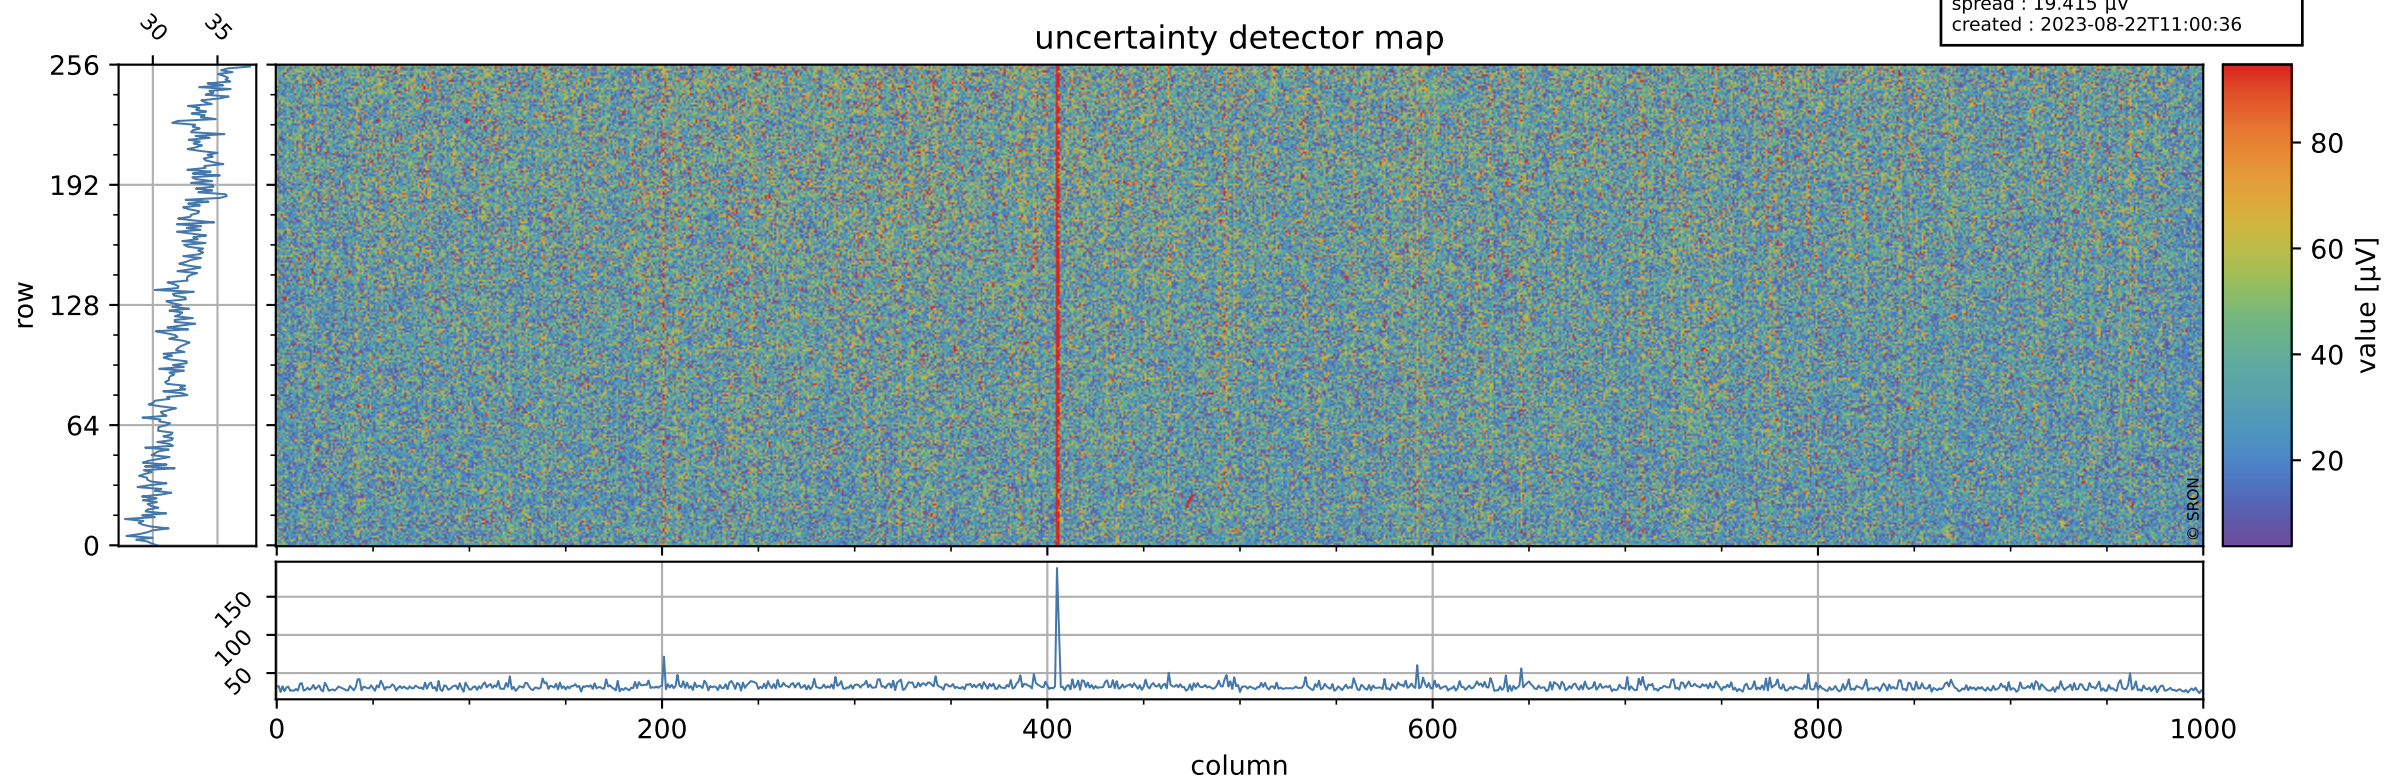

Tropomi SWIR offset (beta nominal)

orbits : 20 in [4222, 4267]
coverage : 2018-08-07 / 2018-08-10
median : 0.52599 V
spread : 0.035931 V
created : 2023-08-22T11:00:36

value detector map

Tropomi SWIR offset (beta nominal)

orbits : 20 in [4222, 4267]
coverage : 2018-08-07 / 2018-08-10
median : 32.876 μV
spread : 19.415 μV
created : 2023-08-22T11:00:36

Tropomi SWIR offset (beta nominal)

orbits : 20 in [4222, 4267]
coverage : 2018-08-07 / 2018-08-10
median : -0.031247 mV
spread : 0.32294 mV
created : 2023-08-22T11:00:36

value compared with SWIR offset CKD

Tropomi SWIR offset (beta nominal) ground-tracks of Sentinel-5P

orbits : 20 in [4222, 4267]
coverage : 2018-08-07 / 2018-08-10
created : 2023-08-22T11:00:37

Tropomi SWIR offset (beta nominal)

orbits : [1867, 4267]
coverage : 2018-02-20 / 2018-08-10
created : 2023-08-22T11:00:37

trend of detector median & temperatures