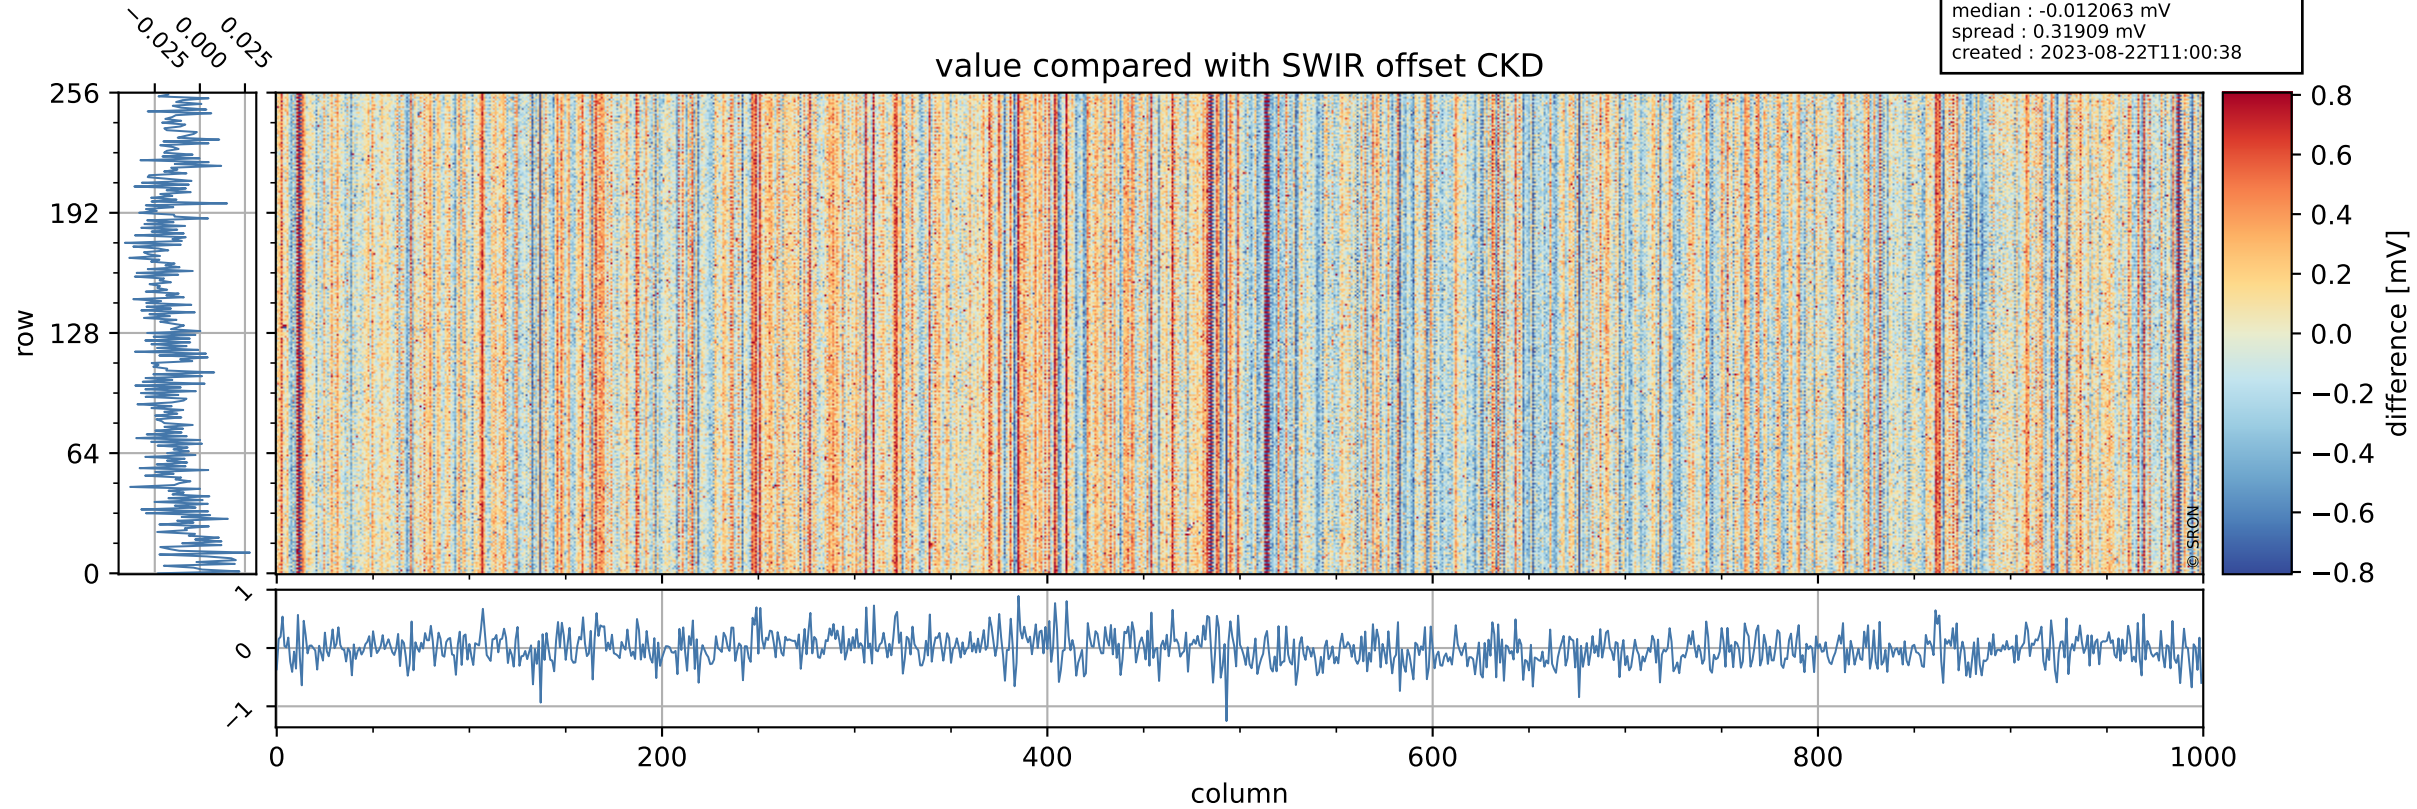

Tropomi SWIR offset (beta nominal)

orbits : 20 in [4312, 4357]
coverage : 2018-08-13 / 2018-08-16
median : 0.52601 V
spread : 0.035926 V
created : 2023-08-22T11:00:37

value detector map

Tropomi SWIR offset (beta nominal)

orbits : 20 in [4312, 4357]
coverage : 2018-08-13 / 2018-08-16
median : 32.461 μV
spread : 19.156 μV
created : 2023-08-22T11:00:38

Tropomi SWIR offset (beta nominal)

orbits : 20 in [4312, 4357]
coverage : 2018-08-13 / 2018-08-16
median : -0.012063 mV
spread : 0.31909 mV
created : 2023-08-22T11:00:38

value compared with SWIR offset CKD

Tropomi SWIR offset (beta nominal) ground-tracks of Sentinel-5P

orbits : 20 in [4312, 4357]
coverage : 2018-08-13 / 2018-08-16
created : 2023-08-22T11:00:38

Tropomi SWIR offset (beta nominal)

orbits : [1867, 4357]
coverage : 2018-02-20 / 2018-08-16
created : 2023-08-22T11:00:38

trend of detector median & temperatures