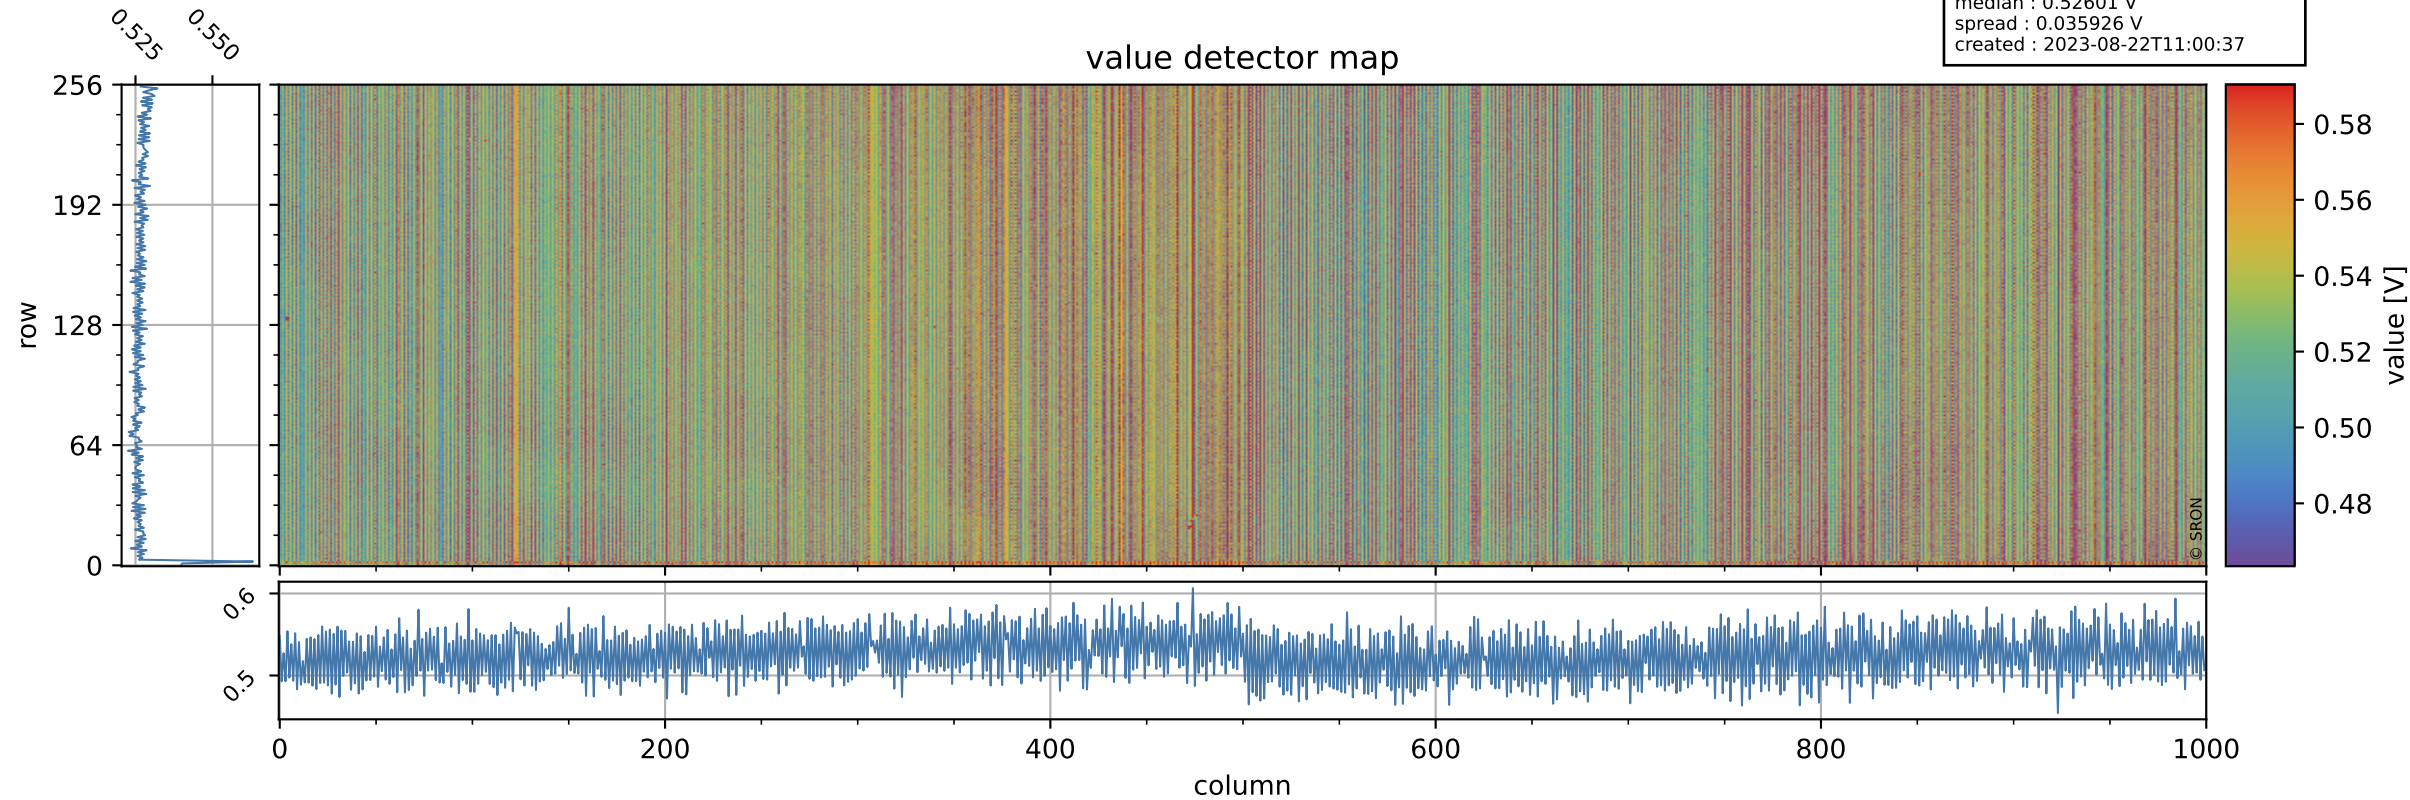

Tropomi SWIR offset (beta nominal)

orbits : 20 in [4312, 4357]
coverage : 2018-08-13 / 2018-08-16
median : 0.52601 V
spread : 0.035926 V
created : 2023-08-22T11:00:37

value detector map

Tropomi SWIR offset (beta nominal)

orbits : 20 in [4312, 4357]
coverage : 2018-08-13 / 2018-08-16
median : 32.461 μV
spread : 19.156 μV
created : 2023-08-22T11:00:38

Tropomi SWIR offset (beta nominal)

orbits : 20 in [4312, 4357]
coverage : 2018-08-13 / 2018-08-16
median : -0.012063 mV
spread : 0.31909 mV
created : 2023-08-22T11:00:38

value compared with SWIR offset CKD

Tropomi SWIR offset (beta nominal) ground-tracks of Sentinel-5P

orbits : 20 in [4312, 4357]
coverage : 2018-08-13 / 2018-08-16
created : 2023-08-22T11:00:38

Tropomi SWIR offset (beta nominal)

orbits : [1867, 4357]
coverage : 2018-02-20 / 2018-08-16
created : 2023-08-22T11:00:38

trend of detector median & temperatures