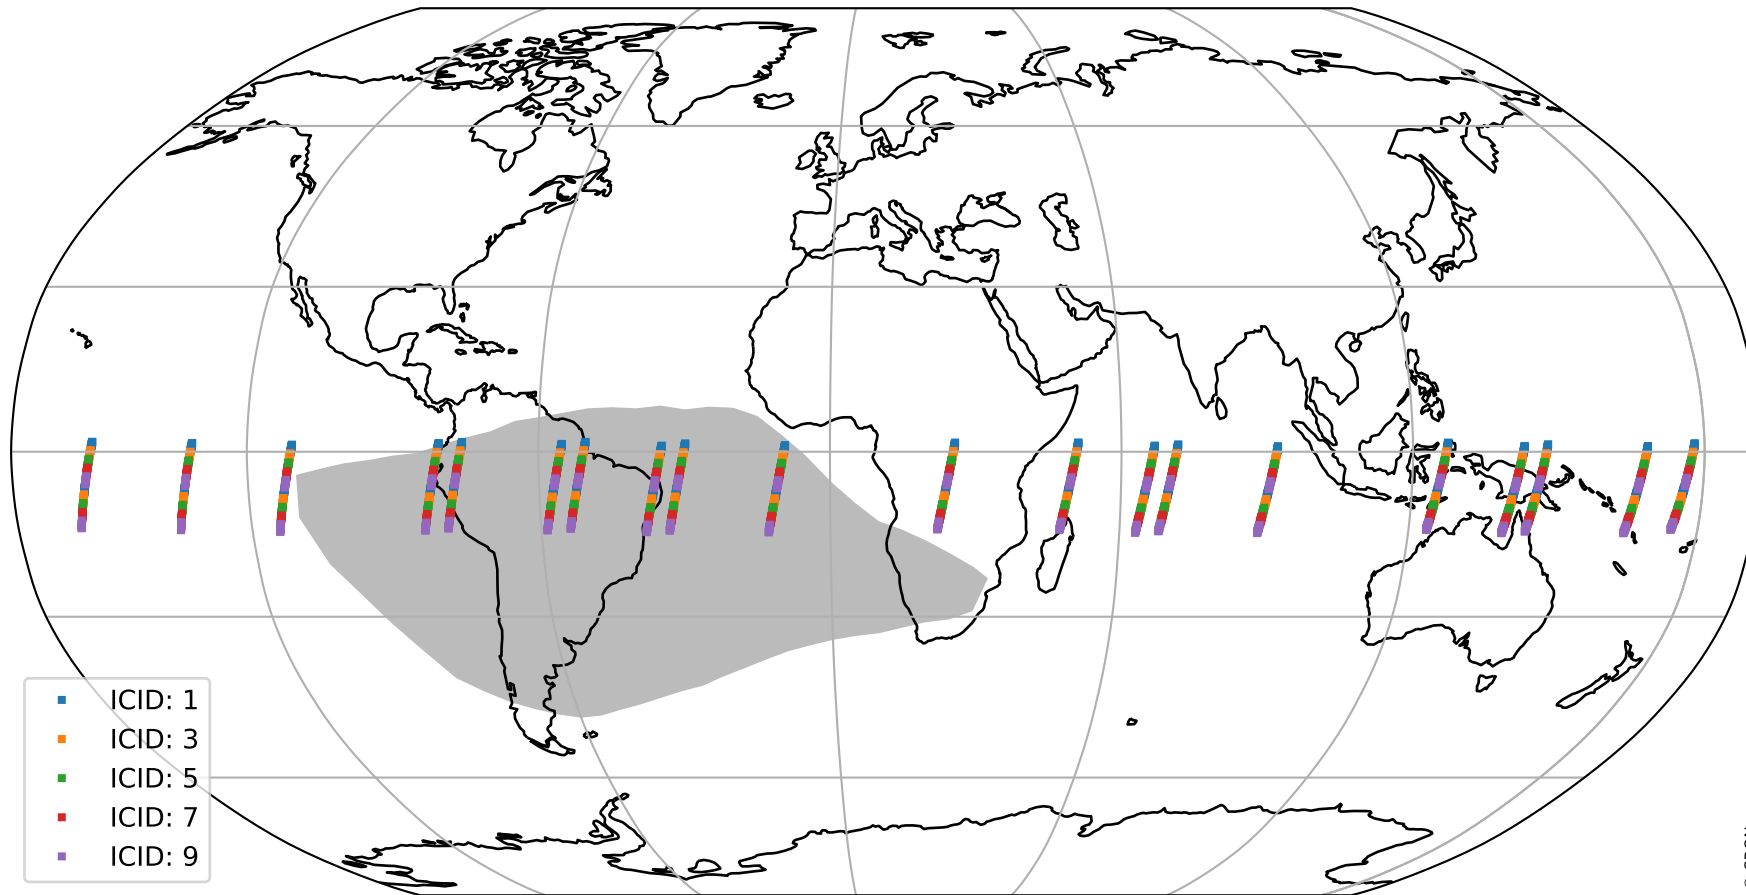

Tropomi SWIR offset (beta nominal)

orbits : 20 in [4312, 4357]
coverage : 2018-08-13 / 2018-08-16
median : 0.52601 V
spread : 0.035926 V
created : 2023-08-22T11:00:37

value detector map

Tropomi SWIR offset (beta nominal)

orbits : 20 in [4312, 4357]
coverage : 2018-08-13 / 2018-08-16
median : 32.461 μV
spread : 19.156 μV
created : 2023-08-22T11:00:38

Tropomi SWIR offset (beta nominal)

orbits : 20 in [4312, 4357]
coverage : 2018-08-13 / 2018-08-16
median : -0.012063 mV
spread : 0.31909 mV
created : 2023-08-22T11:00:38

value compared with SWIR offset CKD

Tropomi SWIR offset (beta nominal) ground-tracks of Sentinel-5P

orbits : 20 in [4312, 4357]
coverage : 2018-08-13 / 2018-08-16
created : 2023-08-22T11:00:38

Tropomi SWIR offset (beta nominal)

orbits : [1867, 4357]
coverage : 2018-02-20 / 2018-08-16
created : 2023-08-22T11:00:38

trend of detector median & temperatures