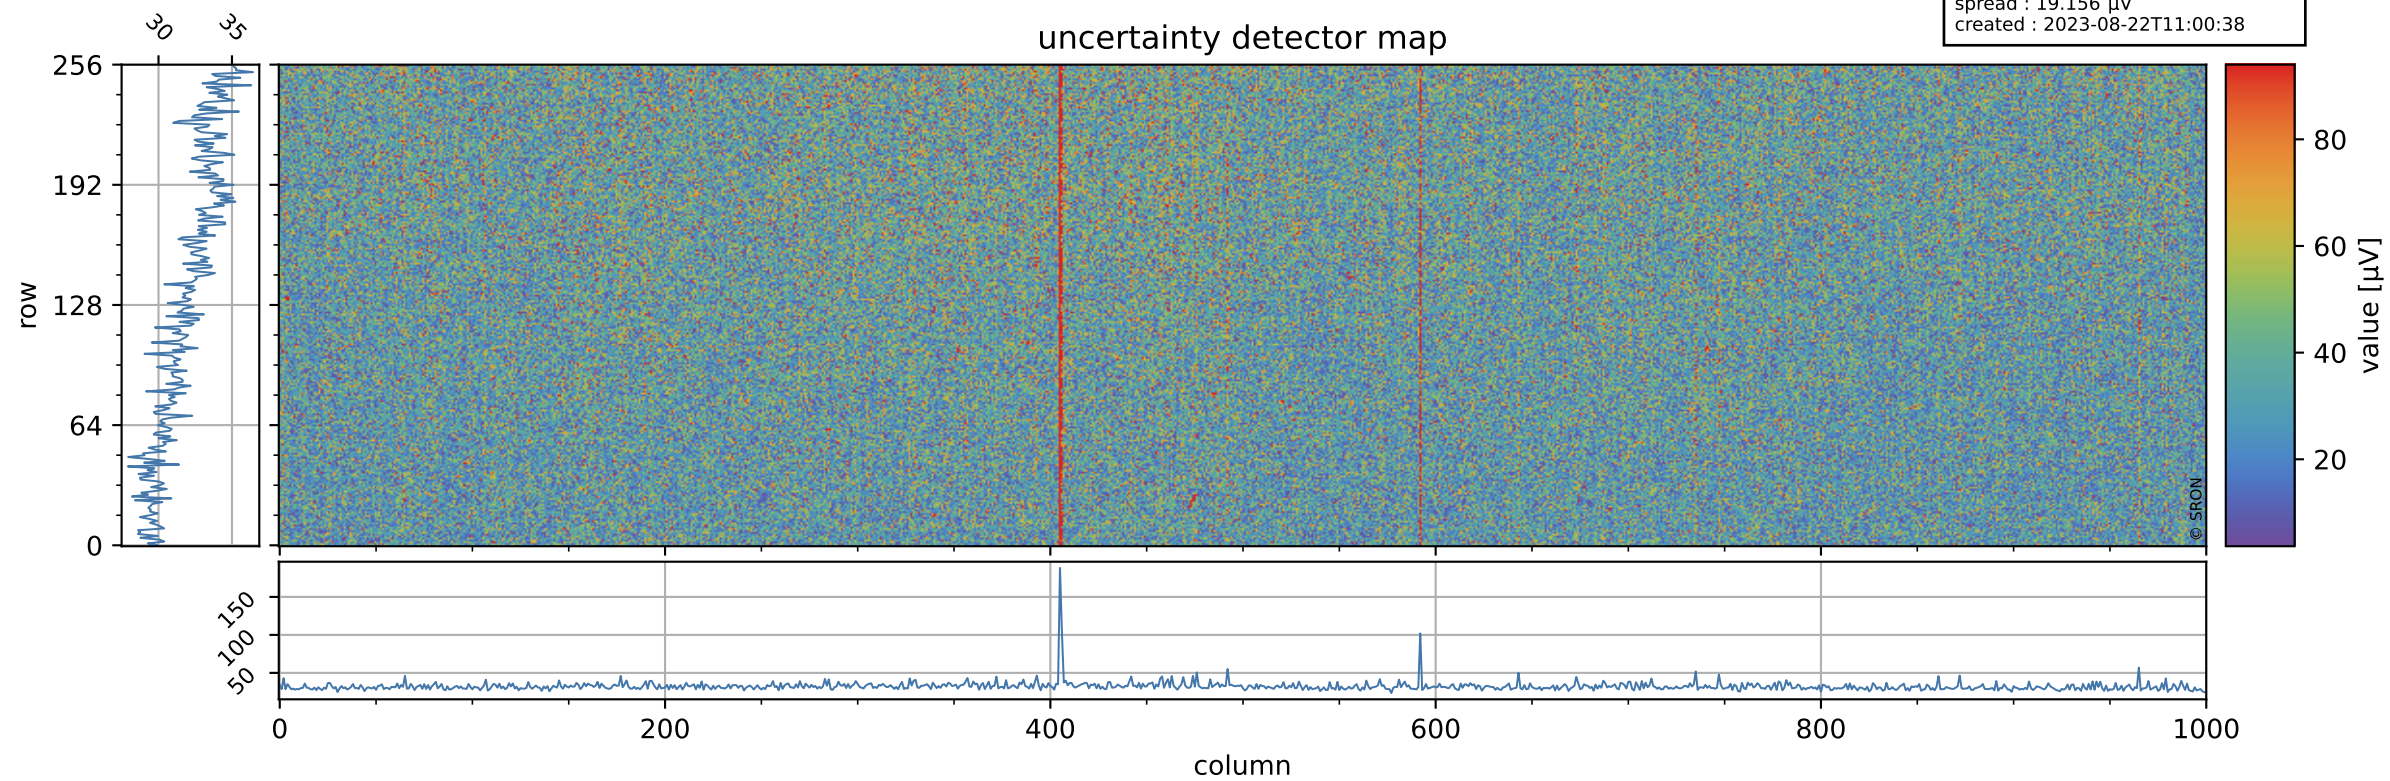

Tropomi SWIR offset (beta nominal)

orbits : 20 in [4312, 4357]
coverage : 2018-08-13 / 2018-08-16
median : 0.52601 V
spread : 0.035926 V
created : 2023-08-22T11:00:37

value detector map

Tropomi SWIR offset (beta nominal)

orbits : 20 in [4312, 4357]
coverage : 2018-08-13 / 2018-08-16
median : 32.461 μV
spread : 19.156 μV
created : 2023-08-22T11:00:38

Tropomi SWIR offset (beta nominal)

orbits : 20 in [4312, 4357]
coverage : 2018-08-13 / 2018-08-16
median : -0.012063 mV
spread : 0.31909 mV
created : 2023-08-22T11:00:38

value compared with SWIR offset CKD

Tropomi SWIR offset (beta nominal) ground-tracks of Sentinel-5P

orbits : 20 in [4312, 4357]
coverage : 2018-08-13 / 2018-08-16
created : 2023-08-22T11:00:38

Tropomi SWIR offset (beta nominal)

orbits : [1867, 4357]
coverage : 2018-02-20 / 2018-08-16
created : 2023-08-22T11:00:38

trend of detector median & temperatures