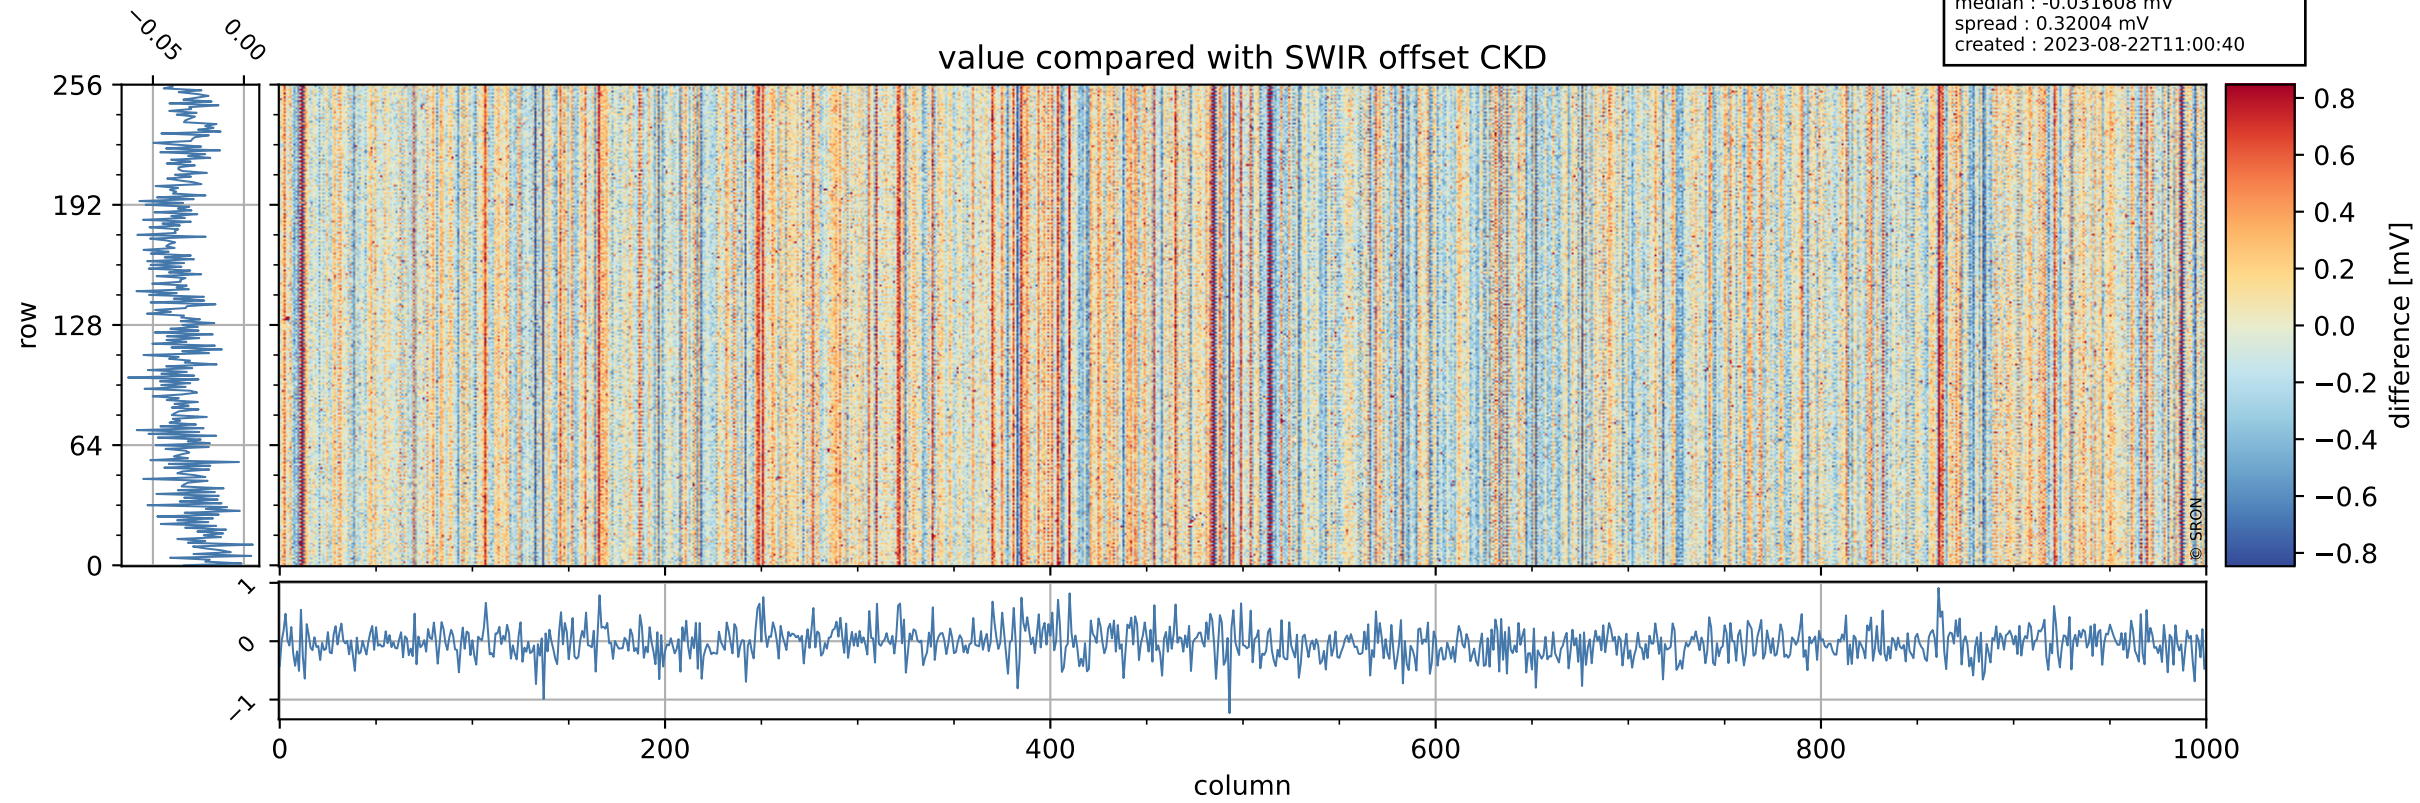

Tropomi SWIR offset (beta nominal)

orbits : 19 in [4357, 4402]
coverage : 2018-08-16 / 2018-08-19
median : 0.52599 V
spread : 0.035929 V
created : 2023-08-22T11:00:39

value detector map

Tropomi SWIR offset (beta nominal)

orbits : 19 in [4357, 4402]
coverage : 2018-08-16 / 2018-08-19
median : 33.659 μV
spread : 19.879 μV
created : 2023-08-22T11:00:39

Tropomi SWIR offset (beta nominal)

orbits : 19 in [4357, 4402]
coverage : 2018-08-16 / 2018-08-19
median : -0.031608 mV
spread : 0.32004 mV
created : 2023-08-22T11:00:40

value compared with SWIR offset CKD

Tropomi SWIR offset (beta nominal) ground-tracks of Sentinel-5P

orbits : 19 in [4357, 4402]
coverage : 2018-08-16 / 2018-08-19
created : 2023-08-22T11:00:40

Tropomi SWIR offset (beta nominal)

orbits : [1867, 4402]
coverage : 2018-02-20 / 2018-08-19
created : 2023-08-22T11:00:40

trend of detector median & temperatures