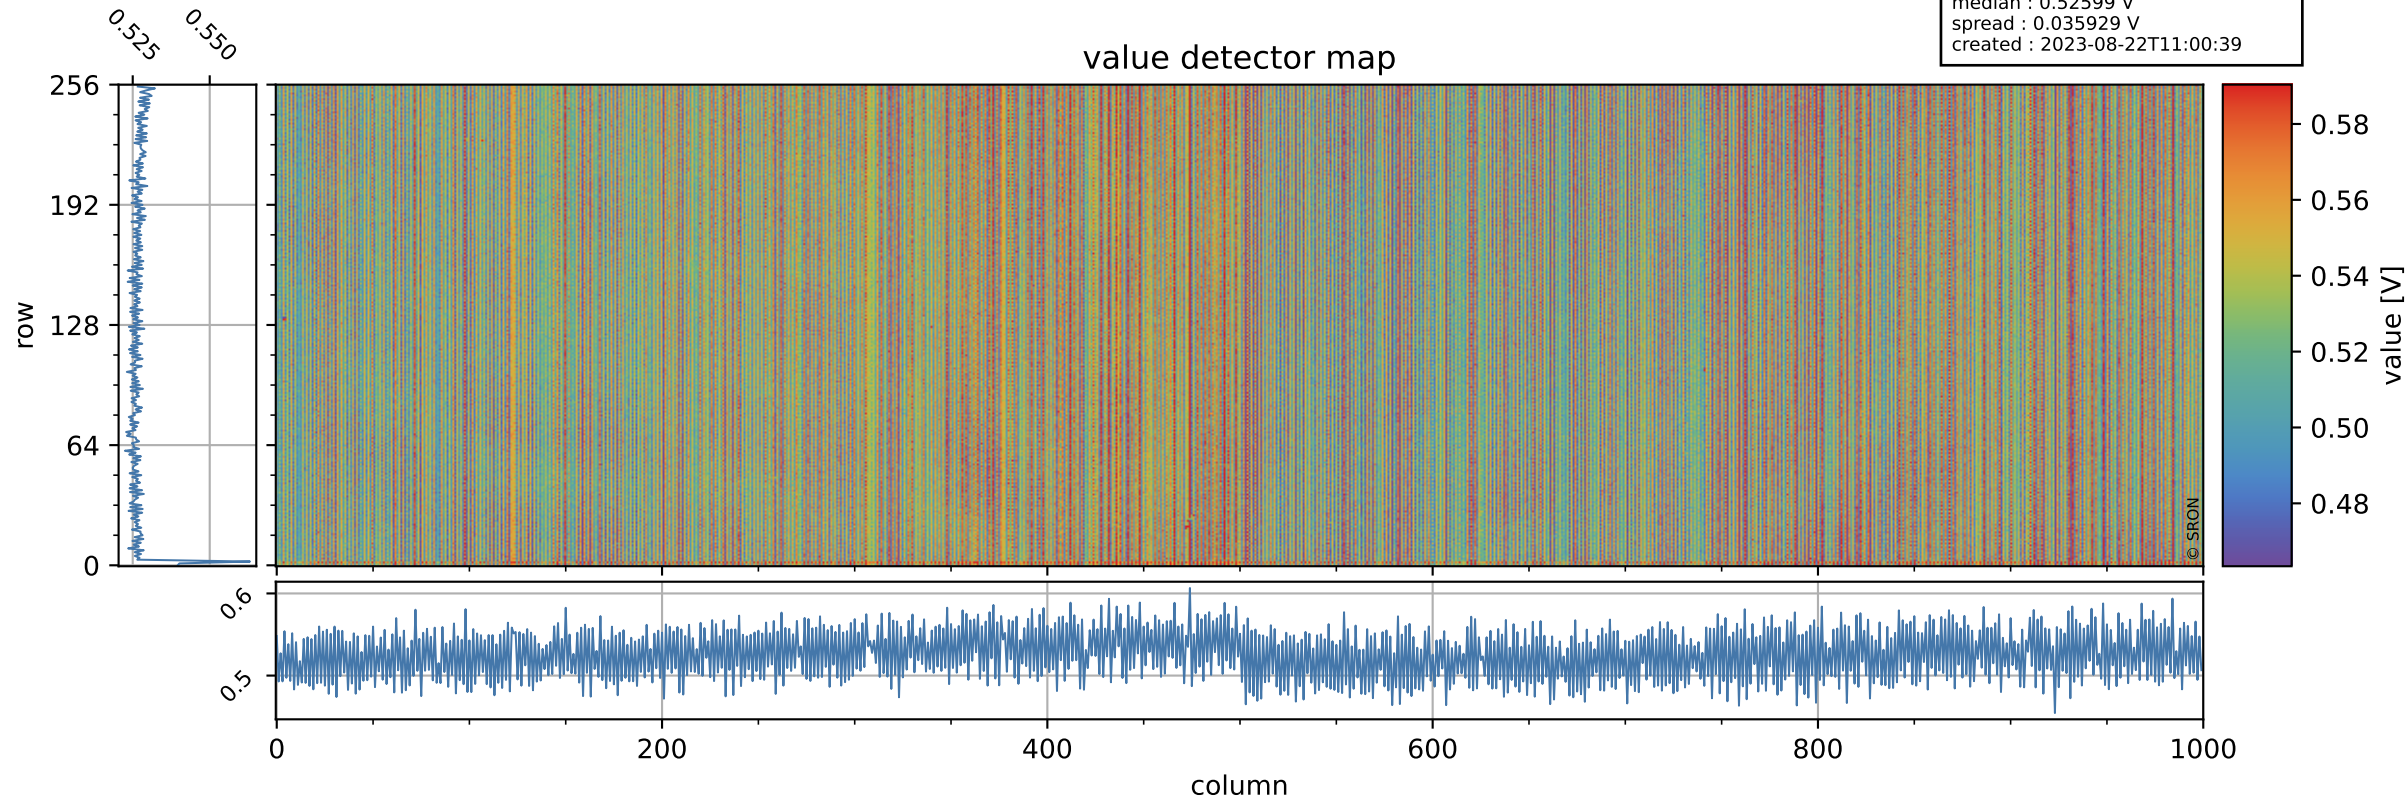

Tropomi SWIR offset (beta nominal)

orbits : 19 in [4357, 4402]
coverage : 2018-08-16 / 2018-08-19
median : 0.52599 V
spread : 0.035929 V
created : 2023-08-22T11:00:39

value detector map

Tropomi SWIR offset (beta nominal)

orbits : 19 in [4357, 4402]
coverage : 2018-08-16 / 2018-08-19
median : 33.659 μV
spread : 19.879 μV
created : 2023-08-22T11:00:39

Tropomi SWIR offset (beta nominal)

orbits : 19 in [4357, 4402]
coverage : 2018-08-16 / 2018-08-19
median : -0.031608 mV
spread : 0.32004 mV
created : 2023-08-22T11:00:40

value compared with SWIR offset CKD

Tropomi SWIR offset (beta nominal) ground-tracks of Sentinel-5P

orbits : 19 in [4357, 4402]
coverage : 2018-08-16 / 2018-08-19
created : 2023-08-22T11:00:40

Tropomi SWIR offset (beta nominal)

orbits : [1867, 4402]
coverage : 2018-02-20 / 2018-08-19
created : 2023-08-22T11:00:40

trend of detector median & temperatures