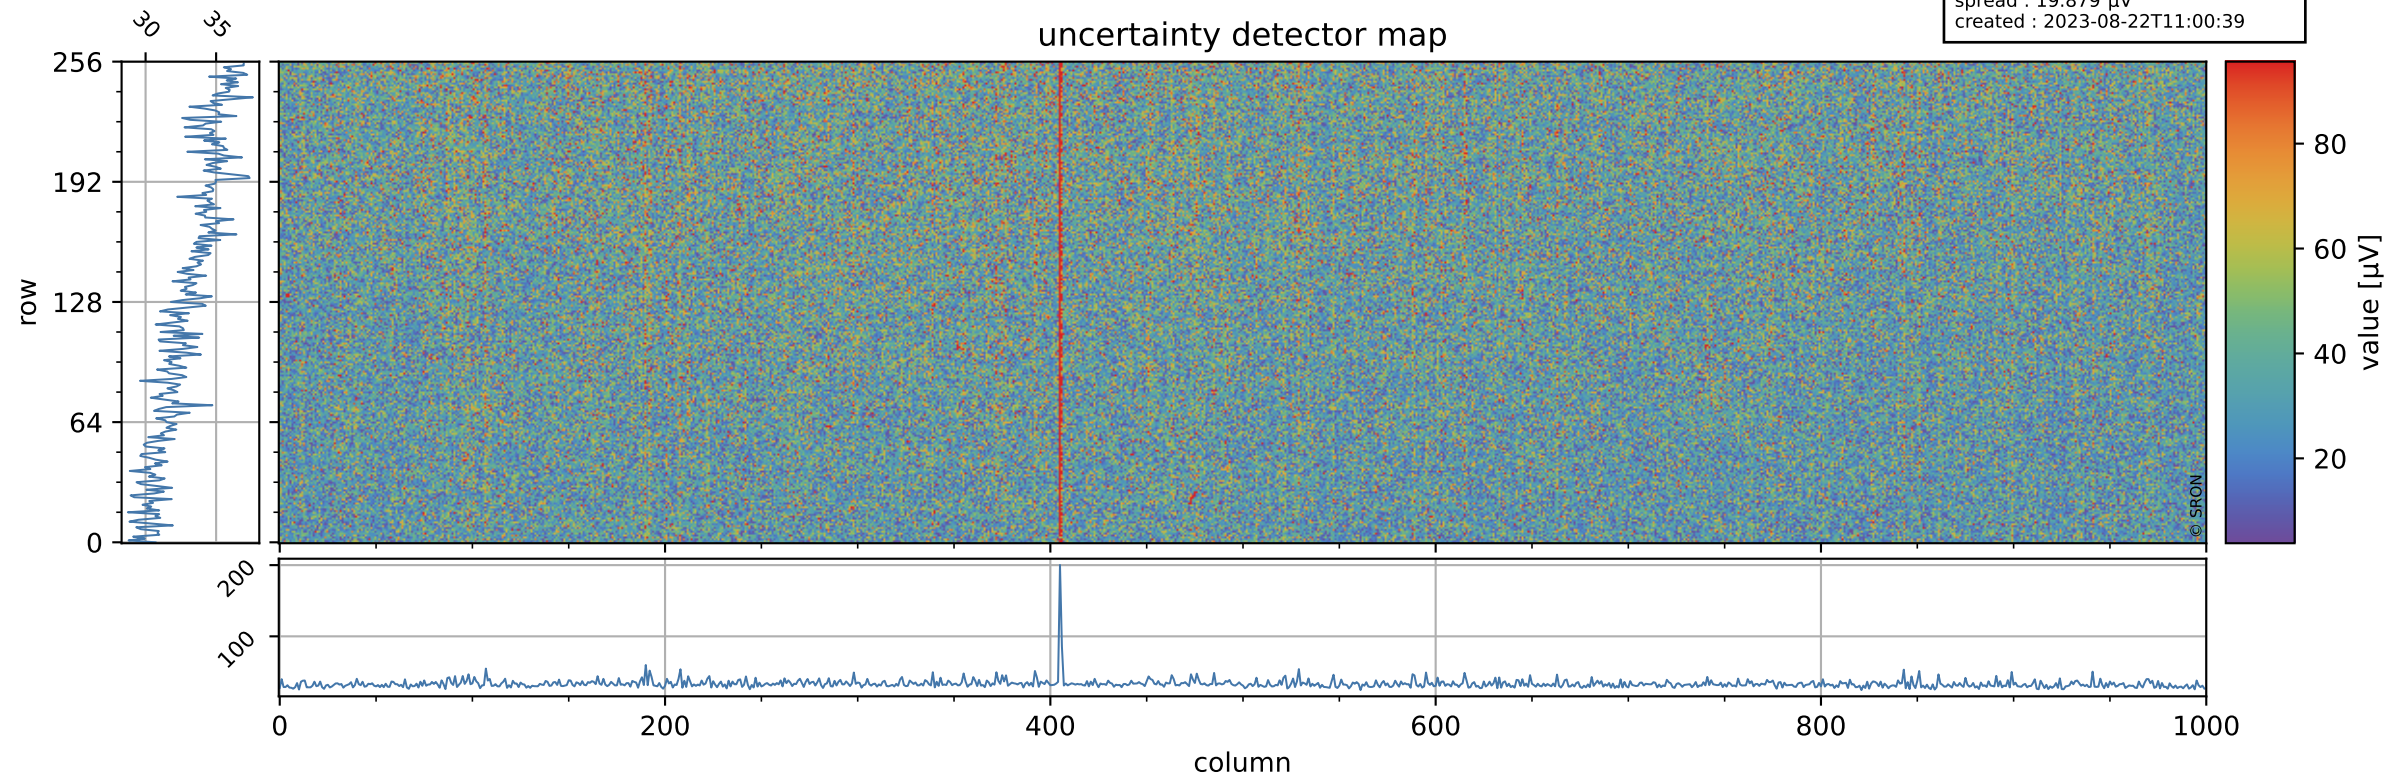

Tropomi SWIR offset (beta nominal)

orbits : 19 in [4357, 4402]
coverage : 2018-08-16 / 2018-08-19
median : 0.52599 V
spread : 0.035929 V
created : 2023-08-22T11:00:39

value detector map

Tropomi SWIR offset (beta nominal)

orbits : 19 in [4357, 4402]
coverage : 2018-08-16 / 2018-08-19
median : 33.659 μV
spread : 19.879 μV
created : 2023-08-22T11:00:39

Tropomi SWIR offset (beta nominal)

orbits : 19 in [4357, 4402]
coverage : 2018-08-16 / 2018-08-19
median : -0.031608 mV
spread : 0.32004 mV
created : 2023-08-22T11:00:40

value compared with SWIR offset CKD

Tropomi SWIR offset (beta nominal) ground-tracks of Sentinel-5P

orbits : 19 in [4357, 4402]
coverage : 2018-08-16 / 2018-08-19
created : 2023-08-22T11:00:40

Tropomi SWIR offset (beta nominal)

orbits : [1867, 4402]
coverage : 2018-02-20 / 2018-08-19
created : 2023-08-22T11:00:40

trend of detector median & temperatures