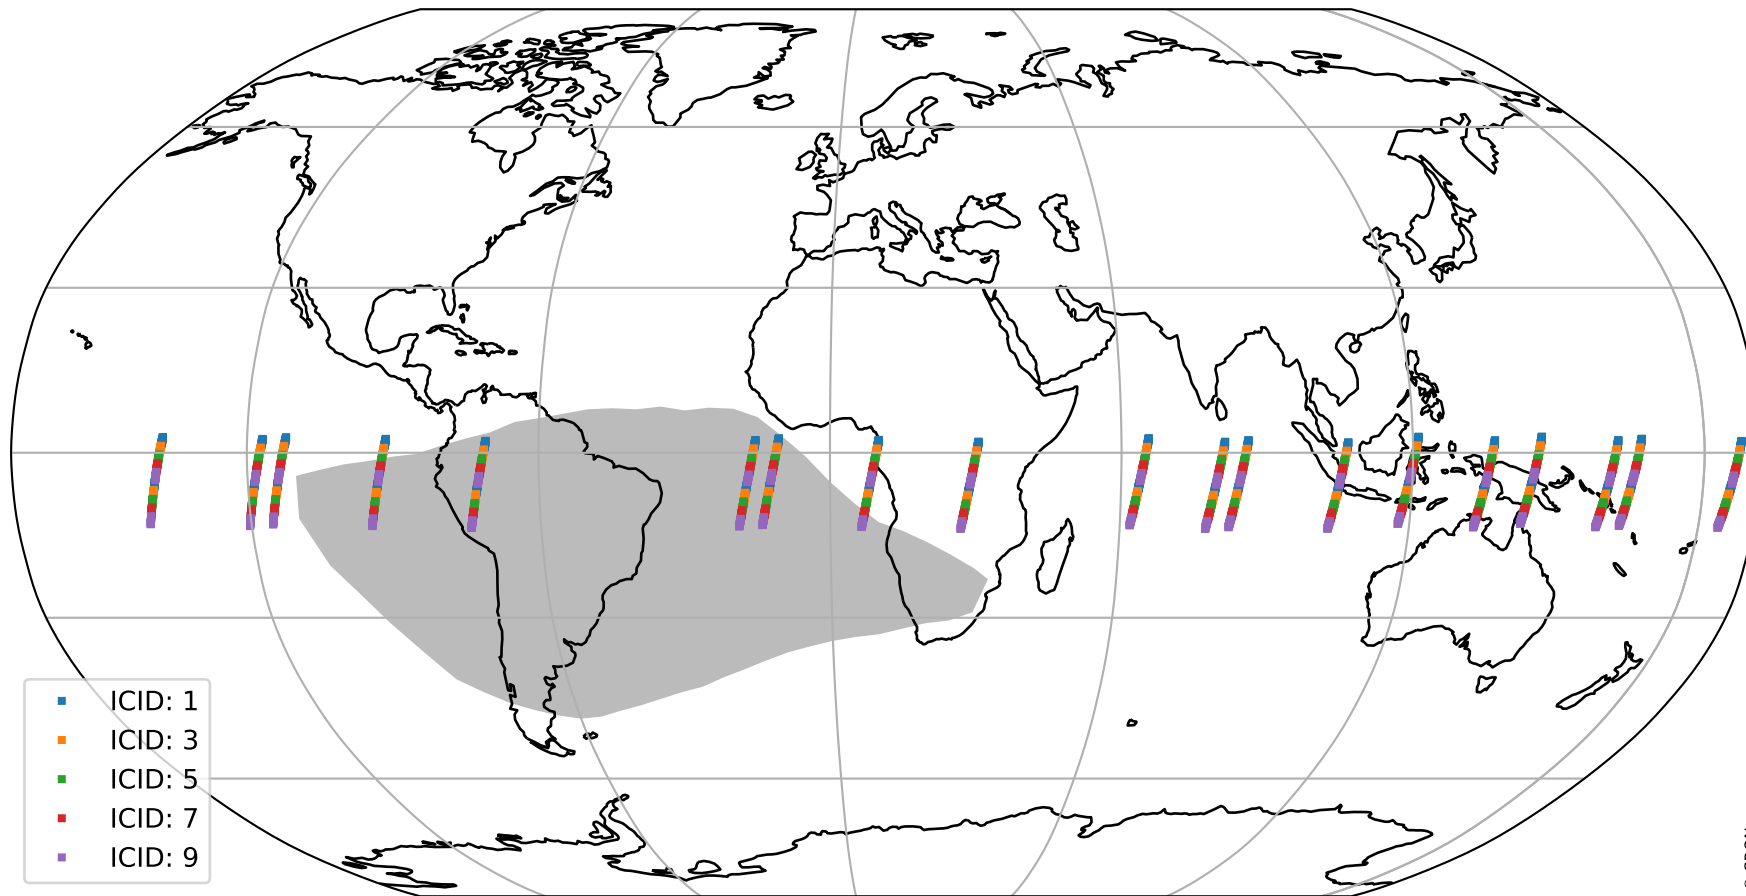

Tropomi SWIR offset (beta nominal)

orbits : 19 in [4357, 4402]
coverage : 2018-08-16 / 2018-08-19
median : 0.52599 V
spread : 0.035929 V
created : 2023-08-22T11:00:39

value detector map

Tropomi SWIR offset (beta nominal)

orbits : 19 in [4357, 4402]
coverage : 2018-08-16 / 2018-08-19
median : 33.659 μV
spread : 19.879 μV
created : 2023-08-22T11:00:39

Tropomi SWIR offset (beta nominal)

orbits : 19 in [4357, 4402]
coverage : 2018-08-16 / 2018-08-19
median : -0.031608 mV
spread : 0.32004 mV
created : 2023-08-22T11:00:40

value compared with SWIR offset CKD

Tropomi SWIR offset (beta nominal) ground-tracks of Sentinel-5P

orbits : 19 in [4357, 4402]
coverage : 2018-08-16 / 2018-08-19
created : 2023-08-22T11:00:40

Tropomi SWIR offset (beta nominal)

orbits : [1867, 4402]
coverage : 2018-02-20 / 2018-08-19
created : 2023-08-22T11:00:40

trend of detector median & temperatures