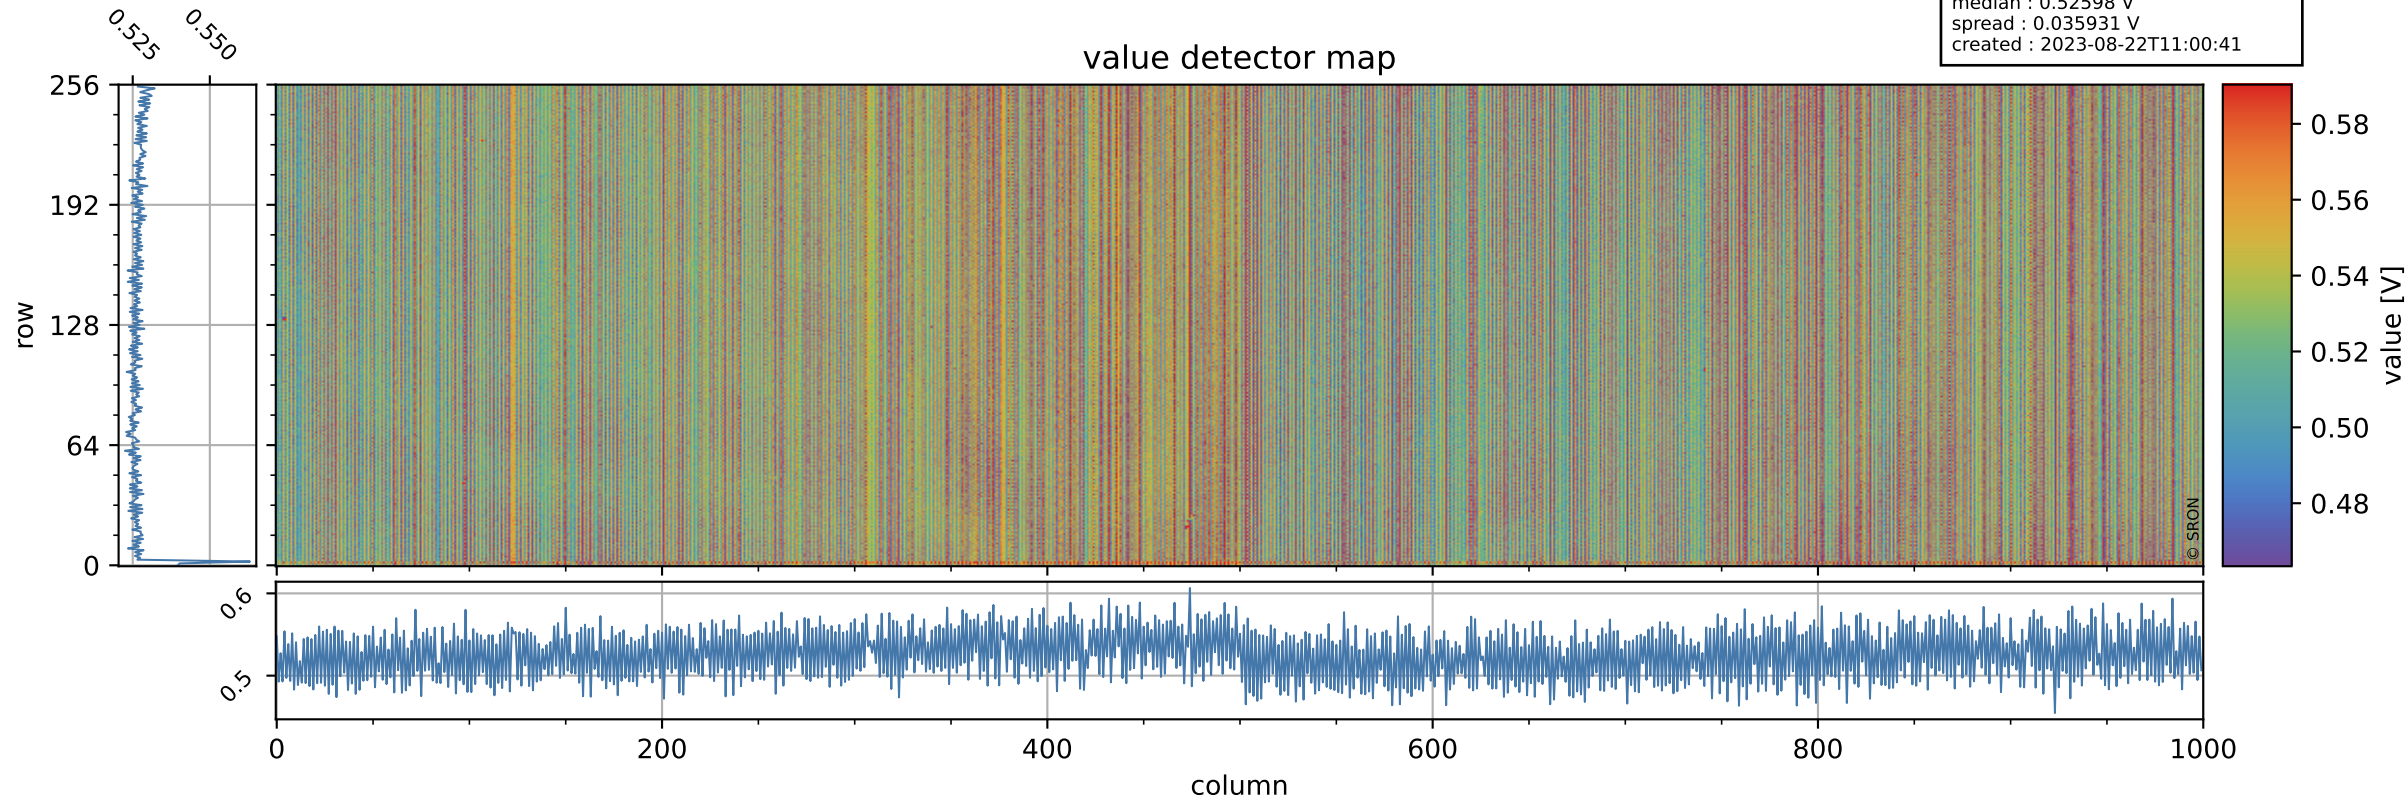

Tropomi SWIR offset (beta nominal)

orbits : 19 in [4402, 4447]
coverage : 2018-08-19 / 2018-08-22
median : 0.52598 V
spread : 0.035931 V
created : 2023-08-22T11:00:41

value detector map

Tropomi SWIR offset (beta nominal)

orbits : 19 in [4402, 4447]
coverage : 2018-08-19 / 2018-08-22
median : 33.125 μV
spread : 19.649 μV
created : 2023-08-22T11:00:41

Tropomi SWIR offset (beta nominal)

orbits : 19 in [4402, 4447]
coverage : 2018-08-19 / 2018-08-22
median : -0.046261 mV
spread : 0.31886 mV
created : 2023-08-22T11:00:41

value compared with SWIR offset CKD

Tropomi SWIR offset (beta nominal) ground-tracks of Sentinel-5P

orbits : 19 in [4402, 4447]
coverage : 2018-08-19 / 2018-08-22
created : 2023-08-22T11:00:42

Tropomi SWIR offset (beta nominal)

orbits : [1867, 4447]
coverage : 2018-02-20 / 2018-08-22
created : 2023-08-22T11:00:42

trend of detector median & temperatures