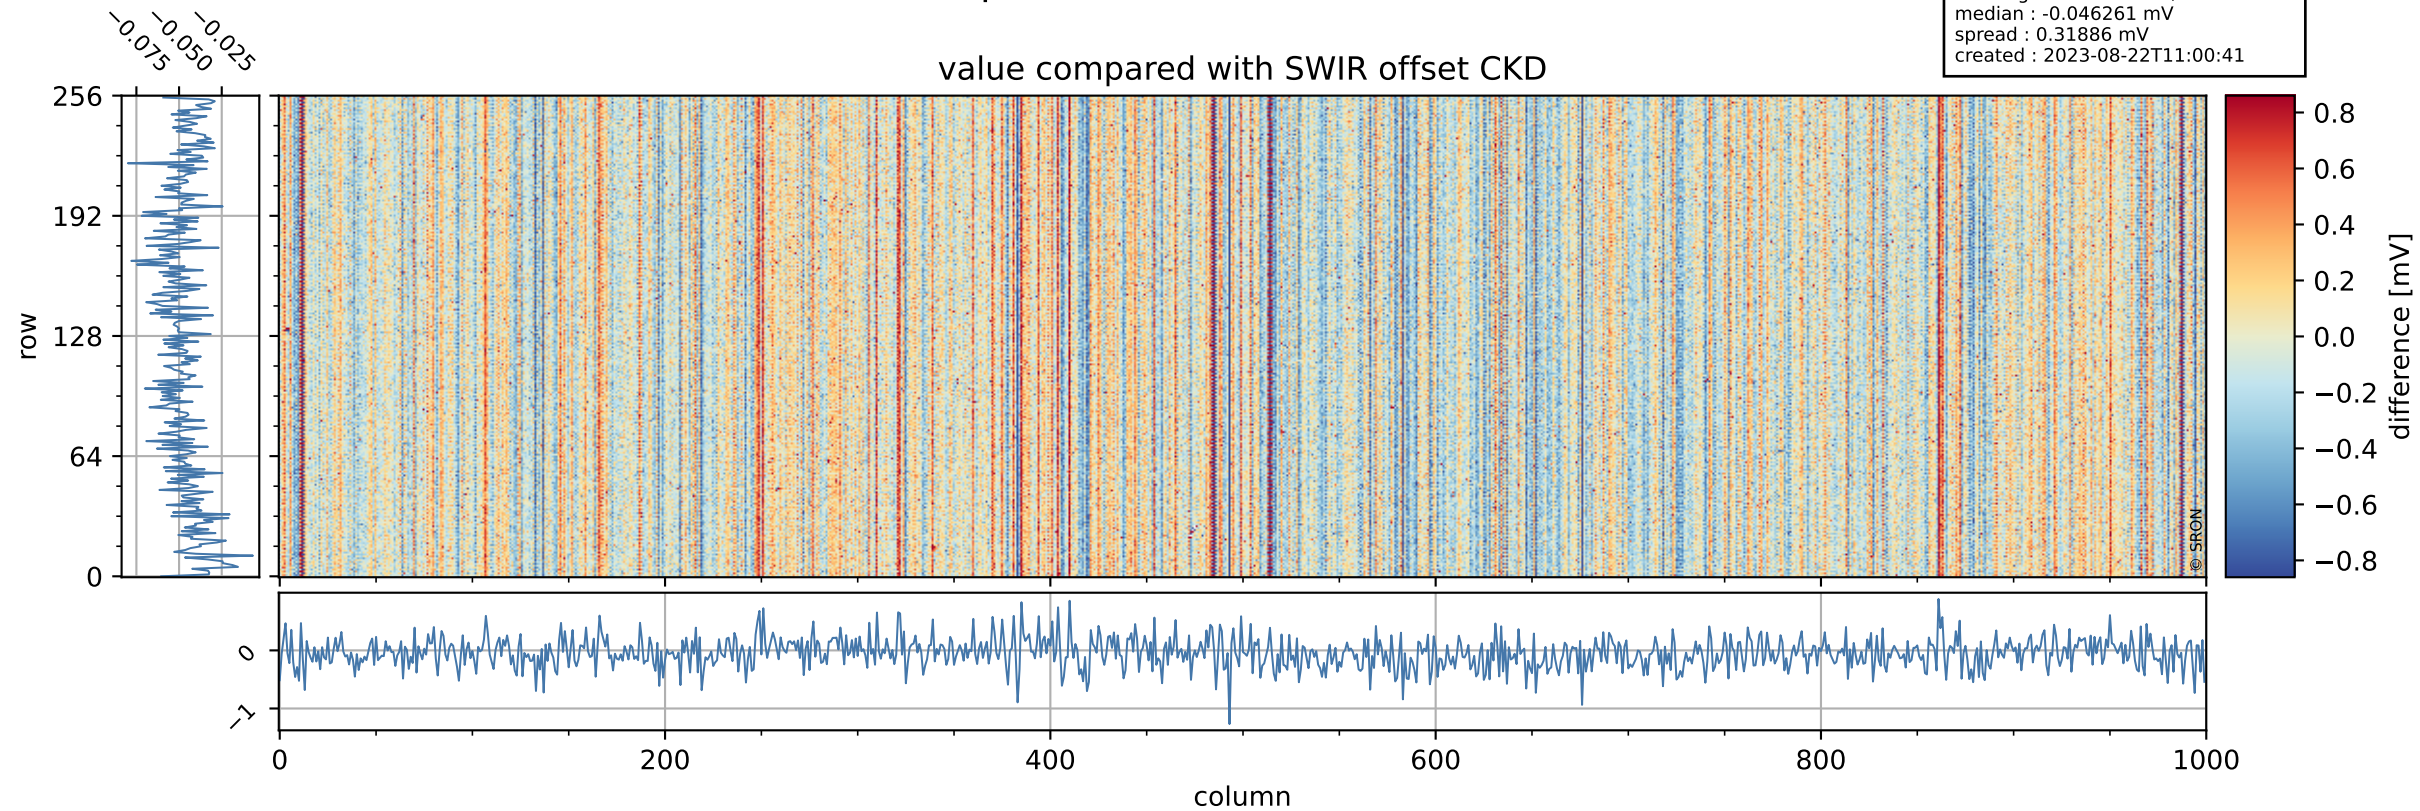

Tropomi SWIR offset (beta nominal)

orbits : 19 in [4402, 4447]
coverage : 2018-08-19 / 2018-08-22
median : 0.52598 V
spread : 0.035931 V
created : 2023-08-22T11:00:41

value detector map

Tropomi SWIR offset (beta nominal)

orbits : 19 in [4402, 4447]
coverage : 2018-08-19 / 2018-08-22
median : 33.125 μV
spread : 19.649 μV
created : 2023-08-22T11:00:41

Tropomi SWIR offset (beta nominal)

orbits : 19 in [4402, 4447]
coverage : 2018-08-19 / 2018-08-22
median : -0.046261 mV
spread : 0.31886 mV
created : 2023-08-22T11:00:41

value compared with SWIR offset CKD

Tropomi SWIR offset (beta nominal) ground-tracks of Sentinel-5P

orbits : 19 in [4402, 4447]
coverage : 2018-08-19 / 2018-08-22
created : 2023-08-22T11:00:42

Tropomi SWIR offset (beta nominal)

orbits : [1867, 4447]
coverage : 2018-02-20 / 2018-08-22
created : 2023-08-22T11:00:42

trend of detector median & temperatures