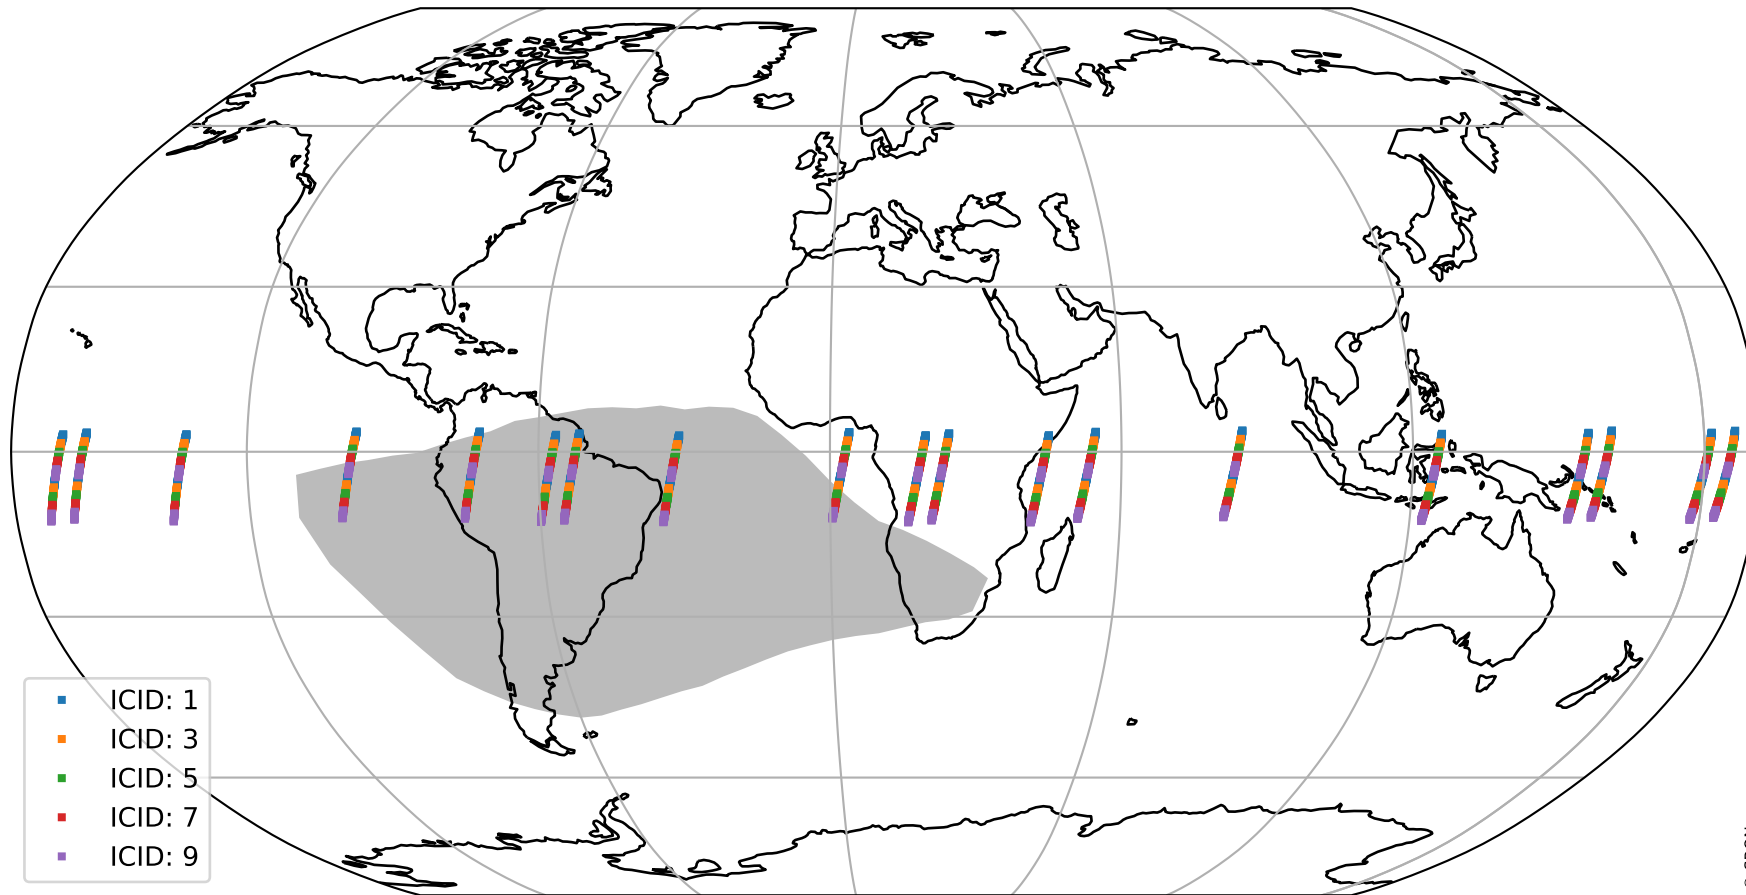

Tropomi SWIR offset (beta nominal)

orbits : 19 in [4402, 4447]
coverage : 2018-08-19 / 2018-08-22
median : 0.52598 V
spread : 0.035931 V
created : 2023-08-22T11:00:41

value detector map

Tropomi SWIR offset (beta nominal)

orbits : 19 in [4402, 4447]
coverage : 2018-08-19 / 2018-08-22
median : 33.125 μV
spread : 19.649 μV
created : 2023-08-22T11:00:41

Tropomi SWIR offset (beta nominal)

orbits : 19 in [4402, 4447]
coverage : 2018-08-19 / 2018-08-22
median : -0.046261 mV
spread : 0.31886 mV
created : 2023-08-22T11:00:41

value compared with SWIR offset CKD

Tropomi SWIR offset (beta nominal) ground-tracks of Sentinel-5P

orbits : 19 in [4402, 4447]
coverage : 2018-08-19 / 2018-08-22
created : 2023-08-22T11:00:42

Tropomi SWIR offset (beta nominal)

orbits : [1867, 4447]
coverage : 2018-02-20 / 2018-08-22
created : 2023-08-22T11:00:42

trend of detector median & temperatures