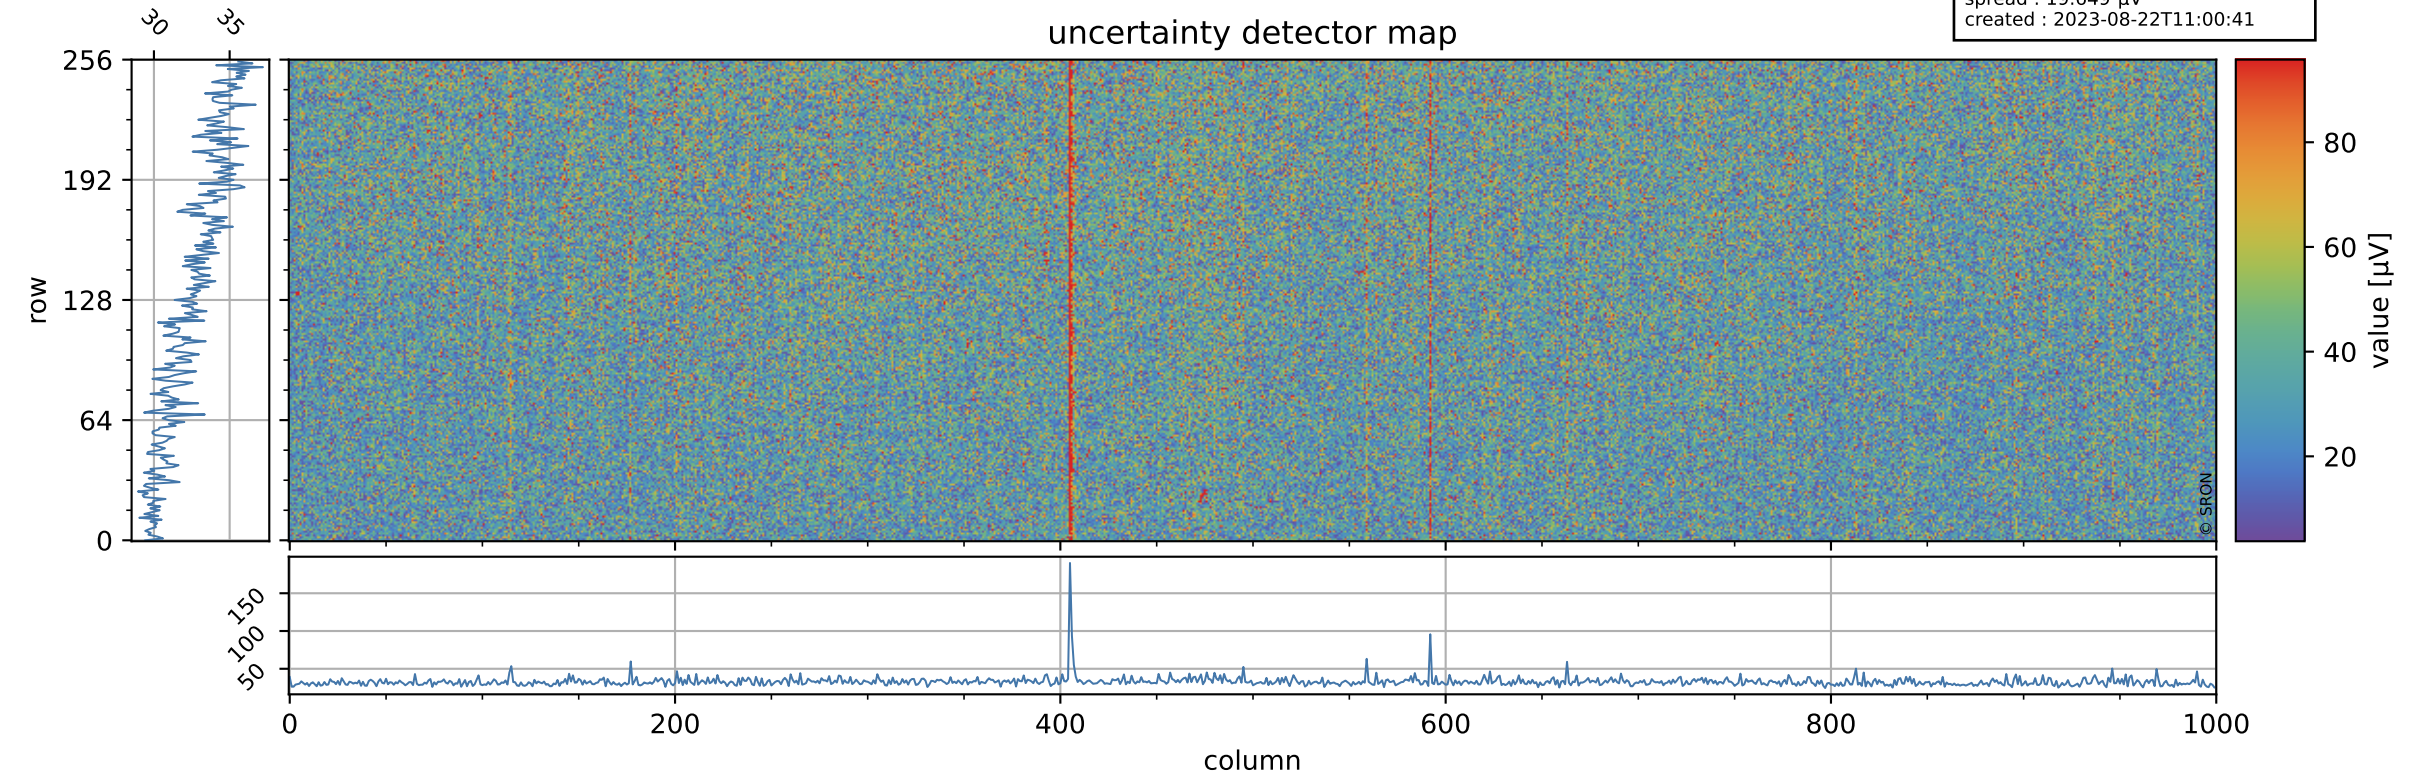

Tropomi SWIR offset (beta nominal)

orbits : 19 in [4402, 4447]
coverage : 2018-08-19 / 2018-08-22
median : 0.52598 V
spread : 0.035931 V
created : 2023-08-22T11:00:41

value detector map

Tropomi SWIR offset (beta nominal)

orbits : 19 in [4402, 4447]
coverage : 2018-08-19 / 2018-08-22
median : 33.125 μV
spread : 19.649 μV
created : 2023-08-22T11:00:41

Tropomi SWIR offset (beta nominal)

orbits : 19 in [4402, 4447]
coverage : 2018-08-19 / 2018-08-22
median : -0.046261 mV
spread : 0.31886 mV
created : 2023-08-22T11:00:41

value compared with SWIR offset CKD

Tropomi SWIR offset (beta nominal) ground-tracks of Sentinel-5P

orbits : 19 in [4402, 4447]
coverage : 2018-08-19 / 2018-08-22
created : 2023-08-22T11:00:42

Tropomi SWIR offset (beta nominal)

orbits : [1867, 4447]
coverage : 2018-02-20 / 2018-08-22
created : 2023-08-22T11:00:42

trend of detector median & temperatures