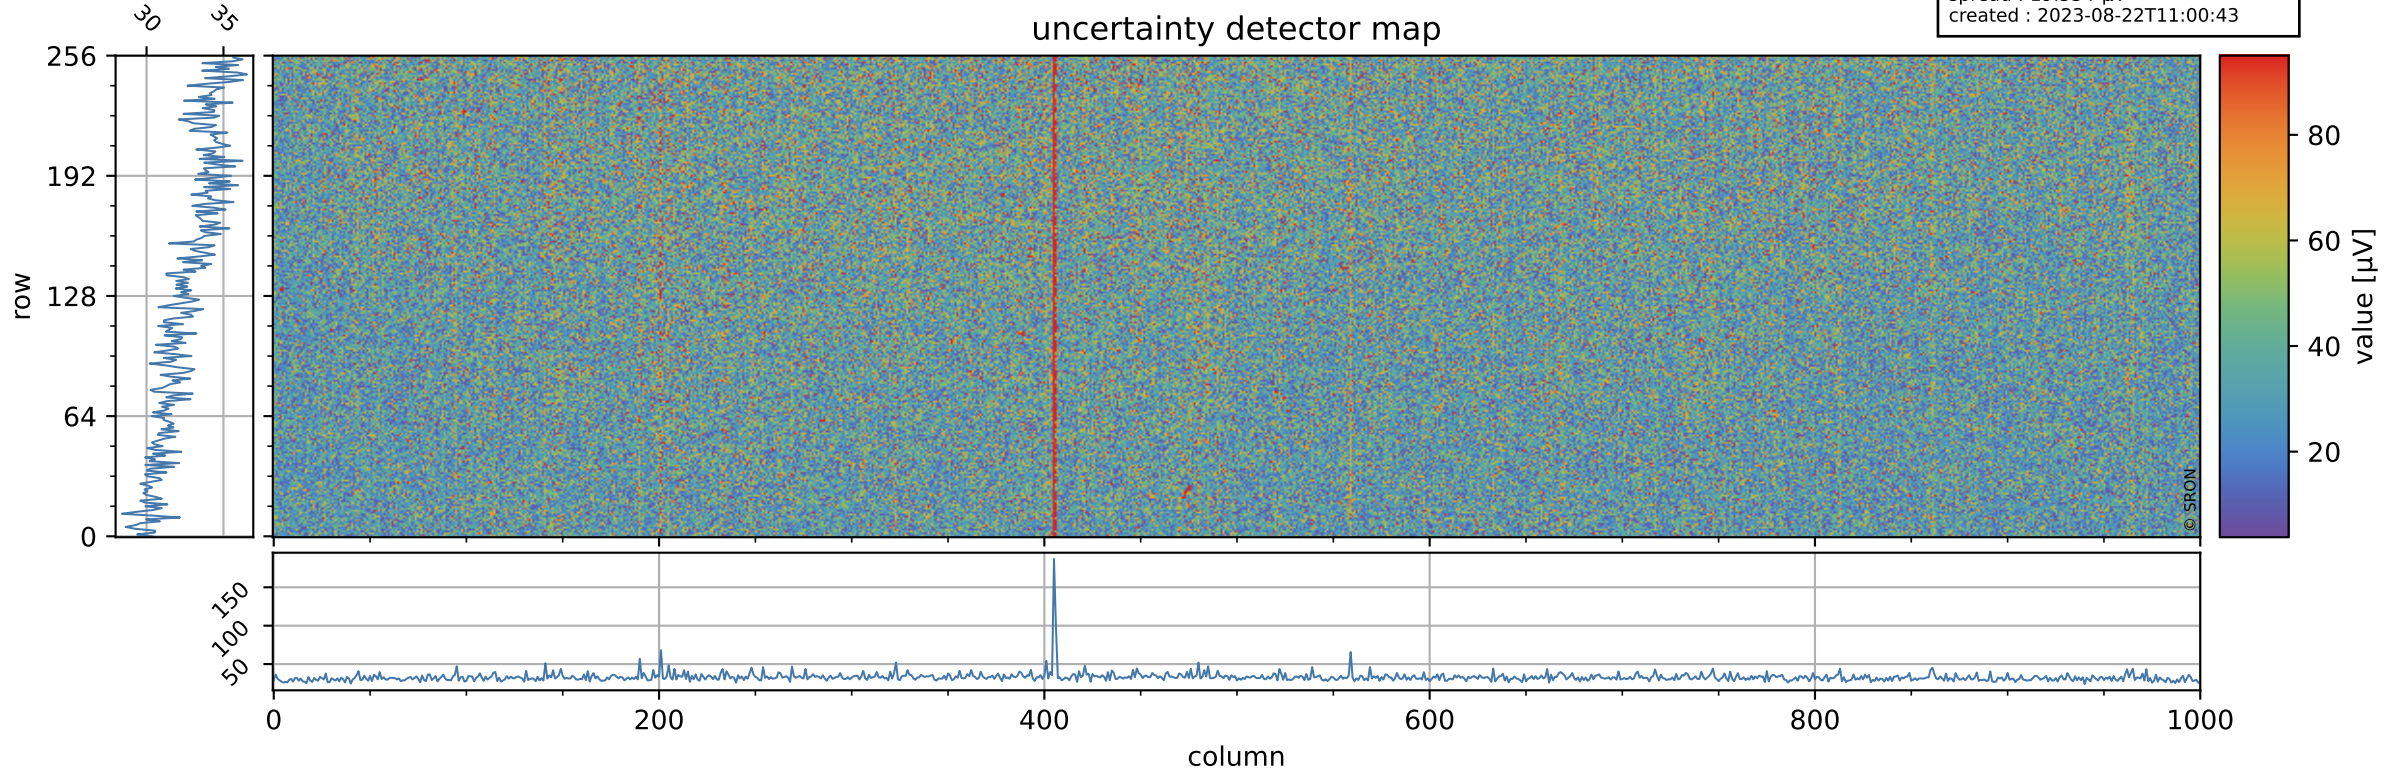

Tropomi SWIR offset (beta nominal)

orbits : 18 in [4447, 4492]
coverage : 2018-08-23 / 2018-08-26
median : 0.52597 V
spread : 0.035932 V
created : 2023-08-22T11:00:43

value detector map

Tropomi SWIR offset (beta nominal)

orbits : 18 in [4447, 4492]
coverage : 2018-08-23 / 2018-08-26
median : 33.219 μV
spread : 19.534 μV
created : 2023-08-22T11:00:43

Tropomi SWIR offset (beta nominal)

orbits : 18 in [4447, 4492]
coverage : 2018-08-23 / 2018-08-26
median : -0.04948 mV
spread : 0.31899 mV
created : 2023-08-22T11:00:43

value compared with SWIR offset CKD

Tropomi SWIR offset (beta nominal) ground-tracks of Sentinel-5P

orbits : 18 in [4447, 4492]
coverage : 2018-08-23 / 2018-08-26
created : 2023-08-22T11:00:43

Tropomi SWIR offset (beta nominal)

orbits : [1867, 4492]
coverage : 2018-02-20 / 2018-08-26
created : 2023-08-22T11:00:44

trend of detector median & temperatures