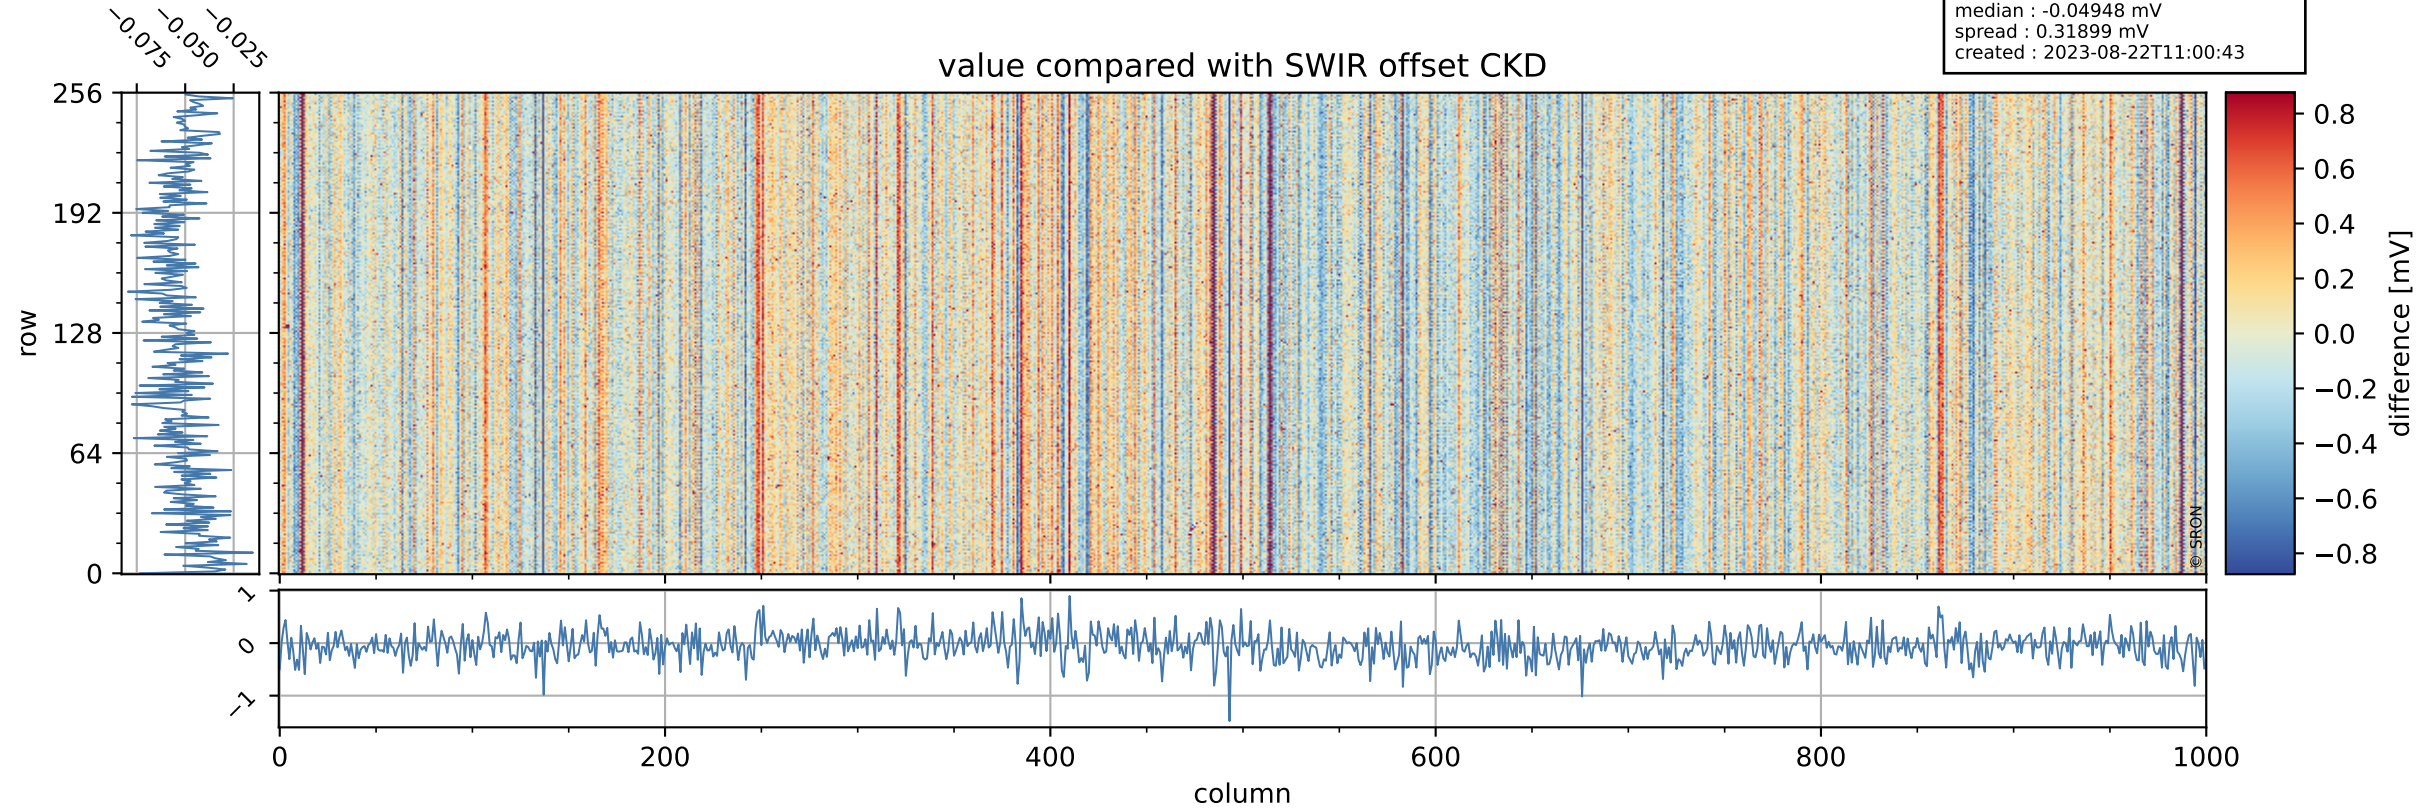

Tropomi SWIR offset (beta nominal)

orbits : 18 in [4447, 4492]
coverage : 2018-08-23 / 2018-08-26
median : 0.52597 V
spread : 0.035932 V
created : 2023-08-22T11:00:43

value detector map

Tropomi SWIR offset (beta nominal)

orbits : 18 in [4447, 4492]
coverage : 2018-08-23 / 2018-08-26
median : 33.219 μV
spread : 19.534 μV
created : 2023-08-22T11:00:43

Tropomi SWIR offset (beta nominal)

orbits : 18 in [4447, 4492]
coverage : 2018-08-23 / 2018-08-26
median : -0.04948 mV
spread : 0.31899 mV
created : 2023-08-22T11:00:43

value compared with SWIR offset CKD

Tropomi SWIR offset (beta nominal) ground-tracks of Sentinel-5P

orbits : 18 in [4447, 4492]
coverage : 2018-08-23 / 2018-08-26
created : 2023-08-22T11:00:43

Tropomi SWIR offset (beta nominal)

orbits : [1867, 4492]
coverage : 2018-02-20 / 2018-08-26
created : 2023-08-22T11:00:44

trend of detector median & temperatures