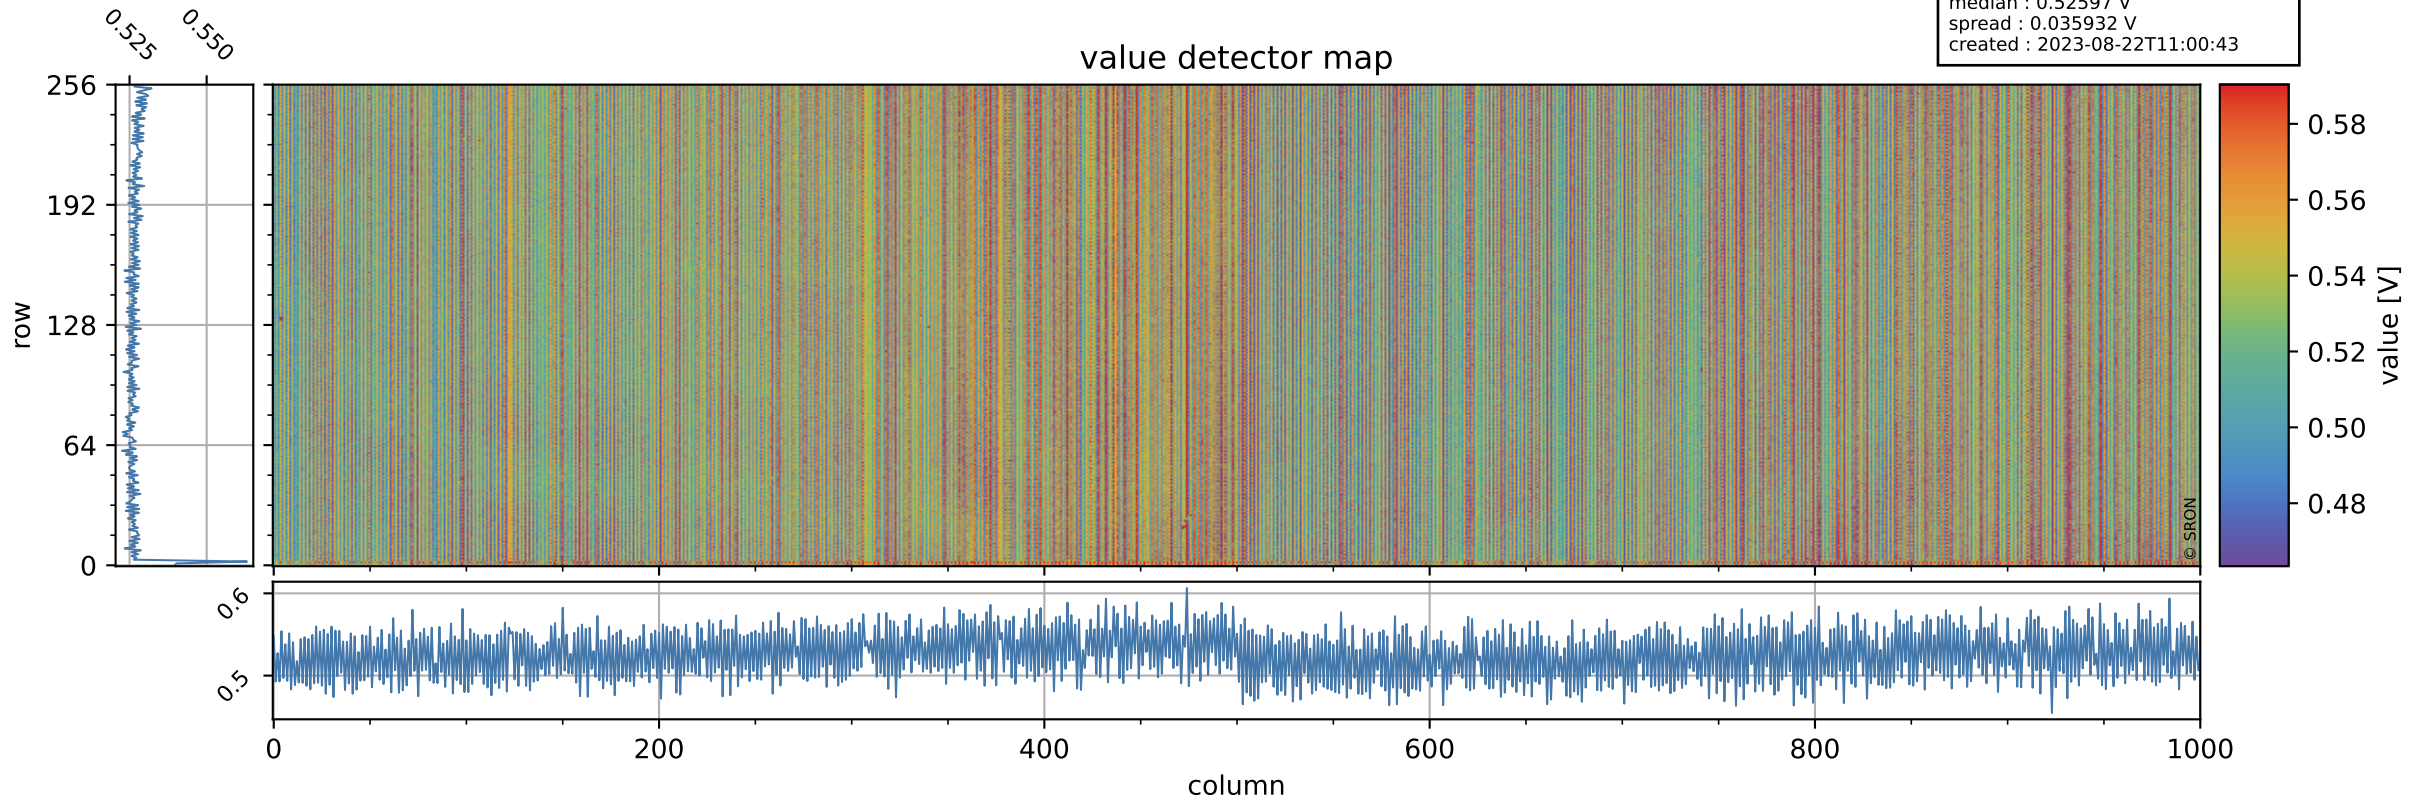

Tropomi SWIR offset (beta nominal)

orbits : 18 in [4447, 4492]
coverage : 2018-08-23 / 2018-08-26
median : 0.52597 V
spread : 0.035932 V
created : 2023-08-22T11:00:43

value detector map

Tropomi SWIR offset (beta nominal)

orbits : 18 in [4447, 4492]
coverage : 2018-08-23 / 2018-08-26
median : 33.219 μV
spread : 19.534 μV
created : 2023-08-22T11:00:43

Tropomi SWIR offset (beta nominal)

orbits : 18 in [4447, 4492]
coverage : 2018-08-23 / 2018-08-26
median : -0.04948 mV
spread : 0.31899 mV
created : 2023-08-22T11:00:43

value compared with SWIR offset CKD

Tropomi SWIR offset (beta nominal) ground-tracks of Sentinel-5P

orbits : 18 in [4447, 4492]
coverage : 2018-08-23 / 2018-08-26
created : 2023-08-22T11:00:43

Tropomi SWIR offset (beta nominal)

orbits : [1867, 4492]
coverage : 2018-02-20 / 2018-08-26
created : 2023-08-22T11:00:44

trend of detector median & temperatures