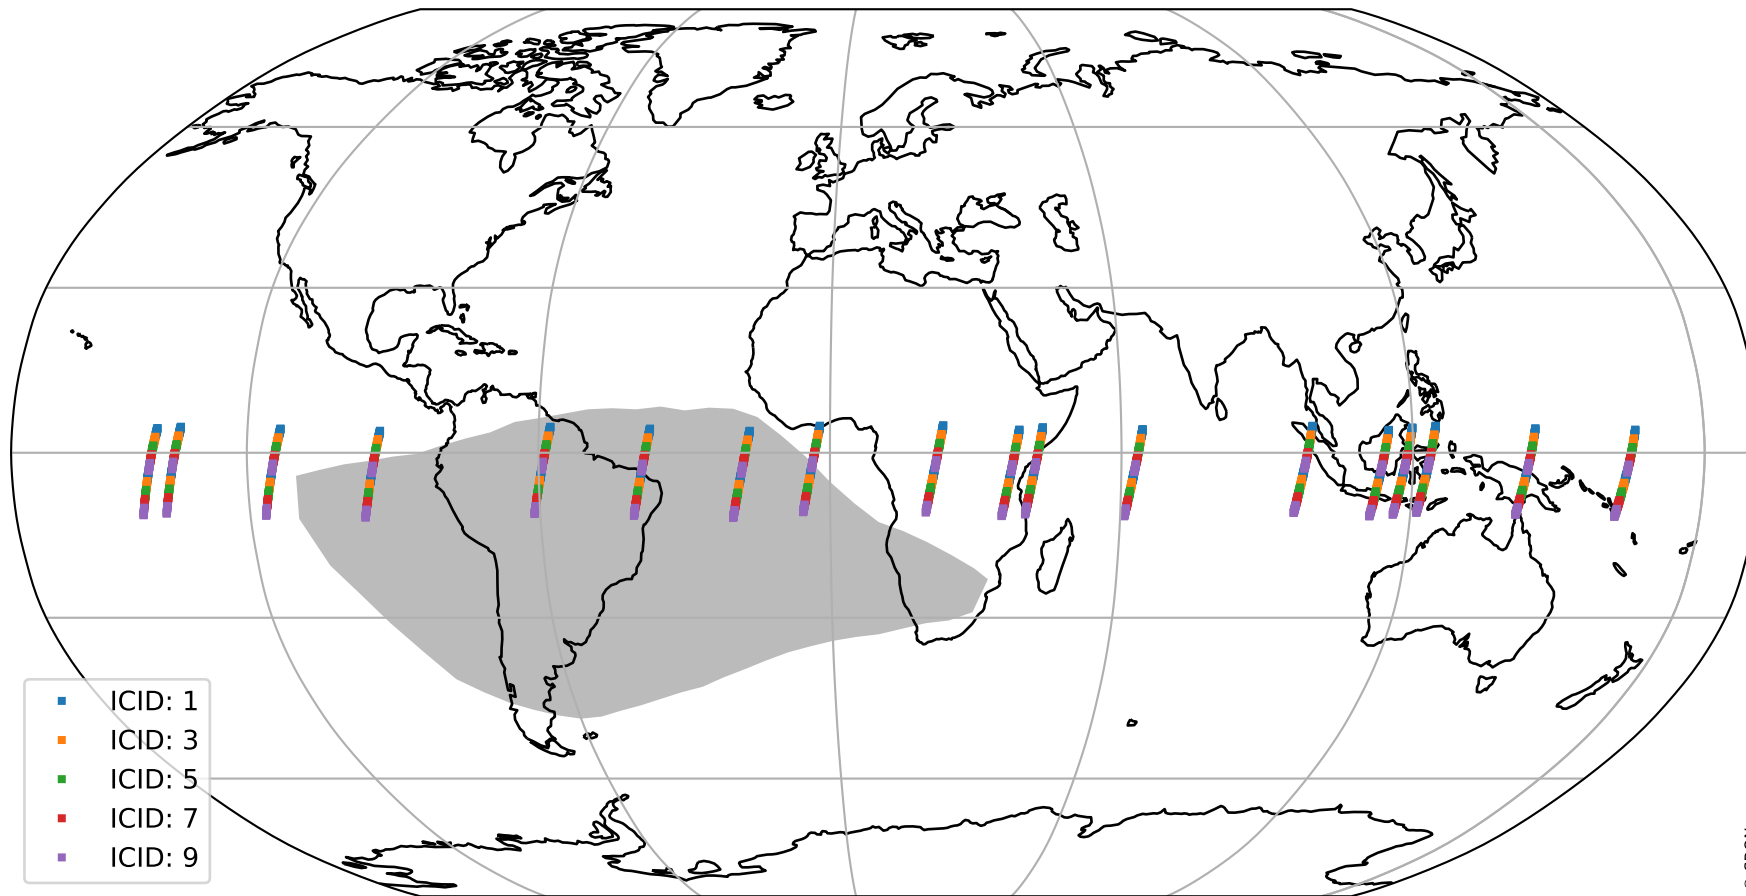

Tropomi SWIR offset (beta nominal)

orbits : 18 in [4447, 4492]
coverage : 2018-08-23 / 2018-08-26
median : 0.52597 V
spread : 0.035932 V
created : 2023-08-22T11:00:43

value detector map

Tropomi SWIR offset (beta nominal)

orbits : 18 in [4447, 4492]
coverage : 2018-08-23 / 2018-08-26
median : 33.219 μV
spread : 19.534 μV
created : 2023-08-22T11:00:43

Tropomi SWIR offset (beta nominal)

orbits : 18 in [4447, 4492]
coverage : 2018-08-23 / 2018-08-26
median : -0.04948 mV
spread : 0.31899 mV
created : 2023-08-22T11:00:43

value compared with SWIR offset CKD

Tropomi SWIR offset (beta nominal) ground-tracks of Sentinel-5P

orbits : 18 in [4447, 4492]
coverage : 2018-08-23 / 2018-08-26
created : 2023-08-22T11:00:43

Tropomi SWIR offset (beta nominal)

orbits : [1867, 4492]
coverage : 2018-02-20 / 2018-08-26
created : 2023-08-22T11:00:44

trend of detector median & temperatures