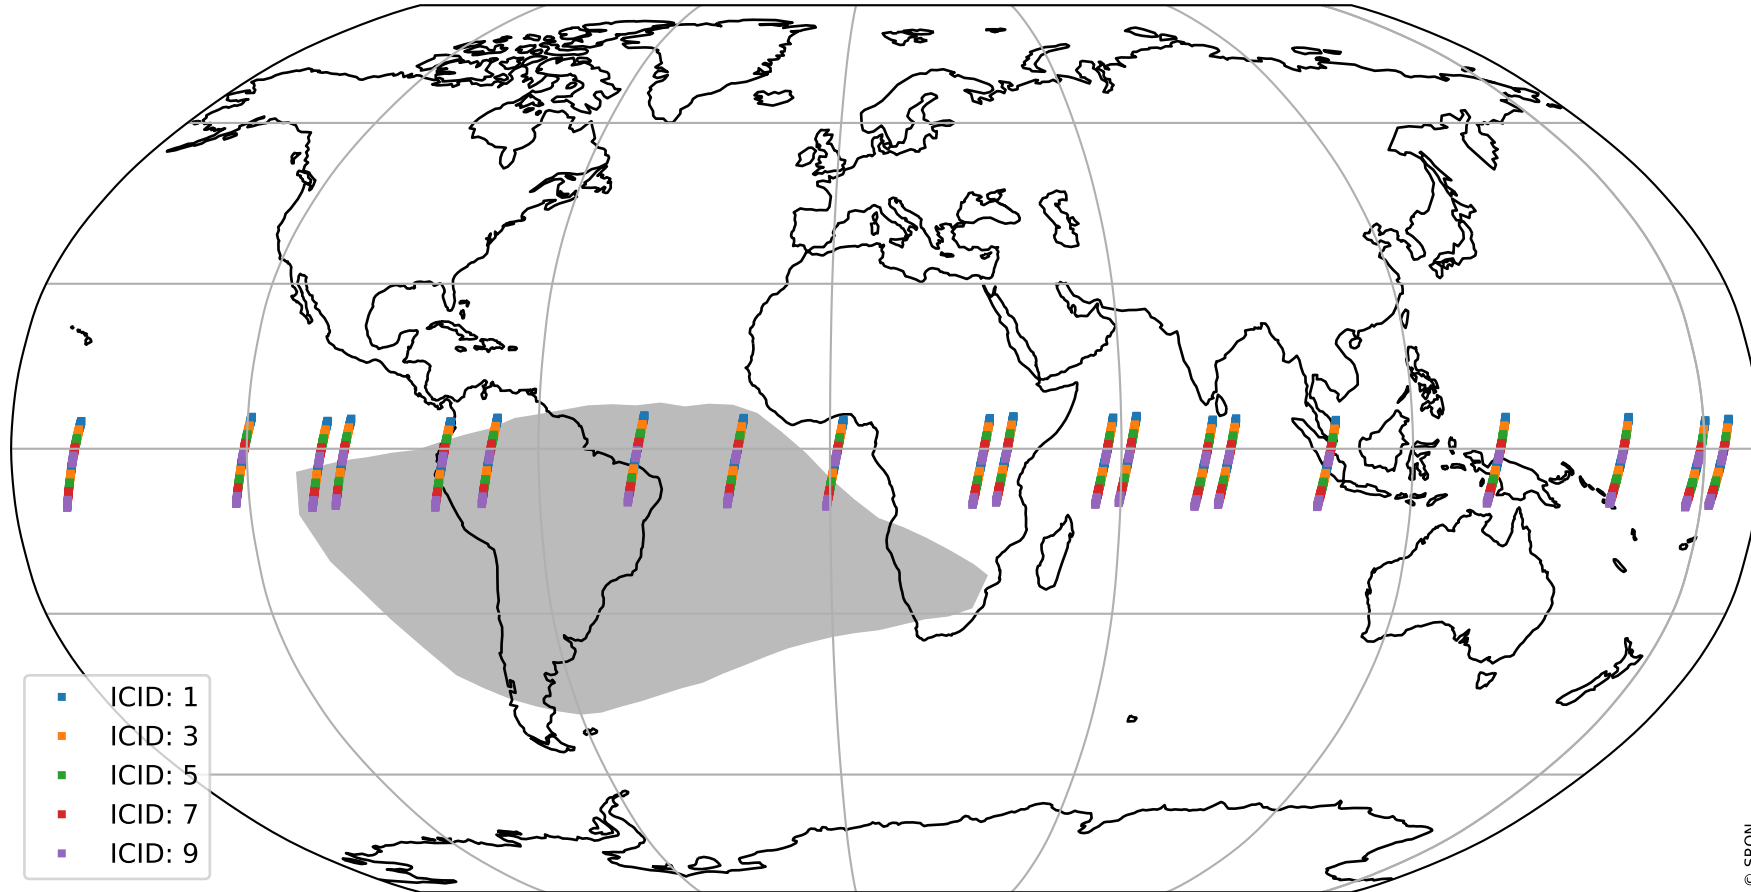

Tropomi SWIR offset (beta nominal)

orbits : 20 in [4492, 4537]
coverage : 2018-08-26 / 2018-08-29
median : 0.52597 V
spread : 0.035935 V
created : 2023-08-22T11:00:44

value detector map

Tropomi SWIR offset (beta nominal)

orbits : 20 in [4492, 4537]
coverage : 2018-08-26 / 2018-08-29
median : 33.89 μV
spread : 19.902 μV
created : 2023-08-22T11:00:45

Tropomi SWIR offset (beta nominal)

orbits : 20 in [4492, 4537]
coverage : 2018-08-26 / 2018-08-29
median : -0.051444 mV
spread : 0.32605 mV
created : 2023-08-22T11:00:45

value compared with SWIR offset CKD

Tropomi SWIR offset (beta nominal) ground-tracks of Sentinel-5P

orbits : 20 in [4492, 4537]
coverage : 2018-08-26 / 2018-08-29
created : 2023-08-22T11:00:45

Tropomi SWIR offset (beta nominal)

orbits : [1867, 4537]
coverage : 2018-02-20 / 2018-08-29
created : 2023-08-22T11:00:45

trend of detector median & temperatures