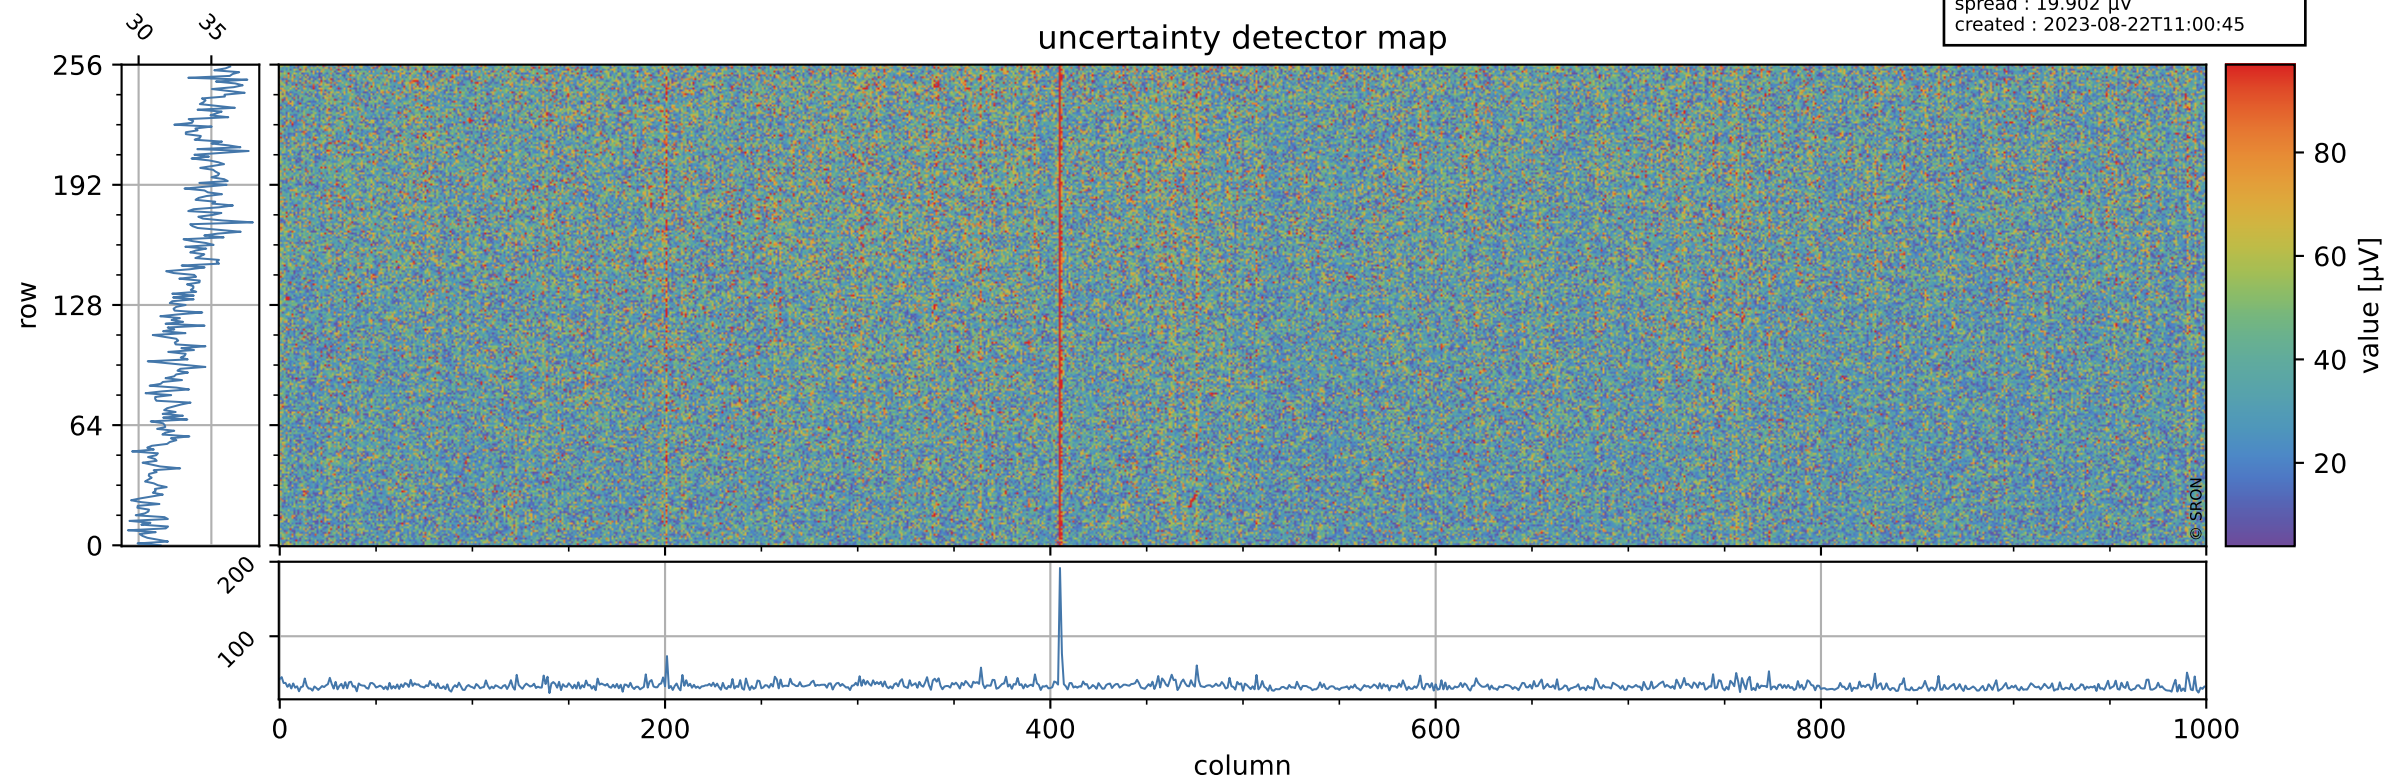

Tropomi SWIR offset (beta nominal)

orbits : 20 in [4492, 4537]
coverage : 2018-08-26 / 2018-08-29
median : 0.52597 V
spread : 0.035935 V
created : 2023-08-22T11:00:44

value detector map

Tropomi SWIR offset (beta nominal)

orbits : 20 in [4492, 4537]
coverage : 2018-08-26 / 2018-08-29
median : 33.89 μV
spread : 19.902 μV
created : 2023-08-22T11:00:45

Tropomi SWIR offset (beta nominal)

orbits : 20 in [4492, 4537]
coverage : 2018-08-26 / 2018-08-29
median : -0.051444 mV
spread : 0.32605 mV
created : 2023-08-22T11:00:45

value compared with SWIR offset CKD

Tropomi SWIR offset (beta nominal) ground-tracks of Sentinel-5P

orbits : 20 in [4492, 4537]
coverage : 2018-08-26 / 2018-08-29
created : 2023-08-22T11:00:45

Tropomi SWIR offset (beta nominal)

orbits : [1867, 4537]
coverage : 2018-02-20 / 2018-08-29
created : 2023-08-22T11:00:45

trend of detector median & temperatures