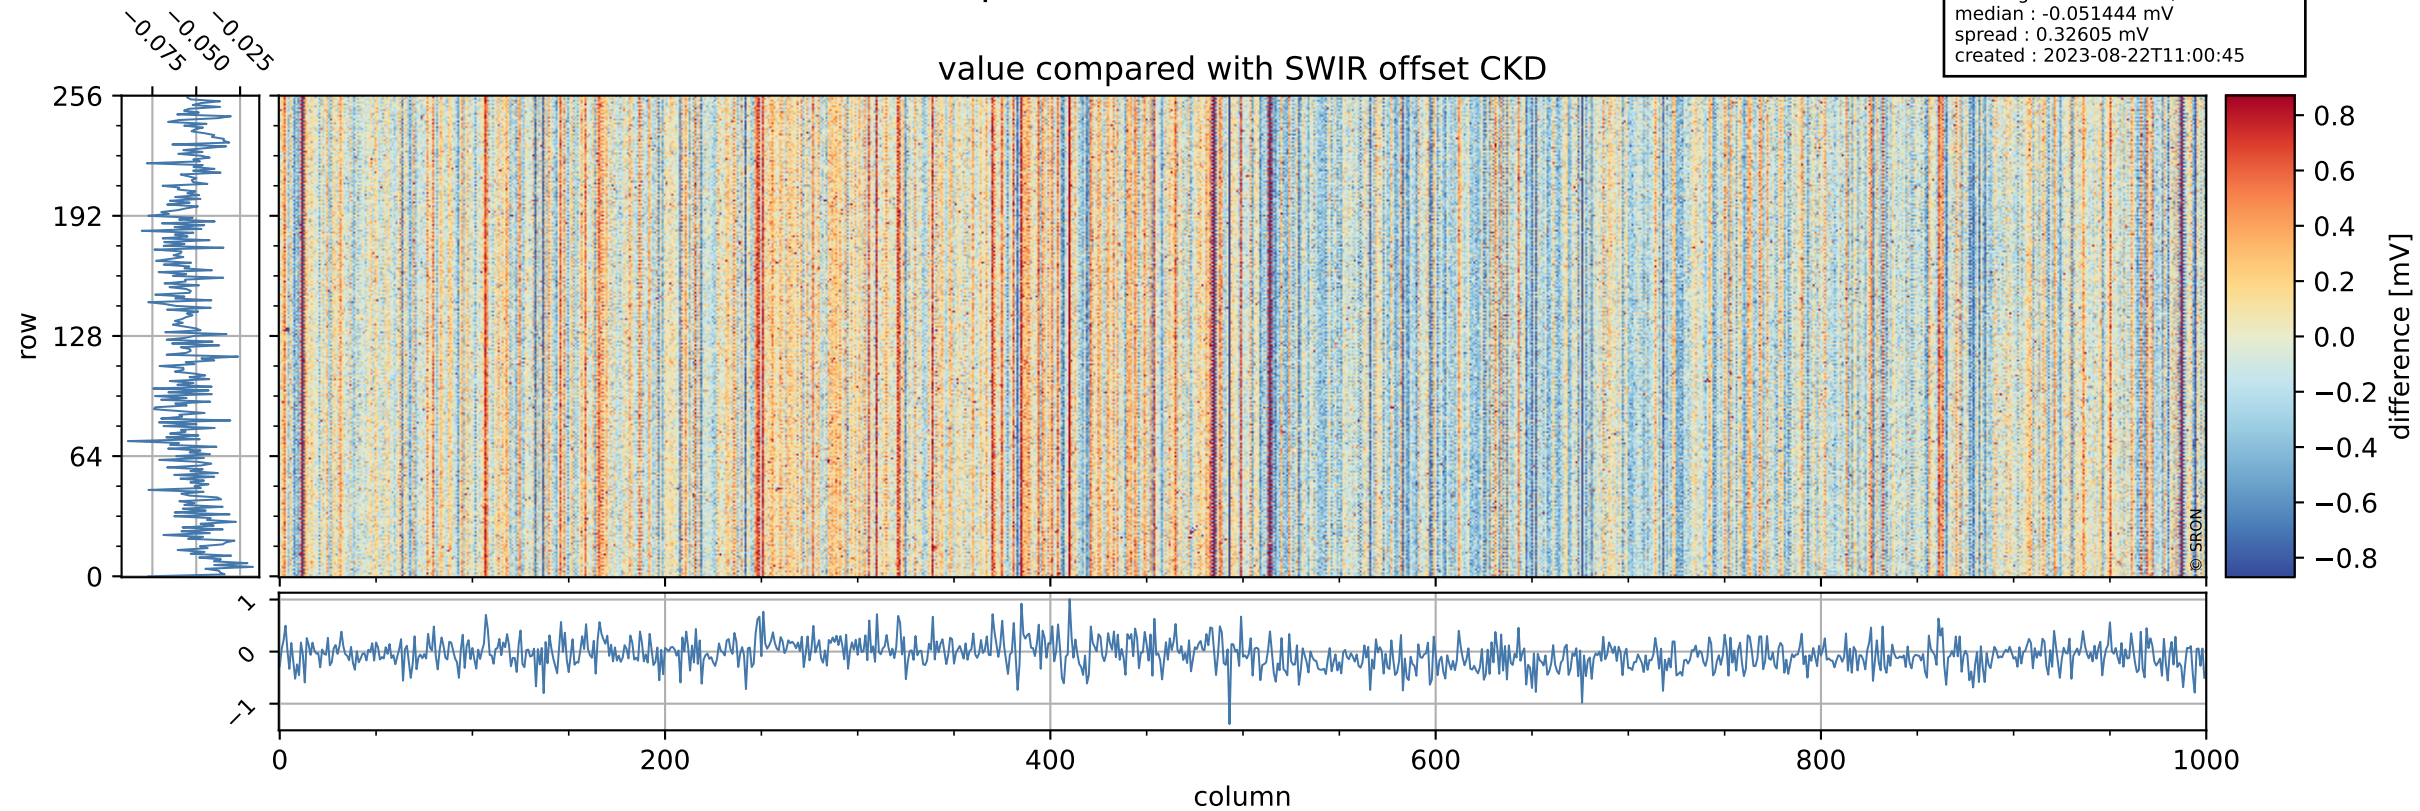

Tropomi SWIR offset (beta nominal)

orbits : 20 in [4492, 4537]
coverage : 2018-08-26 / 2018-08-29
median : 0.52597 V
spread : 0.035935 V
created : 2023-08-22T11:00:44

value detector map

Tropomi SWIR offset (beta nominal)

orbits : 20 in [4492, 4537]
coverage : 2018-08-26 / 2018-08-29
median : 33.89 μV
spread : 19.902 μV
created : 2023-08-22T11:00:45

Tropomi SWIR offset (beta nominal)

orbits : 20 in [4492, 4537]
coverage : 2018-08-26 / 2018-08-29
median : -0.051444 mV
spread : 0.32605 mV
created : 2023-08-22T11:00:45

value compared with SWIR offset CKD

Tropomi SWIR offset (beta nominal) ground-tracks of Sentinel-5P

orbits : 20 in [4492, 4537]
coverage : 2018-08-26 / 2018-08-29
created : 2023-08-22T11:00:45

Tropomi SWIR offset (beta nominal)

orbits : [1867, 4537]
coverage : 2018-02-20 / 2018-08-29
created : 2023-08-22T11:00:45

trend of detector median & temperatures