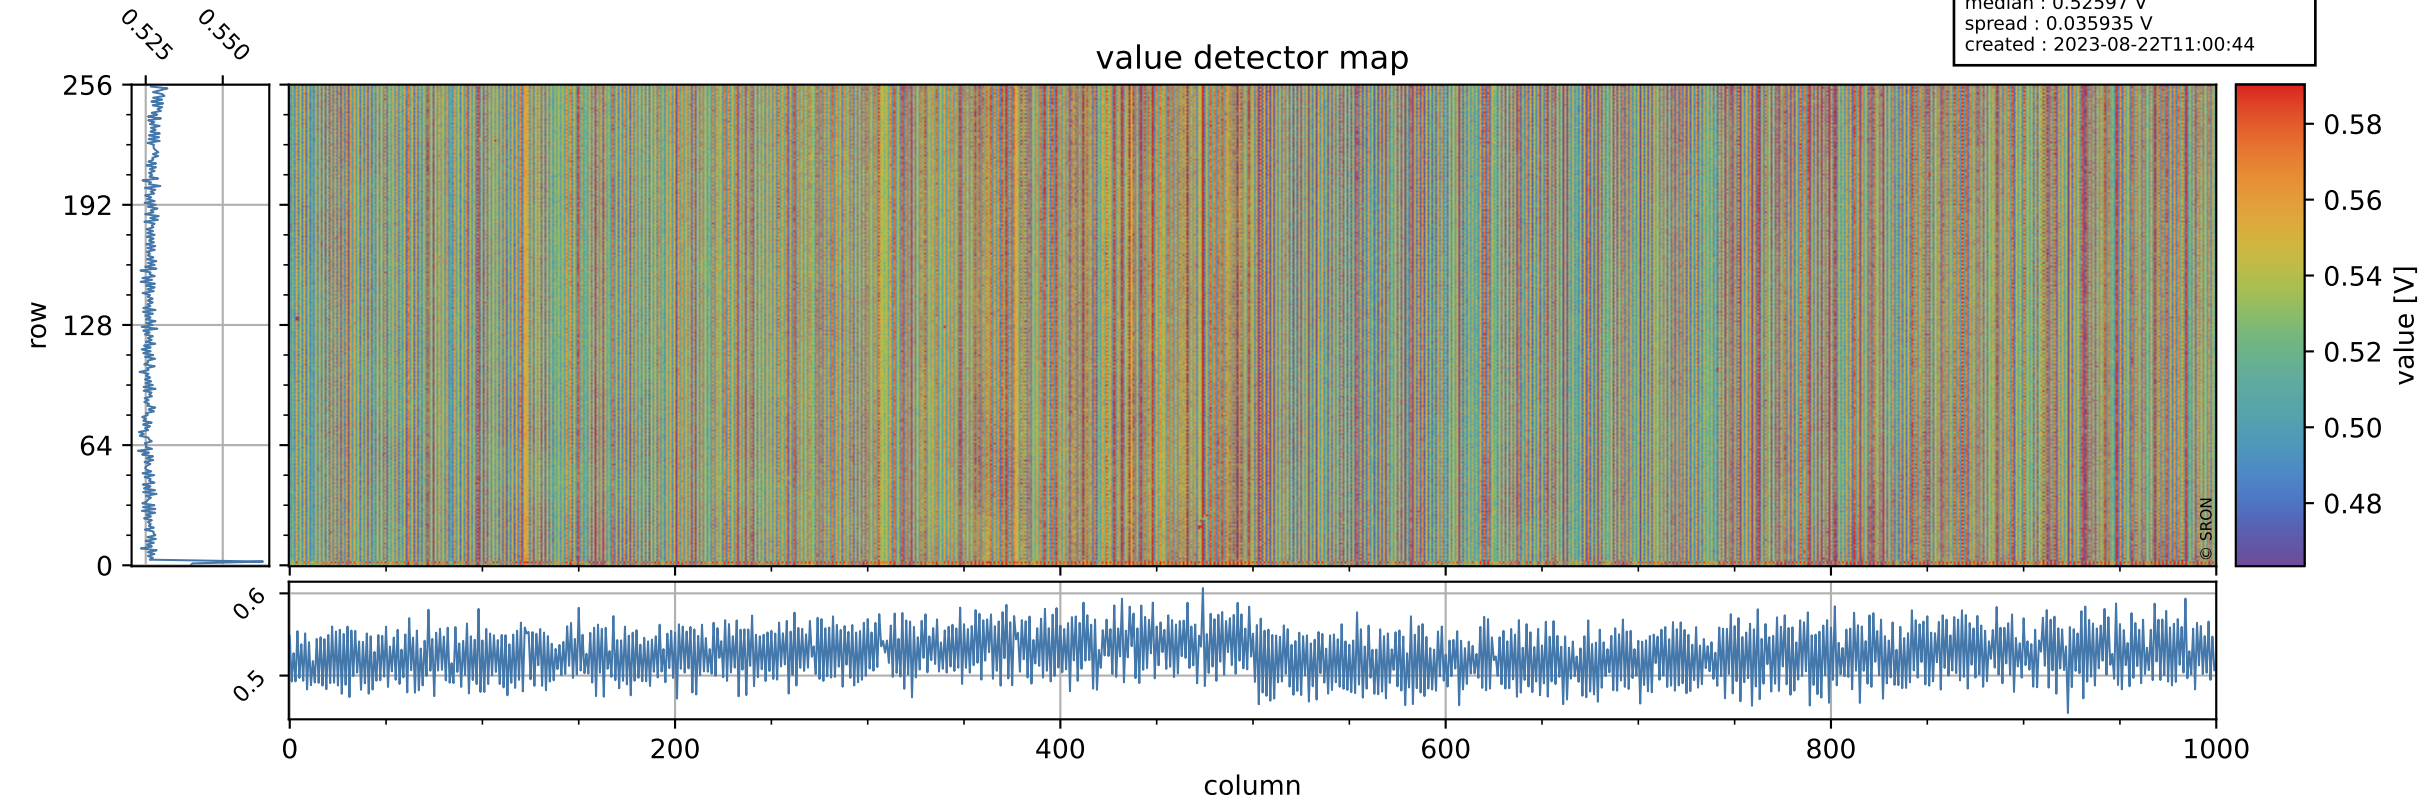

Tropomi SWIR offset (beta nominal)

orbits : 20 in [4492, 4537]
coverage : 2018-08-26 / 2018-08-29
median : 0.52597 V
spread : 0.035935 V
created : 2023-08-22T11:00:44

value detector map

Tropomi SWIR offset (beta nominal)

orbits : 20 in [4492, 4537]
coverage : 2018-08-26 / 2018-08-29
median : 33.89 μV
spread : 19.902 μV
created : 2023-08-22T11:00:45

Tropomi SWIR offset (beta nominal)

orbits : 20 in [4492, 4537]
coverage : 2018-08-26 / 2018-08-29
median : -0.051444 mV
spread : 0.32605 mV
created : 2023-08-22T11:00:45

value compared with SWIR offset CKD

Tropomi SWIR offset (beta nominal) ground-tracks of Sentinel-5P

orbits : 20 in [4492, 4537]
coverage : 2018-08-26 / 2018-08-29
created : 2023-08-22T11:00:45

Tropomi SWIR offset (beta nominal)

orbits : [1867, 4537]
coverage : 2018-02-20 / 2018-08-29
created : 2023-08-22T11:00:45

trend of detector median & temperatures