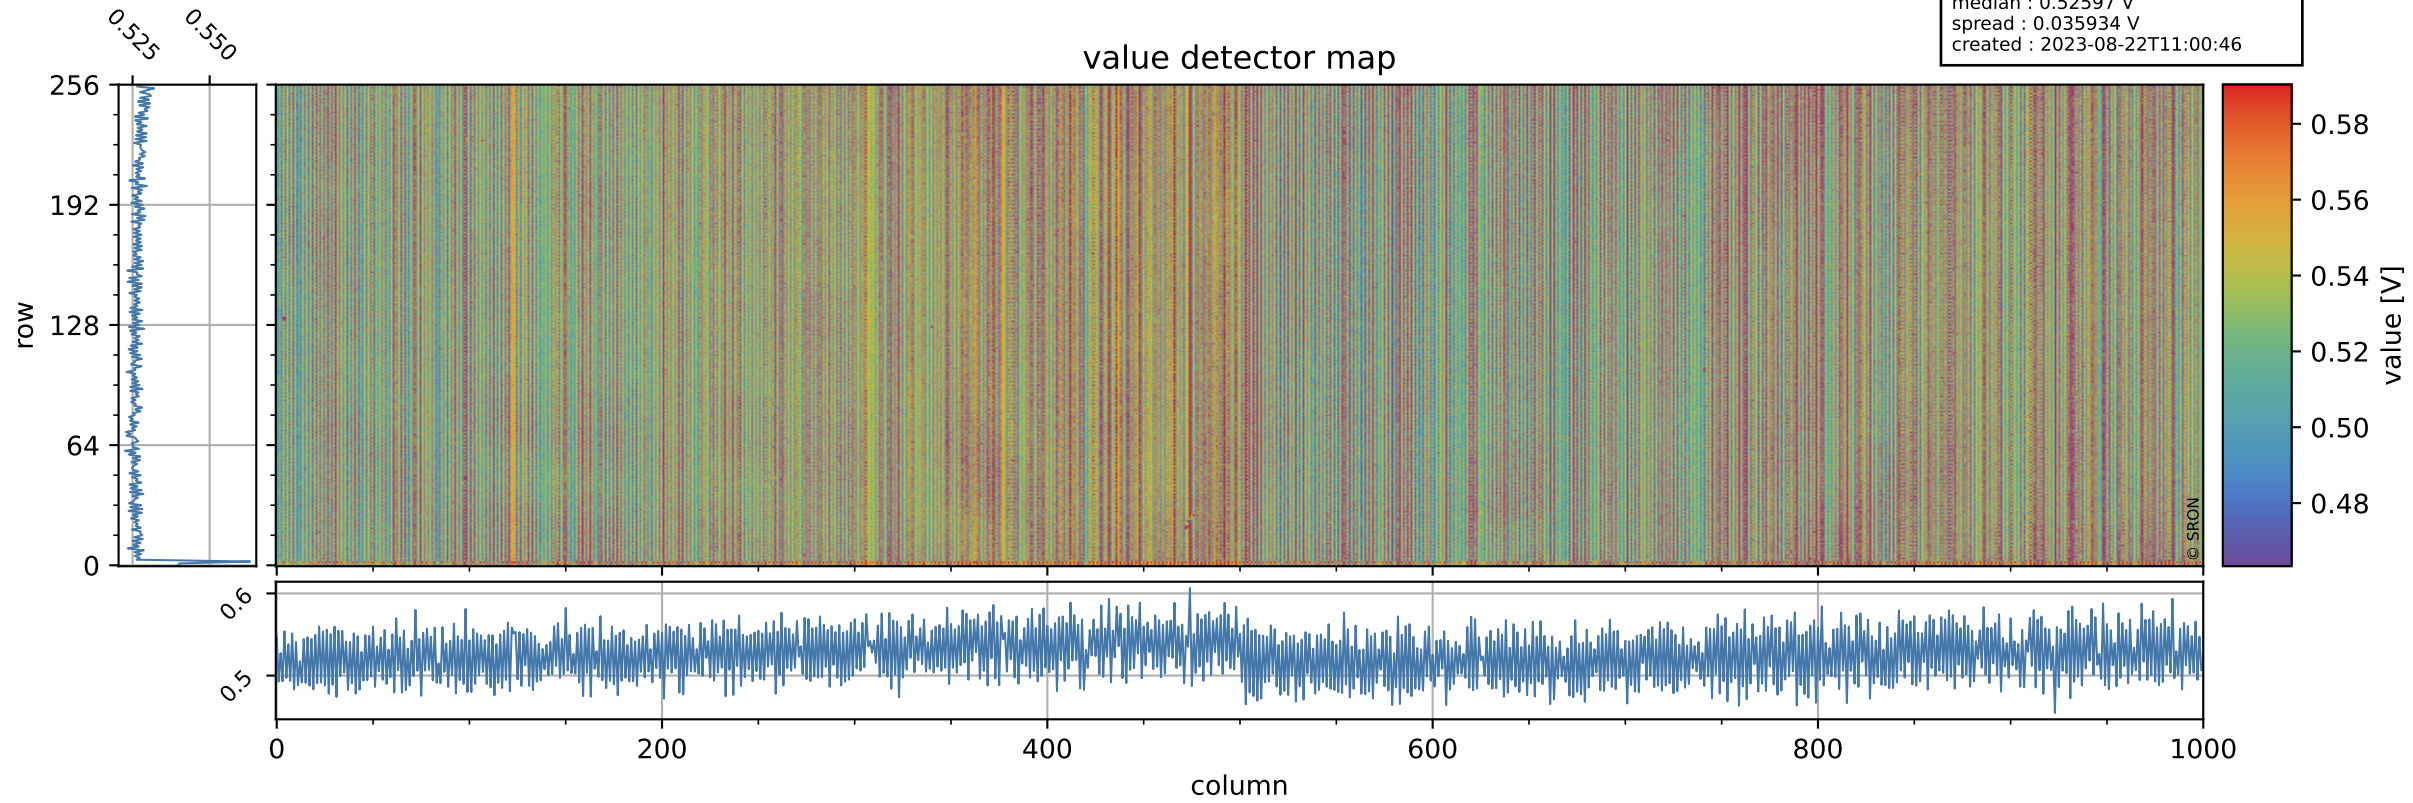

Tropomi SWIR offset (beta nominal)

orbits : 19 in [4537, 4582]
coverage : 2018-08-29 / 2018-09-01
median : 0.52597 V
spread : 0.035934 V
created : 2023-08-22T11:00:46

value detector map

Tropomi SWIR offset (beta nominal)

orbits : 19 in [4537, 4582]
coverage : 2018-08-29 / 2018-09-01
median : 33.378 μV
spread : 19.83 μV
created : 2023-08-22T11:00:46

Tropomi SWIR offset (beta nominal)

orbits : 19 in [4537, 4582]
coverage : 2018-08-29 / 2018-09-01
median : -0.051532 mV
spread : 0.32574 mV
created : 2023-08-22T11:00:47

value compared with SWIR offset CKD

Tropomi SWIR offset (beta nominal) ground-tracks of Sentinel-5P

orbits : 19 in [4537, 4582]
coverage : 2018-08-29 / 2018-09-01
created : 2023-08-22T11:00:47

Tropomi SWIR offset (beta nominal)

orbits : [1867, 4582]
coverage : 2018-02-20 / 2018-09-01
created : 2023-08-22T11:00:47

trend of detector median & temperatures