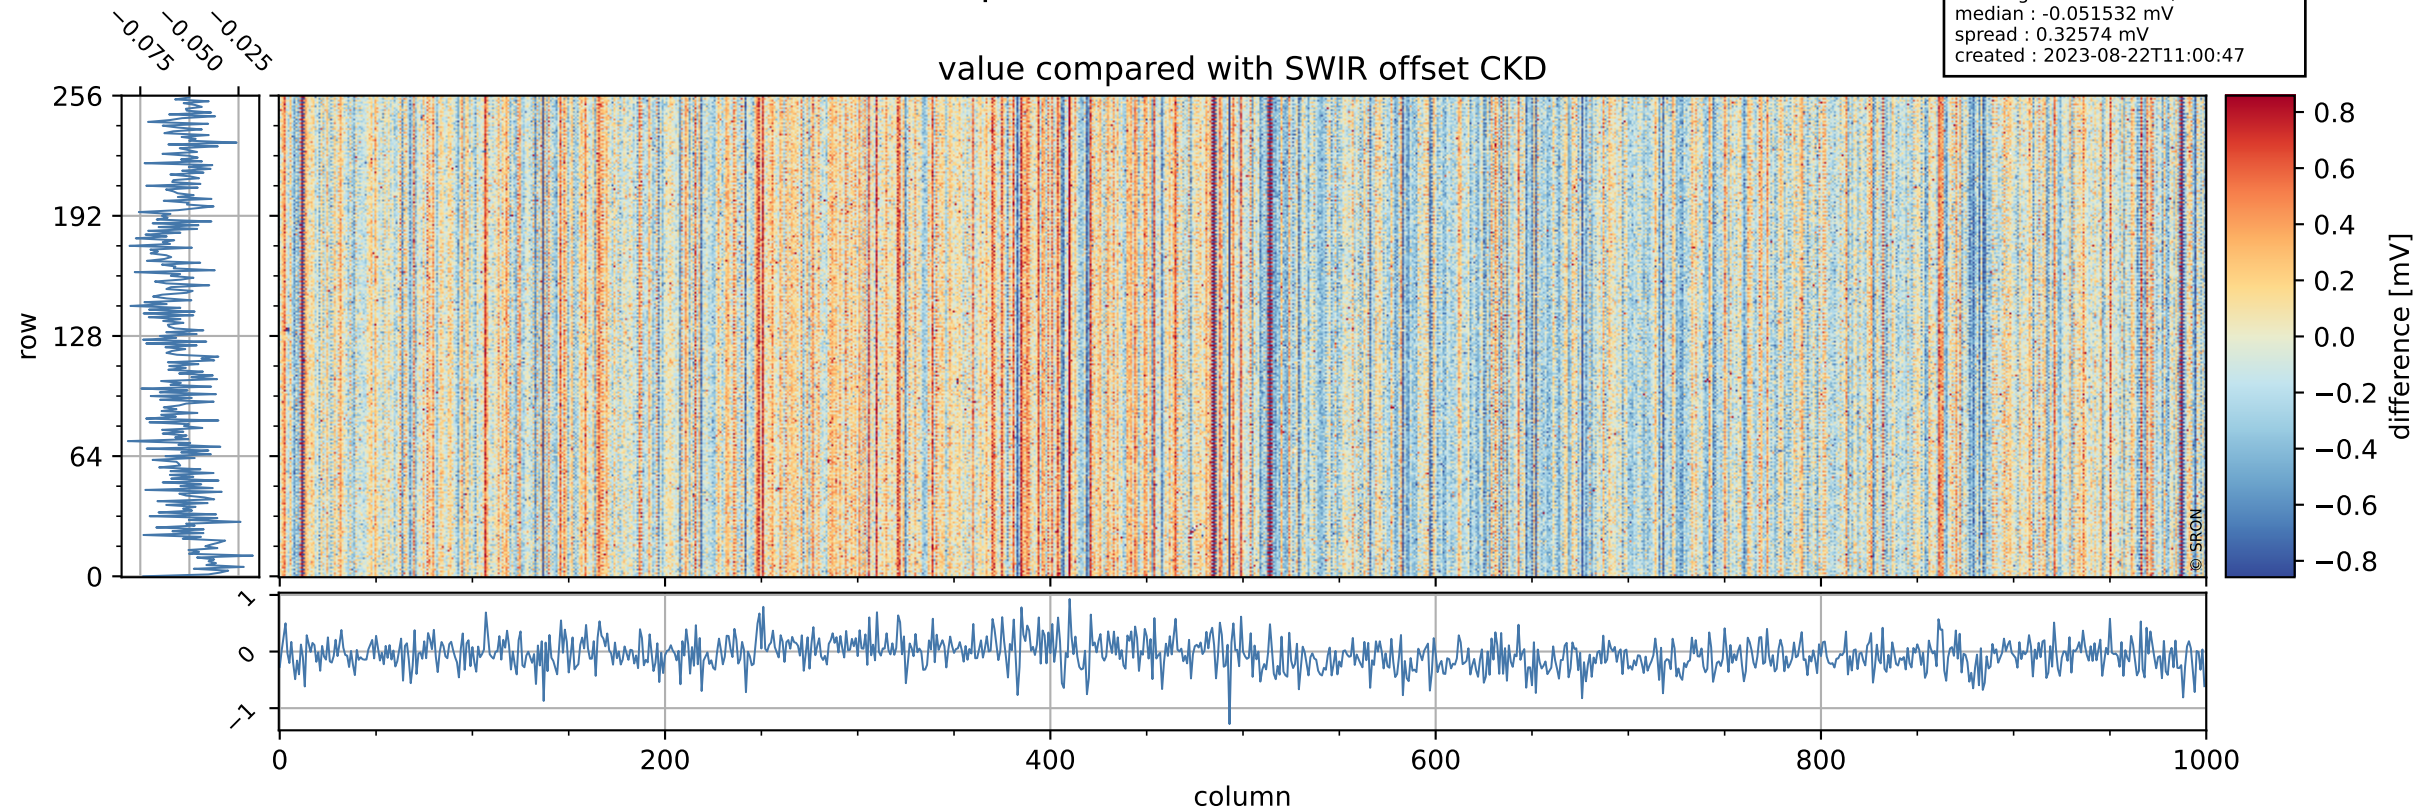

Tropomi SWIR offset (beta nominal)

orbits : 19 in [4537, 4582]
coverage : 2018-08-29 / 2018-09-01
median : 0.52597 V
spread : 0.035934 V
created : 2023-08-22T11:00:46

value detector map

Tropomi SWIR offset (beta nominal)

orbits : 19 in [4537, 4582]
coverage : 2018-08-29 / 2018-09-01
median : 33.378 μV
spread : 19.83 μV
created : 2023-08-22T11:00:46

Tropomi SWIR offset (beta nominal)

orbits : 19 in [4537, 4582]
coverage : 2018-08-29 / 2018-09-01
median : -0.051532 mV
spread : 0.32574 mV
created : 2023-08-22T11:00:47

value compared with SWIR offset CKD

Tropomi SWIR offset (beta nominal) ground-tracks of Sentinel-5P

orbits : 19 in [4537, 4582]
coverage : 2018-08-29 / 2018-09-01
created : 2023-08-22T11:00:47

Tropomi SWIR offset (beta nominal)

orbits : [1867, 4582]
coverage : 2018-02-20 / 2018-09-01
created : 2023-08-22T11:00:47

trend of detector median & temperatures