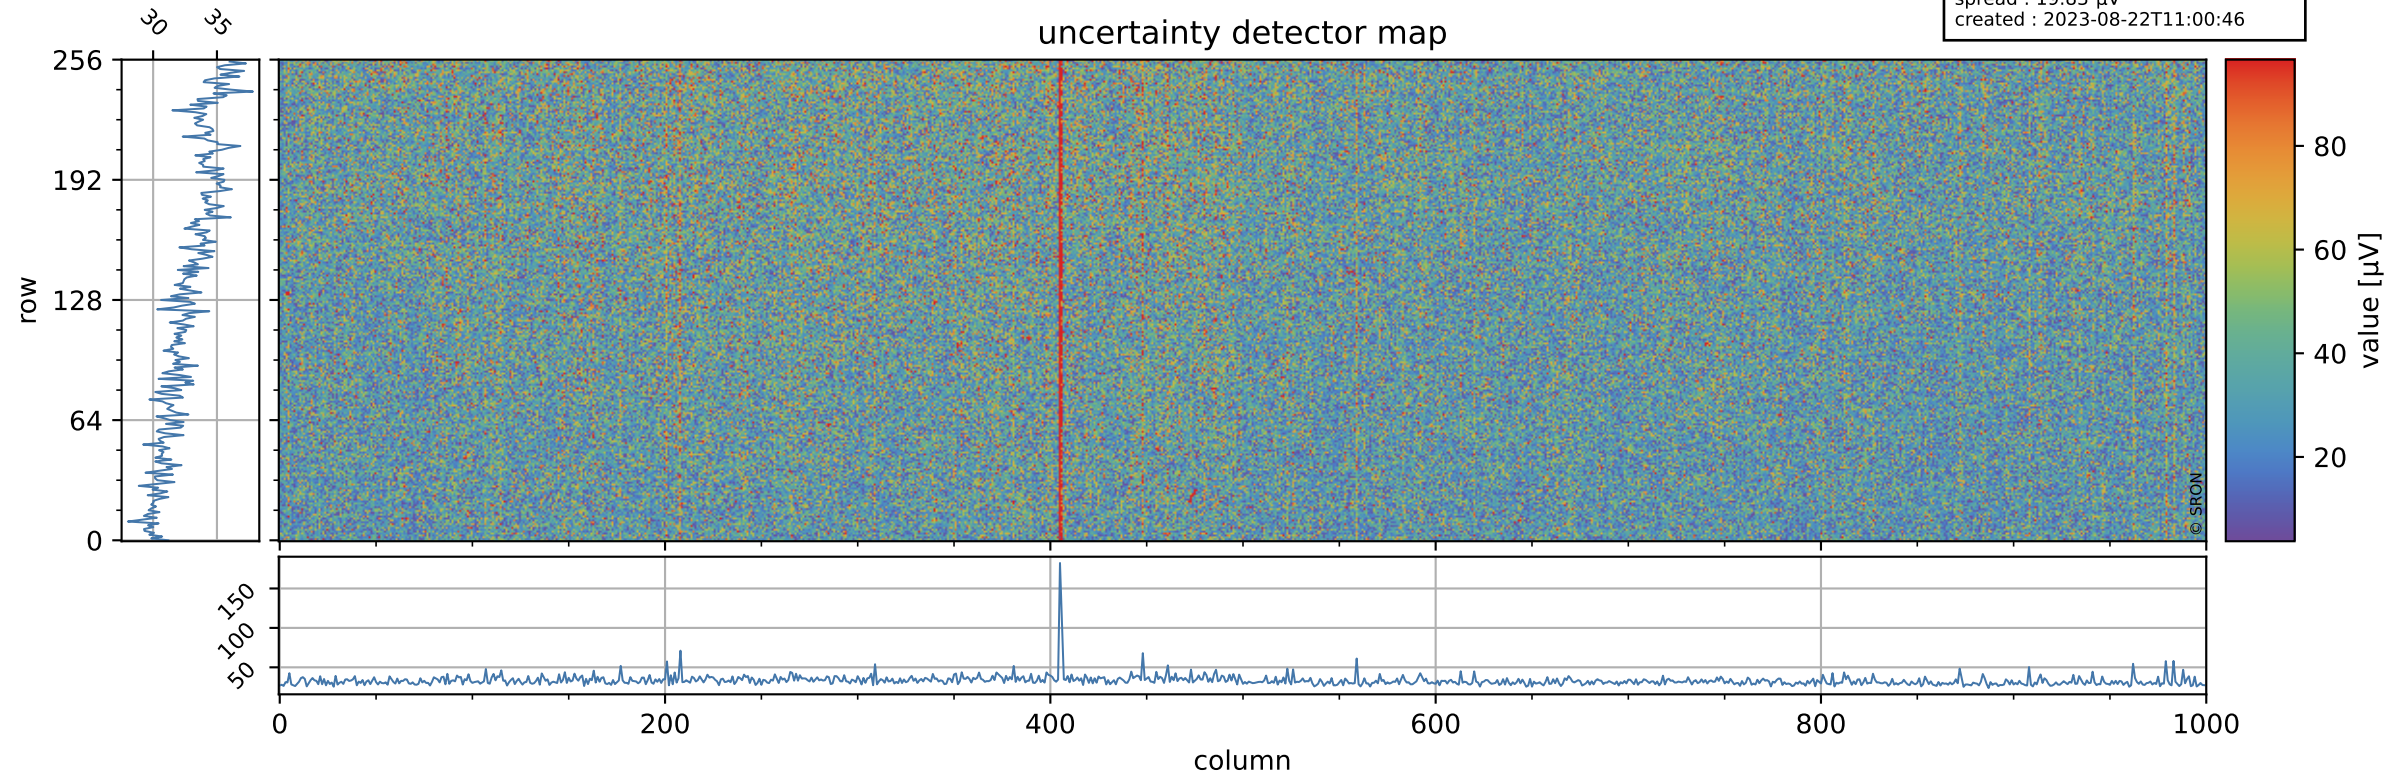

Tropomi SWIR offset (beta nominal)

orbits : 19 in [4537, 4582]
coverage : 2018-08-29 / 2018-09-01
median : 0.52597 V
spread : 0.035934 V
created : 2023-08-22T11:00:46

value detector map

Tropomi SWIR offset (beta nominal)

orbits : 19 in [4537, 4582]
coverage : 2018-08-29 / 2018-09-01
median : 33.378 μV
spread : 19.83 μV
created : 2023-08-22T11:00:46

Tropomi SWIR offset (beta nominal)

orbits : 19 in [4537, 4582]
coverage : 2018-08-29 / 2018-09-01
median : -0.051532 mV
spread : 0.32574 mV
created : 2023-08-22T11:00:47

value compared with SWIR offset CKD

Tropomi SWIR offset (beta nominal) ground-tracks of Sentinel-5P

orbits : 19 in [4537, 4582]
coverage : 2018-08-29 / 2018-09-01
created : 2023-08-22T11:00:47

Tropomi SWIR offset (beta nominal)

orbits : [1867, 4582]
coverage : 2018-02-20 / 2018-09-01
created : 2023-08-22T11:00:47

trend of detector median & temperatures