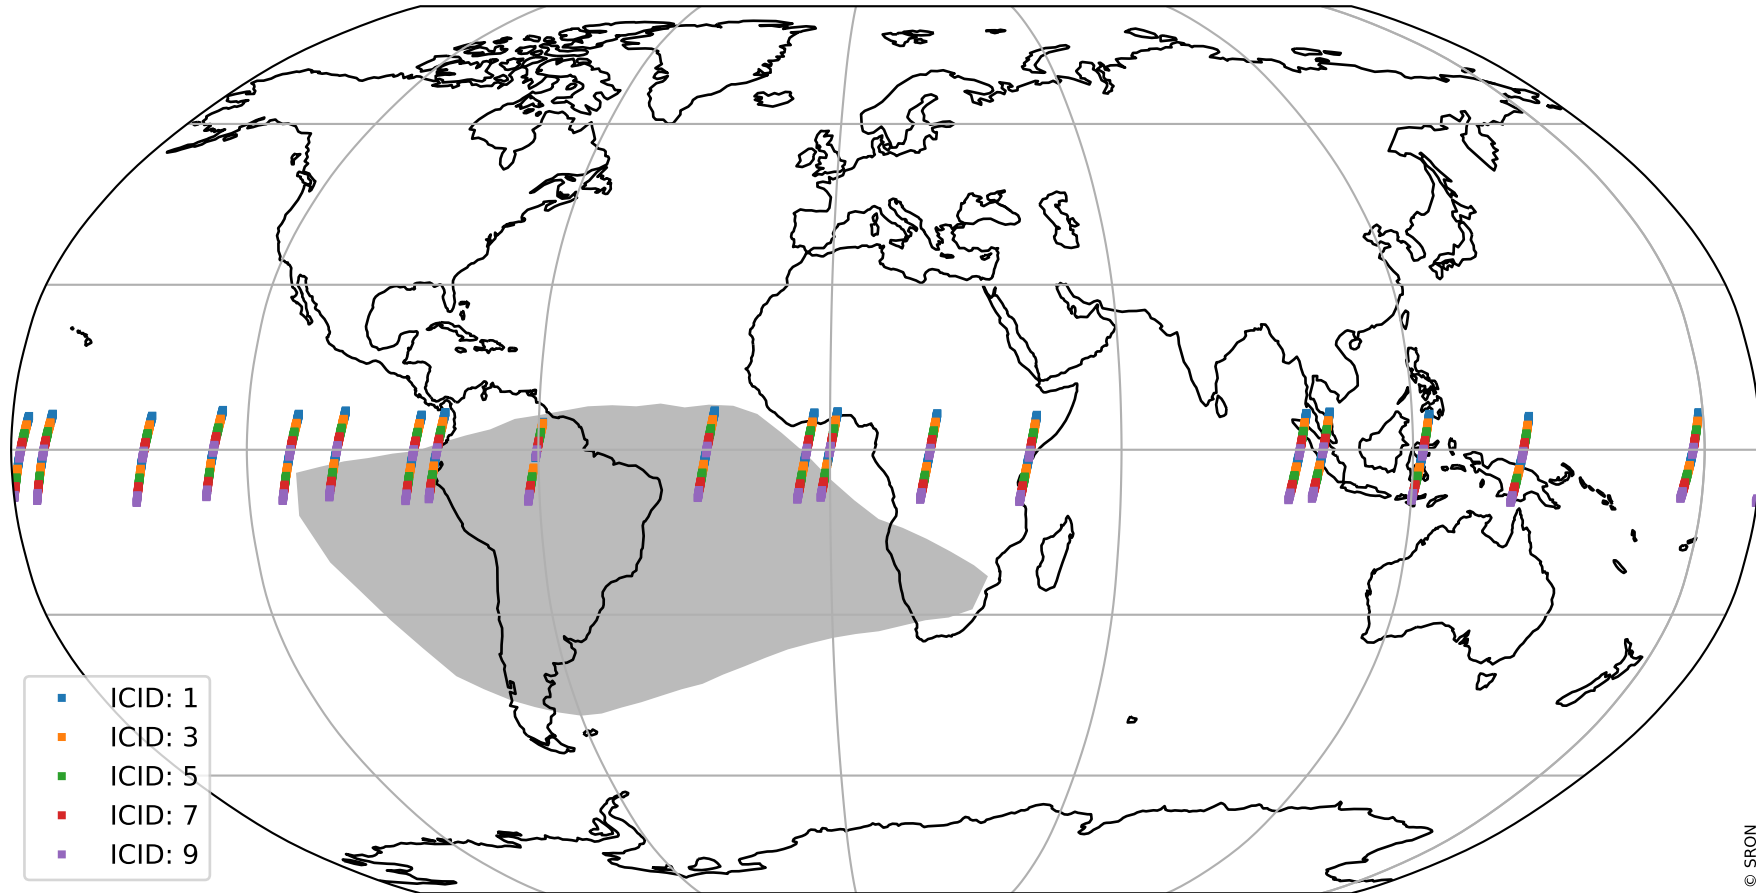

Tropomi SWIR offset (beta nominal)

orbits : 19 in [4537, 4582]
coverage : 2018-08-29 / 2018-09-01
median : 0.52597 V
spread : 0.035934 V
created : 2023-08-22T11:00:46

value detector map

Tropomi SWIR offset (beta nominal)

orbits : 19 in [4537, 4582]
coverage : 2018-08-29 / 2018-09-01
median : 33.378 μV
spread : 19.83 μV
created : 2023-08-22T11:00:46

Tropomi SWIR offset (beta nominal)

orbits : 19 in [4537, 4582]
coverage : 2018-08-29 / 2018-09-01
median : -0.051532 mV
spread : 0.32574 mV
created : 2023-08-22T11:00:47

value compared with SWIR offset CKD

Tropomi SWIR offset (beta nominal) ground-tracks of Sentinel-5P

orbits : 19 in [4537, 4582]
coverage : 2018-08-29 / 2018-09-01
created : 2023-08-22T11:00:47

Tropomi SWIR offset (beta nominal)

orbits : [1867, 4582]
coverage : 2018-02-20 / 2018-09-01
created : 2023-08-22T11:00:47

trend of detector median & temperatures