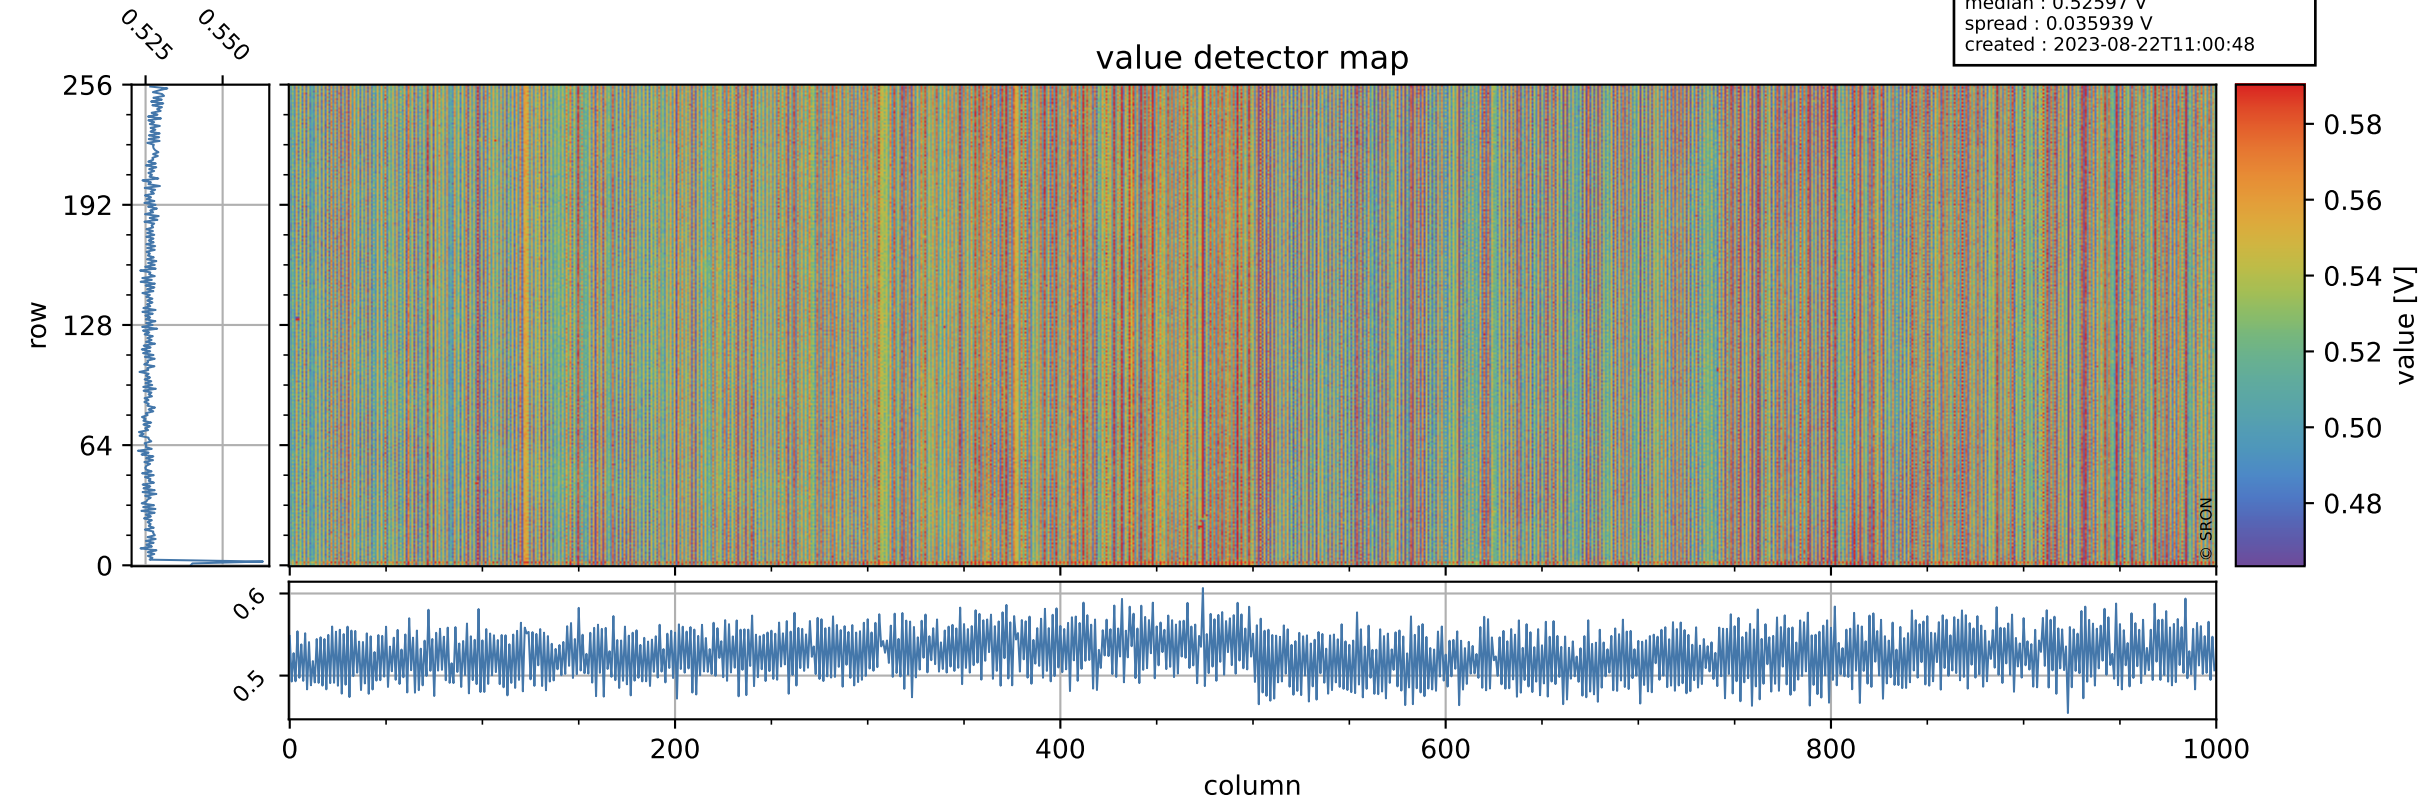

# Tropomi SWIR offset (beta nominal)

orbits : 20 in [4582, 4627]  
coverage : 2018-09-01 / 2018-09-04  
median : 0.52597 V  
spread : 0.035939 V  
created : 2023-08-22T11:00:48

## value detector map

# Tropomi SWIR offset (beta nominal)

orbits : 20 in [4582, 4627]  
coverage : 2018-09-01 / 2018-09-04  
median : 32.928  $\mu\text{V}$   
spread : 19.419  $\mu\text{V}$   
created : 2023-08-22T11:00:48

# Tropomi SWIR offset (beta nominal) ground-tracks of Sentinel-5P

orbits : 20 in [4582, 4627]  
coverage : 2018-09-01 / 2018-09-04  
created : 2023-08-22T11:00:49