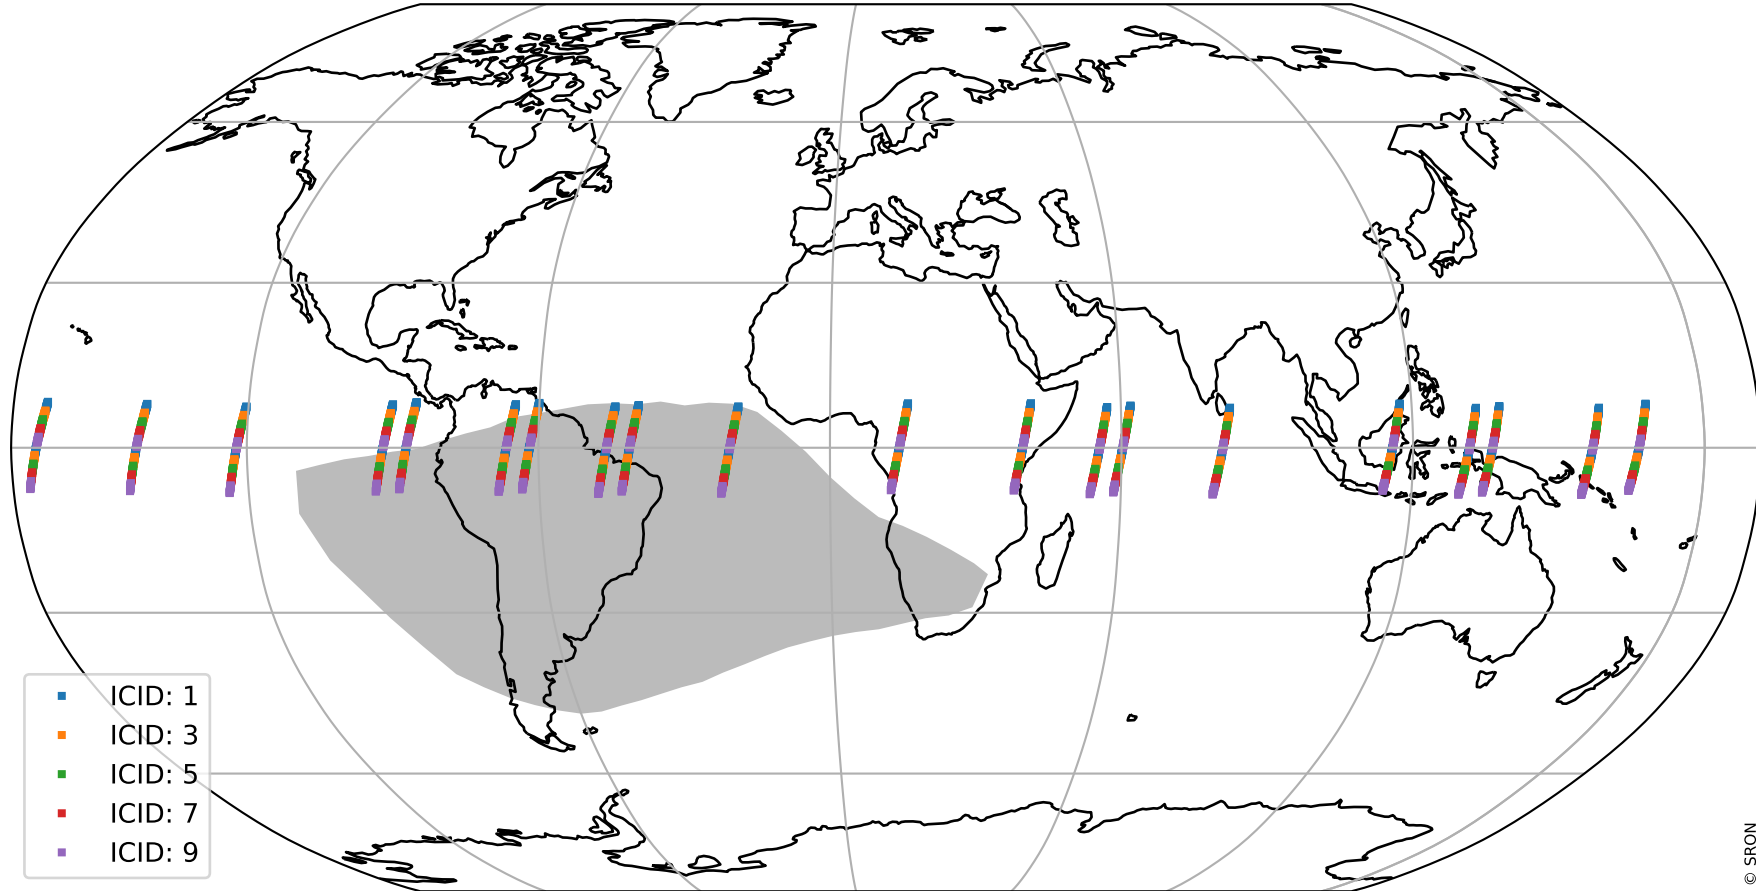

# Tropomi SWIR offset (beta nominal)

orbits : 20 in [4582, 4627]  
coverage : 2018-09-01 / 2018-09-04  
median : 32.928  $\mu\text{V}$   
spread : 19.419  $\mu\text{V}$   
created : 2023-08-22T11:00:48

# Tropomi SWIR offset (beta nominal)

orbits : 20 in [4582, 4627]  
coverage : 2018-09-01 / 2018-09-04  
median : -0.056836 mV  
spread : 0.33012 mV  
created : 2023-08-22T11:00:49

value compared with SWIR offset CKD

# Tropomi SWIR offset (beta nominal) ground-tracks of Sentinel-5P

orbits : 20 in [4582, 4627]  
coverage : 2018-09-01 / 2018-09-04  
created : 2023-08-22T11:00:49

# Tropomi SWIR offset (beta nominal)

orbits : [1867, 4627]  
coverage : 2018-02-20 / 2018-09-04  
created : 2023-08-22T11:00:49