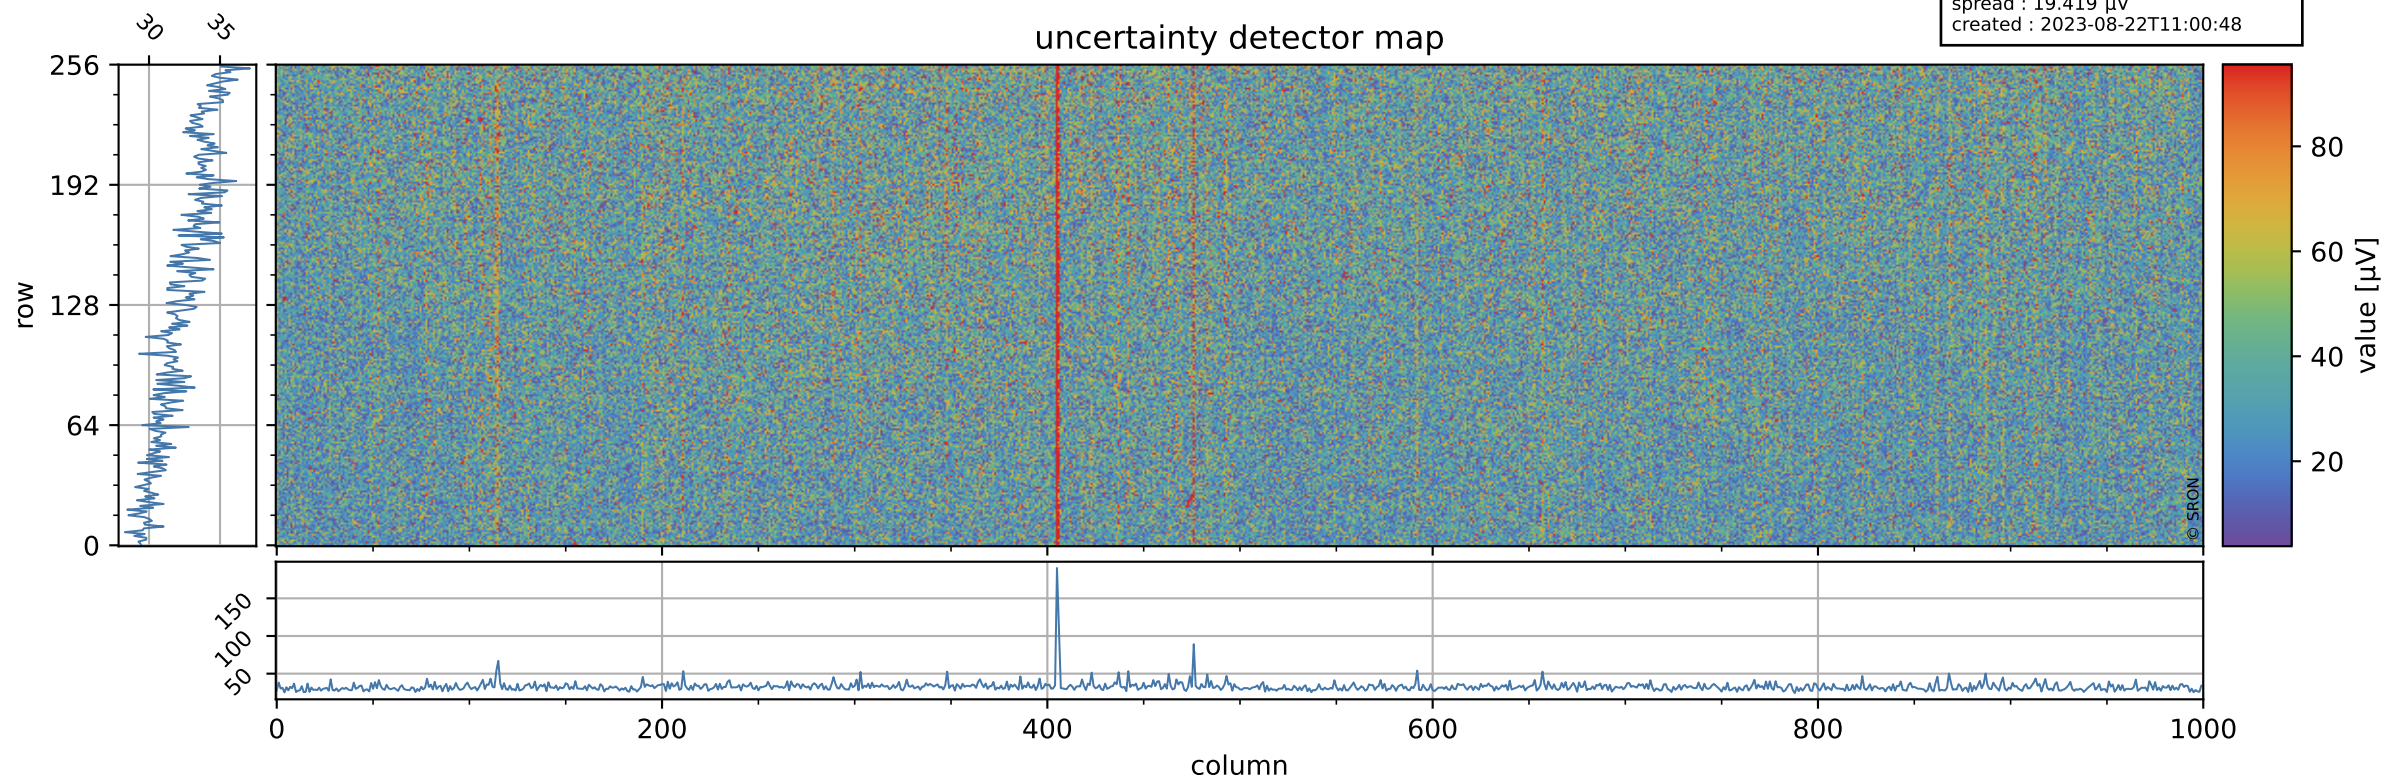

# Tropomi SWIR offset (beta nominal)

orbits : 20 in [4582, 4627]  
coverage : 2018-09-01 / 2018-09-04  
median : 0.52597 V  
spread : 0.035939 V  
created : 2023-08-22T11:00:48

## value detector map

# Tropomi SWIR offset (beta nominal)

orbits : 20 in [4582, 4627]  
coverage : 2018-09-01 / 2018-09-04  
median : 32.928  $\mu\text{V}$   
spread : 19.419  $\mu\text{V}$   
created : 2023-08-22T11:00:48

# Tropomi SWIR offset (beta nominal) ground-tracks of Sentinel-5P

orbits : 20 in [4582, 4627]  
coverage : 2018-09-01 / 2018-09-04  
created : 2023-08-22T11:00:49