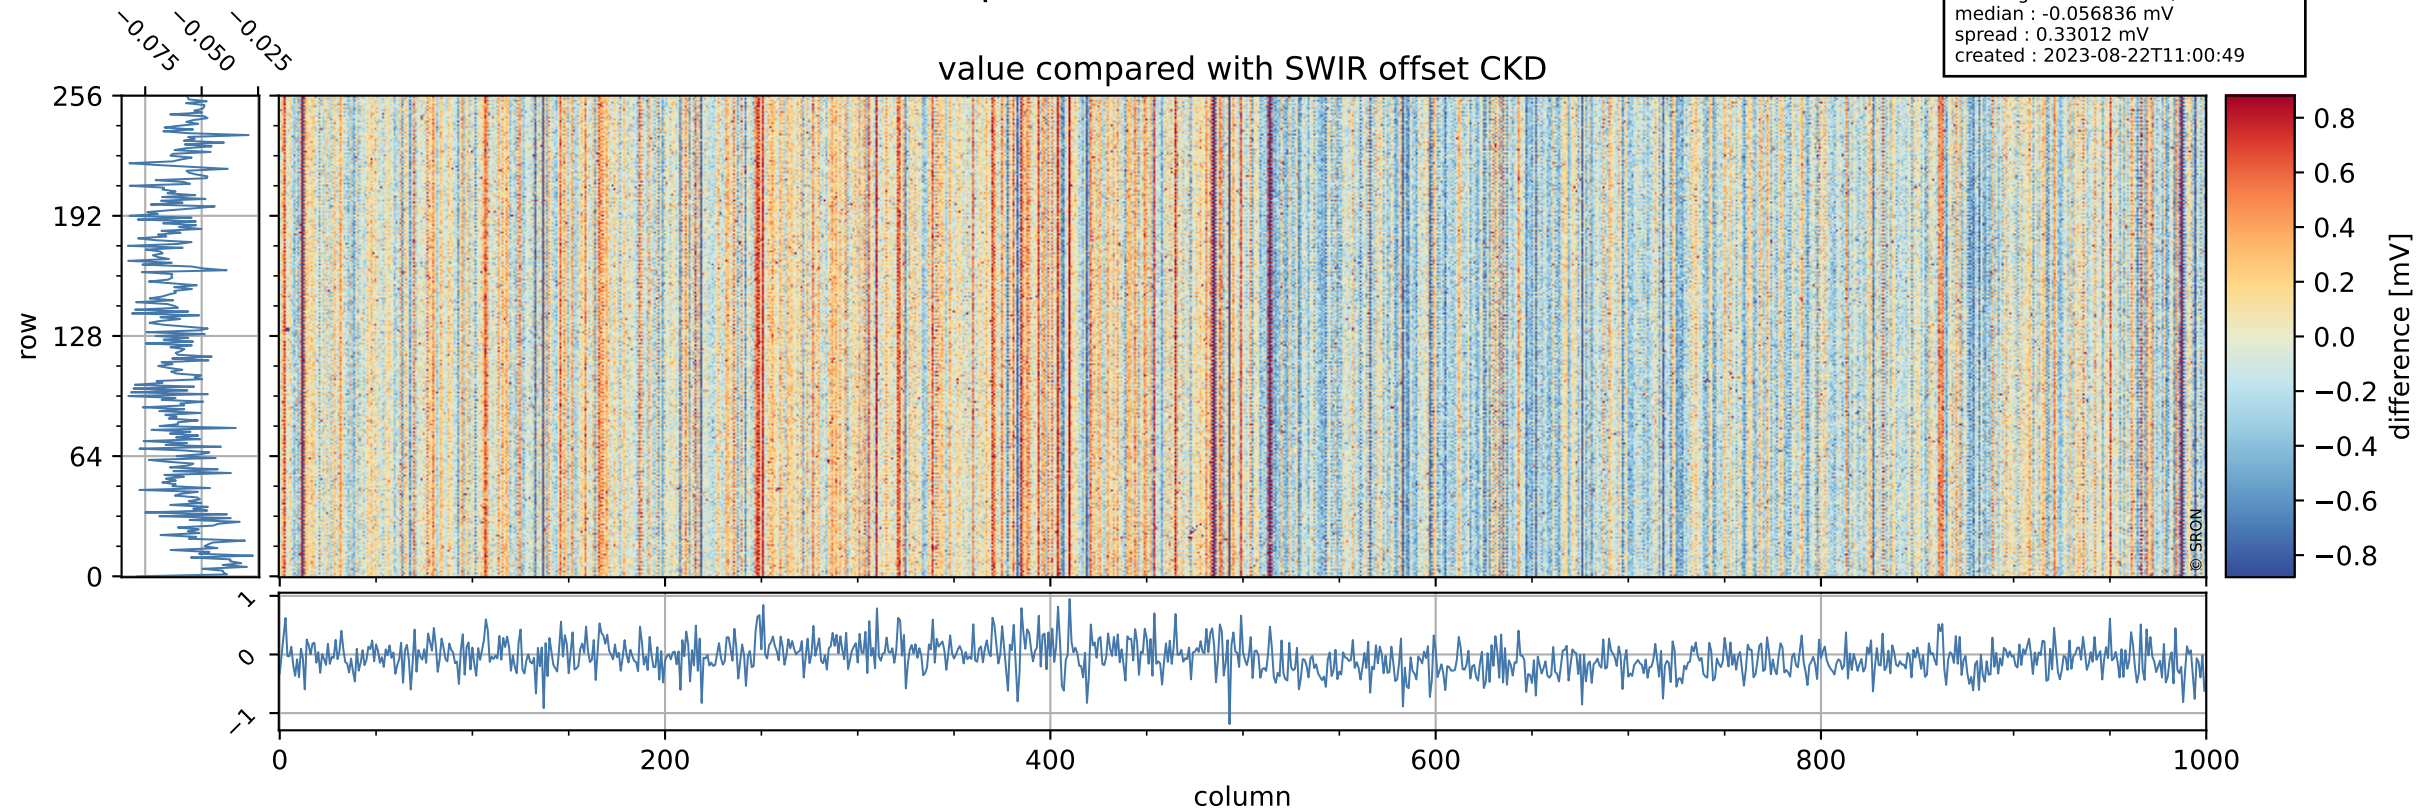

## value detector map

# Tropomi SWIR offset (beta nominal)

orbits : 20 in [4582, 4627]  
coverage : 2018-09-01 / 2018-09-04  
median : 32.928  $\mu\text{V}$   
spread : 19.419  $\mu\text{V}$   
created : 2023-08-22T11:00:48

# Tropomi SWIR offset (beta nominal)

orbits : 20 in [4582, 4627]  
coverage : 2018-09-01 / 2018-09-04  
median : -0.056836 mV  
spread : 0.33012 mV  
created : 2023-08-22T11:00:49

value compared with SWIR offset CKD

# Tropomi SWIR offset (beta nominal) ground-tracks of Sentinel-5P

orbits : 20 in [4582, 4627]  
coverage : 2018-09-01 / 2018-09-04  
created : 2023-08-22T11:00:49