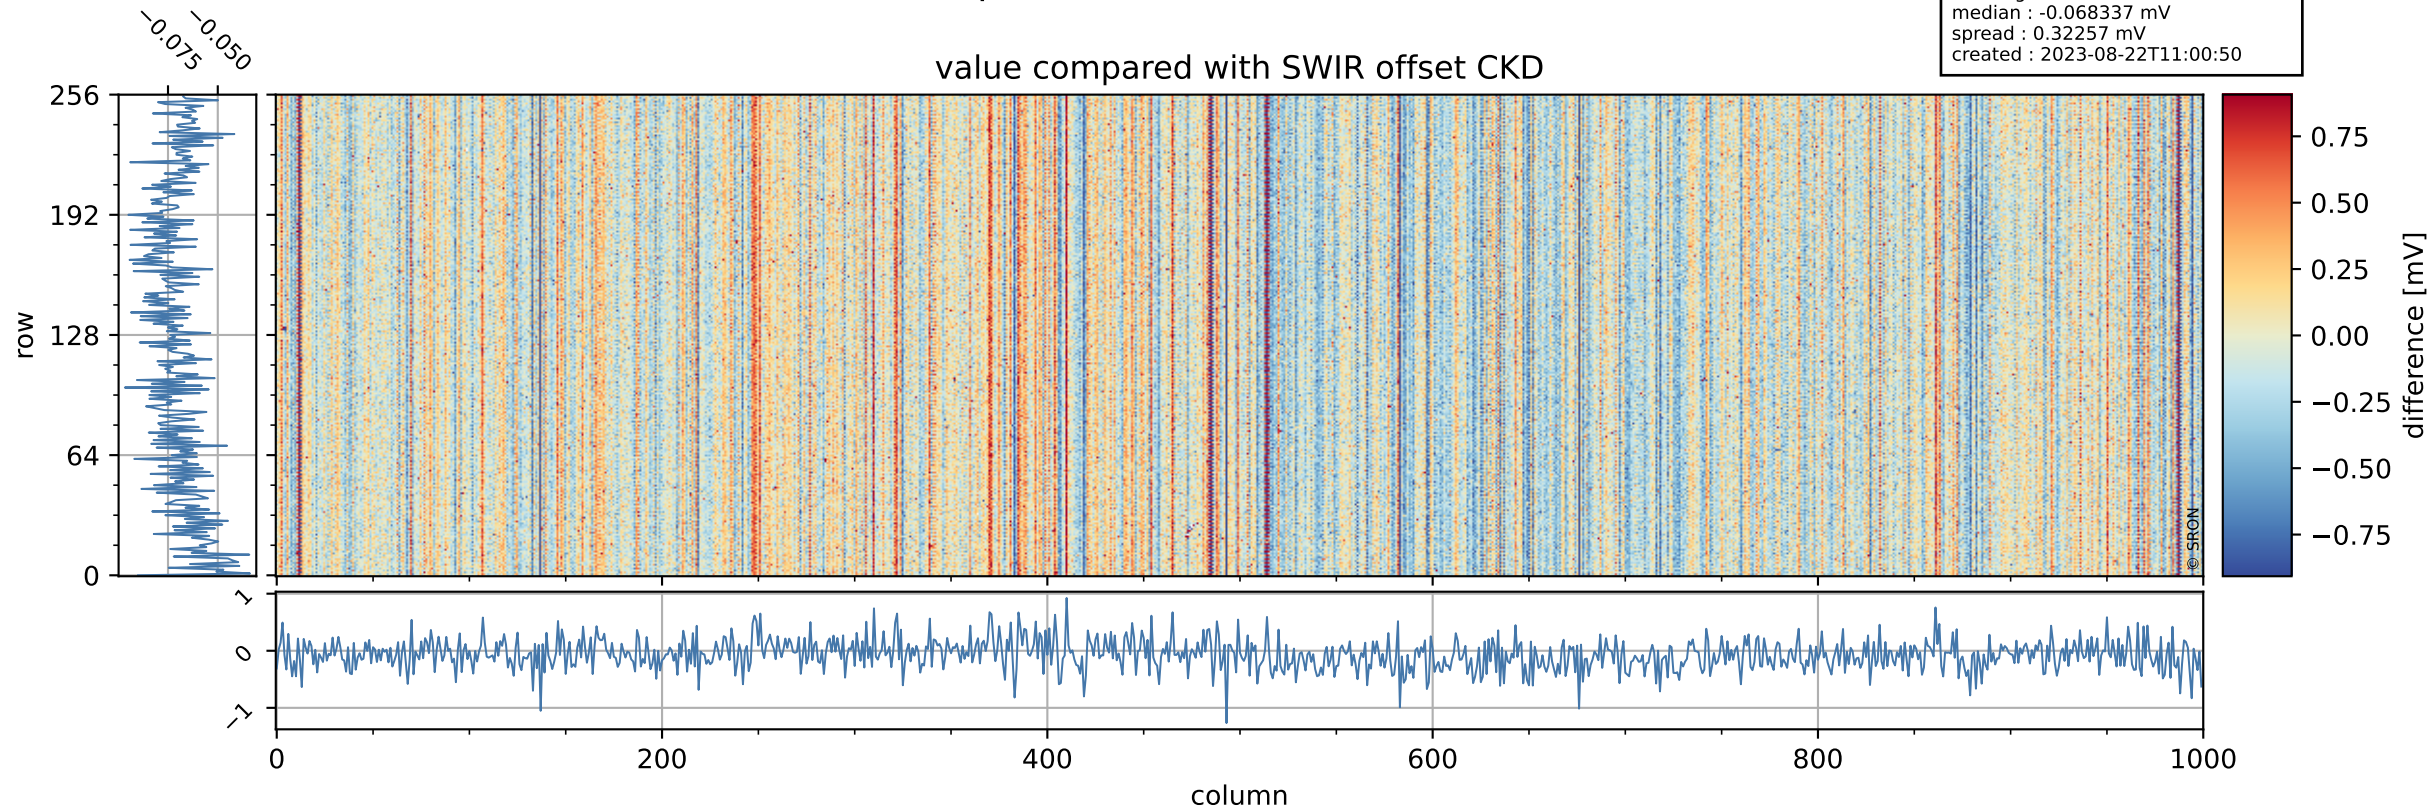

Tropomi SWIR offset (beta nominal)

orbits : 17 in [4627, 4672]
coverage : 2018-09-04 / 2018-09-07
median : 0.52596 V
spread : 0.035935 V
created : 2023-08-22T11:00:50

value detector map

Tropomi SWIR offset (beta nominal)

orbits : 17 in [4627, 4672]
coverage : 2018-09-04 / 2018-09-07
median : 33.298 μV
spread : 19.533 μV
created : 2023-08-22T11:00:50

Tropomi SWIR offset (beta nominal)

orbits : 17 in [4627, 4672]
coverage : 2018-09-04 / 2018-09-07
median : -0.068337 mV
spread : 0.32257 mV
created : 2023-08-22T11:00:50

value compared with SWIR offset CKD

Tropomi SWIR offset (beta nominal) ground-tracks of Sentinel-5P

orbits : 17 in [4627, 4672]
coverage : 2018-09-04 / 2018-09-07
created : 2023-08-22T11:00:50

Tropomi SWIR offset (beta nominal)

orbits : [1867, 4672]
coverage : 2018-02-20 / 2018-09-07
created : 2023-08-22T11:00:51

trend of detector median & temperatures