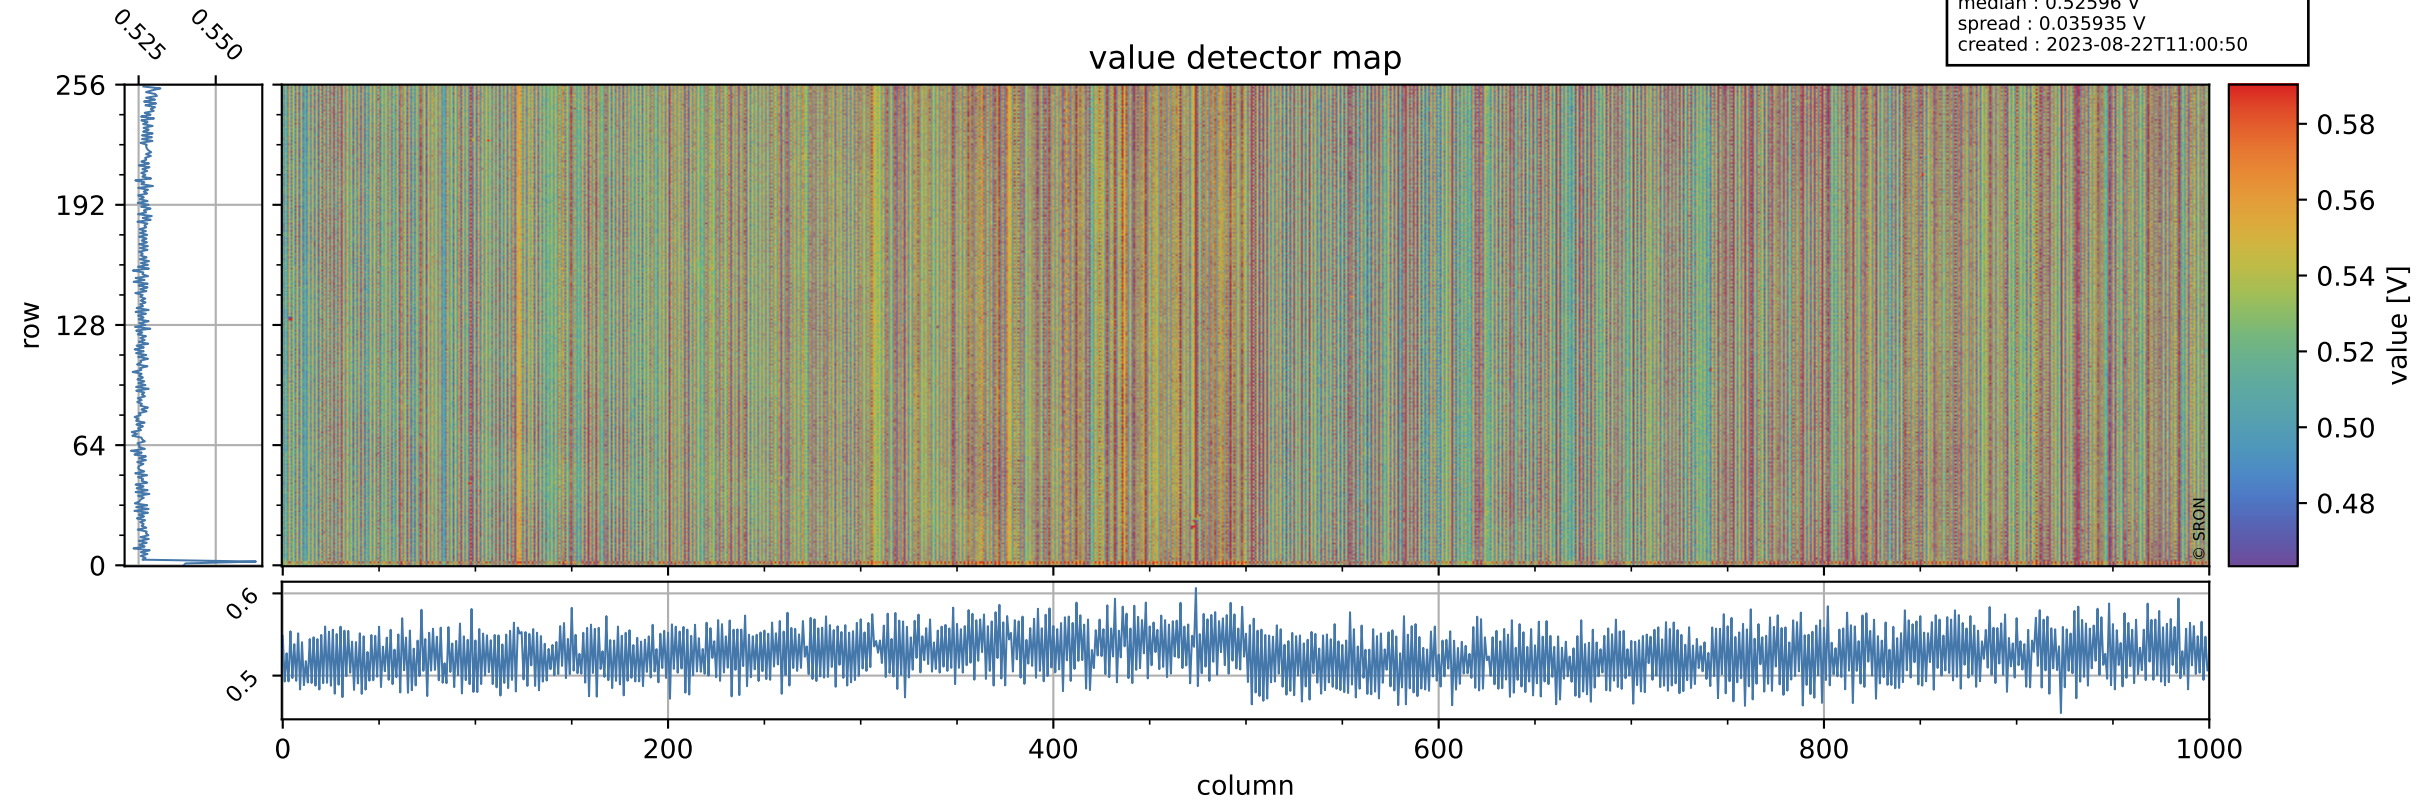

Tropomi SWIR offset (beta nominal)

orbits : 17 in [4627, 4672]
coverage : 2018-09-04 / 2018-09-07
median : 0.52596 V
spread : 0.035935 V
created : 2023-08-22T11:00:50

value detector map

Tropomi SWIR offset (beta nominal)

orbits : 17 in [4627, 4672]
coverage : 2018-09-04 / 2018-09-07
median : 33.298 μV
spread : 19.533 μV
created : 2023-08-22T11:00:50

Tropomi SWIR offset (beta nominal)

orbits : 17 in [4627, 4672]
coverage : 2018-09-04 / 2018-09-07
median : -0.068337 mV
spread : 0.32257 mV
created : 2023-08-22T11:00:50

value compared with SWIR offset CKD

Tropomi SWIR offset (beta nominal) ground-tracks of Sentinel-5P

orbits : 17 in [4627, 4672]
coverage : 2018-09-04 / 2018-09-07
created : 2023-08-22T11:00:50

Tropomi SWIR offset (beta nominal)

orbits : [1867, 4672]
coverage : 2018-02-20 / 2018-09-07
created : 2023-08-22T11:00:51

trend of detector median & temperatures