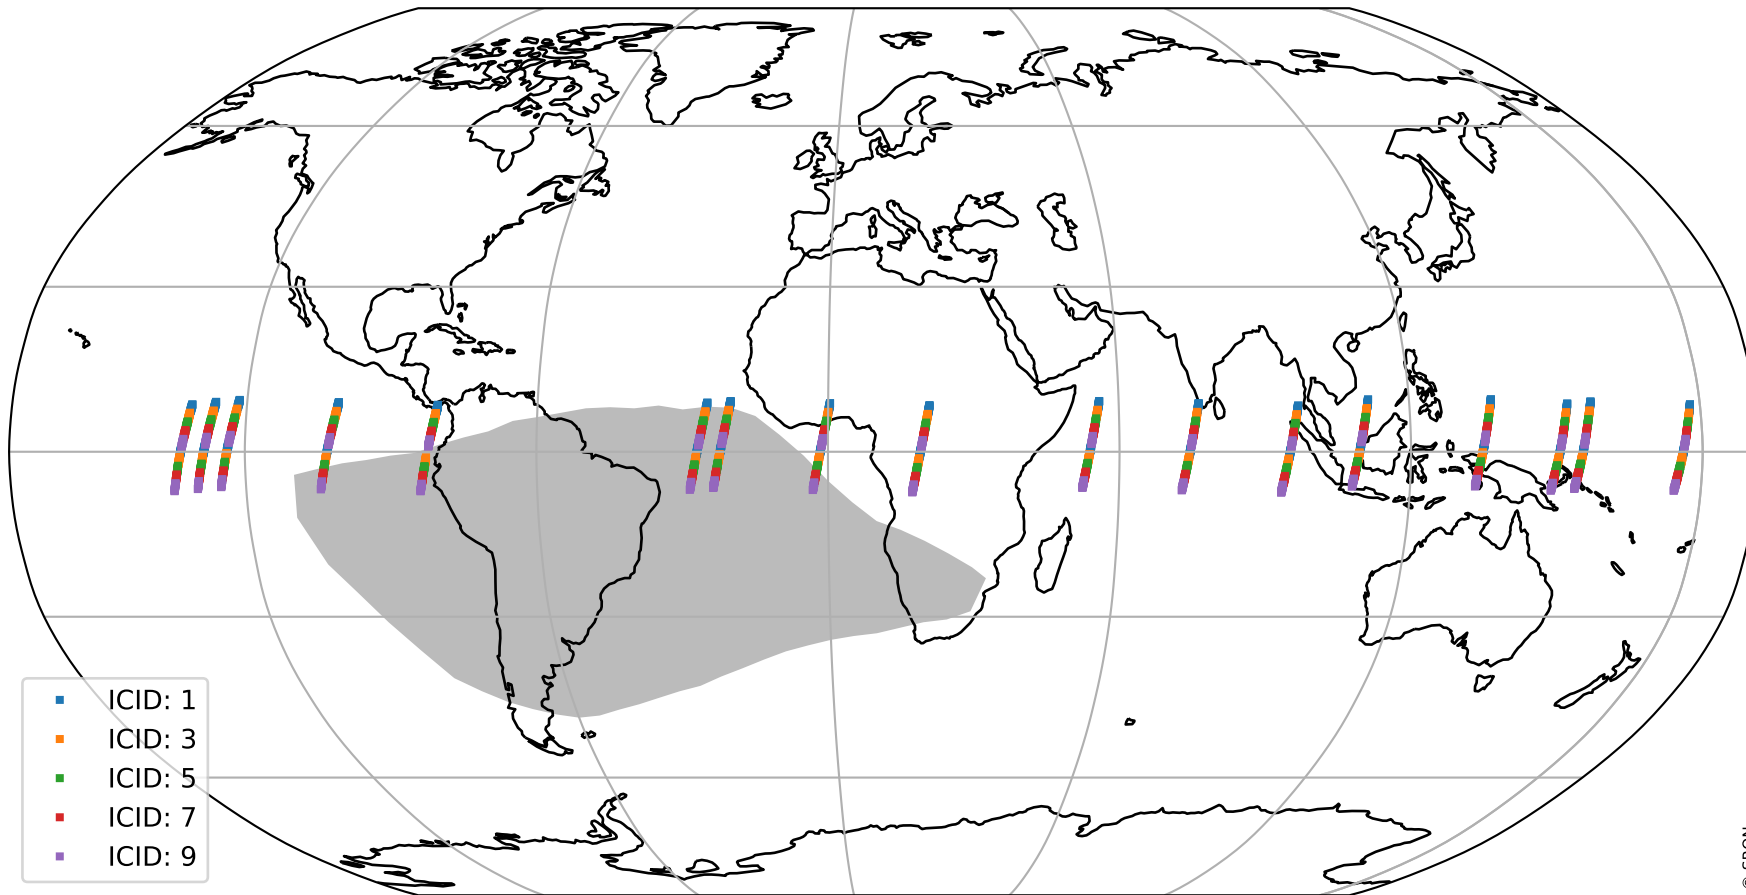

Tropomi SWIR offset (beta nominal)

orbits : 17 in [4627, 4672]
coverage : 2018-09-04 / 2018-09-07
median : 0.52596 V
spread : 0.035935 V
created : 2023-08-22T11:00:50

value detector map

Tropomi SWIR offset (beta nominal)

orbits : 17 in [4627, 4672]
coverage : 2018-09-04 / 2018-09-07
median : 33.298 μV
spread : 19.533 μV
created : 2023-08-22T11:00:50

Tropomi SWIR offset (beta nominal)

orbits : 17 in [4627, 4672]
coverage : 2018-09-04 / 2018-09-07
median : -0.068337 mV
spread : 0.32257 mV
created : 2023-08-22T11:00:50

value compared with SWIR offset CKD

Tropomi SWIR offset (beta nominal) ground-tracks of Sentinel-5P

orbits : 17 in [4627, 4672]
coverage : 2018-09-04 / 2018-09-07
created : 2023-08-22T11:00:50

Tropomi SWIR offset (beta nominal)

orbits : [1867, 4672]
coverage : 2018-02-20 / 2018-09-07
created : 2023-08-22T11:00:51

trend of detector median & temperatures