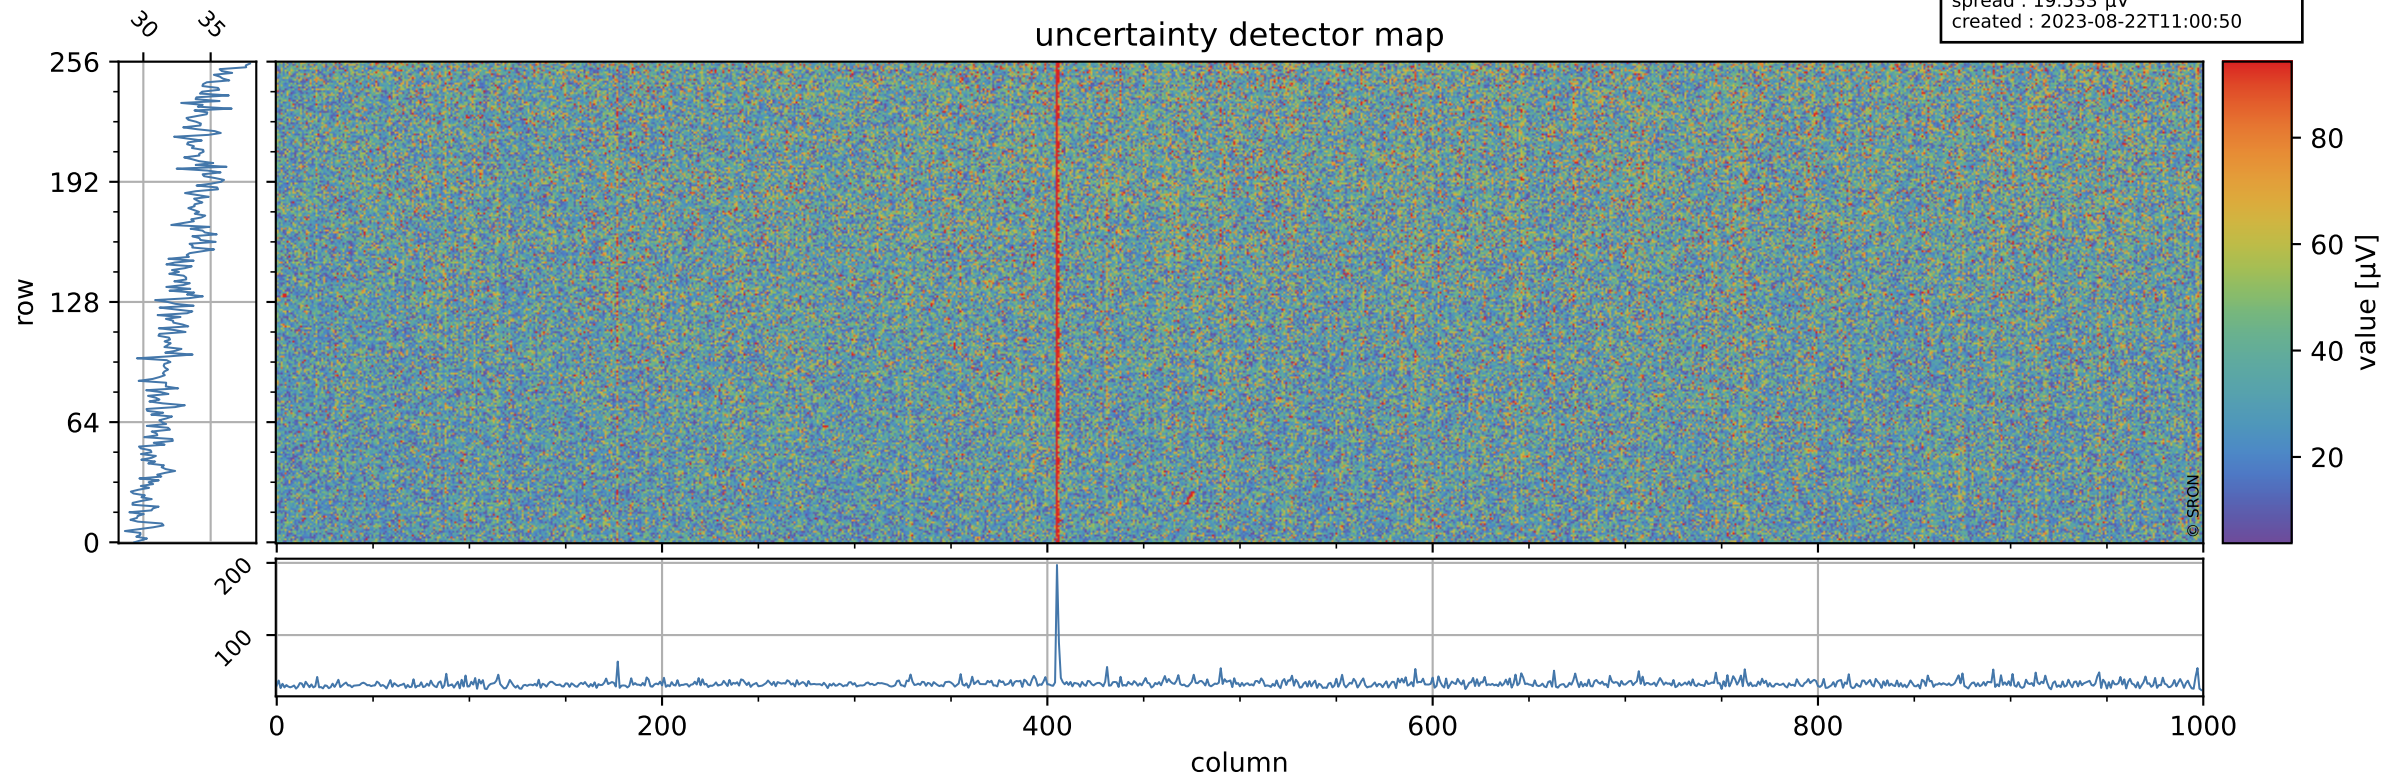

Tropomi SWIR offset (beta nominal)

orbits : 17 in [4627, 4672]
coverage : 2018-09-04 / 2018-09-07
median : 0.52596 V
spread : 0.035935 V
created : 2023-08-22T11:00:50

value detector map

Tropomi SWIR offset (beta nominal)

orbits : 17 in [4627, 4672]
coverage : 2018-09-04 / 2018-09-07
median : 33.298 μV
spread : 19.533 μV
created : 2023-08-22T11:00:50

Tropomi SWIR offset (beta nominal)

orbits : 17 in [4627, 4672]
coverage : 2018-09-04 / 2018-09-07
median : -0.068337 mV
spread : 0.32257 mV
created : 2023-08-22T11:00:50

value compared with SWIR offset CKD

Tropomi SWIR offset (beta nominal) ground-tracks of Sentinel-5P

orbits : 17 in [4627, 4672]
coverage : 2018-09-04 / 2018-09-07
created : 2023-08-22T11:00:50

Tropomi SWIR offset (beta nominal)

orbits : [1867, 4672]
coverage : 2018-02-20 / 2018-09-07
created : 2023-08-22T11:00:51

trend of detector median & temperatures