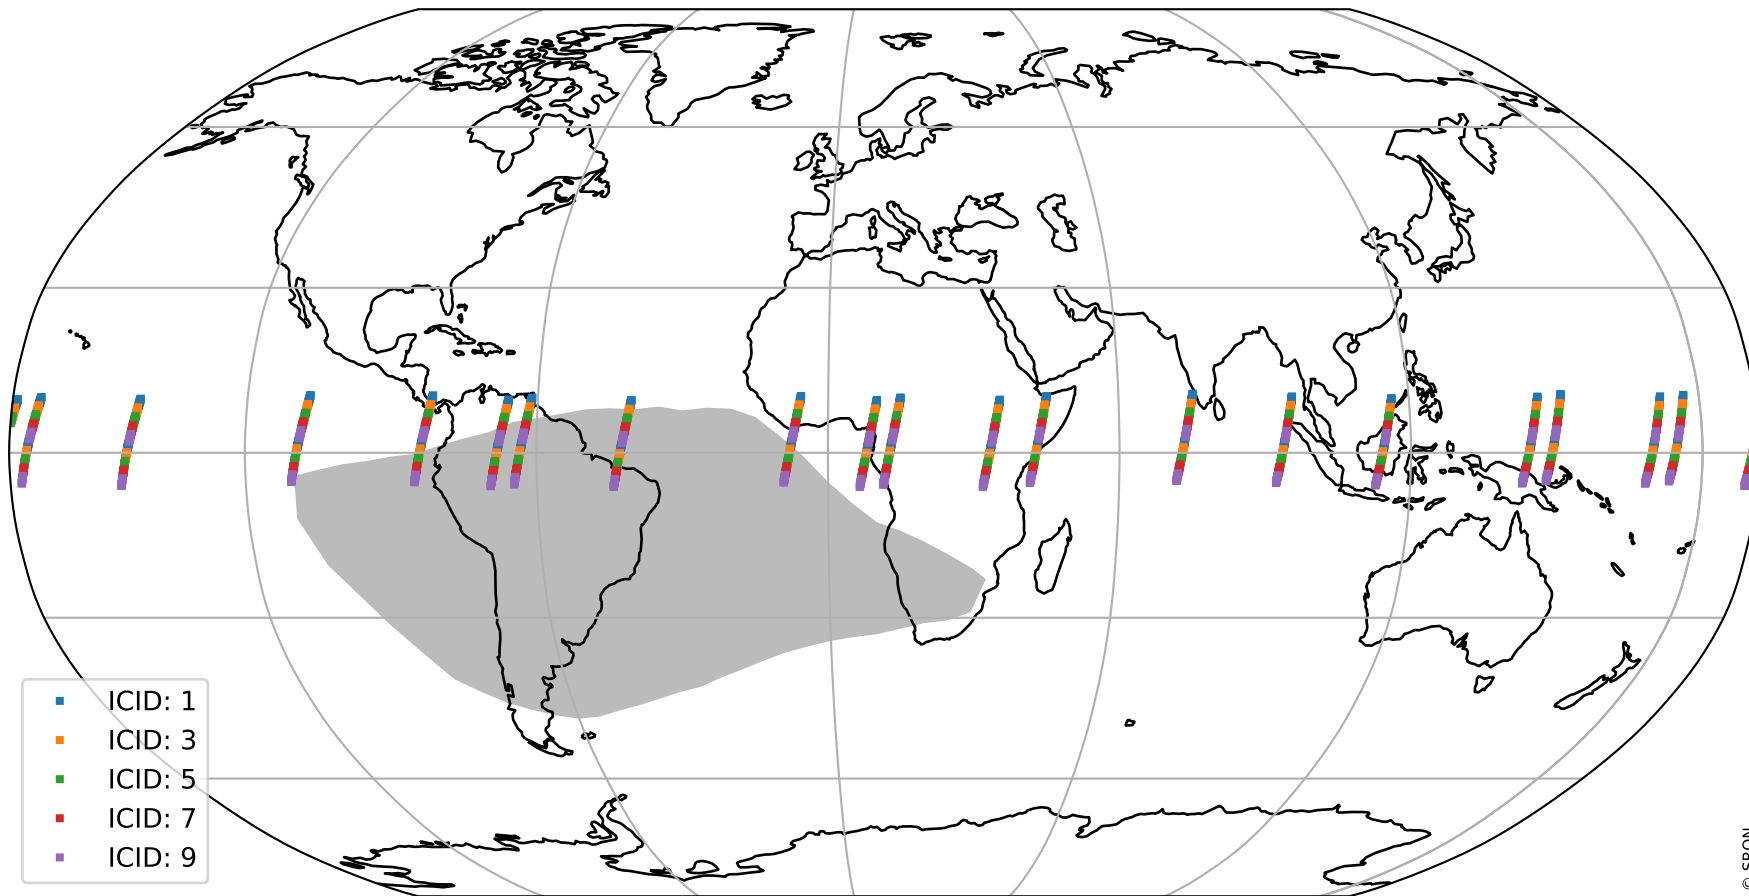

# Tropomi SWIR offset (beta nominal)

orbits : 20 in [4672, 4717]  
coverage : 2018-09-07 / 2018-09-10  
median : 33.287  $\mu\text{V}$   
spread : 19.414  $\mu\text{V}$   
created : 2023-08-22T11:00:52

# Tropomi SWIR offset (beta nominal)

orbits : 20 in [4672, 4717]  
coverage : 2018-09-07 / 2018-09-10  
median : -0.081587 mV  
spread : 0.32215 mV  
created : 2023-08-22T11:00:52

value compared with SWIR offset CKD

# Tropomi SWIR offset (beta nominal) ground-tracks of Sentinel-5P

orbits : 20 in [4672, 4717]  
coverage : 2018-09-07 / 2018-09-10  
created : 2023-08-22T11:00:52

# Tropomi SWIR offset (beta nominal)

orbits : [1867, 4717]  
coverage : 2018-02-20 / 2018-09-10  
created : 2023-08-22T11:00:52