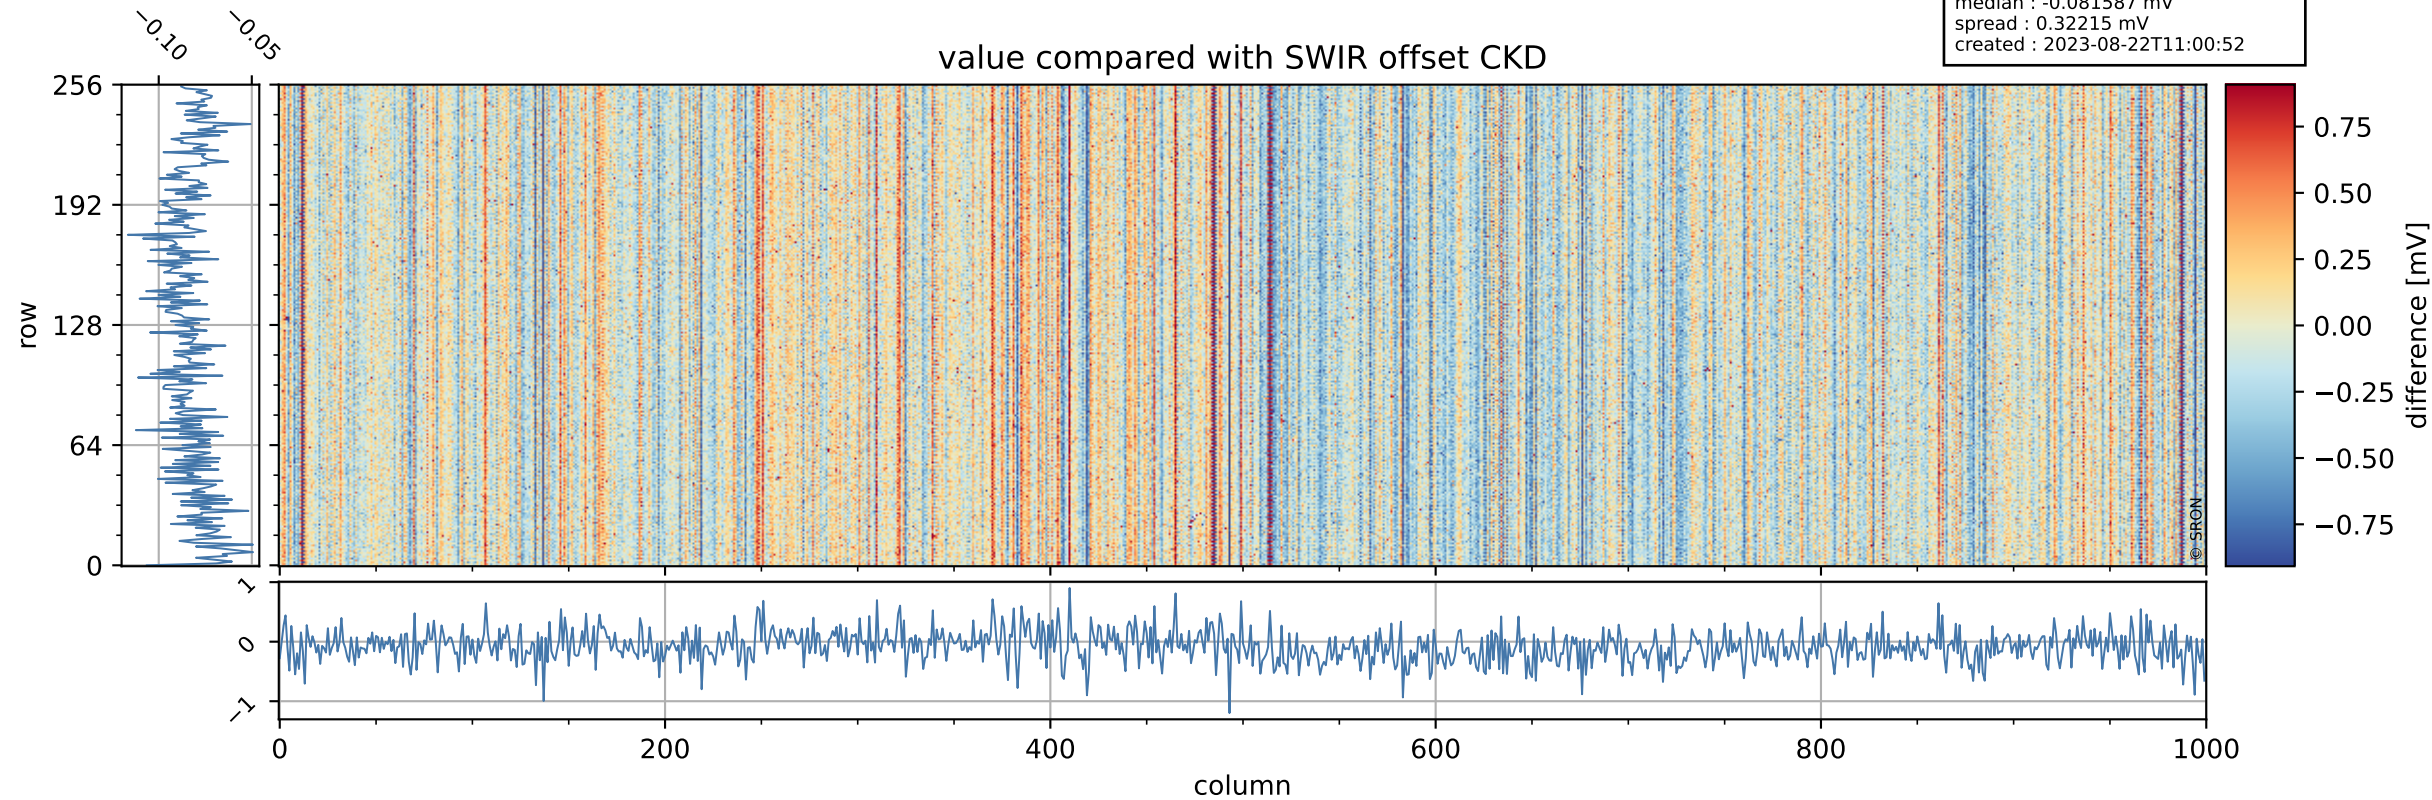

## value detector map

# Tropomi SWIR offset (beta nominal)

orbits : 20 in [4672, 4717]  
coverage : 2018-09-07 / 2018-09-10  
median : 33.287  $\mu\text{V}$   
spread : 19.414  $\mu\text{V}$   
created : 2023-08-22T11:00:52

# Tropomi SWIR offset (beta nominal)

orbits : 20 in [4672, 4717]  
coverage : 2018-09-07 / 2018-09-10  
median : -0.081587 mV  
spread : 0.32215 mV  
created : 2023-08-22T11:00:52

value compared with SWIR offset CKD

# Tropomi SWIR offset (beta nominal) ground-tracks of Sentinel-5P

orbits : 20 in [4672, 4717]  
coverage : 2018-09-07 / 2018-09-10  
created : 2023-08-22T11:00:52