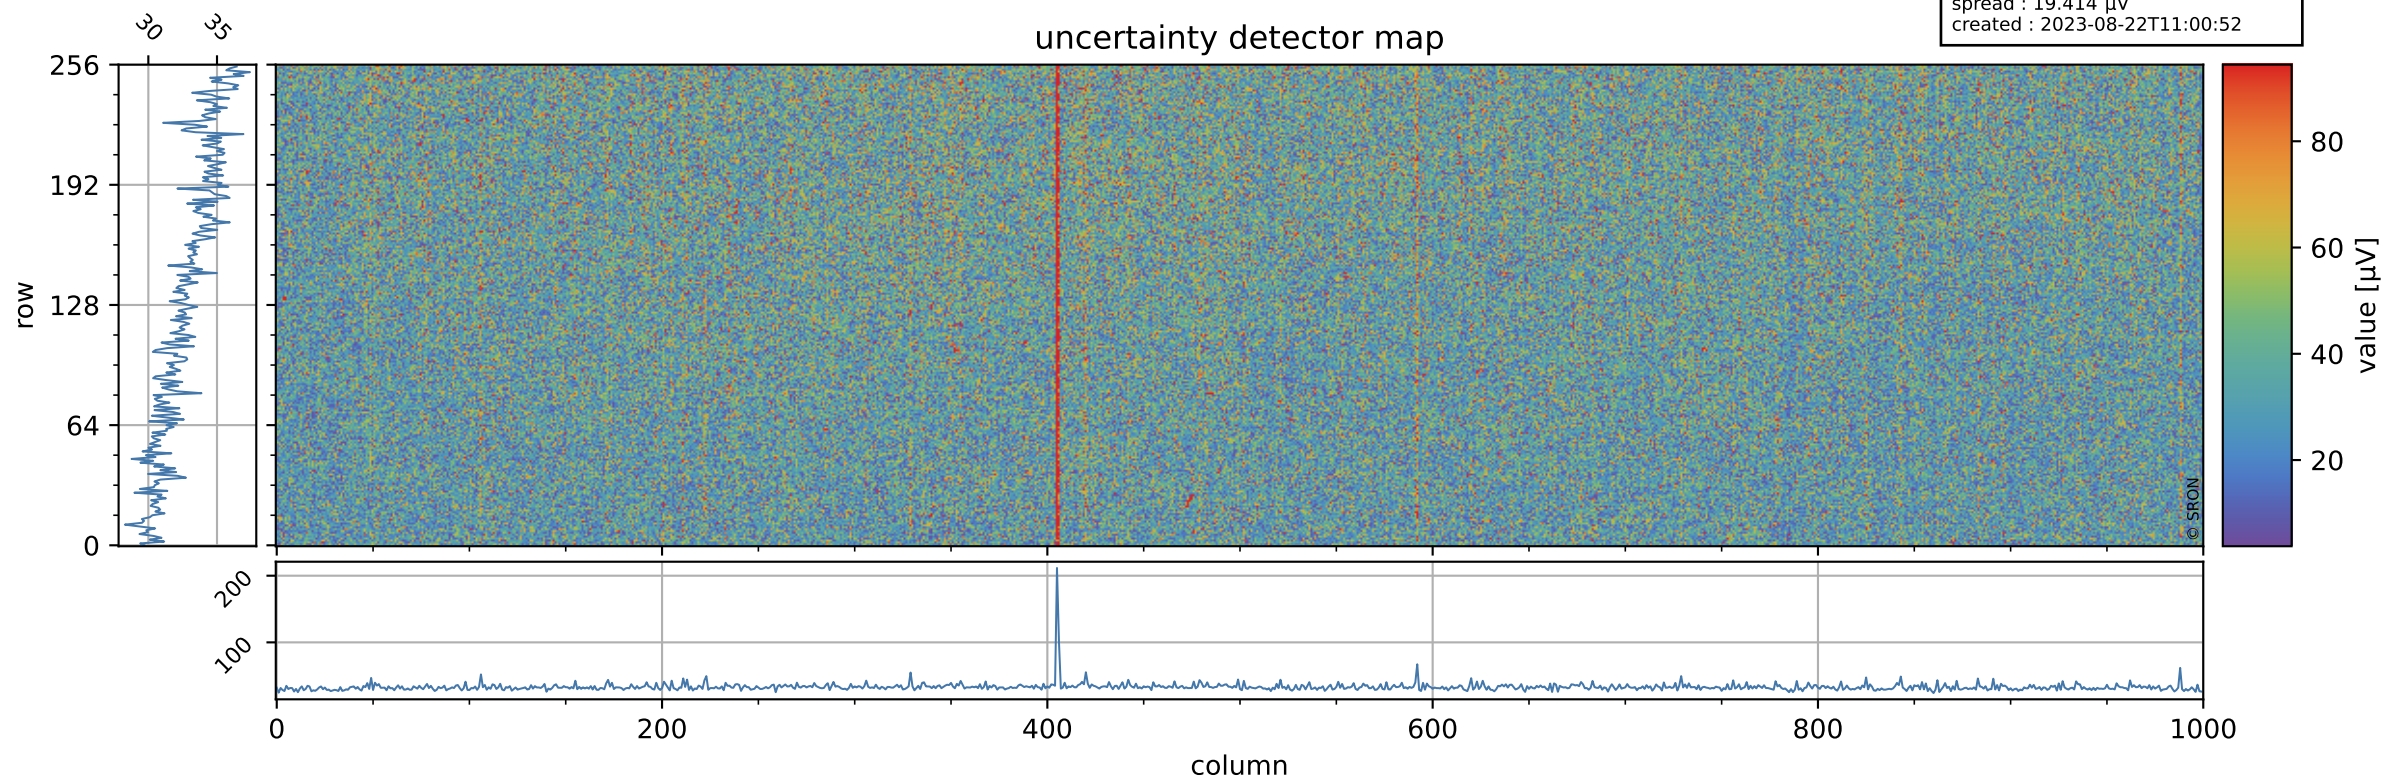

# Tropomi SWIR offset (beta nominal)

orbits : 20 in [4672, 4717]  
coverage : 2018-09-07 / 2018-09-10  
median : 0.52594 V  
spread : 0.035935 V  
created : 2023-08-22T11:00:51

## value detector map

# Tropomi SWIR offset (beta nominal)

orbits : 20 in [4672, 4717]  
coverage : 2018-09-07 / 2018-09-10  
median : 33.287  $\mu\text{V}$   
spread : 19.414  $\mu\text{V}$   
created : 2023-08-22T11:00:52

# Tropomi SWIR offset (beta nominal) ground-tracks of Sentinel-5P

orbits : 20 in [4672, 4717]  
coverage : 2018-09-07 / 2018-09-10  
created : 2023-08-22T11:00:52