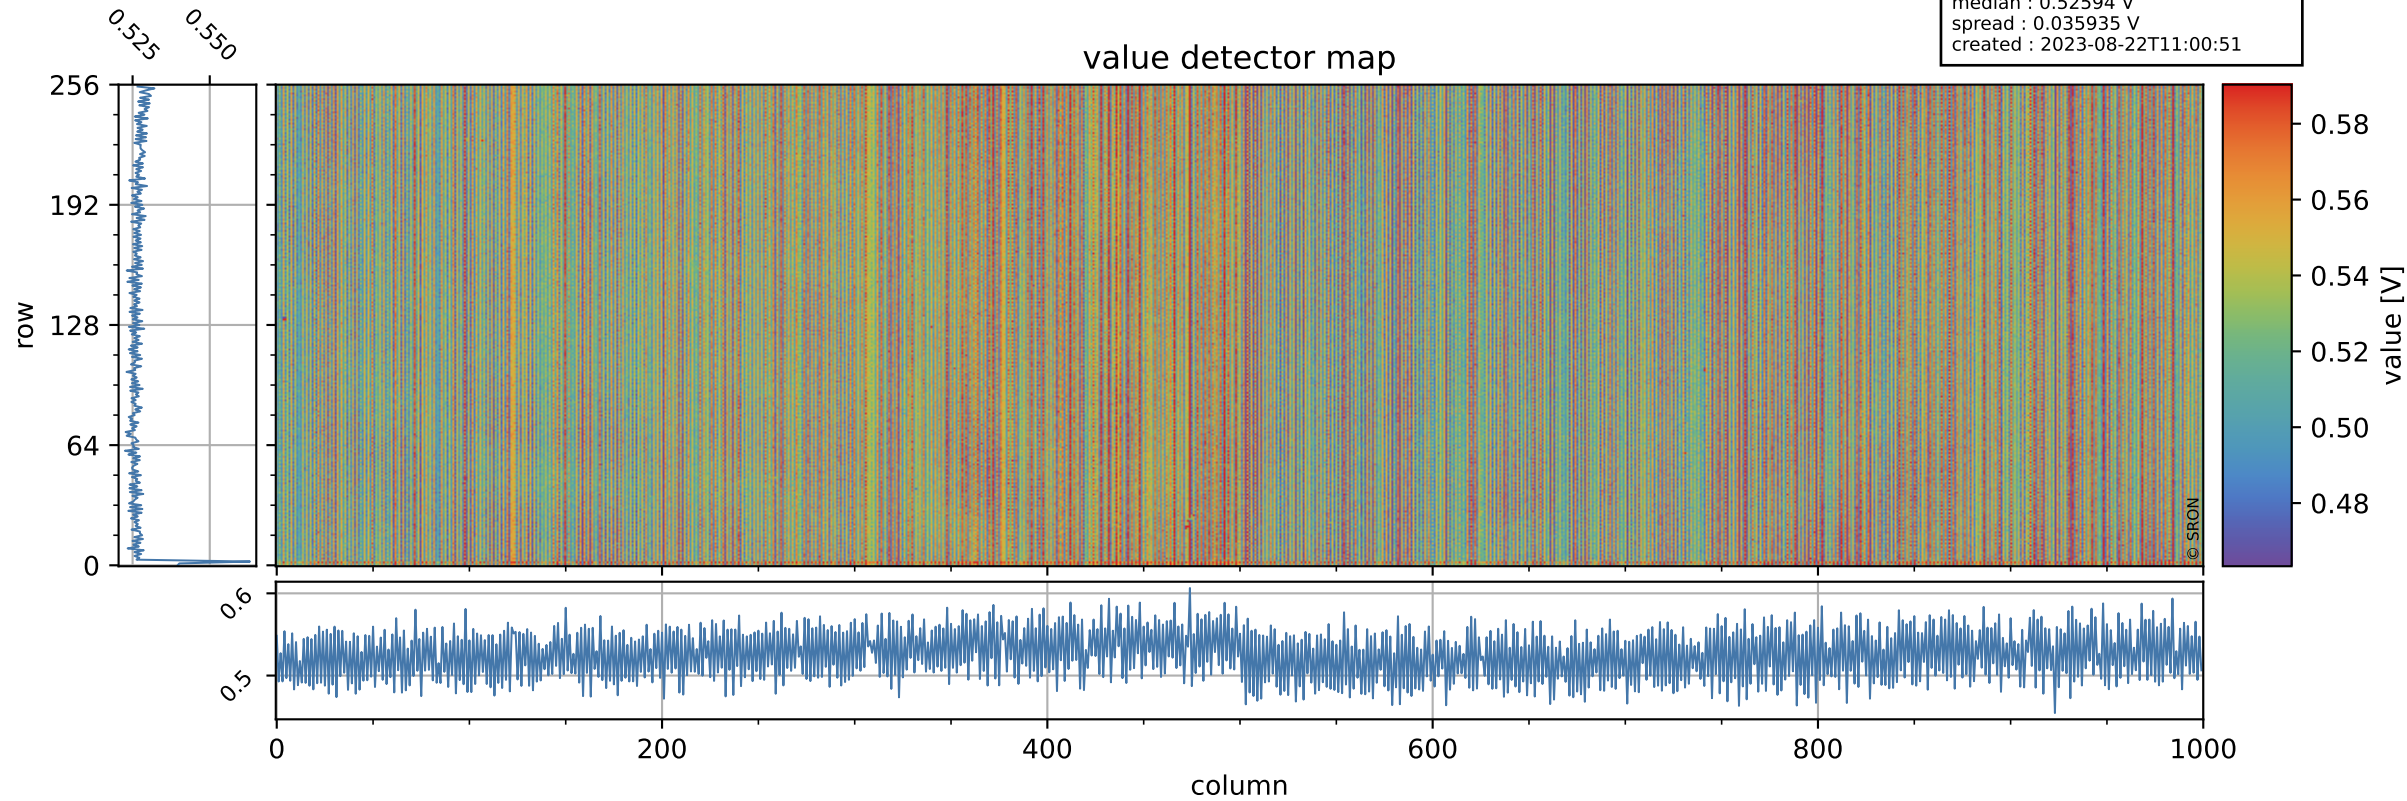

# Tropomi SWIR offset (beta nominal)

orbits : 20 in [4672, 4717]  
coverage : 2018-09-07 / 2018-09-10  
median : 0.52594 V  
spread : 0.035935 V  
created : 2023-08-22T11:00:51

## value detector map

# Tropomi SWIR offset (beta nominal)

orbits : 20 in [4672, 4717]  
coverage : 2018-09-07 / 2018-09-10  
median : 33.287  $\mu\text{V}$   
spread : 19.414  $\mu\text{V}$   
created : 2023-08-22T11:00:52

# Tropomi SWIR offset (beta nominal) ground-tracks of Sentinel-5P

orbits : 20 in [4672, 4717]  
coverage : 2018-09-07 / 2018-09-10  
created : 2023-08-22T11:00:52