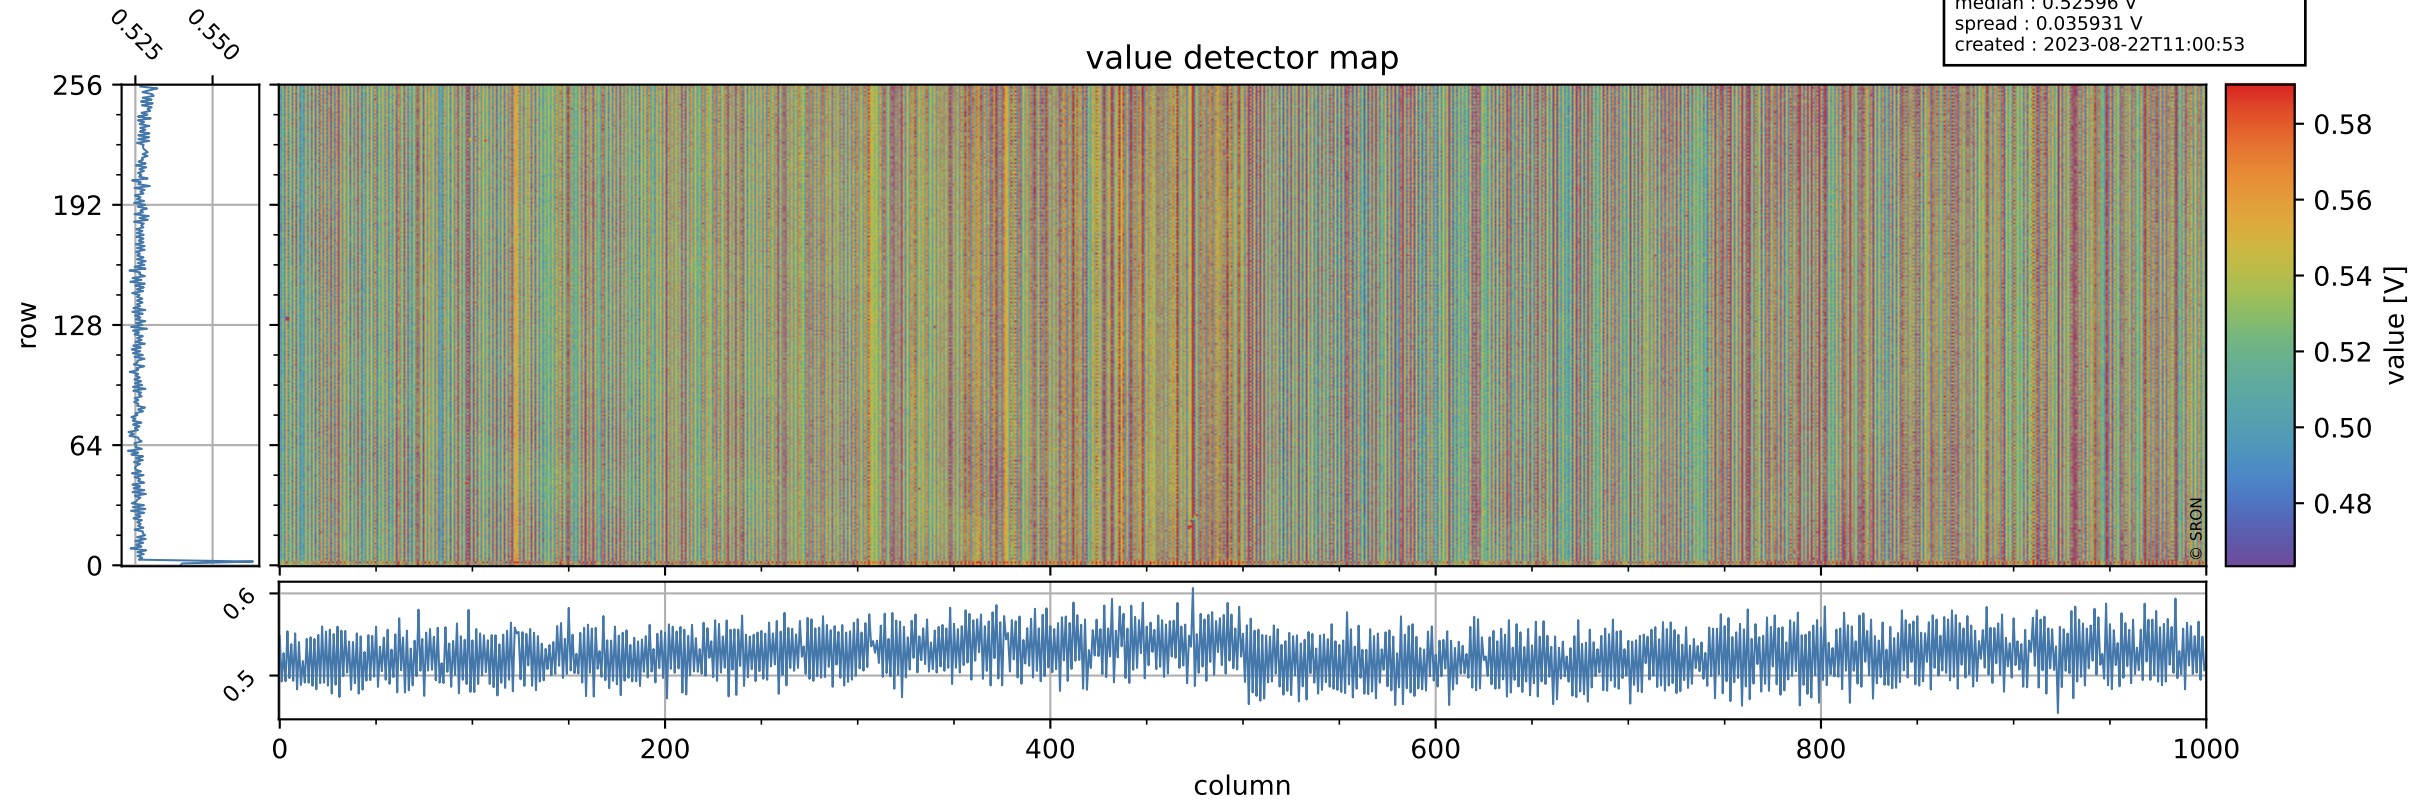

# Tropomi SWIR offset (beta nominal)

orbits : 19 in [4717, 4762]  
coverage : 2018-09-11 / 2018-09-14  
median : 0.52596 V  
spread : 0.035931 V  
created : 2023-08-22T11:00:53

## value detector map

# Tropomi SWIR offset (beta nominal)

orbits : 19 in [4717, 4762]  
coverage : 2018-09-11 / 2018-09-14  
median : 0.037349 mV  
spread : 0.021671 mV  
created : 2023-08-22T11:00:53

# Tropomi SWIR offset (beta nominal) ground-tracks of Sentinel-5P

orbits : 19 in [4717, 4762]  
coverage : 2018-09-11 / 2018-09-14  
created : 2023-08-22T11:00:54