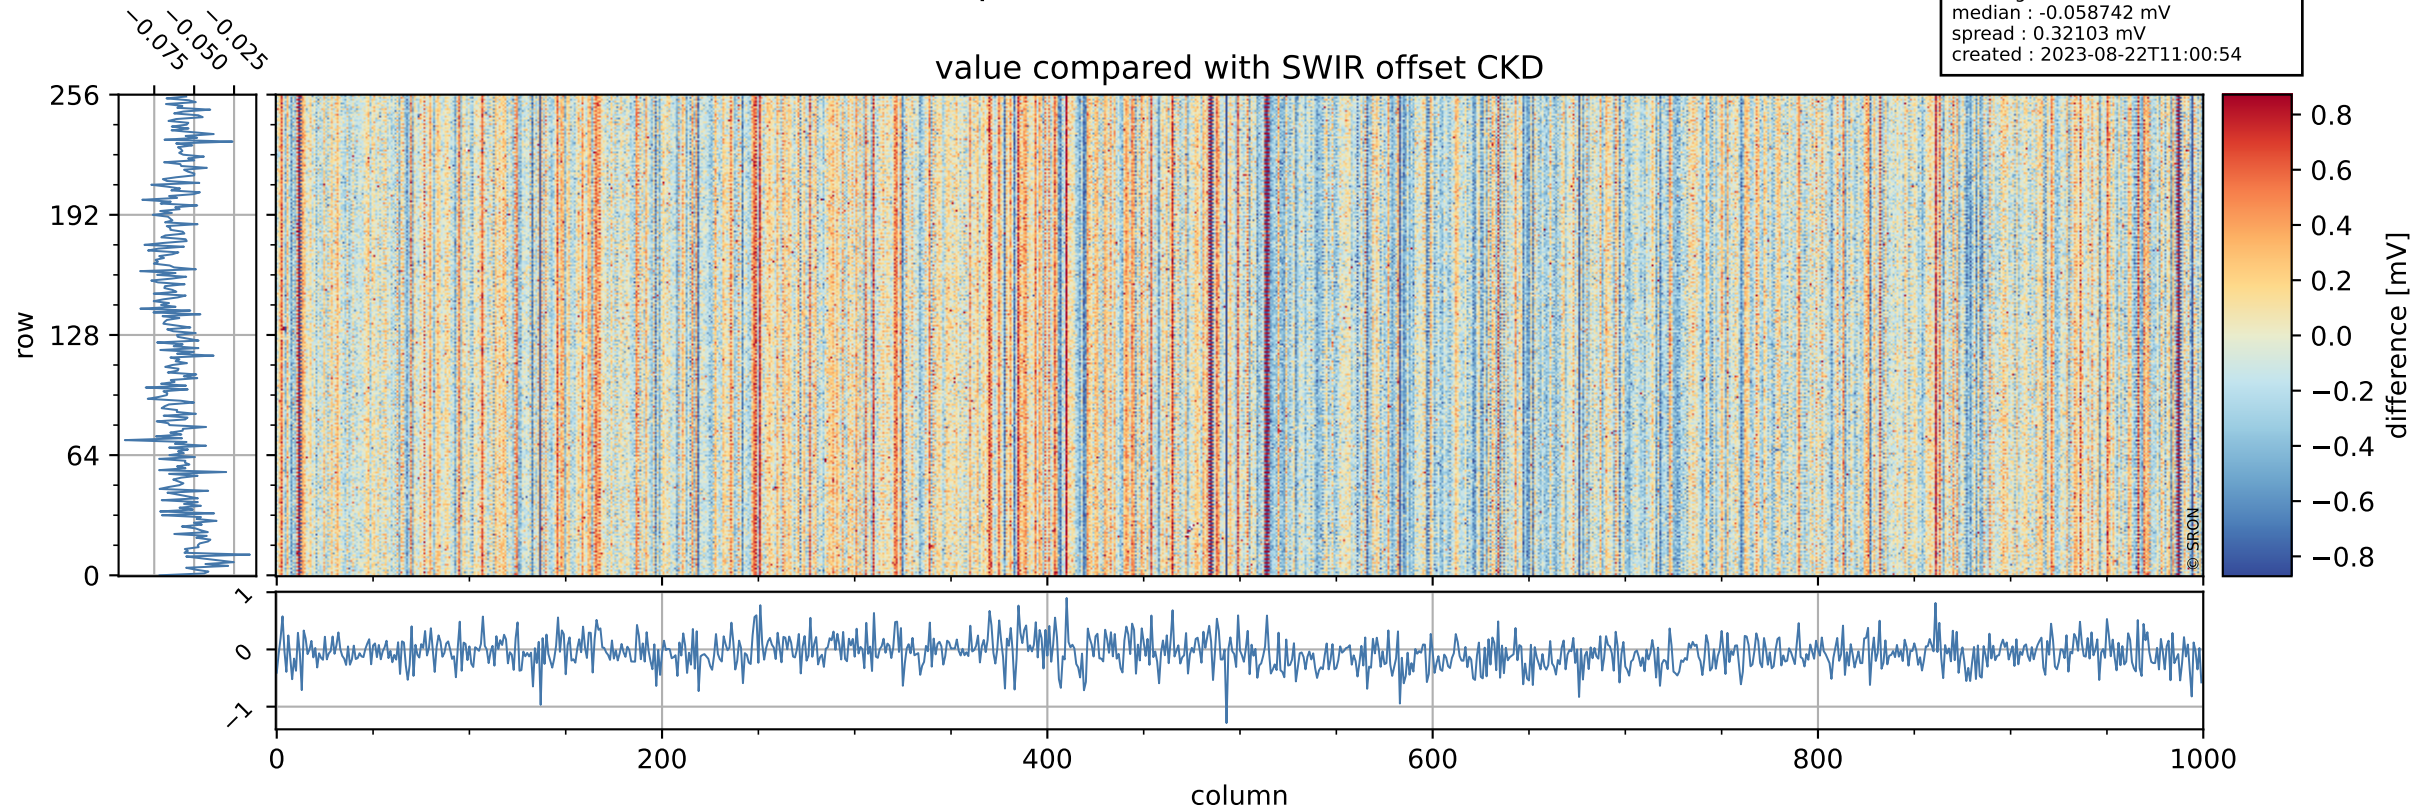

## value detector map

# Tropomi SWIR offset (beta nominal)

orbits : 19 in [4717, 4762]  
coverage : 2018-09-11 / 2018-09-14  
median : 0.037349 mV  
spread : 0.021671 mV  
created : 2023-08-22T11:00:53

# Tropomi SWIR offset (beta nominal)

orbits : 19 in [4717, 4762]  
coverage : 2018-09-11 / 2018-09-14  
median : -0.058742 mV  
spread : 0.32103 mV  
created : 2023-08-22T11:00:54

value compared with SWIR offset CKD

# Tropomi SWIR offset (beta nominal) ground-tracks of Sentinel-5P

orbits : 19 in [4717, 4762]  
coverage : 2018-09-11 / 2018-09-14  
created : 2023-08-22T11:00:54