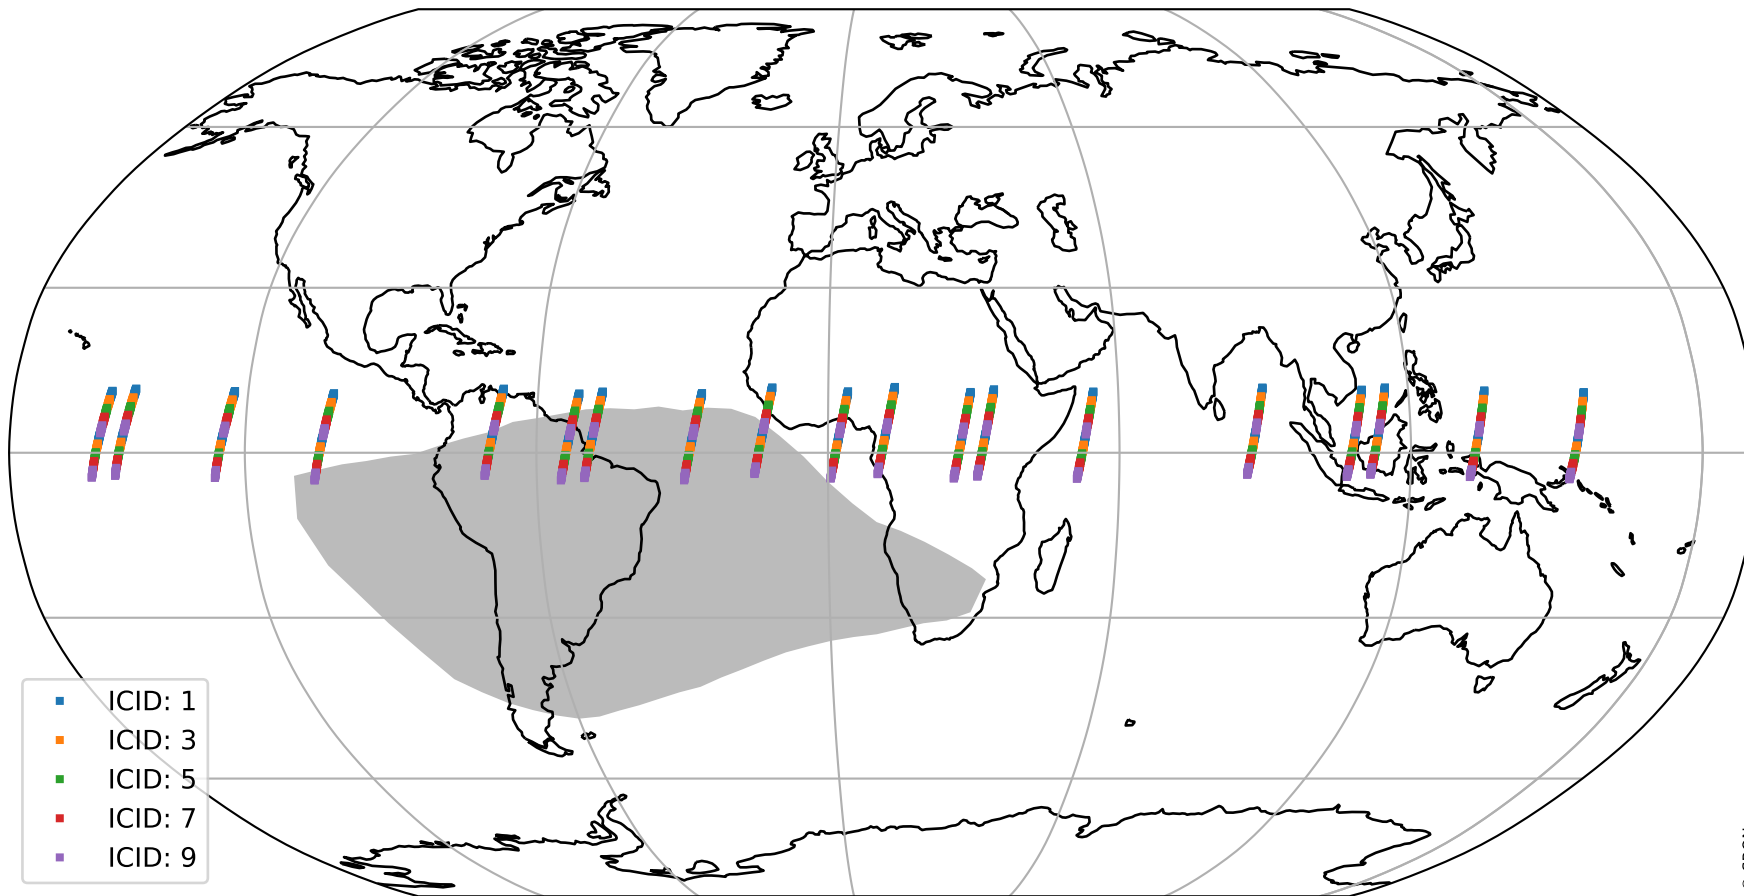

# Tropomi SWIR offset (beta nominal)

orbits : 19 in [4717, 4762]  
coverage : 2018-09-11 / 2018-09-14  
median : 0.037349 mV  
spread : 0.021671 mV  
created : 2023-08-22T11:00:53

# Tropomi SWIR offset (beta nominal)

orbits : 19 in [4717, 4762]  
coverage : 2018-09-11 / 2018-09-14  
median : -0.058742 mV  
spread : 0.32103 mV  
created : 2023-08-22T11:00:54

value compared with SWIR offset CKD

# Tropomi SWIR offset (beta nominal) ground-tracks of Sentinel-5P

orbits : 19 in [4717, 4762]  
coverage : 2018-09-11 / 2018-09-14  
created : 2023-08-22T11:00:54

# Tropomi SWIR offset (beta nominal)

orbits : [1867, 4762]  
coverage : 2018-02-20 / 2018-09-14  
created : 2023-08-22T11:00:54