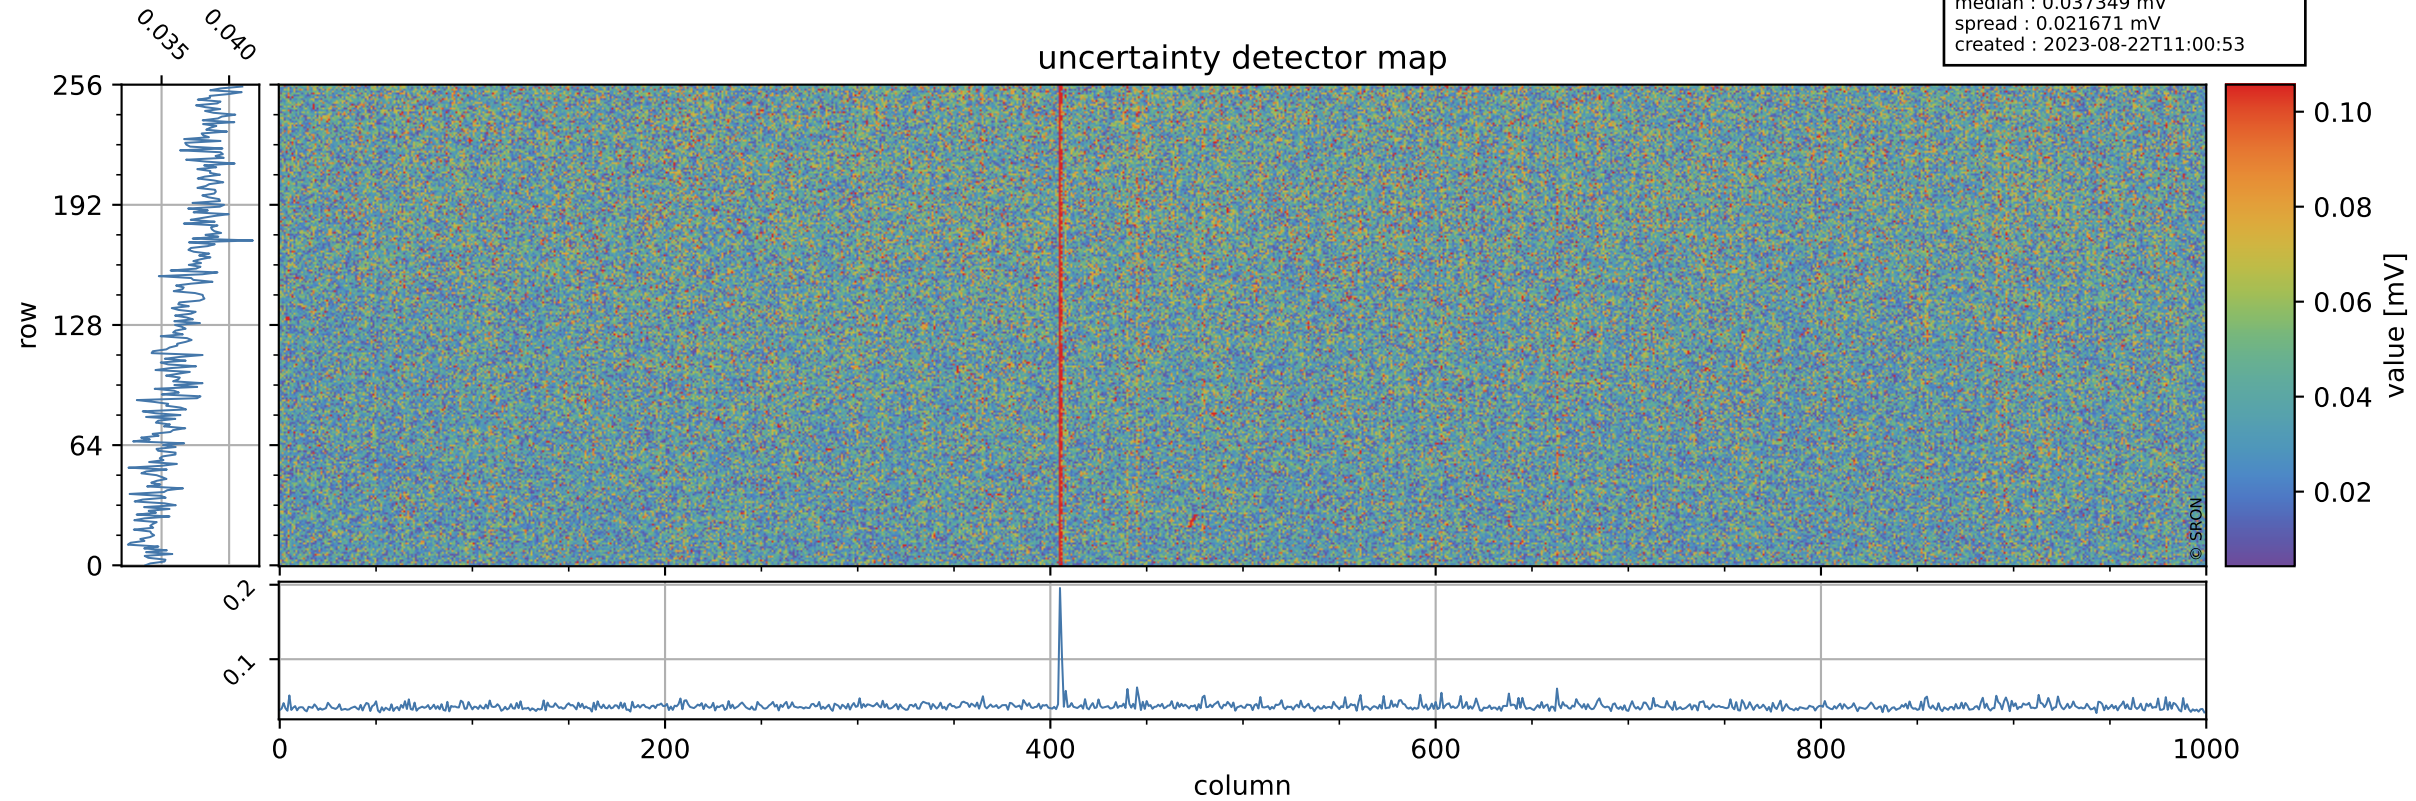

# Tropomi SWIR offset (beta nominal)

orbits : 19 in [4717, 4762]  
coverage : 2018-09-11 / 2018-09-14  
median : 0.52596 V  
spread : 0.035931 V  
created : 2023-08-22T11:00:53

## value detector map

# Tropomi SWIR offset (beta nominal)

orbits : 19 in [4717, 4762]  
coverage : 2018-09-11 / 2018-09-14  
median : 0.037349 mV  
spread : 0.021671 mV  
created : 2023-08-22T11:00:53

# Tropomi SWIR offset (beta nominal) ground-tracks of Sentinel-5P

orbits : 19 in [4717, 4762]  
coverage : 2018-09-11 / 2018-09-14  
created : 2023-08-22T11:00:54