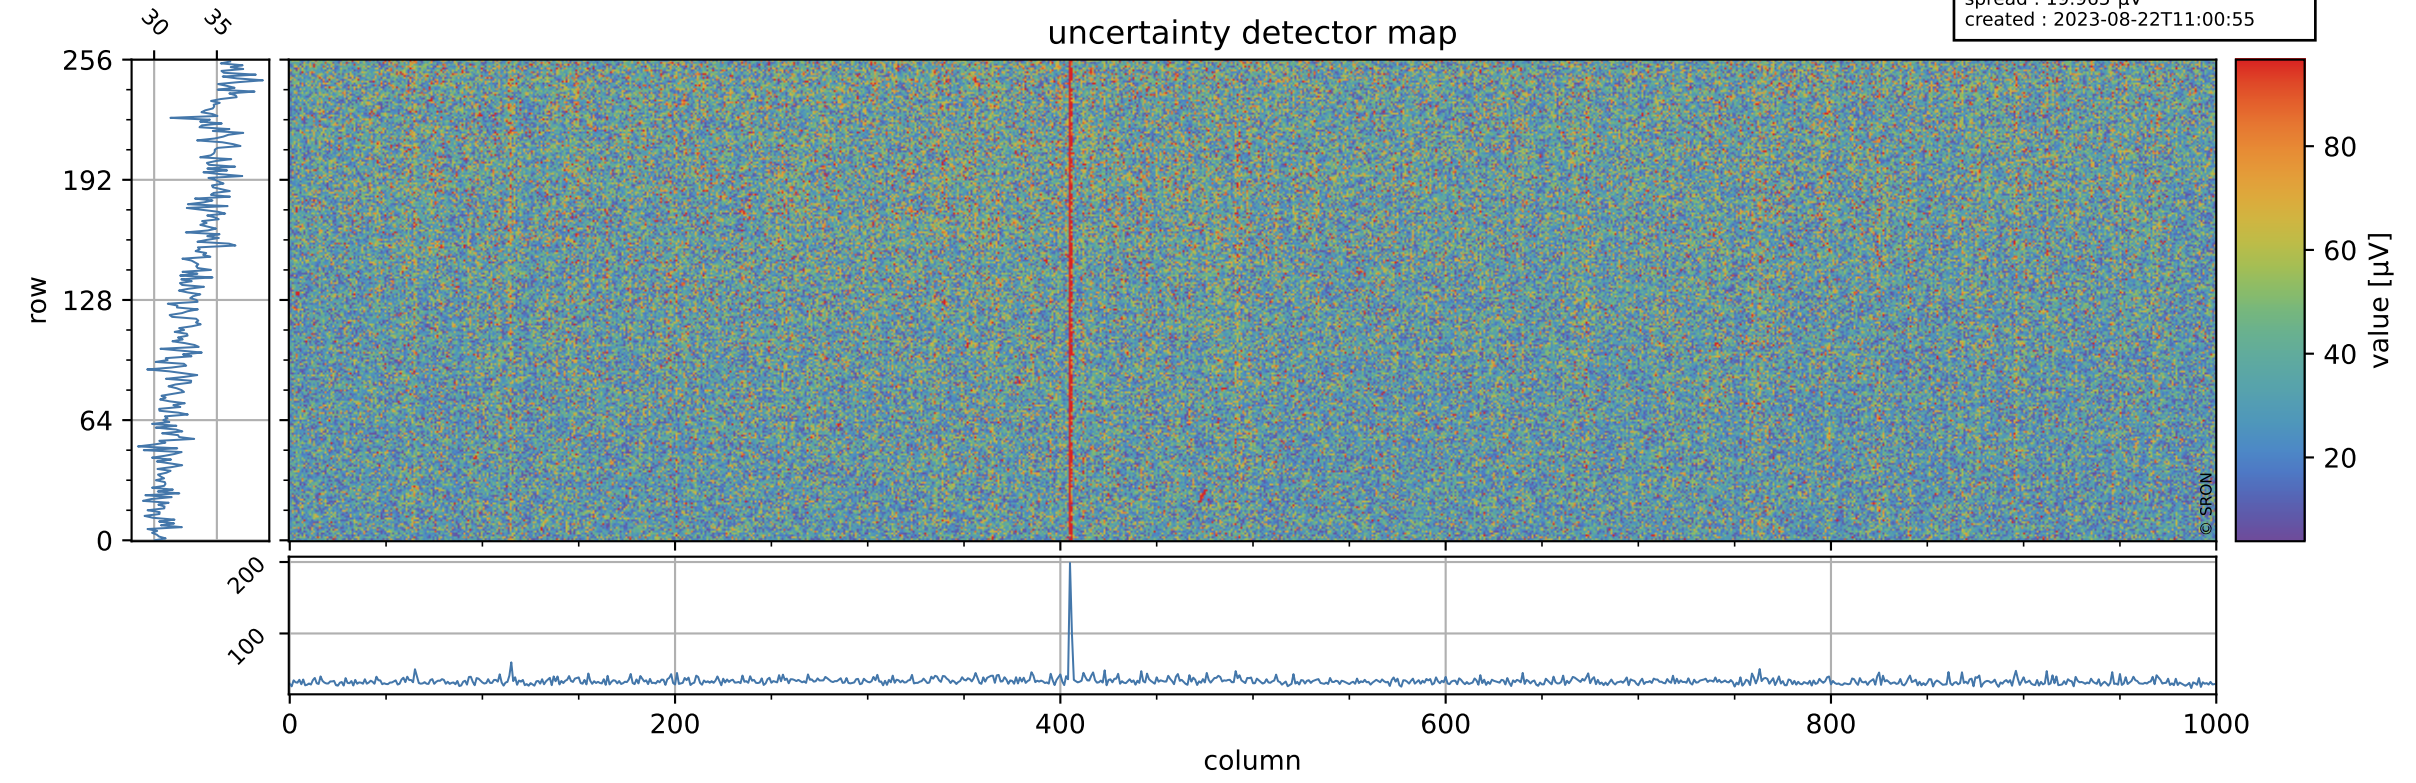

# Tropomi SWIR offset (beta nominal)

orbits : 20 in [4762, 4807]  
coverage : 2018-09-14 / 2018-09-17  
median : 0.52597 V  
spread : 0.035934 V  
created : 2023-08-22T11:00:55

## value detector map

# Tropomi SWIR offset (beta nominal)

orbits : 20 in [4762, 4807]  
coverage : 2018-09-14 / 2018-09-17  
median : 33.738  $\mu\text{V}$   
spread : 19.965  $\mu\text{V}$   
created : 2023-08-22T11:00:55

# Tropomi SWIR offset (beta nominal) ground-tracks of Sentinel-5P

orbits : 20 in [4762, 4807]  
coverage : 2018-09-14 / 2018-09-17  
created : 2023-08-22T11:00:56