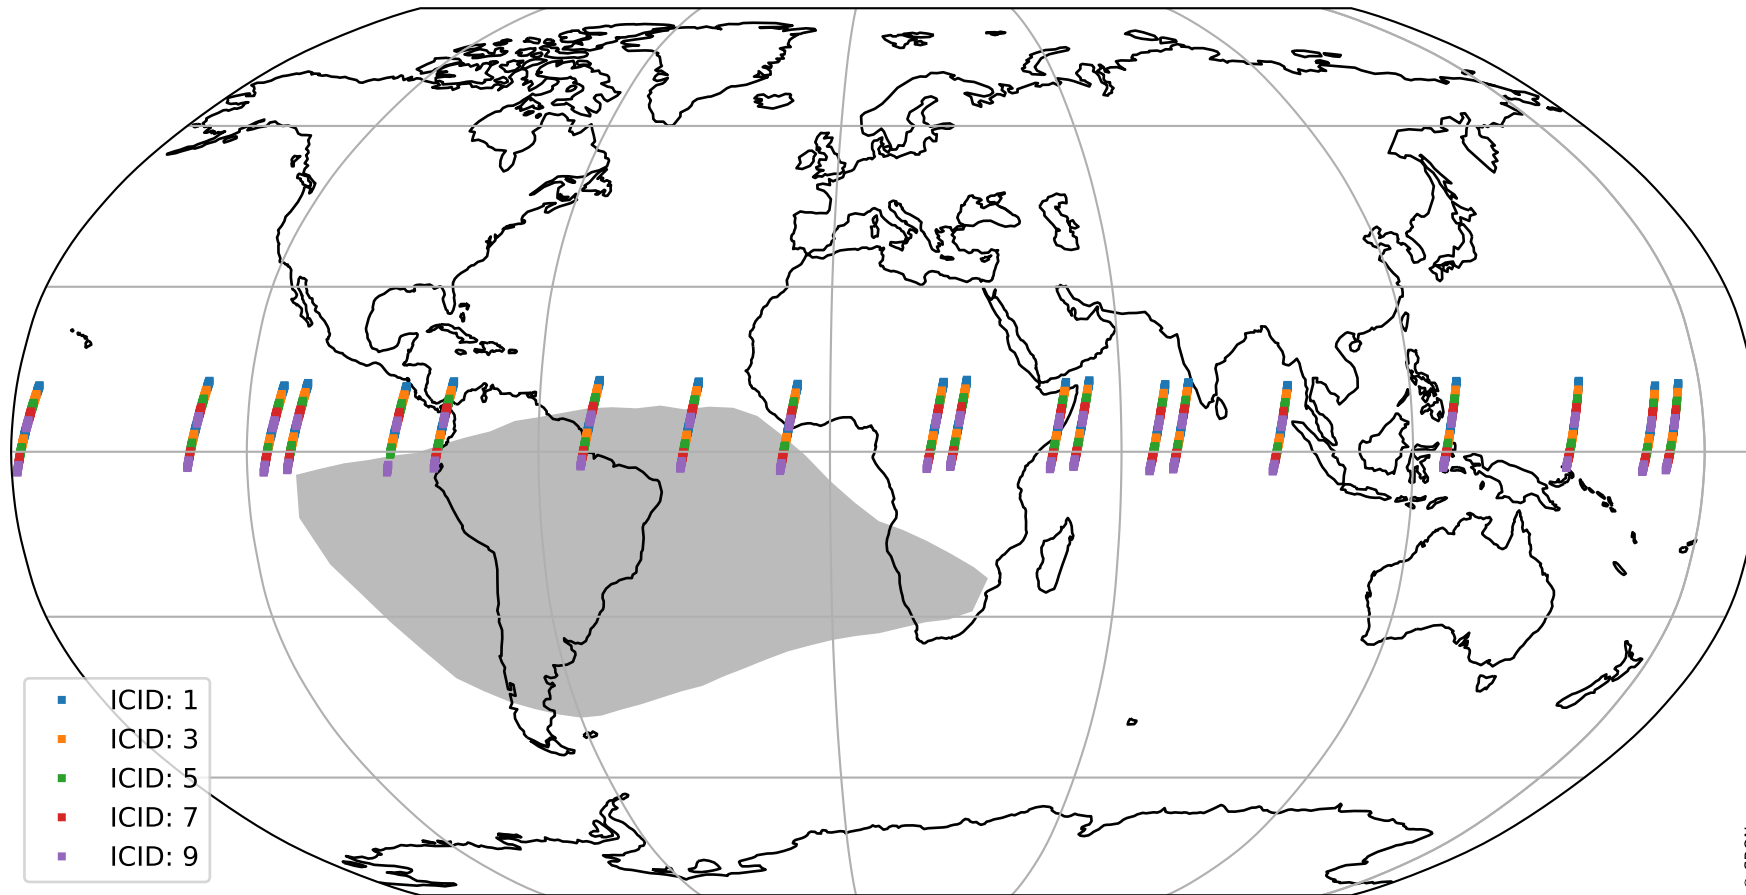

# Tropomi SWIR offset (beta nominal)

orbits : 20 in [4762, 4807]  
coverage : 2018-09-14 / 2018-09-17  
median : 33.738  $\mu\text{V}$   
spread : 19.965  $\mu\text{V}$   
created : 2023-08-22T11:00:55

# Tropomi SWIR offset (beta nominal)

orbits : 20 in [4762, 4807]  
coverage : 2018-09-14 / 2018-09-17  
median : -0.047363 mV  
spread : 0.31898 mV  
created : 2023-08-22T11:00:55

value compared with SWIR offset CKD

# Tropomi SWIR offset (beta nominal) ground-tracks of Sentinel-5P

orbits : 20 in [4762, 4807]  
coverage : 2018-09-14 / 2018-09-17  
created : 2023-08-22T11:00:56

# Tropomi SWIR offset (beta nominal)

orbits : [1867, 4807]  
coverage : 2018-02-20 / 2018-09-17  
created : 2023-08-22T11:00:56