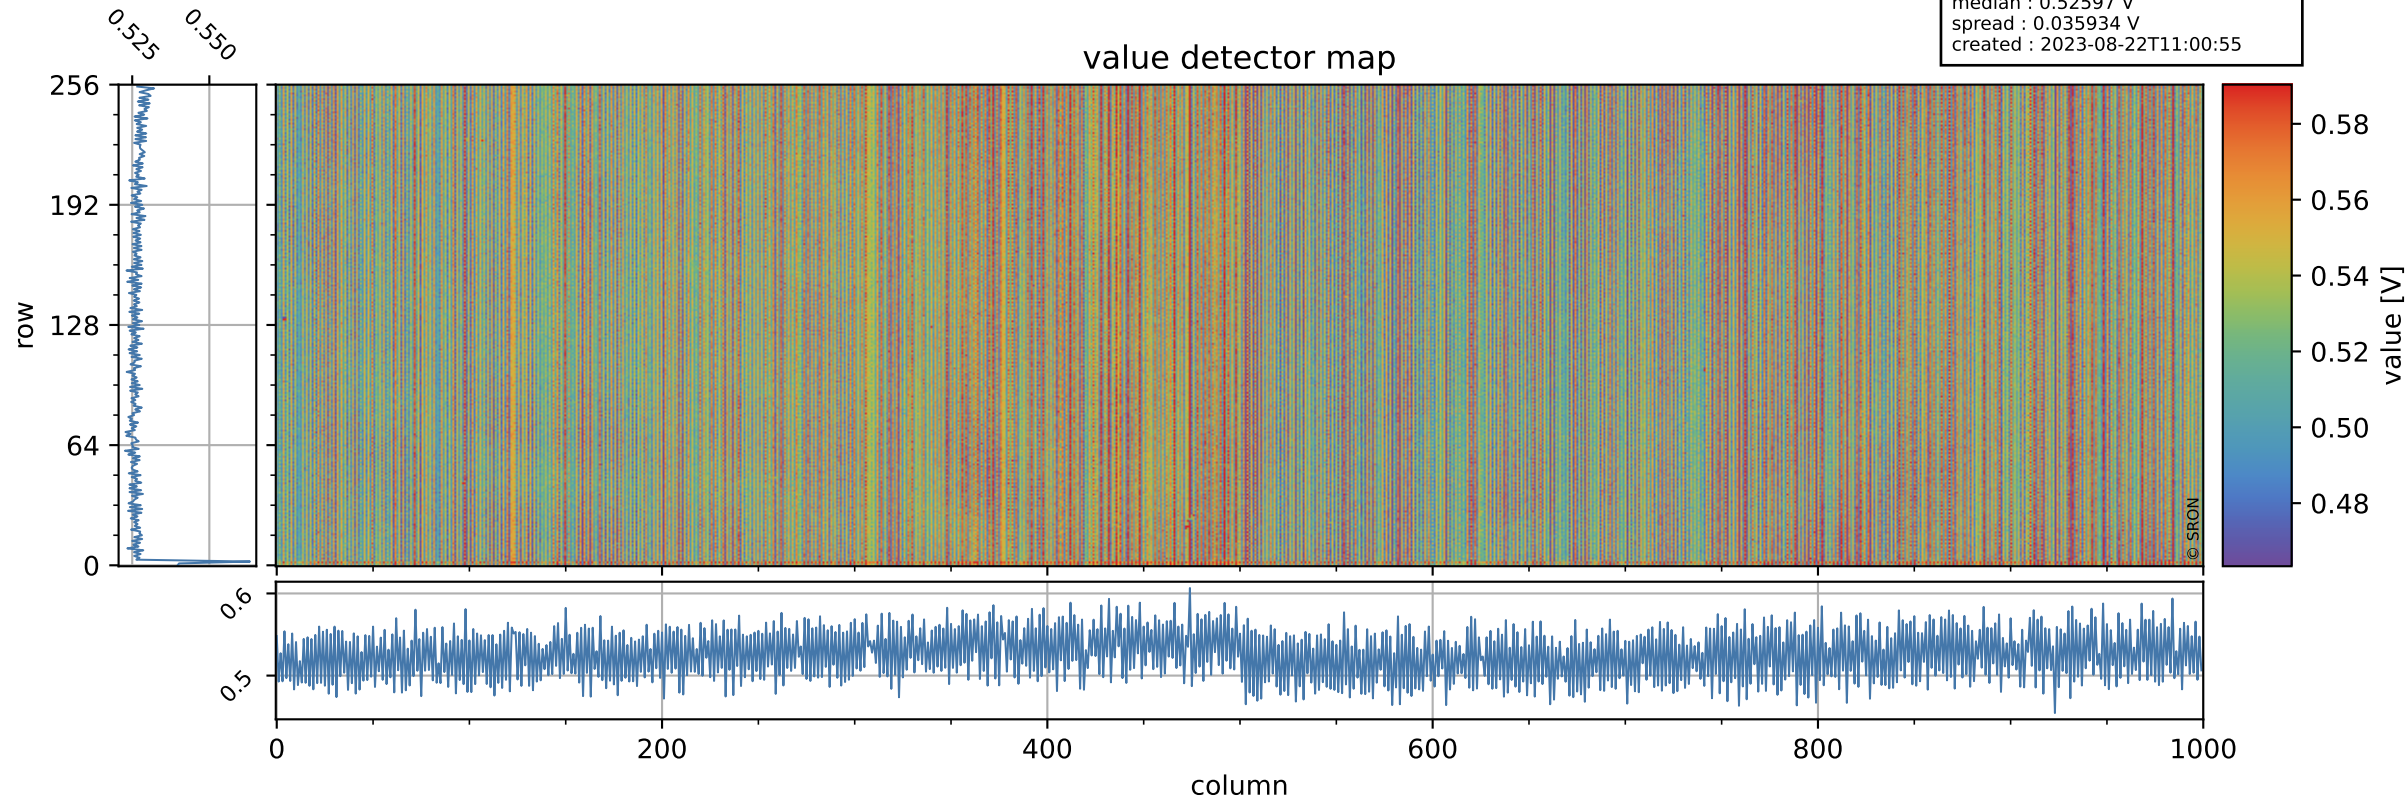

# Tropomi SWIR offset (beta nominal)

orbits : 20 in [4762, 4807]  
coverage : 2018-09-14 / 2018-09-17  
median : 0.52597 V  
spread : 0.035934 V  
created : 2023-08-22T11:00:55

## value detector map

# Tropomi SWIR offset (beta nominal)

orbits : 20 in [4762, 4807]  
coverage : 2018-09-14 / 2018-09-17  
median : 33.738  $\mu\text{V}$   
spread : 19.965  $\mu\text{V}$   
created : 2023-08-22T11:00:55

# Tropomi SWIR offset (beta nominal) ground-tracks of Sentinel-5P

orbits : 20 in [4762, 4807]  
coverage : 2018-09-14 / 2018-09-17  
created : 2023-08-22T11:00:56