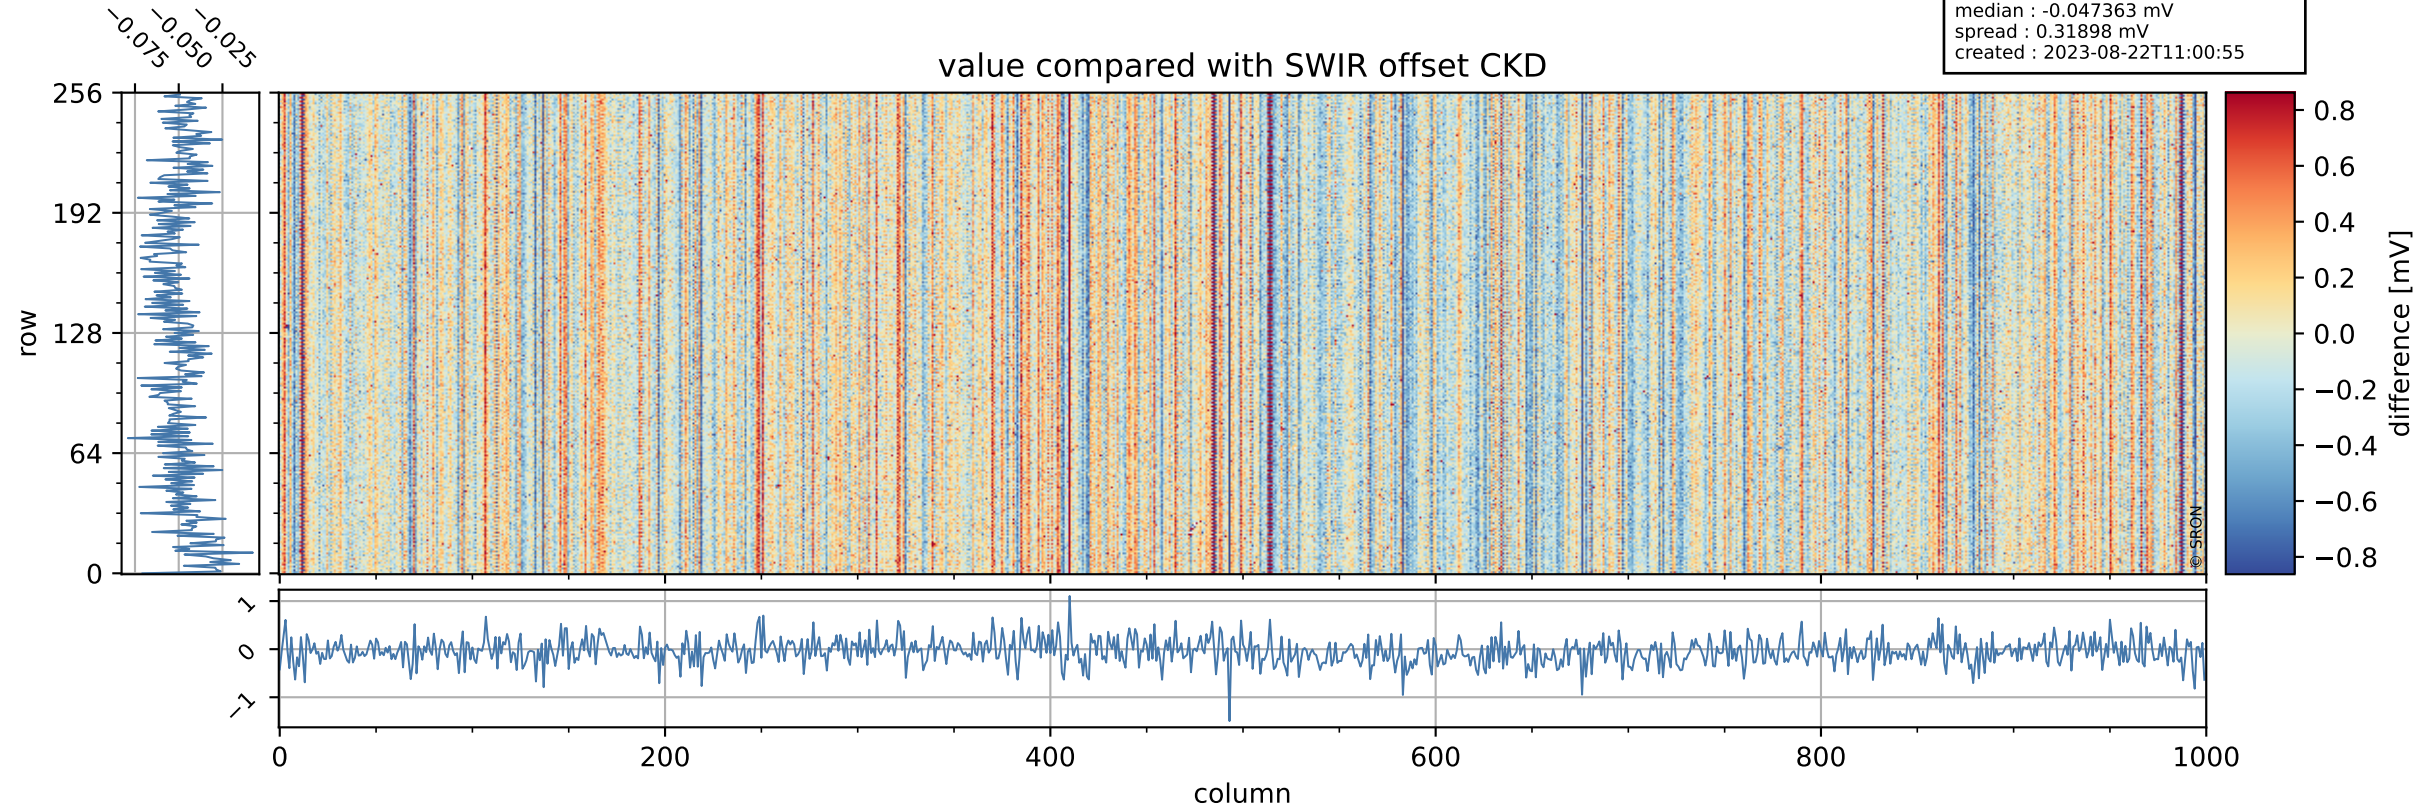

## value detector map

# Tropomi SWIR offset (beta nominal)

orbits : 20 in [4762, 4807]  
coverage : 2018-09-14 / 2018-09-17  
median : 33.738  $\mu\text{V}$   
spread : 19.965  $\mu\text{V}$   
created : 2023-08-22T11:00:55

# Tropomi SWIR offset (beta nominal)

orbits : 20 in [4762, 4807]  
coverage : 2018-09-14 / 2018-09-17  
median : -0.047363 mV  
spread : 0.31898 mV  
created : 2023-08-22T11:00:55

value compared with SWIR offset CKD

# Tropomi SWIR offset (beta nominal) ground-tracks of Sentinel-5P

orbits : 20 in [4762, 4807]  
coverage : 2018-09-14 / 2018-09-17  
created : 2023-08-22T11:00:56