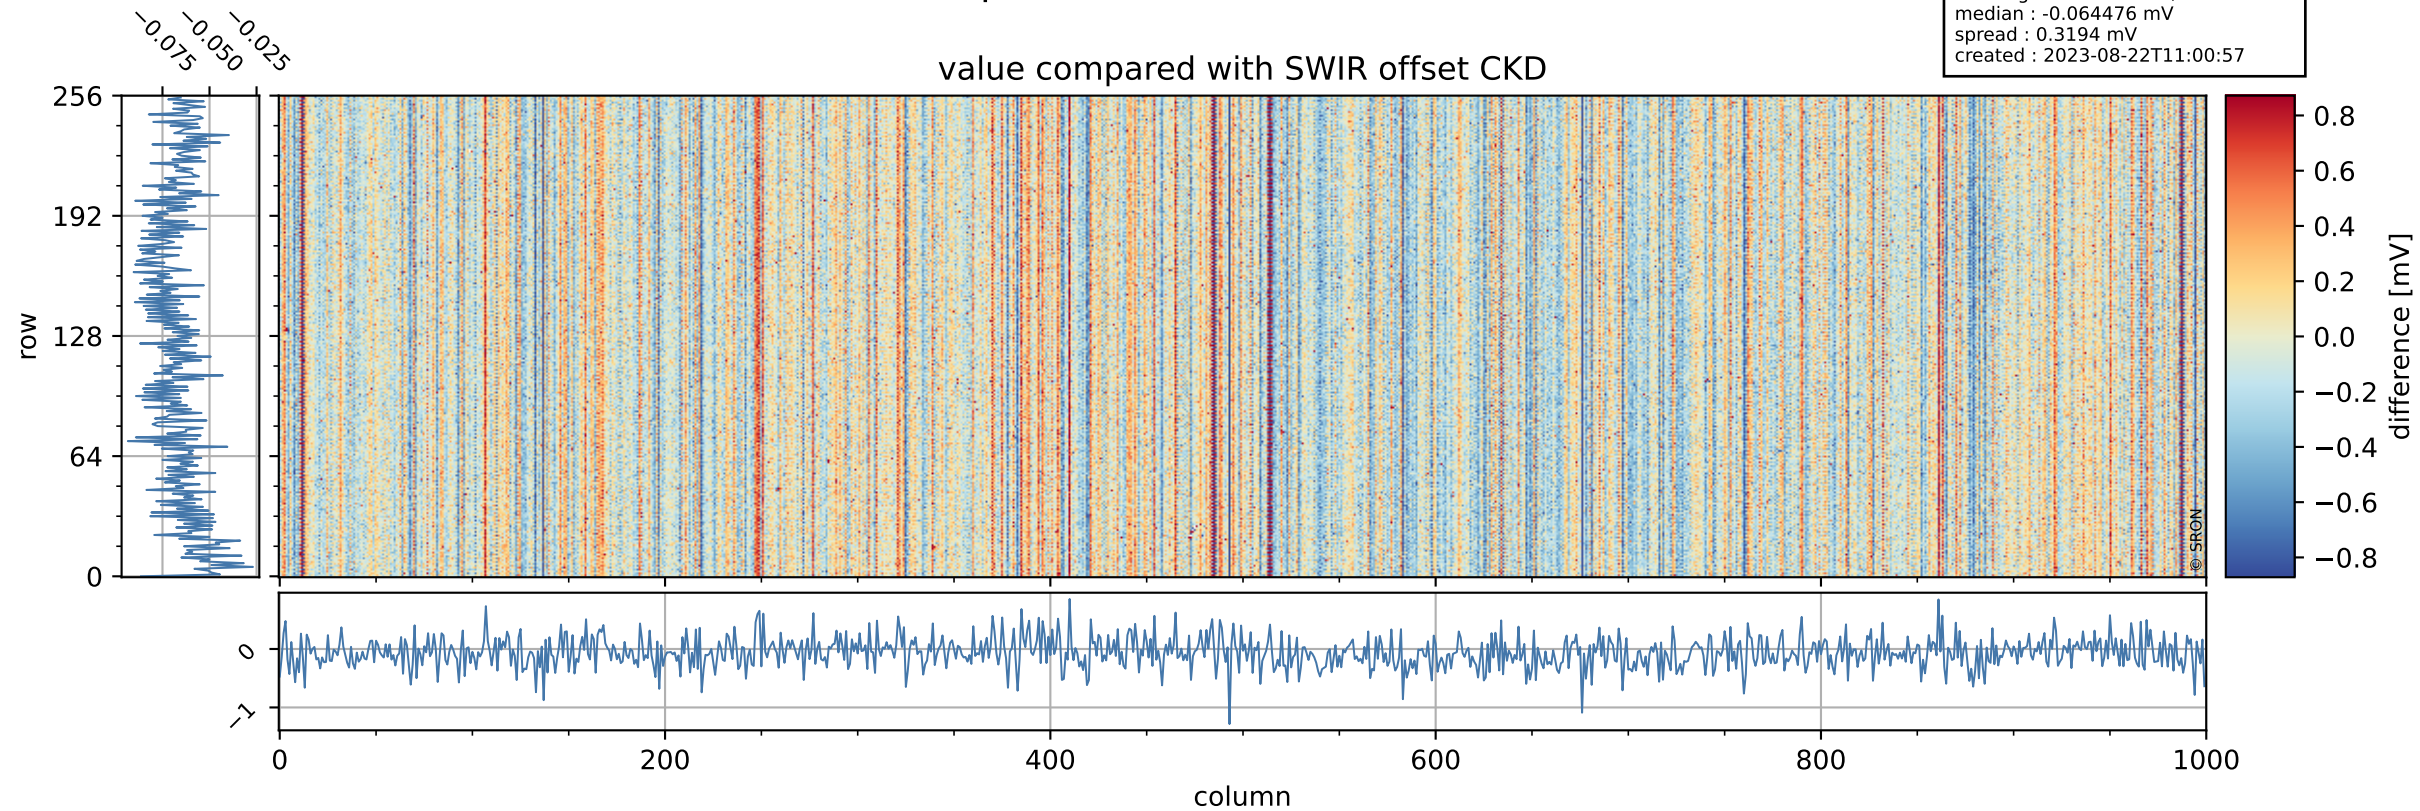

Tropomi SWIR offset (beta nominal)

orbits : 18 in [4807, 4852]
coverage : 2018-09-17 / 2018-09-20
median : 0.52596 V
spread : 0.035927 V
created : 2023-08-22T11:00:57

value detector map

Tropomi SWIR offset (beta nominal)

orbits : 18 in [4807, 4852]
coverage : 2018-09-17 / 2018-09-20
median : 32.39 μV
spread : 19.163 μV
created : 2023-08-22T11:00:57

Tropomi SWIR offset (beta nominal)

orbits : 18 in [4807, 4852]
coverage : 2018-09-17 / 2018-09-20
median : -0.064476 mV
spread : 0.3194 mV
created : 2023-08-22T11:00:57

value compared with SWIR offset CKD

Tropomi SWIR offset (beta nominal) ground-tracks of Sentinel-5P

orbits : 18 in [4807, 4852]
coverage : 2018-09-17 / 2018-09-20
created : 2023-08-22T11:00:58

Tropomi SWIR offset (beta nominal)

orbits : [1867, 4852]
coverage : 2018-02-20 / 2018-09-20
created : 2023-08-22T11:00:58

trend of detector median & temperatures