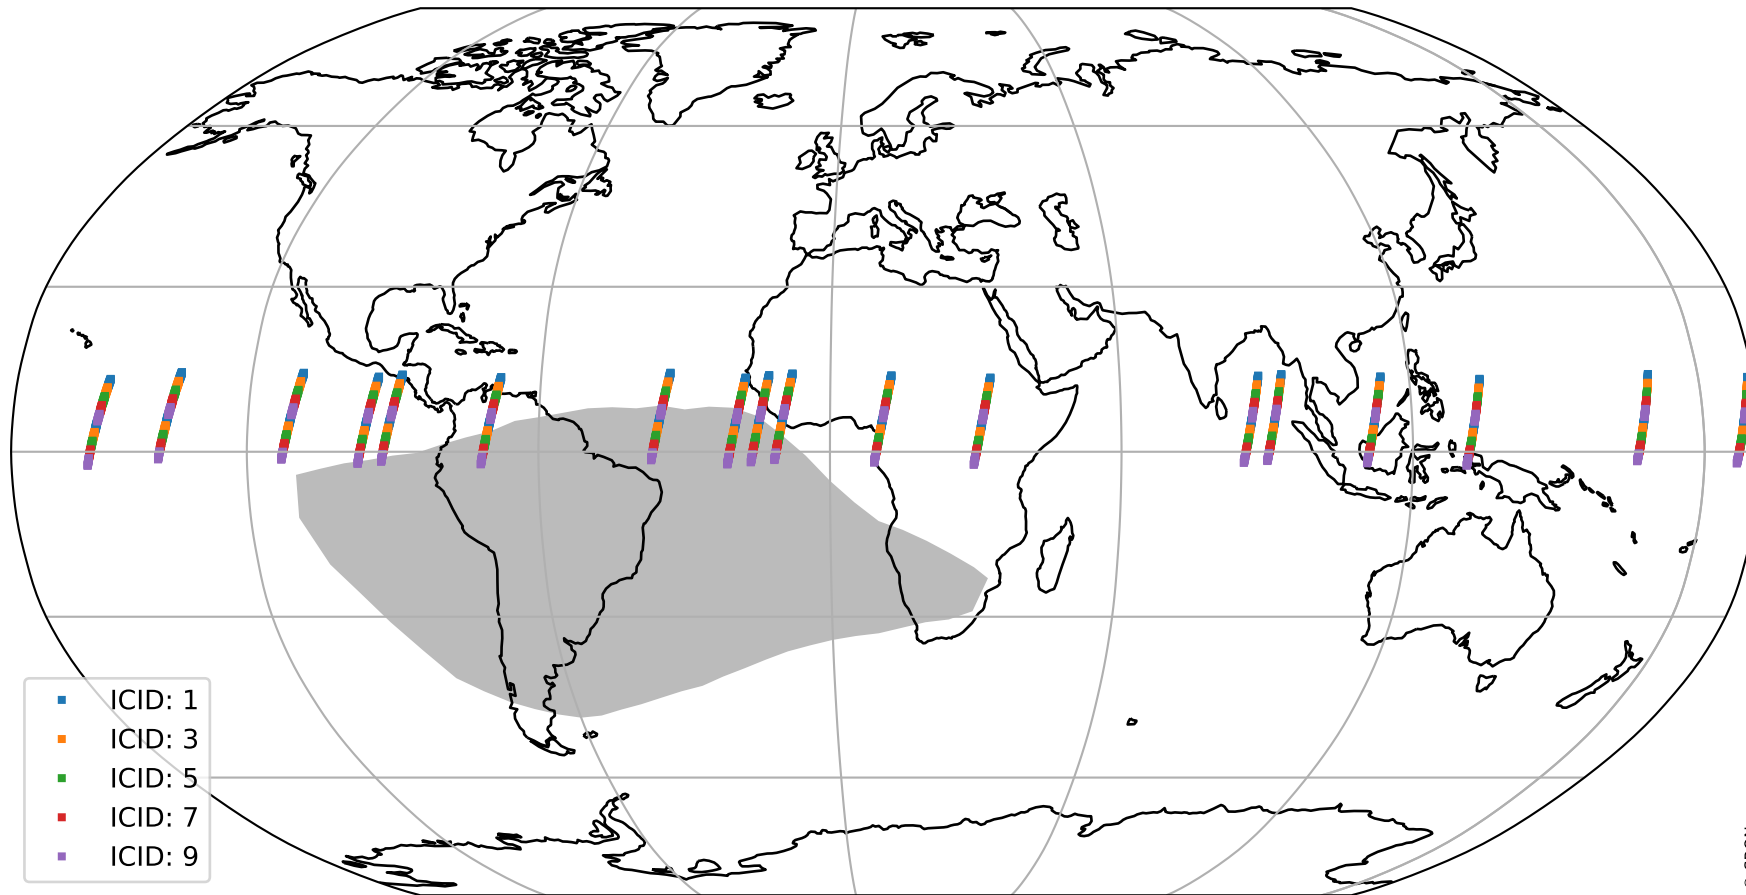

Tropomi SWIR offset (beta nominal)

orbits : 18 in [4807, 4852]
coverage : 2018-09-17 / 2018-09-20
median : 0.52596 V
spread : 0.035927 V
created : 2023-08-22T11:00:57

value detector map

Tropomi SWIR offset (beta nominal)

orbits : 18 in [4807, 4852]
coverage : 2018-09-17 / 2018-09-20
median : 32.39 μV
spread : 19.163 μV
created : 2023-08-22T11:00:57

Tropomi SWIR offset (beta nominal)

orbits : 18 in [4807, 4852]
coverage : 2018-09-17 / 2018-09-20
median : -0.064476 mV
spread : 0.3194 mV
created : 2023-08-22T11:00:57

value compared with SWIR offset CKD

Tropomi SWIR offset (beta nominal) ground-tracks of Sentinel-5P

orbits : 18 in [4807, 4852]
coverage : 2018-09-17 / 2018-09-20
created : 2023-08-22T11:00:58

Tropomi SWIR offset (beta nominal)

orbits : [1867, 4852]
coverage : 2018-02-20 / 2018-09-20
created : 2023-08-22T11:00:58

trend of detector median & temperatures