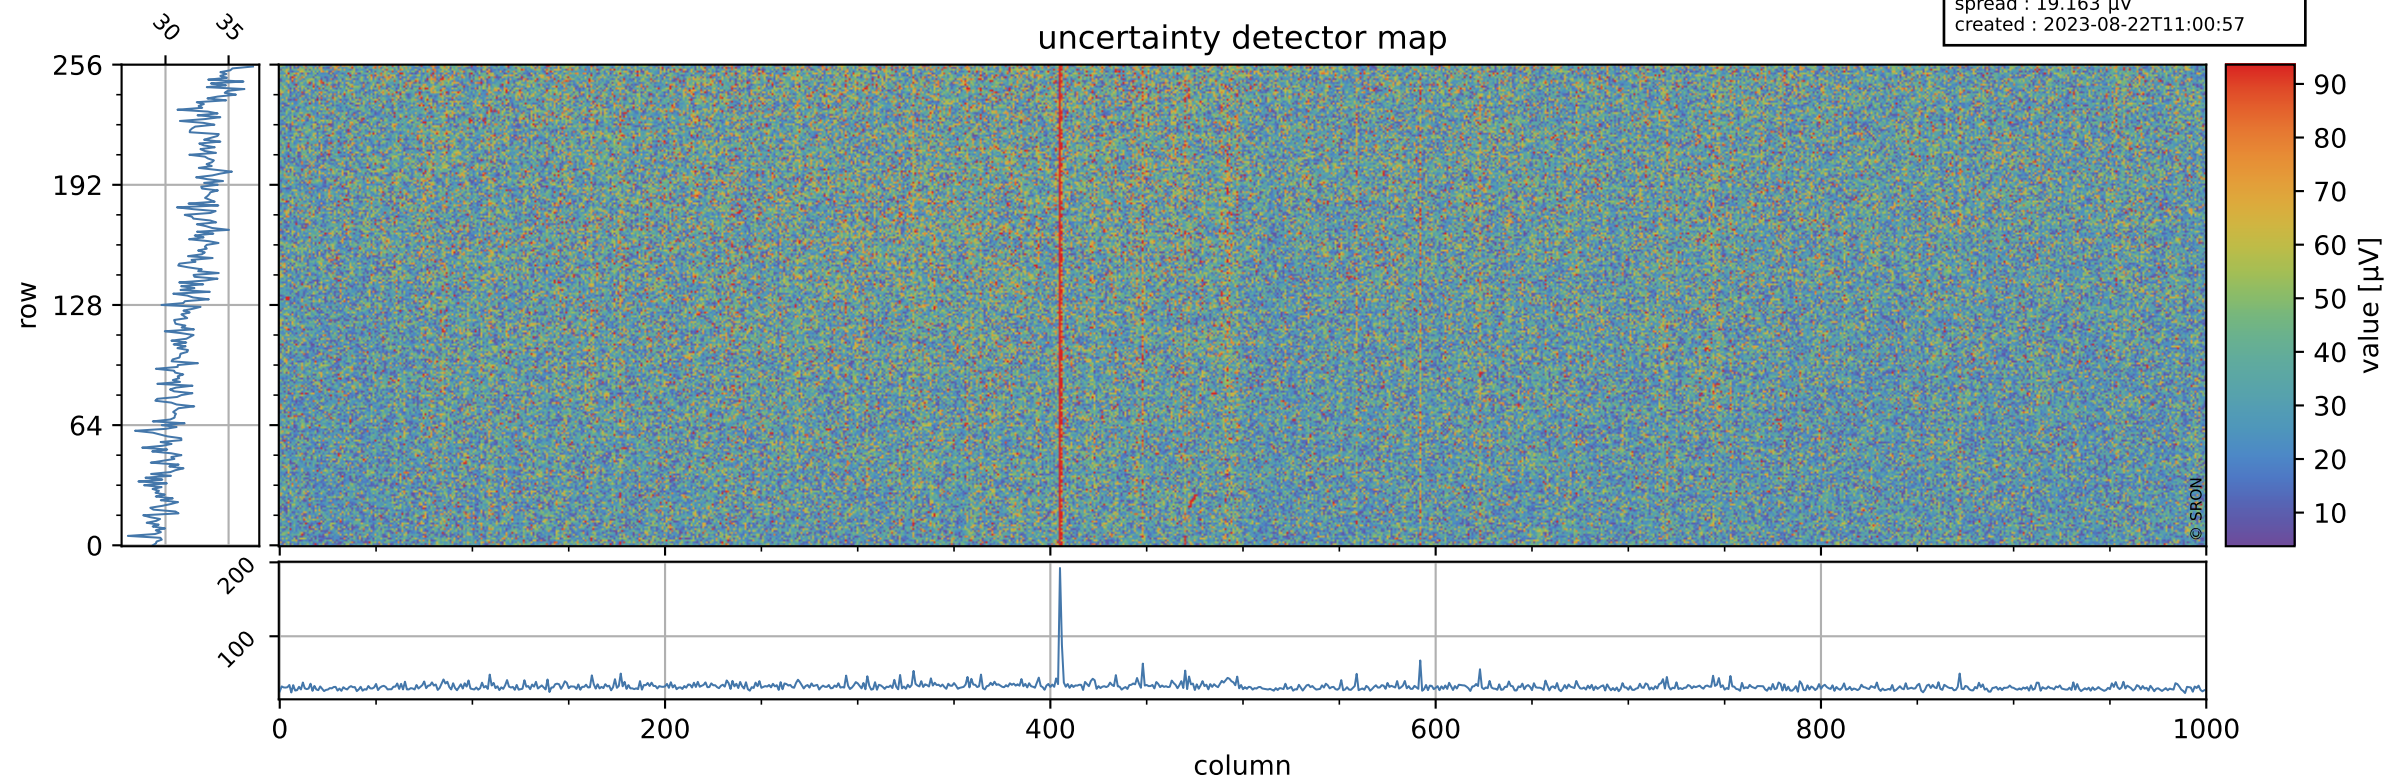

Tropomi SWIR offset (beta nominal)

orbits : 18 in [4807, 4852]
coverage : 2018-09-17 / 2018-09-20
median : 0.52596 V
spread : 0.035927 V
created : 2023-08-22T11:00:57

value detector map

Tropomi SWIR offset (beta nominal)

orbits : 18 in [4807, 4852]
coverage : 2018-09-17 / 2018-09-20
median : 32.39 μV
spread : 19.163 μV
created : 2023-08-22T11:00:57

Tropomi SWIR offset (beta nominal)

orbits : 18 in [4807, 4852]
coverage : 2018-09-17 / 2018-09-20
median : -0.064476 mV
spread : 0.3194 mV
created : 2023-08-22T11:00:57

value compared with SWIR offset CKD

Tropomi SWIR offset (beta nominal) ground-tracks of Sentinel-5P

orbits : 18 in [4807, 4852]
coverage : 2018-09-17 / 2018-09-20
created : 2023-08-22T11:00:58

Tropomi SWIR offset (beta nominal)

orbits : [1867, 4852]
coverage : 2018-02-20 / 2018-09-20
created : 2023-08-22T11:00:58

trend of detector median & temperatures