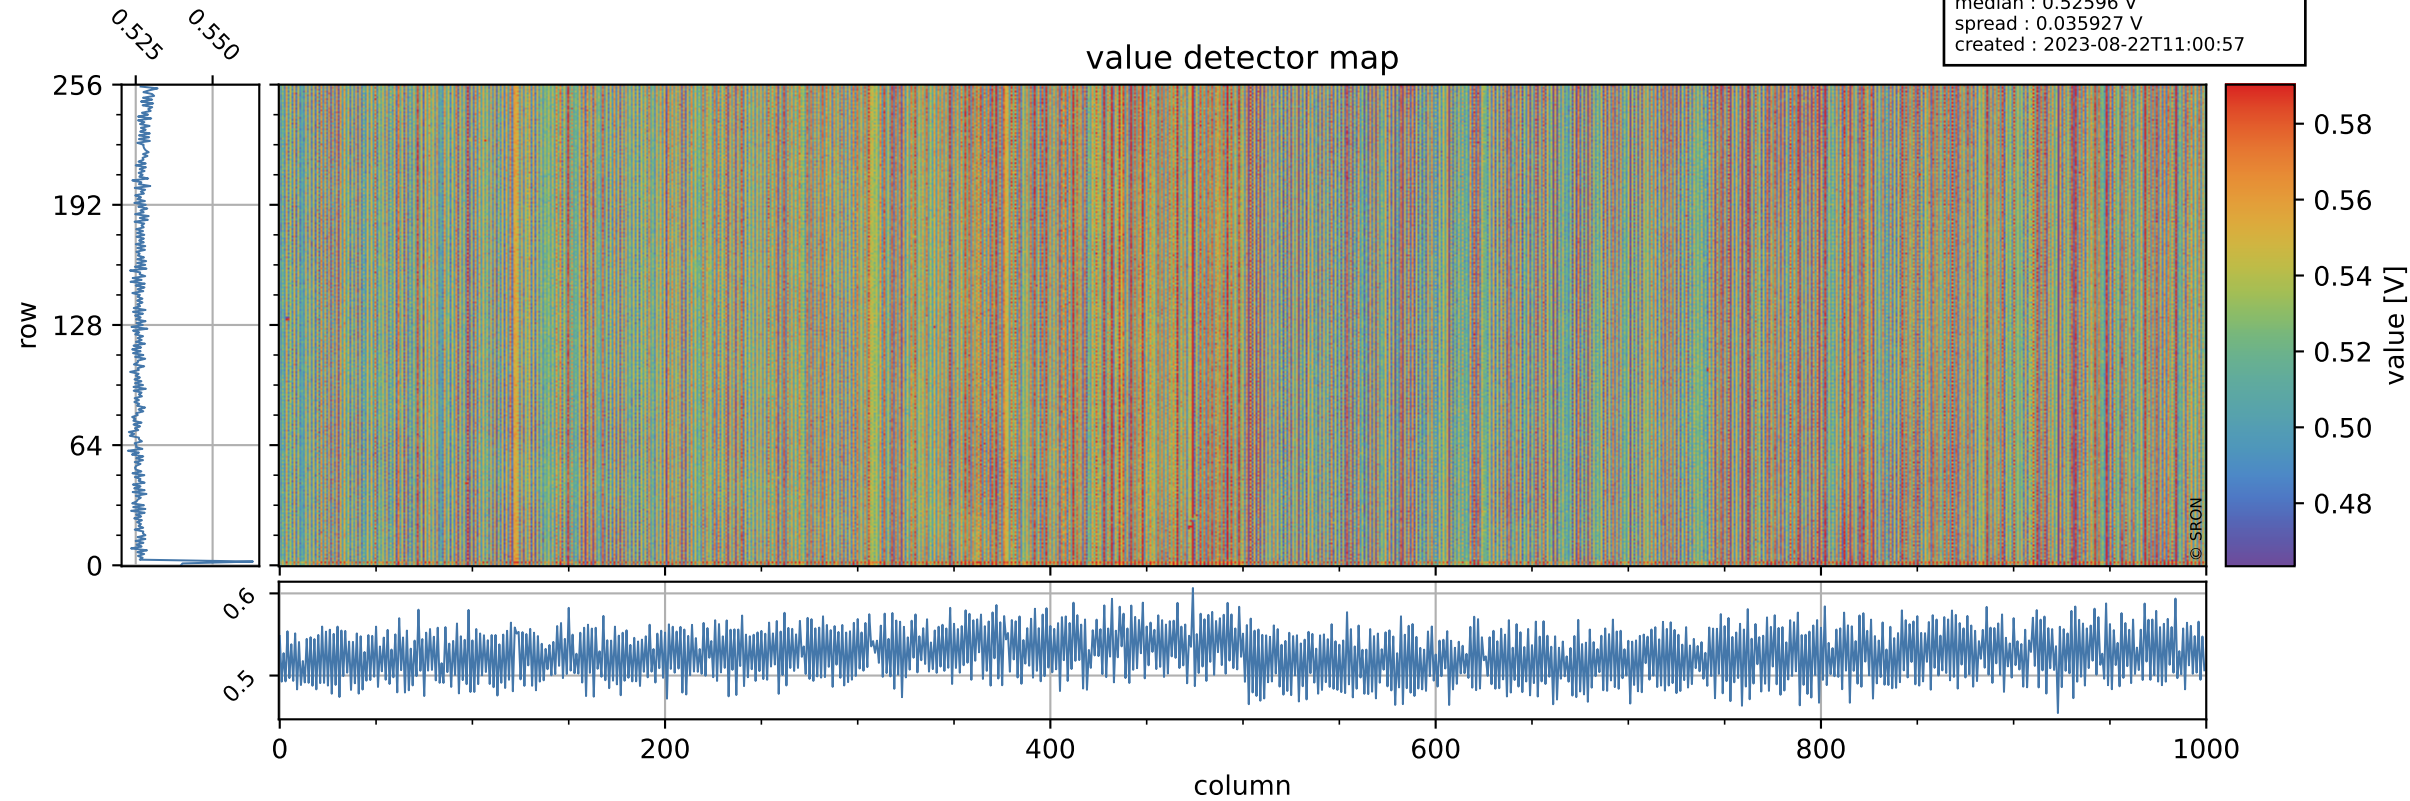

Tropomi SWIR offset (beta nominal)

orbits : 18 in [4807, 4852]
coverage : 2018-09-17 / 2018-09-20
median : 0.52596 V
spread : 0.035927 V
created : 2023-08-22T11:00:57

value detector map

Tropomi SWIR offset (beta nominal)

orbits : 18 in [4807, 4852]
coverage : 2018-09-17 / 2018-09-20
median : 32.39 μV
spread : 19.163 μV
created : 2023-08-22T11:00:57

Tropomi SWIR offset (beta nominal)

orbits : 18 in [4807, 4852]
coverage : 2018-09-17 / 2018-09-20
median : -0.064476 mV
spread : 0.3194 mV
created : 2023-08-22T11:00:57

value compared with SWIR offset CKD

Tropomi SWIR offset (beta nominal) ground-tracks of Sentinel-5P

orbits : 18 in [4807, 4852]
coverage : 2018-09-17 / 2018-09-20
created : 2023-08-22T11:00:58

Tropomi SWIR offset (beta nominal)

orbits : [1867, 4852]
coverage : 2018-02-20 / 2018-09-20
created : 2023-08-22T11:00:58

trend of detector median & temperatures