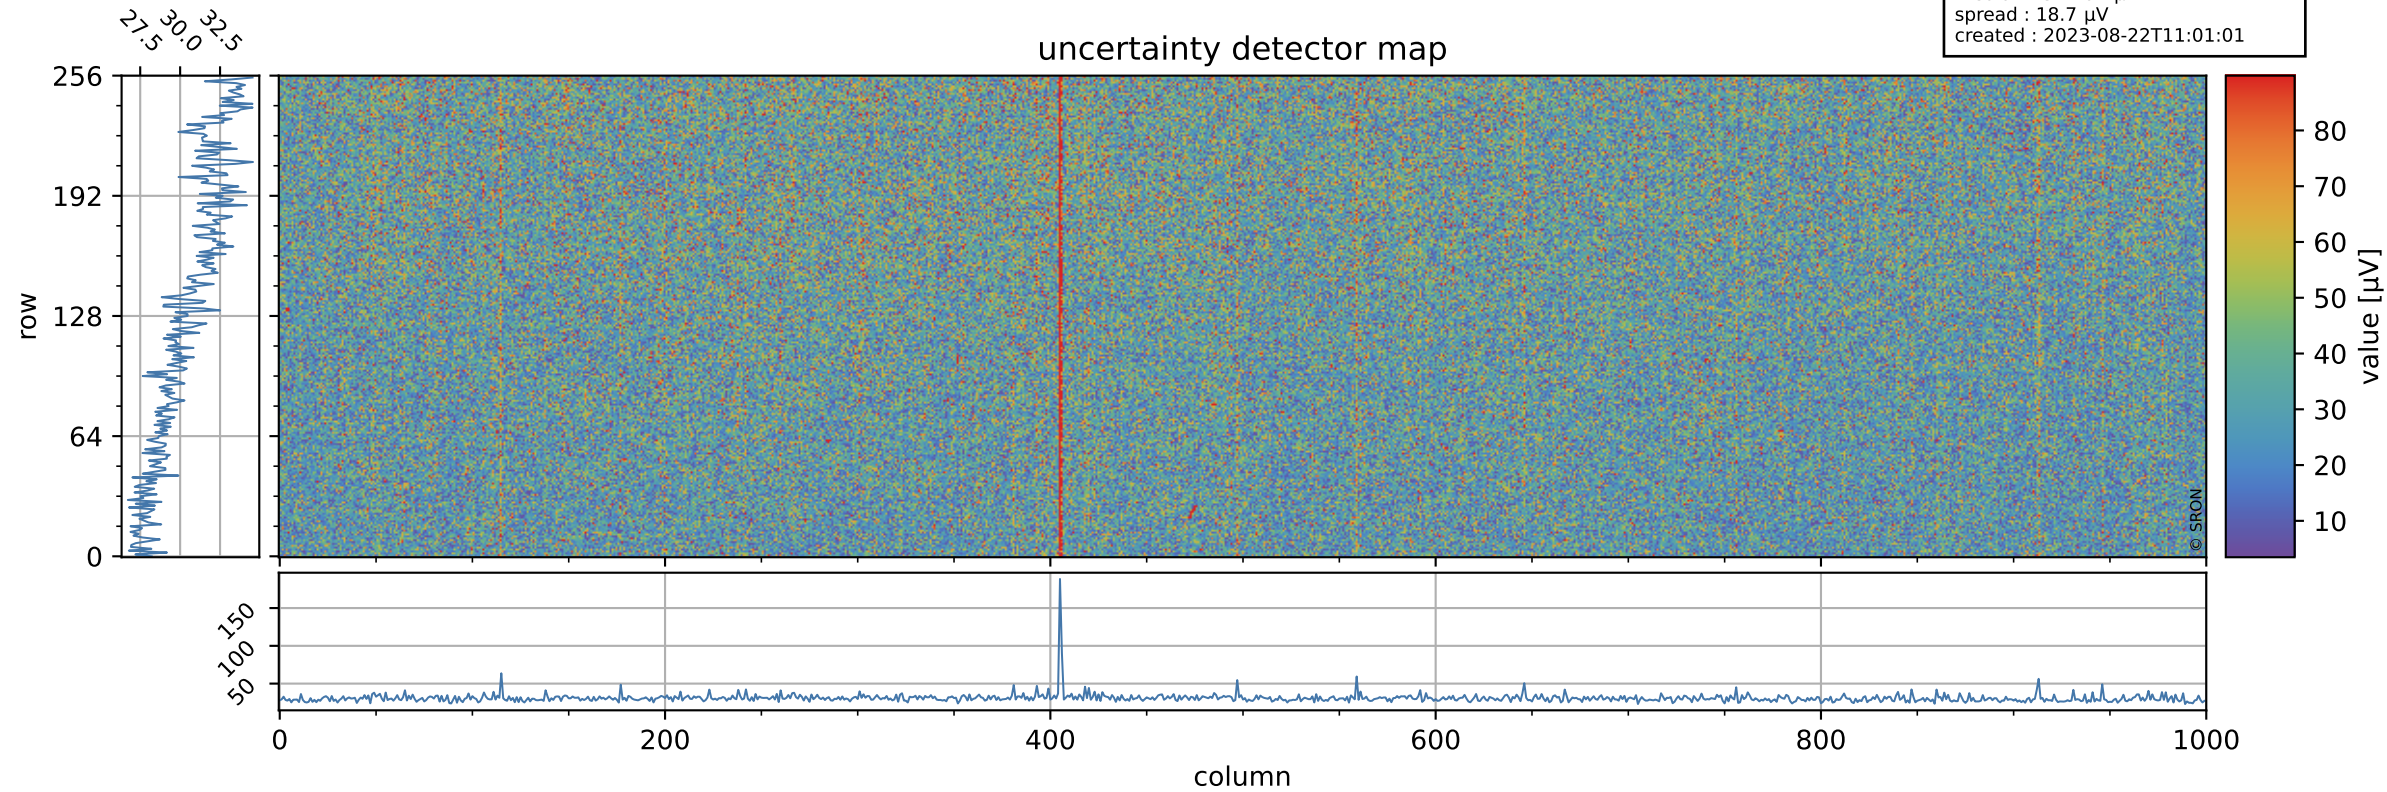

Tropomi SWIR offset (beta nominal)

orbits : 19 in [4897, 4942]
coverage : 2018-09-23 / 2018-09-26
median : 0.52597 V
spread : 0.035923 V
created : 2023-08-22T11:01:01

value detector map

Tropomi SWIR offset (beta nominal)

orbits : 19 in [4897, 4942]
coverage : 2018-09-23 / 2018-09-26
median : 31.104 μV
spread : 18.7 μV
created : 2023-08-22T11:01:01

Tropomi SWIR offset (beta nominal)

orbits : 19 in [4897, 4942]
coverage : 2018-09-23 / 2018-09-26
median : -0.054028 mV
spread : 0.31602 mV
created : 2023-08-22T11:01:01

value compared with SWIR offset CKD

Tropomi SWIR offset (beta nominal) ground-tracks of Sentinel-5P

orbits : 19 in [4897, 4942]
coverage : 2018-09-23 / 2018-09-26
created : 2023-08-22T11:01:01

Tropomi SWIR offset (beta nominal)

orbits : [1867, 4942]
coverage : 2018-02-20 / 2018-09-26
created : 2023-08-22T11:01:02

trend of detector median & temperatures