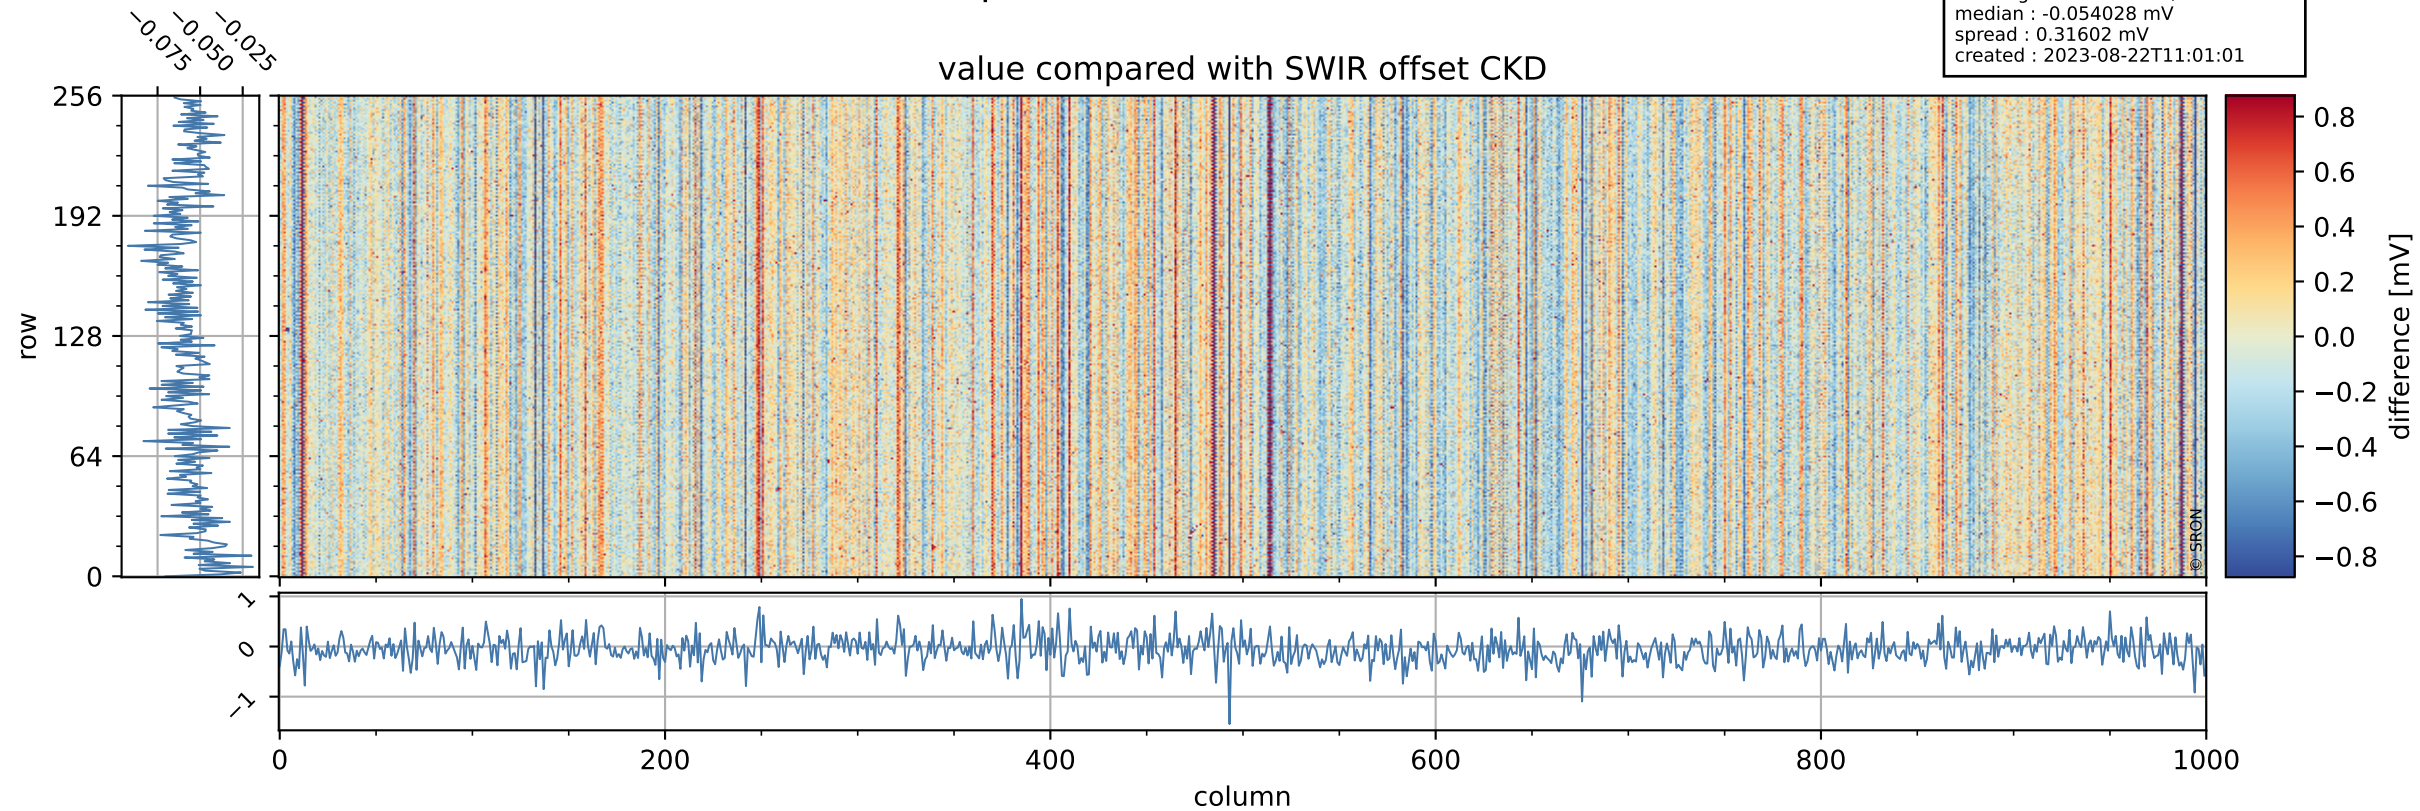

Tropomi SWIR offset (beta nominal)

orbits : 19 in [4897, 4942]
coverage : 2018-09-23 / 2018-09-26
median : 0.52597 V
spread : 0.035923 V
created : 2023-08-22T11:01:01

value detector map

Tropomi SWIR offset (beta nominal)

orbits : 19 in [4897, 4942]
coverage : 2018-09-23 / 2018-09-26
median : 31.104 μV
spread : 18.7 μV
created : 2023-08-22T11:01:01

Tropomi SWIR offset (beta nominal)

orbits : 19 in [4897, 4942]
coverage : 2018-09-23 / 2018-09-26
median : -0.054028 mV
spread : 0.31602 mV
created : 2023-08-22T11:01:01

value compared with SWIR offset CKD

Tropomi SWIR offset (beta nominal) ground-tracks of Sentinel-5P

orbits : 19 in [4897, 4942]
coverage : 2018-09-23 / 2018-09-26
created : 2023-08-22T11:01:01

Tropomi SWIR offset (beta nominal)

orbits : [1867, 4942]
coverage : 2018-02-20 / 2018-09-26
created : 2023-08-22T11:01:02

trend of detector median & temperatures