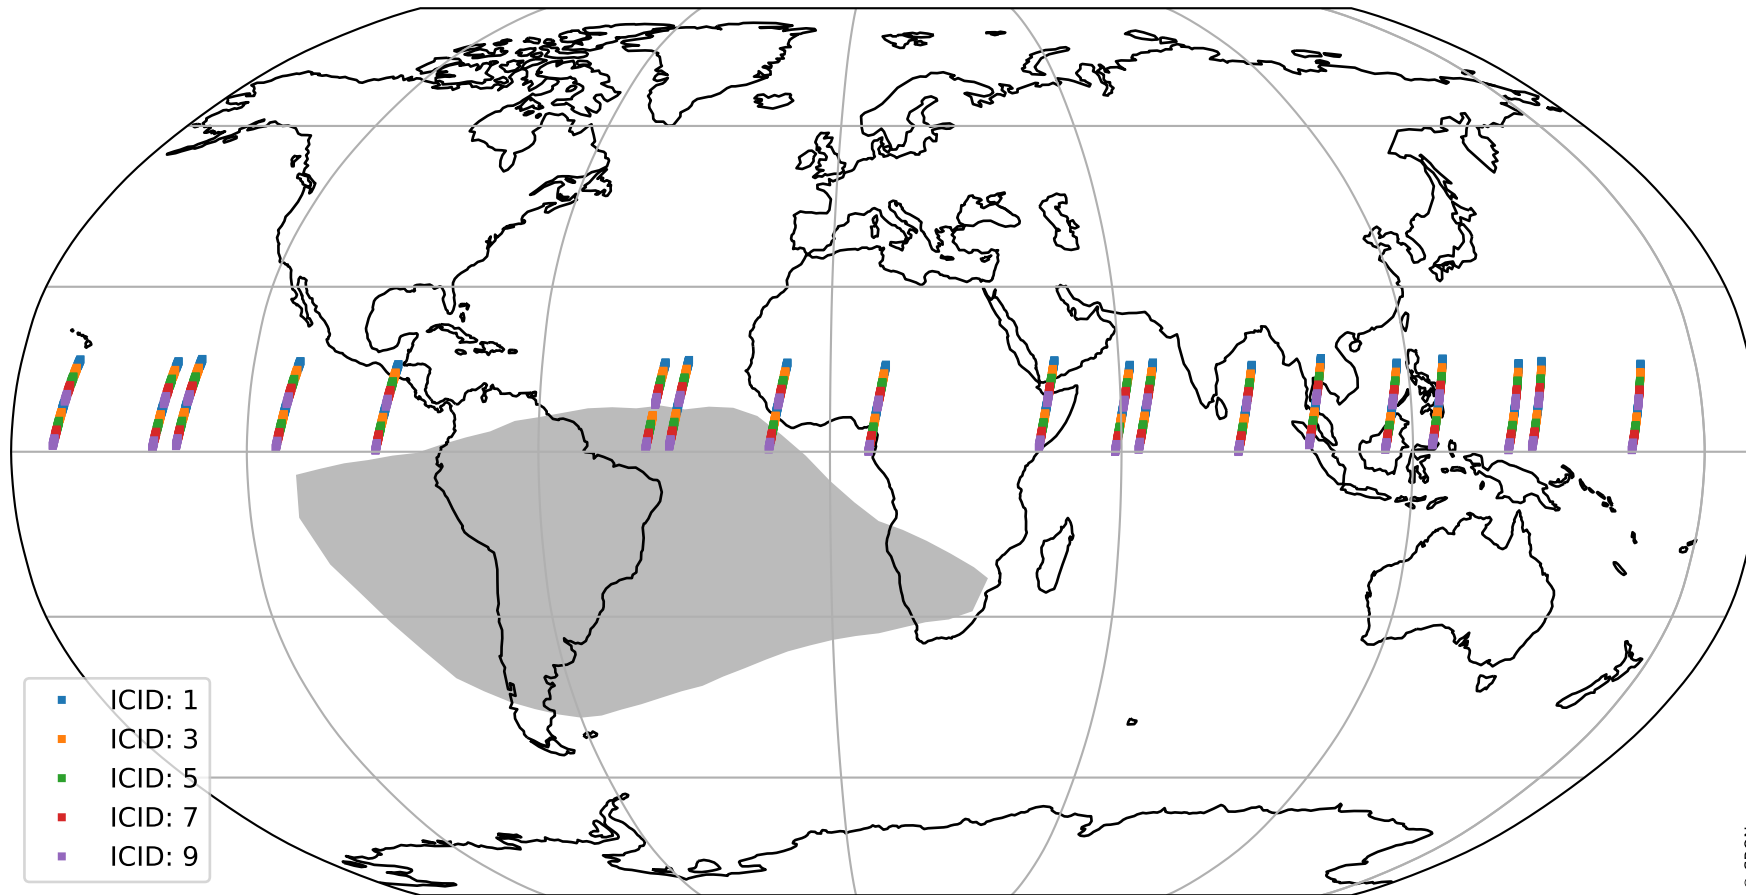

Tropomi SWIR offset (beta nominal)

orbits : 19 in [4897, 4942]
coverage : 2018-09-23 / 2018-09-26
median : 0.52597 V
spread : 0.035923 V
created : 2023-08-22T11:01:01

value detector map

Tropomi SWIR offset (beta nominal)

orbits : 19 in [4897, 4942]
coverage : 2018-09-23 / 2018-09-26
median : 31.104 μV
spread : 18.7 μV
created : 2023-08-22T11:01:01

Tropomi SWIR offset (beta nominal)

orbits : 19 in [4897, 4942]
coverage : 2018-09-23 / 2018-09-26
median : -0.054028 mV
spread : 0.31602 mV
created : 2023-08-22T11:01:01

value compared with SWIR offset CKD

Tropomi SWIR offset (beta nominal) ground-tracks of Sentinel-5P

orbits : 19 in [4897, 4942]
coverage : 2018-09-23 / 2018-09-26
created : 2023-08-22T11:01:01

Tropomi SWIR offset (beta nominal)

orbits : [1867, 4942]
coverage : 2018-02-20 / 2018-09-26
created : 2023-08-22T11:01:02

trend of detector median & temperatures