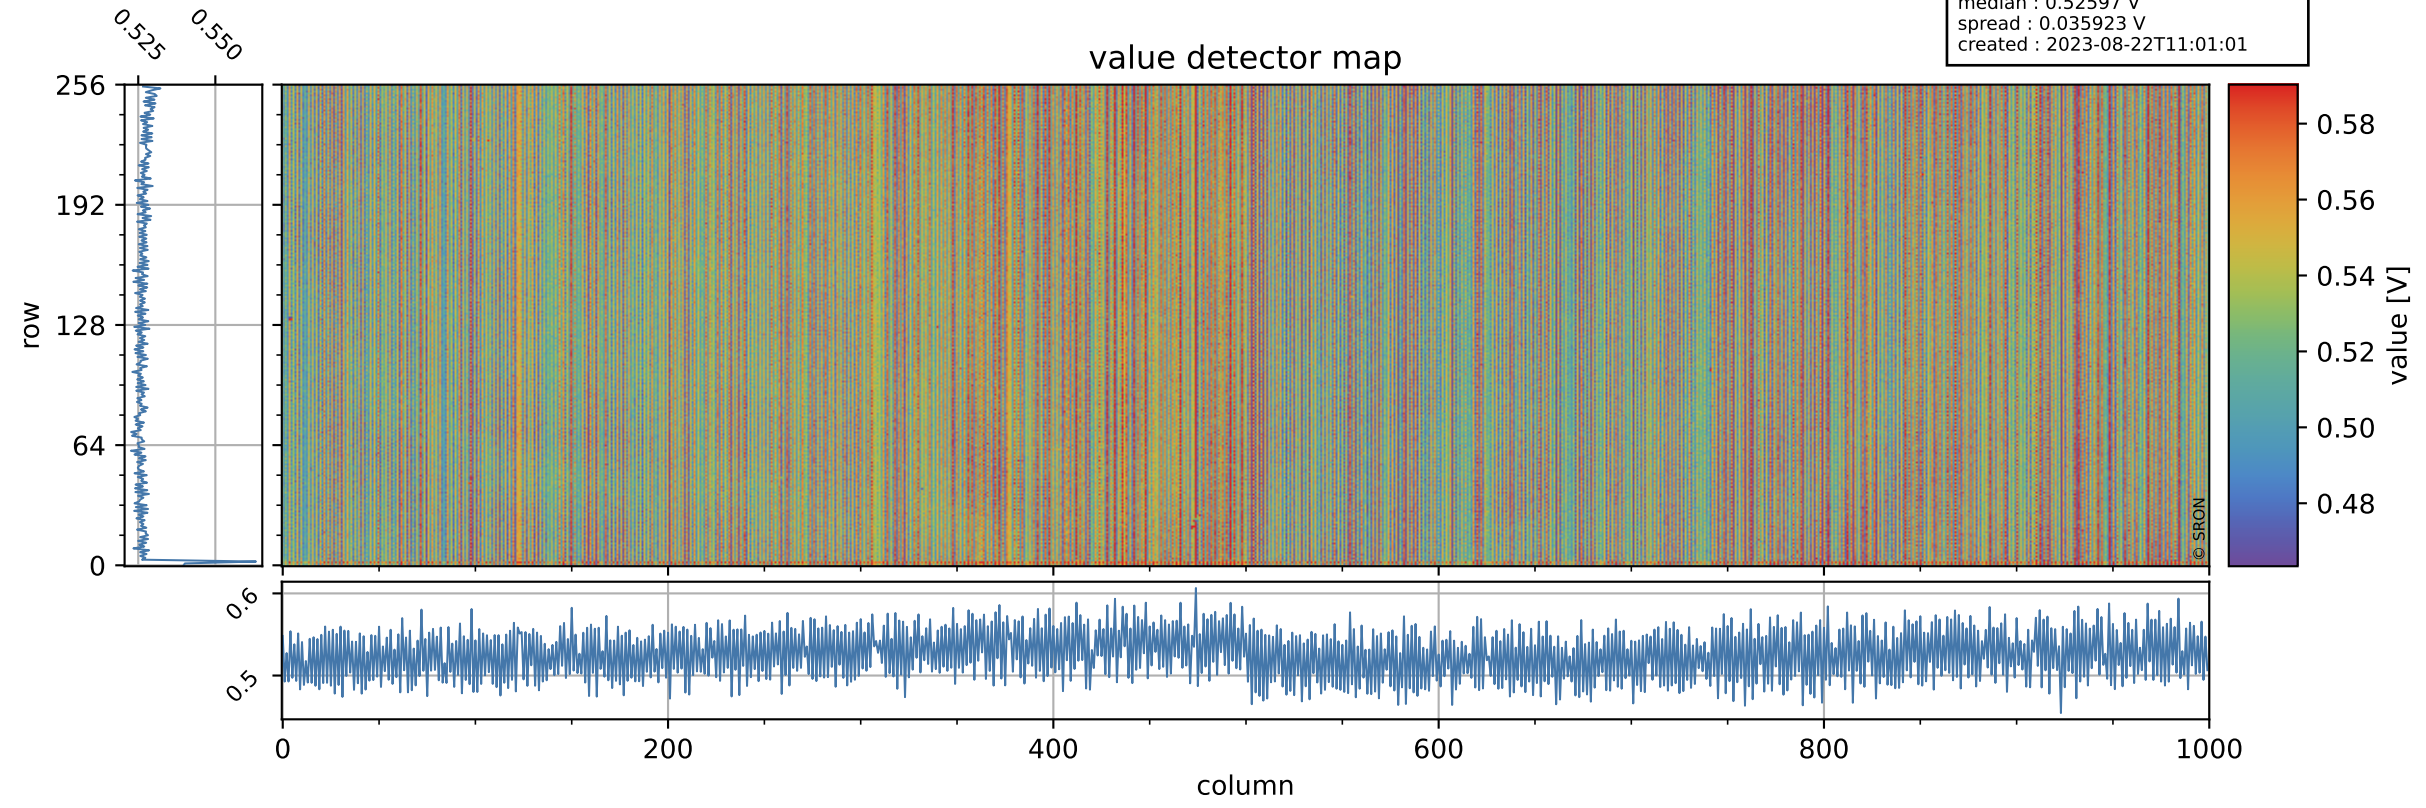

Tropomi SWIR offset (beta nominal)

orbits : 19 in [4897, 4942]
coverage : 2018-09-23 / 2018-09-26
median : 0.52597 V
spread : 0.035923 V
created : 2023-08-22T11:01:01

value detector map

Tropomi SWIR offset (beta nominal)

orbits : 19 in [4897, 4942]
coverage : 2018-09-23 / 2018-09-26
median : 31.104 μV
spread : 18.7 μV
created : 2023-08-22T11:01:01

Tropomi SWIR offset (beta nominal)

orbits : 19 in [4897, 4942]
coverage : 2018-09-23 / 2018-09-26
median : -0.054028 mV
spread : 0.31602 mV
created : 2023-08-22T11:01:01

value compared with SWIR offset CKD

Tropomi SWIR offset (beta nominal) ground-tracks of Sentinel-5P

orbits : 19 in [4897, 4942]
coverage : 2018-09-23 / 2018-09-26
created : 2023-08-22T11:01:01

Tropomi SWIR offset (beta nominal)

orbits : [1867, 4942]
coverage : 2018-02-20 / 2018-09-26
created : 2023-08-22T11:01:02

trend of detector median & temperatures