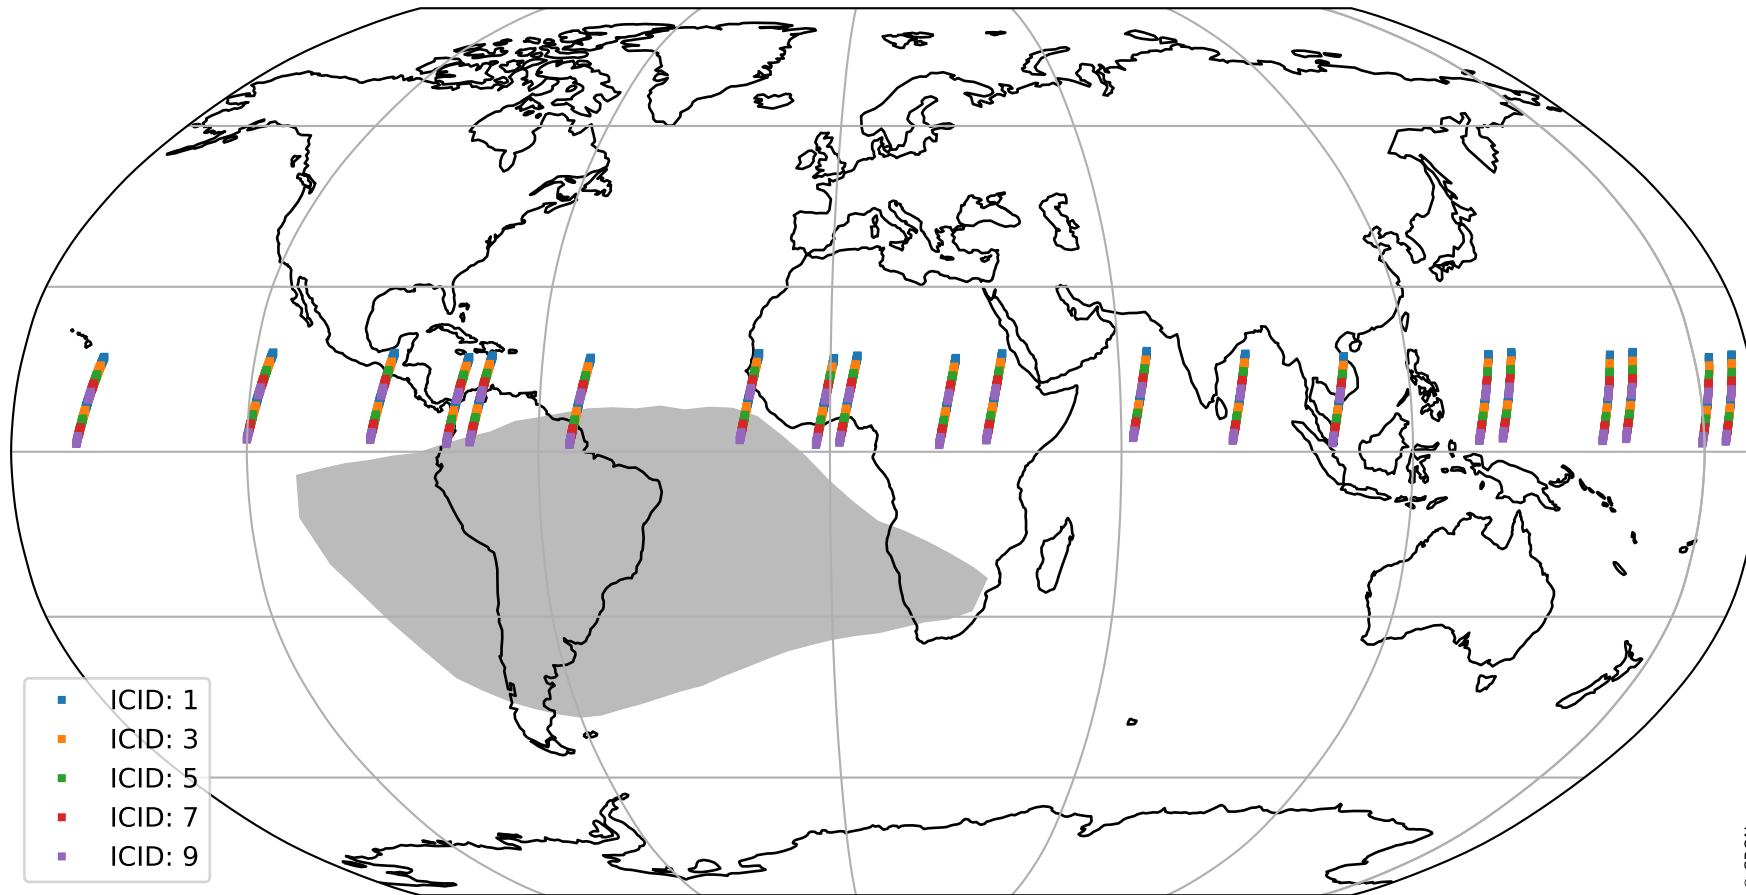

Tropomi SWIR offset (beta nominal)

orbits : 20 in [4942, 4987]
coverage : 2018-09-26 / 2018-09-29
median : 0.5242 V
spread : 0.035941 V
created : 2023-08-22T11:01:02

value detector map

Tropomi SWIR offset (beta nominal)

orbits : 20 in [4942, 4987]
coverage : 2018-09-26 / 2018-09-29
median : 27.964 μV
spread : 16.341 μV
created : 2023-08-22T11:01:03

Tropomi SWIR offset (beta nominal)

orbits : 20 in [4942, 4987]
coverage : 2018-09-26 / 2018-09-29
median : -1.8224 mV
spread : 0.31855 mV
created : 2023-08-22T11:01:03

value compared with SWIR offset CKD

Tropomi SWIR offset (beta nominal) ground-tracks of Sentinel-5P

orbits : 20 in [4942, 4987]
coverage : 2018-09-26 / 2018-09-29
created : 2023-08-22T11:01:03

Tropomi SWIR offset (beta nominal)

orbits : [1867, 4942]
coverage : 2018-02-20 / 2018-09-26
created : 2023-08-22T11:01:04

trend of detector median & temperatures