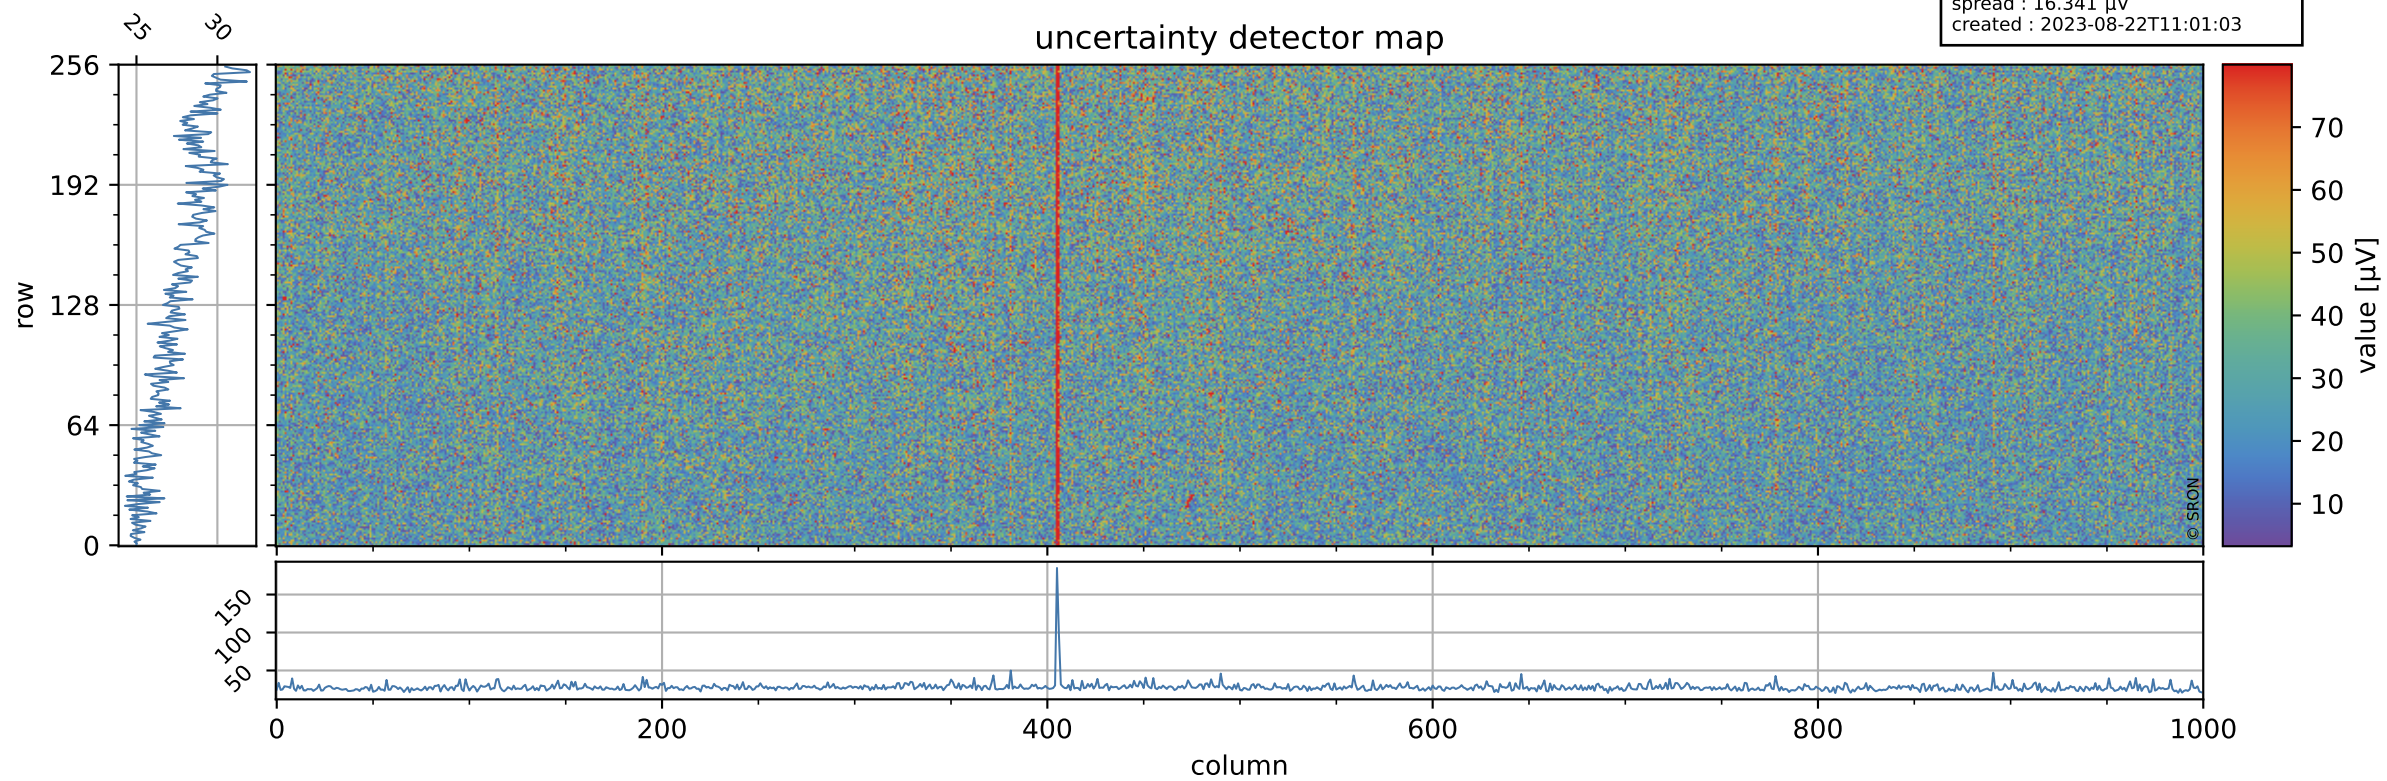

Tropomi SWIR offset (beta nominal)

orbits : 20 in [4942, 4987]
coverage : 2018-09-26 / 2018-09-29
median : 0.5242 V
spread : 0.035941 V
created : 2023-08-22T11:01:02

value detector map

Tropomi SWIR offset (beta nominal)

orbits : 20 in [4942, 4987]
coverage : 2018-09-26 / 2018-09-29
median : 27.964 μV
spread : 16.341 μV
created : 2023-08-22T11:01:03

Tropomi SWIR offset (beta nominal)

orbits : 20 in [4942, 4987]
coverage : 2018-09-26 / 2018-09-29
median : -1.8224 mV
spread : 0.31855 mV
created : 2023-08-22T11:01:03

value compared with SWIR offset CKD

Tropomi SWIR offset (beta nominal) ground-tracks of Sentinel-5P

orbits : 20 in [4942, 4987]
coverage : 2018-09-26 / 2018-09-29
created : 2023-08-22T11:01:03

Tropomi SWIR offset (beta nominal)

orbits : [1867, 4942]
coverage : 2018-02-20 / 2018-09-26
created : 2023-08-22T11:01:04

trend of detector median & temperatures