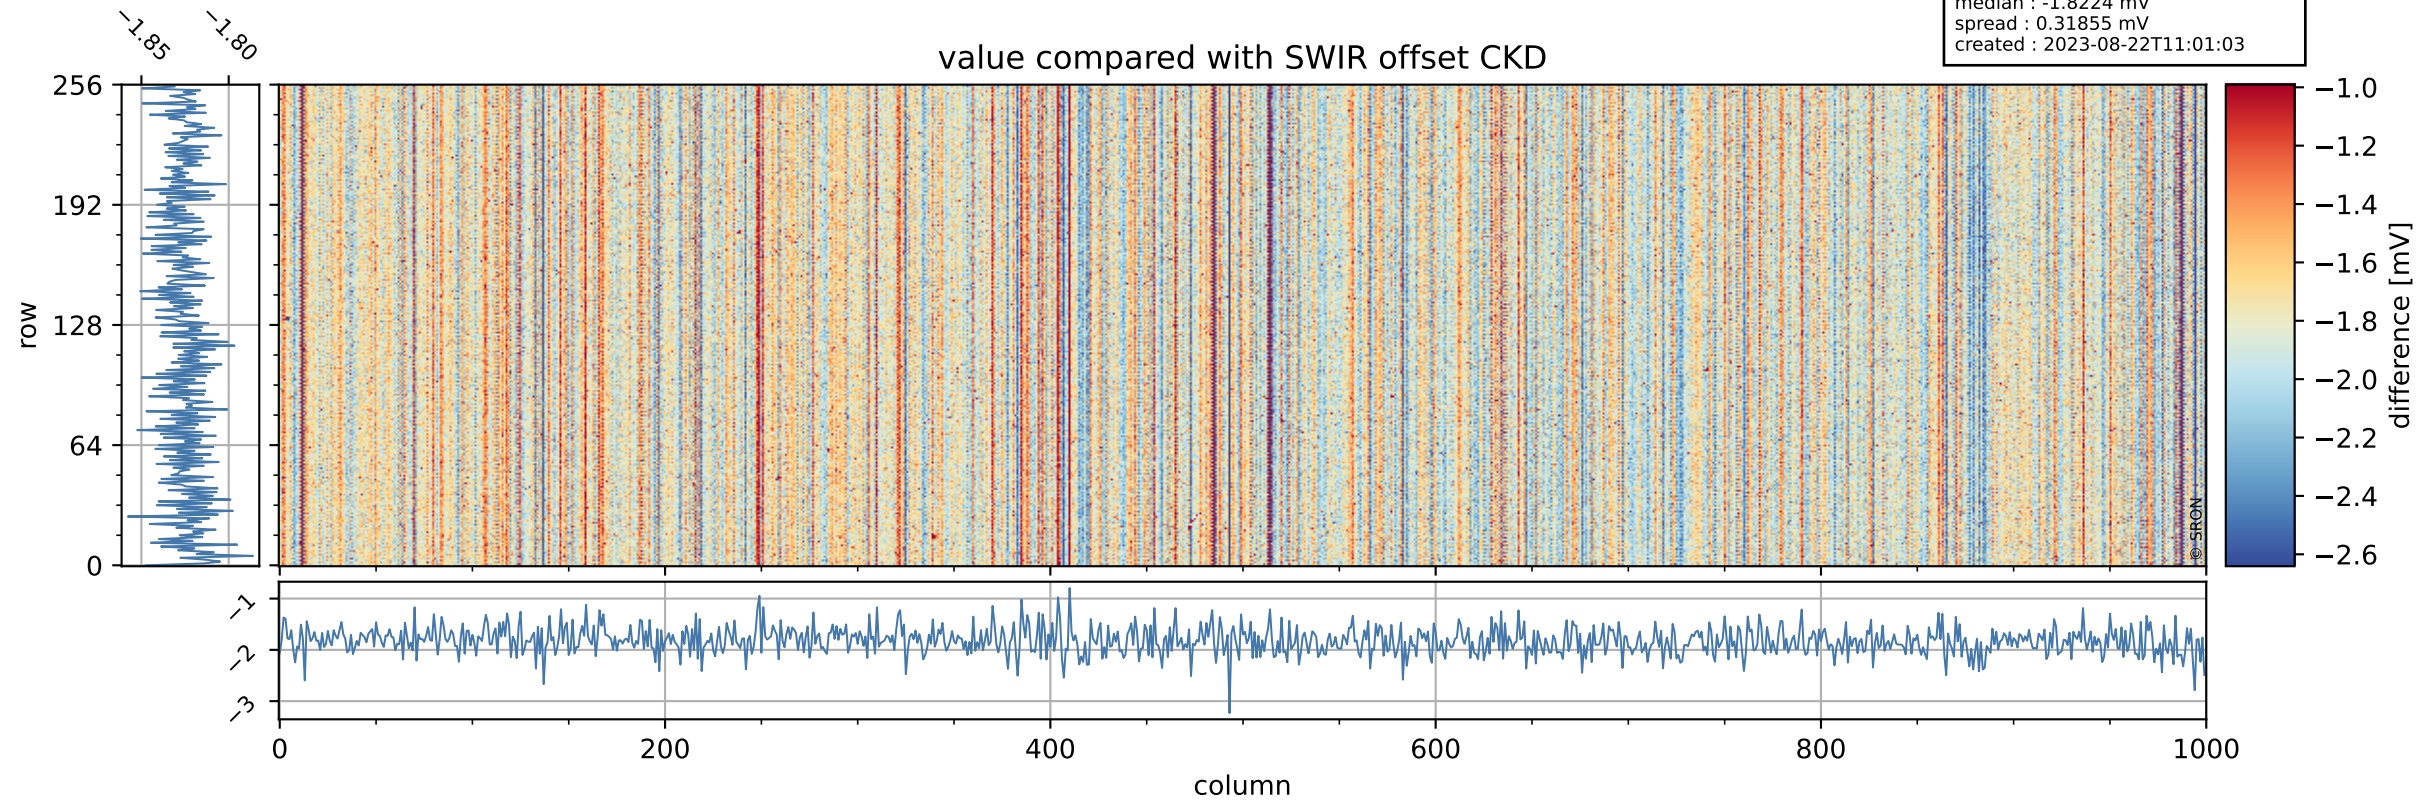

Tropomi SWIR offset (beta nominal)

orbits : 20 in [4942, 4987]
coverage : 2018-09-26 / 2018-09-29
median : 0.5242 V
spread : 0.035941 V
created : 2023-08-22T11:01:02

value detector map

Tropomi SWIR offset (beta nominal)

orbits : 20 in [4942, 4987]
coverage : 2018-09-26 / 2018-09-29
median : 27.964 μV
spread : 16.341 μV
created : 2023-08-22T11:01:03

Tropomi SWIR offset (beta nominal)

orbits : 20 in [4942, 4987]
coverage : 2018-09-26 / 2018-09-29
median : -1.8224 mV
spread : 0.31855 mV
created : 2023-08-22T11:01:03

value compared with SWIR offset CKD

Tropomi SWIR offset (beta nominal) ground-tracks of Sentinel-5P

orbits : 20 in [4942, 4987]
coverage : 2018-09-26 / 2018-09-29
created : 2023-08-22T11:01:03

Tropomi SWIR offset (beta nominal)

orbits : [1867, 4942]
coverage : 2018-02-20 / 2018-09-26
created : 2023-08-22T11:01:04

trend of detector median & temperatures