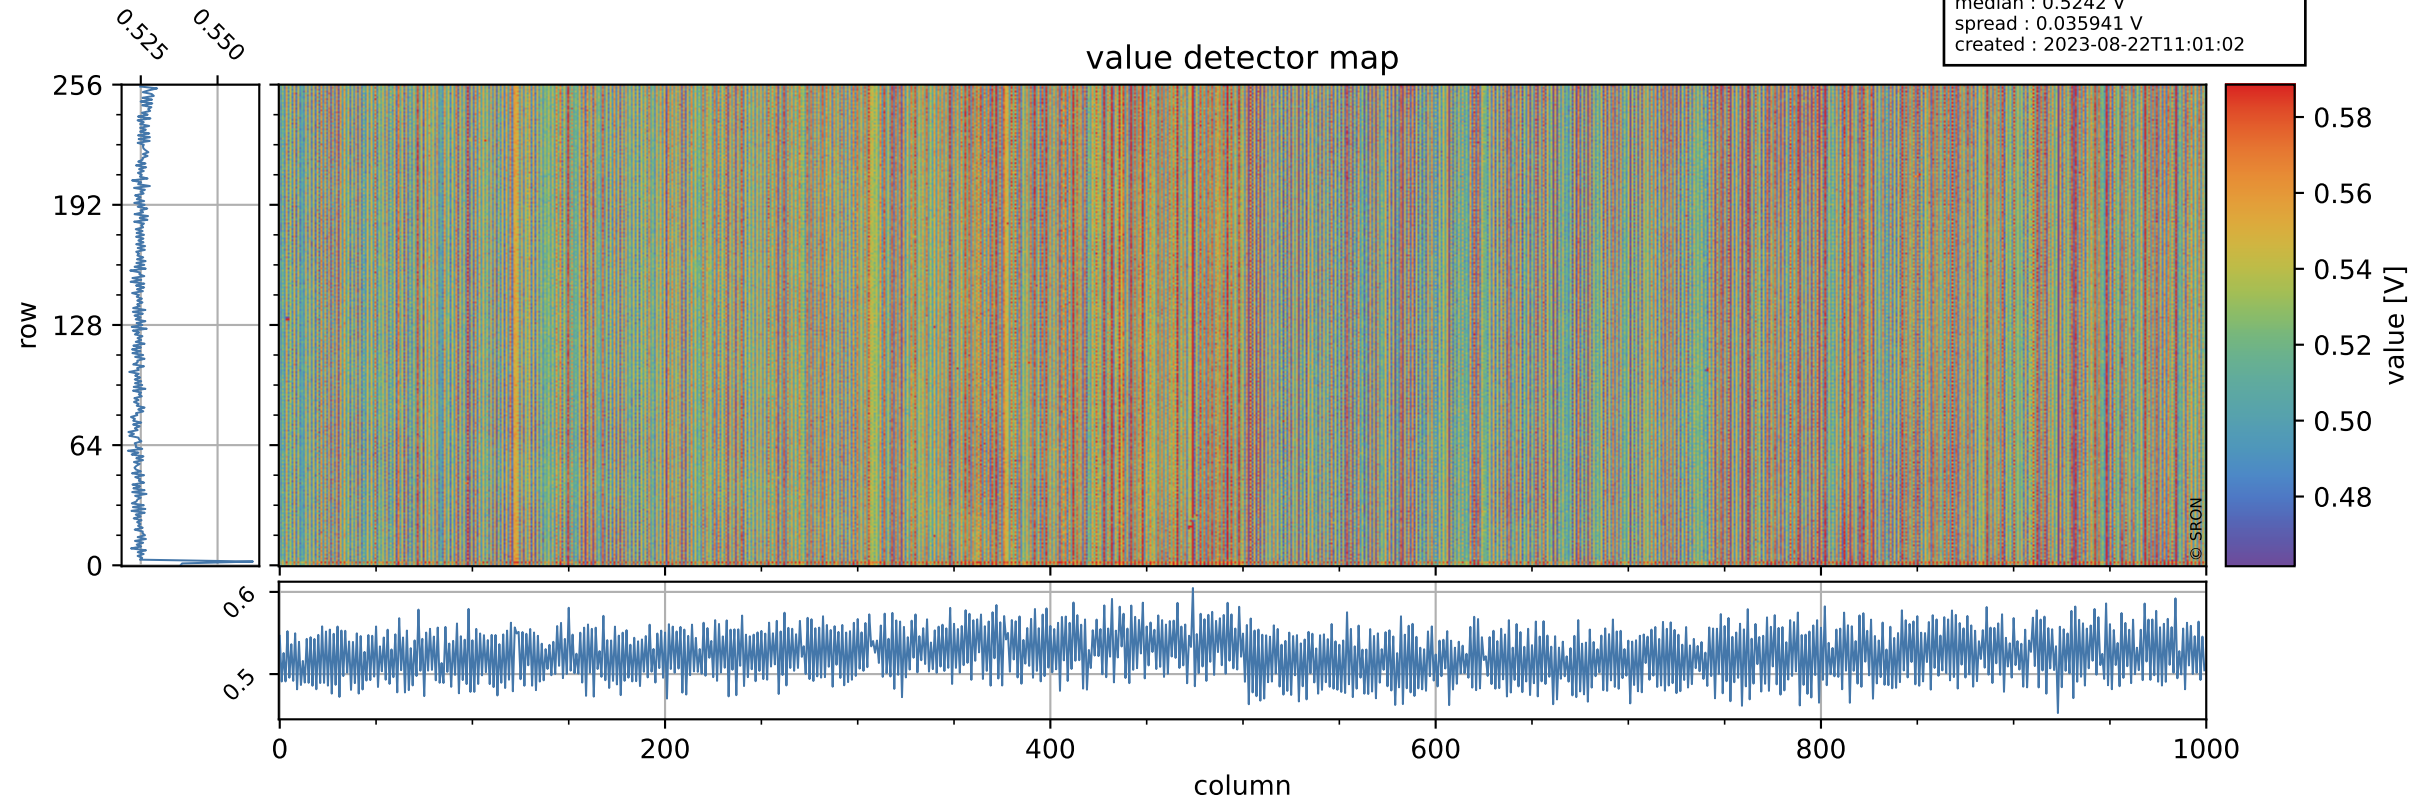

Tropomi SWIR offset (beta nominal)

orbits : 20 in [4942, 4987]
coverage : 2018-09-26 / 2018-09-29
median : 0.5242 V
spread : 0.035941 V
created : 2023-08-22T11:01:02

value detector map

Tropomi SWIR offset (beta nominal)

orbits : 20 in [4942, 4987]
coverage : 2018-09-26 / 2018-09-29
median : 27.964 μV
spread : 16.341 μV
created : 2023-08-22T11:01:03

Tropomi SWIR offset (beta nominal)

orbits : 20 in [4942, 4987]
coverage : 2018-09-26 / 2018-09-29
median : -1.8224 mV
spread : 0.31855 mV
created : 2023-08-22T11:01:03

value compared with SWIR offset CKD

Tropomi SWIR offset (beta nominal) ground-tracks of Sentinel-5P

orbits : 20 in [4942, 4987]
coverage : 2018-09-26 / 2018-09-29
created : 2023-08-22T11:01:03

Tropomi SWIR offset (beta nominal)

orbits : [1867, 4942]
coverage : 2018-02-20 / 2018-09-26
created : 2023-08-22T11:01:04

trend of detector median & temperatures