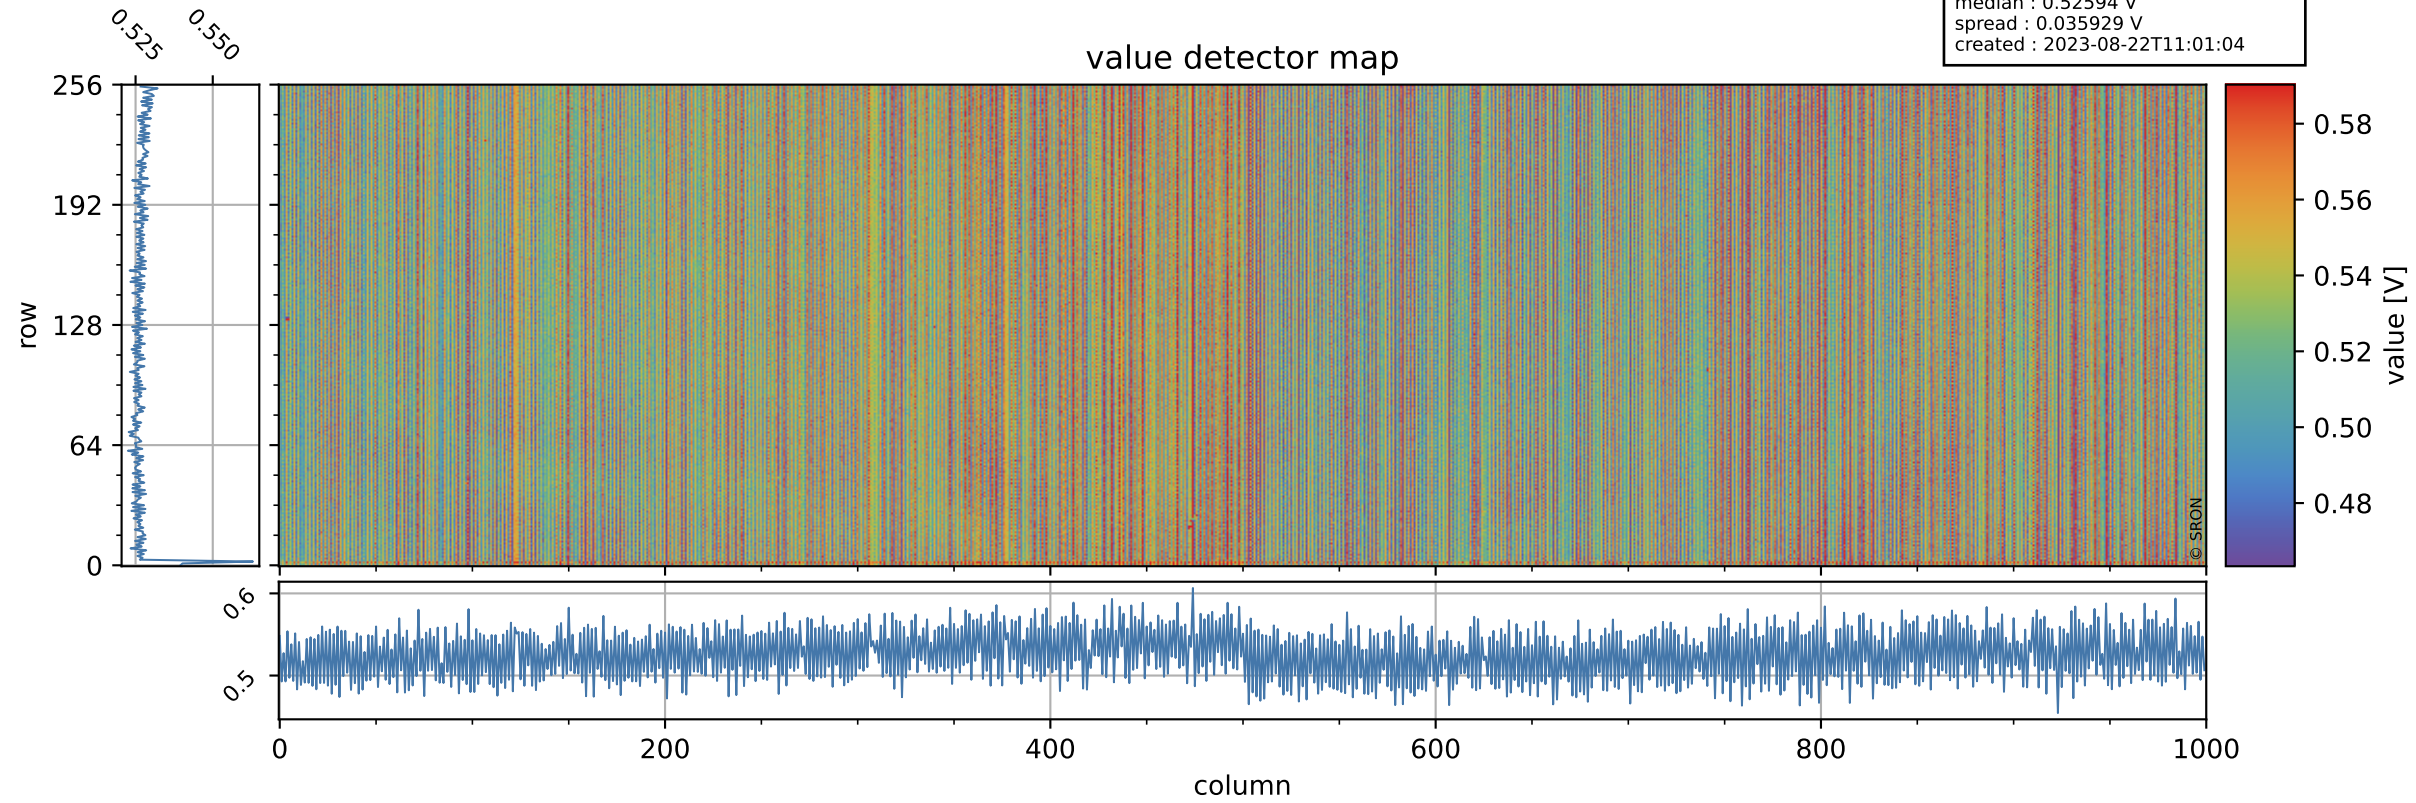

Tropomi SWIR offset (beta nominal)

orbits : 18 in [4987, 5032]
coverage : 2018-09-30 / 2018-10-03
median : 0.52594 V
spread : 0.035929 V
created : 2023-08-22T11:01:04

value detector map

Tropomi SWIR offset (beta nominal)

orbits : 18 in [4987, 5032]
coverage : 2018-09-30 / 2018-10-03
median : 32.481 μV
spread : 19.552 μV
created : 2023-08-22T11:01:05

Tropomi SWIR offset (beta nominal)

orbits : 18 in [4987, 5032]
coverage : 2018-09-30 / 2018-10-03
median : -0.082422 mV
spread : 0.3246 mV
created : 2023-08-22T11:01:05

value compared with SWIR offset CKD

Tropomi SWIR offset (beta nominal) ground-tracks of Sentinel-5P

orbits : 18 in [4987, 5032]
coverage : 2018-09-30 / 2018-10-03
created : 2023-08-22T11:01:05

Tropomi SWIR offset (beta nominal)

orbits : [1867, 5032]
coverage : 2018-02-20 / 2018-10-03
created : 2023-08-22T11:01:05

trend of detector median & temperatures