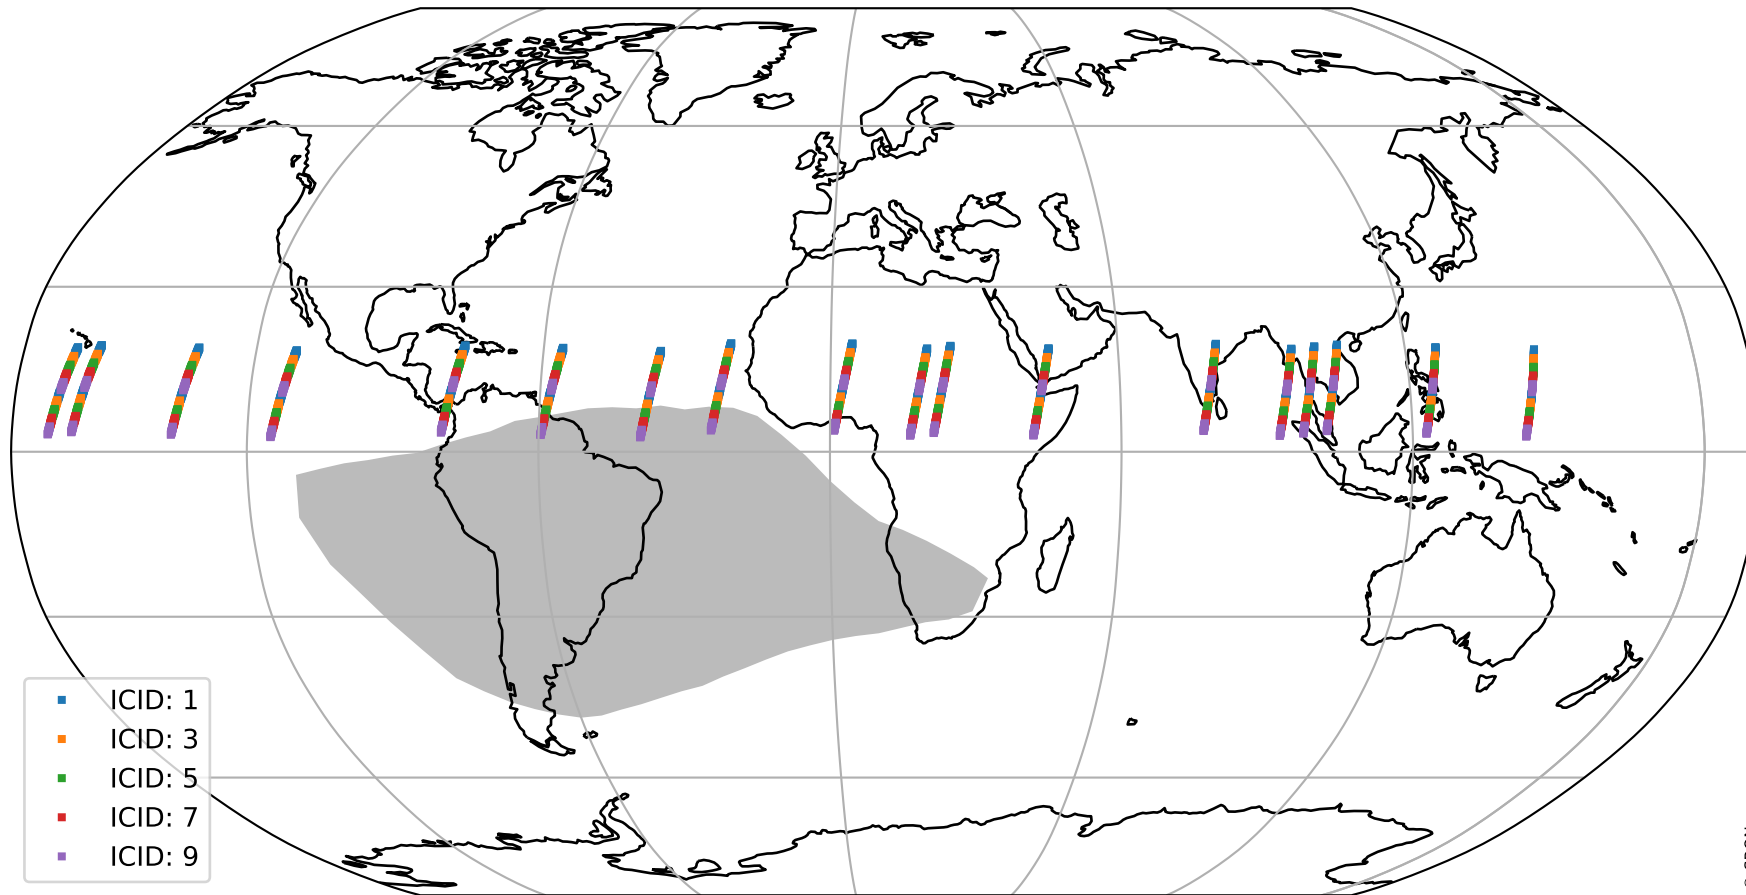

Tropomi SWIR offset (beta nominal)

orbits : 18 in [4987, 5032]
coverage : 2018-09-30 / 2018-10-03
median : 0.52594 V
spread : 0.035929 V
created : 2023-08-22T11:01:04

value detector map

Tropomi SWIR offset (beta nominal)

orbits : 18 in [4987, 5032]
coverage : 2018-09-30 / 2018-10-03
median : 32.481 μV
spread : 19.552 μV
created : 2023-08-22T11:01:05

Tropomi SWIR offset (beta nominal)

orbits : 18 in [4987, 5032]
coverage : 2018-09-30 / 2018-10-03
median : -0.082422 mV
spread : 0.3246 mV
created : 2023-08-22T11:01:05

value compared with SWIR offset CKD

Tropomi SWIR offset (beta nominal) ground-tracks of Sentinel-5P

orbits : 18 in [4987, 5032]
coverage : 2018-09-30 / 2018-10-03
created : 2023-08-22T11:01:05

Tropomi SWIR offset (beta nominal)

orbits : [1867, 5032]
coverage : 2018-02-20 / 2018-10-03
created : 2023-08-22T11:01:05

trend of detector median & temperatures