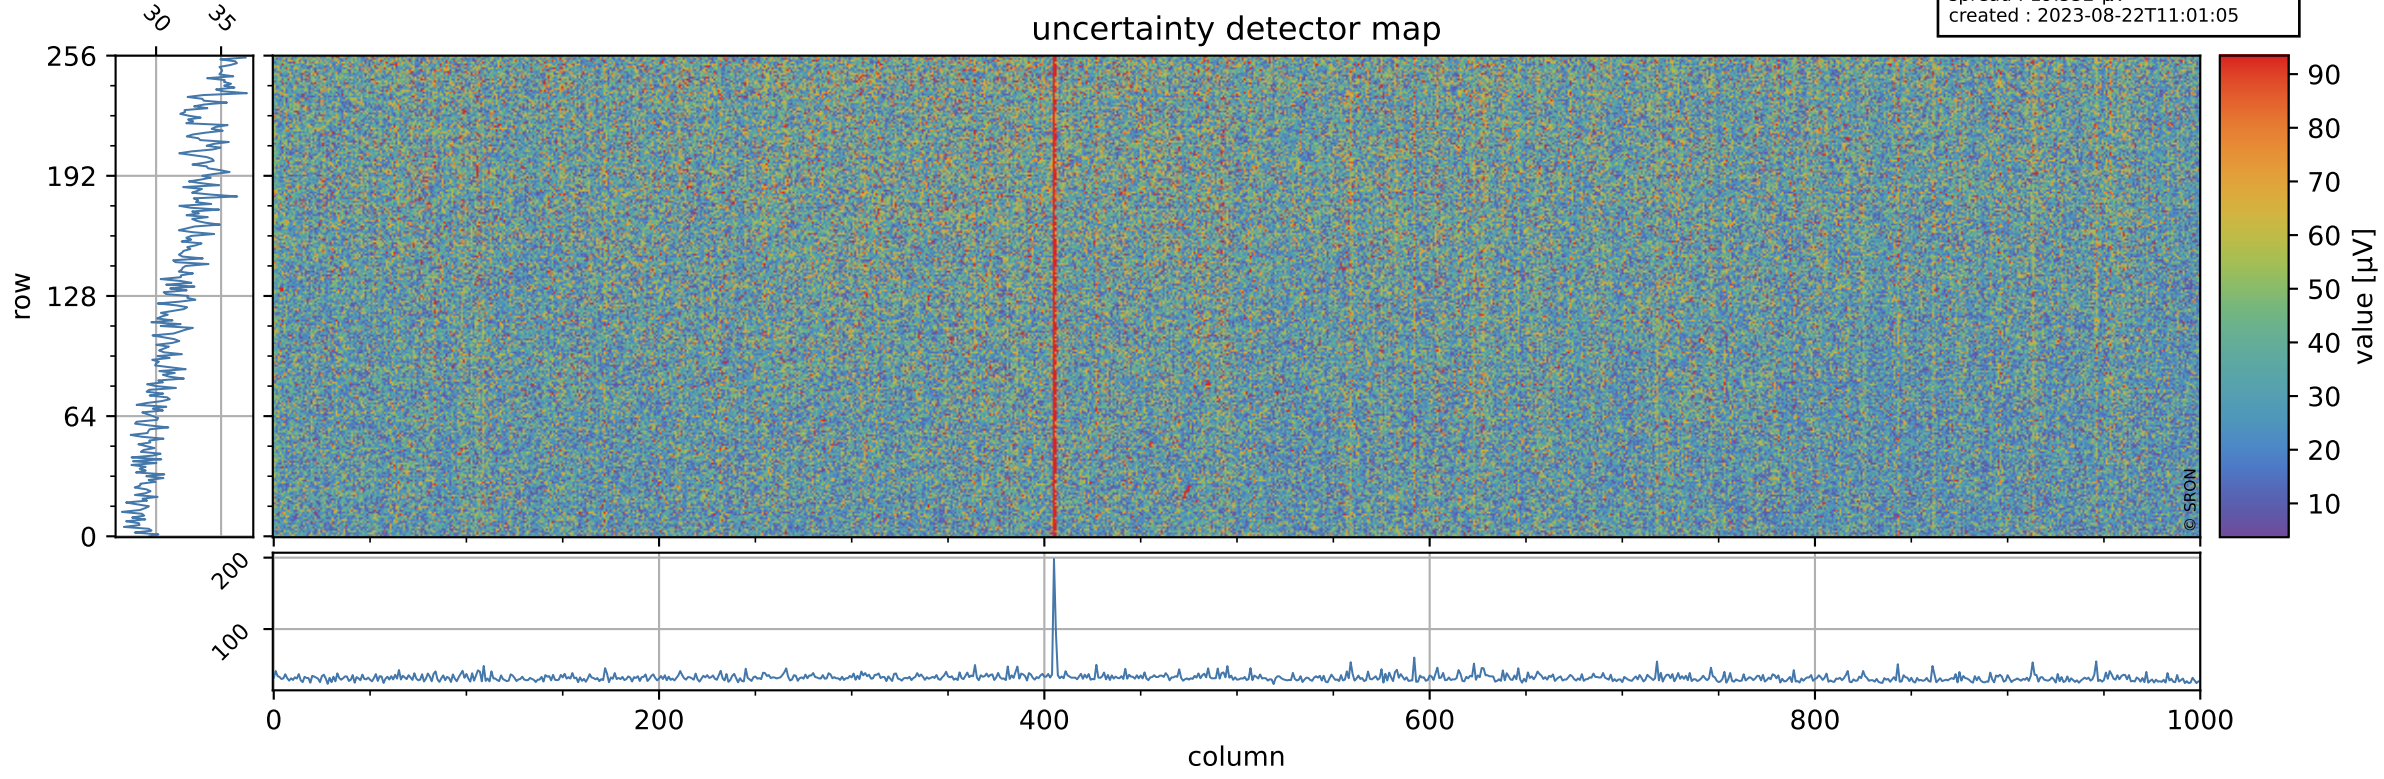

Tropomi SWIR offset (beta nominal)

orbits : 18 in [4987, 5032]
coverage : 2018-09-30 / 2018-10-03
median : 0.52594 V
spread : 0.035929 V
created : 2023-08-22T11:01:04

value detector map

Tropomi SWIR offset (beta nominal)

orbits : 18 in [4987, 5032]
coverage : 2018-09-30 / 2018-10-03
median : 32.481 μV
spread : 19.552 μV
created : 2023-08-22T11:01:05

Tropomi SWIR offset (beta nominal)

orbits : 18 in [4987, 5032]
coverage : 2018-09-30 / 2018-10-03
median : -0.082422 mV
spread : 0.3246 mV
created : 2023-08-22T11:01:05

value compared with SWIR offset CKD

Tropomi SWIR offset (beta nominal) ground-tracks of Sentinel-5P

orbits : 18 in [4987, 5032]
coverage : 2018-09-30 / 2018-10-03
created : 2023-08-22T11:01:05

Tropomi SWIR offset (beta nominal)

orbits : [1867, 5032]
coverage : 2018-02-20 / 2018-10-03
created : 2023-08-22T11:01:05

trend of detector median & temperatures