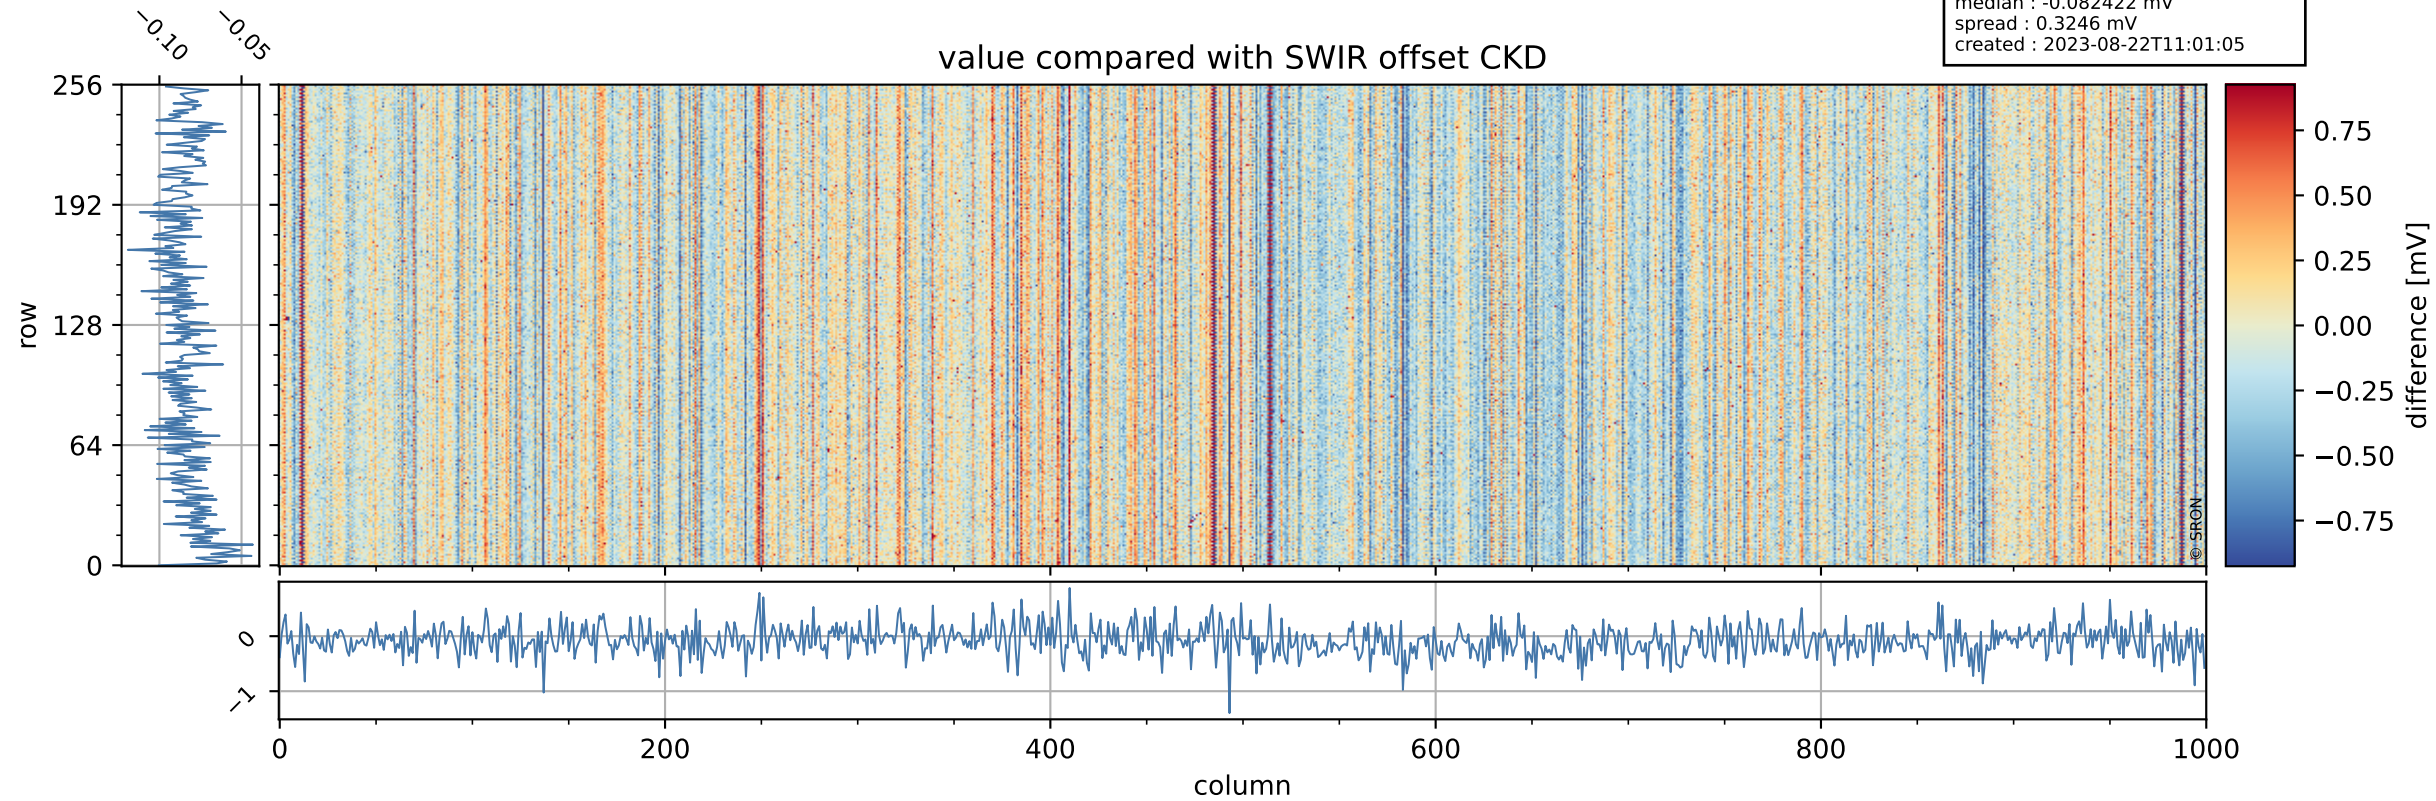

Tropomi SWIR offset (beta nominal)

orbits : 18 in [4987, 5032]
coverage : 2018-09-30 / 2018-10-03
median : 0.52594 V
spread : 0.035929 V
created : 2023-08-22T11:01:04

value detector map

Tropomi SWIR offset (beta nominal)

orbits : 18 in [4987, 5032]
coverage : 2018-09-30 / 2018-10-03
median : 32.481 μV
spread : 19.552 μV
created : 2023-08-22T11:01:05

Tropomi SWIR offset (beta nominal)

orbits : 18 in [4987, 5032]
coverage : 2018-09-30 / 2018-10-03
median : -0.082422 mV
spread : 0.3246 mV
created : 2023-08-22T11:01:05

value compared with SWIR offset CKD

Tropomi SWIR offset (beta nominal) ground-tracks of Sentinel-5P

orbits : 18 in [4987, 5032]
coverage : 2018-09-30 / 2018-10-03
created : 2023-08-22T11:01:05

Tropomi SWIR offset (beta nominal)

orbits : [1867, 5032]
coverage : 2018-02-20 / 2018-10-03
created : 2023-08-22T11:01:05

trend of detector median & temperatures