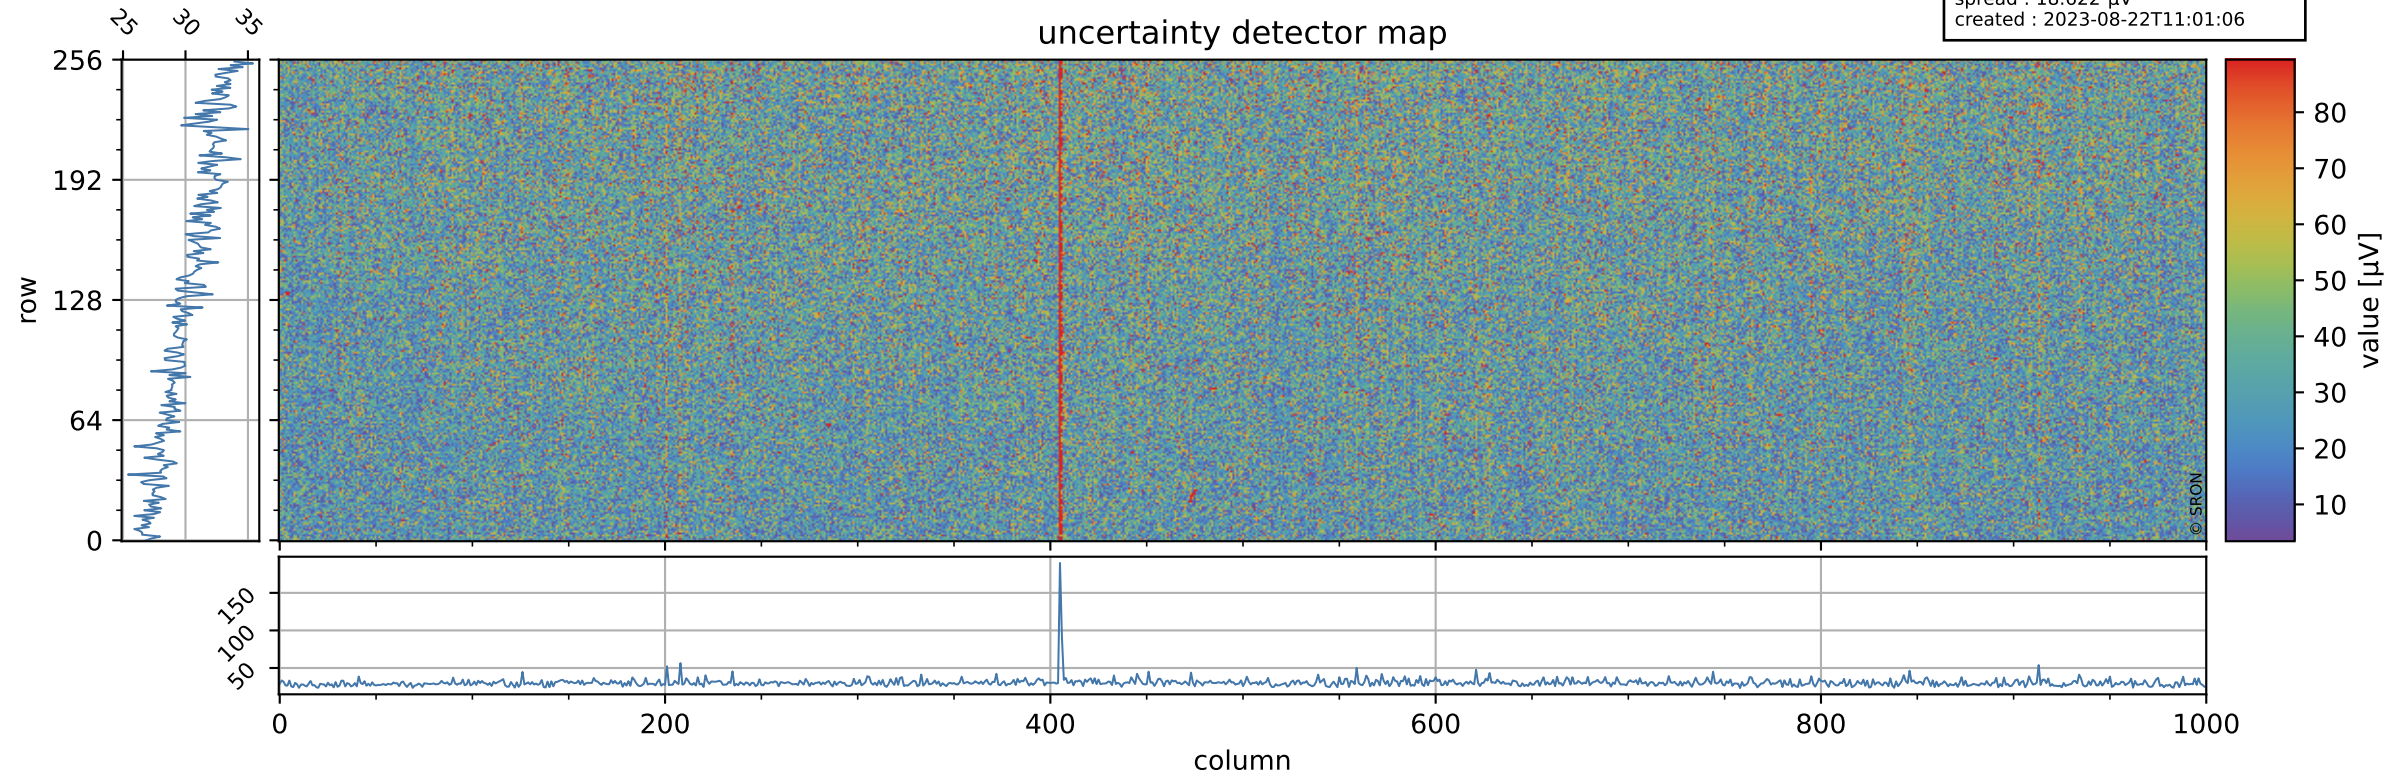

Tropomi SWIR offset (beta nominal)

orbits : 20 in [5032, 5077]
coverage : 2018-10-03 / 2018-10-06
median : 0.52593 V
spread : 0.035927 V
created : 2023-08-22T11:01:06

value detector map

Tropomi SWIR offset (beta nominal)

orbits : 20 in [5032, 5077]
coverage : 2018-10-03 / 2018-10-06
median : 30.826 μV
spread : 18.622 μV
created : 2023-08-22T11:01:06

Tropomi SWIR offset (beta nominal)

orbits : 20 in [5032, 5077]
coverage : 2018-10-03 / 2018-10-06
median : -0.085075 mV
spread : 0.32544 mV
created : 2023-08-22T11:01:07

value compared with SWIR offset CKD

Tropomi SWIR offset (beta nominal) ground-tracks of Sentinel-5P

orbits : 20 in [5032, 5077]
coverage : 2018-10-03 / 2018-10-06
created : 2023-08-22T11:01:07

Tropomi SWIR offset (beta nominal)

orbits : [1867, 5077]
coverage : 2018-02-20 / 2018-10-06
created : 2023-08-22T11:01:07

trend of detector median & temperatures