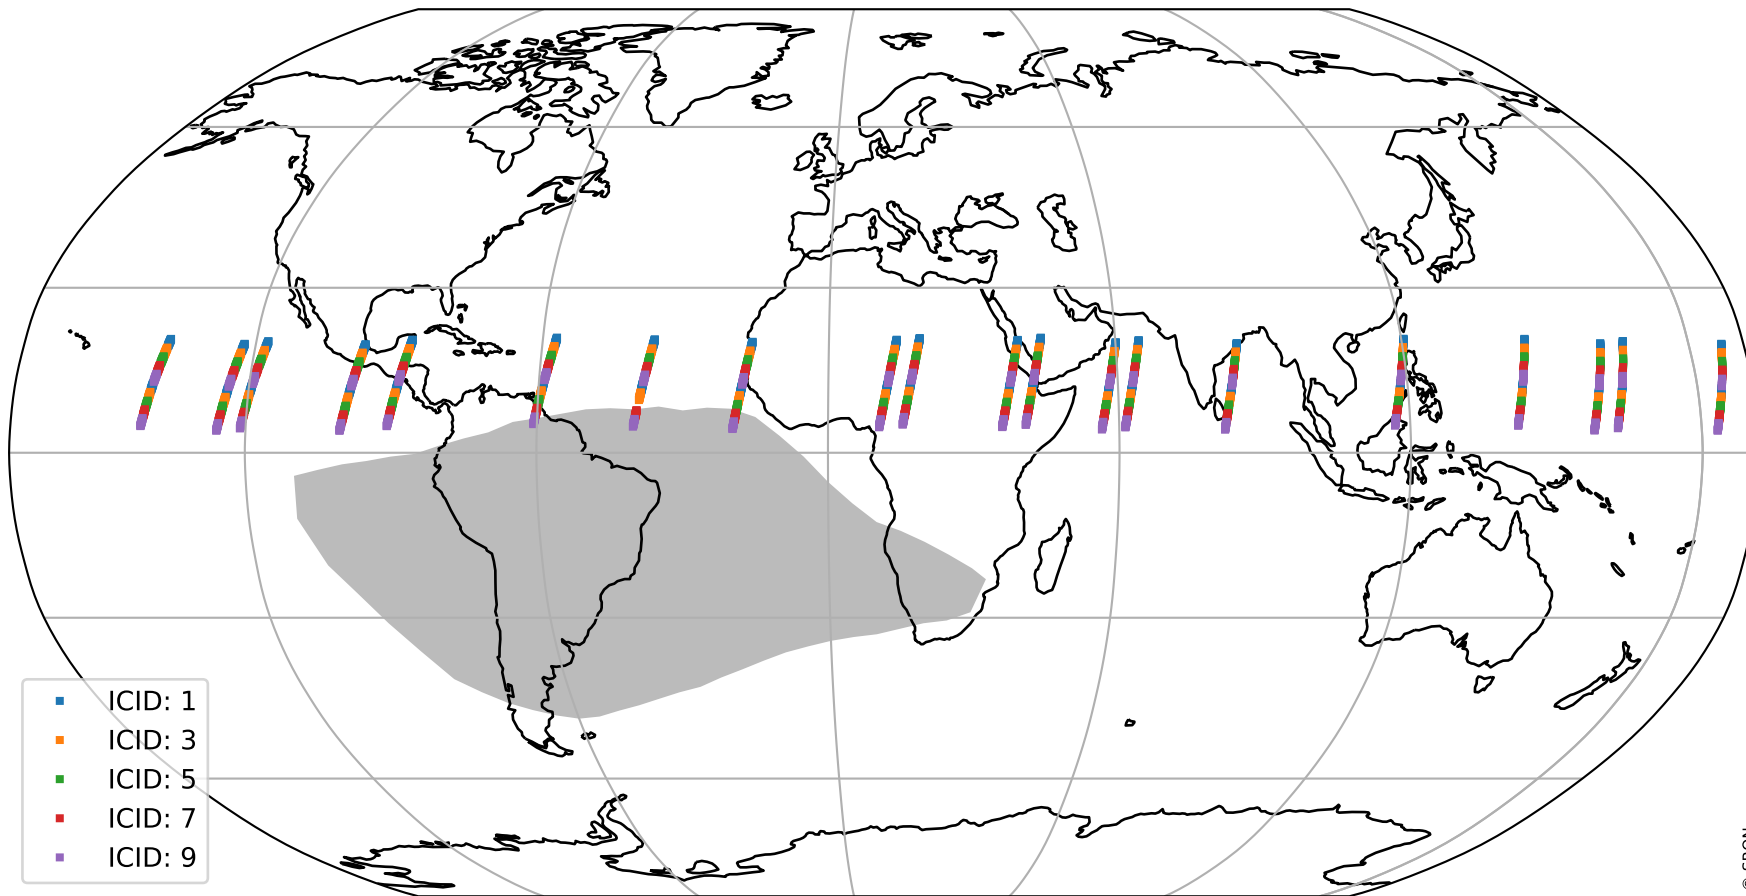

Tropomi SWIR offset (beta nominal)

orbits : 20 in [5032, 5077]
coverage : 2018-10-03 / 2018-10-06
median : 0.52593 V
spread : 0.035927 V
created : 2023-08-22T11:01:06

value detector map

Tropomi SWIR offset (beta nominal)

orbits : 20 in [5032, 5077]
coverage : 2018-10-03 / 2018-10-06
median : 30.826 μV
spread : 18.622 μV
created : 2023-08-22T11:01:06

Tropomi SWIR offset (beta nominal)

orbits : 20 in [5032, 5077]
coverage : 2018-10-03 / 2018-10-06
median : -0.085075 mV
spread : 0.32544 mV
created : 2023-08-22T11:01:07

value compared with SWIR offset CKD

Tropomi SWIR offset (beta nominal) ground-tracks of Sentinel-5P

orbits : 20 in [5032, 5077]
coverage : 2018-10-03 / 2018-10-06
created : 2023-08-22T11:01:07

Tropomi SWIR offset (beta nominal)

orbits : [1867, 5077]
coverage : 2018-02-20 / 2018-10-06
created : 2023-08-22T11:01:07

trend of detector median & temperatures