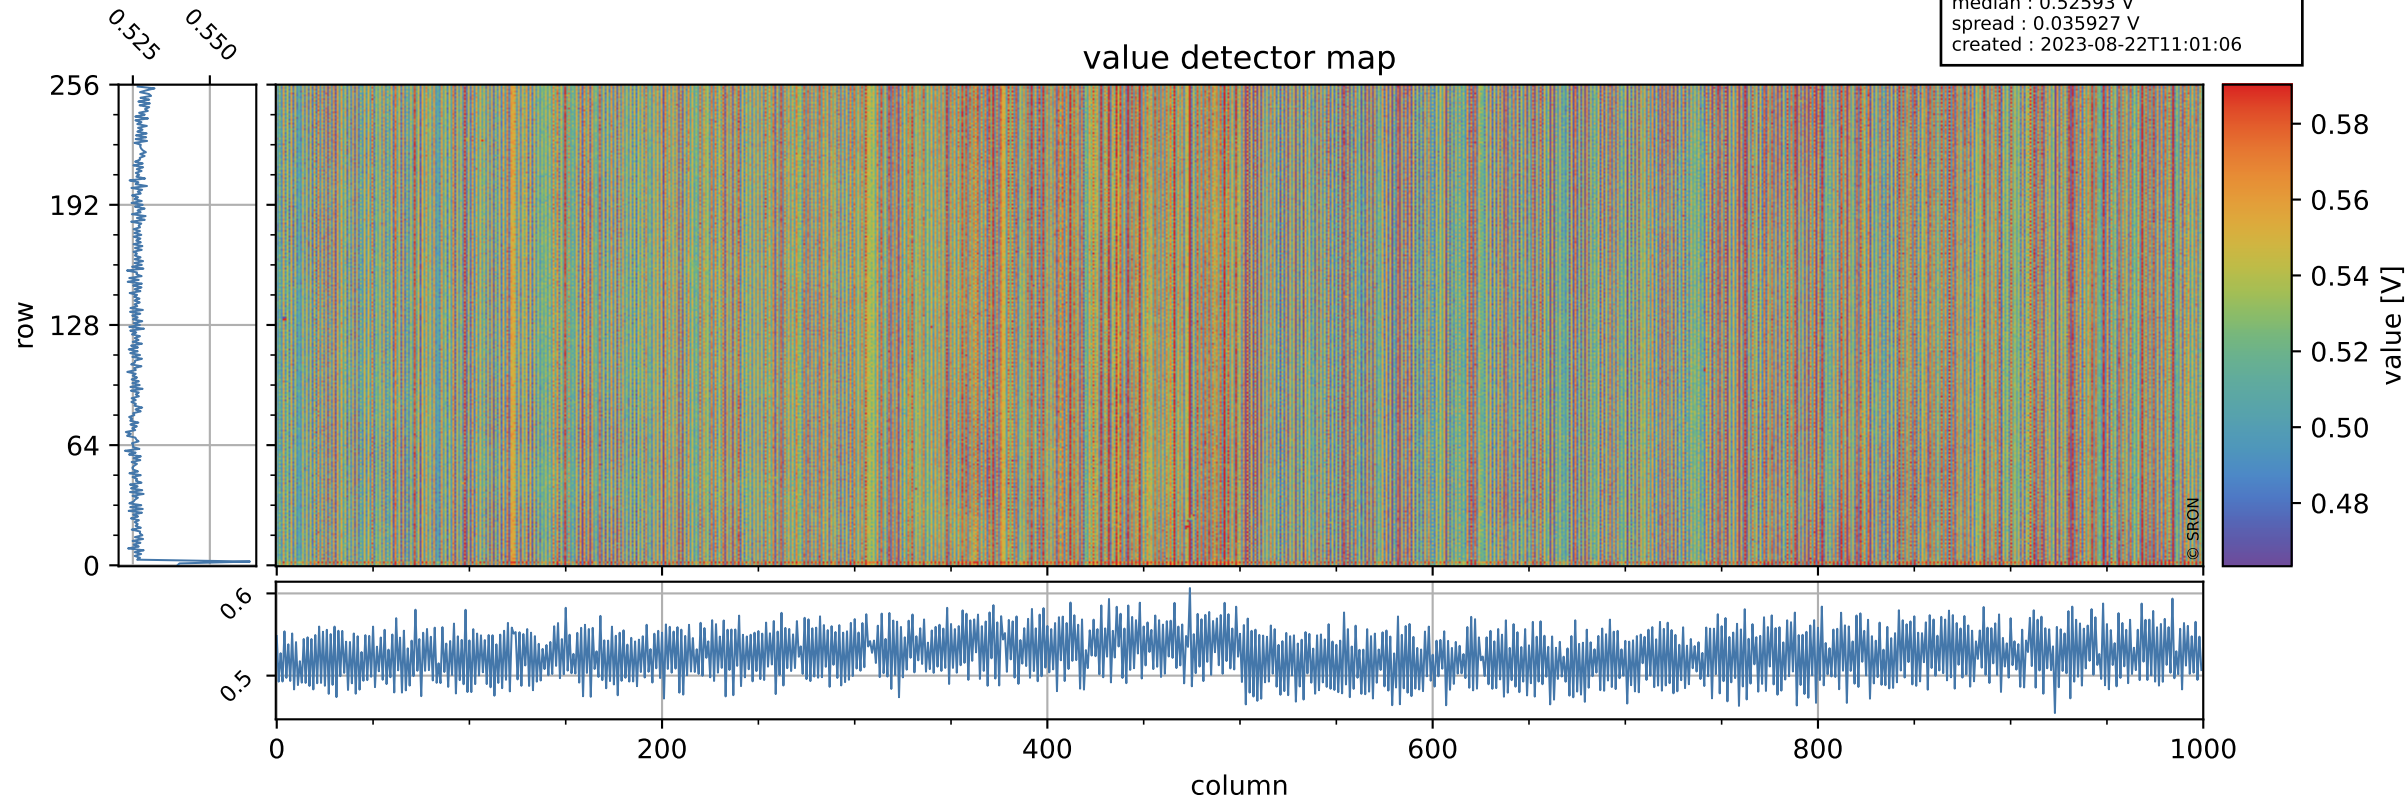

Tropomi SWIR offset (beta nominal)

orbits : 20 in [5032, 5077]
coverage : 2018-10-03 / 2018-10-06
median : 0.52593 V
spread : 0.035927 V
created : 2023-08-22T11:01:06

value detector map

Tropomi SWIR offset (beta nominal)

orbits : 20 in [5032, 5077]
coverage : 2018-10-03 / 2018-10-06
median : 30.826 μV
spread : 18.622 μV
created : 2023-08-22T11:01:06

Tropomi SWIR offset (beta nominal)

orbits : 20 in [5032, 5077]
coverage : 2018-10-03 / 2018-10-06
median : -0.085075 mV
spread : 0.32544 mV
created : 2023-08-22T11:01:07

value compared with SWIR offset CKD

Tropomi SWIR offset (beta nominal) ground-tracks of Sentinel-5P

orbits : 20 in [5032, 5077]
coverage : 2018-10-03 / 2018-10-06
created : 2023-08-22T11:01:07

Tropomi SWIR offset (beta nominal)

orbits : [1867, 5077]
coverage : 2018-02-20 / 2018-10-06
created : 2023-08-22T11:01:07

trend of detector median & temperatures