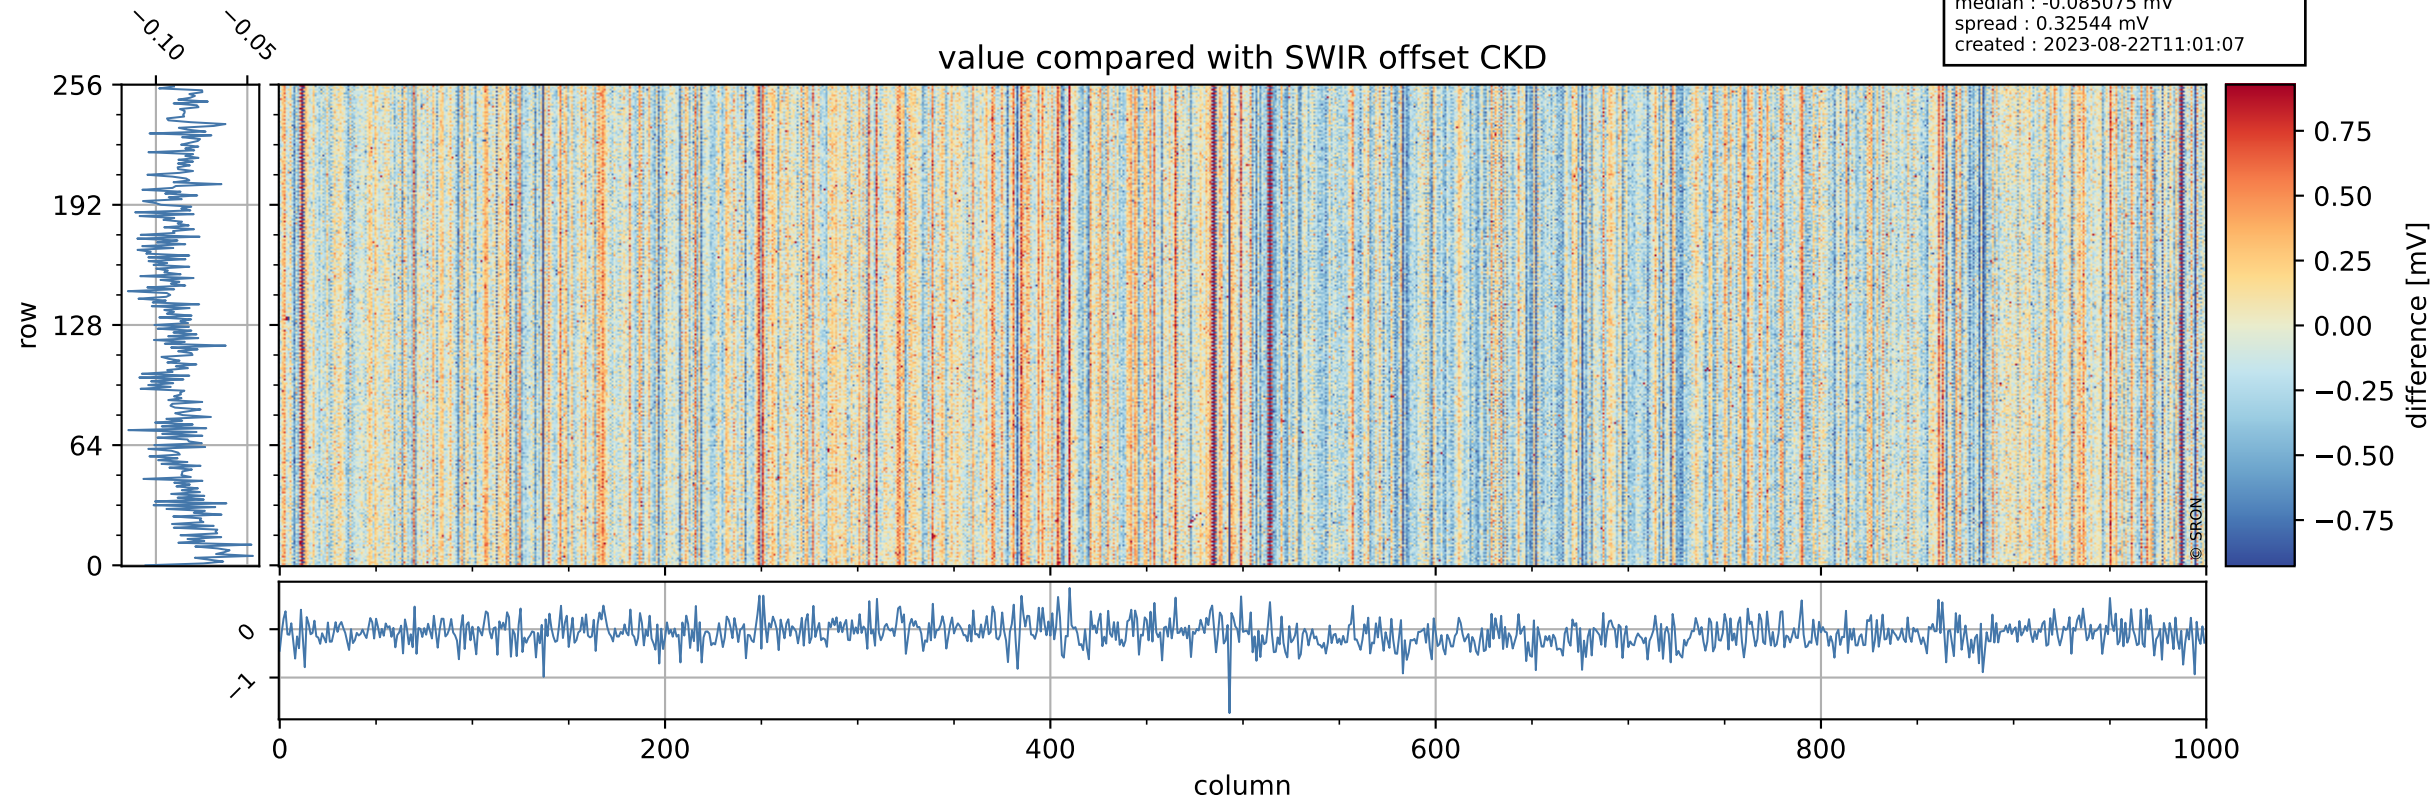

Tropomi SWIR offset (beta nominal)

orbits : 20 in [5032, 5077]
coverage : 2018-10-03 / 2018-10-06
median : 0.52593 V
spread : 0.035927 V
created : 2023-08-22T11:01:06

value detector map

Tropomi SWIR offset (beta nominal)

orbits : 20 in [5032, 5077]
coverage : 2018-10-03 / 2018-10-06
median : 30.826 μV
spread : 18.622 μV
created : 2023-08-22T11:01:06

Tropomi SWIR offset (beta nominal)

orbits : 20 in [5032, 5077]
coverage : 2018-10-03 / 2018-10-06
median : -0.085075 mV
spread : 0.32544 mV
created : 2023-08-22T11:01:07

value compared with SWIR offset CKD

Tropomi SWIR offset (beta nominal) ground-tracks of Sentinel-5P

orbits : 20 in [5032, 5077]
coverage : 2018-10-03 / 2018-10-06
created : 2023-08-22T11:01:07

Tropomi SWIR offset (beta nominal)

orbits : [1867, 5077]
coverage : 2018-02-20 / 2018-10-06
created : 2023-08-22T11:01:07

trend of detector median & temperatures