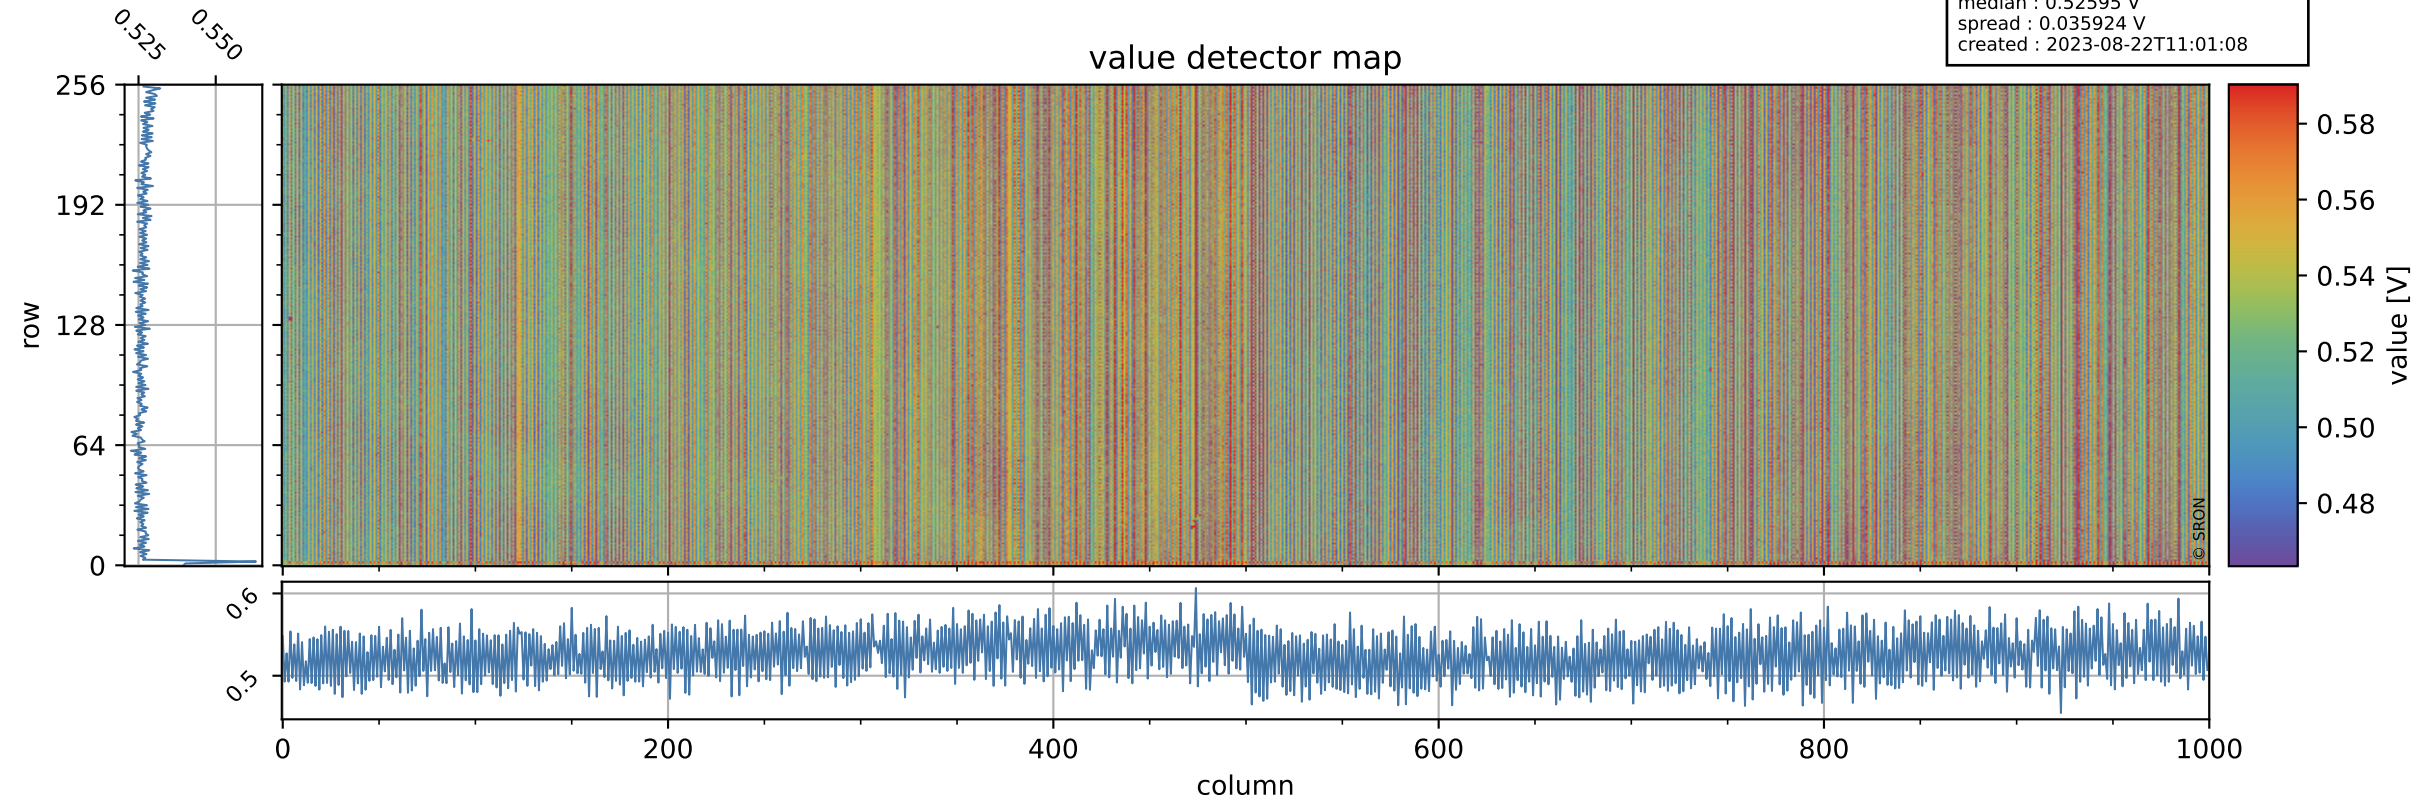

# Tropomi SWIR offset (beta nominal)

orbits : 19 in [5077, 5122]  
coverage : 2018-10-06 / 2018-10-09  
median : 0.52595 V  
spread : 0.035924 V  
created : 2023-08-22T11:01:08

## value detector map

# Tropomi SWIR offset (beta nominal)

orbits : 19 in [5077, 5122]  
coverage : 2018-10-06 / 2018-10-09  
median : 30.136  $\mu\text{V}$   
spread : 18.233  $\mu\text{V}$   
created : 2023-08-22T11:01:08

# Tropomi SWIR offset (beta nominal) ground-tracks of Sentinel-5P

orbits : 19 in [5077, 5122]  
coverage : 2018-10-06 / 2018-10-09  
created : 2023-08-22T11:01:09