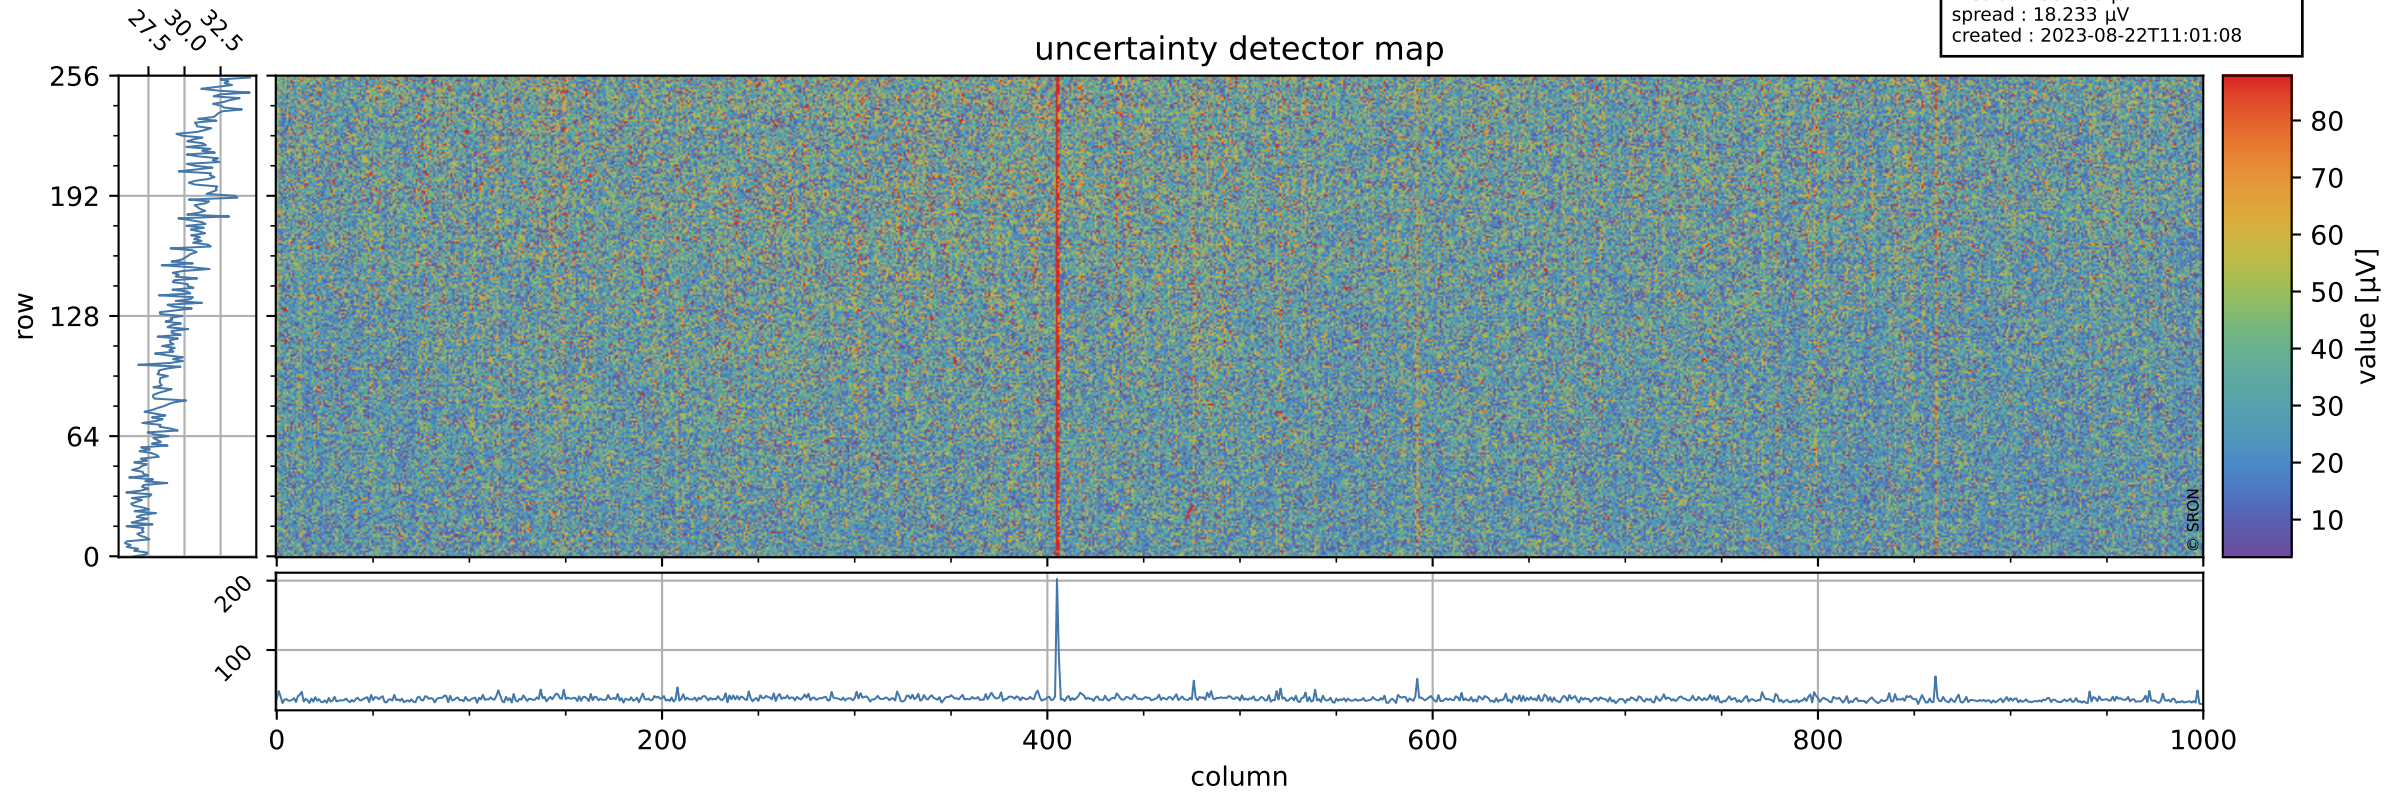

# Tropomi SWIR offset (beta nominal)

orbits : 19 in [5077, 5122]  
coverage : 2018-10-06 / 2018-10-09  
median : 0.52595 V  
spread : 0.035924 V  
created : 2023-08-22T11:01:08

## value detector map

# Tropomi SWIR offset (beta nominal)

orbits : 19 in [5077, 5122]  
coverage : 2018-10-06 / 2018-10-09  
median : 30.136  $\mu\text{V}$   
spread : 18.233  $\mu\text{V}$   
created : 2023-08-22T11:01:08

# Tropomi SWIR offset (beta nominal) ground-tracks of Sentinel-5P

orbits : 19 in [5077, 5122]  
coverage : 2018-10-06 / 2018-10-09  
created : 2023-08-22T11:01:09