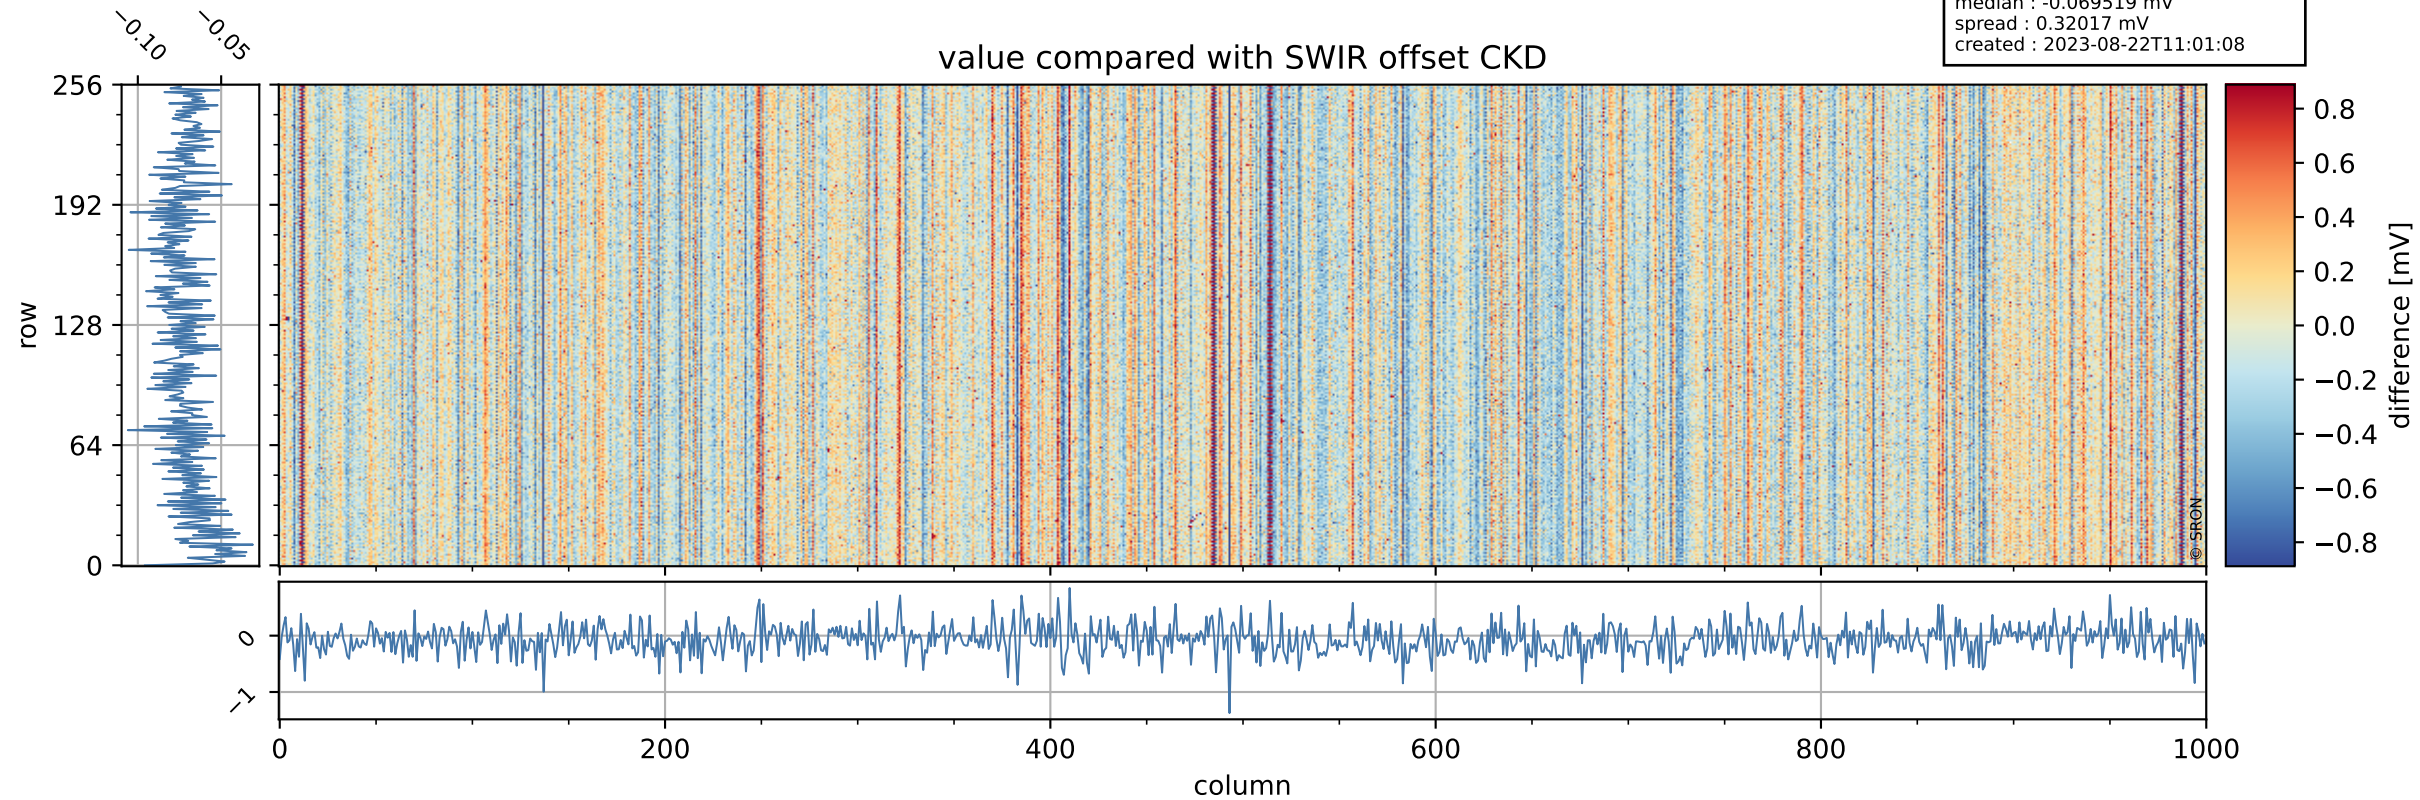

## value detector map

# Tropomi SWIR offset (beta nominal)

orbits : 19 in [5077, 5122]  
coverage : 2018-10-06 / 2018-10-09  
median : 30.136  $\mu\text{V}$   
spread : 18.233  $\mu\text{V}$   
created : 2023-08-22T11:01:08

# Tropomi SWIR offset (beta nominal)

orbits : 19 in [5077, 5122]  
coverage : 2018-10-06 / 2018-10-09  
median : -0.069519 mV  
spread : 0.32017 mV  
created : 2023-08-22T11:01:08

value compared with SWIR offset CKD

# Tropomi SWIR offset (beta nominal) ground-tracks of Sentinel-5P

orbits : 19 in [5077, 5122]  
coverage : 2018-10-06 / 2018-10-09  
created : 2023-08-22T11:01:09