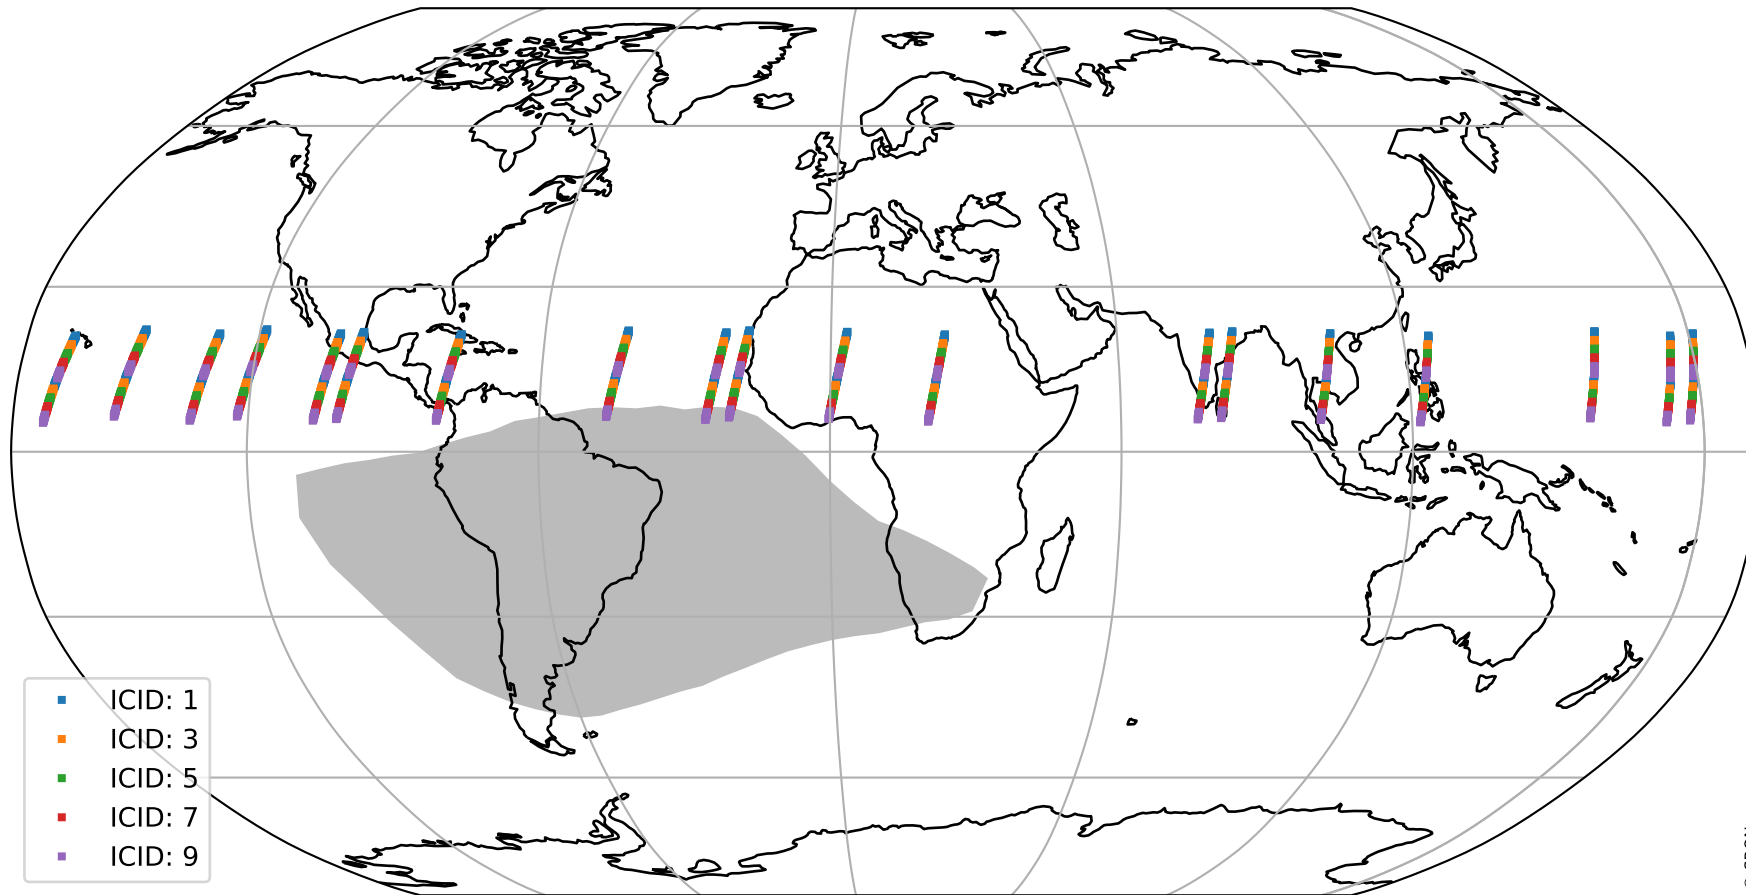

# Tropomi SWIR offset (beta nominal)

orbits : 19 in [5077, 5122]  
coverage : 2018-10-06 / 2018-10-09  
median : 30.136  $\mu\text{V}$   
spread : 18.233  $\mu\text{V}$   
created : 2023-08-22T11:01:08

# Tropomi SWIR offset (beta nominal)

orbits : 19 in [5077, 5122]  
coverage : 2018-10-06 / 2018-10-09  
median : -0.069519 mV  
spread : 0.32017 mV  
created : 2023-08-22T11:01:08

value compared with SWIR offset CKD

# Tropomi SWIR offset (beta nominal) ground-tracks of Sentinel-5P

orbits : 19 in [5077, 5122]  
coverage : 2018-10-06 / 2018-10-09  
created : 2023-08-22T11:01:09

# Tropomi SWIR offset (beta nominal)

orbits : [1867, 5122]  
coverage : 2018-02-20 / 2018-10-09  
created : 2023-08-22T11:01:09