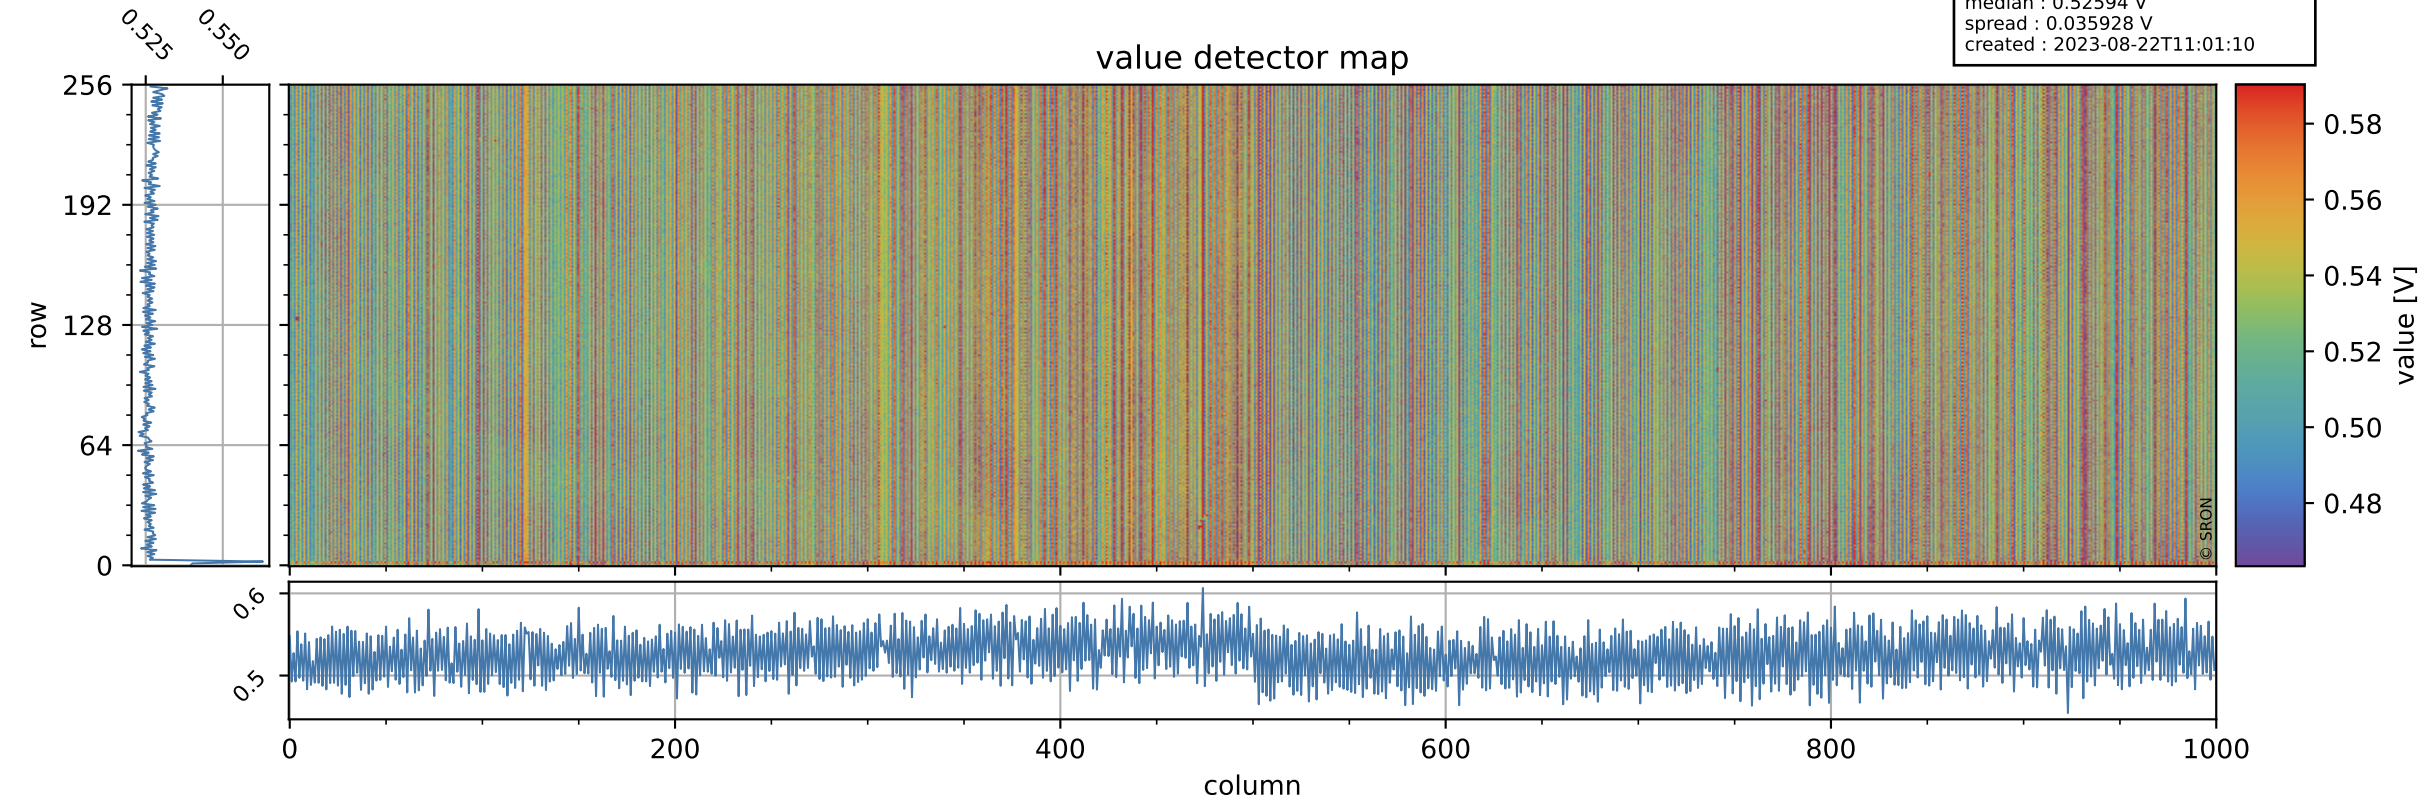

Tropomi SWIR offset (beta nominal)

orbits : 20 in [5122, 5167]
coverage : 2018-10-09 / 2018-10-12
median : 0.52594 V
spread : 0.035928 V
created : 2023-08-22T11:01:10

value detector map

Tropomi SWIR offset (beta nominal)

orbits : 20 in [5122, 5167]
coverage : 2018-10-09 / 2018-10-12
median : 30.44 μV
spread : 18.567 μV
created : 2023-08-22T11:01:10

Tropomi SWIR offset (beta nominal)

orbits : 20 in [5122, 5167]
coverage : 2018-10-09 / 2018-10-12
median : -0.077613 mV
spread : 0.32305 mV
created : 2023-08-22T11:01:10

value compared with SWIR offset CKD

Tropomi SWIR offset (beta nominal) ground-tracks of Sentinel-5P

orbits : 20 in [5122, 5167]
coverage : 2018-10-09 / 2018-10-12
created : 2023-08-22T11:01:10

Tropomi SWIR offset (beta nominal)

orbits : [1867, 5167]
coverage : 2018-02-20 / 2018-10-12
created : 2023-08-22T11:01:11

trend of detector median & temperatures