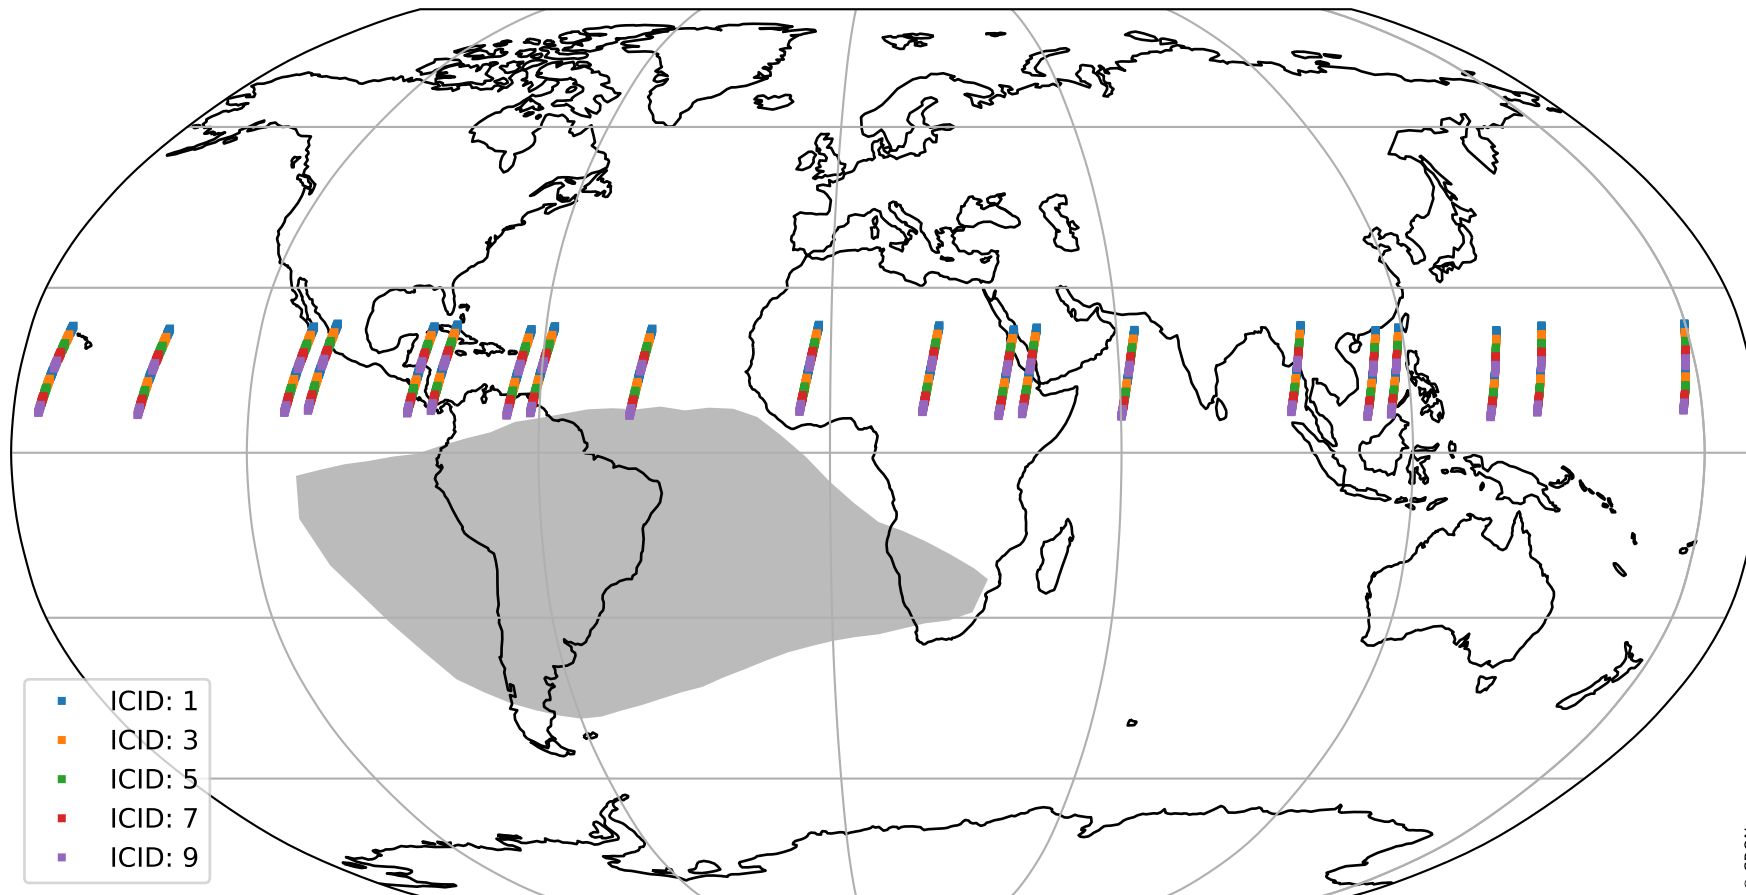

Tropomi SWIR offset (beta nominal)

orbits : 20 in [5122, 5167]
coverage : 2018-10-09 / 2018-10-12
median : 0.52594 V
spread : 0.035928 V
created : 2023-08-22T11:01:10

value detector map

Tropomi SWIR offset (beta nominal)

orbits : 20 in [5122, 5167]
coverage : 2018-10-09 / 2018-10-12
median : 30.44 μV
spread : 18.567 μV
created : 2023-08-22T11:01:10

Tropomi SWIR offset (beta nominal)

orbits : 20 in [5122, 5167]
coverage : 2018-10-09 / 2018-10-12
median : -0.077613 mV
spread : 0.32305 mV
created : 2023-08-22T11:01:10

value compared with SWIR offset CKD

Tropomi SWIR offset (beta nominal) ground-tracks of Sentinel-5P

orbits : 20 in [5122, 5167]
coverage : 2018-10-09 / 2018-10-12
created : 2023-08-22T11:01:10

Tropomi SWIR offset (beta nominal)

orbits : [1867, 5167]
coverage : 2018-02-20 / 2018-10-12
created : 2023-08-22T11:01:11

trend of detector median & temperatures