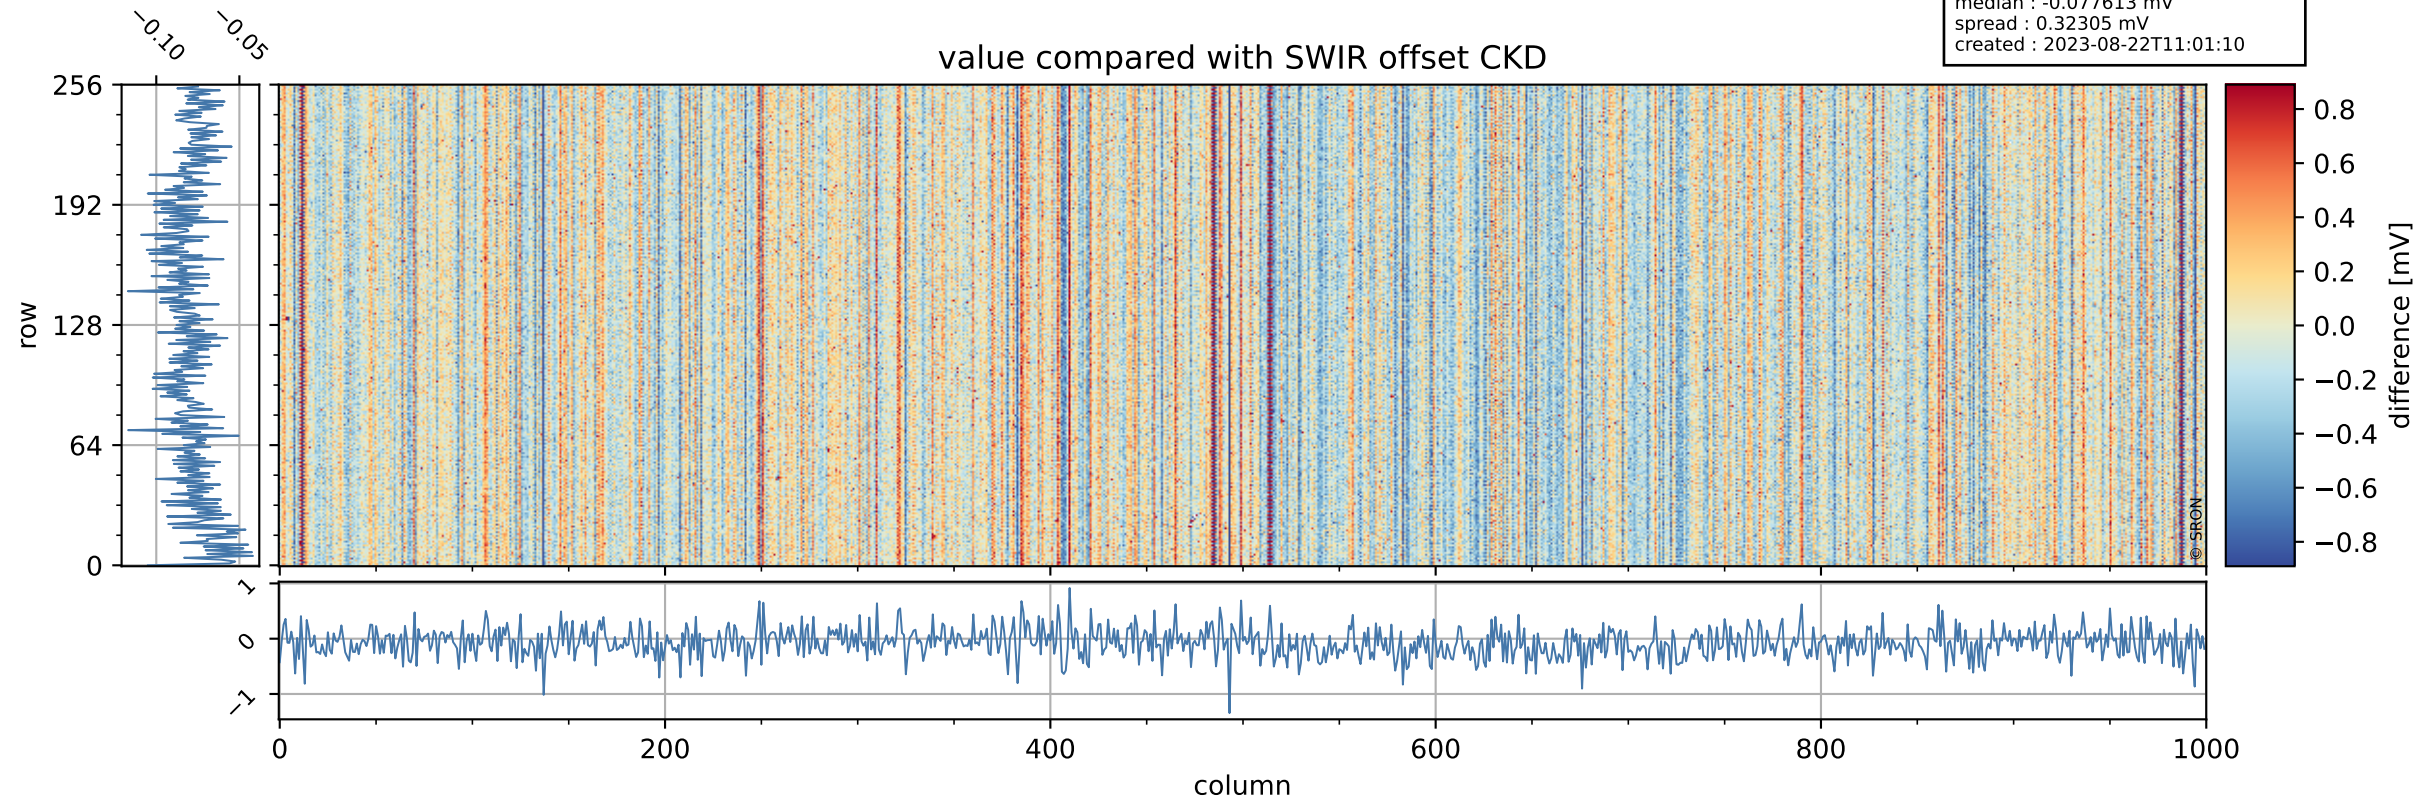

Tropomi SWIR offset (beta nominal)

orbits : 20 in [5122, 5167]
coverage : 2018-10-09 / 2018-10-12
median : 0.52594 V
spread : 0.035928 V
created : 2023-08-22T11:01:10

value detector map

Tropomi SWIR offset (beta nominal)

orbits : 20 in [5122, 5167]
coverage : 2018-10-09 / 2018-10-12
median : 30.44 μV
spread : 18.567 μV
created : 2023-08-22T11:01:10

Tropomi SWIR offset (beta nominal)

orbits : 20 in [5122, 5167]
coverage : 2018-10-09 / 2018-10-12
median : -0.077613 mV
spread : 0.32305 mV
created : 2023-08-22T11:01:10

value compared with SWIR offset CKD

Tropomi SWIR offset (beta nominal) ground-tracks of Sentinel-5P

orbits : 20 in [5122, 5167]
coverage : 2018-10-09 / 2018-10-12
created : 2023-08-22T11:01:10

Tropomi SWIR offset (beta nominal)

orbits : [1867, 5167]
coverage : 2018-02-20 / 2018-10-12
created : 2023-08-22T11:01:11

trend of detector median & temperatures