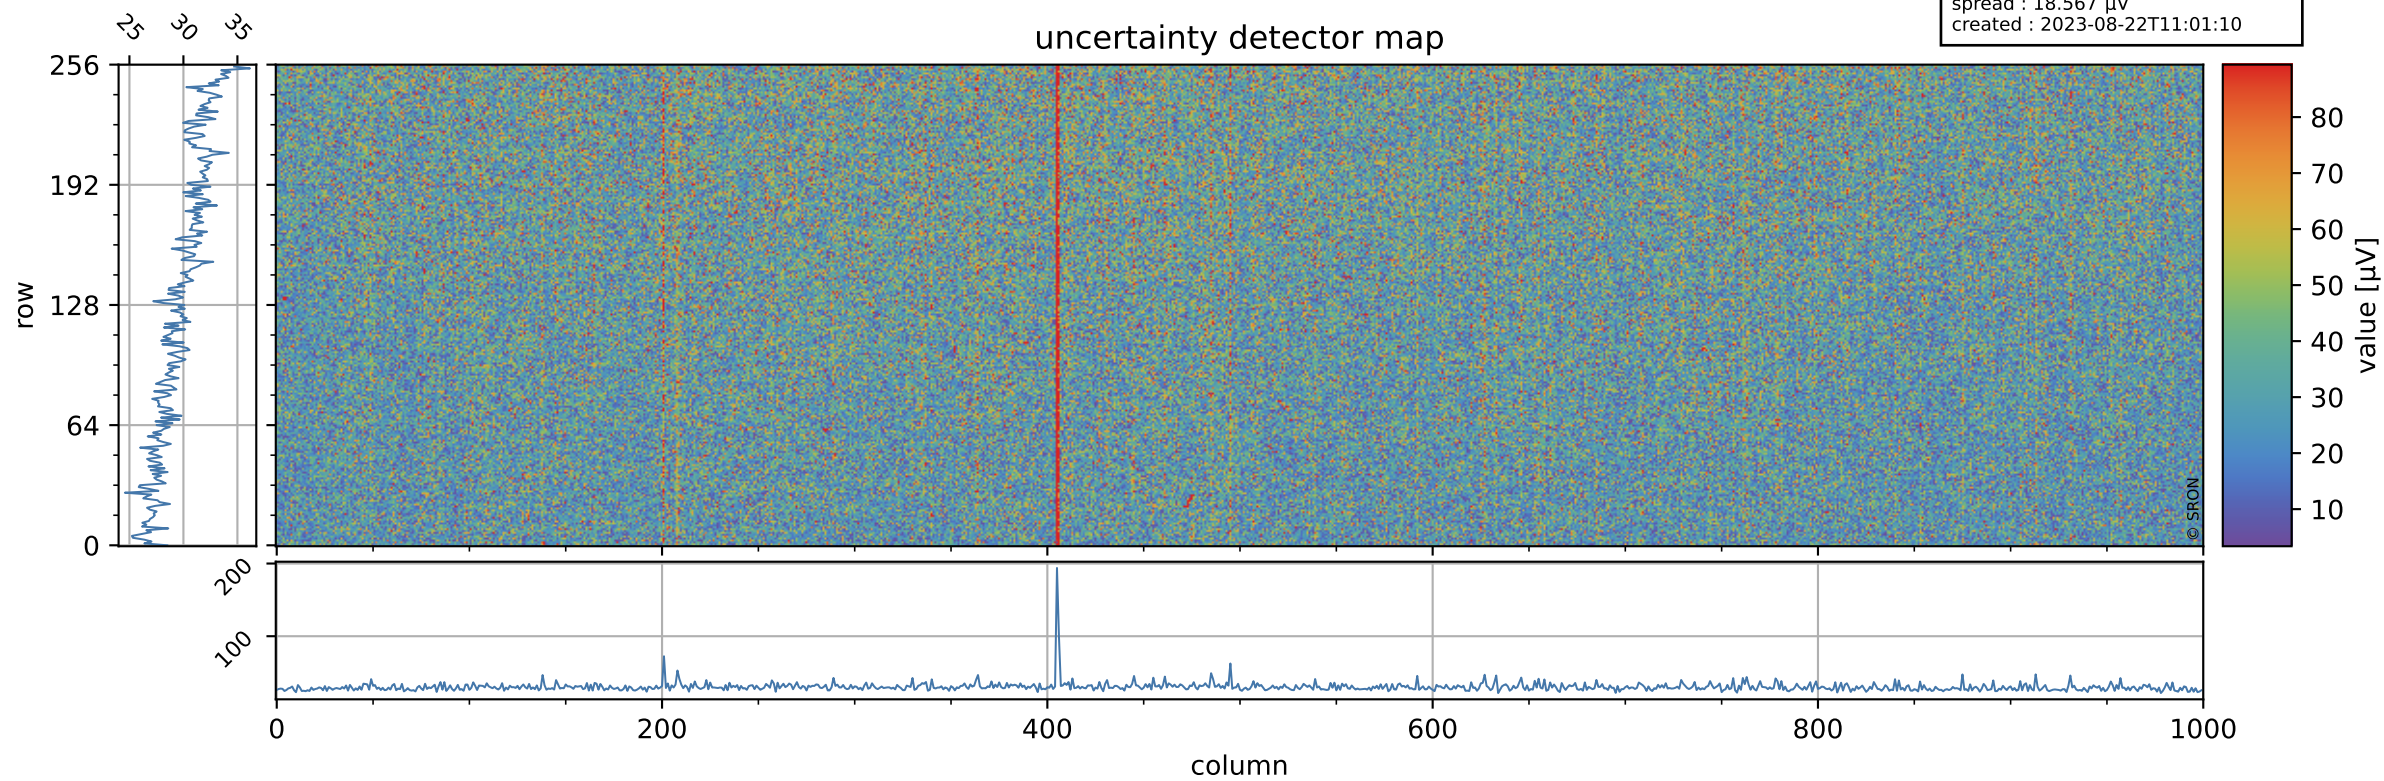

Tropomi SWIR offset (beta nominal)

orbits : 20 in [5122, 5167]
coverage : 2018-10-09 / 2018-10-12
median : 0.52594 V
spread : 0.035928 V
created : 2023-08-22T11:01:10

value detector map

Tropomi SWIR offset (beta nominal)

orbits : 20 in [5122, 5167]
coverage : 2018-10-09 / 2018-10-12
median : 30.44 μV
spread : 18.567 μV
created : 2023-08-22T11:01:10

Tropomi SWIR offset (beta nominal)

orbits : 20 in [5122, 5167]
coverage : 2018-10-09 / 2018-10-12
median : -0.077613 mV
spread : 0.32305 mV
created : 2023-08-22T11:01:10

value compared with SWIR offset CKD

Tropomi SWIR offset (beta nominal) ground-tracks of Sentinel-5P

orbits : 20 in [5122, 5167]
coverage : 2018-10-09 / 2018-10-12
created : 2023-08-22T11:01:10

Tropomi SWIR offset (beta nominal)

orbits : [1867, 5167]
coverage : 2018-02-20 / 2018-10-12
created : 2023-08-22T11:01:11

trend of detector median & temperatures