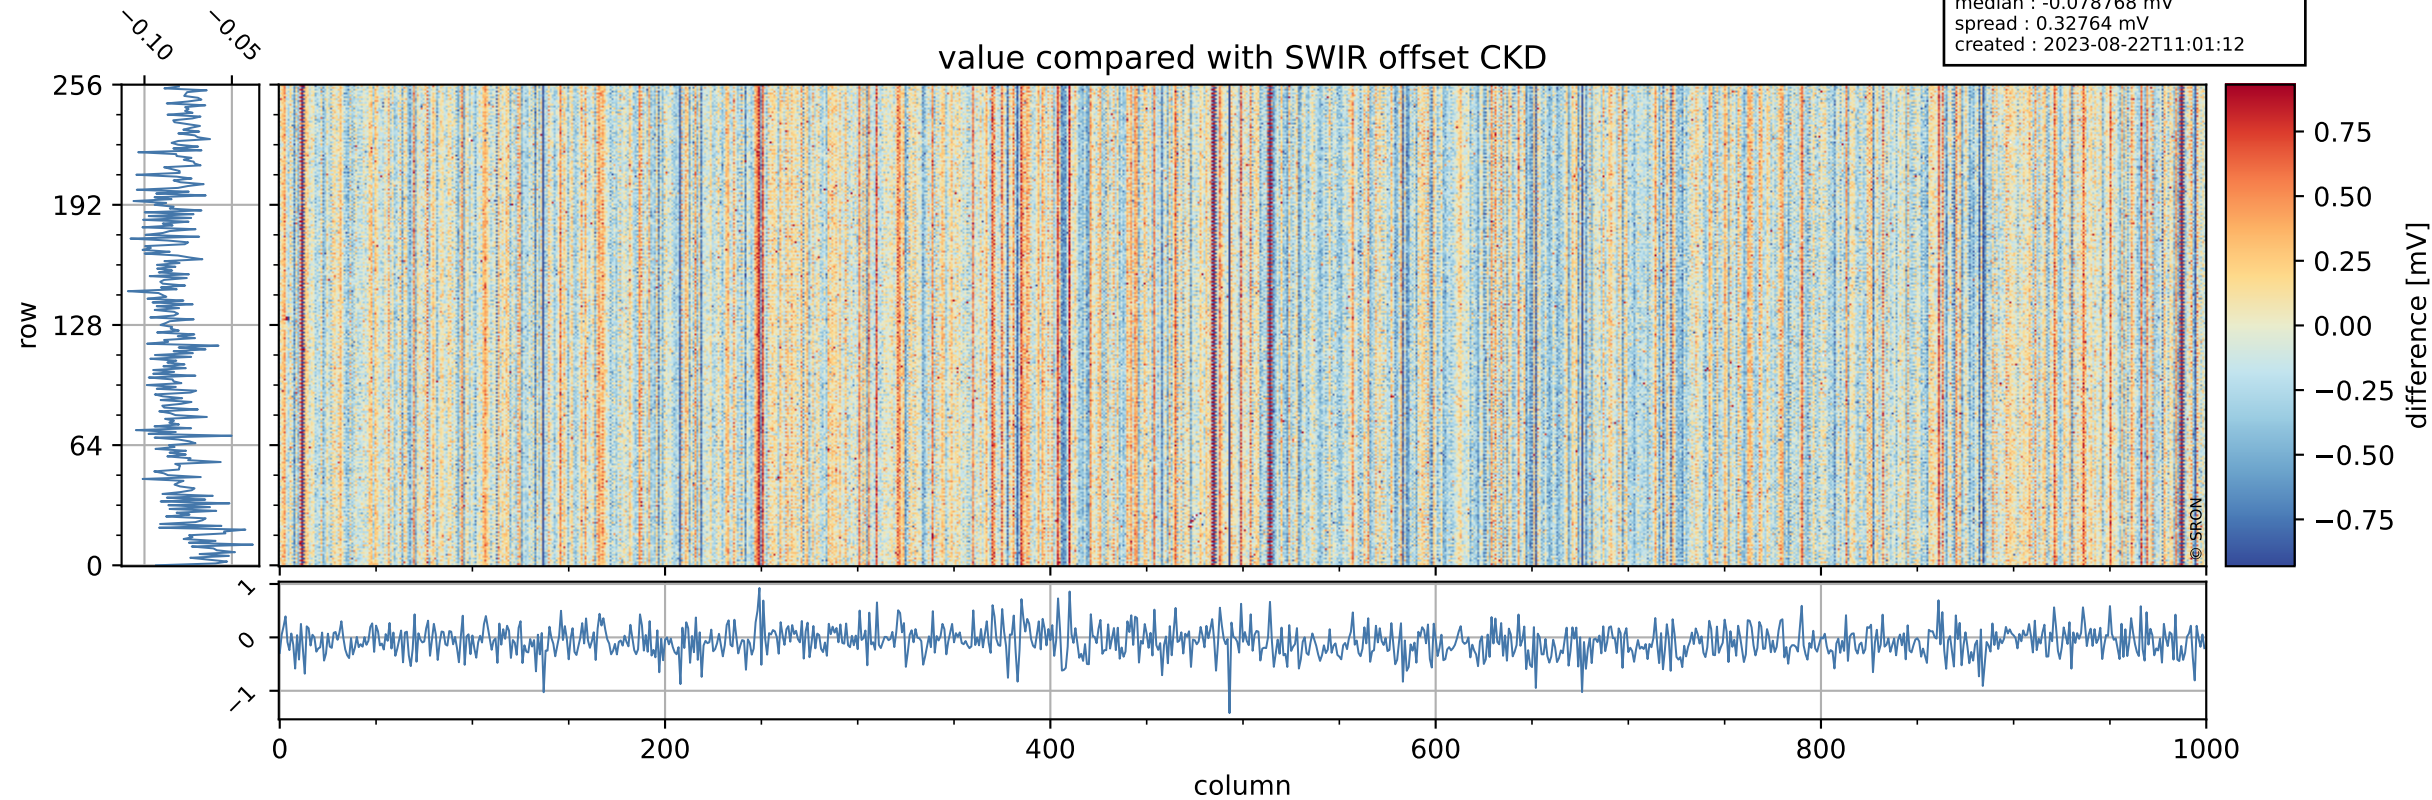

Tropomi SWIR offset (beta nominal)

orbits : 20 in [5212, 5257]
coverage : 2018-10-15 / 2018-10-18
median : 0.52594 V
spread : 0.035925 V
created : 2023-08-22T11:01:12

value detector map

Tropomi SWIR offset (beta nominal)

orbits : 20 in [5212, 5257]
coverage : 2018-10-15 / 2018-10-18
median : 29.782 μV
spread : 18.081 μV
created : 2023-08-22T11:01:12

Tropomi SWIR offset (beta nominal)

orbits : 20 in [5212, 5257]
coverage : 2018-10-15 / 2018-10-18
median : -0.078768 mV
spread : 0.32764 mV
created : 2023-08-22T11:01:12

value compared with SWIR offset CKD

Tropomi SWIR offset (beta nominal) ground-tracks of Sentinel-5P

orbits : 20 in [5212, 5257]
coverage : 2018-10-15 / 2018-10-18
created : 2023-08-22T11:01:12

- ICID: 1
- ICID: 3
- ICID: 5
- ICID: 7
- ICID: 9

Tropomi SWIR offset (beta nominal)

orbits : [1867, 5257]
coverage : 2018-02-20 / 2018-10-18
created : 2023-08-22T11:01:13

trend of detector median & temperatures