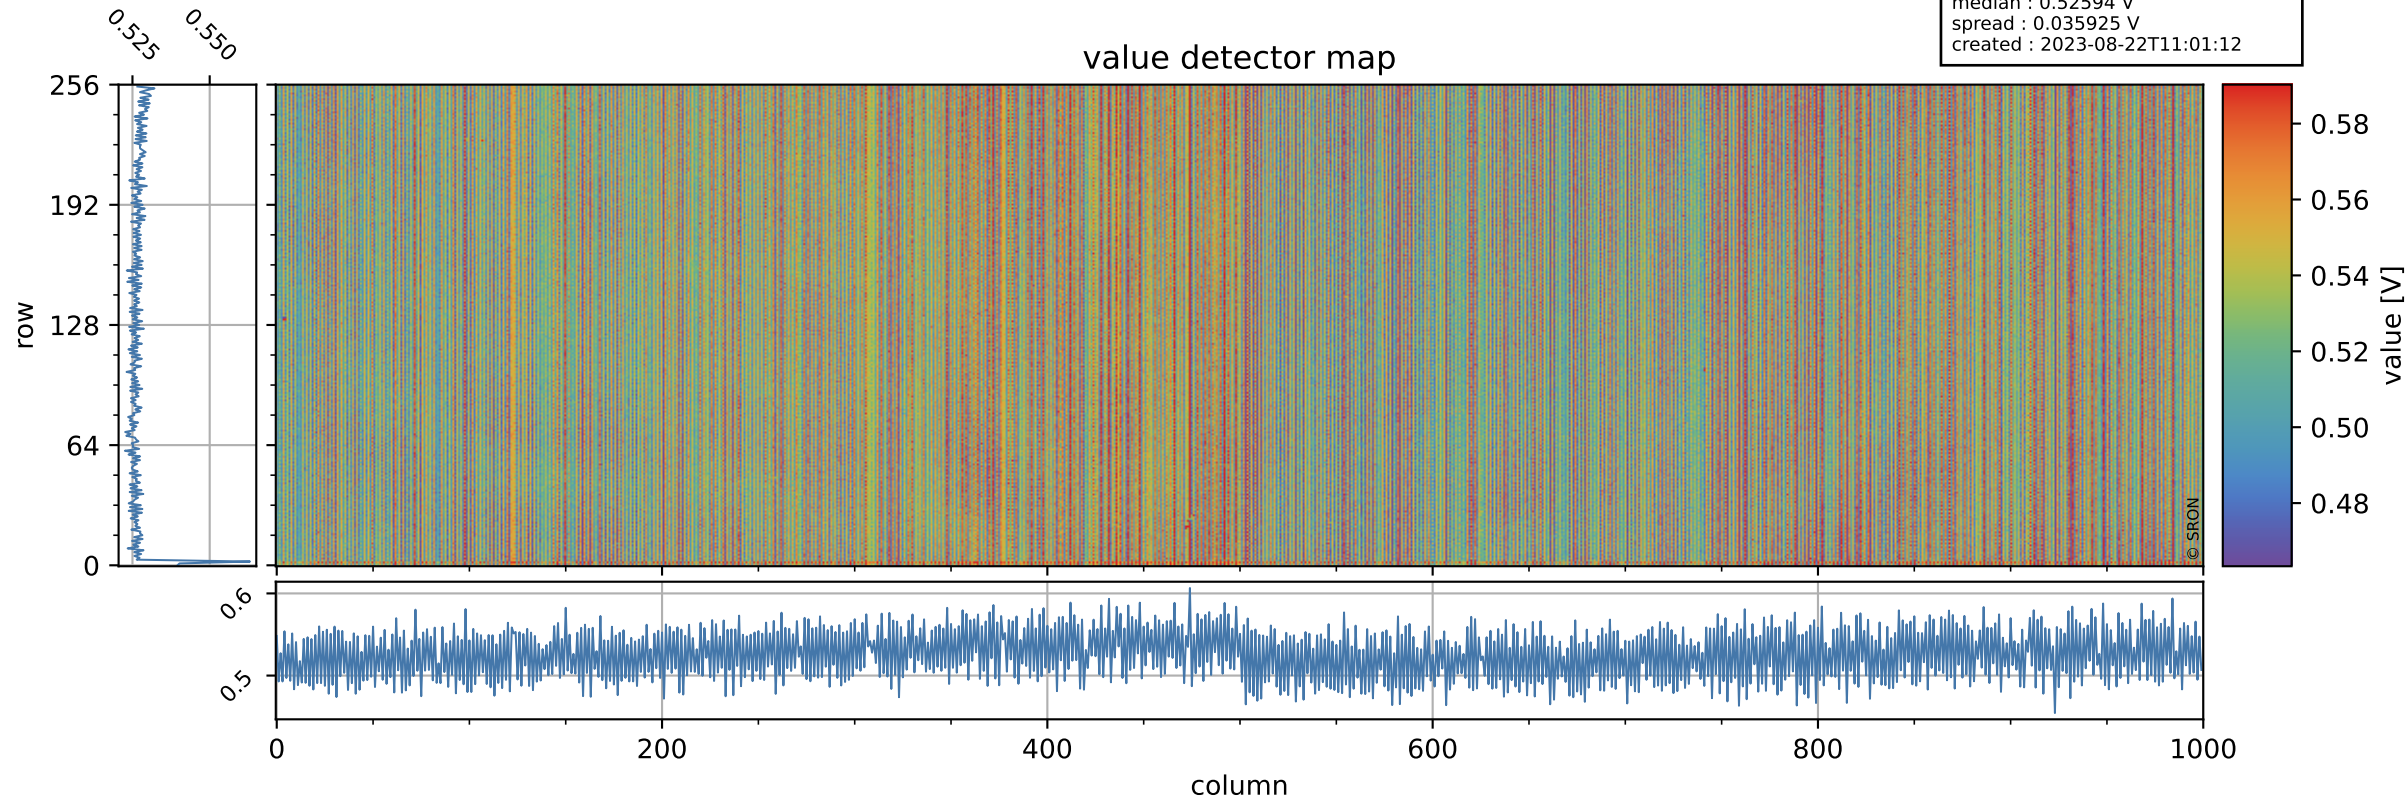

Tropomi SWIR offset (beta nominal)

orbits : 20 in [5212, 5257]
coverage : 2018-10-15 / 2018-10-18
median : 0.52594 V
spread : 0.035925 V
created : 2023-08-22T11:01:12

value detector map

Tropomi SWIR offset (beta nominal)

orbits : 20 in [5212, 5257]
coverage : 2018-10-15 / 2018-10-18
median : 29.782 μV
spread : 18.081 μV
created : 2023-08-22T11:01:12

Tropomi SWIR offset (beta nominal)

orbits : 20 in [5212, 5257]
coverage : 2018-10-15 / 2018-10-18
median : -0.078768 mV
spread : 0.32764 mV
created : 2023-08-22T11:01:12

value compared with SWIR offset CKD

Tropomi SWIR offset (beta nominal) ground-tracks of Sentinel-5P

orbits : 20 in [5212, 5257]
coverage : 2018-10-15 / 2018-10-18
created : 2023-08-22T11:01:12

- ICID: 1
- ICID: 3
- ICID: 5
- ICID: 7
- ICID: 9

Tropomi SWIR offset (beta nominal)

orbits : [1867, 5257]
coverage : 2018-02-20 / 2018-10-18
created : 2023-08-22T11:01:13

trend of detector median & temperatures