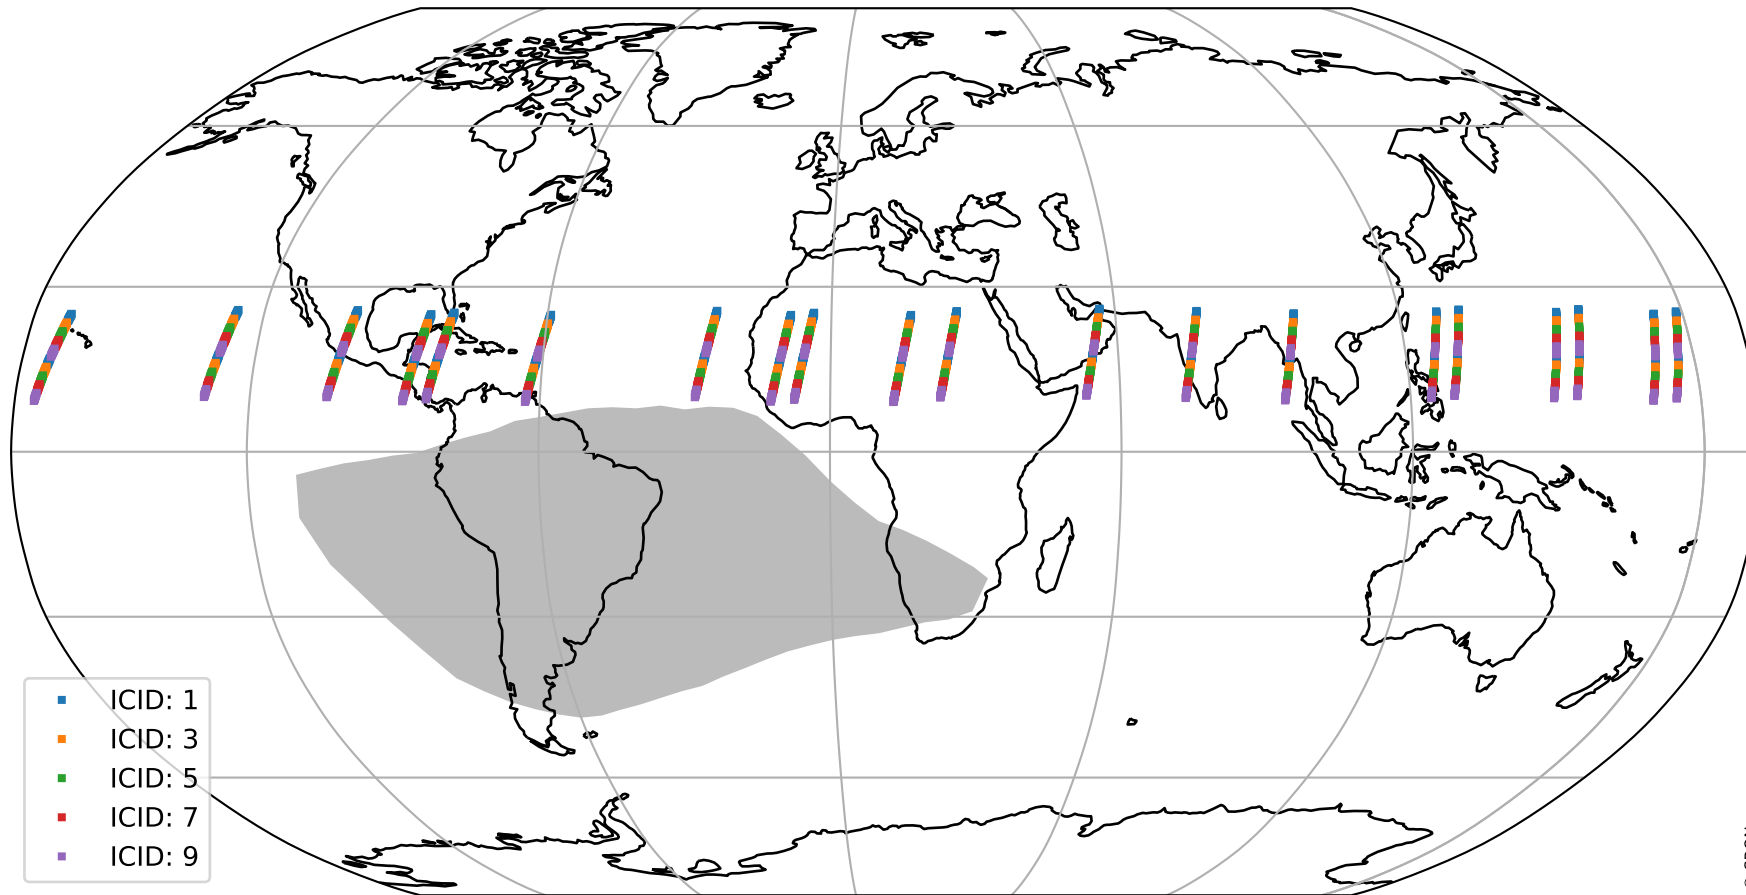

Tropomi SWIR offset (beta nominal)

orbits : 20 in [5212, 5257]
coverage : 2018-10-15 / 2018-10-18
median : 0.52594 V
spread : 0.035925 V
created : 2023-08-22T11:01:12

value detector map

Tropomi SWIR offset (beta nominal)

orbits : 20 in [5212, 5257]
coverage : 2018-10-15 / 2018-10-18
median : 29.782 μV
spread : 18.081 μV
created : 2023-08-22T11:01:12

Tropomi SWIR offset (beta nominal)

orbits : 20 in [5212, 5257]
coverage : 2018-10-15 / 2018-10-18
median : -0.078768 mV
spread : 0.32764 mV
created : 2023-08-22T11:01:12

value compared with SWIR offset CKD

Tropomi SWIR offset (beta nominal) ground-tracks of Sentinel-5P

orbits : 20 in [5212, 5257]
coverage : 2018-10-15 / 2018-10-18
created : 2023-08-22T11:01:12

- ICID: 1
- ICID: 3
- ICID: 5
- ICID: 7
- ICID: 9

Tropomi SWIR offset (beta nominal)

orbits : [1867, 5257]
coverage : 2018-02-20 / 2018-10-18
created : 2023-08-22T11:01:13

trend of detector median & temperatures