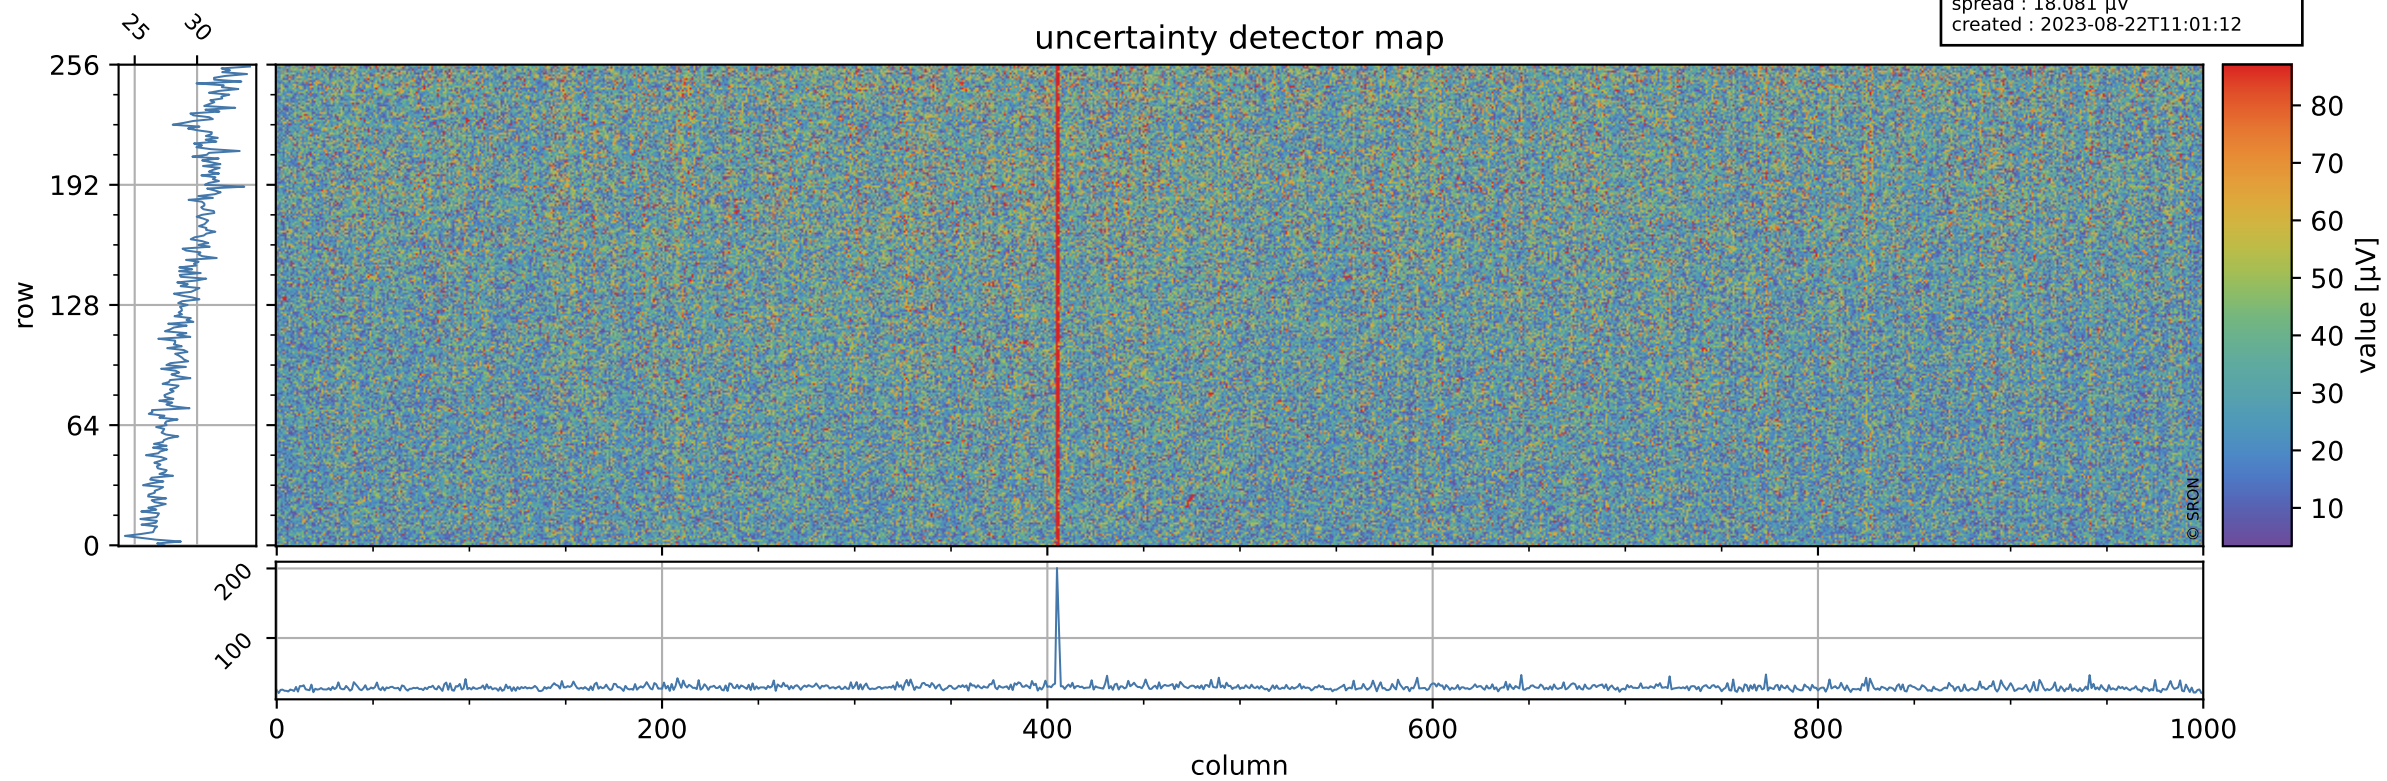

Tropomi SWIR offset (beta nominal)

orbits : 20 in [5212, 5257]
coverage : 2018-10-15 / 2018-10-18
median : 0.52594 V
spread : 0.035925 V
created : 2023-08-22T11:01:12

value detector map

Tropomi SWIR offset (beta nominal)

orbits : 20 in [5212, 5257]
coverage : 2018-10-15 / 2018-10-18
median : 29.782 μV
spread : 18.081 μV
created : 2023-08-22T11:01:12

Tropomi SWIR offset (beta nominal)

orbits : 20 in [5212, 5257]
coverage : 2018-10-15 / 2018-10-18
median : -0.078768 mV
spread : 0.32764 mV
created : 2023-08-22T11:01:12

value compared with SWIR offset CKD

Tropomi SWIR offset (beta nominal) ground-tracks of Sentinel-5P

orbits : 20 in [5212, 5257]
coverage : 2018-10-15 / 2018-10-18
created : 2023-08-22T11:01:12

- ICID: 1
- ICID: 3
- ICID: 5
- ICID: 7
- ICID: 9

Tropomi SWIR offset (beta nominal)

orbits : [1867, 5257]
coverage : 2018-02-20 / 2018-10-18
created : 2023-08-22T11:01:13

trend of detector median & temperatures