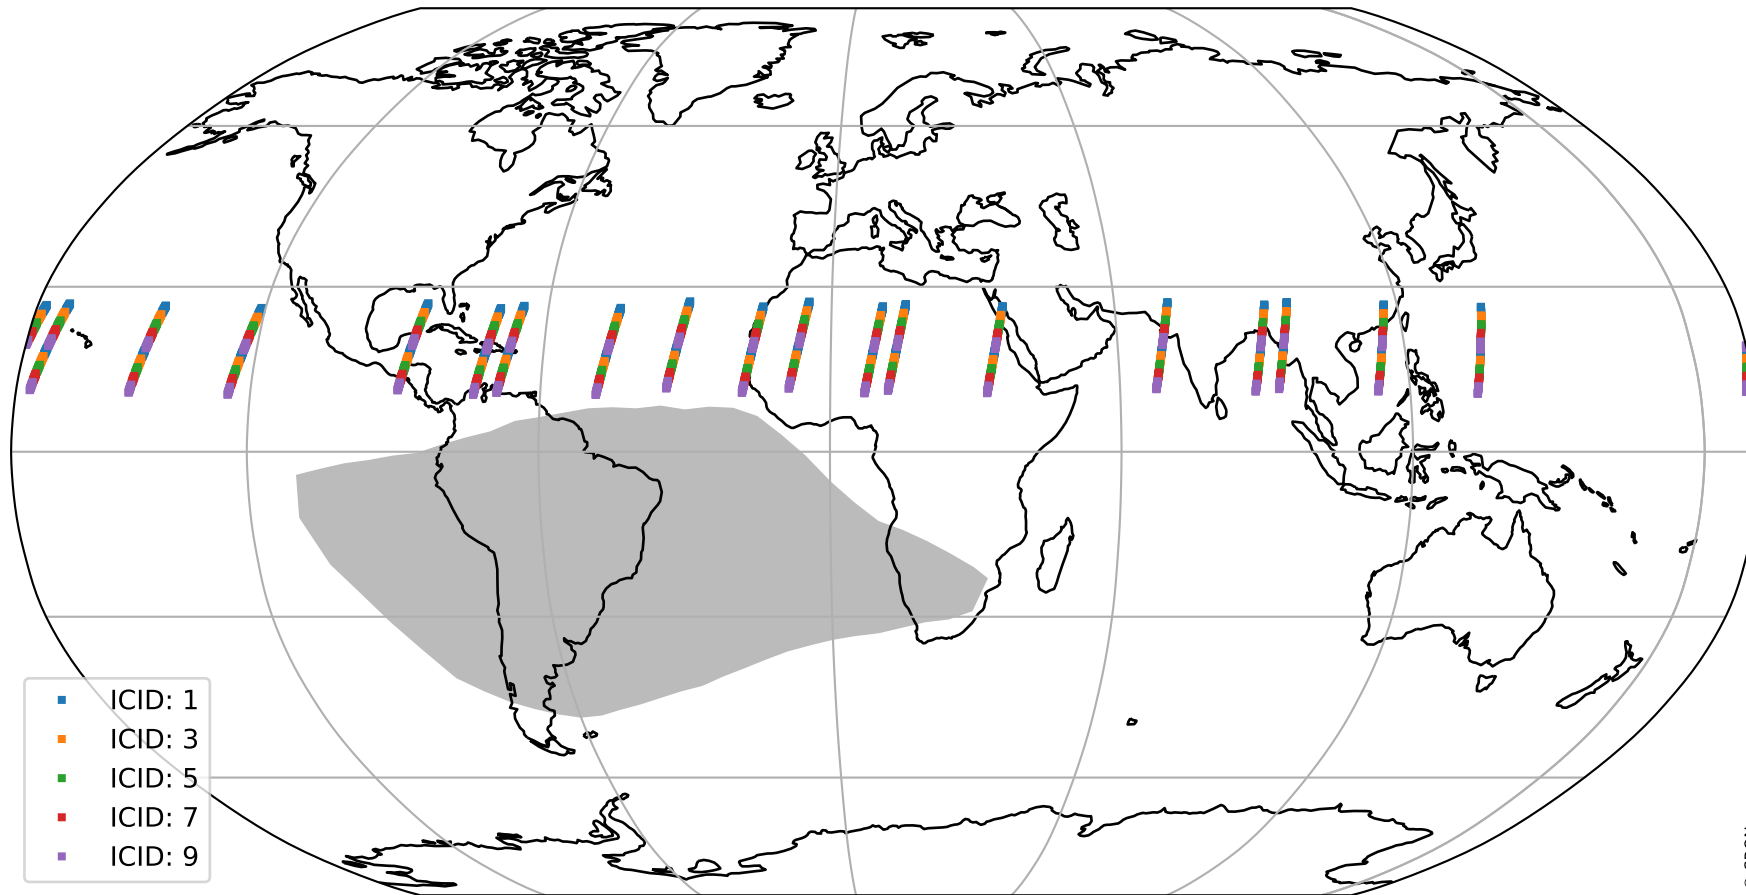

Tropomi SWIR offset (beta nominal)

orbits : 19 in [5257, 5302]
coverage : 2018-10-19 / 2018-10-22
median : 0.52596 V
spread : 0.03593 V
created : 2023-08-22T11:01:13

value detector map

Tropomi SWIR offset (beta nominal)

orbits : 19 in [5257, 5302]
coverage : 2018-10-19 / 2018-10-22
median : 30.515 μV
spread : 18.568 μV
created : 2023-08-22T11:01:14

Tropomi SWIR offset (beta nominal)

orbits : 19 in [5257, 5302]
coverage : 2018-10-19 / 2018-10-22
median : -0.059348 mV
spread : 0.32619 mV
created : 2023-08-22T11:01:14

value compared with SWIR offset CKD

Tropomi SWIR offset (beta nominal) ground-tracks of Sentinel-5P

orbits : 19 in [5257, 5302]
coverage : 2018-10-19 / 2018-10-22
created : 2023-08-22T11:01:14

Tropomi SWIR offset (beta nominal)

orbits : [1867, 5302]
coverage : 2018-02-20 / 2018-10-22
created : 2023-08-22T11:01:15

trend of detector median & temperatures