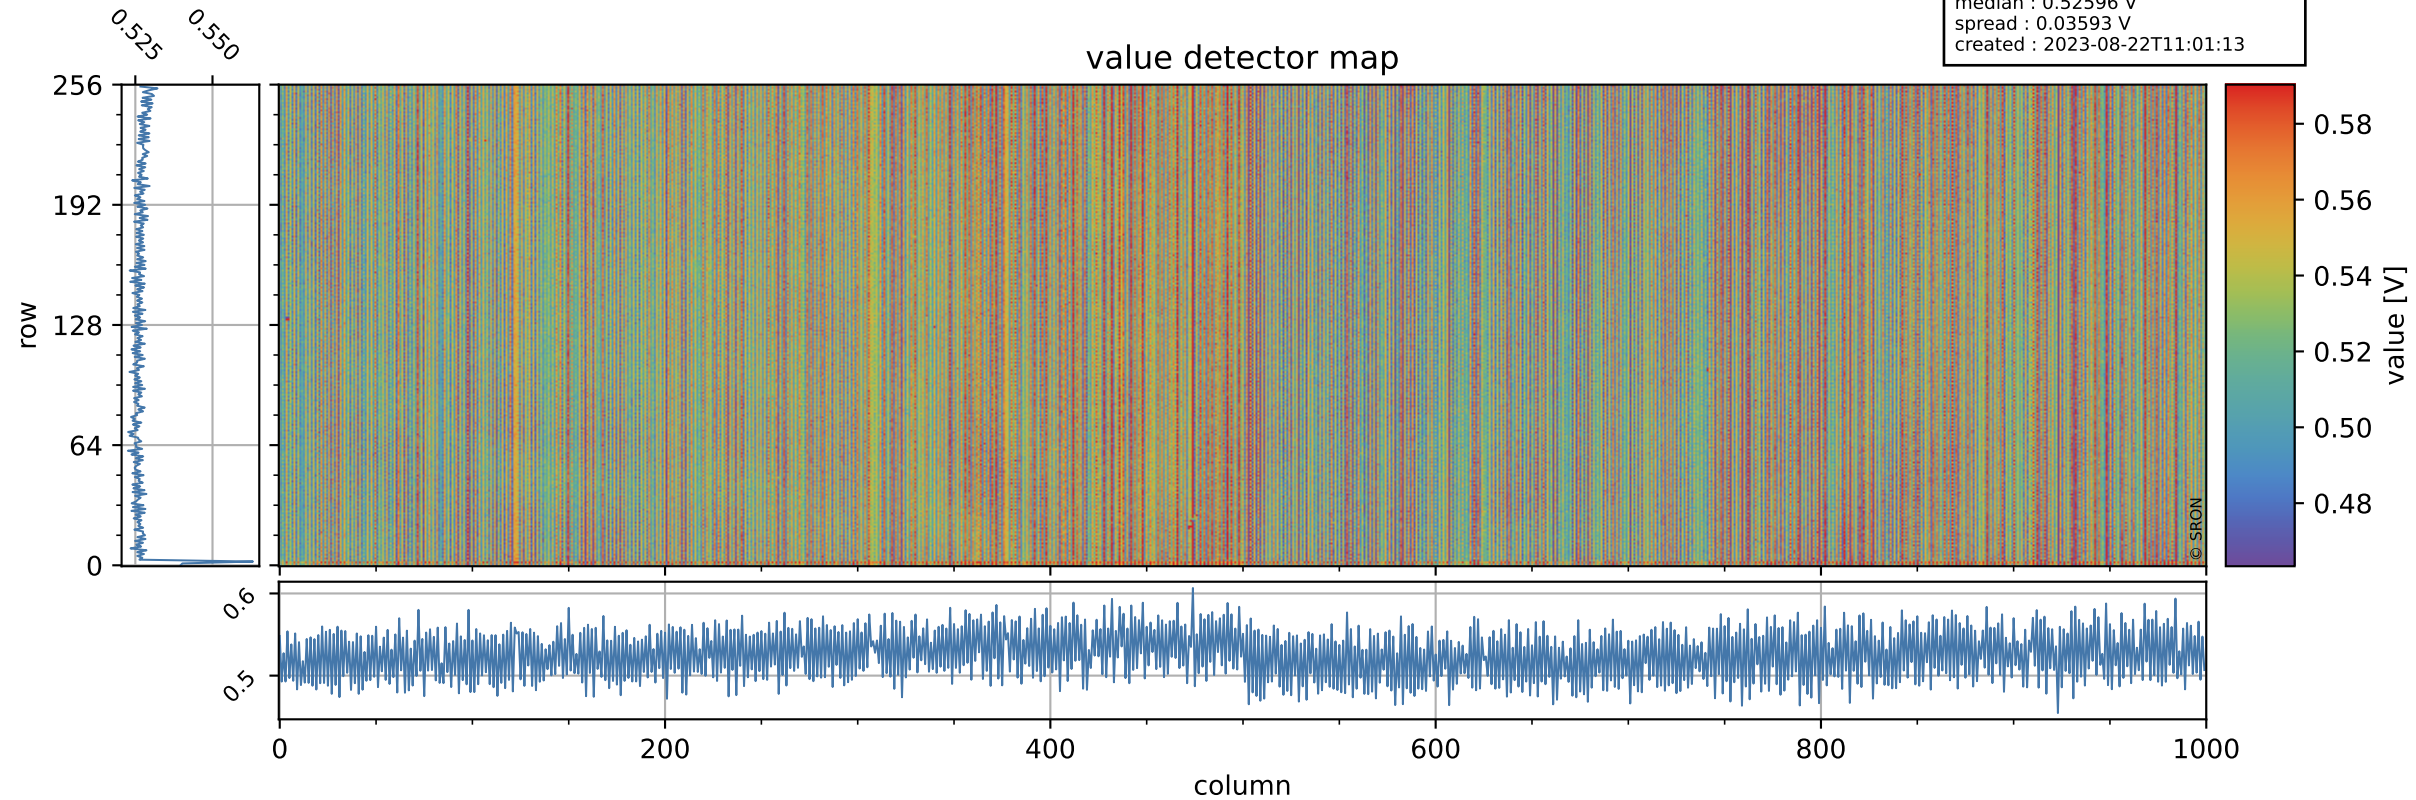

Tropomi SWIR offset (beta nominal)

orbits : 19 in [5257, 5302]
coverage : 2018-10-19 / 2018-10-22
median : 0.52596 V
spread : 0.03593 V
created : 2023-08-22T11:01:13

value detector map

Tropomi SWIR offset (beta nominal)

orbits : 19 in [5257, 5302]
coverage : 2018-10-19 / 2018-10-22
median : 30.515 μV
spread : 18.568 μV
created : 2023-08-22T11:01:14

Tropomi SWIR offset (beta nominal)

orbits : 19 in [5257, 5302]
coverage : 2018-10-19 / 2018-10-22
median : -0.059348 mV
spread : 0.32619 mV
created : 2023-08-22T11:01:14

value compared with SWIR offset CKD

Tropomi SWIR offset (beta nominal) ground-tracks of Sentinel-5P

orbits : 19 in [5257, 5302]
coverage : 2018-10-19 / 2018-10-22
created : 2023-08-22T11:01:14

Tropomi SWIR offset (beta nominal)

orbits : [1867, 5302]
coverage : 2018-02-20 / 2018-10-22
created : 2023-08-22T11:01:15

trend of detector median & temperatures