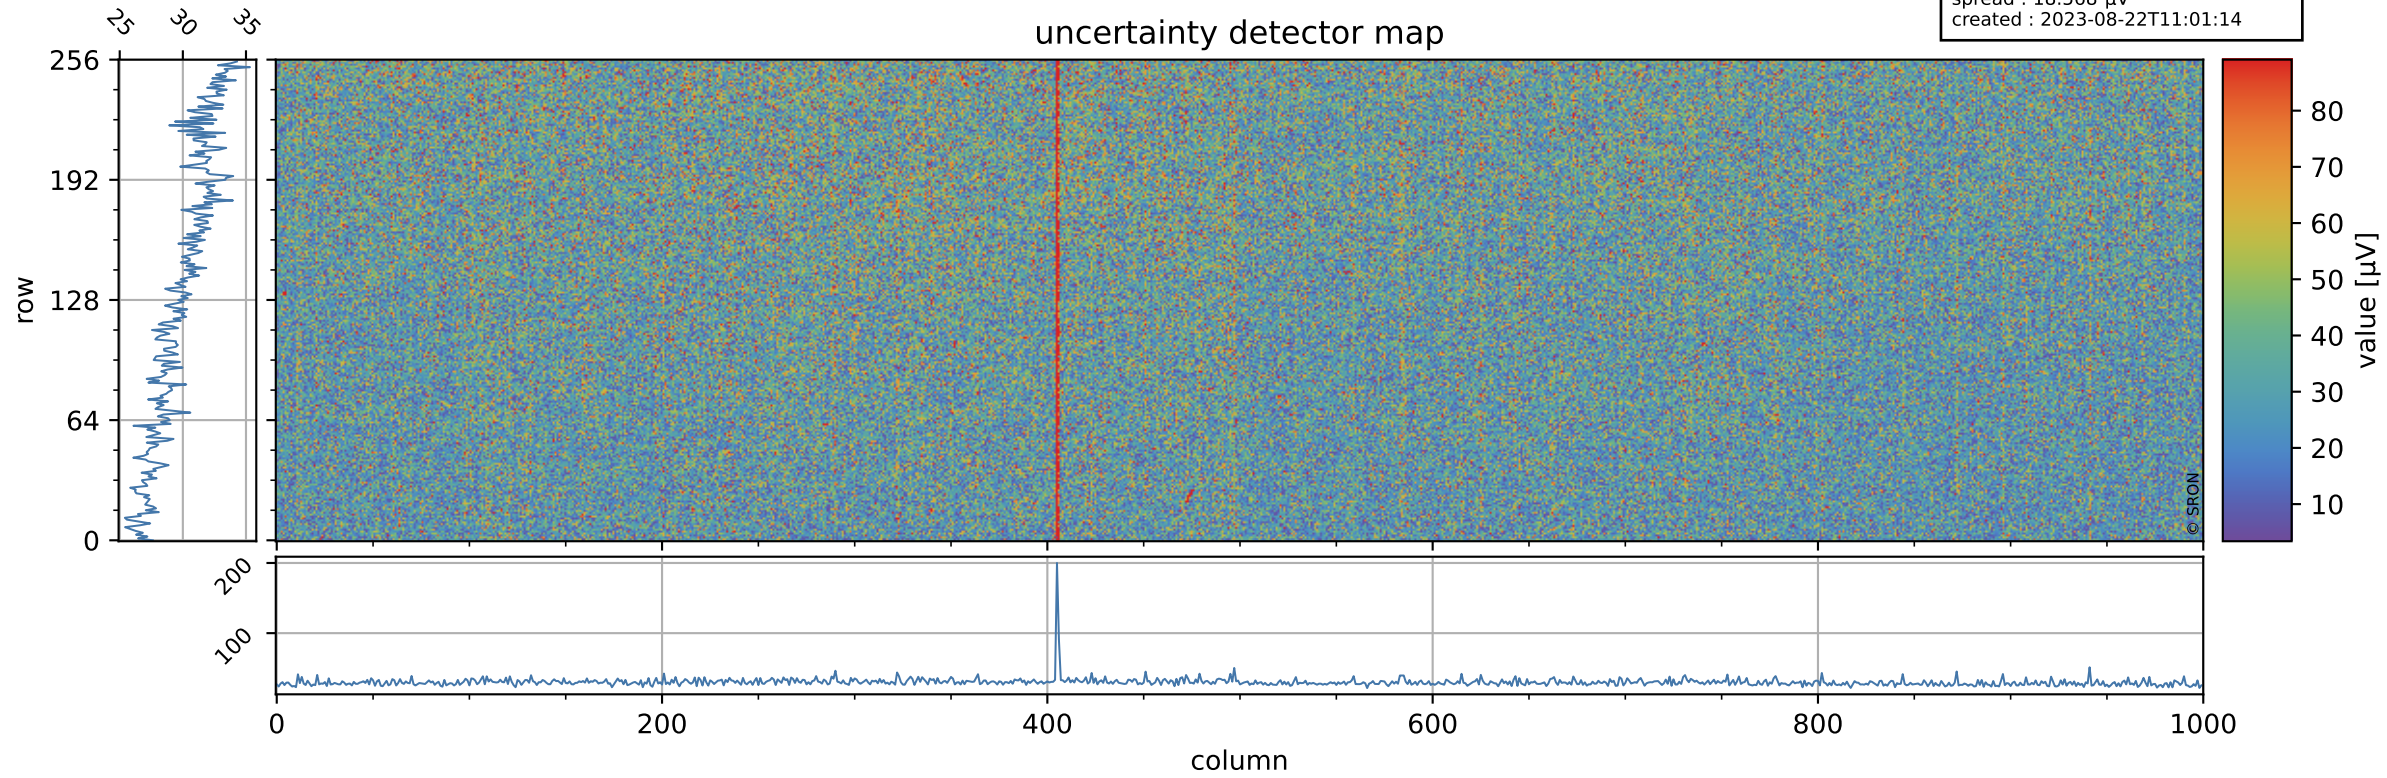

Tropomi SWIR offset (beta nominal)

orbits : 19 in [5257, 5302]
coverage : 2018-10-19 / 2018-10-22
median : 0.52596 V
spread : 0.03593 V
created : 2023-08-22T11:01:13

value detector map

Tropomi SWIR offset (beta nominal)

orbits : 19 in [5257, 5302]
coverage : 2018-10-19 / 2018-10-22
median : 30.515 μV
spread : 18.568 μV
created : 2023-08-22T11:01:14

Tropomi SWIR offset (beta nominal)

orbits : 19 in [5257, 5302]
coverage : 2018-10-19 / 2018-10-22
median : -0.059348 mV
spread : 0.32619 mV
created : 2023-08-22T11:01:14

value compared with SWIR offset CKD

Tropomi SWIR offset (beta nominal) ground-tracks of Sentinel-5P

orbits : 19 in [5257, 5302]
coverage : 2018-10-19 / 2018-10-22
created : 2023-08-22T11:01:14

Tropomi SWIR offset (beta nominal)

orbits : [1867, 5302]
coverage : 2018-02-20 / 2018-10-22
created : 2023-08-22T11:01:15

trend of detector median & temperatures