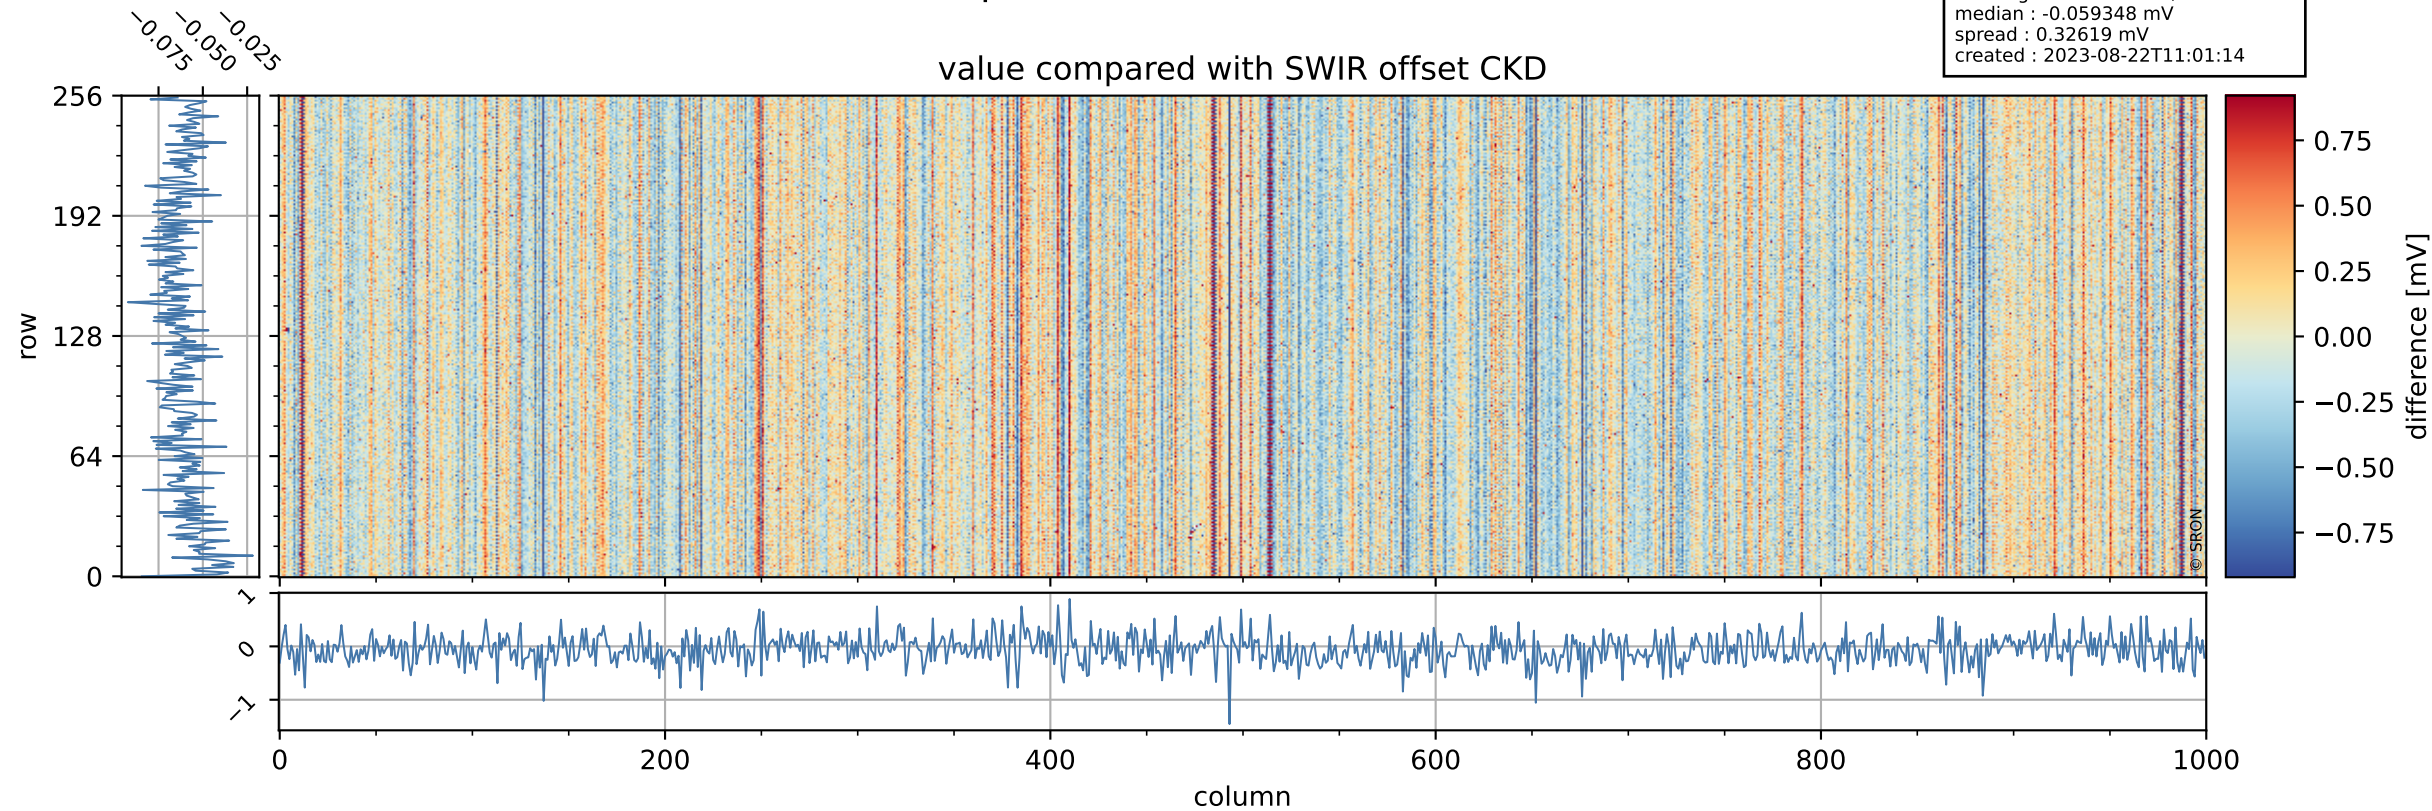

Tropomi SWIR offset (beta nominal)

orbits : 19 in [5257, 5302]
coverage : 2018-10-19 / 2018-10-22
median : 0.52596 V
spread : 0.03593 V
created : 2023-08-22T11:01:13

value detector map

Tropomi SWIR offset (beta nominal)

orbits : 19 in [5257, 5302]
coverage : 2018-10-19 / 2018-10-22
median : 30.515 μV
spread : 18.568 μV
created : 2023-08-22T11:01:14

Tropomi SWIR offset (beta nominal)

orbits : 19 in [5257, 5302]
coverage : 2018-10-19 / 2018-10-22
median : -0.059348 mV
spread : 0.32619 mV
created : 2023-08-22T11:01:14

value compared with SWIR offset CKD

Tropomi SWIR offset (beta nominal) ground-tracks of Sentinel-5P

orbits : 19 in [5257, 5302]
coverage : 2018-10-19 / 2018-10-22
created : 2023-08-22T11:01:14

Tropomi SWIR offset (beta nominal)

orbits : [1867, 5302]
coverage : 2018-02-20 / 2018-10-22
created : 2023-08-22T11:01:15

trend of detector median & temperatures