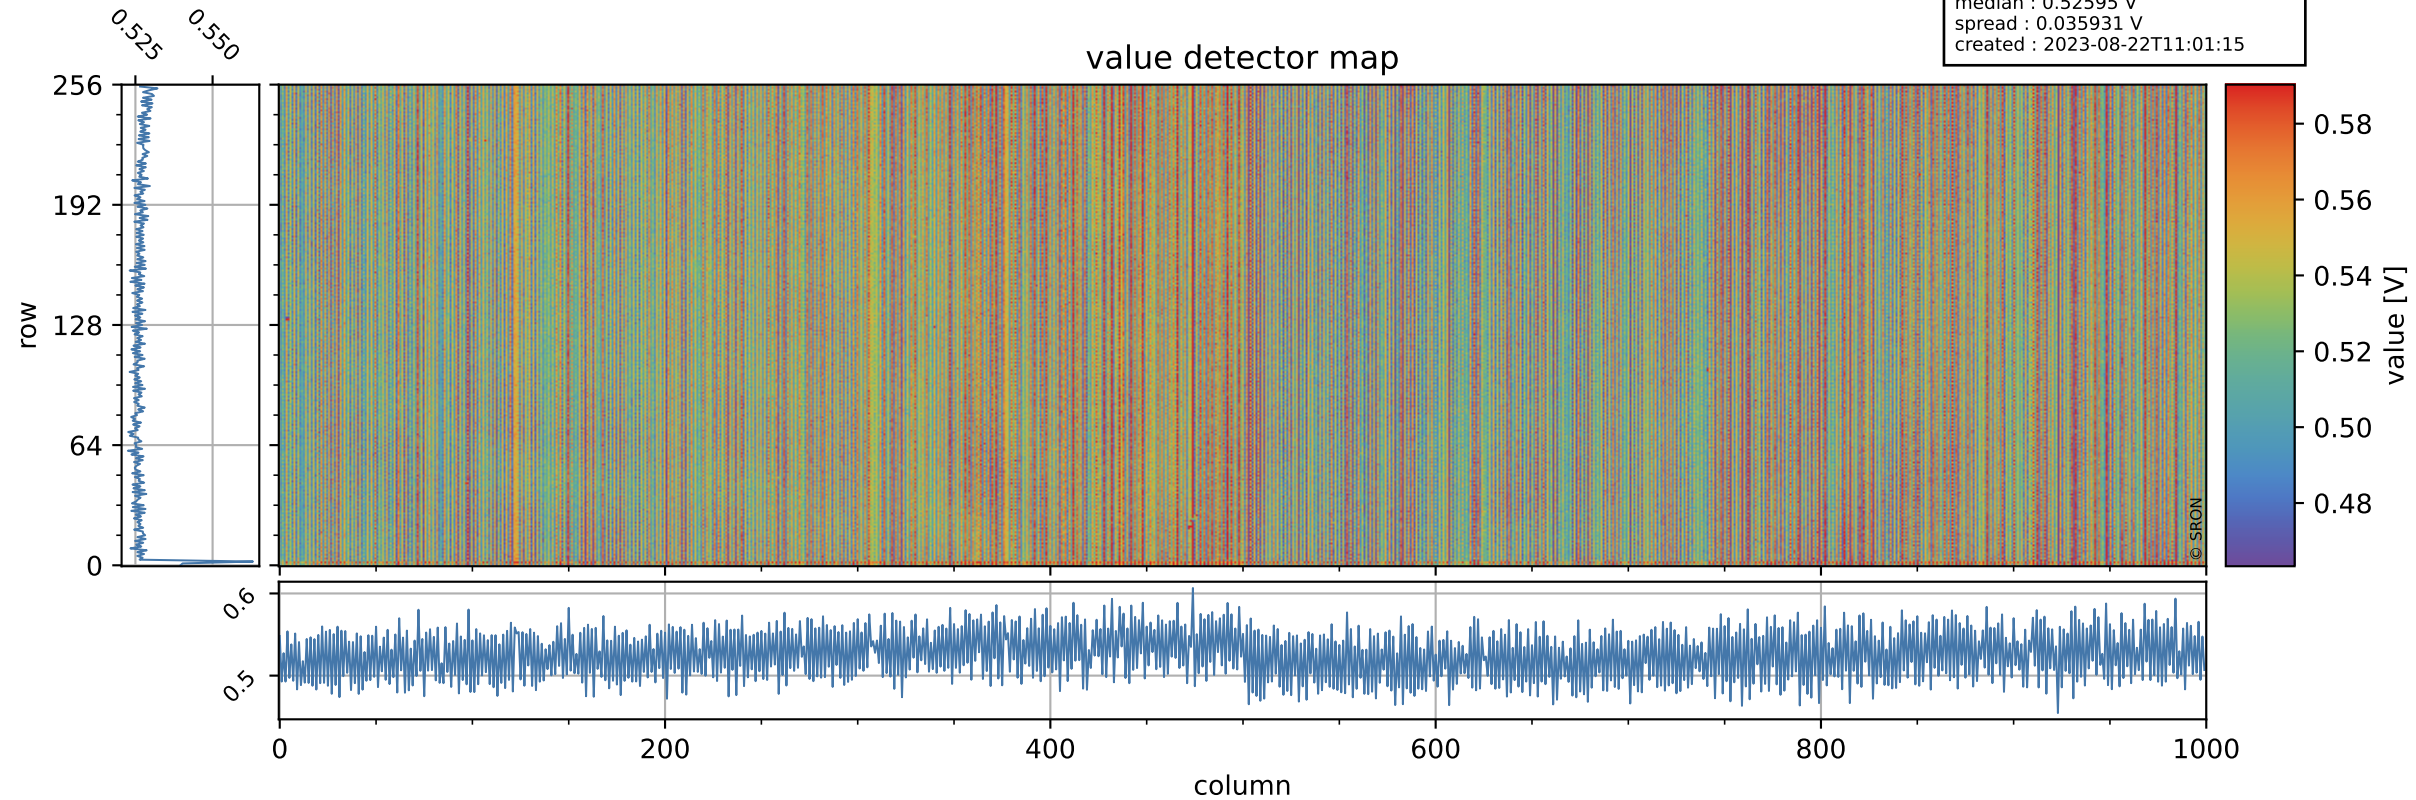

Tropomi SWIR offset (beta nominal)

orbits : 20 in [5302, 5347]
coverage : 2018-10-22 / 2018-10-25
median : 0.52595 V
spread : 0.035931 V
created : 2023-08-22T11:01:15

value detector map

Tropomi SWIR offset (beta nominal)

orbits : 20 in [5302, 5347]
coverage : 2018-10-22 / 2018-10-25
median : 29.88 μV
spread : 18.201 μV
created : 2023-08-22T11:01:16

Tropomi SWIR offset (beta nominal)

orbits : 20 in [5302, 5347]
coverage : 2018-10-22 / 2018-10-25
median : -0.065334 mV
spread : 0.3283 mV
created : 2023-08-22T11:01:16

value compared with SWIR offset CKD

Tropomi SWIR offset (beta nominal) ground-tracks of Sentinel-5P

orbits : 20 in [5302, 5347]
coverage : 2018-10-22 / 2018-10-25
created : 2023-08-22T11:01:16

Tropomi SWIR offset (beta nominal)

orbits : [1867, 5347]
coverage : 2018-02-20 / 2018-10-25
created : 2023-08-22T11:01:16

trend of detector median & temperatures