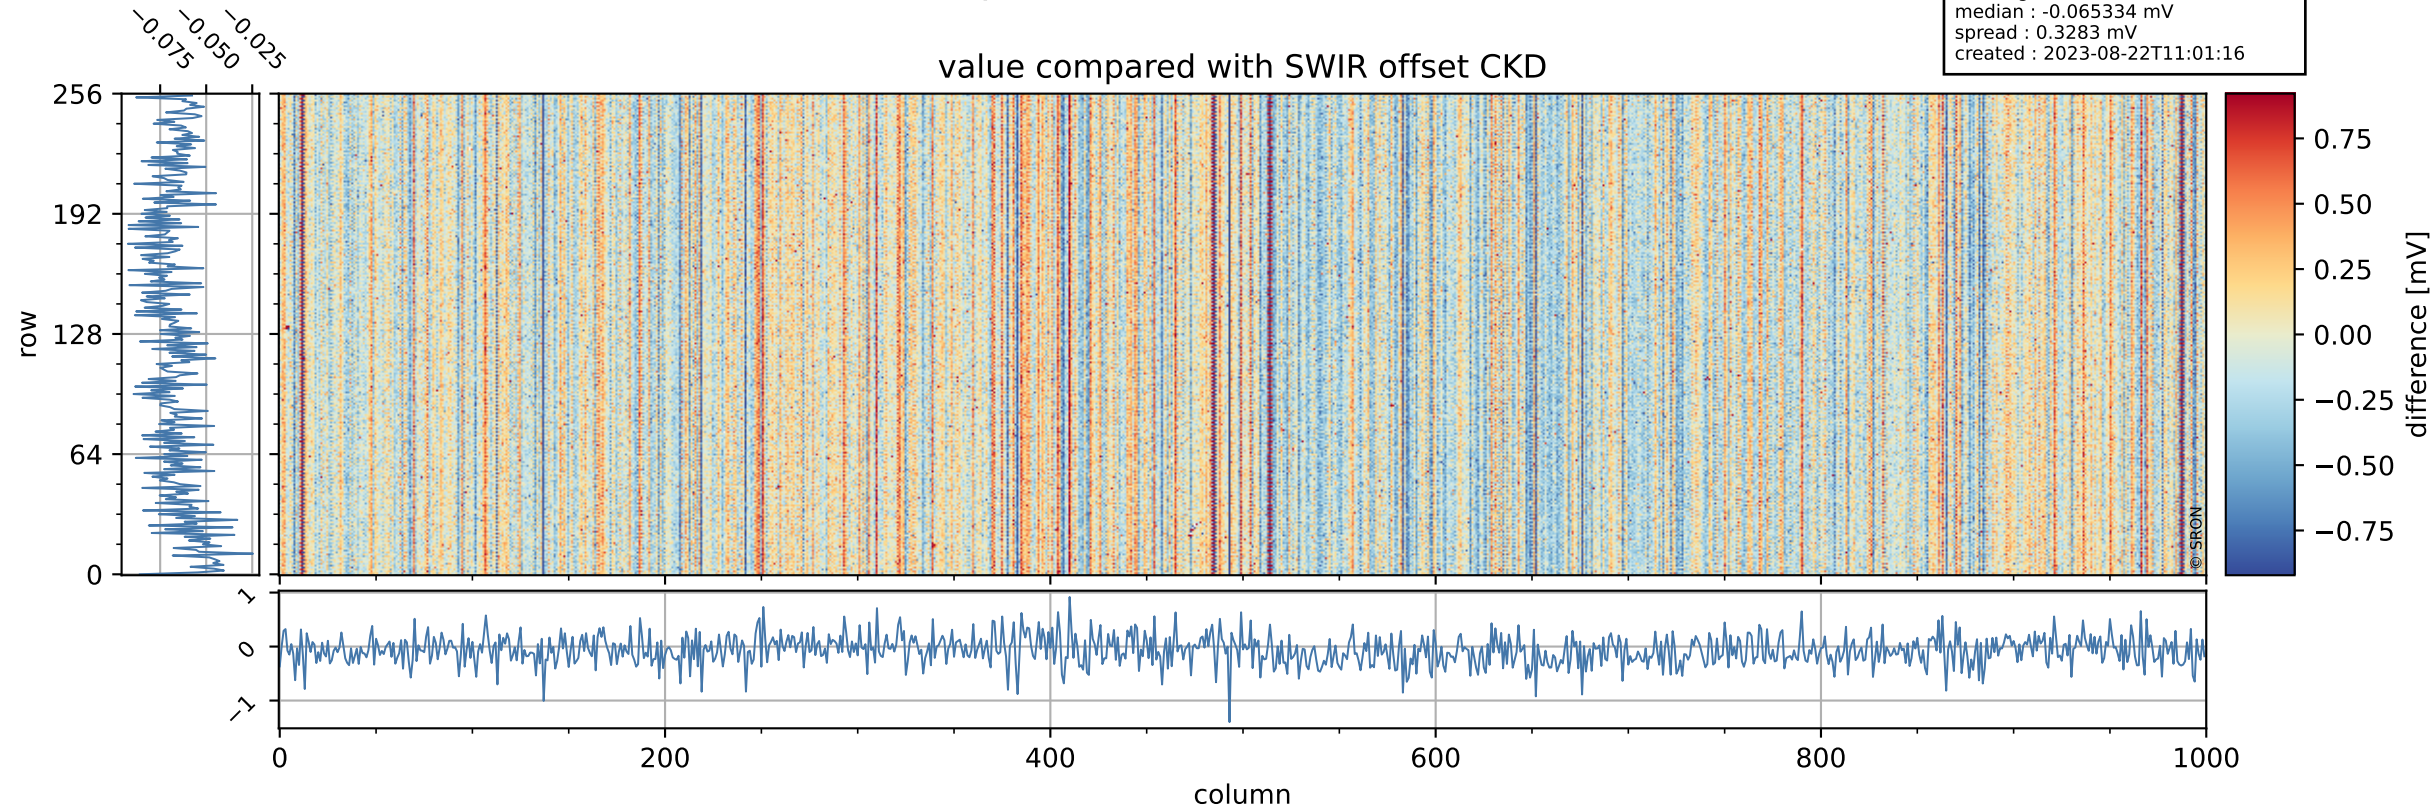

Tropomi SWIR offset (beta nominal)

orbits : 20 in [5302, 5347]
coverage : 2018-10-22 / 2018-10-25
median : 0.52595 V
spread : 0.035931 V
created : 2023-08-22T11:01:15

value detector map

Tropomi SWIR offset (beta nominal)

orbits : 20 in [5302, 5347]
coverage : 2018-10-22 / 2018-10-25
median : 29.88 μV
spread : 18.201 μV
created : 2023-08-22T11:01:16

Tropomi SWIR offset (beta nominal)

orbits : 20 in [5302, 5347]
coverage : 2018-10-22 / 2018-10-25
median : -0.065334 mV
spread : 0.3283 mV
created : 2023-08-22T11:01:16

value compared with SWIR offset CKD

Tropomi SWIR offset (beta nominal) ground-tracks of Sentinel-5P

orbits : 20 in [5302, 5347]
coverage : 2018-10-22 / 2018-10-25
created : 2023-08-22T11:01:16

Tropomi SWIR offset (beta nominal)

orbits : [1867, 5347]
coverage : 2018-02-20 / 2018-10-25
created : 2023-08-22T11:01:16

trend of detector median & temperatures