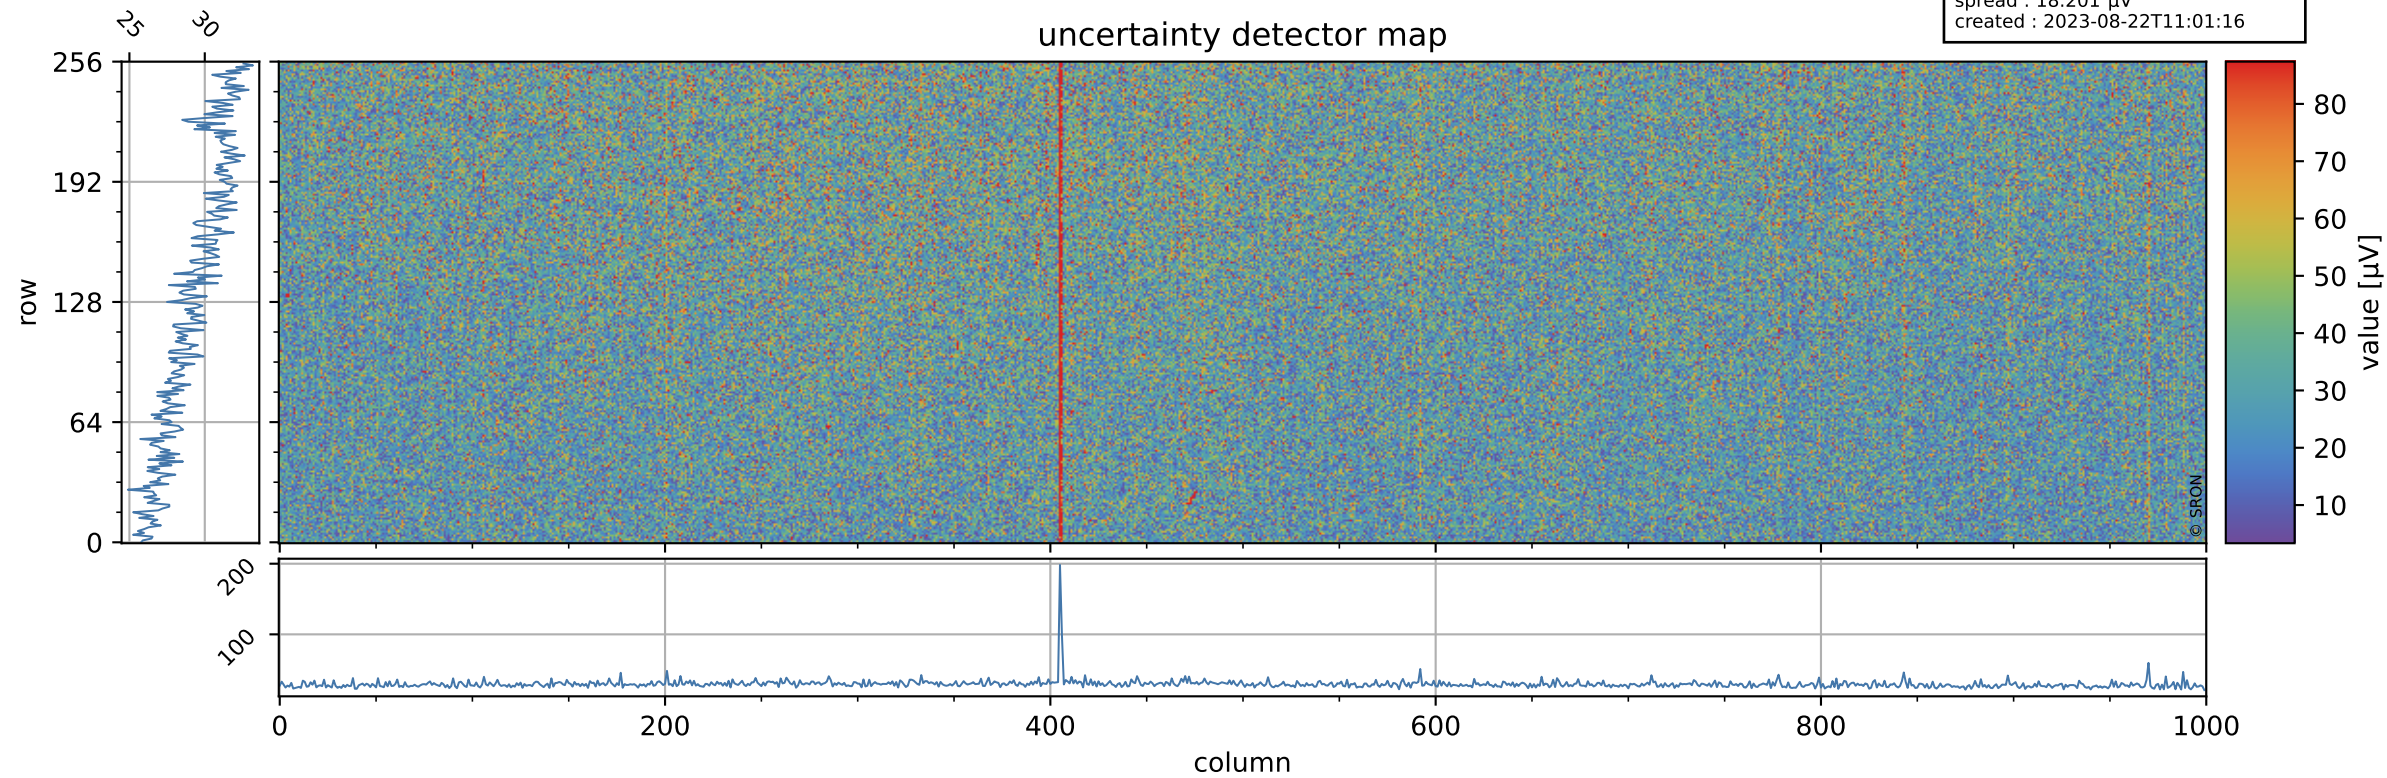

Tropomi SWIR offset (beta nominal)

orbits : 20 in [5302, 5347]
coverage : 2018-10-22 / 2018-10-25
median : 0.52595 V
spread : 0.035931 V
created : 2023-08-22T11:01:15

value detector map

Tropomi SWIR offset (beta nominal)

orbits : 20 in [5302, 5347]
coverage : 2018-10-22 / 2018-10-25
median : 29.88 μV
spread : 18.201 μV
created : 2023-08-22T11:01:16

Tropomi SWIR offset (beta nominal)

orbits : 20 in [5302, 5347]
coverage : 2018-10-22 / 2018-10-25
median : -0.065334 mV
spread : 0.3283 mV
created : 2023-08-22T11:01:16

value compared with SWIR offset CKD

Tropomi SWIR offset (beta nominal) ground-tracks of Sentinel-5P

orbits : 20 in [5302, 5347]
coverage : 2018-10-22 / 2018-10-25
created : 2023-08-22T11:01:16

Tropomi SWIR offset (beta nominal)

orbits : [1867, 5347]
coverage : 2018-02-20 / 2018-10-25
created : 2023-08-22T11:01:16

trend of detector median & temperatures