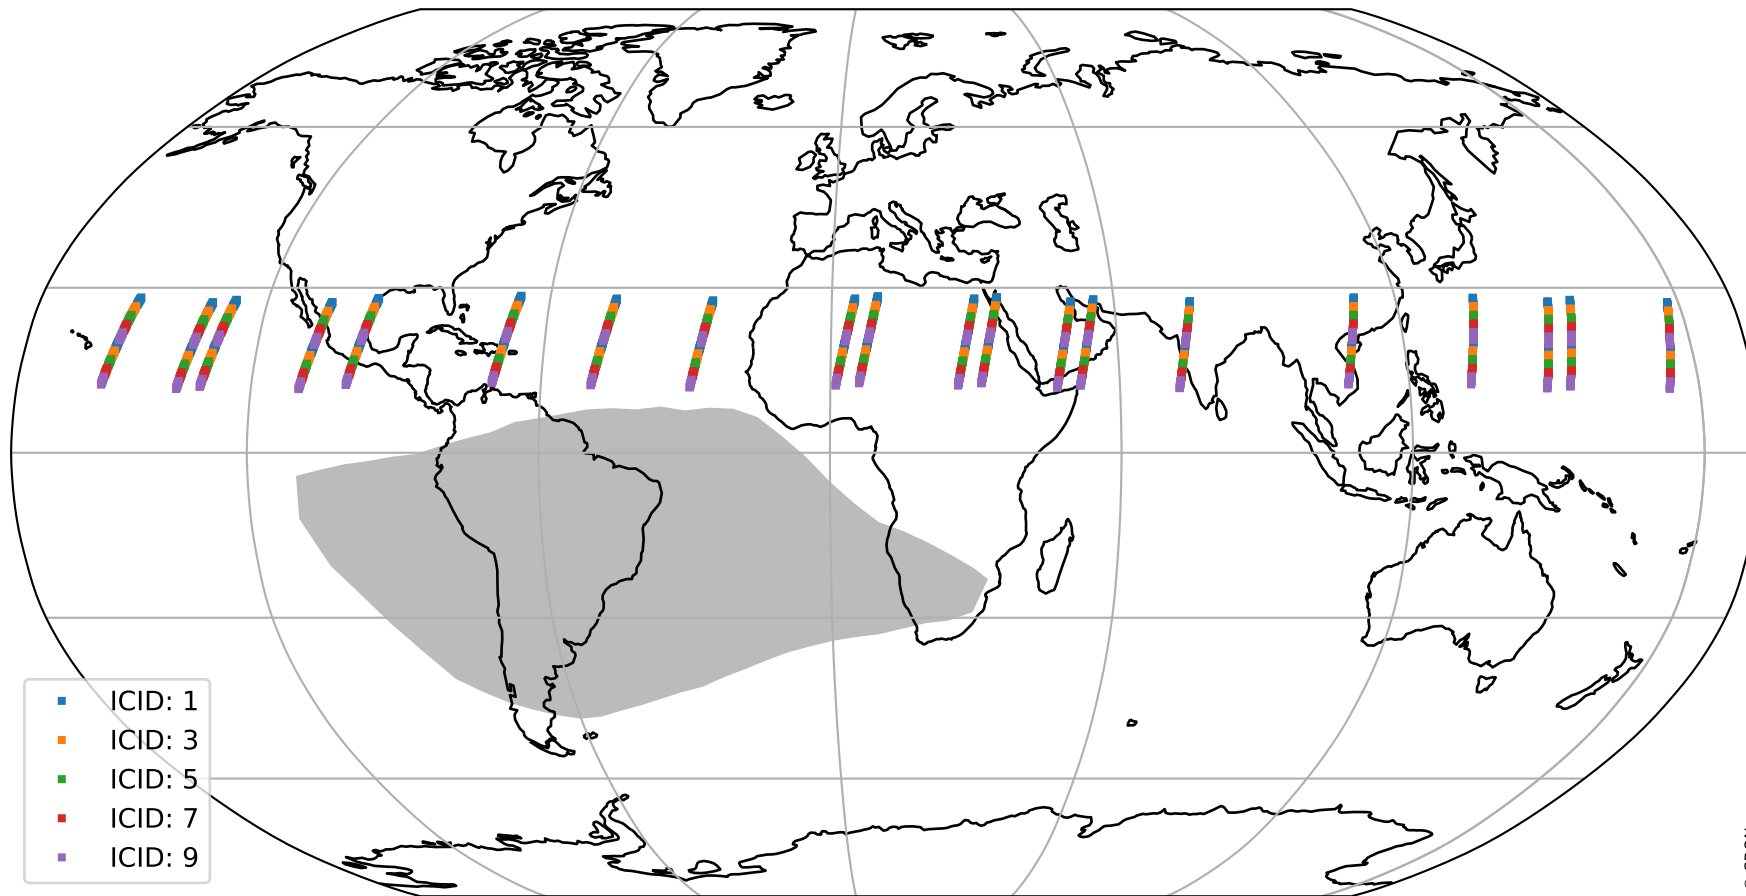

Tropomi SWIR offset (beta nominal)

orbits : 20 in [5302, 5347]
coverage : 2018-10-22 / 2018-10-25
median : 0.52595 V
spread : 0.035931 V
created : 2023-08-22T11:01:15

value detector map

Tropomi SWIR offset (beta nominal)

orbits : 20 in [5302, 5347]
coverage : 2018-10-22 / 2018-10-25
median : 29.88 μV
spread : 18.201 μV
created : 2023-08-22T11:01:16

Tropomi SWIR offset (beta nominal)

orbits : 20 in [5302, 5347]
coverage : 2018-10-22 / 2018-10-25
median : -0.065334 mV
spread : 0.3283 mV
created : 2023-08-22T11:01:16

value compared with SWIR offset CKD

Tropomi SWIR offset (beta nominal) ground-tracks of Sentinel-5P

orbits : 20 in [5302, 5347]
coverage : 2018-10-22 / 2018-10-25
created : 2023-08-22T11:01:16

Tropomi SWIR offset (beta nominal)

orbits : [1867, 5347]
coverage : 2018-02-20 / 2018-10-25
created : 2023-08-22T11:01:16

trend of detector median & temperatures