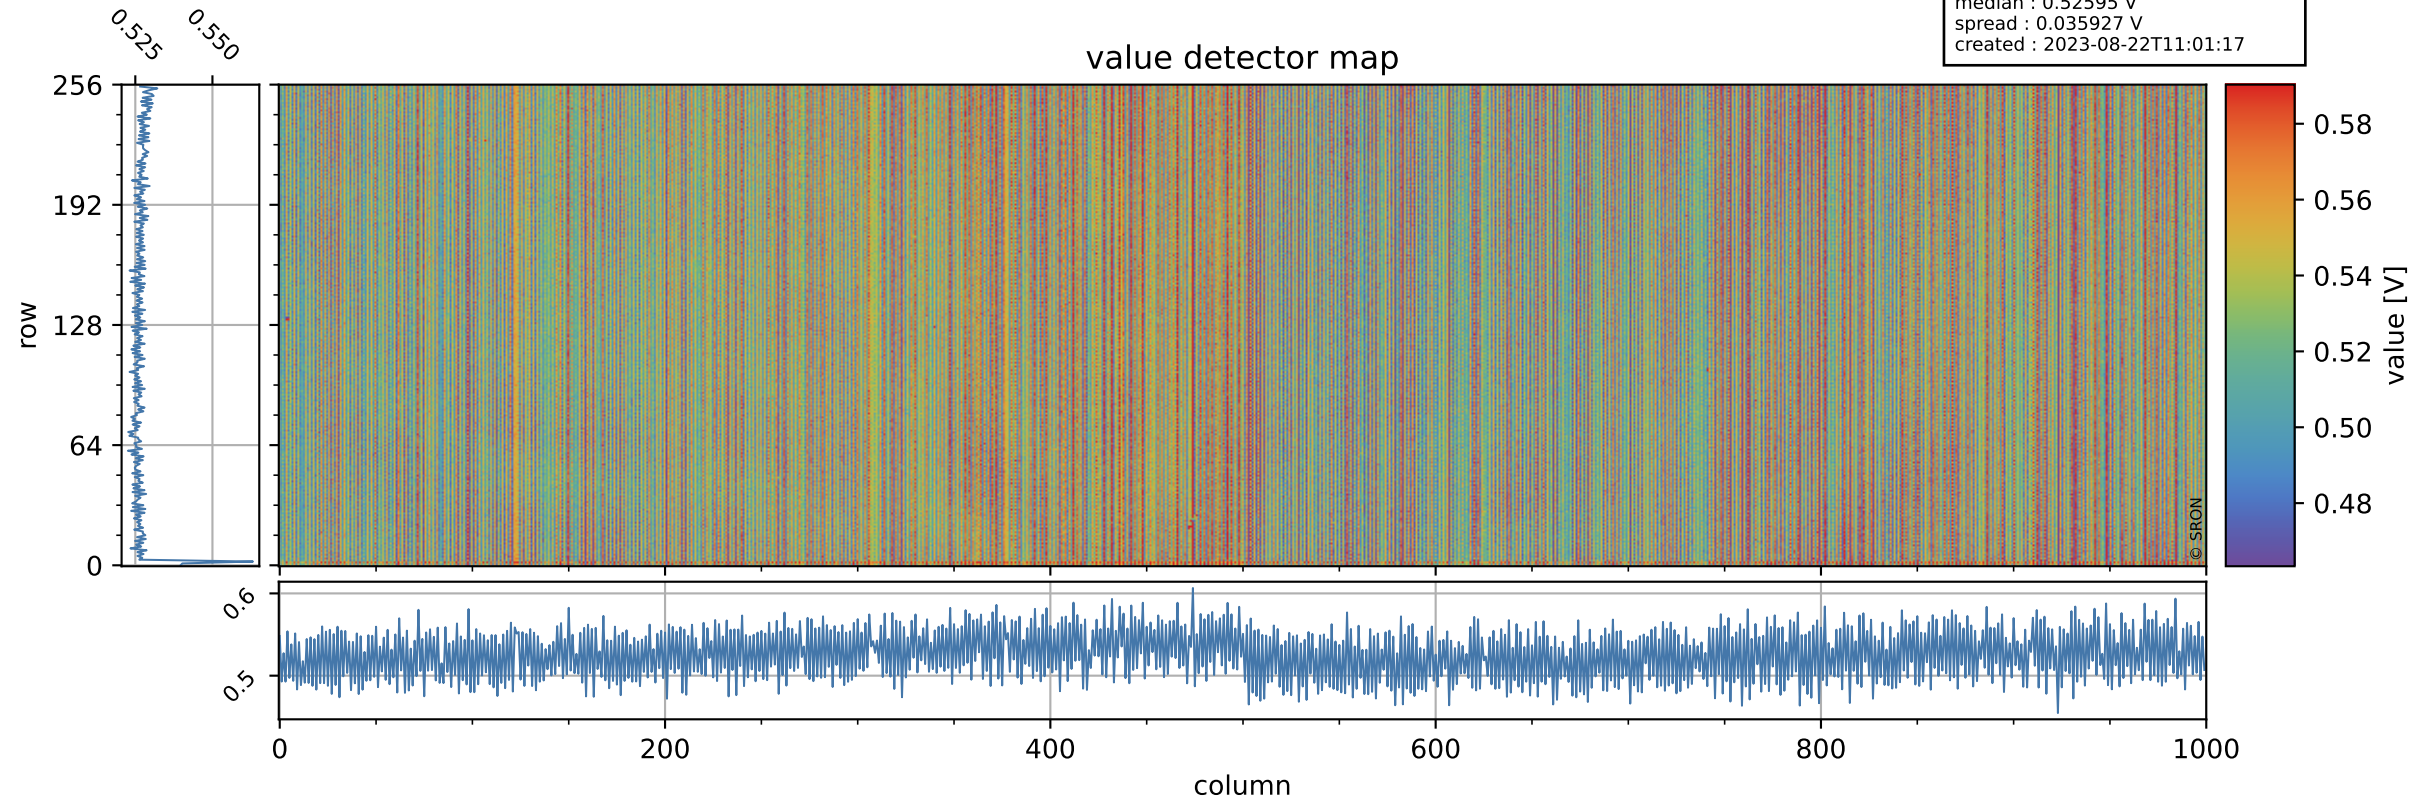

Tropomi SWIR offset (beta nominal)

orbits : 18 in [5347, 5392]
coverage : 2018-10-25 / 2018-10-28
median : 0.52595 V
spread : 0.035927 V
created : 2023-08-22T11:01:17

value detector map

Tropomi SWIR offset (beta nominal)

orbits : 18 in [5347, 5392]
coverage : 2018-10-25 / 2018-10-28
median : 30.139 μV
spread : 18.124 μV
created : 2023-08-22T11:01:17

Tropomi SWIR offset (beta nominal)

orbits : 18 in [5347, 5392]
coverage : 2018-10-25 / 2018-10-28
median : -0.071836 mV
spread : 0.329 mV
created : 2023-08-22T11:01:18

value compared with SWIR offset CKD

Tropomi SWIR offset (beta nominal) ground-tracks of Sentinel-5P

orbits : 18 in [5347, 5392]
coverage : 2018-10-25 / 2018-10-28
created : 2023-08-22T11:01:18

Tropomi SWIR offset (beta nominal)

orbits : [1867, 5392]
coverage : 2018-02-20 / 2018-10-28
created : 2023-08-22T11:01:18

trend of detector median & temperatures