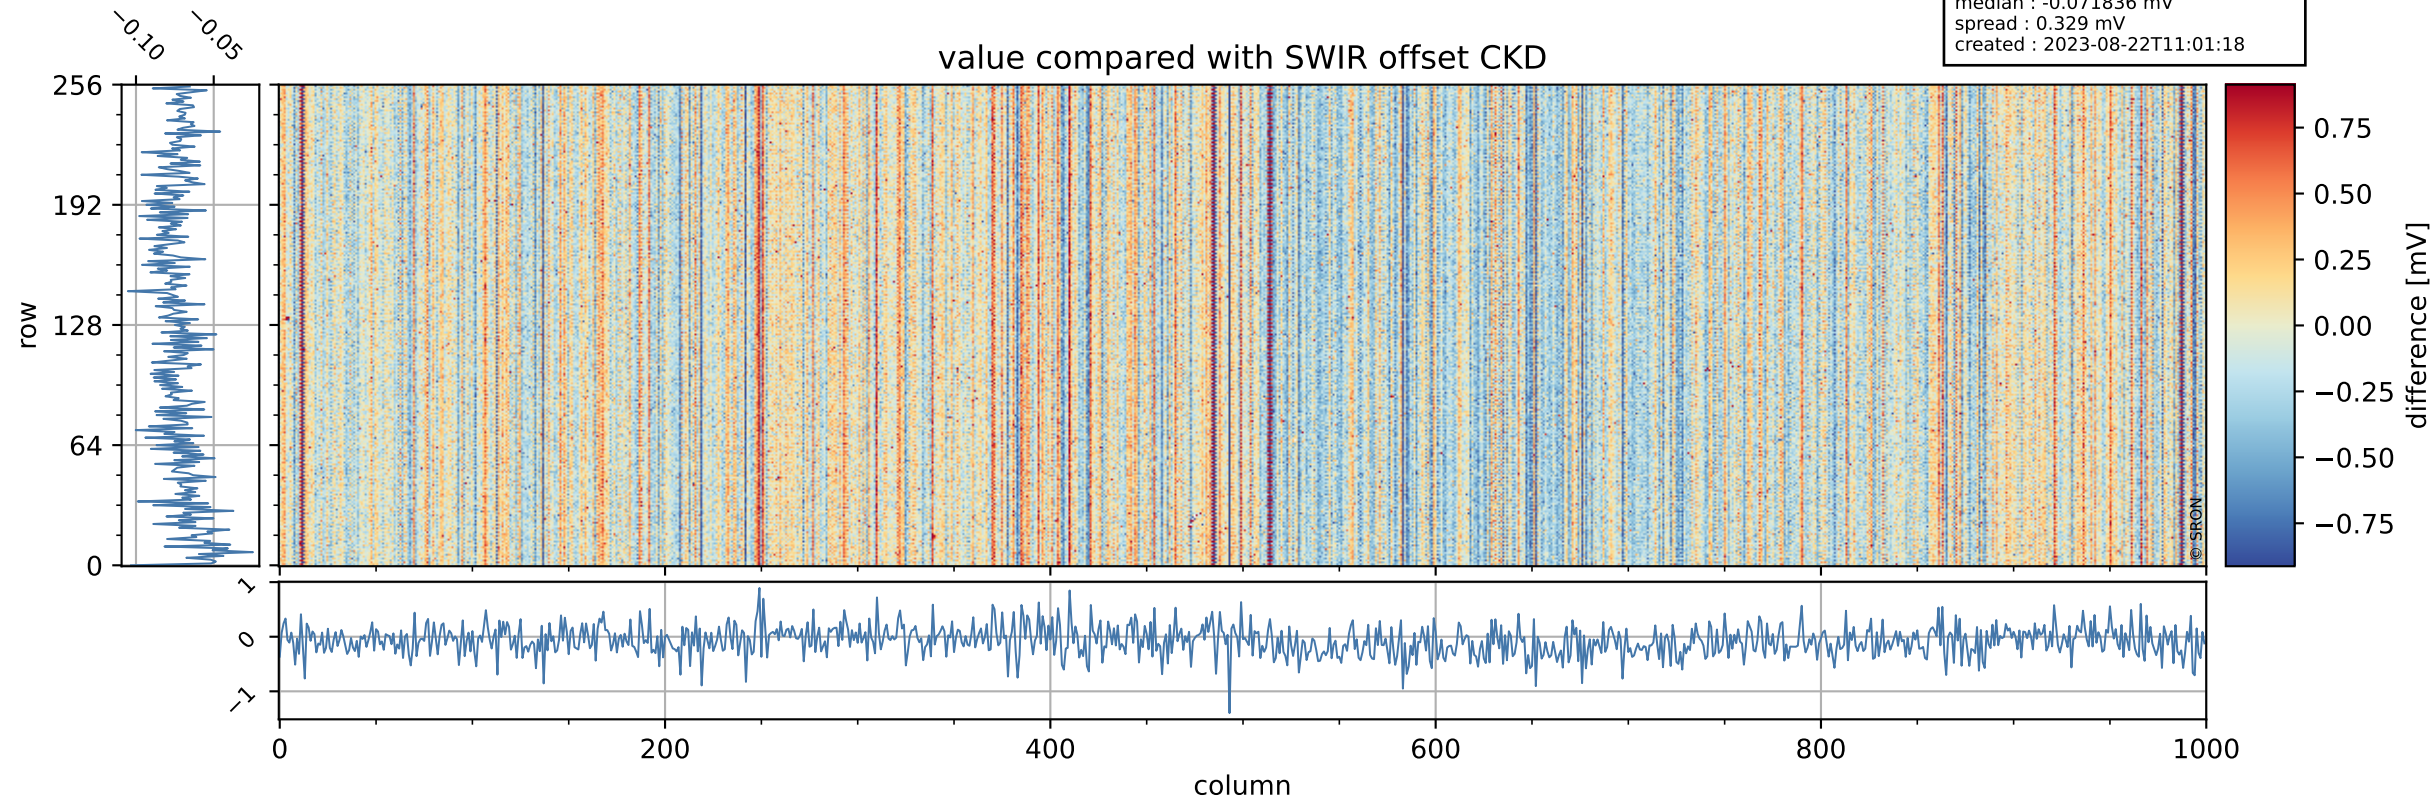

Tropomi SWIR offset (beta nominal)

orbits : 18 in [5347, 5392]
coverage : 2018-10-25 / 2018-10-28
median : 0.52595 V
spread : 0.035927 V
created : 2023-08-22T11:01:17

value detector map

Tropomi SWIR offset (beta nominal)

orbits : 18 in [5347, 5392]
coverage : 2018-10-25 / 2018-10-28
median : 30.139 μV
spread : 18.124 μV
created : 2023-08-22T11:01:17

Tropomi SWIR offset (beta nominal)

orbits : 18 in [5347, 5392]
coverage : 2018-10-25 / 2018-10-28
median : -0.071836 mV
spread : 0.329 mV
created : 2023-08-22T11:01:18

value compared with SWIR offset CKD

Tropomi SWIR offset (beta nominal) ground-tracks of Sentinel-5P

orbits : 18 in [5347, 5392]
coverage : 2018-10-25 / 2018-10-28
created : 2023-08-22T11:01:18

Tropomi SWIR offset (beta nominal)

orbits : [1867, 5392]
coverage : 2018-02-20 / 2018-10-28
created : 2023-08-22T11:01:18

trend of detector median & temperatures