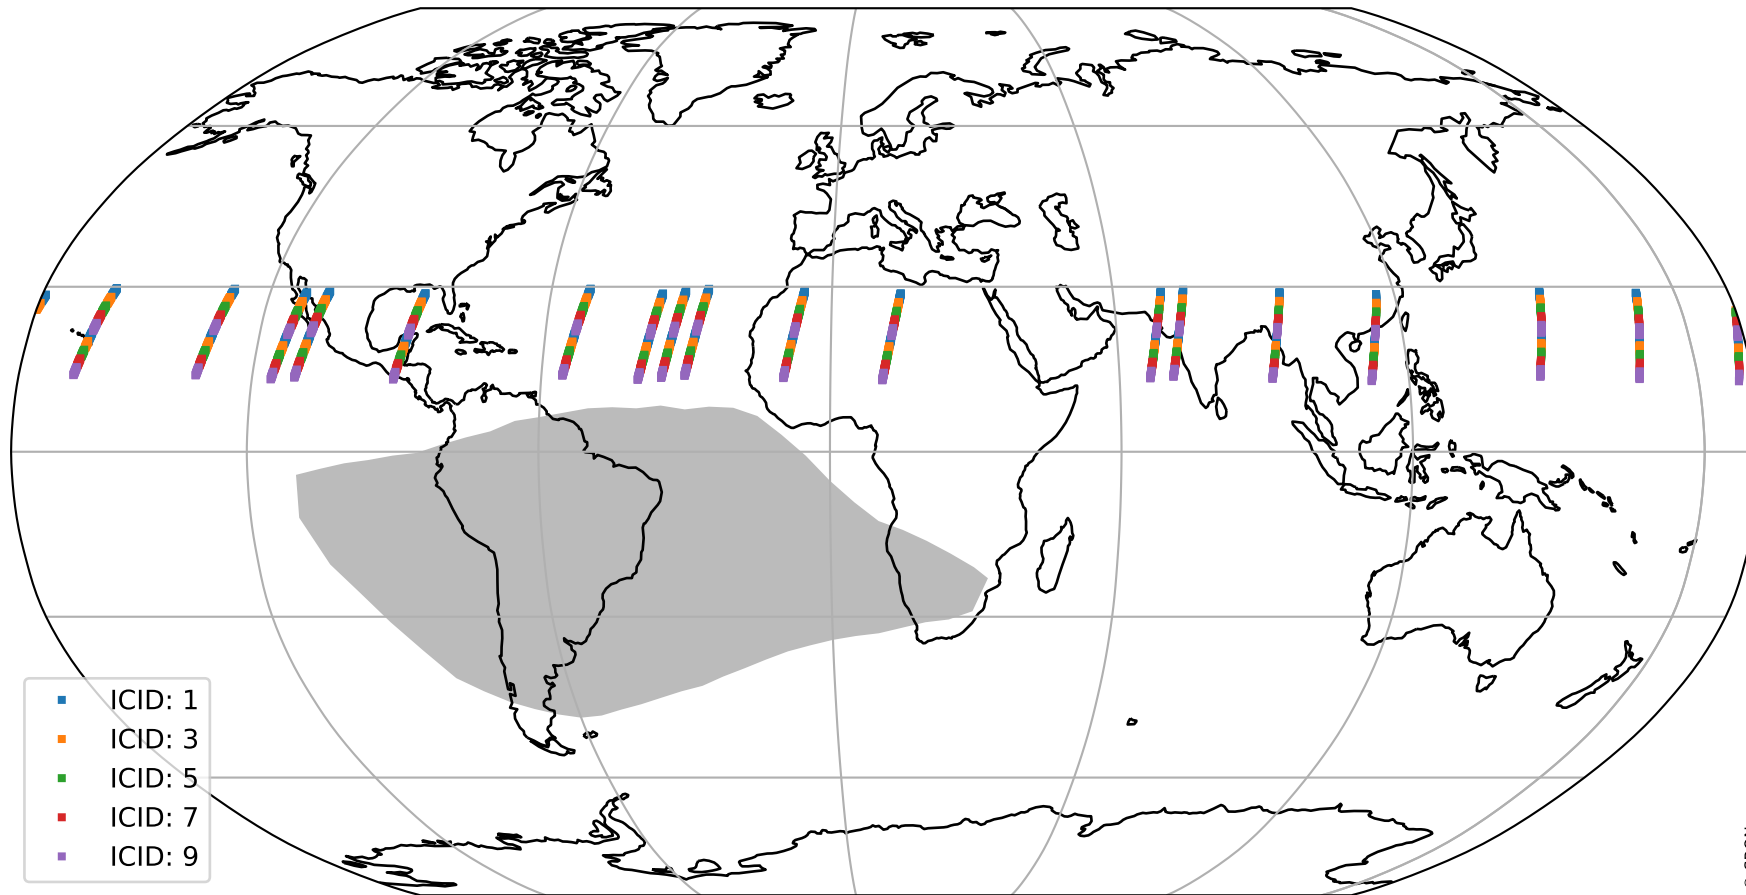

Tropomi SWIR offset (beta nominal)

orbits : 18 in [5347, 5392]
coverage : 2018-10-25 / 2018-10-28
median : 0.52595 V
spread : 0.035927 V
created : 2023-08-22T11:01:17

value detector map

Tropomi SWIR offset (beta nominal)

orbits : 18 in [5347, 5392]
coverage : 2018-10-25 / 2018-10-28
median : 30.139 μV
spread : 18.124 μV
created : 2023-08-22T11:01:17

Tropomi SWIR offset (beta nominal)

orbits : 18 in [5347, 5392]
coverage : 2018-10-25 / 2018-10-28
median : -0.071836 mV
spread : 0.329 mV
created : 2023-08-22T11:01:18

value compared with SWIR offset CKD

Tropomi SWIR offset (beta nominal) ground-tracks of Sentinel-5P

orbits : 18 in [5347, 5392]
coverage : 2018-10-25 / 2018-10-28
created : 2023-08-22T11:01:18

Tropomi SWIR offset (beta nominal)

orbits : [1867, 5392]
coverage : 2018-02-20 / 2018-10-28
created : 2023-08-22T11:01:18

trend of detector median & temperatures