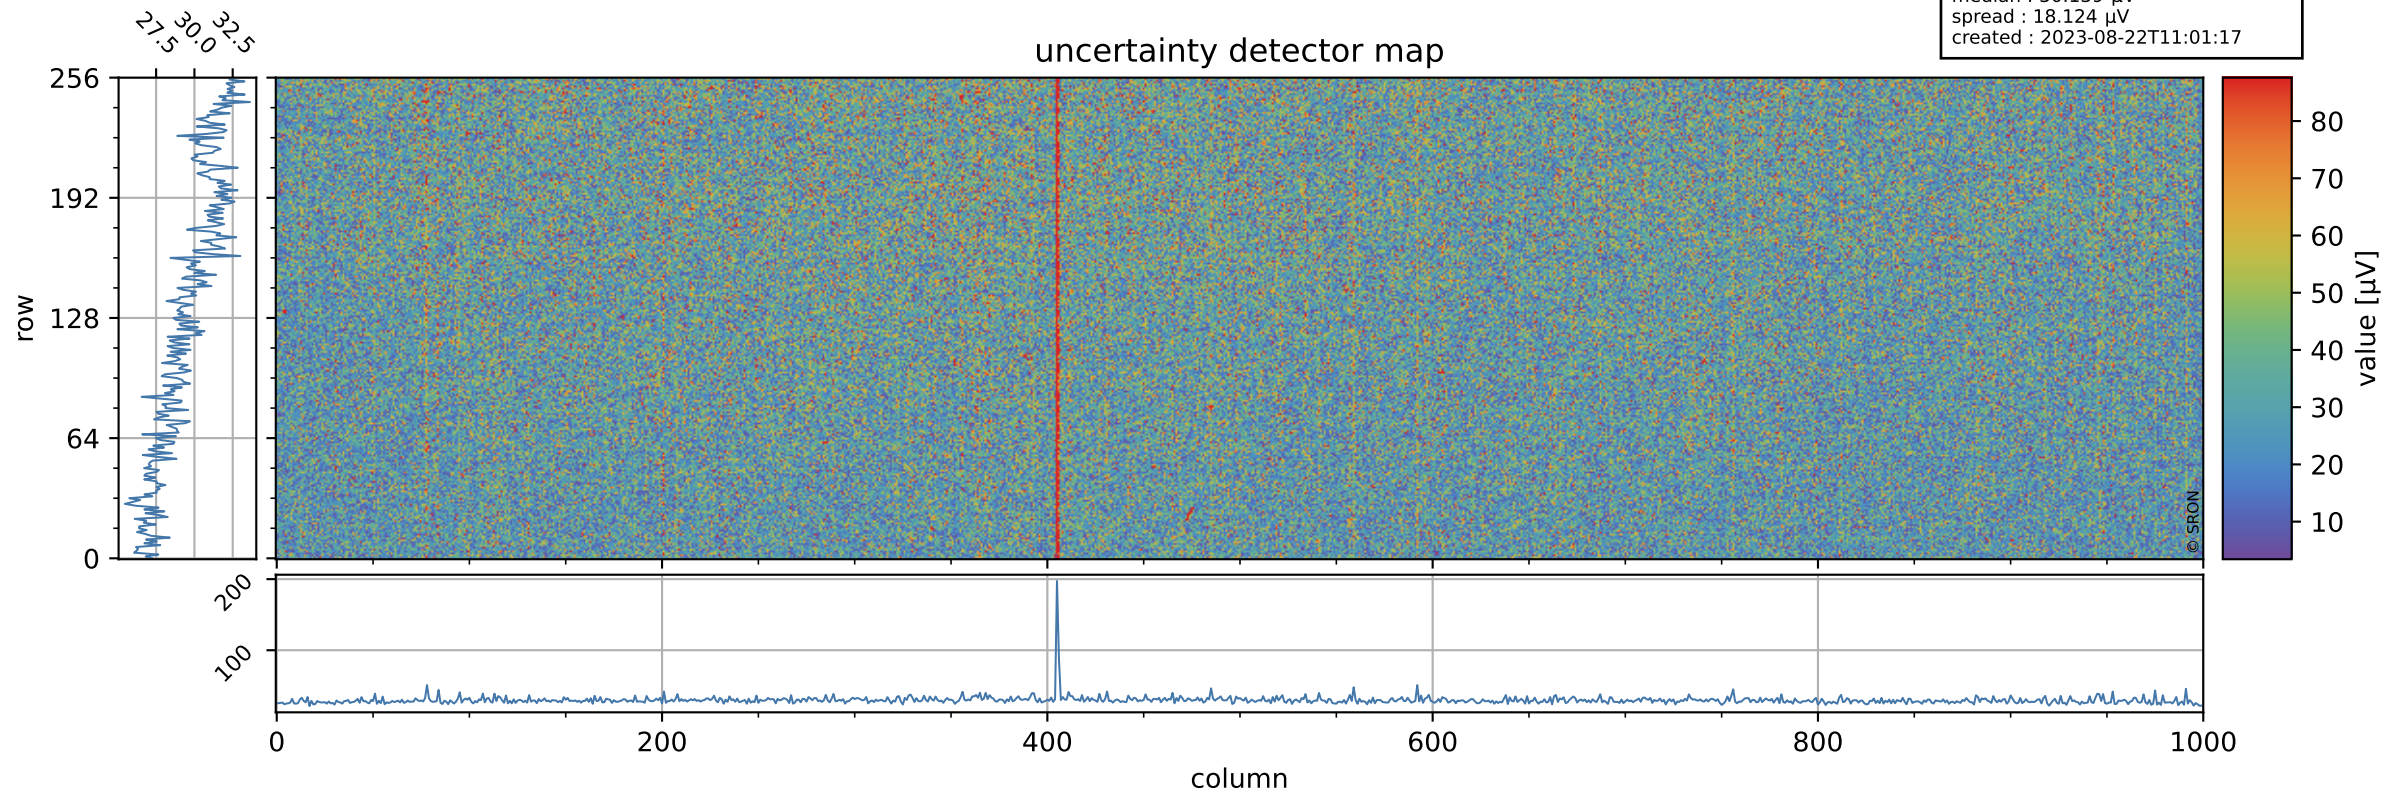

Tropomi SWIR offset (beta nominal)

orbits : 18 in [5347, 5392]
coverage : 2018-10-25 / 2018-10-28
median : 0.52595 V
spread : 0.035927 V
created : 2023-08-22T11:01:17

value detector map

Tropomi SWIR offset (beta nominal)

orbits : 18 in [5347, 5392]
coverage : 2018-10-25 / 2018-10-28
median : 30.139 μV
spread : 18.124 μV
created : 2023-08-22T11:01:17

Tropomi SWIR offset (beta nominal)

orbits : 18 in [5347, 5392]
coverage : 2018-10-25 / 2018-10-28
median : -0.071836 mV
spread : 0.329 mV
created : 2023-08-22T11:01:18

value compared with SWIR offset CKD

Tropomi SWIR offset (beta nominal) ground-tracks of Sentinel-5P

orbits : 18 in [5347, 5392]
coverage : 2018-10-25 / 2018-10-28
created : 2023-08-22T11:01:18

Tropomi SWIR offset (beta nominal)

orbits : [1867, 5392]
coverage : 2018-02-20 / 2018-10-28
created : 2023-08-22T11:01:18

trend of detector median & temperatures