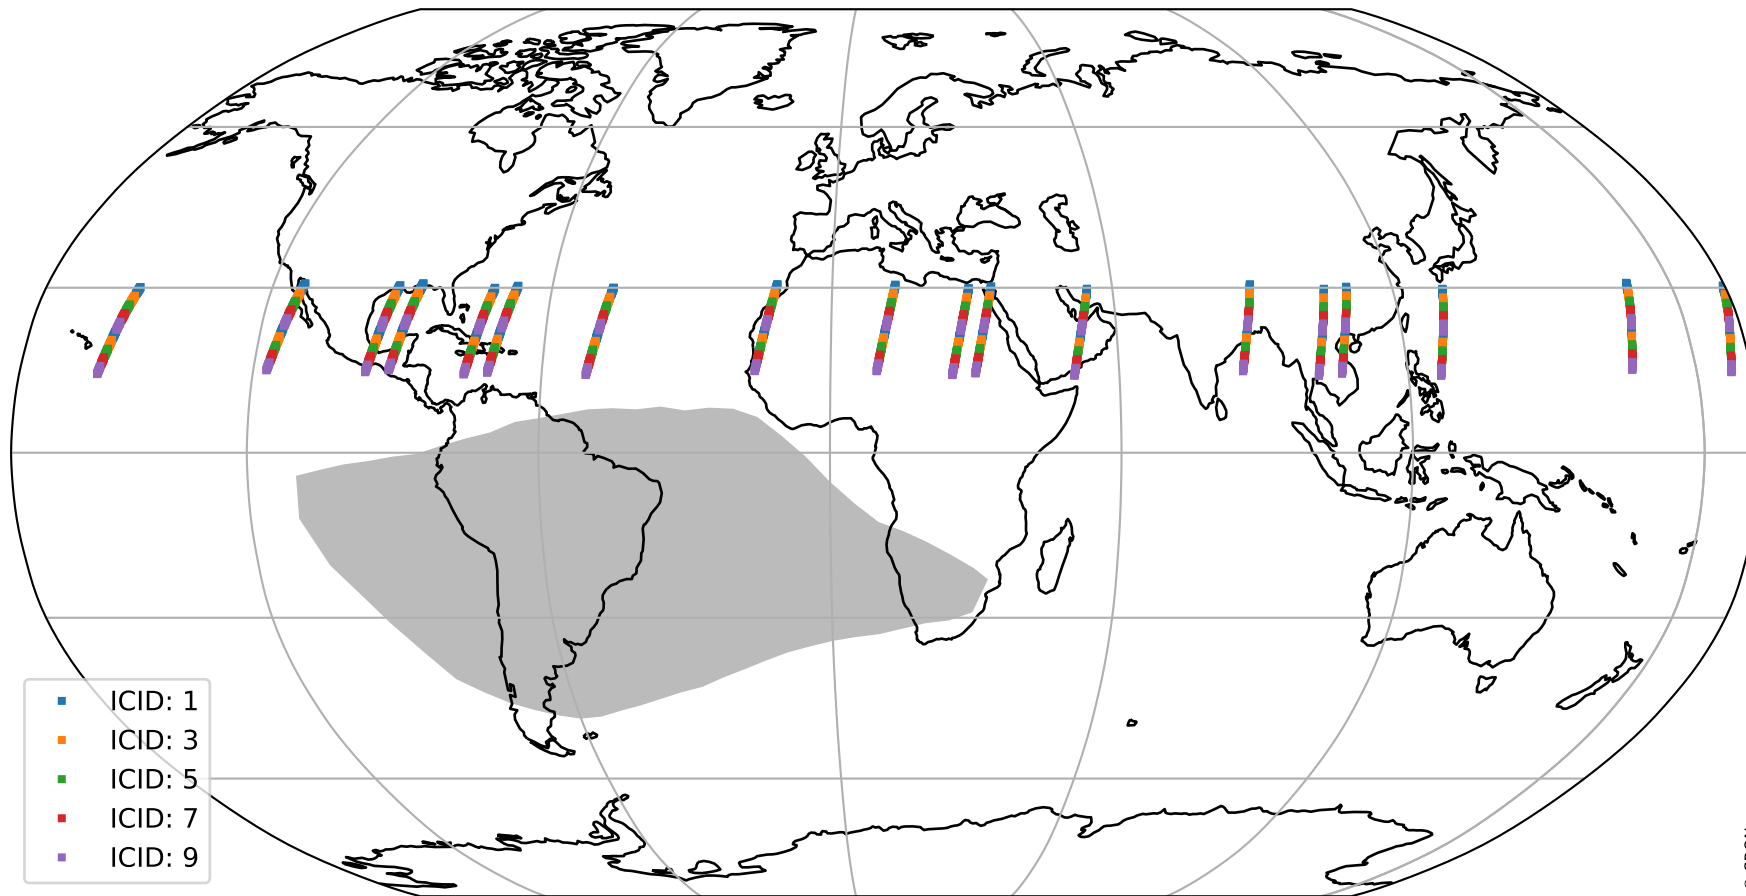

Tropomi SWIR offset (beta nominal)

orbits : 18 in [5392, 5437]
coverage : 2018-10-28 / 2018-10-31
median : 0.52594 V
spread : 0.035927 V
created : 2023-08-22T11:01:19

value detector map

Tropomi SWIR offset (beta nominal)

orbits : 18 in [5392, 5437]
coverage : 2018-10-28 / 2018-10-31
median : 30.552 μV
spread : 18.509 μV
created : 2023-08-22T11:01:19

Tropomi SWIR offset (beta nominal)

orbits : 18 in [5392, 5437]
coverage : 2018-10-28 / 2018-10-31
median : -0.082826 mV
spread : 0.32873 mV
created : 2023-08-22T11:01:19

value compared with SWIR offset CKD

Tropomi SWIR offset (beta nominal) ground-tracks of Sentinel-5P

orbits : 18 in [5392, 5437]
coverage : 2018-10-28 / 2018-10-31
created : 2023-08-22T11:01:20

Tropomi SWIR offset (beta nominal)

orbits : [1867, 5437]
coverage : 2018-02-20 / 2018-10-31
created : 2023-08-22T11:01:20

trend of detector median & temperatures