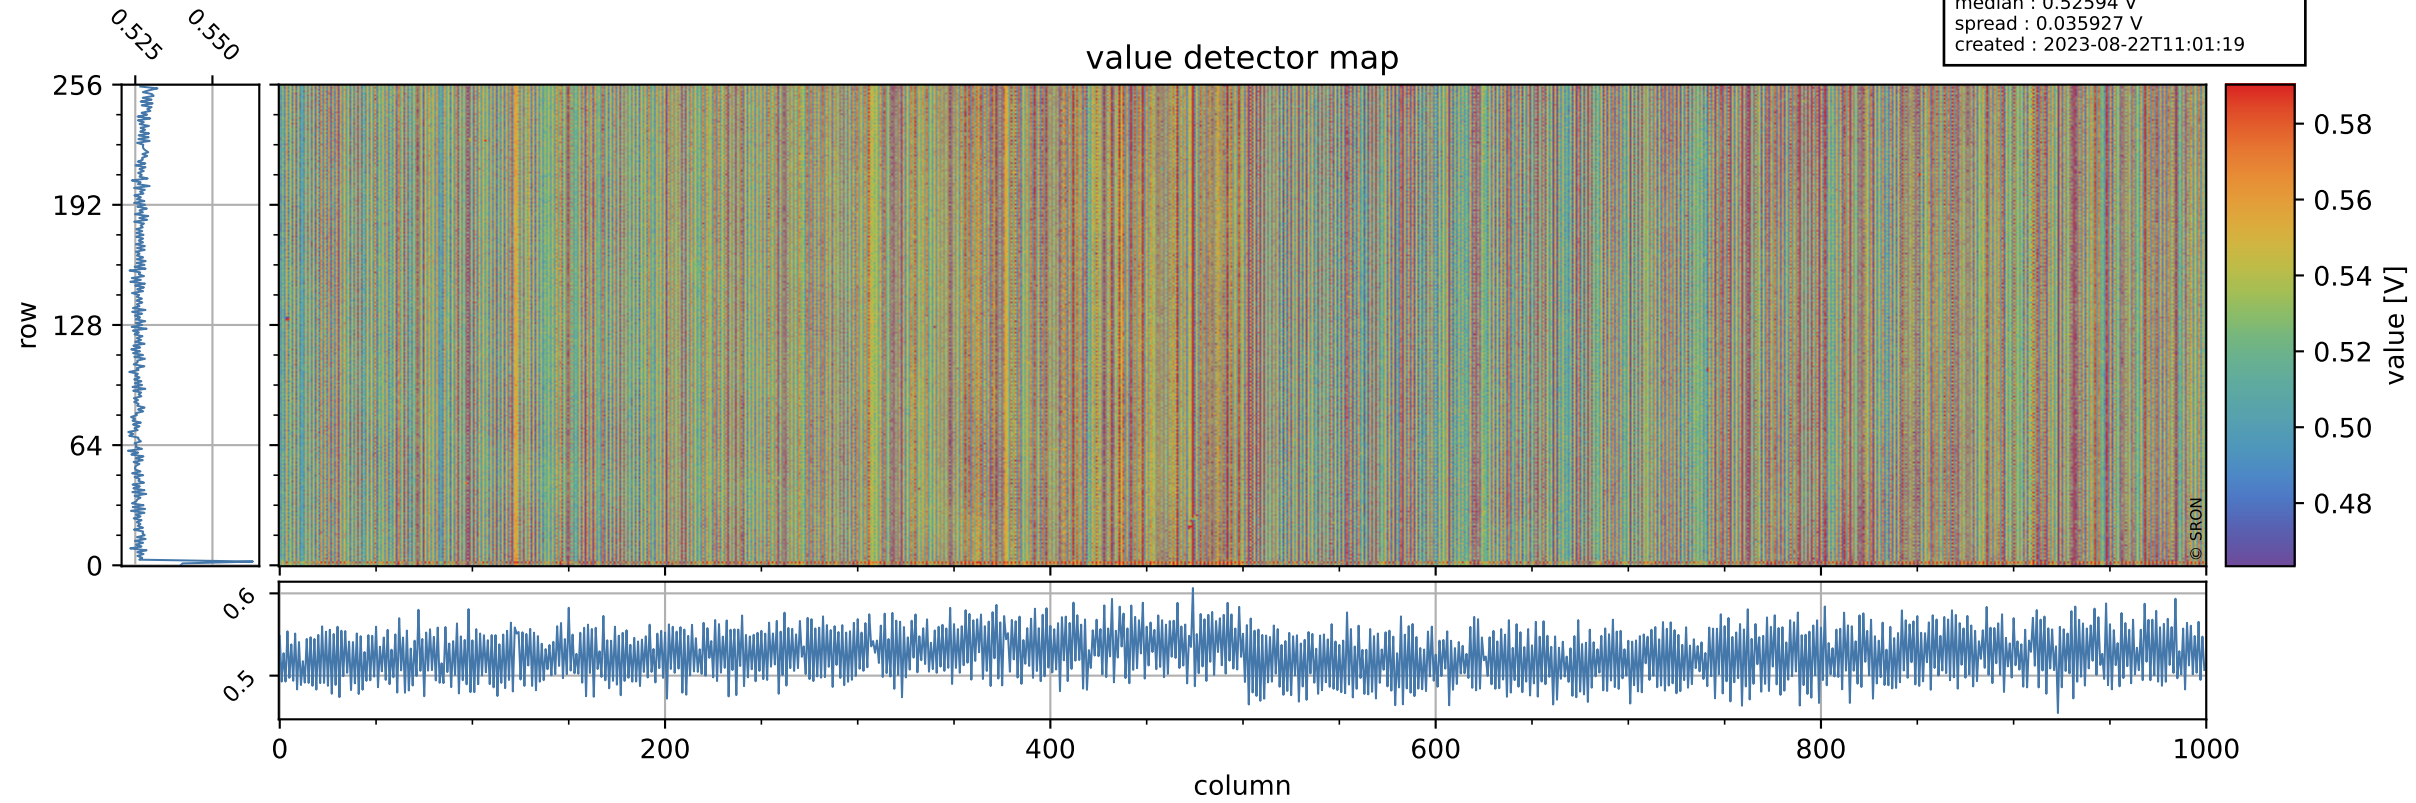

Tropomi SWIR offset (beta nominal)

orbits : 18 in [5392, 5437]
coverage : 2018-10-28 / 2018-10-31
median : 0.52594 V
spread : 0.035927 V
created : 2023-08-22T11:01:19

value detector map

Tropomi SWIR offset (beta nominal)

orbits : 18 in [5392, 5437]
coverage : 2018-10-28 / 2018-10-31
median : 30.552 μV
spread : 18.509 μV
created : 2023-08-22T11:01:19

Tropomi SWIR offset (beta nominal)

orbits : 18 in [5392, 5437]
coverage : 2018-10-28 / 2018-10-31
median : -0.082826 mV
spread : 0.32873 mV
created : 2023-08-22T11:01:19

value compared with SWIR offset CKD

Tropomi SWIR offset (beta nominal) ground-tracks of Sentinel-5P

orbits : 18 in [5392, 5437]
coverage : 2018-10-28 / 2018-10-31
created : 2023-08-22T11:01:20

Tropomi SWIR offset (beta nominal)

orbits : [1867, 5437]
coverage : 2018-02-20 / 2018-10-31
created : 2023-08-22T11:01:20

trend of detector median & temperatures