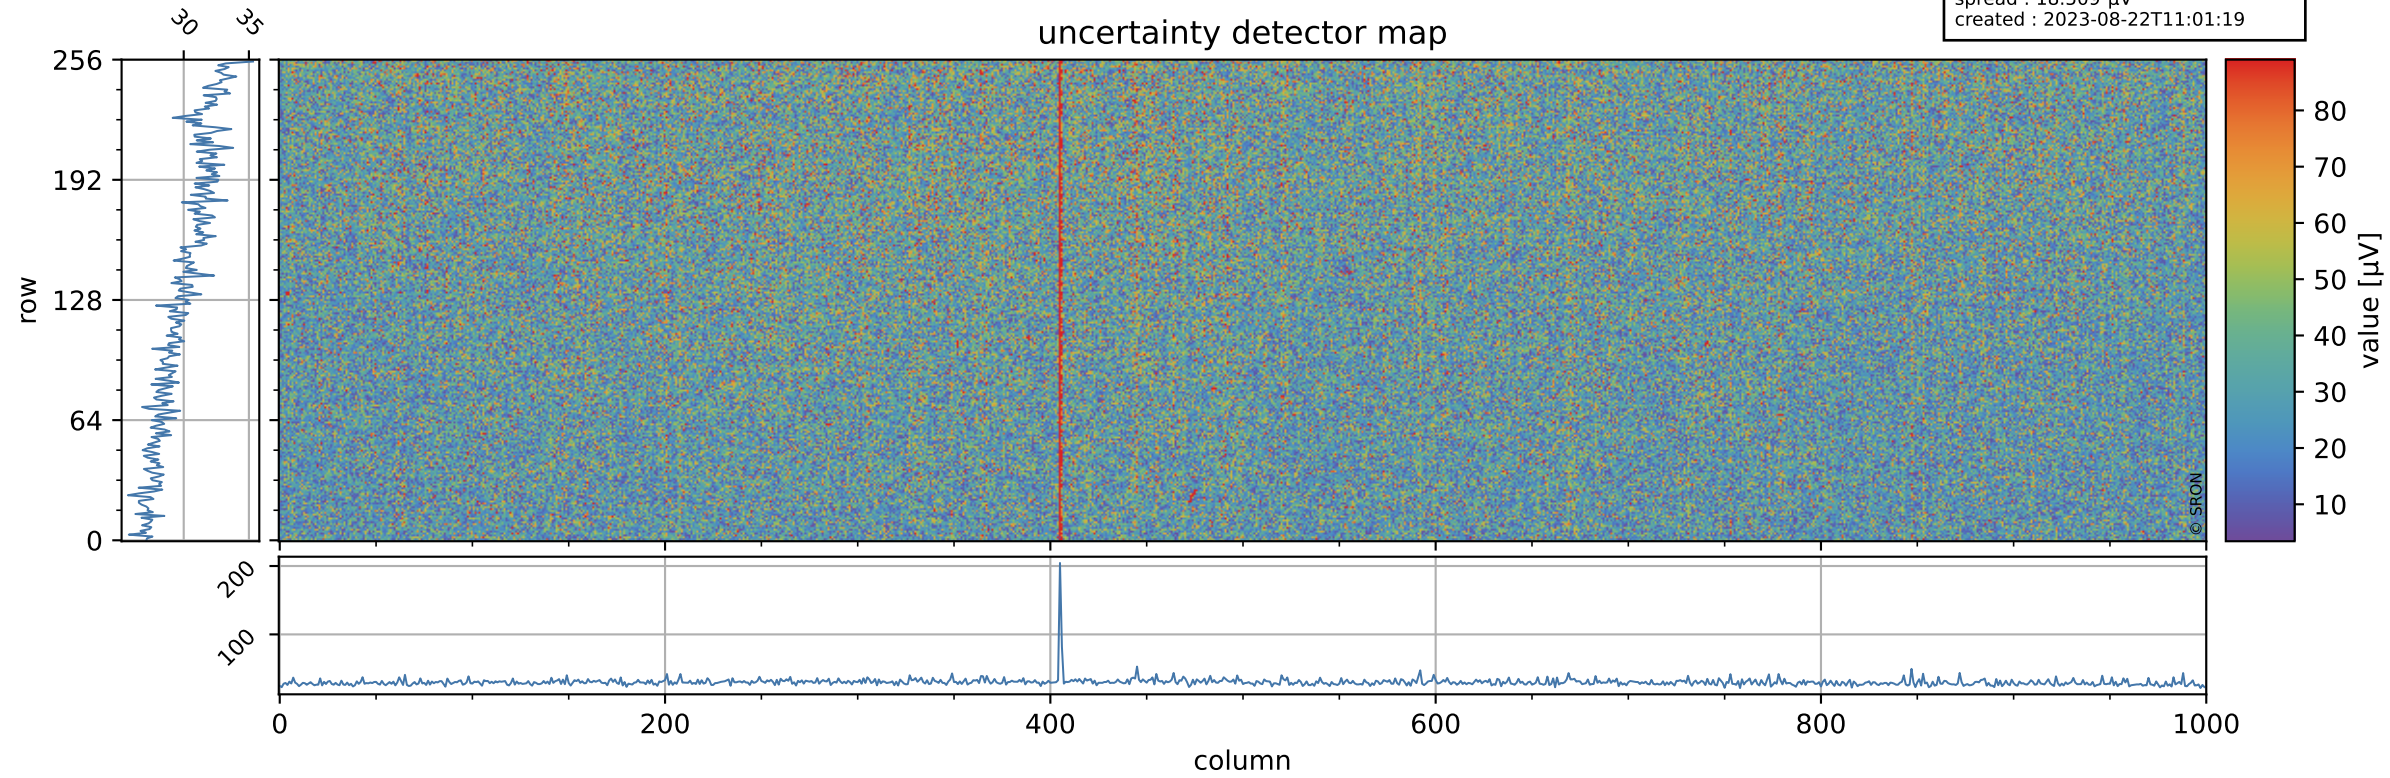

Tropomi SWIR offset (beta nominal)

orbits : 18 in [5392, 5437]
coverage : 2018-10-28 / 2018-10-31
median : 0.52594 V
spread : 0.035927 V
created : 2023-08-22T11:01:19

value detector map

Tropomi SWIR offset (beta nominal)

orbits : 18 in [5392, 5437]
coverage : 2018-10-28 / 2018-10-31
median : 30.552 μV
spread : 18.509 μV
created : 2023-08-22T11:01:19

Tropomi SWIR offset (beta nominal)

orbits : 18 in [5392, 5437]
coverage : 2018-10-28 / 2018-10-31
median : -0.082826 mV
spread : 0.32873 mV
created : 2023-08-22T11:01:19

value compared with SWIR offset CKD

Tropomi SWIR offset (beta nominal) ground-tracks of Sentinel-5P

orbits : 18 in [5392, 5437]
coverage : 2018-10-28 / 2018-10-31
created : 2023-08-22T11:01:20

Tropomi SWIR offset (beta nominal)

orbits : [1867, 5437]
coverage : 2018-02-20 / 2018-10-31
created : 2023-08-22T11:01:20

trend of detector median & temperatures