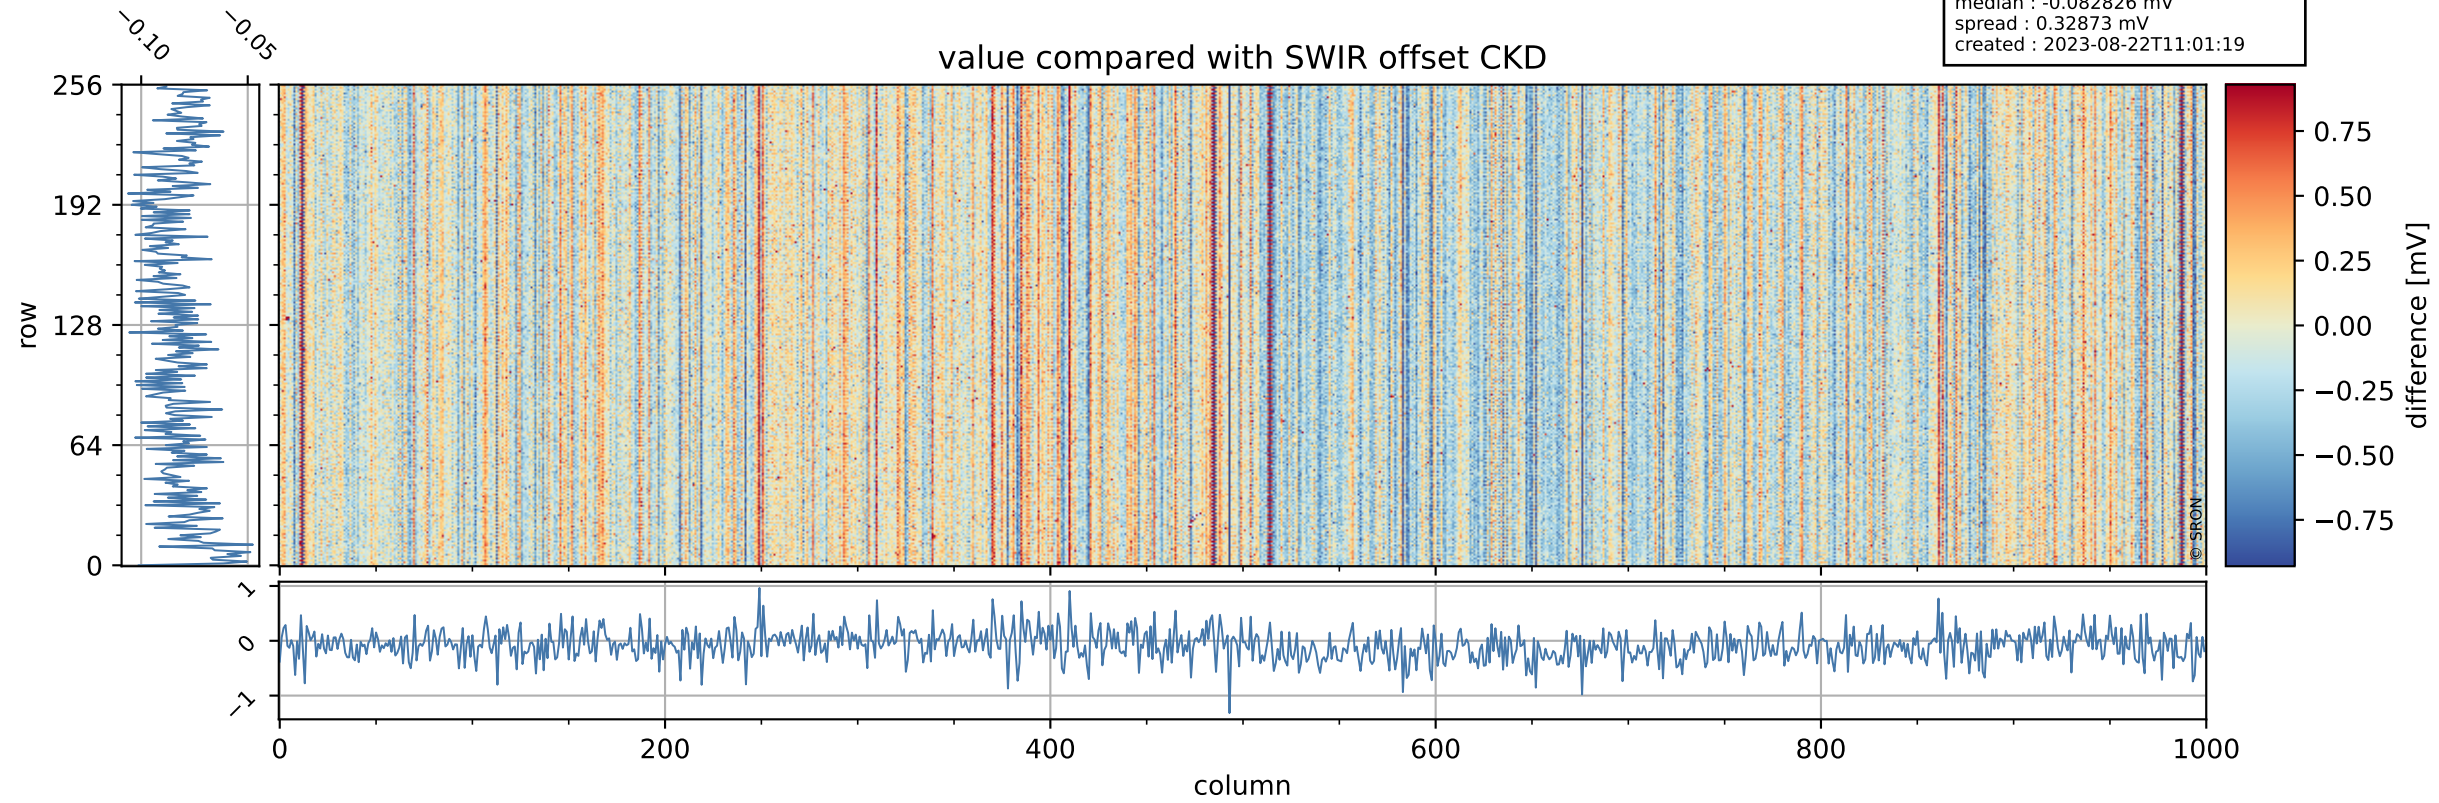

Tropomi SWIR offset (beta nominal)

orbits : 18 in [5392, 5437]
coverage : 2018-10-28 / 2018-10-31
median : 0.52594 V
spread : 0.035927 V
created : 2023-08-22T11:01:19

value detector map

Tropomi SWIR offset (beta nominal)

orbits : 18 in [5392, 5437]
coverage : 2018-10-28 / 2018-10-31
median : 30.552 μV
spread : 18.509 μV
created : 2023-08-22T11:01:19

Tropomi SWIR offset (beta nominal)

orbits : 18 in [5392, 5437]
coverage : 2018-10-28 / 2018-10-31
median : -0.082826 mV
spread : 0.32873 mV
created : 2023-08-22T11:01:19

value compared with SWIR offset CKD

Tropomi SWIR offset (beta nominal) ground-tracks of Sentinel-5P

orbits : 18 in [5392, 5437]
coverage : 2018-10-28 / 2018-10-31
created : 2023-08-22T11:01:20

Tropomi SWIR offset (beta nominal)

orbits : [1867, 5437]
coverage : 2018-02-20 / 2018-10-31
created : 2023-08-22T11:01:20

trend of detector median & temperatures