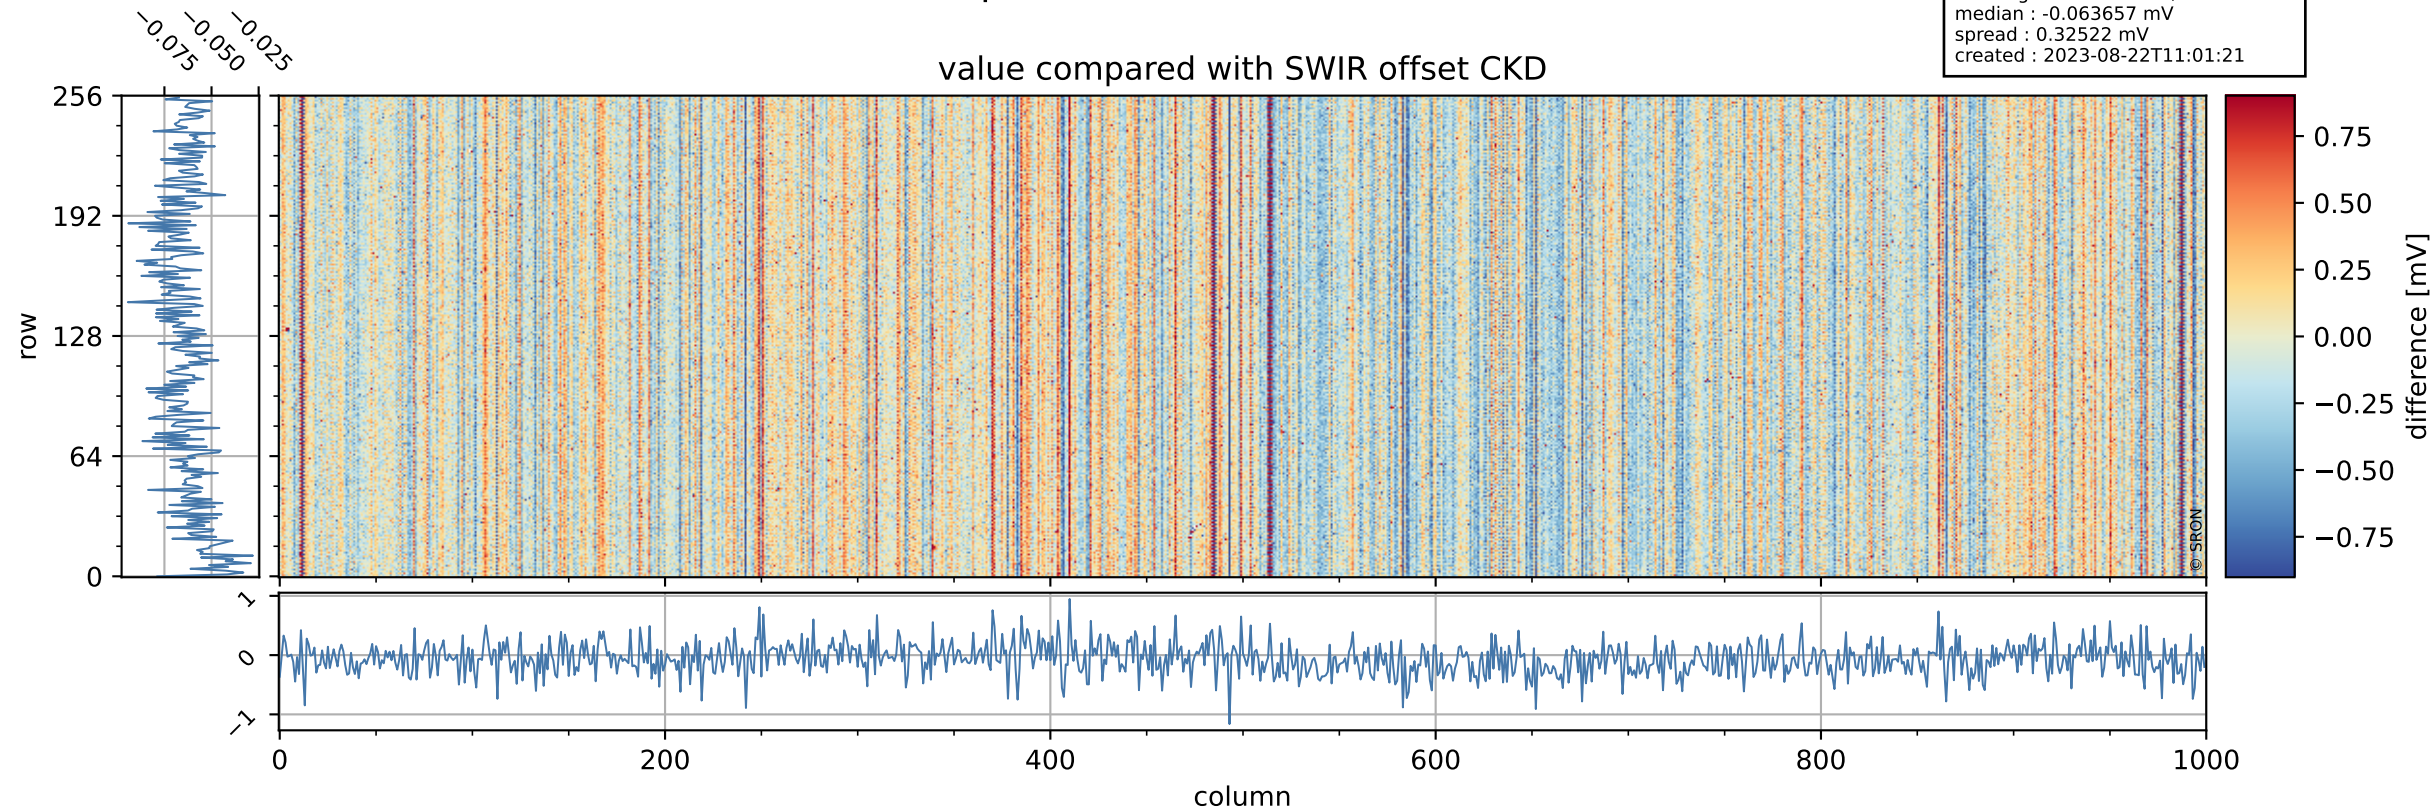

Tropomi SWIR offset (beta nominal)

orbits : 19 in [5437, 5482]
coverage : 2018-10-31 / 2018-11-03
median : 0.52596 V
spread : 0.035927 V
created : 2023-08-22T11:01:21

value detector map

Tropomi SWIR offset (beta nominal)

orbits : 19 in [5437, 5482]
coverage : 2018-10-31 / 2018-11-03
median : 29.945 μV
spread : 18.183 μV
created : 2023-08-22T11:01:21

Tropomi SWIR offset (beta nominal)

orbits : 19 in [5437, 5482]
coverage : 2018-10-31 / 2018-11-03
median : -0.063657 mV
spread : 0.32522 mV
created : 2023-08-22T11:01:21

value compared with SWIR offset CKD

Tropomi SWIR offset (beta nominal) ground-tracks of Sentinel-5P

orbits : 19 in [5437, 5482]
coverage : 2018-10-31 / 2018-11-03
created : 2023-08-22T11:01:22

Tropomi SWIR offset (beta nominal)

orbits : [1867, 5482]
coverage : 2018-02-20 / 2018-11-03
created : 2023-08-22T11:01:22

trend of detector median & temperatures