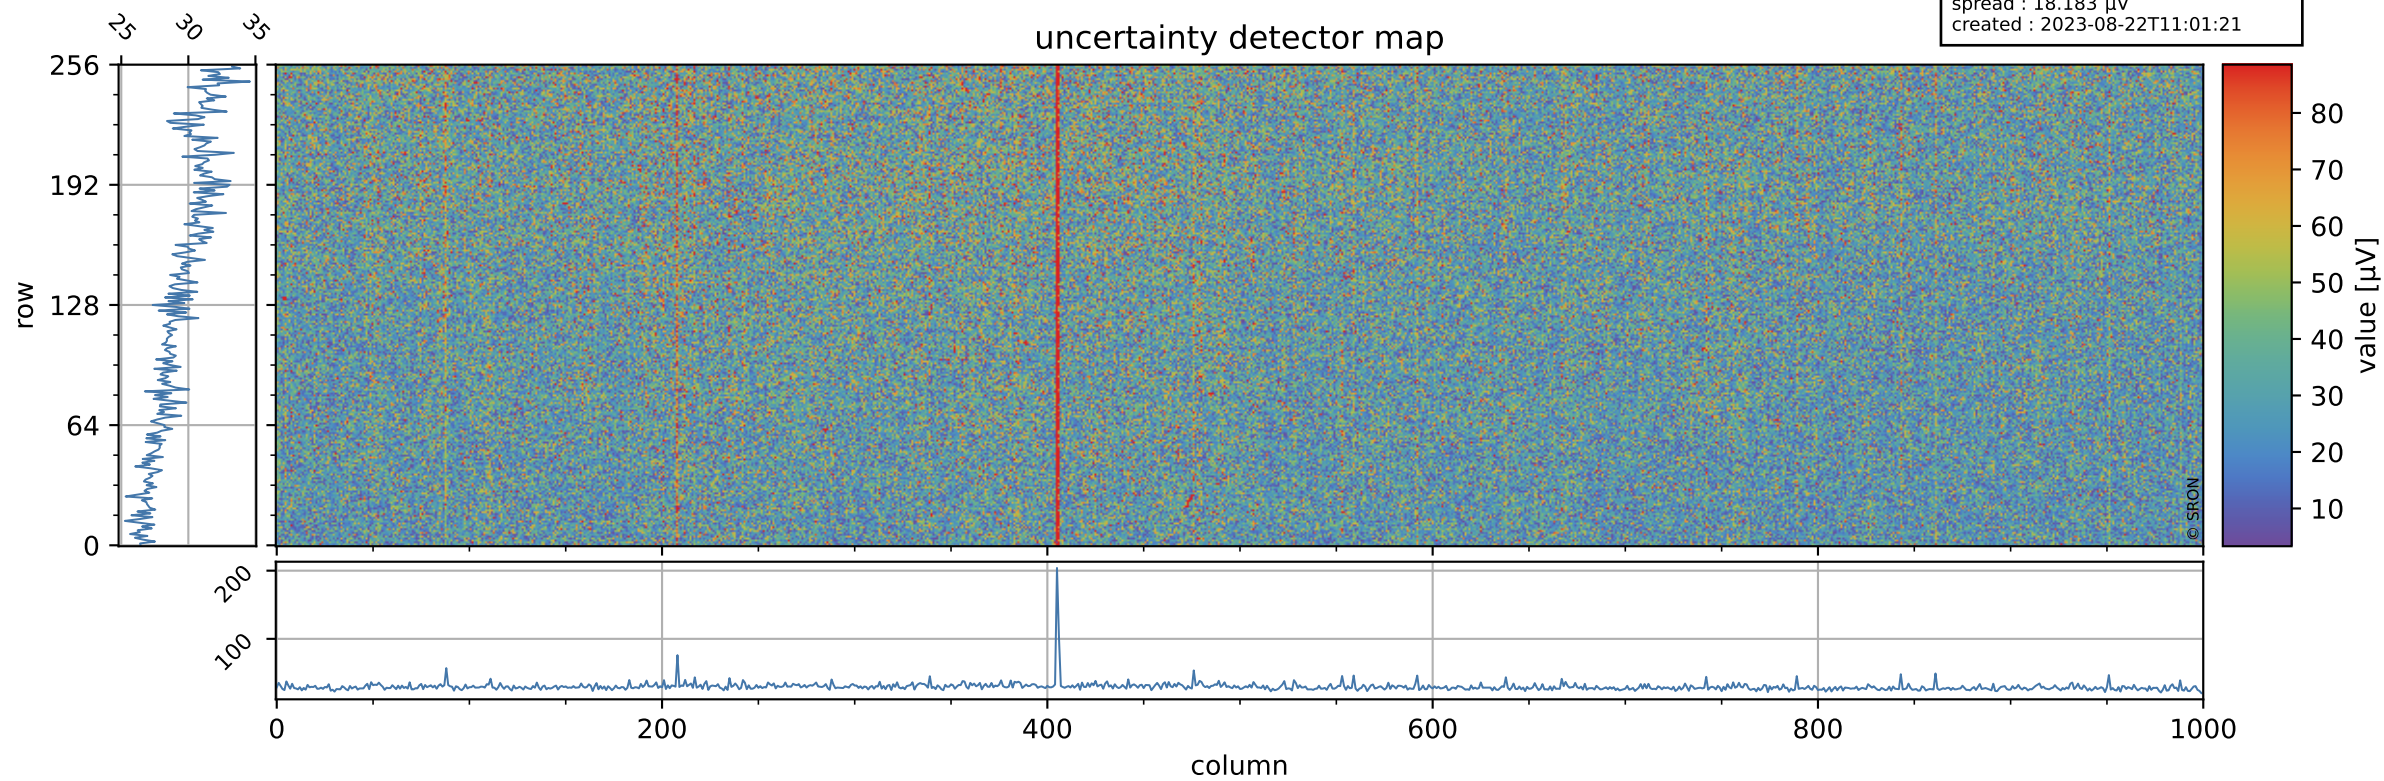

Tropomi SWIR offset (beta nominal)

orbits : 19 in [5437, 5482]
coverage : 2018-10-31 / 2018-11-03
median : 0.52596 V
spread : 0.035927 V
created : 2023-08-22T11:01:21

value detector map

Tropomi SWIR offset (beta nominal)

orbits : 19 in [5437, 5482]
coverage : 2018-10-31 / 2018-11-03
median : 29.945 μV
spread : 18.183 μV
created : 2023-08-22T11:01:21

Tropomi SWIR offset (beta nominal)

orbits : 19 in [5437, 5482]
coverage : 2018-10-31 / 2018-11-03
median : -0.063657 mV
spread : 0.32522 mV
created : 2023-08-22T11:01:21

value compared with SWIR offset CKD

Tropomi SWIR offset (beta nominal) ground-tracks of Sentinel-5P

orbits : 19 in [5437, 5482]
coverage : 2018-10-31 / 2018-11-03
created : 2023-08-22T11:01:22

Tropomi SWIR offset (beta nominal)

orbits : [1867, 5482]
coverage : 2018-02-20 / 2018-11-03
created : 2023-08-22T11:01:22

trend of detector median & temperatures