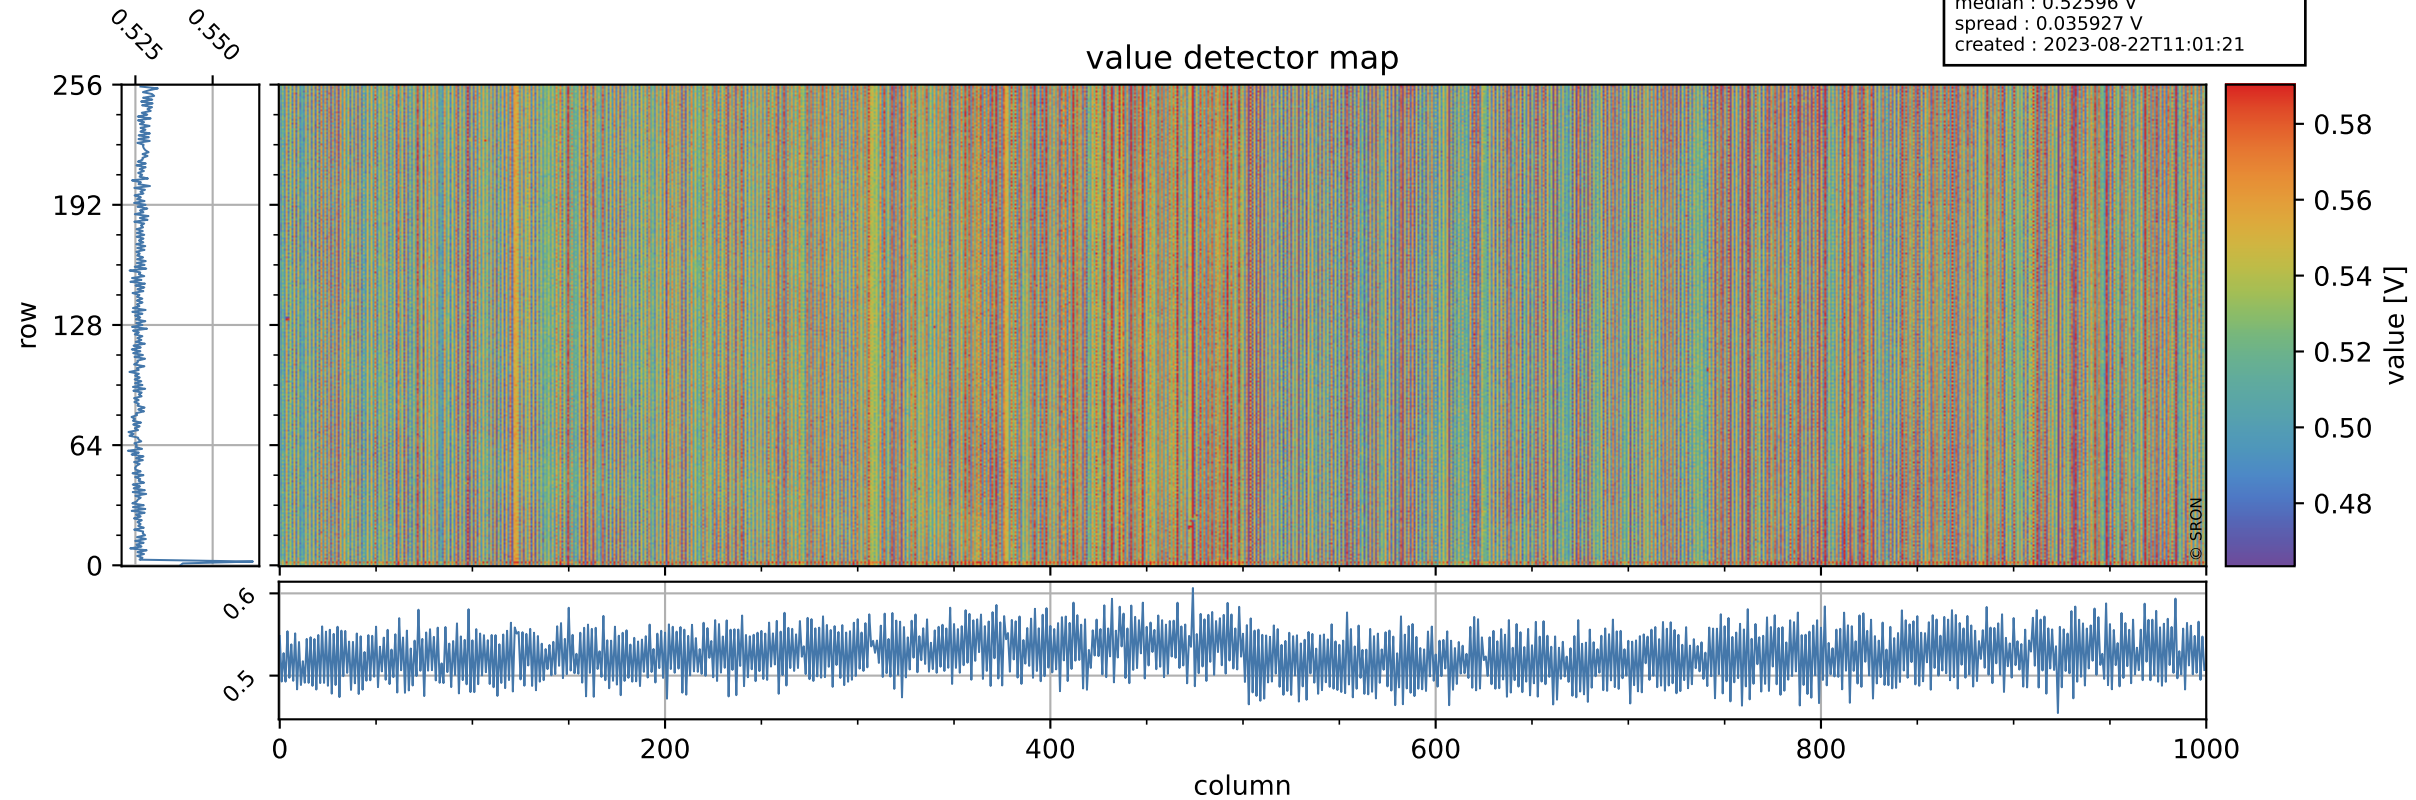

Tropomi SWIR offset (beta nominal)

orbits : 19 in [5437, 5482]
coverage : 2018-10-31 / 2018-11-03
median : 0.52596 V
spread : 0.035927 V
created : 2023-08-22T11:01:21

value detector map

Tropomi SWIR offset (beta nominal)

orbits : 19 in [5437, 5482]
coverage : 2018-10-31 / 2018-11-03
median : 29.945 μV
spread : 18.183 μV
created : 2023-08-22T11:01:21

Tropomi SWIR offset (beta nominal)

orbits : 19 in [5437, 5482]
coverage : 2018-10-31 / 2018-11-03
median : -0.063657 mV
spread : 0.32522 mV
created : 2023-08-22T11:01:21

value compared with SWIR offset CKD

Tropomi SWIR offset (beta nominal) ground-tracks of Sentinel-5P

orbits : 19 in [5437, 5482]
coverage : 2018-10-31 / 2018-11-03
created : 2023-08-22T11:01:22

Tropomi SWIR offset (beta nominal)

orbits : [1867, 5482]
coverage : 2018-02-20 / 2018-11-03
created : 2023-08-22T11:01:22

trend of detector median & temperatures