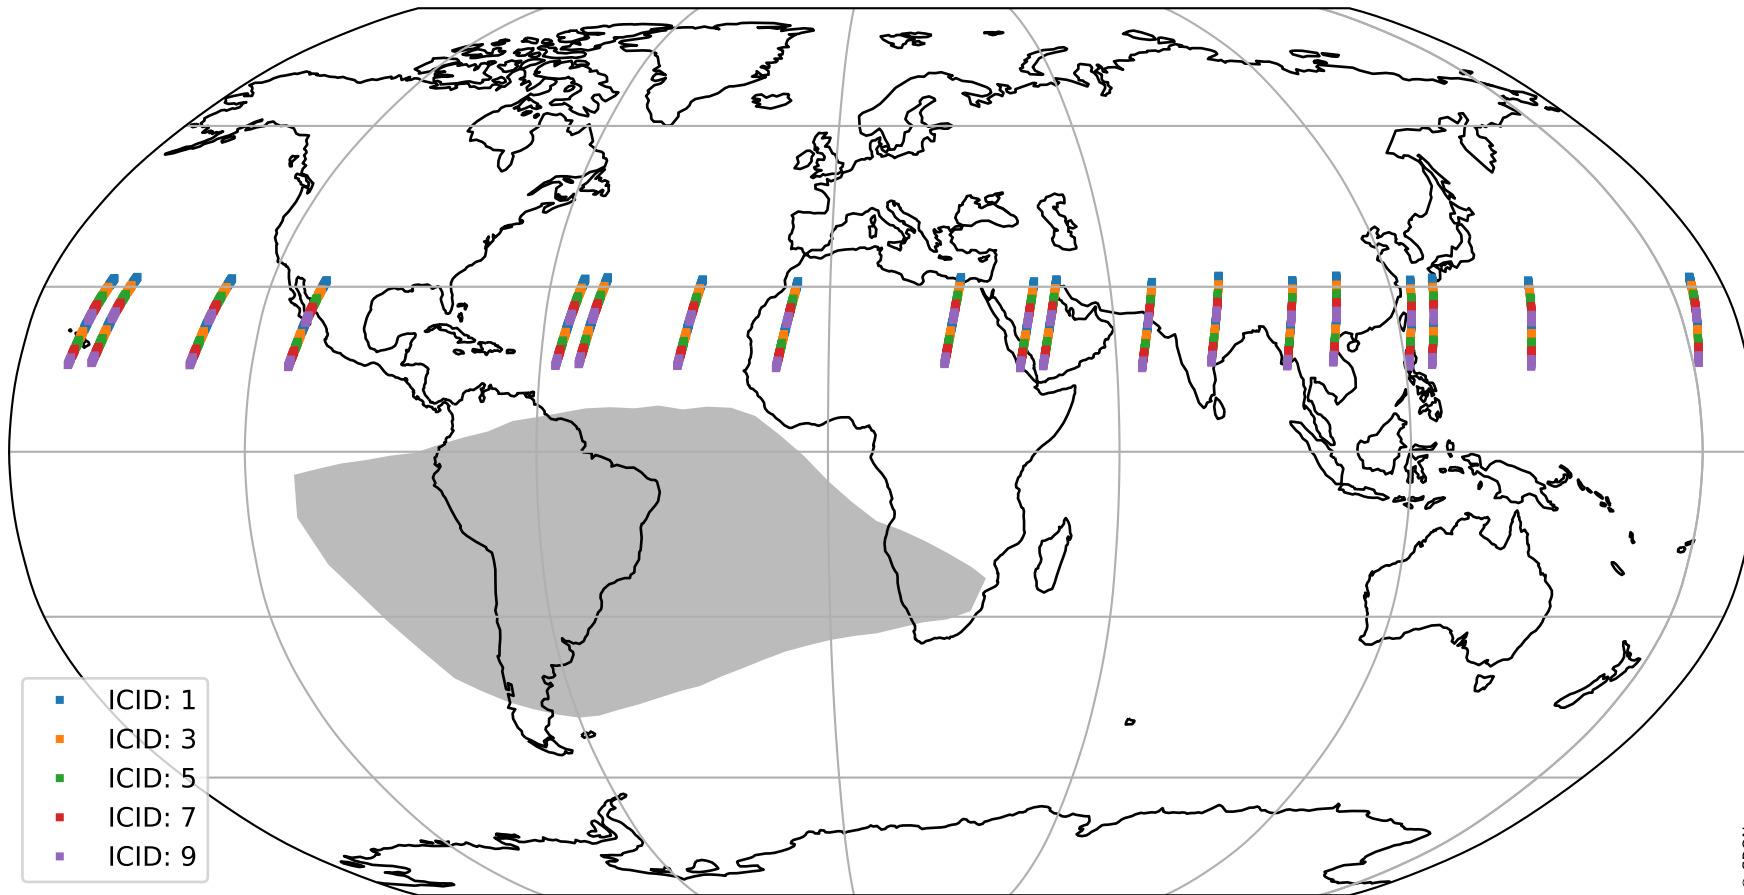

Tropomi SWIR offset (beta nominal)

orbits : 19 in [5437, 5482]
coverage : 2018-10-31 / 2018-11-03
median : 0.52596 V
spread : 0.035927 V
created : 2023-08-22T11:01:21

value detector map

Tropomi SWIR offset (beta nominal)

orbits : 19 in [5437, 5482]
coverage : 2018-10-31 / 2018-11-03
median : 29.945 μV
spread : 18.183 μV
created : 2023-08-22T11:01:21

Tropomi SWIR offset (beta nominal)

orbits : 19 in [5437, 5482]
coverage : 2018-10-31 / 2018-11-03
median : -0.063657 mV
spread : 0.32522 mV
created : 2023-08-22T11:01:21

value compared with SWIR offset CKD

Tropomi SWIR offset (beta nominal) ground-tracks of Sentinel-5P

orbits : 19 in [5437, 5482]
coverage : 2018-10-31 / 2018-11-03
created : 2023-08-22T11:01:22

Tropomi SWIR offset (beta nominal)

orbits : [1867, 5482]
coverage : 2018-02-20 / 2018-11-03
created : 2023-08-22T11:01:22

trend of detector median & temperatures