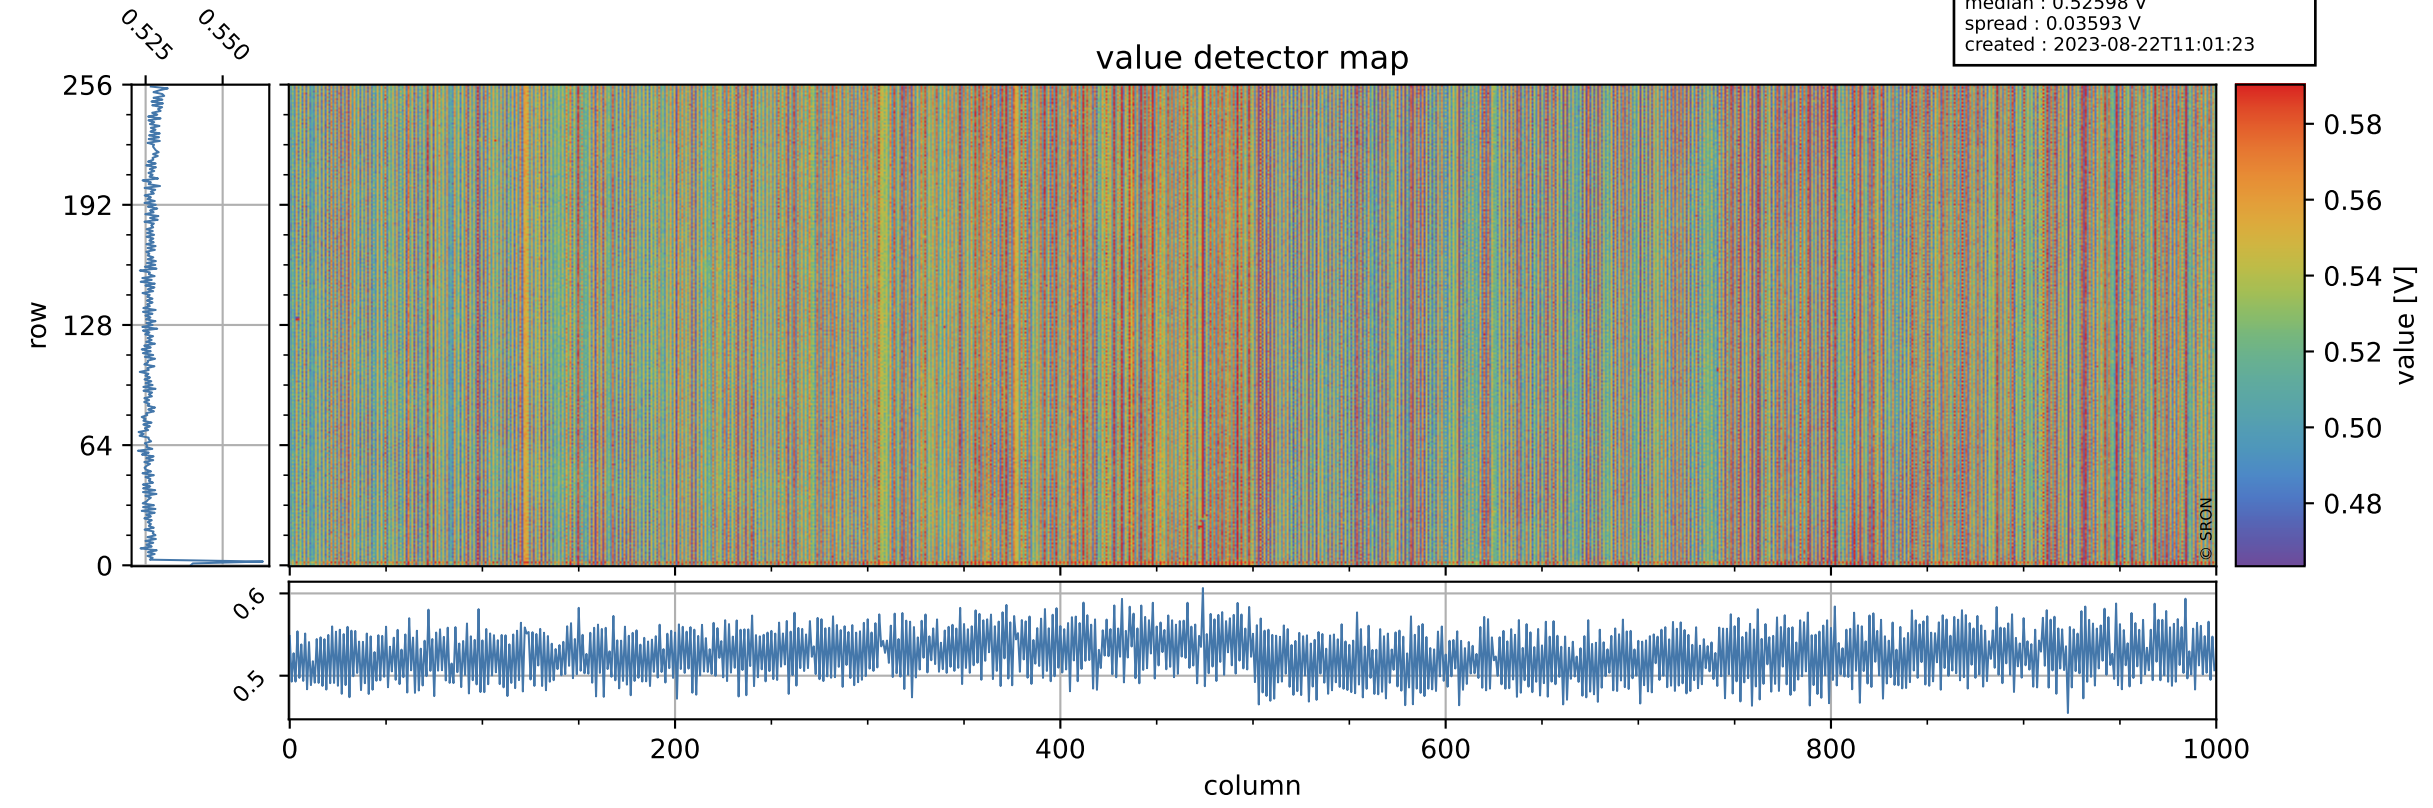

Tropomi SWIR offset (beta nominal)

orbits : 20 in [5482, 5527]
coverage : 2018-11-03 / 2018-11-06
median : 0.52598 V
spread : 0.03593 V
created : 2023-08-22T11:01:23

value detector map

Tropomi SWIR offset (beta nominal)

orbits : 20 in [5482, 5527]
coverage : 2018-11-03 / 2018-11-06
median : 29.534 μV
spread : 17.957 μV
created : 2023-08-22T11:01:23

Tropomi SWIR offset (beta nominal)

orbits : 20 in [5482, 5527]
coverage : 2018-11-03 / 2018-11-06
median : -0.042159 mV
spread : 0.32743 mV
created : 2023-08-22T11:01:23

value compared with SWIR offset CKD

Tropomi SWIR offset (beta nominal) ground-tracks of Sentinel-5P

orbits : 20 in [5482, 5527]
coverage : 2018-11-03 / 2018-11-06
created : 2023-08-22T11:01:23

Tropomi SWIR offset (beta nominal)

orbits : [1867, 5527]
coverage : 2018-02-20 / 2018-11-06
created : 2023-08-22T11:01:24

trend of detector median & temperatures