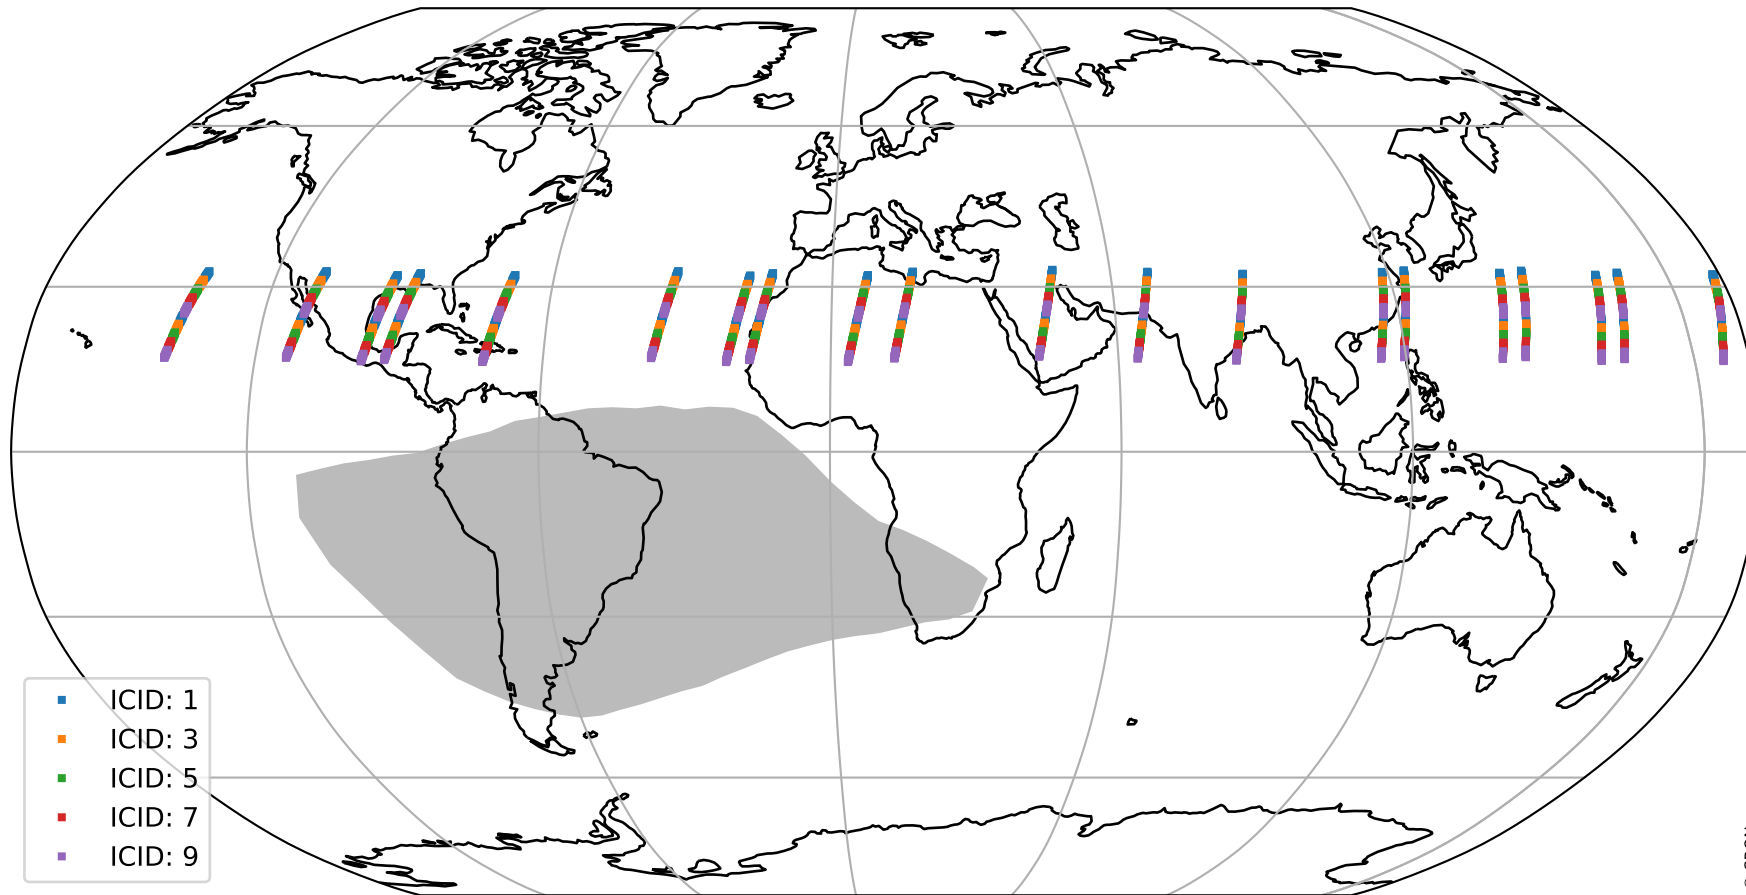

Tropomi SWIR offset (beta nominal)

orbits : 20 in [5482, 5527]
coverage : 2018-11-03 / 2018-11-06
median : 0.52598 V
spread : 0.03593 V
created : 2023-08-22T11:01:23

value detector map

Tropomi SWIR offset (beta nominal)

orbits : 20 in [5482, 5527]
coverage : 2018-11-03 / 2018-11-06
median : 29.534 μV
spread : 17.957 μV
created : 2023-08-22T11:01:23

Tropomi SWIR offset (beta nominal)

orbits : 20 in [5482, 5527]
coverage : 2018-11-03 / 2018-11-06
median : -0.042159 mV
spread : 0.32743 mV
created : 2023-08-22T11:01:23

value compared with SWIR offset CKD

Tropomi SWIR offset (beta nominal) ground-tracks of Sentinel-5P

orbits : 20 in [5482, 5527]
coverage : 2018-11-03 / 2018-11-06
created : 2023-08-22T11:01:23

Tropomi SWIR offset (beta nominal)

orbits : [1867, 5527]
coverage : 2018-02-20 / 2018-11-06
created : 2023-08-22T11:01:24

trend of detector median & temperatures