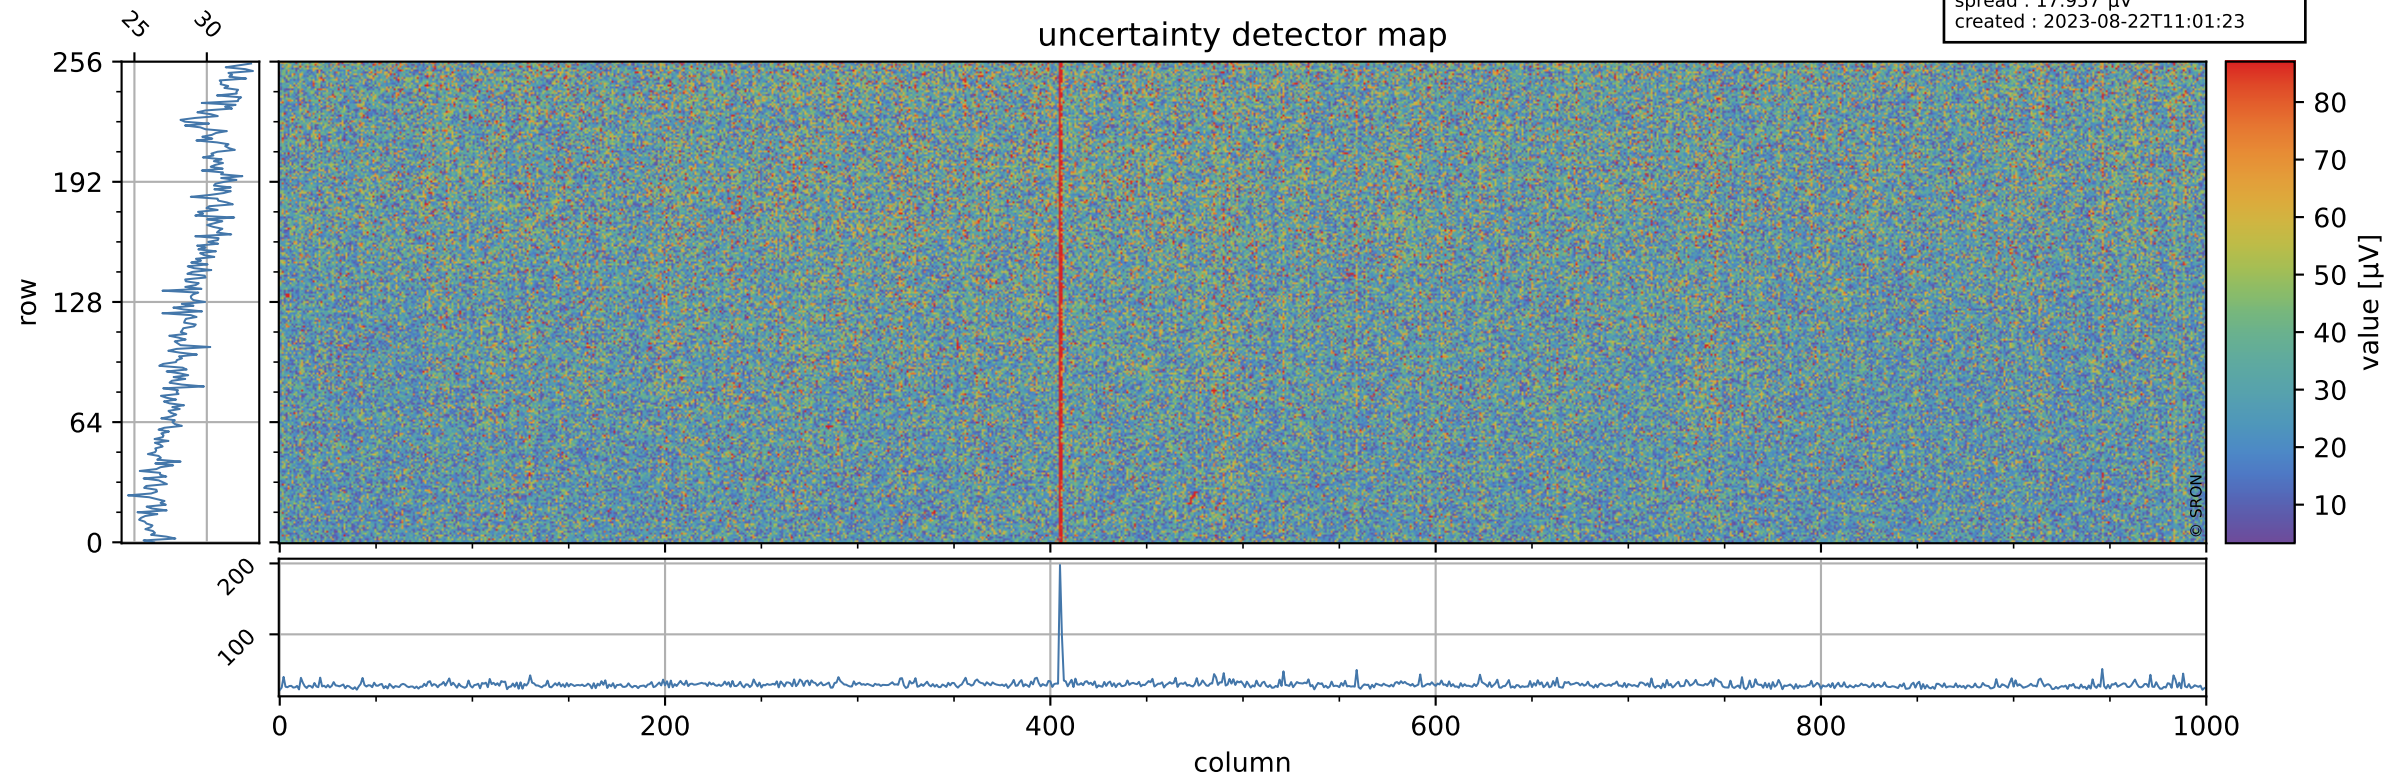

Tropomi SWIR offset (beta nominal)

orbits : 20 in [5482, 5527]
coverage : 2018-11-03 / 2018-11-06
median : 0.52598 V
spread : 0.03593 V
created : 2023-08-22T11:01:23

value detector map

Tropomi SWIR offset (beta nominal)

orbits : 20 in [5482, 5527]
coverage : 2018-11-03 / 2018-11-06
median : 29.534 μV
spread : 17.957 μV
created : 2023-08-22T11:01:23

Tropomi SWIR offset (beta nominal)

orbits : 20 in [5482, 5527]
coverage : 2018-11-03 / 2018-11-06
median : -0.042159 mV
spread : 0.32743 mV
created : 2023-08-22T11:01:23

value compared with SWIR offset CKD

Tropomi SWIR offset (beta nominal) ground-tracks of Sentinel-5P

orbits : 20 in [5482, 5527]
coverage : 2018-11-03 / 2018-11-06
created : 2023-08-22T11:01:23

Tropomi SWIR offset (beta nominal)

orbits : [1867, 5527]
coverage : 2018-02-20 / 2018-11-06
created : 2023-08-22T11:01:24

trend of detector median & temperatures