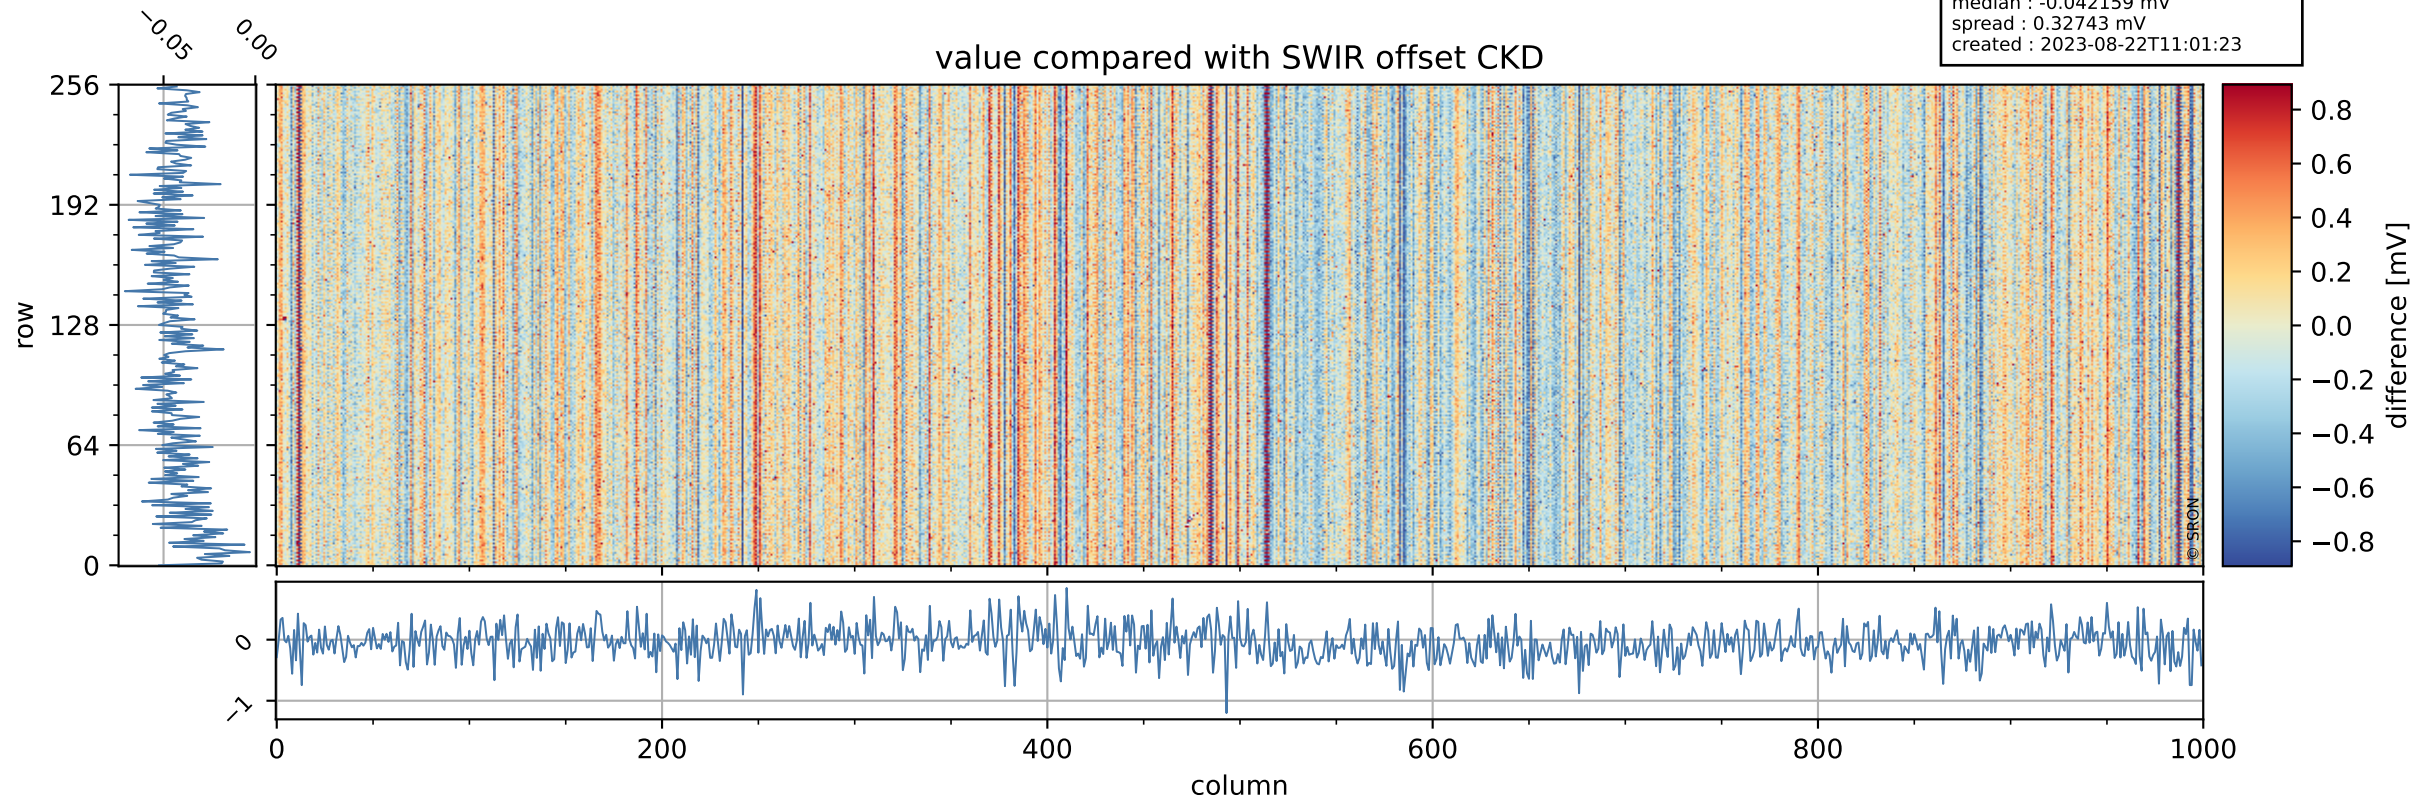

Tropomi SWIR offset (beta nominal)

orbits : 20 in [5482, 5527]
coverage : 2018-11-03 / 2018-11-06
median : 0.52598 V
spread : 0.03593 V
created : 2023-08-22T11:01:23

value detector map

Tropomi SWIR offset (beta nominal)

orbits : 20 in [5482, 5527]
coverage : 2018-11-03 / 2018-11-06
median : 29.534 μV
spread : 17.957 μV
created : 2023-08-22T11:01:23

Tropomi SWIR offset (beta nominal)

orbits : 20 in [5482, 5527]
coverage : 2018-11-03 / 2018-11-06
median : -0.042159 mV
spread : 0.32743 mV
created : 2023-08-22T11:01:23

value compared with SWIR offset CKD

Tropomi SWIR offset (beta nominal) ground-tracks of Sentinel-5P

orbits : 20 in [5482, 5527]
coverage : 2018-11-03 / 2018-11-06
created : 2023-08-22T11:01:23

Tropomi SWIR offset (beta nominal)

orbits : [1867, 5527]
coverage : 2018-02-20 / 2018-11-06
created : 2023-08-22T11:01:24

trend of detector median & temperatures