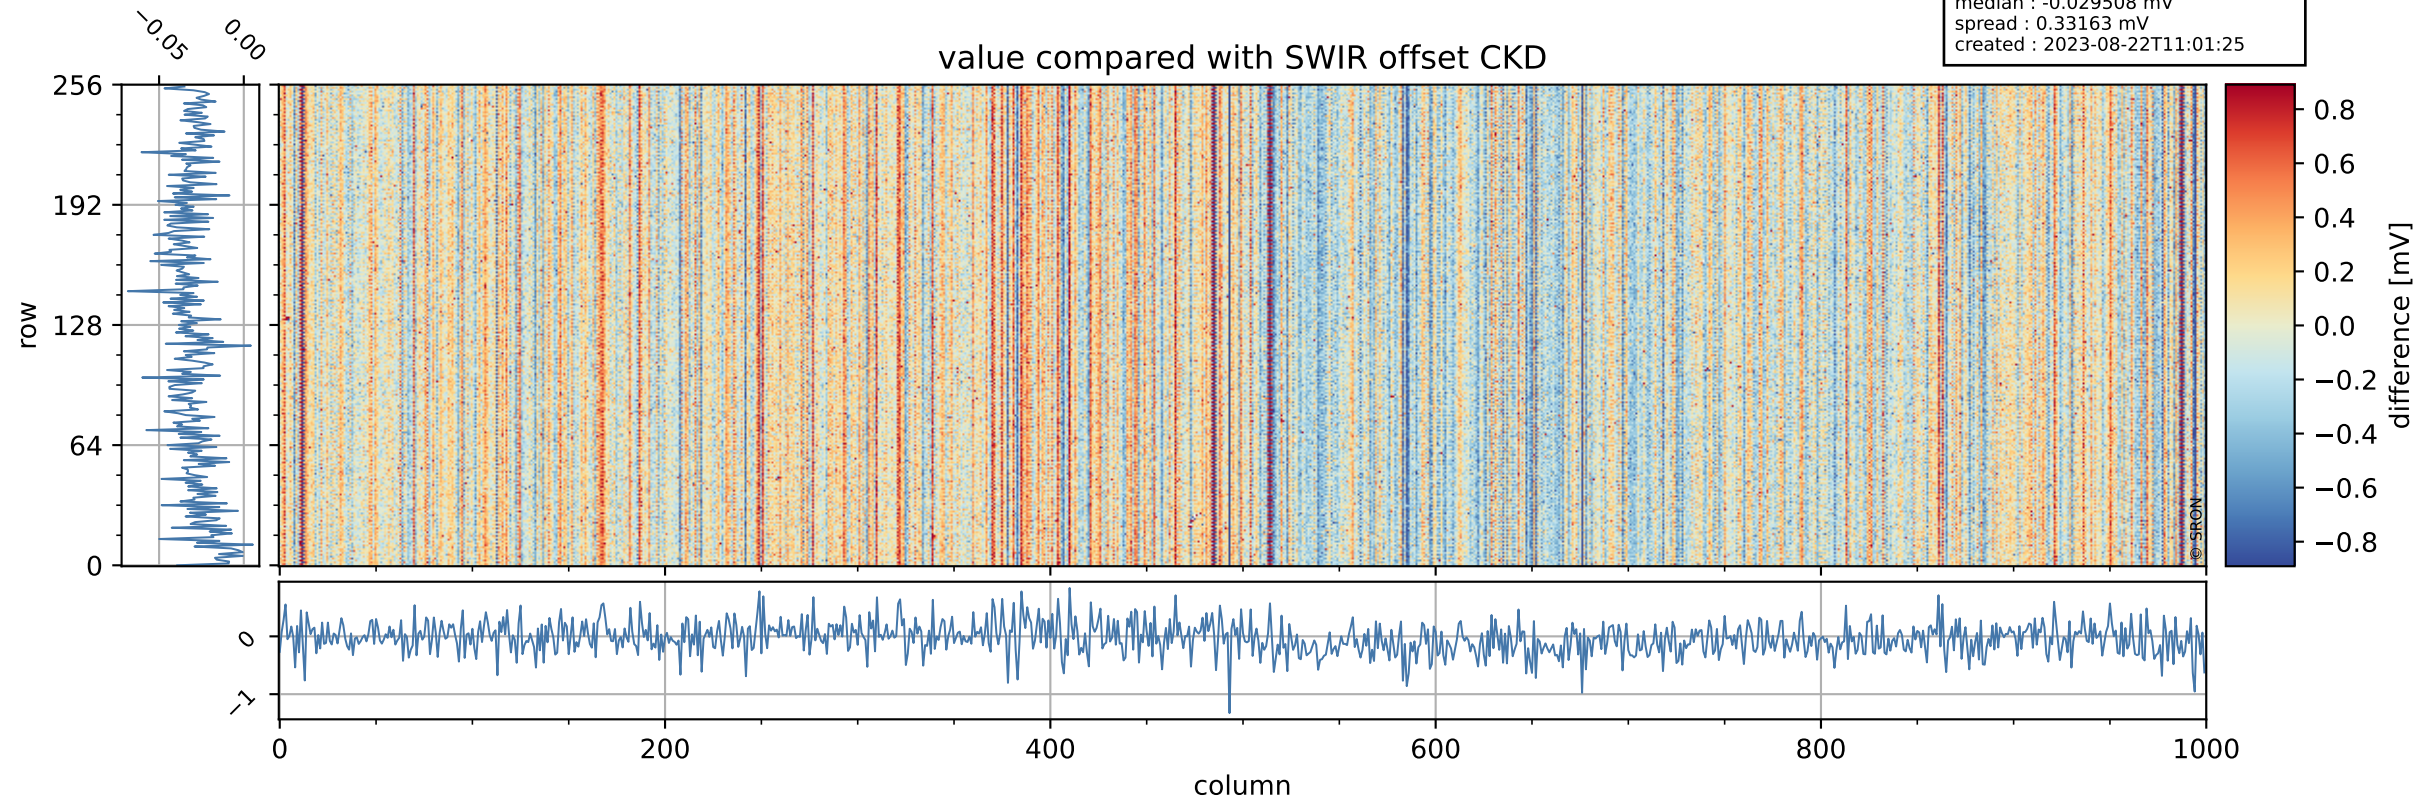

Tropomi SWIR offset (beta nominal)

orbits : 18 in [5527, 5572]
coverage : 2018-11-07 / 2018-11-10
median : 0.52599 V
spread : 0.035926 V
created : 2023-08-22T11:01:25

value detector map

Tropomi SWIR offset (beta nominal)

orbits : 18 in [5527, 5572]
coverage : 2018-11-07 / 2018-11-10
median : 31.833 μV
spread : 19.273 μV
created : 2023-08-22T11:01:25

Tropomi SWIR offset (beta nominal)

orbits : 18 in [5527, 5572]
coverage : 2018-11-07 / 2018-11-10
median : -0.029508 mV
spread : 0.33163 mV
created : 2023-08-22T11:01:25

value compared with SWIR offset CKD

Tropomi SWIR offset (beta nominal) ground-tracks of Sentinel-5P

orbits : 18 in [5527, 5572]
coverage : 2018-11-07 / 2018-11-10
created : 2023-08-22T11:01:25

Tropomi SWIR offset (beta nominal)

orbits : [1867, 5572]
coverage : 2018-02-20 / 2018-11-10
created : 2023-08-22T11:01:26

trend of detector median & temperatures