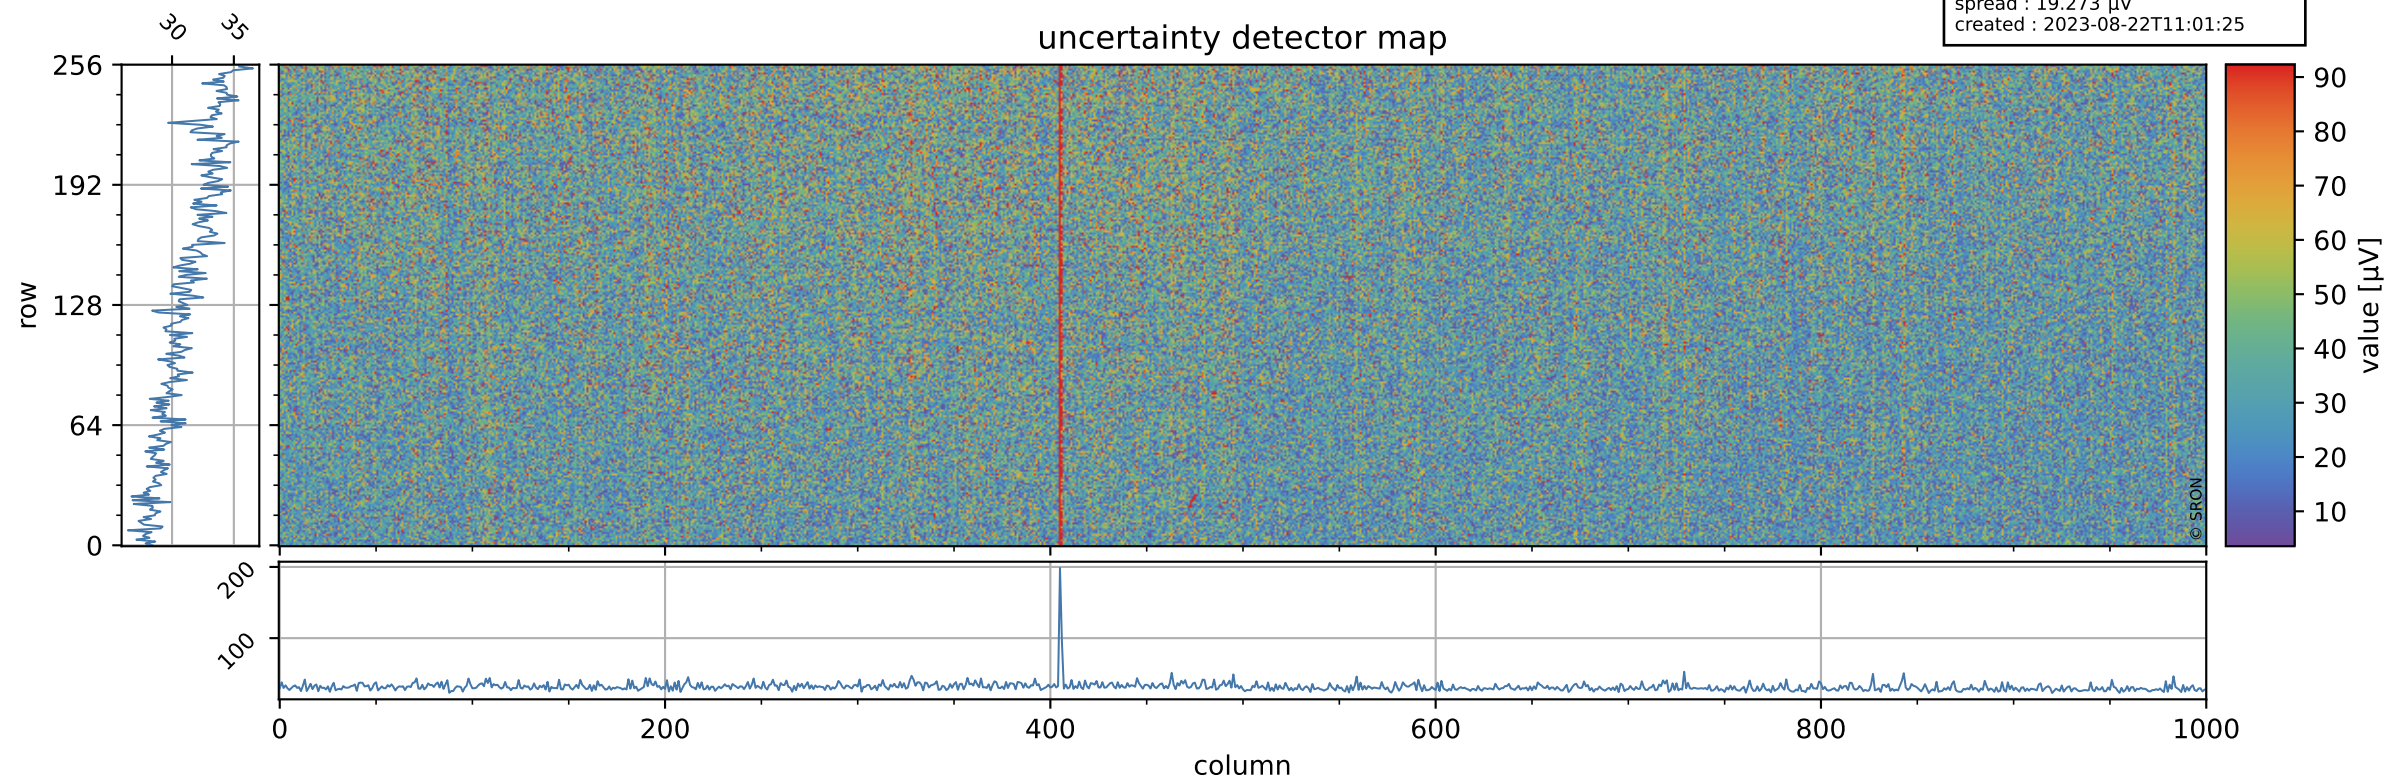

Tropomi SWIR offset (beta nominal)

orbits : 18 in [5527, 5572]
coverage : 2018-11-07 / 2018-11-10
median : 0.52599 V
spread : 0.035926 V
created : 2023-08-22T11:01:25

value detector map

Tropomi SWIR offset (beta nominal)

orbits : 18 in [5527, 5572]
coverage : 2018-11-07 / 2018-11-10
median : 31.833 μV
spread : 19.273 μV
created : 2023-08-22T11:01:25

Tropomi SWIR offset (beta nominal)

orbits : 18 in [5527, 5572]
coverage : 2018-11-07 / 2018-11-10
median : -0.029508 mV
spread : 0.33163 mV
created : 2023-08-22T11:01:25

value compared with SWIR offset CKD

Tropomi SWIR offset (beta nominal) ground-tracks of Sentinel-5P

orbits : 18 in [5527, 5572]
coverage : 2018-11-07 / 2018-11-10
created : 2023-08-22T11:01:25

Tropomi SWIR offset (beta nominal)

orbits : [1867, 5572]
coverage : 2018-02-20 / 2018-11-10
created : 2023-08-22T11:01:26

trend of detector median & temperatures