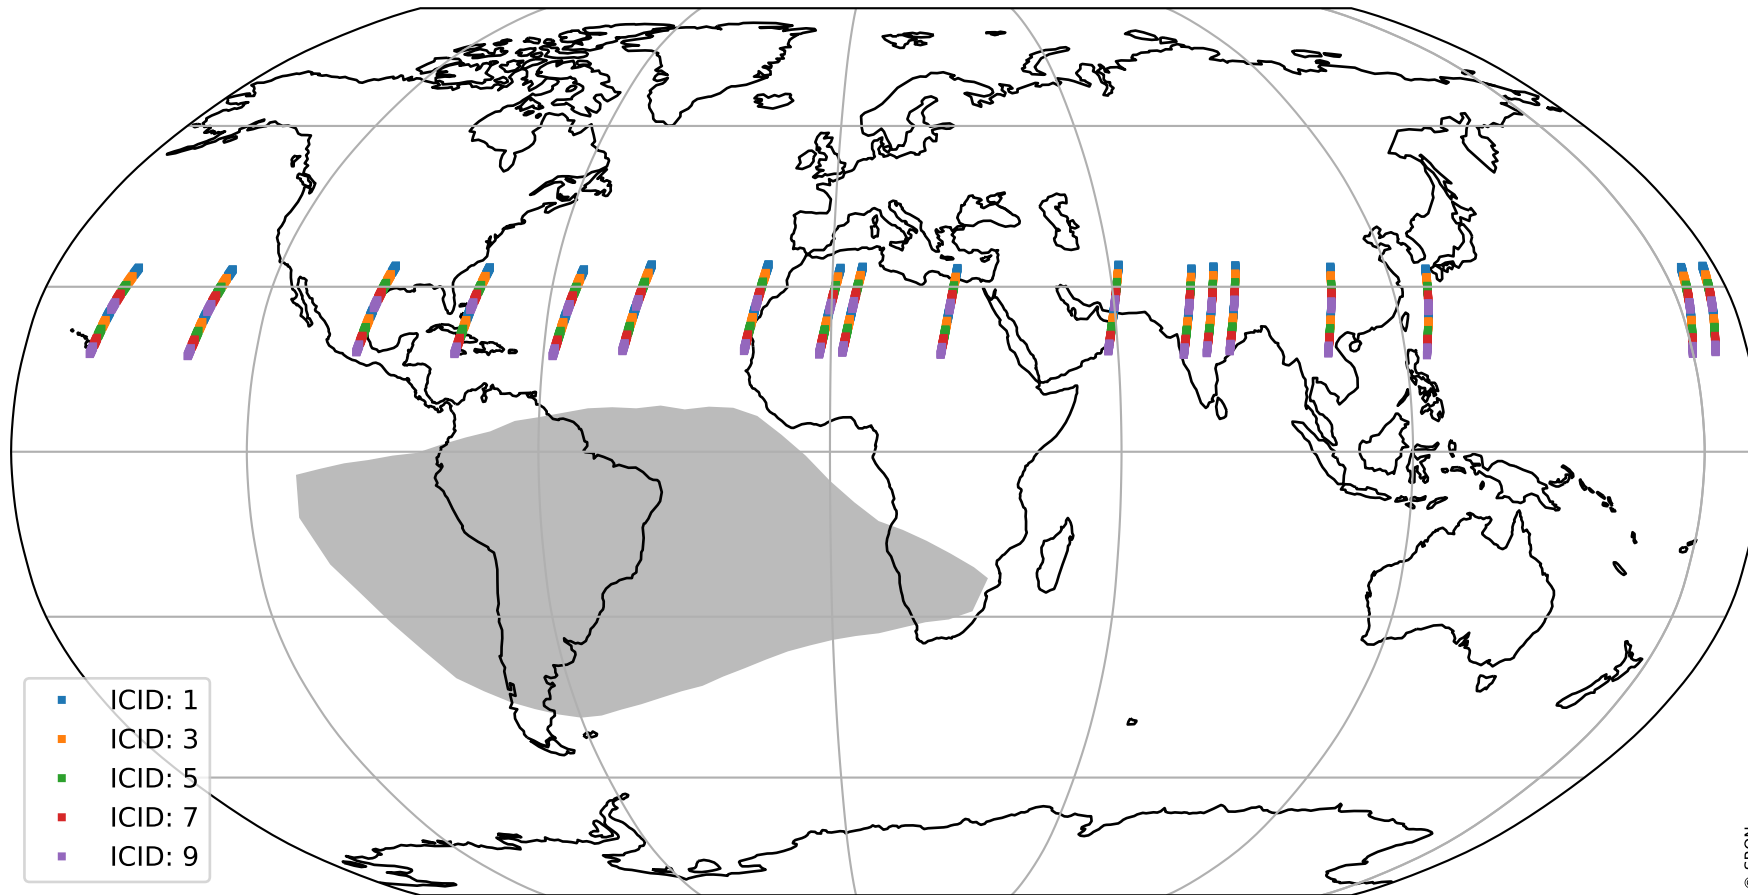

Tropomi SWIR offset (beta nominal)

orbits : 18 in [5527, 5572]
coverage : 2018-11-07 / 2018-11-10
median : 0.52599 V
spread : 0.035926 V
created : 2023-08-22T11:01:25

value detector map

Tropomi SWIR offset (beta nominal)

orbits : 18 in [5527, 5572]
coverage : 2018-11-07 / 2018-11-10
median : 31.833 μV
spread : 19.273 μV
created : 2023-08-22T11:01:25

Tropomi SWIR offset (beta nominal)

orbits : 18 in [5527, 5572]
coverage : 2018-11-07 / 2018-11-10
median : -0.029508 mV
spread : 0.33163 mV
created : 2023-08-22T11:01:25

value compared with SWIR offset CKD

Tropomi SWIR offset (beta nominal) ground-tracks of Sentinel-5P

orbits : 18 in [5527, 5572]
coverage : 2018-11-07 / 2018-11-10
created : 2023-08-22T11:01:25

Tropomi SWIR offset (beta nominal)

orbits : [1867, 5572]
coverage : 2018-02-20 / 2018-11-10
created : 2023-08-22T11:01:26

trend of detector median & temperatures