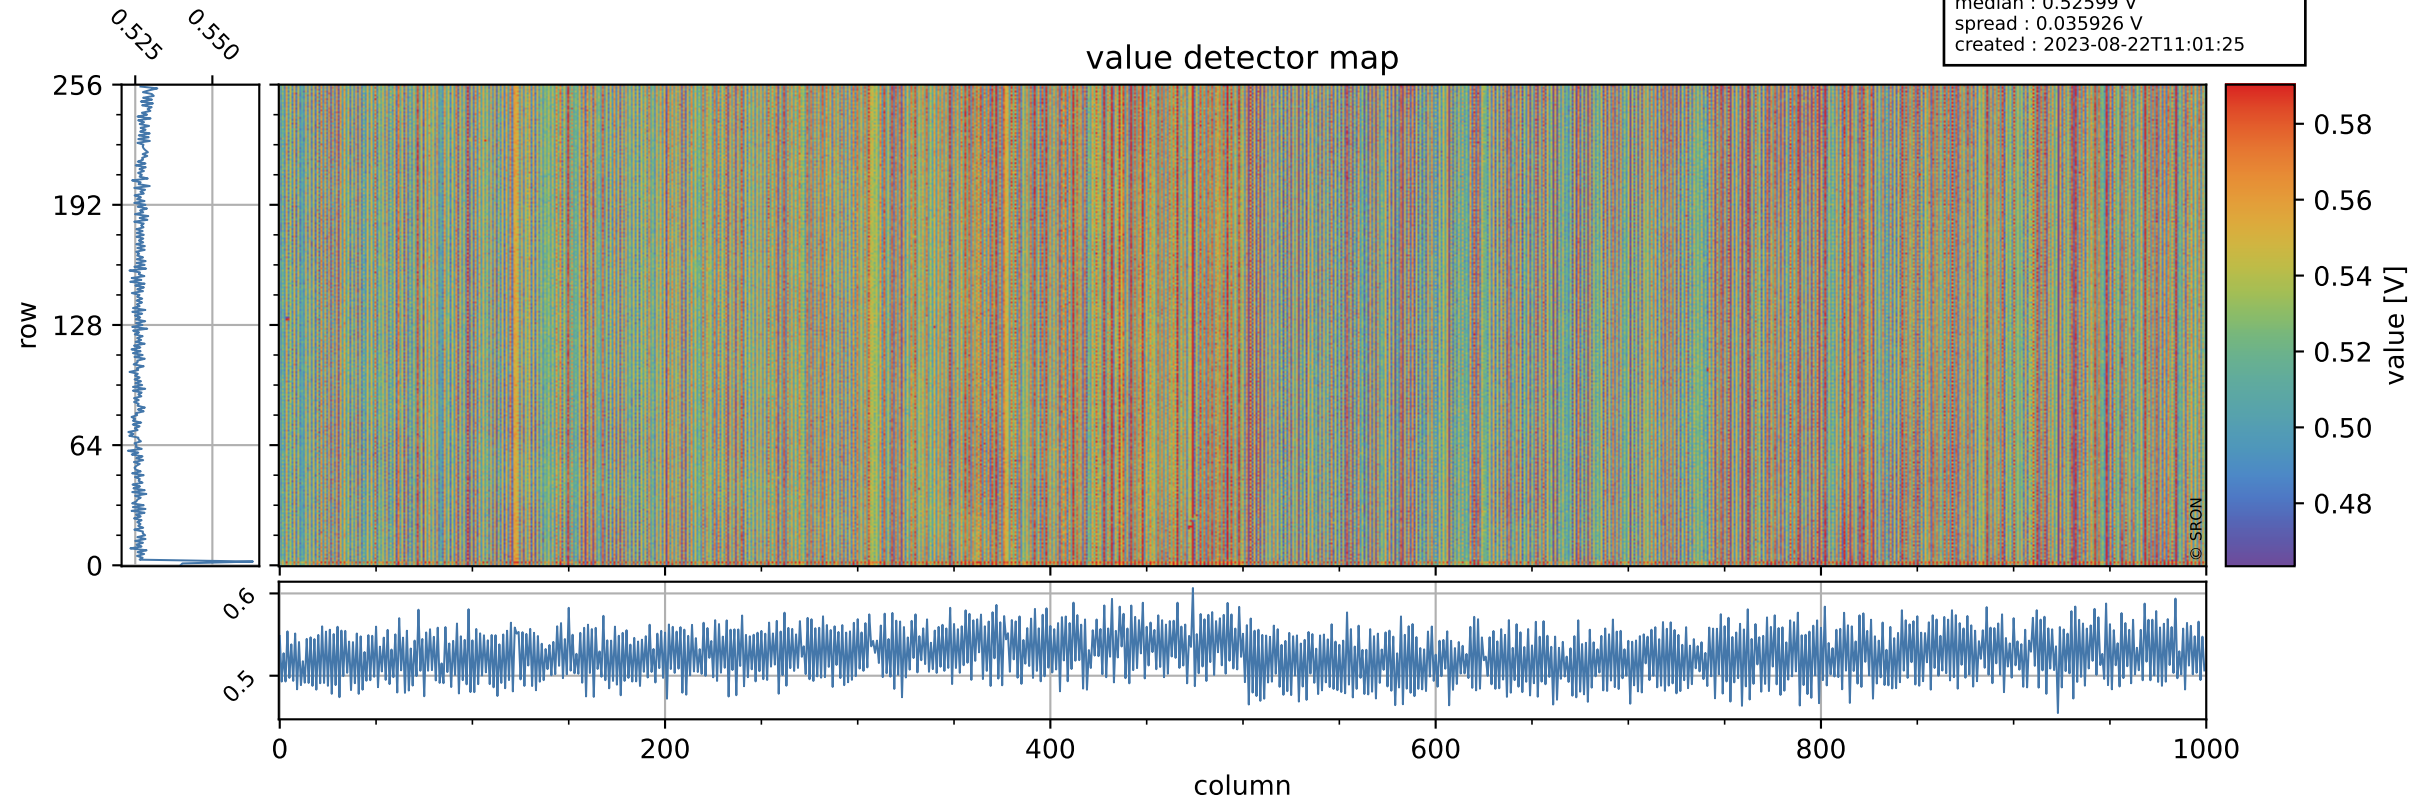

Tropomi SWIR offset (beta nominal)

orbits : 18 in [5527, 5572]
coverage : 2018-11-07 / 2018-11-10
median : 0.52599 V
spread : 0.035926 V
created : 2023-08-22T11:01:25

value detector map

Tropomi SWIR offset (beta nominal)

orbits : 18 in [5527, 5572]
coverage : 2018-11-07 / 2018-11-10
median : 31.833 μV
spread : 19.273 μV
created : 2023-08-22T11:01:25

Tropomi SWIR offset (beta nominal)

orbits : 18 in [5527, 5572]
coverage : 2018-11-07 / 2018-11-10
median : -0.029508 mV
spread : 0.33163 mV
created : 2023-08-22T11:01:25

value compared with SWIR offset CKD

Tropomi SWIR offset (beta nominal) ground-tracks of Sentinel-5P

orbits : 18 in [5527, 5572]
coverage : 2018-11-07 / 2018-11-10
created : 2023-08-22T11:01:25

Tropomi SWIR offset (beta nominal)

orbits : [1867, 5572]
coverage : 2018-02-20 / 2018-11-10
created : 2023-08-22T11:01:26

trend of detector median & temperatures