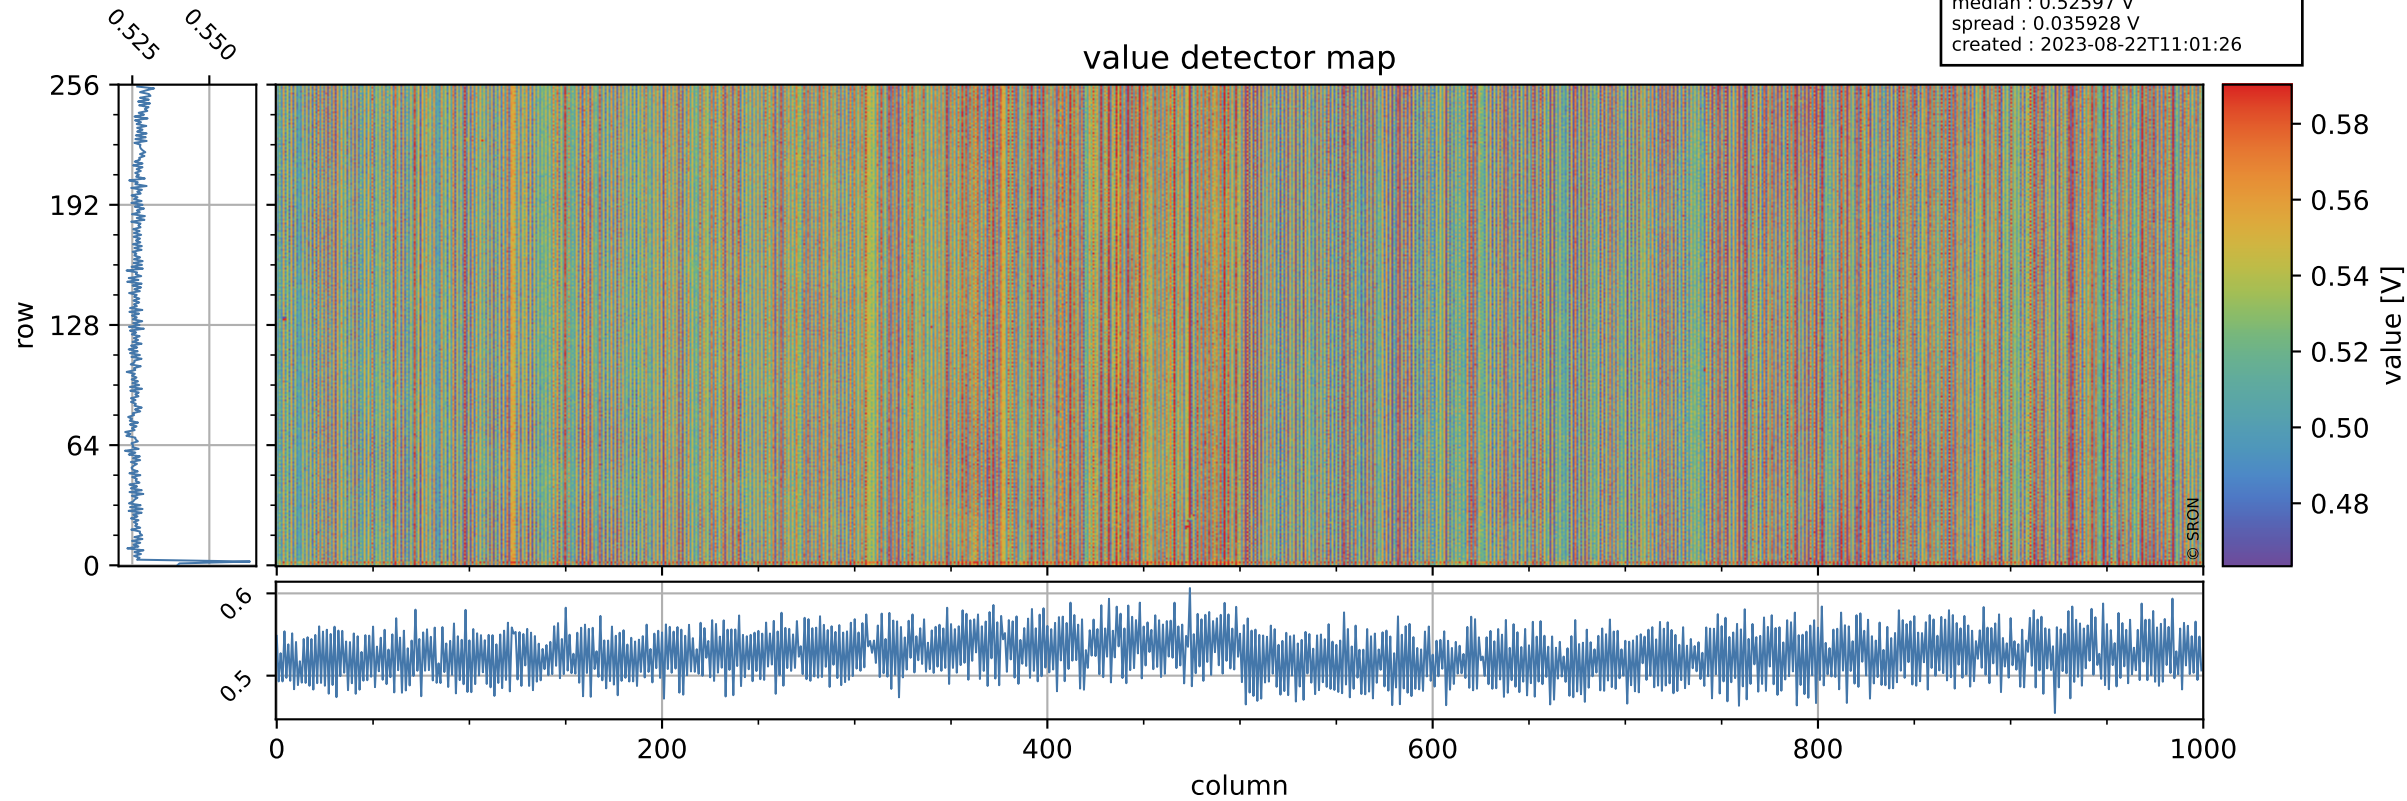

# Tropomi SWIR offset (beta nominal)

orbits : 20 in [5572, 5617]  
coverage : 2018-11-10 / 2018-11-13  
median : 0.52597 V  
spread : 0.035928 V  
created : 2023-08-22T11:01:26

## value detector map

# Tropomi SWIR offset (beta nominal)

orbits : 20 in [5572, 5617]  
coverage : 2018-11-10 / 2018-11-13  
median : 30.777  $\mu\text{V}$   
spread : 18.863  $\mu\text{V}$   
created : 2023-08-22T11:01:27

# Tropomi SWIR offset (beta nominal) ground-tracks of Sentinel-5P

orbits : 20 in [5572, 5617]  
coverage : 2018-11-10 / 2018-11-13  
created : 2023-08-22T11:01:27