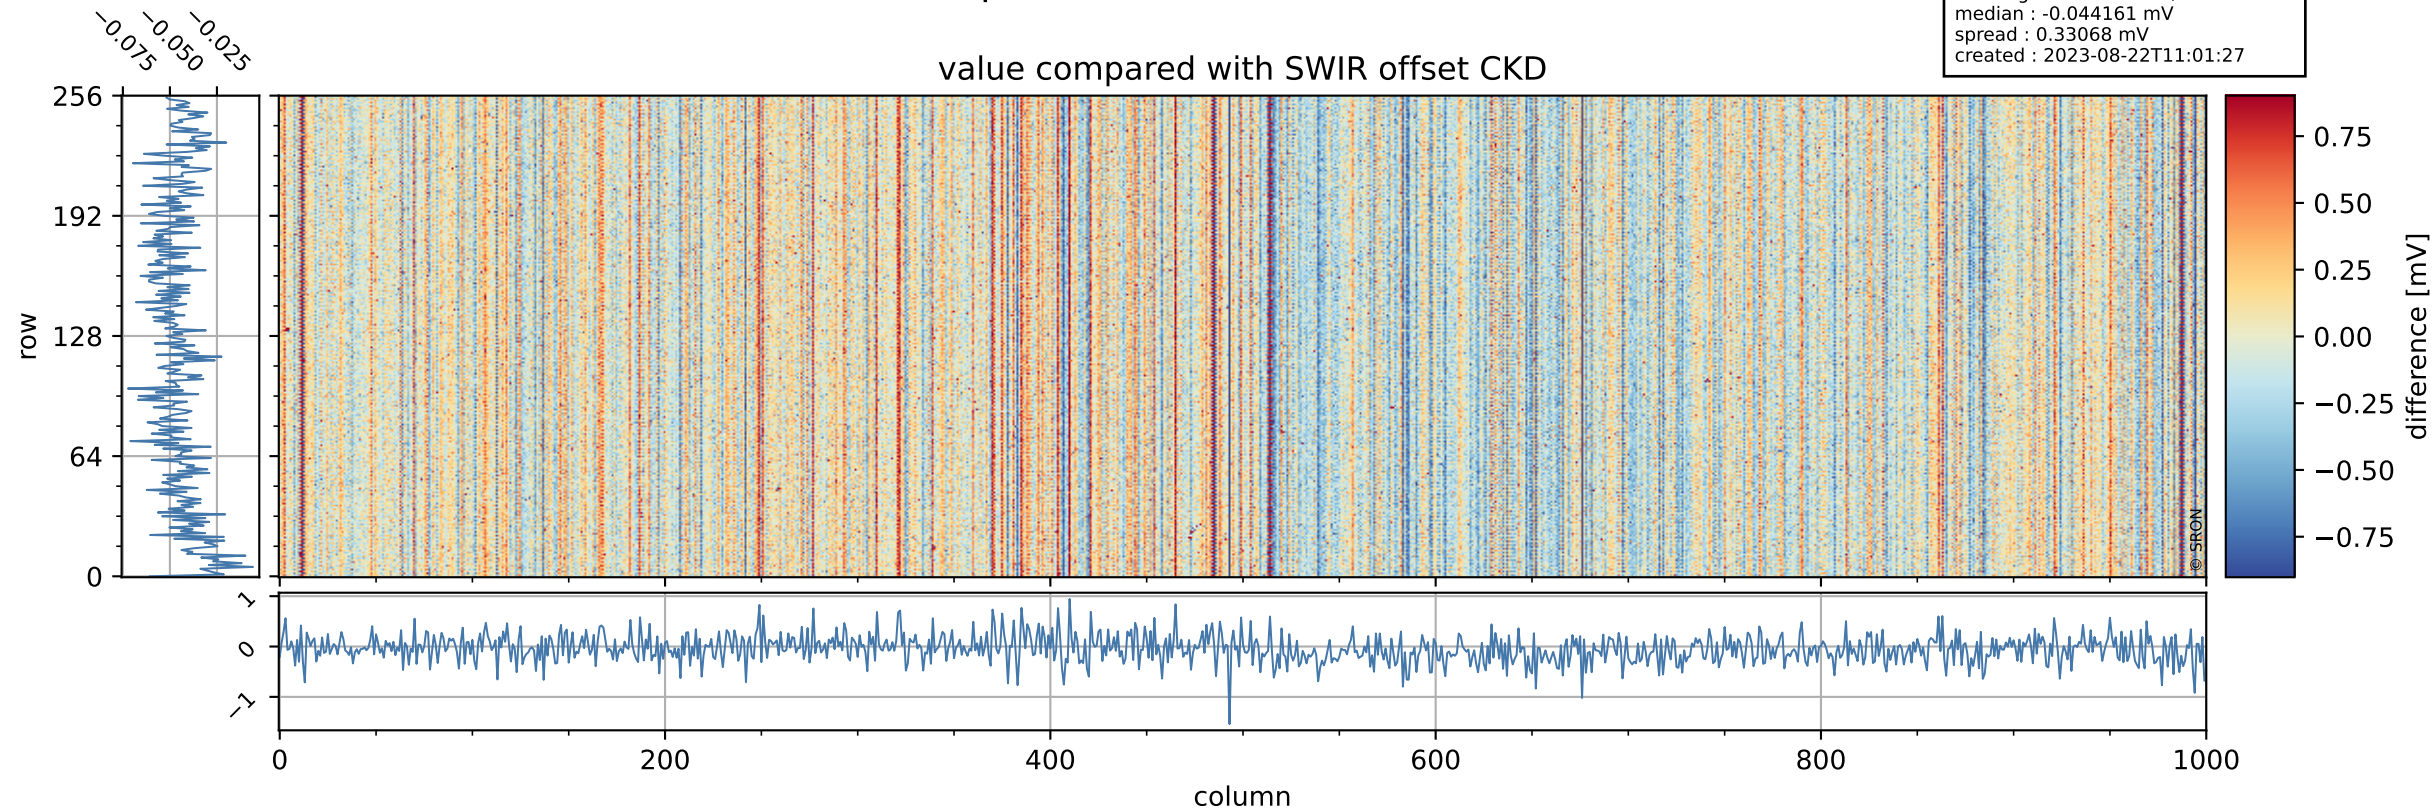

## value detector map

# Tropomi SWIR offset (beta nominal)

orbits : 20 in [5572, 5617]  
coverage : 2018-11-10 / 2018-11-13  
median : 30.777  $\mu\text{V}$   
spread : 18.863  $\mu\text{V}$   
created : 2023-08-22T11:01:27

# Tropomi SWIR offset (beta nominal)

orbits : 20 in [5572, 5617]  
coverage : 2018-11-10 / 2018-11-13  
median : -0.044161 mV  
spread : 0.33068 mV  
created : 2023-08-22T11:01:27

value compared with SWIR offset CKD

# Tropomi SWIR offset (beta nominal) ground-tracks of Sentinel-5P

orbits : 20 in [5572, 5617]  
coverage : 2018-11-10 / 2018-11-13  
created : 2023-08-22T11:01:27