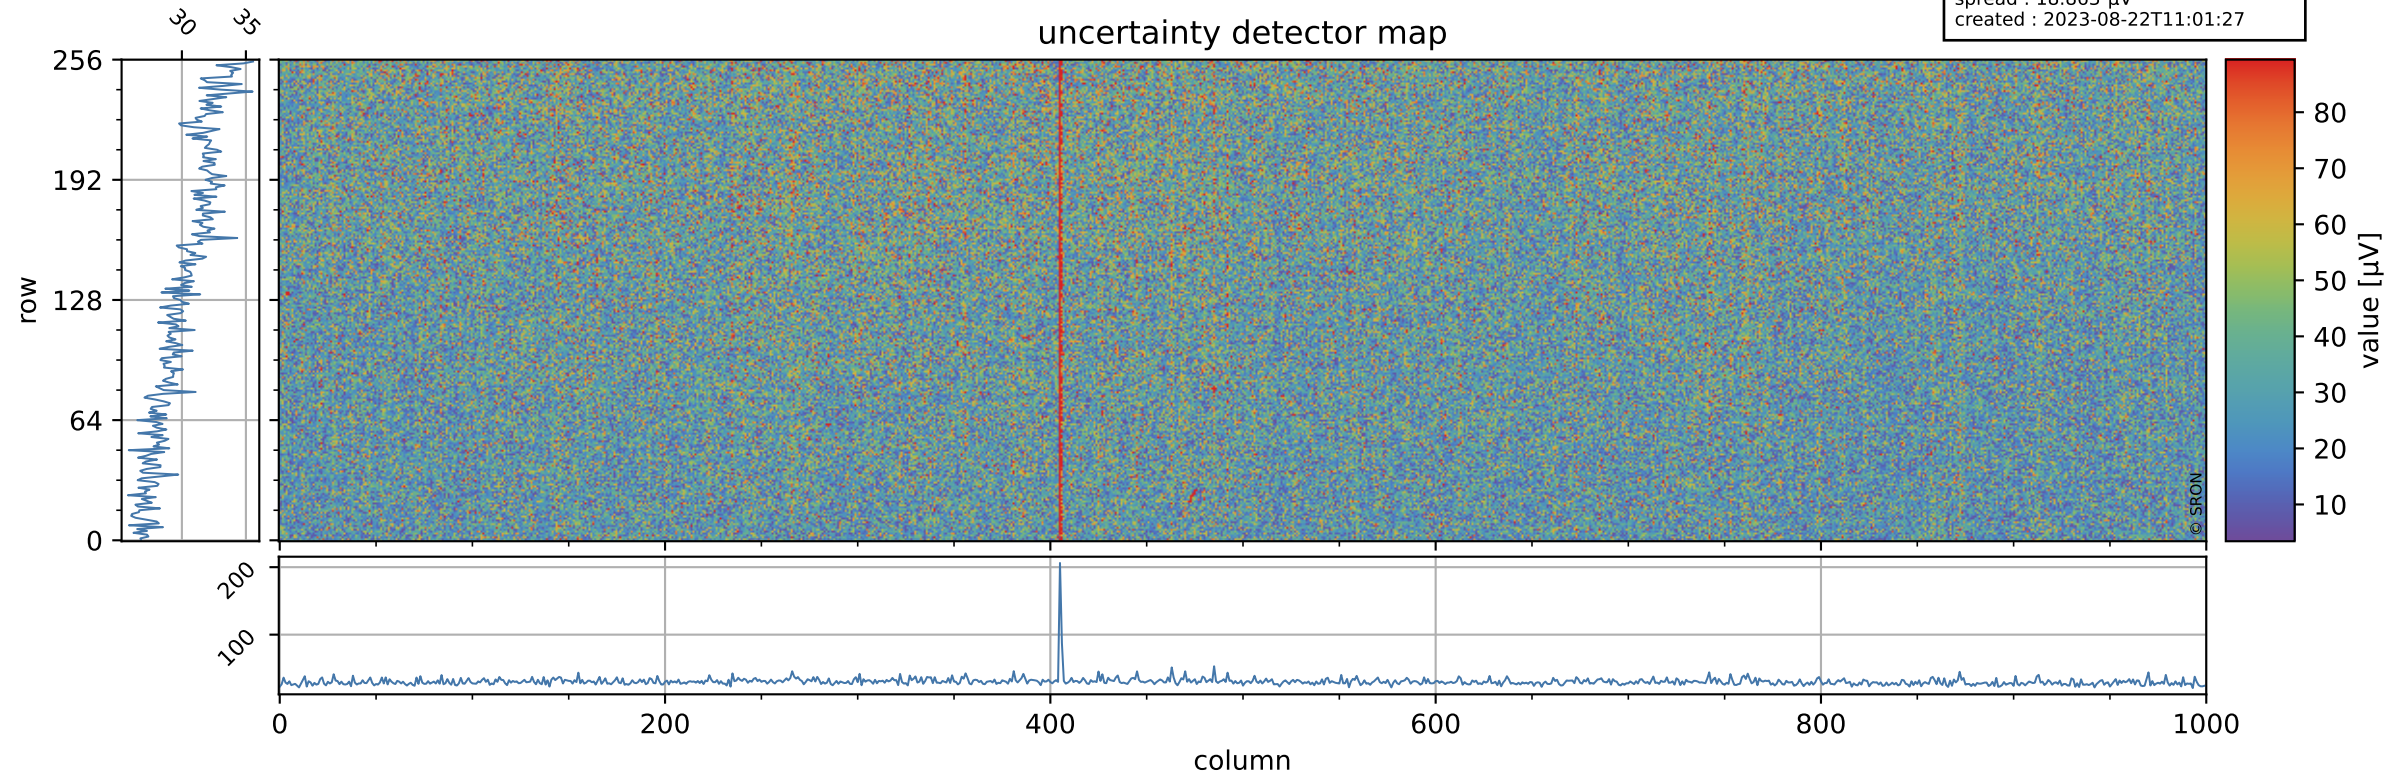

# Tropomi SWIR offset (beta nominal)

orbits : 20 in [5572, 5617]  
coverage : 2018-11-10 / 2018-11-13  
median : 0.52597 V  
spread : 0.035928 V  
created : 2023-08-22T11:01:26

## value detector map

# Tropomi SWIR offset (beta nominal)

orbits : 20 in [5572, 5617]  
coverage : 2018-11-10 / 2018-11-13  
median : 30.777  $\mu\text{V}$   
spread : 18.863  $\mu\text{V}$   
created : 2023-08-22T11:01:27

# Tropomi SWIR offset (beta nominal) ground-tracks of Sentinel-5P

orbits : 20 in [5572, 5617]  
coverage : 2018-11-10 / 2018-11-13  
created : 2023-08-22T11:01:27