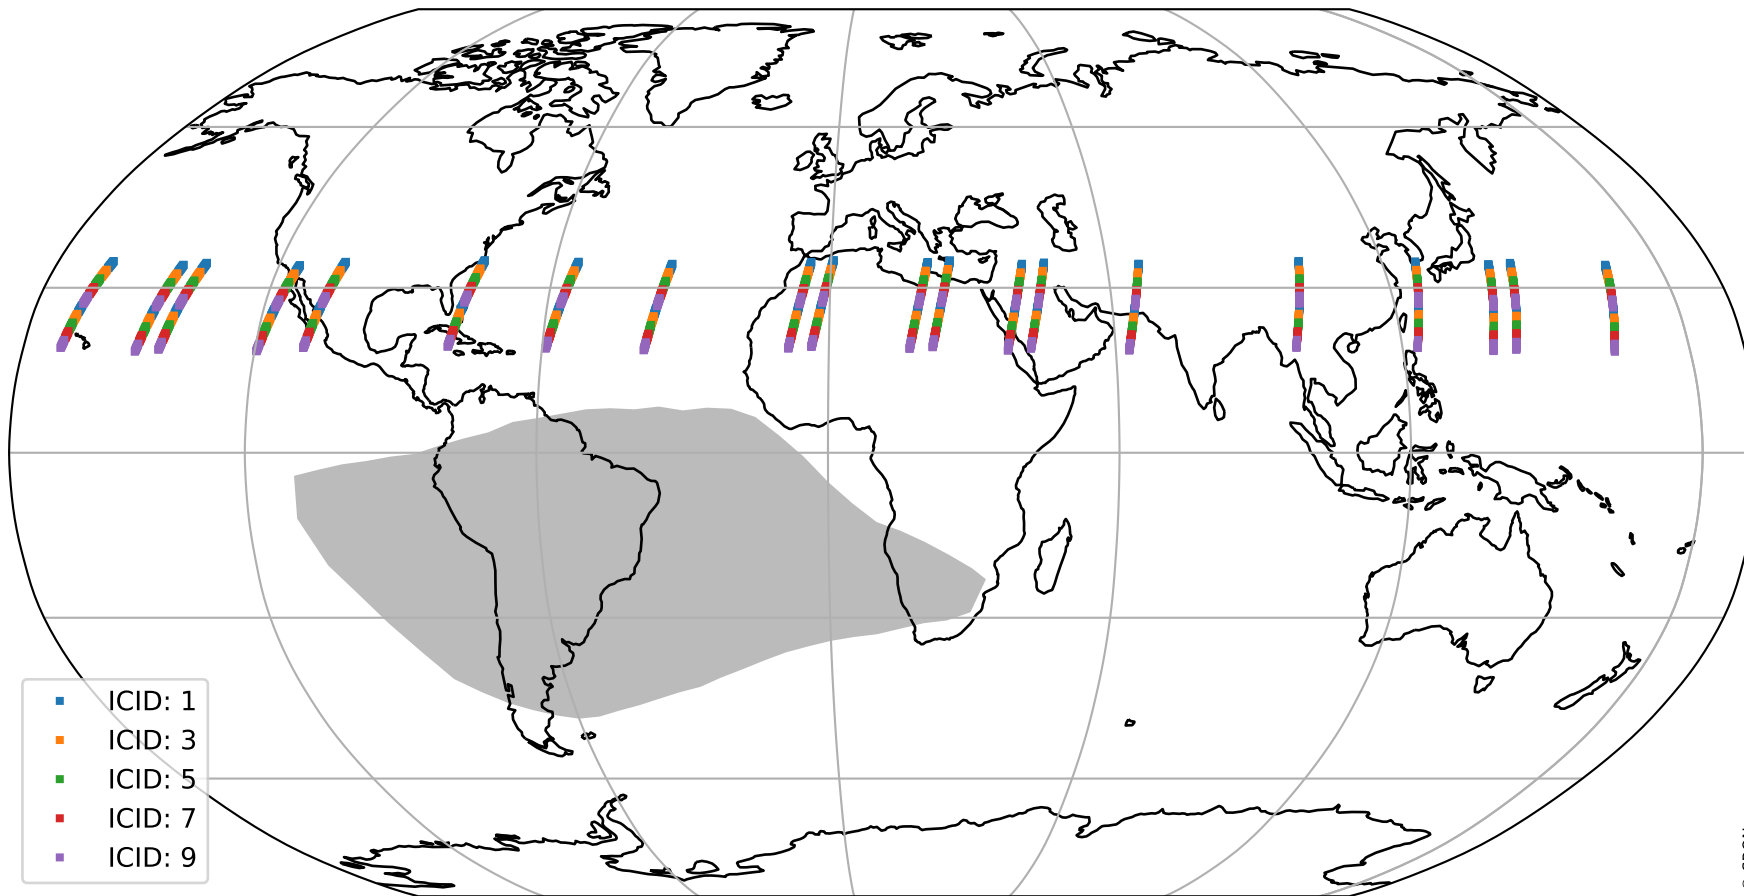

# Tropomi SWIR offset (beta nominal)

orbits : 20 in [5572, 5617]  
coverage : 2018-11-10 / 2018-11-13  
median : 30.777  $\mu\text{V}$   
spread : 18.863  $\mu\text{V}$   
created : 2023-08-22T11:01:27

# Tropomi SWIR offset (beta nominal)

orbits : 20 in [5572, 5617]  
coverage : 2018-11-10 / 2018-11-13  
median : -0.044161 mV  
spread : 0.33068 mV  
created : 2023-08-22T11:01:27

value compared with SWIR offset CKD

# Tropomi SWIR offset (beta nominal) ground-tracks of Sentinel-5P

orbits : 20 in [5572, 5617]  
coverage : 2018-11-10 / 2018-11-13  
created : 2023-08-22T11:01:27

# Tropomi SWIR offset (beta nominal)

orbits : [1867, 5617]  
coverage : 2018-02-20 / 2018-11-13  
created : 2023-08-22T11:01:27