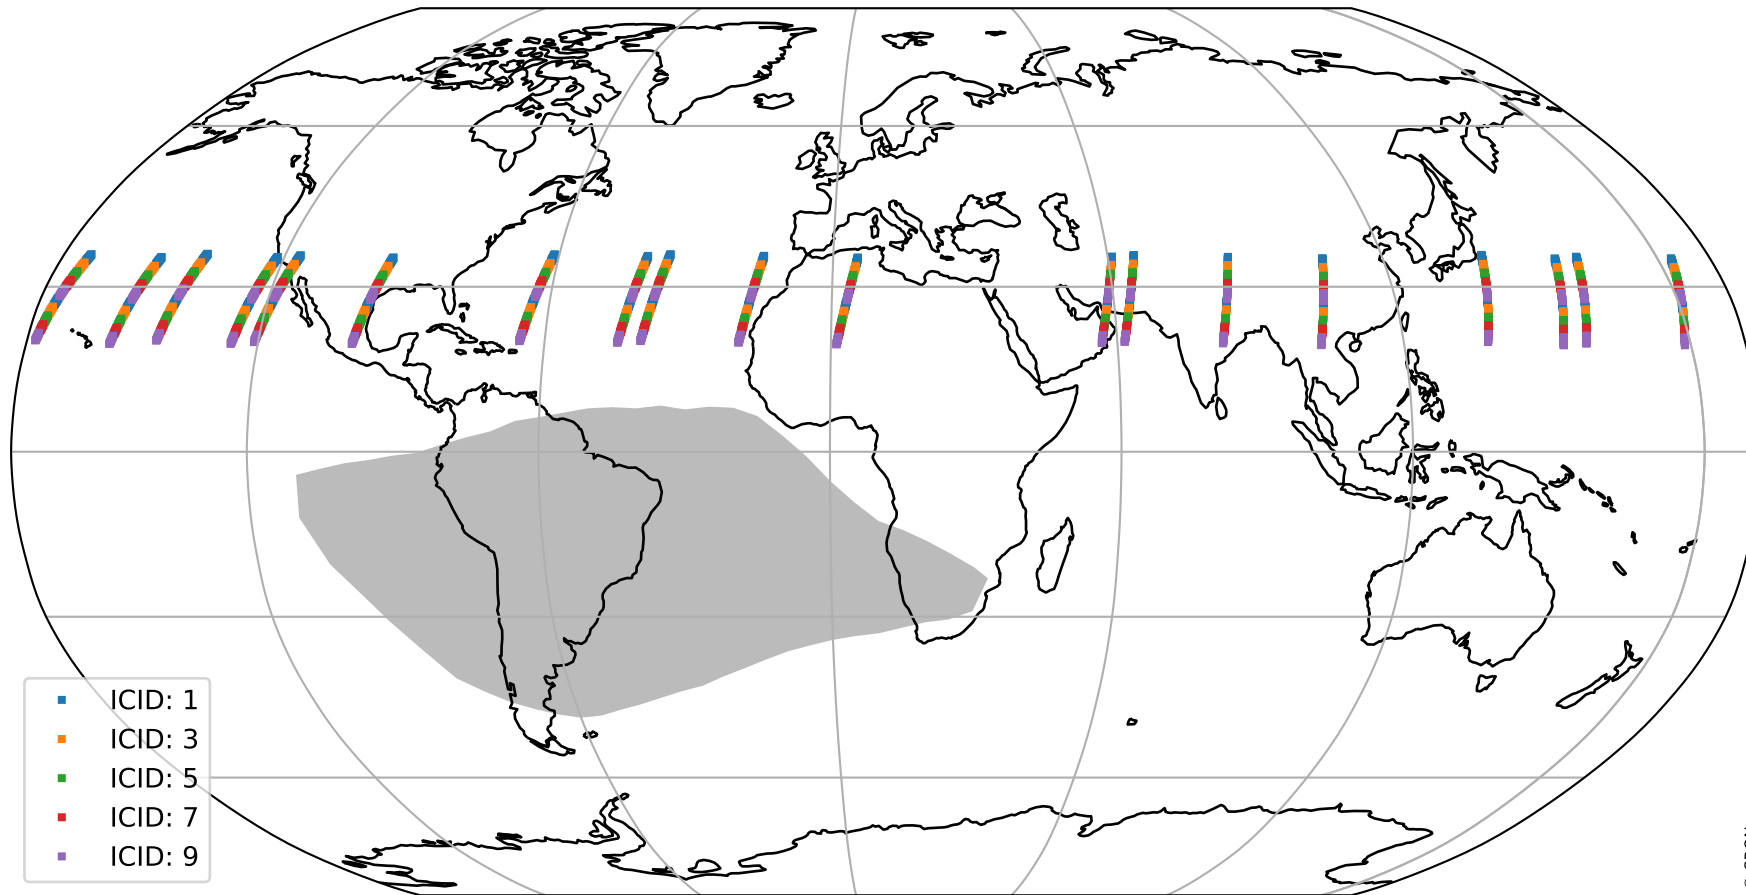

Tropomi SWIR offset (beta nominal)

orbits : 19 in [5617, 5662]
coverage : 2018-11-13 / 2018-11-16
median : 0.526 V
spread : 0.035925 V
created : 2023-08-22T11:01:28

value detector map

Tropomi SWIR offset (beta nominal)

orbits : 19 in [5617, 5662]
coverage : 2018-11-13 / 2018-11-16
median : 29.807 μV
spread : 17.926 μV
created : 2023-08-22T11:01:28

Tropomi SWIR offset (beta nominal)

orbits : 19 in [5617, 5662]
coverage : 2018-11-13 / 2018-11-16
median : -0.022788 mV
spread : 0.32746 mV
created : 2023-08-22T11:01:29

value compared with SWIR offset CKD

Tropomi SWIR offset (beta nominal) ground-tracks of Sentinel-5P

orbits : 19 in [5617, 5662]
coverage : 2018-11-13 / 2018-11-16
created : 2023-08-22T11:01:29

Tropomi SWIR offset (beta nominal)

orbits : [1867, 5662]
coverage : 2018-02-20 / 2018-11-16
created : 2023-08-22T11:01:29

trend of detector median & temperatures