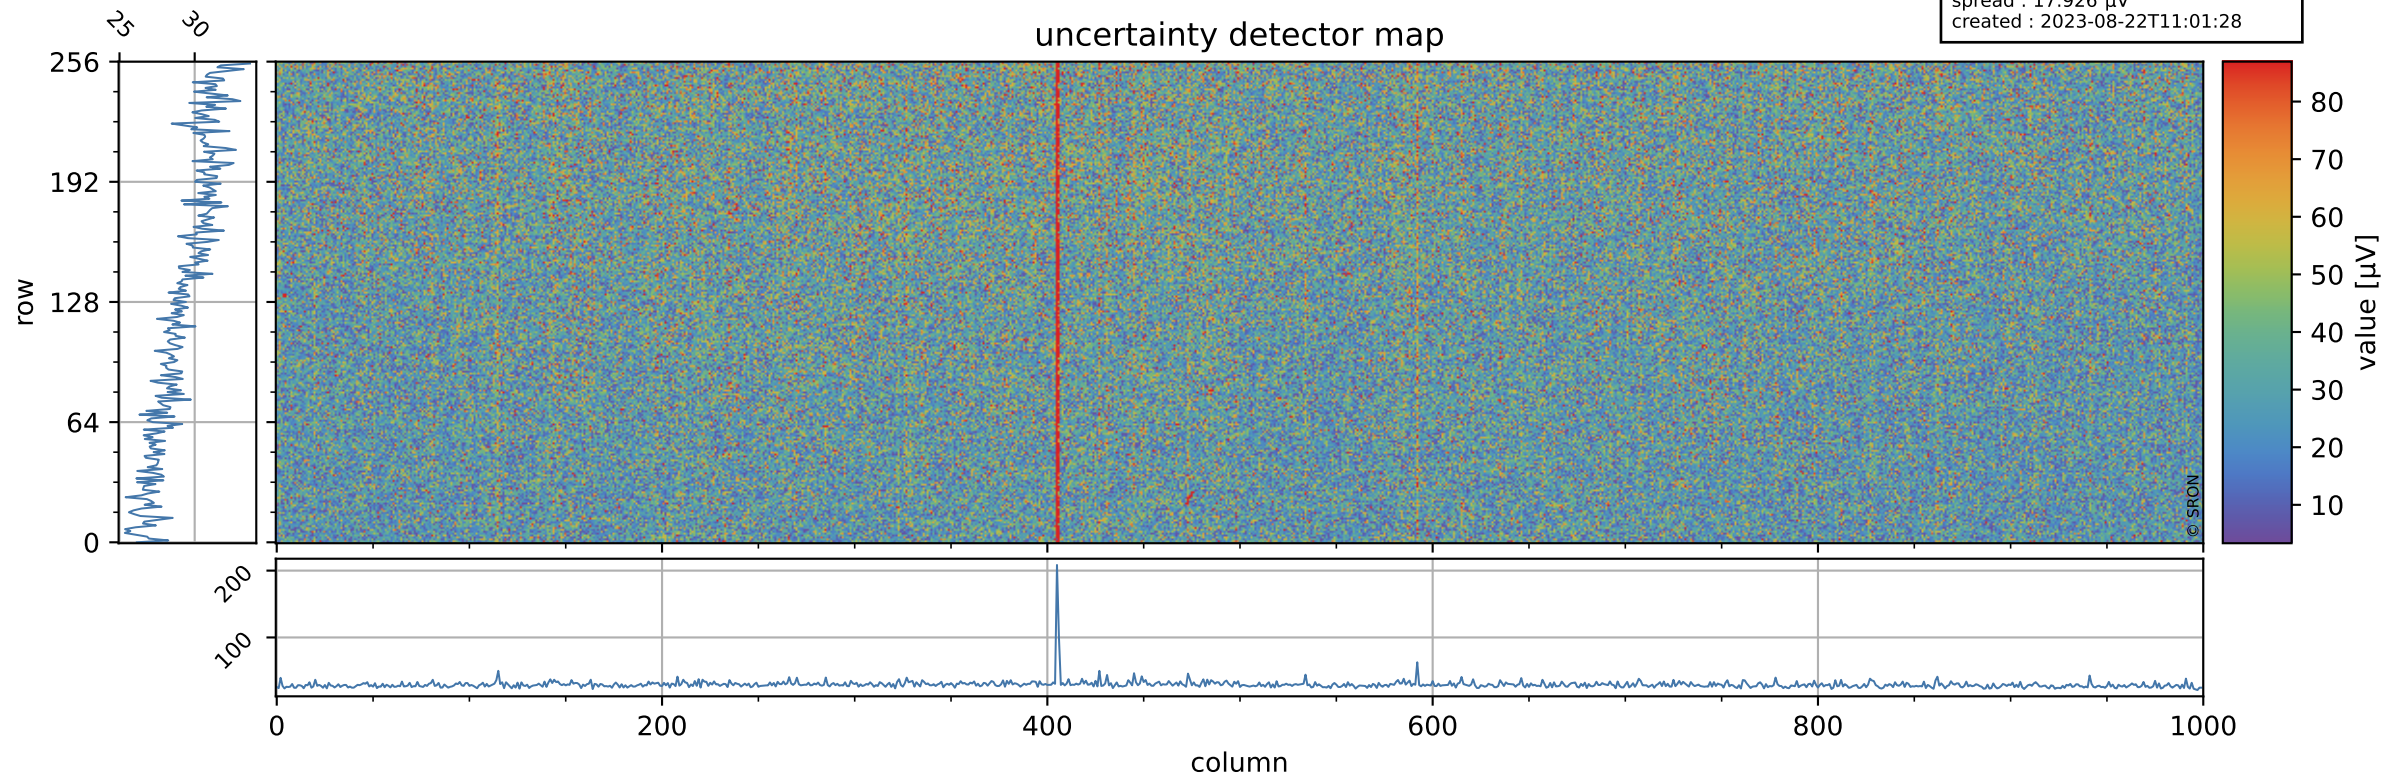

Tropomi SWIR offset (beta nominal)

orbits : 19 in [5617, 5662]
coverage : 2018-11-13 / 2018-11-16
median : 0.526 V
spread : 0.035925 V
created : 2023-08-22T11:01:28

value detector map

Tropomi SWIR offset (beta nominal)

orbits : 19 in [5617, 5662]
coverage : 2018-11-13 / 2018-11-16
median : 29.807 μV
spread : 17.926 μV
created : 2023-08-22T11:01:28

Tropomi SWIR offset (beta nominal)

orbits : 19 in [5617, 5662]
coverage : 2018-11-13 / 2018-11-16
median : -0.022788 mV
spread : 0.32746 mV
created : 2023-08-22T11:01:29

value compared with SWIR offset CKD

Tropomi SWIR offset (beta nominal) ground-tracks of Sentinel-5P

orbits : 19 in [5617, 5662]
coverage : 2018-11-13 / 2018-11-16
created : 2023-08-22T11:01:29

Tropomi SWIR offset (beta nominal)

orbits : [1867, 5662]
coverage : 2018-02-20 / 2018-11-16
created : 2023-08-22T11:01:29

trend of detector median & temperatures