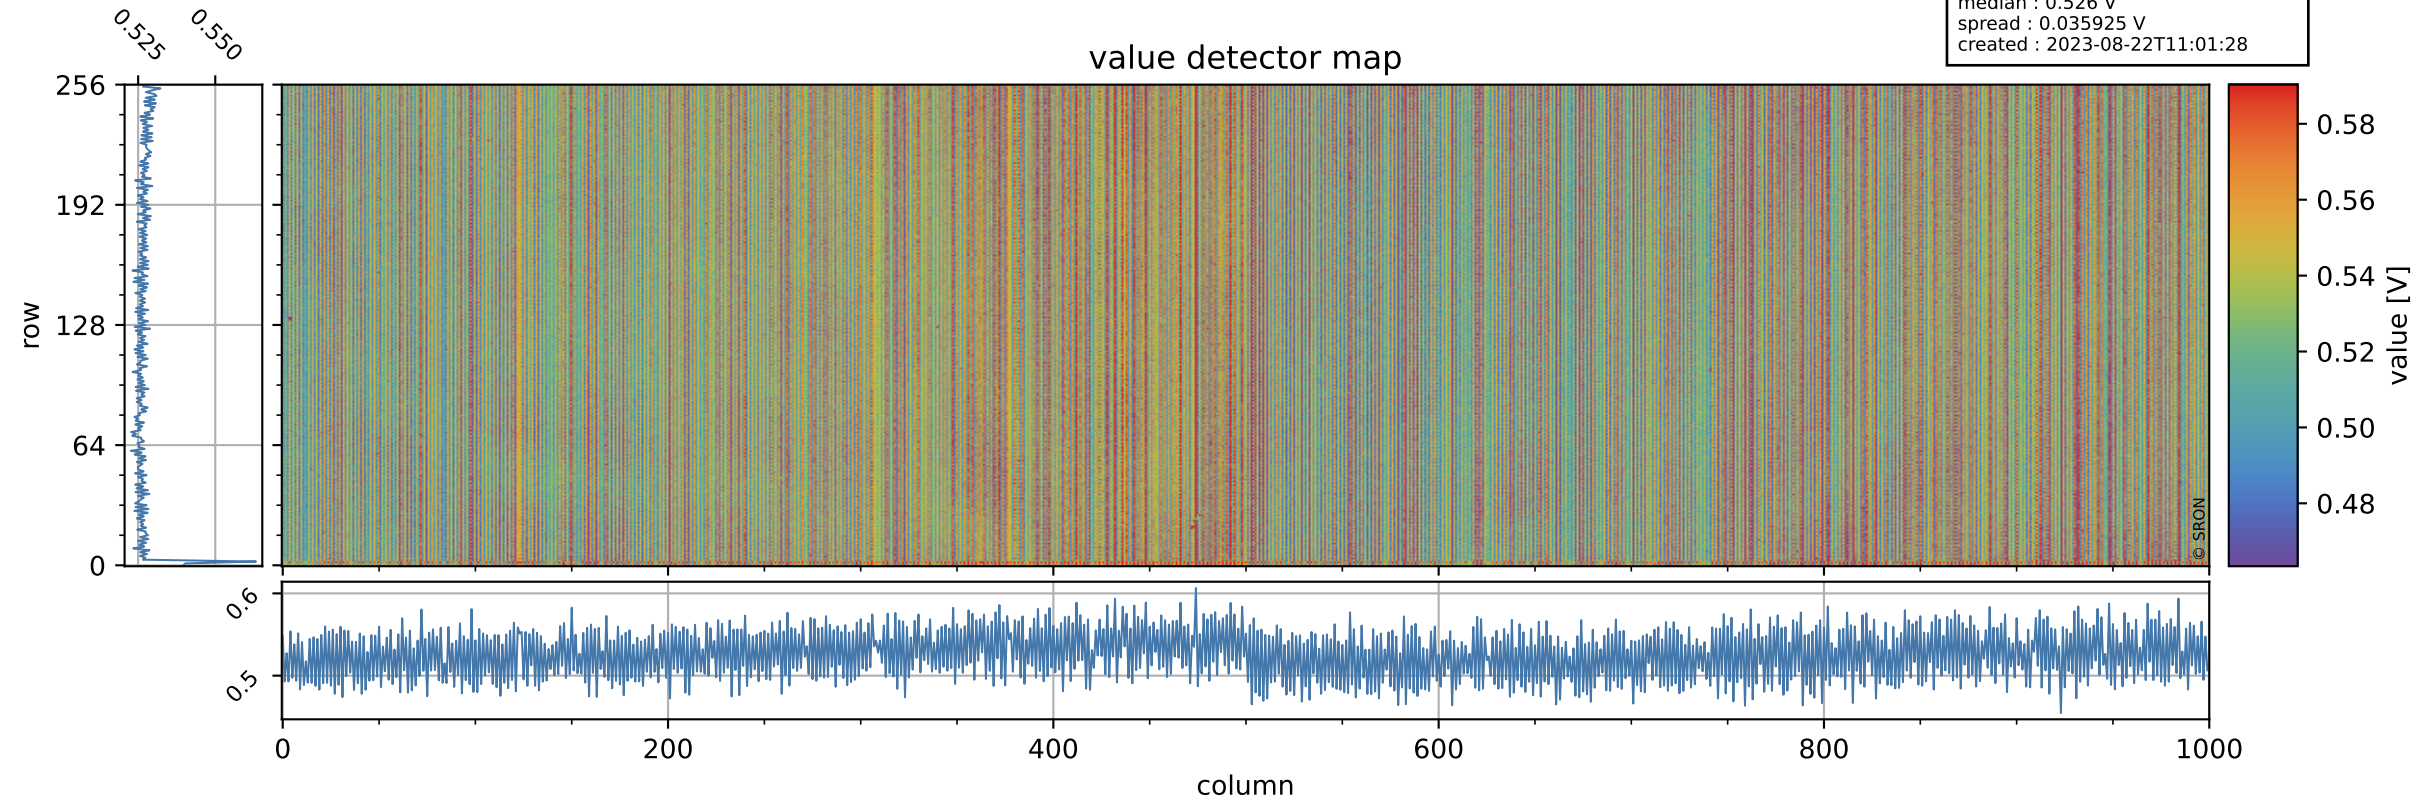

Tropomi SWIR offset (beta nominal)

orbits : 19 in [5617, 5662]
coverage : 2018-11-13 / 2018-11-16
median : 0.526 V
spread : 0.035925 V
created : 2023-08-22T11:01:28

value detector map

Tropomi SWIR offset (beta nominal)

orbits : 19 in [5617, 5662]
coverage : 2018-11-13 / 2018-11-16
median : 29.807 μV
spread : 17.926 μV
created : 2023-08-22T11:01:28

Tropomi SWIR offset (beta nominal)

orbits : 19 in [5617, 5662]
coverage : 2018-11-13 / 2018-11-16
median : -0.022788 mV
spread : 0.32746 mV
created : 2023-08-22T11:01:29

value compared with SWIR offset CKD

Tropomi SWIR offset (beta nominal) ground-tracks of Sentinel-5P

orbits : 19 in [5617, 5662]
coverage : 2018-11-13 / 2018-11-16
created : 2023-08-22T11:01:29

Tropomi SWIR offset (beta nominal)

orbits : [1867, 5662]
coverage : 2018-02-20 / 2018-11-16
created : 2023-08-22T11:01:29

trend of detector median & temperatures