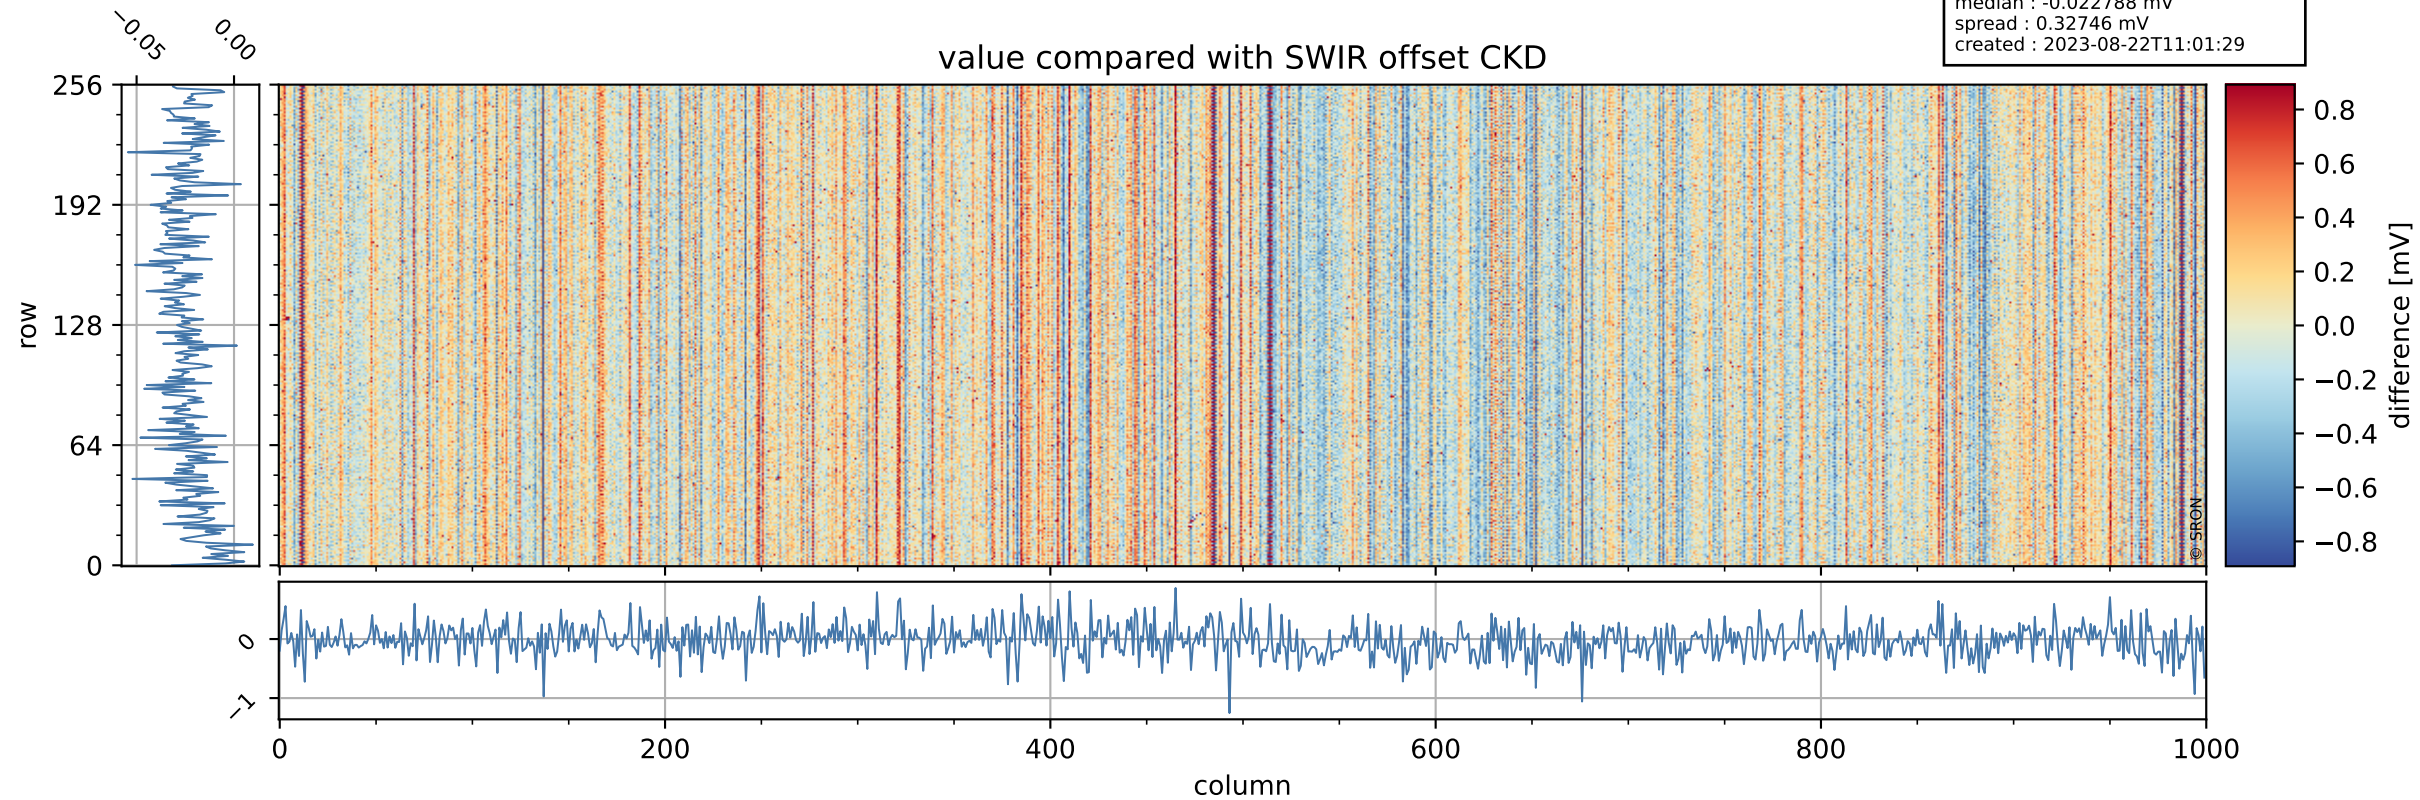

Tropomi SWIR offset (beta nominal)

orbits : 19 in [5617, 5662]
coverage : 2018-11-13 / 2018-11-16
median : 0.526 V
spread : 0.035925 V
created : 2023-08-22T11:01:28

value detector map

Tropomi SWIR offset (beta nominal)

orbits : 19 in [5617, 5662]
coverage : 2018-11-13 / 2018-11-16
median : 29.807 μV
spread : 17.926 μV
created : 2023-08-22T11:01:28

Tropomi SWIR offset (beta nominal)

orbits : 19 in [5617, 5662]
coverage : 2018-11-13 / 2018-11-16
median : -0.022788 mV
spread : 0.32746 mV
created : 2023-08-22T11:01:29

value compared with SWIR offset CKD

Tropomi SWIR offset (beta nominal) ground-tracks of Sentinel-5P

orbits : 19 in [5617, 5662]
coverage : 2018-11-13 / 2018-11-16
created : 2023-08-22T11:01:29

Tropomi SWIR offset (beta nominal)

orbits : [1867, 5662]
coverage : 2018-02-20 / 2018-11-16
created : 2023-08-22T11:01:29

trend of detector median & temperatures