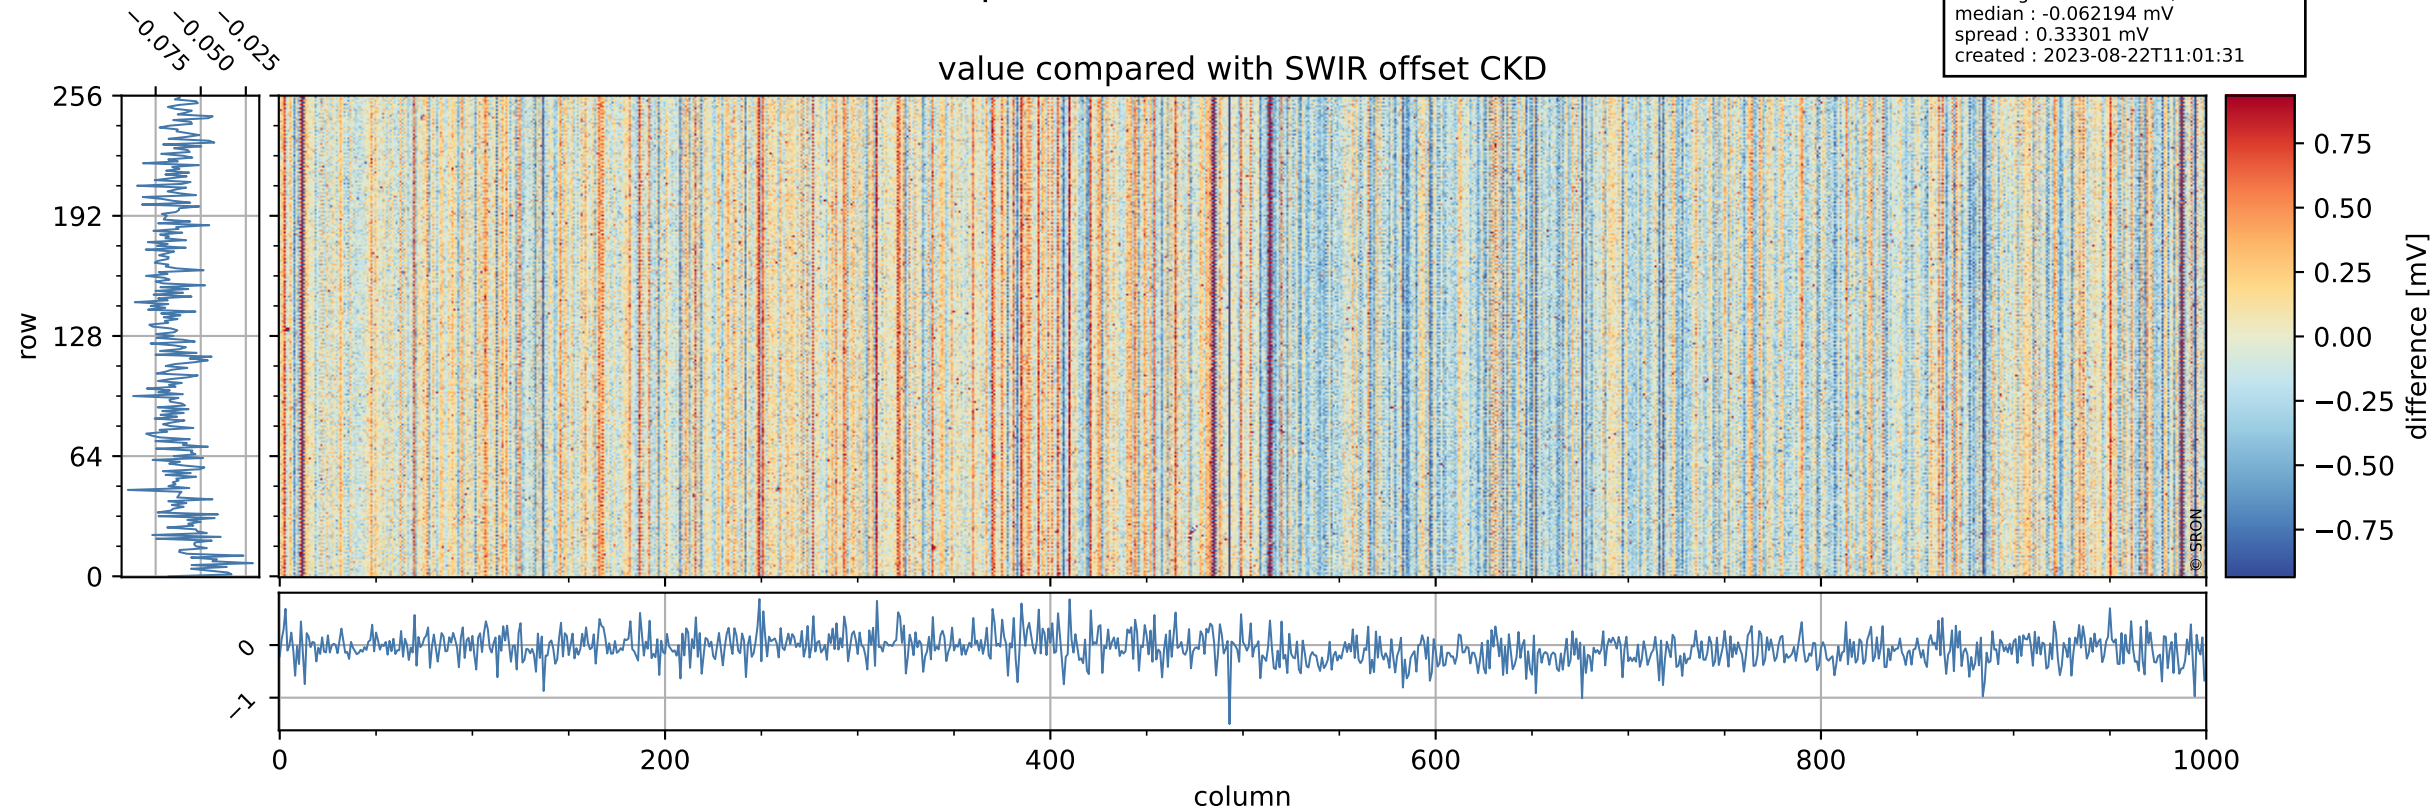

Tropomi SWIR offset (beta nominal)

orbits : 20 in [5662, 5707]
coverage : 2018-11-16 / 2018-11-19
median : 0.52596 V
spread : 0.035929 V
created : 2023-08-22T11:01:30

value detector map

Tropomi SWIR offset (beta nominal)

orbits : 20 in [5662, 5707]
coverage : 2018-11-16 / 2018-11-19
median : 29.532 μV
spread : 17.922 μV
created : 2023-08-22T11:01:30

Tropomi SWIR offset (beta nominal)

orbits : 20 in [5662, 5707]
coverage : 2018-11-16 / 2018-11-19
median : -0.062194 mV
spread : 0.33301 mV
created : 2023-08-22T11:01:31

value compared with SWIR offset CKD

Tropomi SWIR offset (beta nominal) ground-tracks of Sentinel-5P

orbits : 20 in [5662, 5707]
coverage : 2018-11-16 / 2018-11-19
created : 2023-08-22T11:01:31

Tropomi SWIR offset (beta nominal)

orbits : [1867, 5707]
coverage : 2018-02-20 / 2018-11-19
created : 2023-08-22T11:01:31

trend of detector median & temperatures