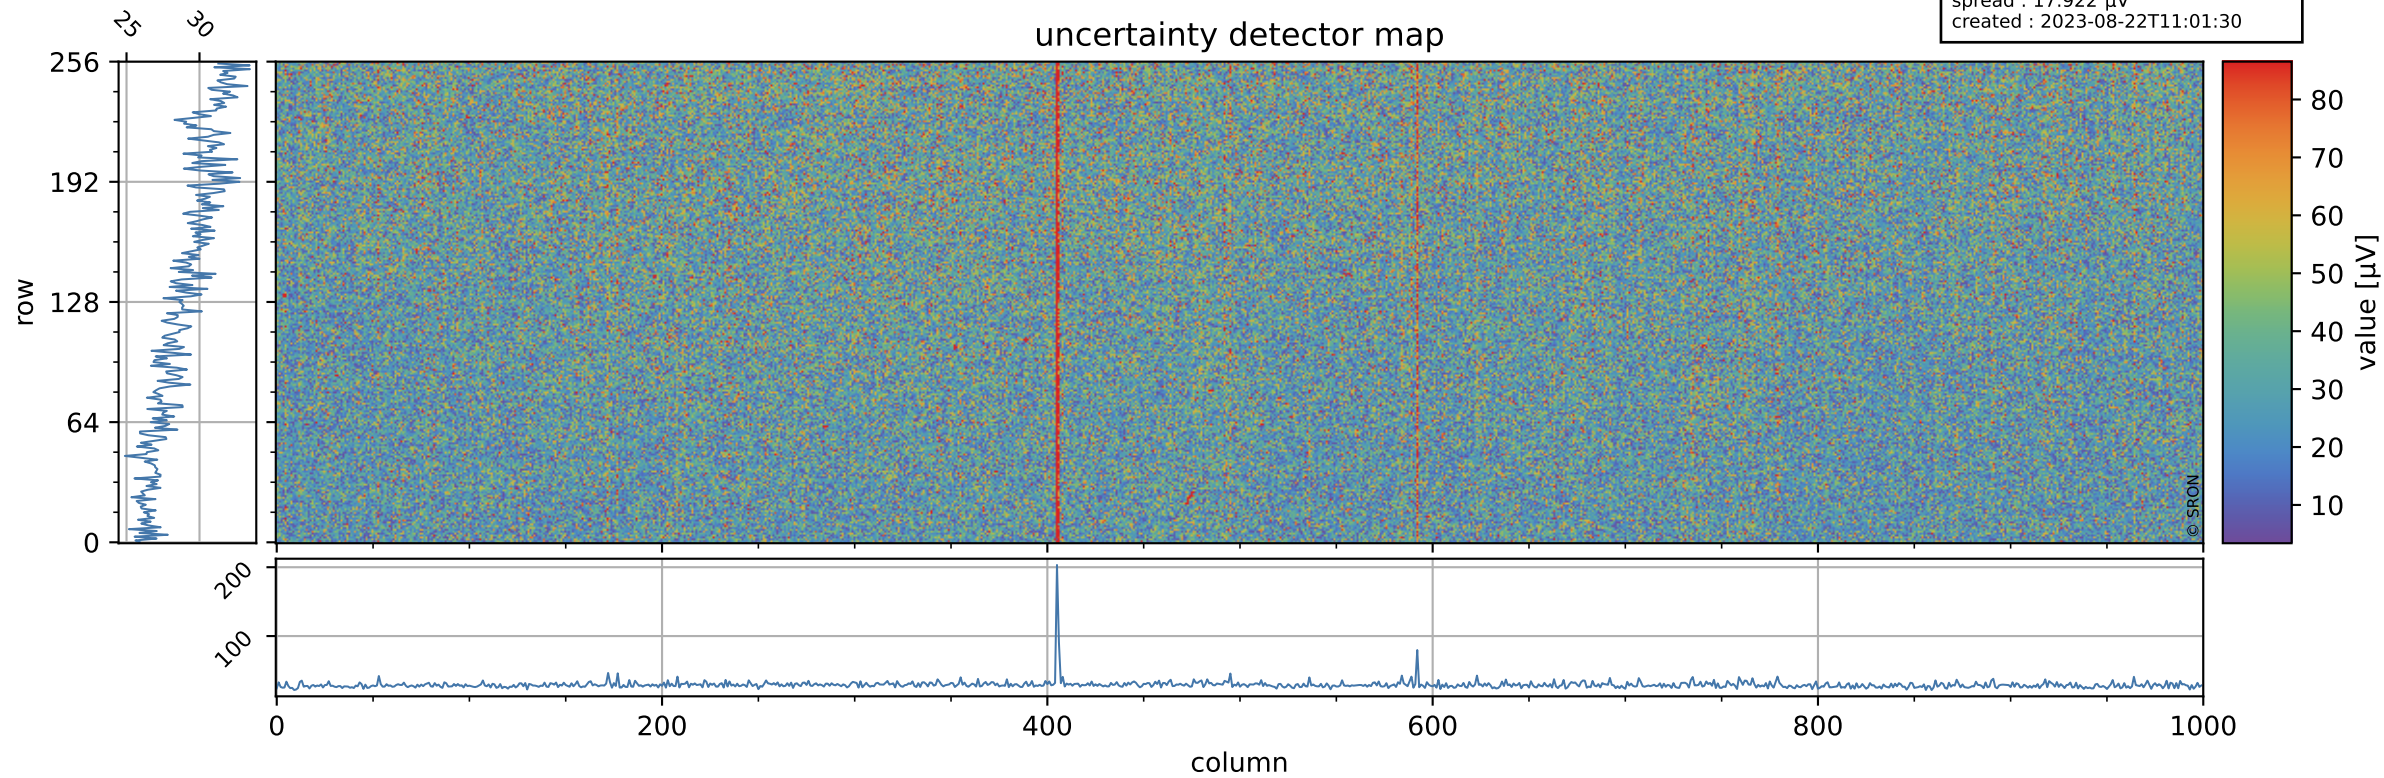

Tropomi SWIR offset (beta nominal)

orbits : 20 in [5662, 5707]
coverage : 2018-11-16 / 2018-11-19
median : 0.52596 V
spread : 0.035929 V
created : 2023-08-22T11:01:30

value detector map

Tropomi SWIR offset (beta nominal)

orbits : 20 in [5662, 5707]
coverage : 2018-11-16 / 2018-11-19
median : 29.532 μV
spread : 17.922 μV
created : 2023-08-22T11:01:30

Tropomi SWIR offset (beta nominal)

orbits : 20 in [5662, 5707]
coverage : 2018-11-16 / 2018-11-19
median : -0.062194 mV
spread : 0.33301 mV
created : 2023-08-22T11:01:31

value compared with SWIR offset CKD

Tropomi SWIR offset (beta nominal) ground-tracks of Sentinel-5P

orbits : 20 in [5662, 5707]
coverage : 2018-11-16 / 2018-11-19
created : 2023-08-22T11:01:31

Tropomi SWIR offset (beta nominal)

orbits : [1867, 5707]
coverage : 2018-02-20 / 2018-11-19
created : 2023-08-22T11:01:31

trend of detector median & temperatures