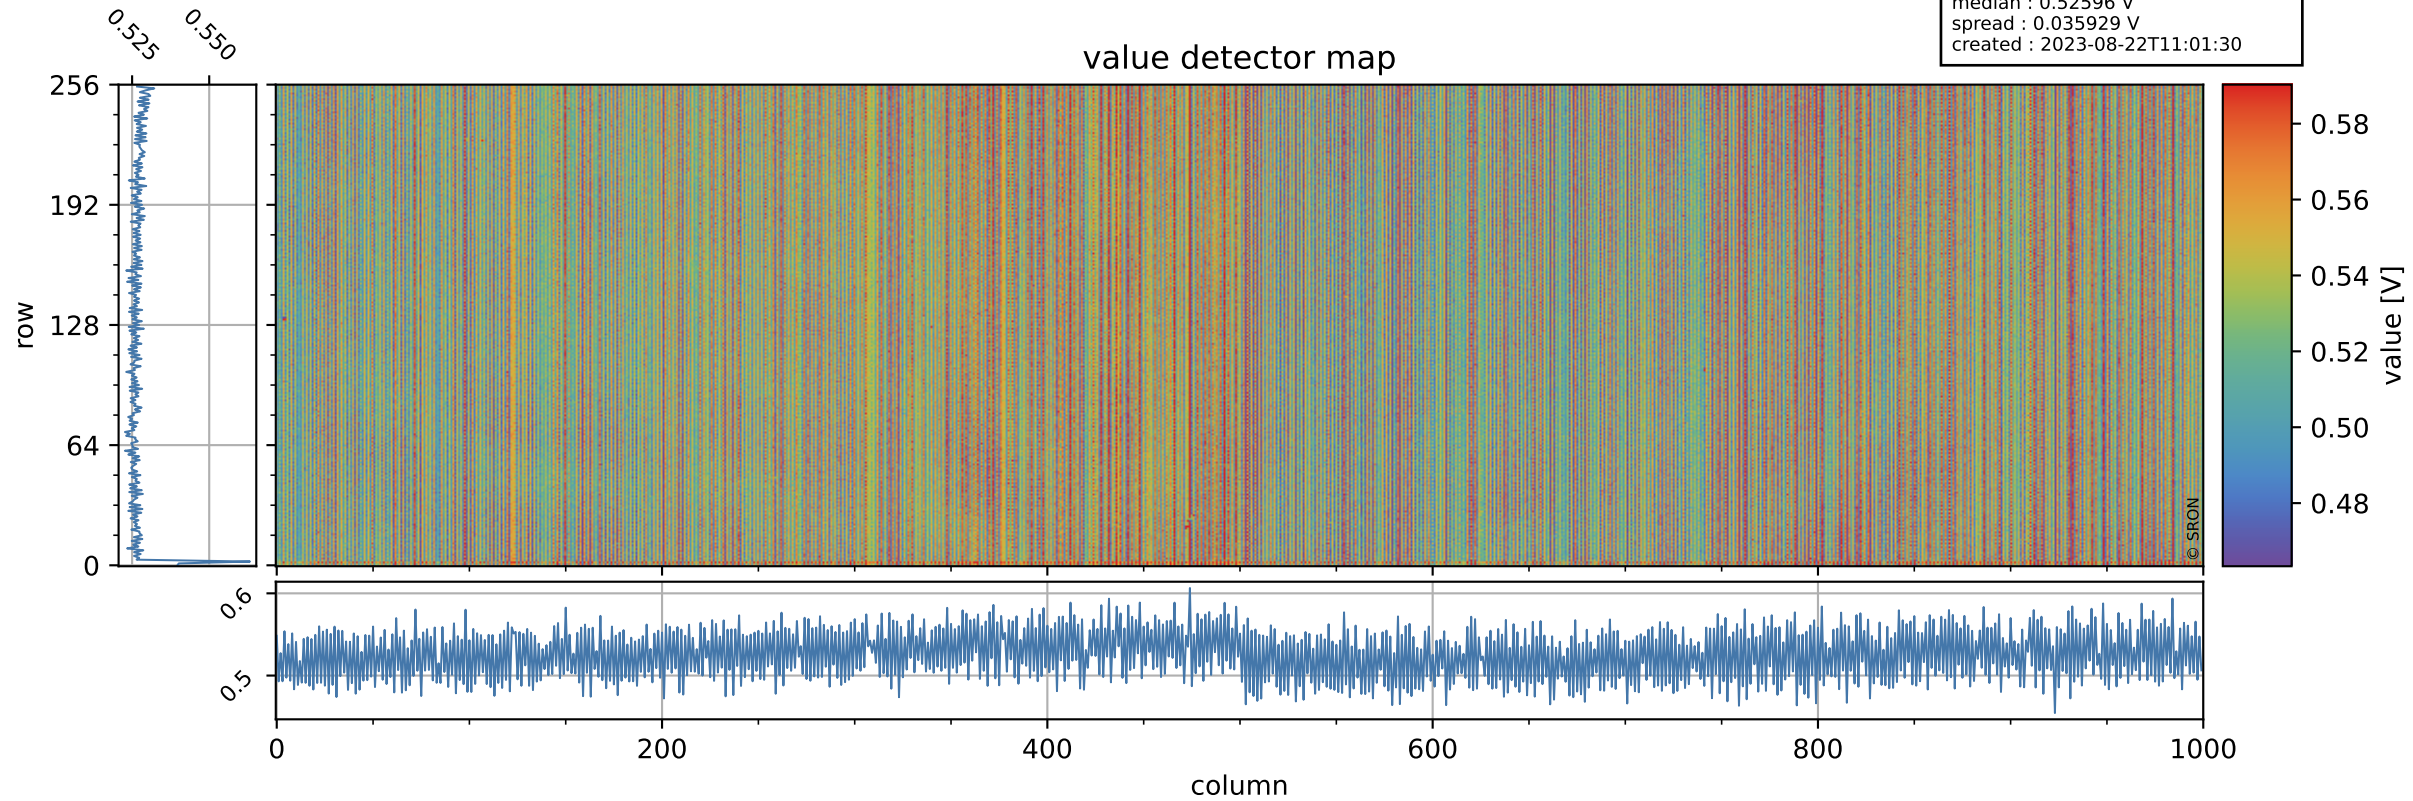

Tropomi SWIR offset (beta nominal)

orbits : 20 in [5662, 5707]
coverage : 2018-11-16 / 2018-11-19
median : 0.52596 V
spread : 0.035929 V
created : 2023-08-22T11:01:30

value detector map

Tropomi SWIR offset (beta nominal)

orbits : 20 in [5662, 5707]
coverage : 2018-11-16 / 2018-11-19
median : 29.532 μV
spread : 17.922 μV
created : 2023-08-22T11:01:30

Tropomi SWIR offset (beta nominal)

orbits : 20 in [5662, 5707]
coverage : 2018-11-16 / 2018-11-19
median : -0.062194 mV
spread : 0.33301 mV
created : 2023-08-22T11:01:31

value compared with SWIR offset CKD

Tropomi SWIR offset (beta nominal) ground-tracks of Sentinel-5P

orbits : 20 in [5662, 5707]
coverage : 2018-11-16 / 2018-11-19
created : 2023-08-22T11:01:31

Tropomi SWIR offset (beta nominal)

orbits : [1867, 5707]
coverage : 2018-02-20 / 2018-11-19
created : 2023-08-22T11:01:31

trend of detector median & temperatures