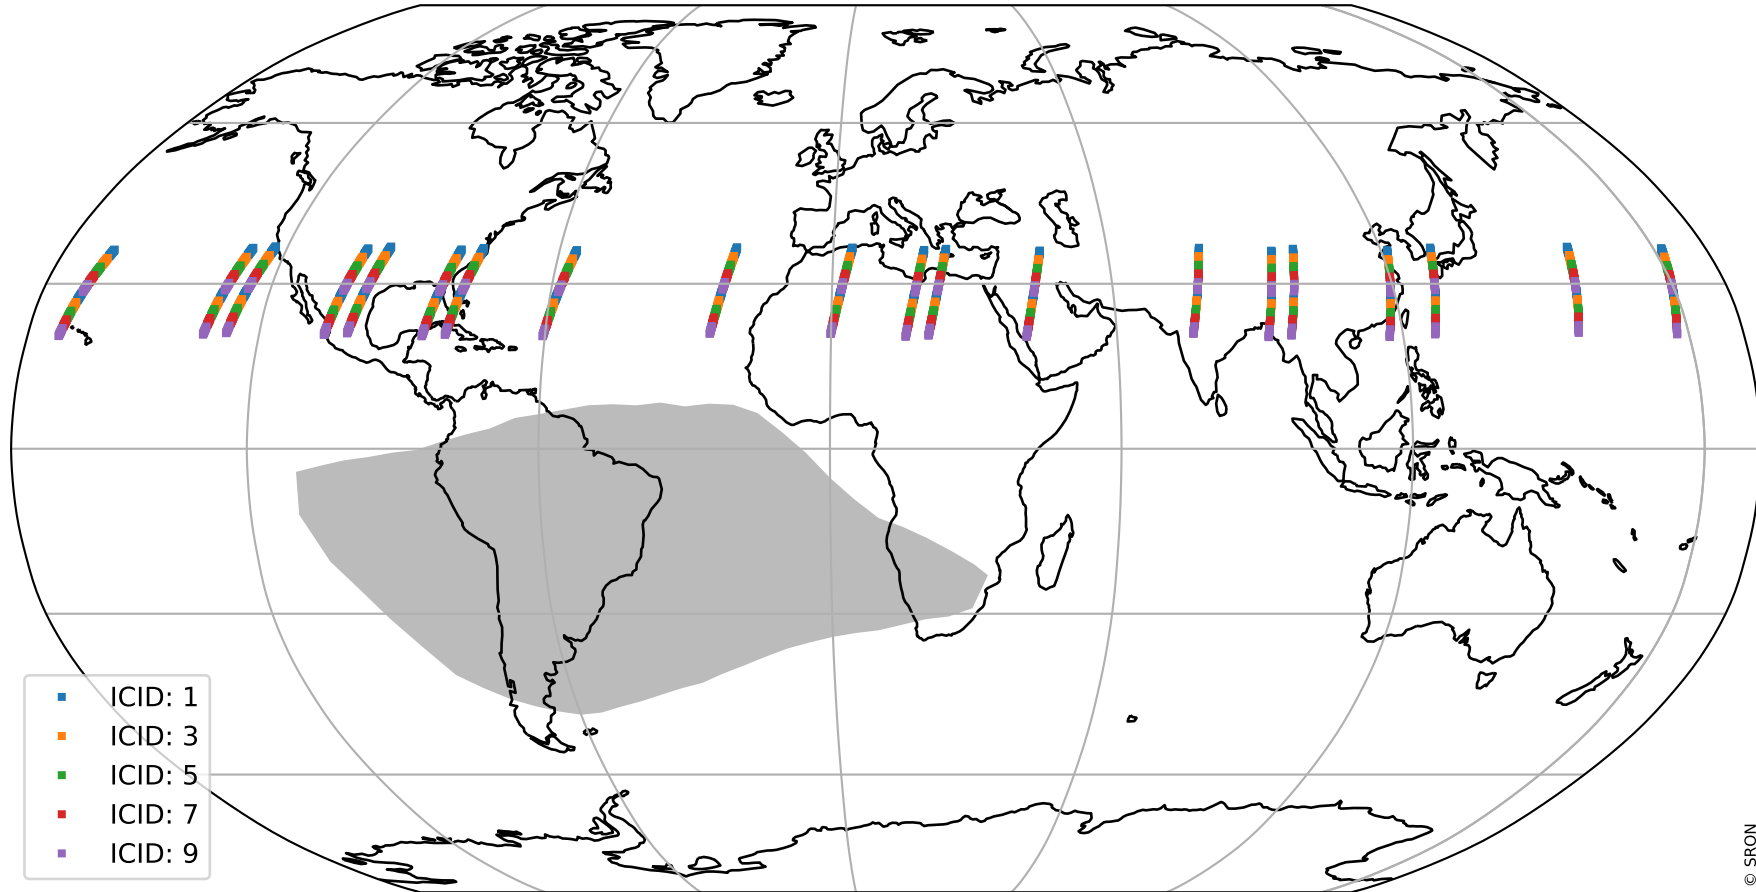

Tropomi SWIR offset (beta nominal)

orbits : 20 in [5662, 5707]
coverage : 2018-11-16 / 2018-11-19
median : 0.52596 V
spread : 0.035929 V
created : 2023-08-22T11:01:30

value detector map

Tropomi SWIR offset (beta nominal)

orbits : 20 in [5662, 5707]
coverage : 2018-11-16 / 2018-11-19
median : 29.532 μV
spread : 17.922 μV
created : 2023-08-22T11:01:30

Tropomi SWIR offset (beta nominal)

orbits : 20 in [5662, 5707]
coverage : 2018-11-16 / 2018-11-19
median : -0.062194 mV
spread : 0.33301 mV
created : 2023-08-22T11:01:31

value compared with SWIR offset CKD

Tropomi SWIR offset (beta nominal) ground-tracks of Sentinel-5P

orbits : 20 in [5662, 5707]
coverage : 2018-11-16 / 2018-11-19
created : 2023-08-22T11:01:31

Tropomi SWIR offset (beta nominal)

orbits : [1867, 5707]
coverage : 2018-02-20 / 2018-11-19
created : 2023-08-22T11:01:31

trend of detector median & temperatures