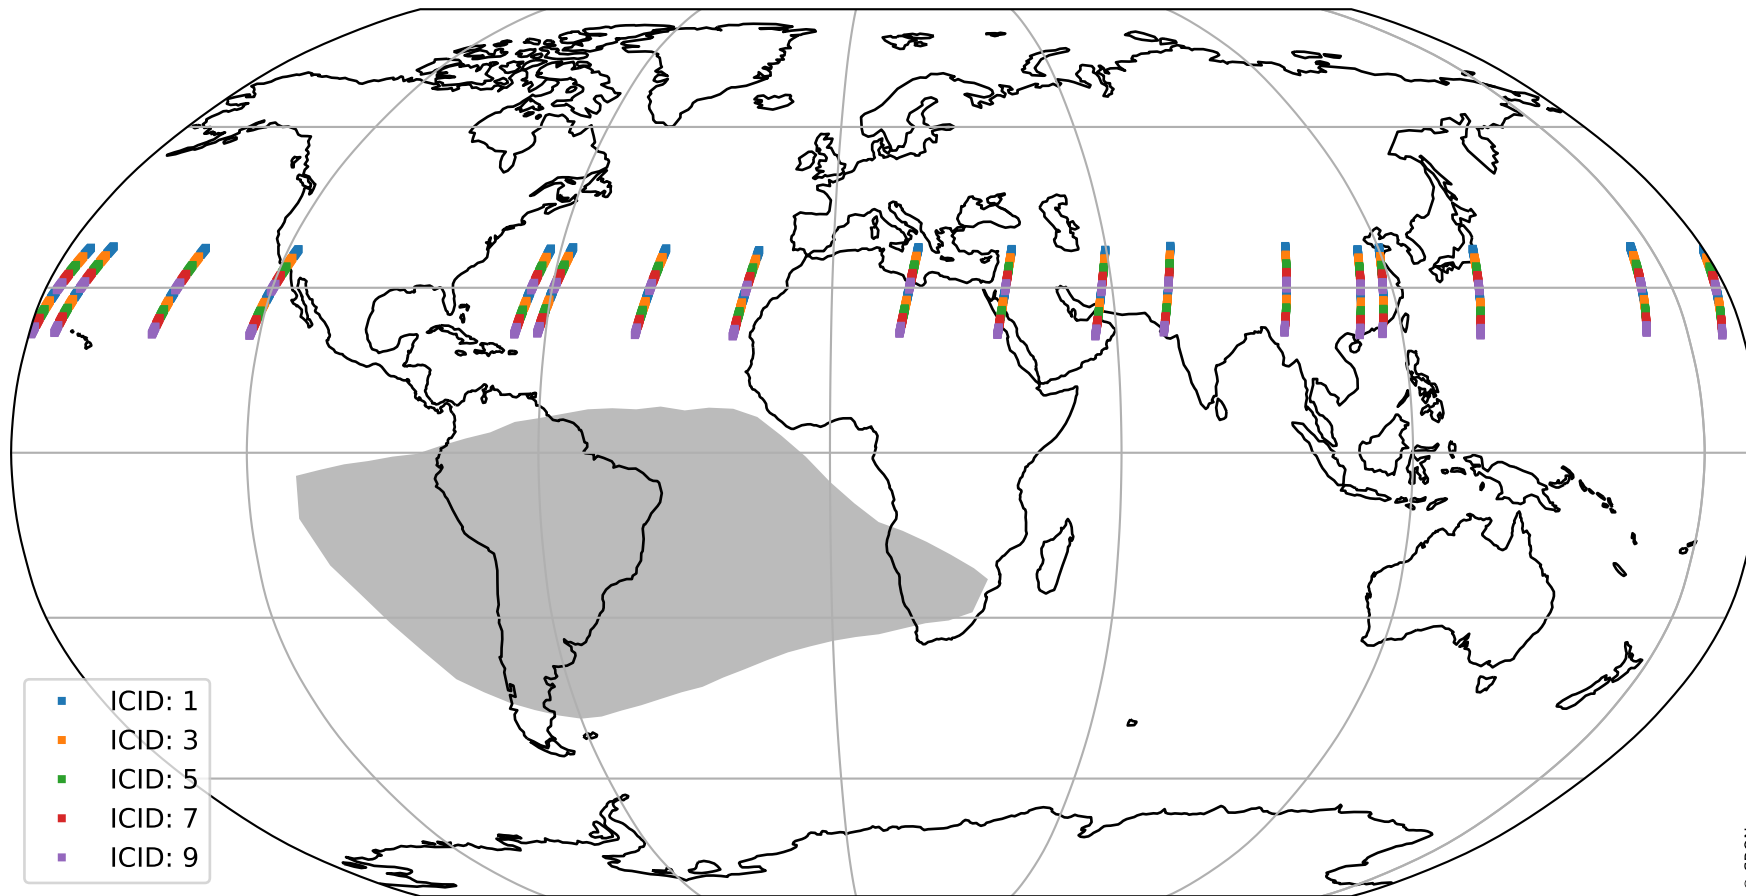

Tropomi SWIR offset (beta nominal)

orbits : 18 in [5707, 5752]
coverage : 2018-11-19 / 2018-11-22
median : 0.52595 V
spread : 0.035929 V
created : 2023-08-22T11:01:32

value detector map

Tropomi SWIR offset (beta nominal)

orbits : 18 in [5707, 5752]
coverage : 2018-11-19 / 2018-11-22
median : 31.072 μV
spread : 18.795 μV
created : 2023-08-22T11:01:32

Tropomi SWIR offset (beta nominal)

orbits : 18 in [5707, 5752]
coverage : 2018-11-19 / 2018-11-22
median : -0.072555 mV
spread : 0.32898 mV
created : 2023-08-22T11:01:33

value compared with SWIR offset CKD

Tropomi SWIR offset (beta nominal) ground-tracks of Sentinel-5P

orbits : 18 in [5707, 5752]
coverage : 2018-11-19 / 2018-11-22
created : 2023-08-22T11:01:33

Tropomi SWIR offset (beta nominal)

orbits : [1867, 5752]
coverage : 2018-02-20 / 2018-11-22
created : 2023-08-22T11:01:33

trend of detector median & temperatures