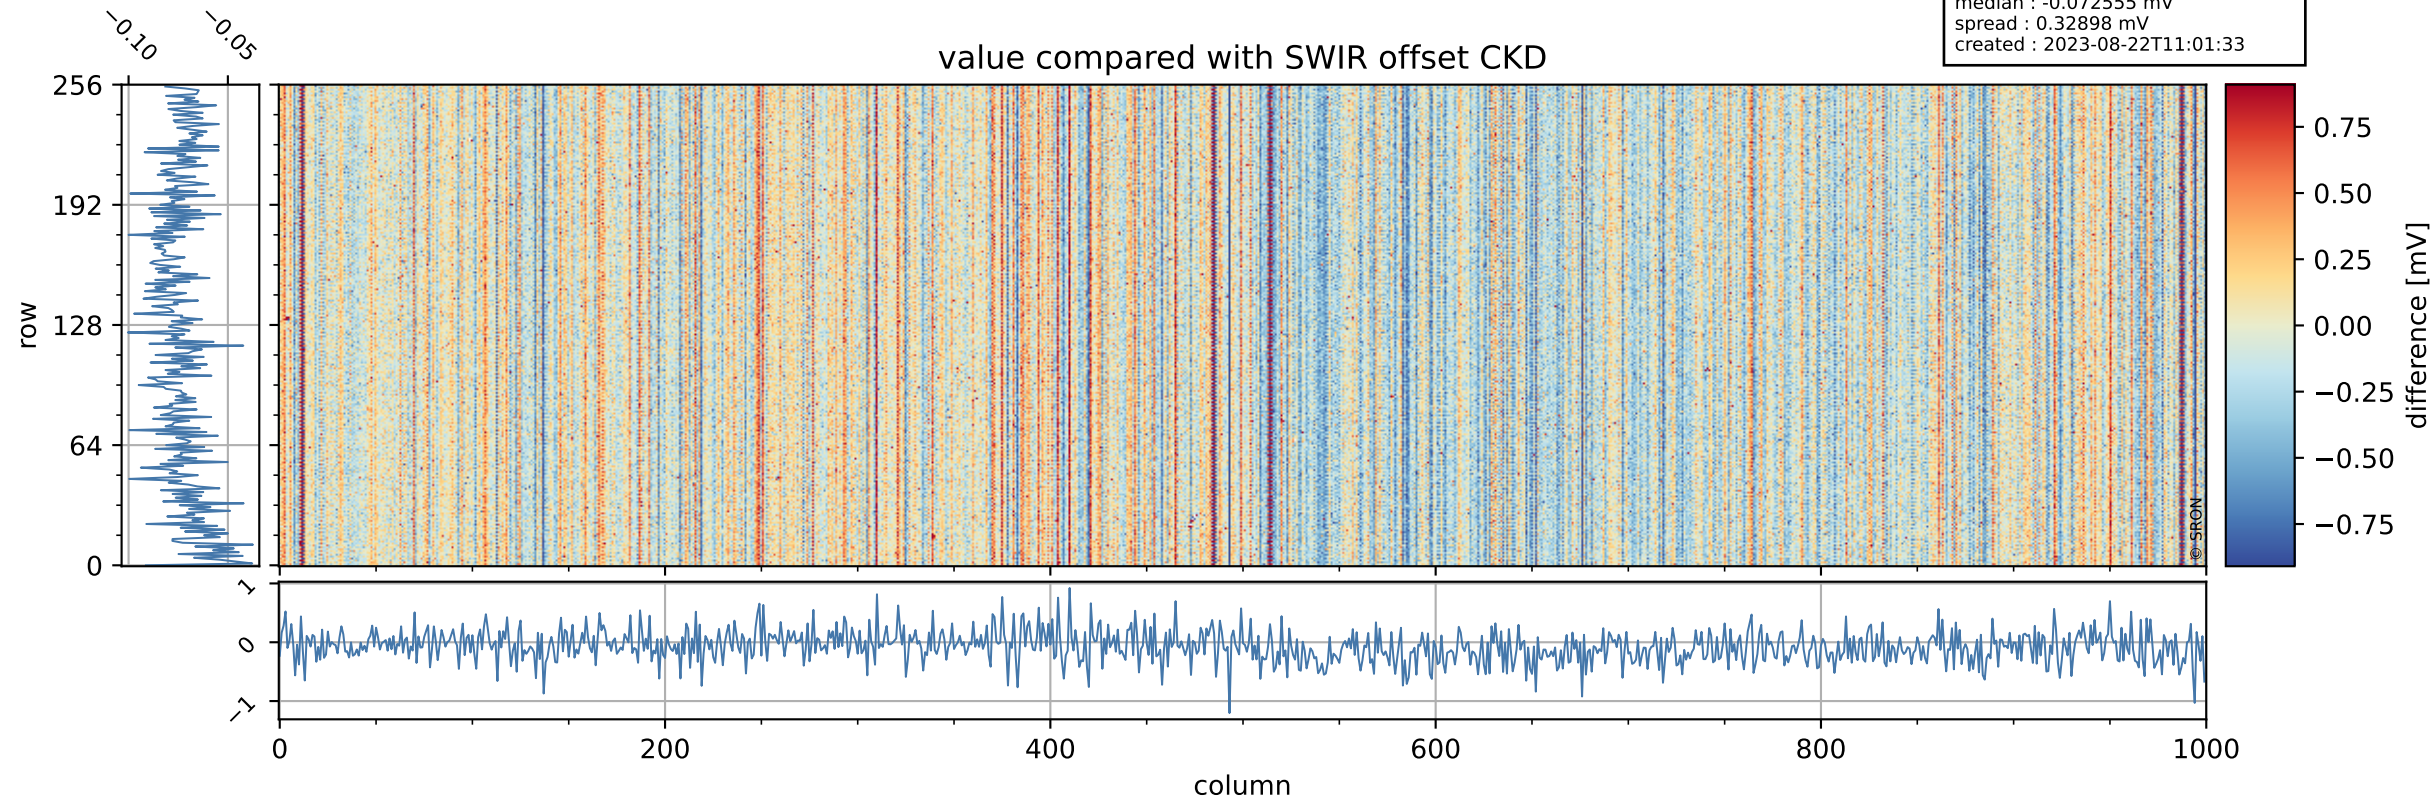

Tropomi SWIR offset (beta nominal)

orbits : 18 in [5707, 5752]
coverage : 2018-11-19 / 2018-11-22
median : 0.52595 V
spread : 0.035929 V
created : 2023-08-22T11:01:32

value detector map

Tropomi SWIR offset (beta nominal)

orbits : 18 in [5707, 5752]
coverage : 2018-11-19 / 2018-11-22
median : 31.072 μV
spread : 18.795 μV
created : 2023-08-22T11:01:32

Tropomi SWIR offset (beta nominal)

orbits : 18 in [5707, 5752]
coverage : 2018-11-19 / 2018-11-22
median : -0.072555 mV
spread : 0.32898 mV
created : 2023-08-22T11:01:33

value compared with SWIR offset CKD

Tropomi SWIR offset (beta nominal) ground-tracks of Sentinel-5P

orbits : 18 in [5707, 5752]
coverage : 2018-11-19 / 2018-11-22
created : 2023-08-22T11:01:33

Tropomi SWIR offset (beta nominal)

orbits : [1867, 5752]
coverage : 2018-02-20 / 2018-11-22
created : 2023-08-22T11:01:33

trend of detector median & temperatures