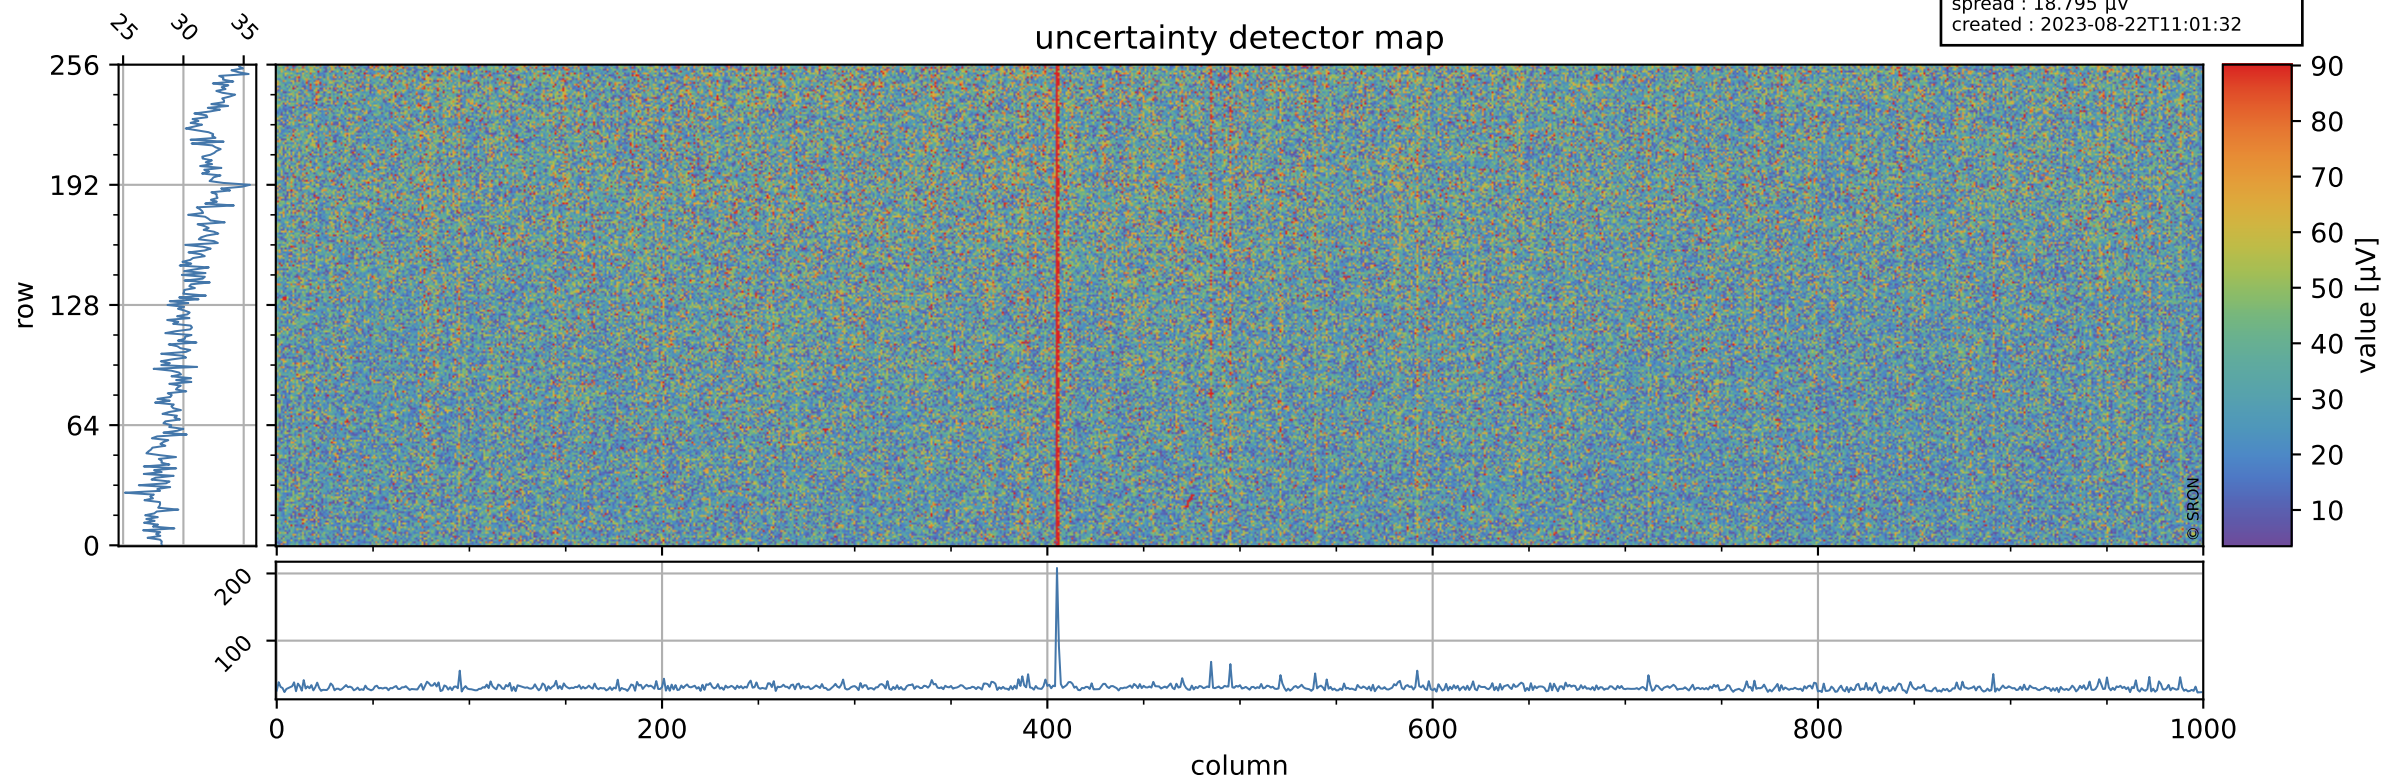

Tropomi SWIR offset (beta nominal)

orbits : 18 in [5707, 5752]
coverage : 2018-11-19 / 2018-11-22
median : 0.52595 V
spread : 0.035929 V
created : 2023-08-22T11:01:32

value detector map

Tropomi SWIR offset (beta nominal)

orbits : 18 in [5707, 5752]
coverage : 2018-11-19 / 2018-11-22
median : 31.072 μV
spread : 18.795 μV
created : 2023-08-22T11:01:32

Tropomi SWIR offset (beta nominal)

orbits : 18 in [5707, 5752]
coverage : 2018-11-19 / 2018-11-22
median : -0.072555 mV
spread : 0.32898 mV
created : 2023-08-22T11:01:33

value compared with SWIR offset CKD

Tropomi SWIR offset (beta nominal) ground-tracks of Sentinel-5P

orbits : 18 in [5707, 5752]
coverage : 2018-11-19 / 2018-11-22
created : 2023-08-22T11:01:33

Tropomi SWIR offset (beta nominal)

orbits : [1867, 5752]
coverage : 2018-02-20 / 2018-11-22
created : 2023-08-22T11:01:33

trend of detector median & temperatures