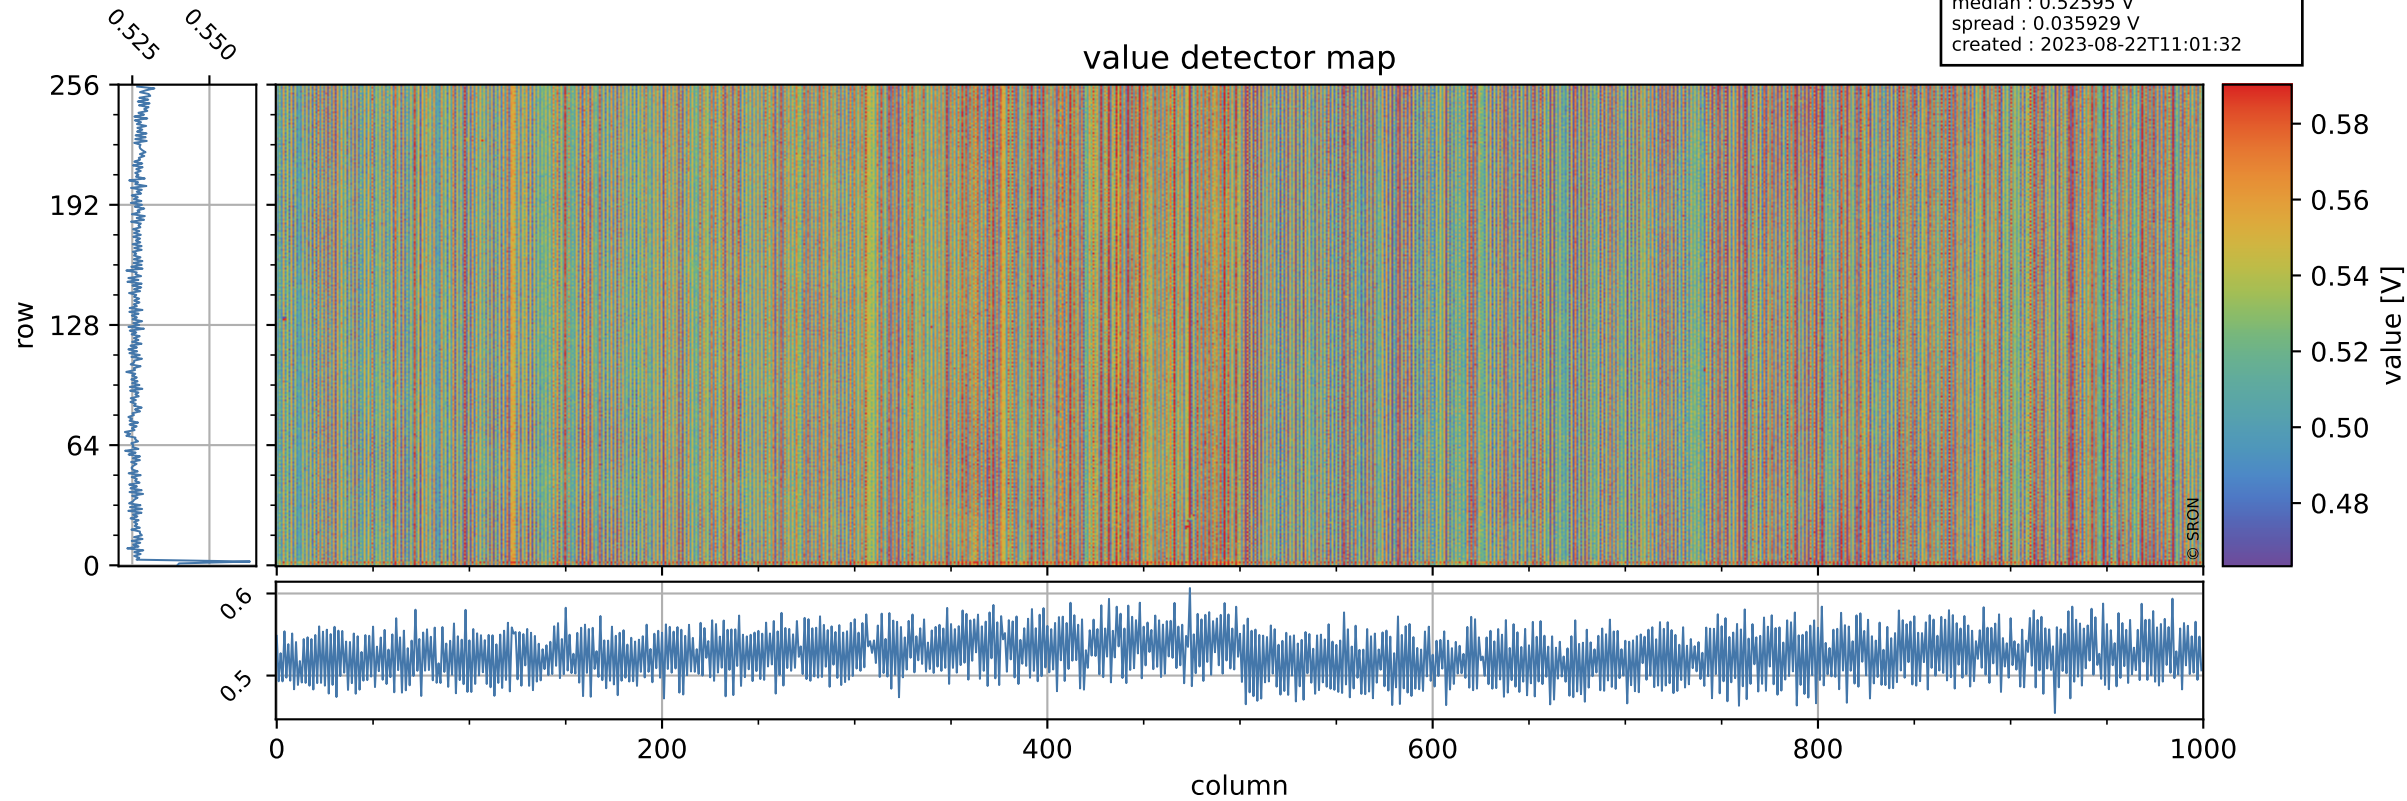

Tropomi SWIR offset (beta nominal)

orbits : 18 in [5707, 5752]
coverage : 2018-11-19 / 2018-11-22
median : 0.52595 V
spread : 0.035929 V
created : 2023-08-22T11:01:32

value detector map

Tropomi SWIR offset (beta nominal)

orbits : 18 in [5707, 5752]
coverage : 2018-11-19 / 2018-11-22
median : 31.072 μV
spread : 18.795 μV
created : 2023-08-22T11:01:32

Tropomi SWIR offset (beta nominal)

orbits : 18 in [5707, 5752]
coverage : 2018-11-19 / 2018-11-22
median : -0.072555 mV
spread : 0.32898 mV
created : 2023-08-22T11:01:33

value compared with SWIR offset CKD

Tropomi SWIR offset (beta nominal) ground-tracks of Sentinel-5P

orbits : 18 in [5707, 5752]
coverage : 2018-11-19 / 2018-11-22
created : 2023-08-22T11:01:33

Tropomi SWIR offset (beta nominal)

orbits : [1867, 5752]
coverage : 2018-02-20 / 2018-11-22
created : 2023-08-22T11:01:33

trend of detector median & temperatures