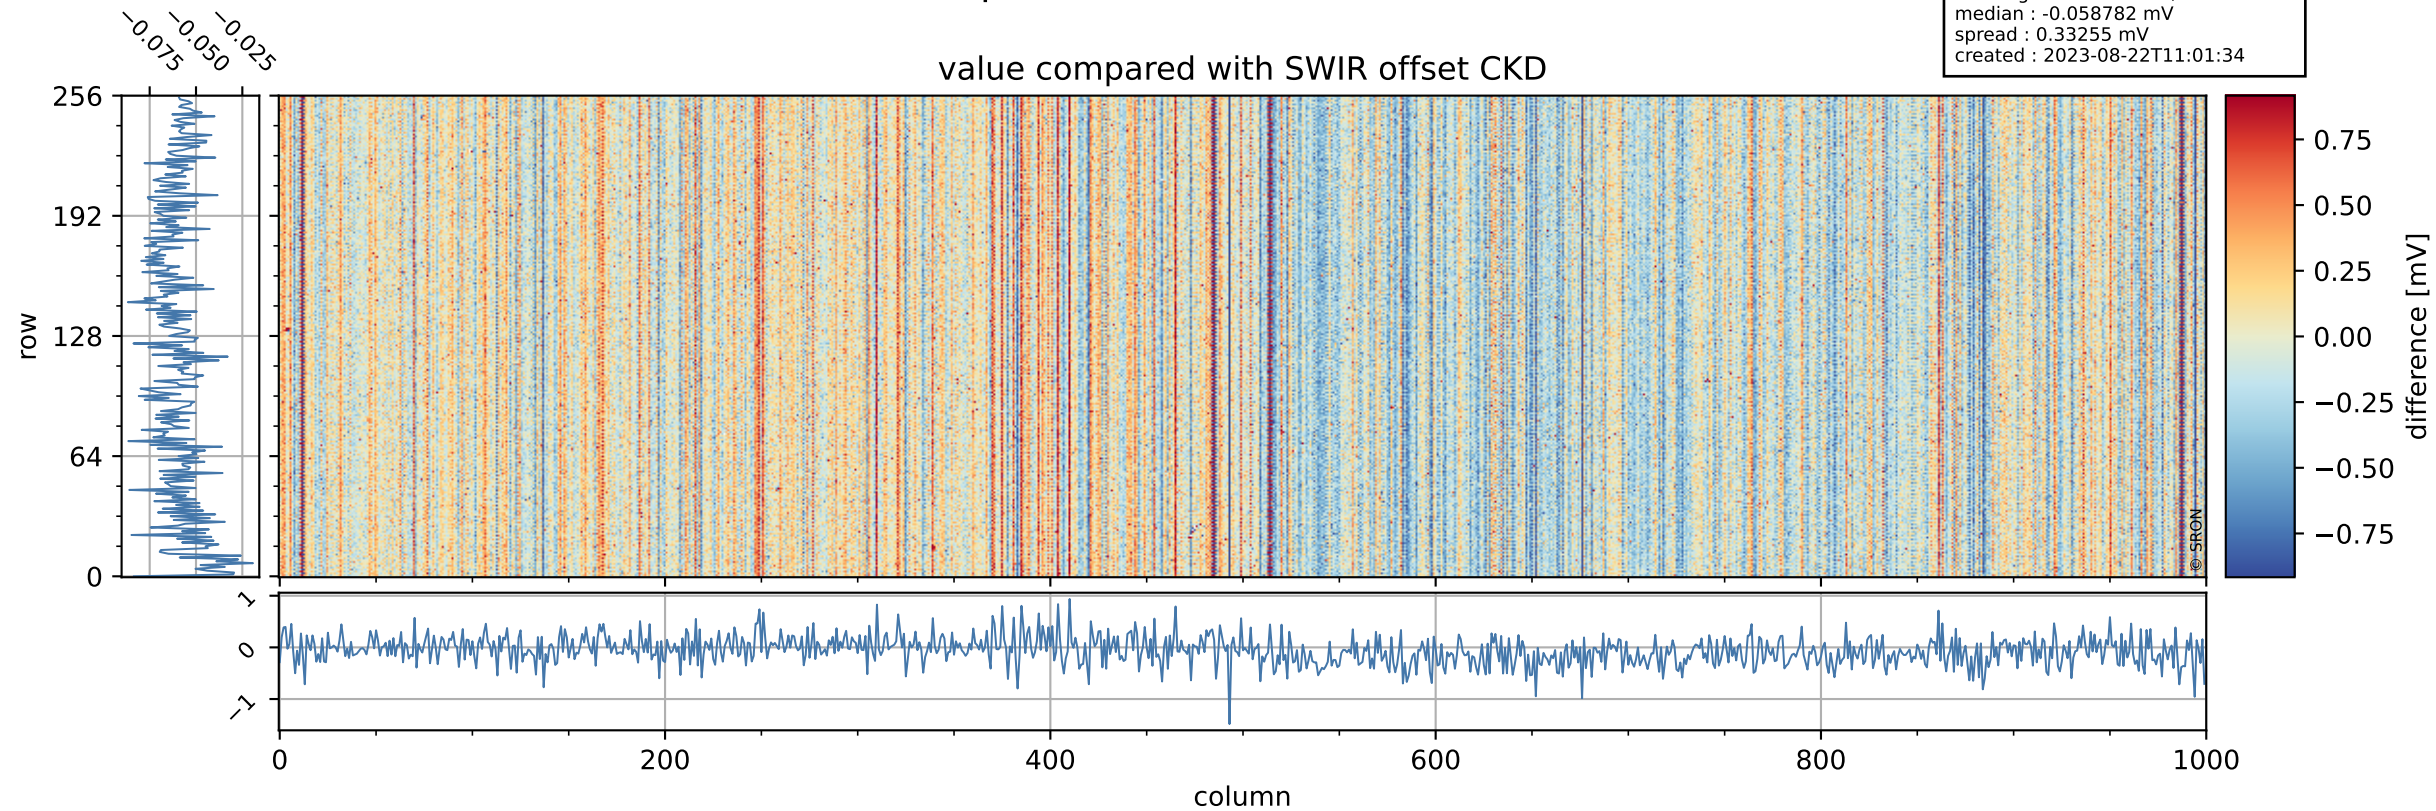

Tropomi SWIR offset (beta nominal)

orbits : 20 in [5752, 5797]
coverage : 2018-11-23 / 2018-11-25
median : 0.52596 V
spread : 0.035933 V
created : 2023-08-22T11:01:34

value detector map

Tropomi SWIR offset (beta nominal)

orbits : 20 in [5752, 5797]
coverage : 2018-11-23 / 2018-11-25
median : 29.795 μV
spread : 18.05 μV
created : 2023-08-22T11:01:34

Tropomi SWIR offset (beta nominal)

orbits : 20 in [5752, 5797]
coverage : 2018-11-23 / 2018-11-25
median : -0.058782 mV
spread : 0.33255 mV
created : 2023-08-22T11:01:34

value compared with SWIR offset CKD

Tropomi SWIR offset (beta nominal) ground-tracks of Sentinel-5P

orbits : 20 in [5752, 5797]
coverage : 2018-11-23 / 2018-11-25
created : 2023-08-22T11:01:35

Tropomi SWIR offset (beta nominal)

orbits : [1867, 5797]
coverage : 2018-02-20 / 2018-11-25
created : 2023-08-22T11:01:35

trend of detector median & temperatures