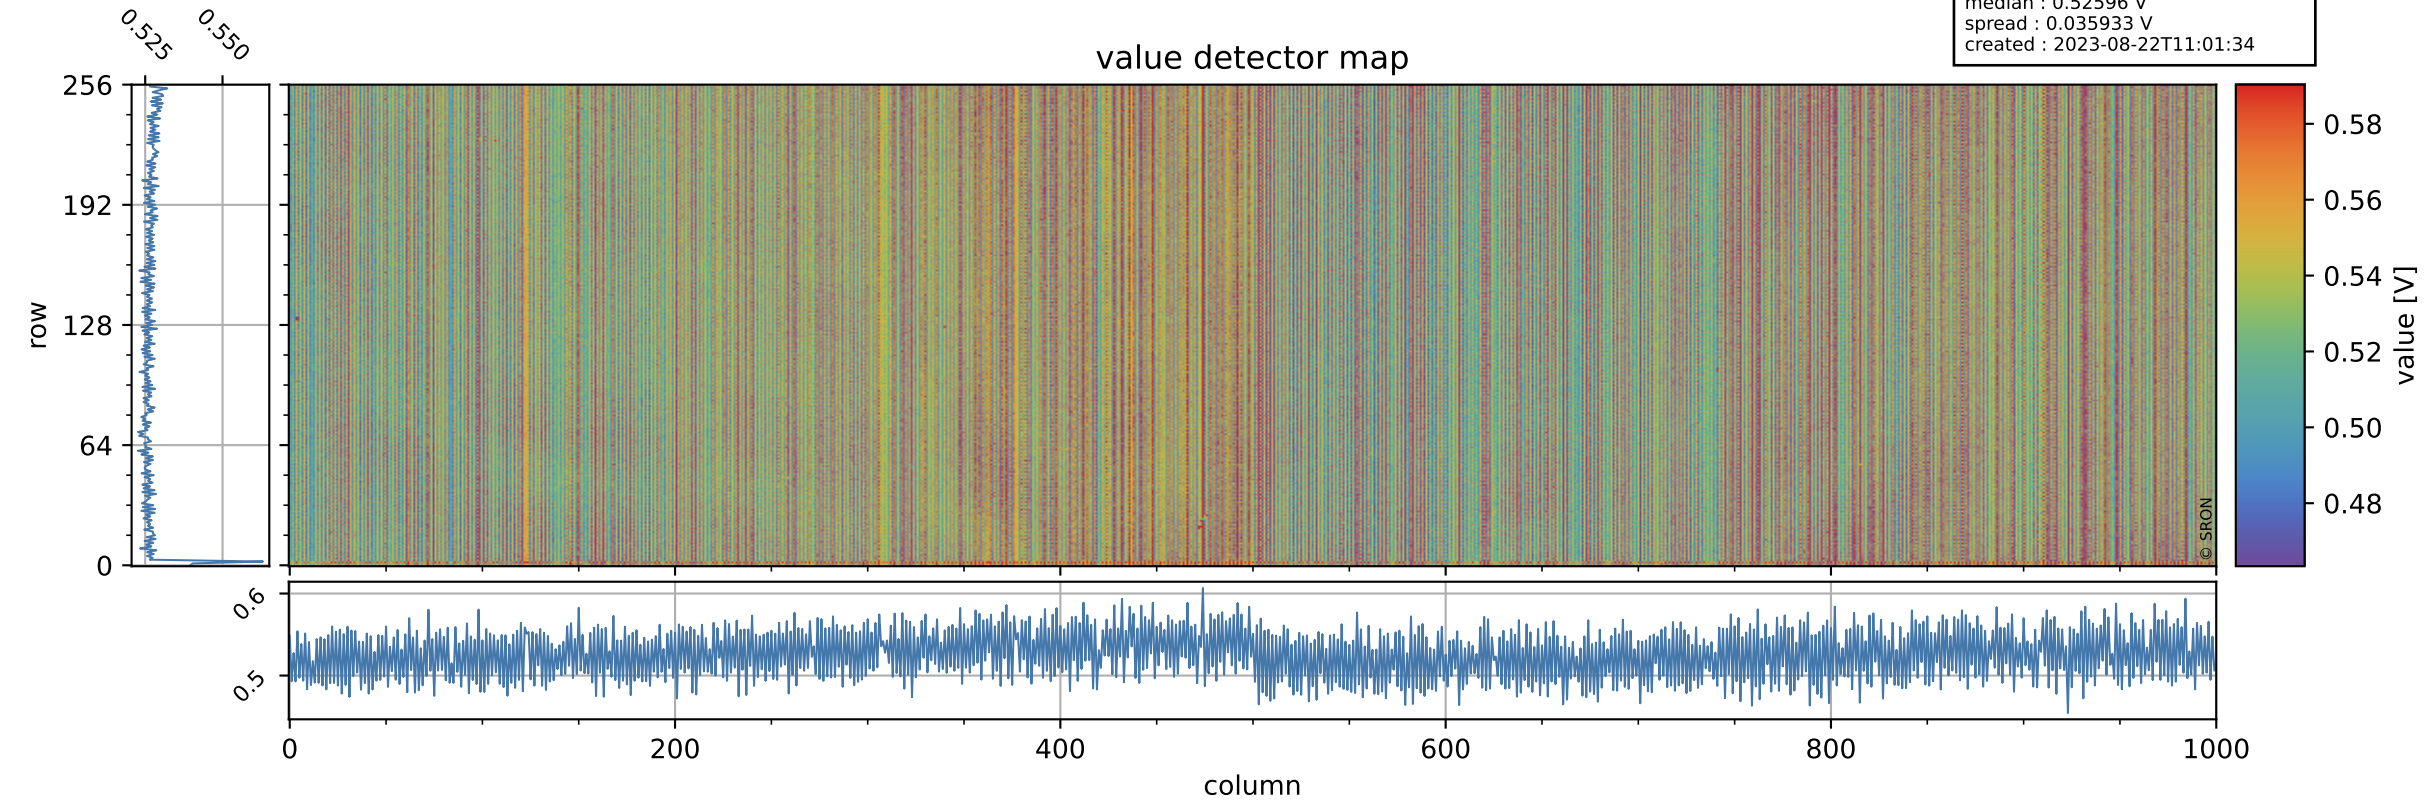

Tropomi SWIR offset (beta nominal)

orbits : 20 in [5752, 5797]
coverage : 2018-11-23 / 2018-11-25
median : 0.52596 V
spread : 0.035933 V
created : 2023-08-22T11:01:34

value detector map

Tropomi SWIR offset (beta nominal)

orbits : 20 in [5752, 5797]
coverage : 2018-11-23 / 2018-11-25
median : 29.795 μV
spread : 18.05 μV
created : 2023-08-22T11:01:34

Tropomi SWIR offset (beta nominal)

orbits : 20 in [5752, 5797]
coverage : 2018-11-23 / 2018-11-25
median : -0.058782 mV
spread : 0.33255 mV
created : 2023-08-22T11:01:34

value compared with SWIR offset CKD

Tropomi SWIR offset (beta nominal) ground-tracks of Sentinel-5P

orbits : 20 in [5752, 5797]
coverage : 2018-11-23 / 2018-11-25
created : 2023-08-22T11:01:35

Tropomi SWIR offset (beta nominal)

orbits : [1867, 5797]
coverage : 2018-02-20 / 2018-11-25
created : 2023-08-22T11:01:35

trend of detector median & temperatures