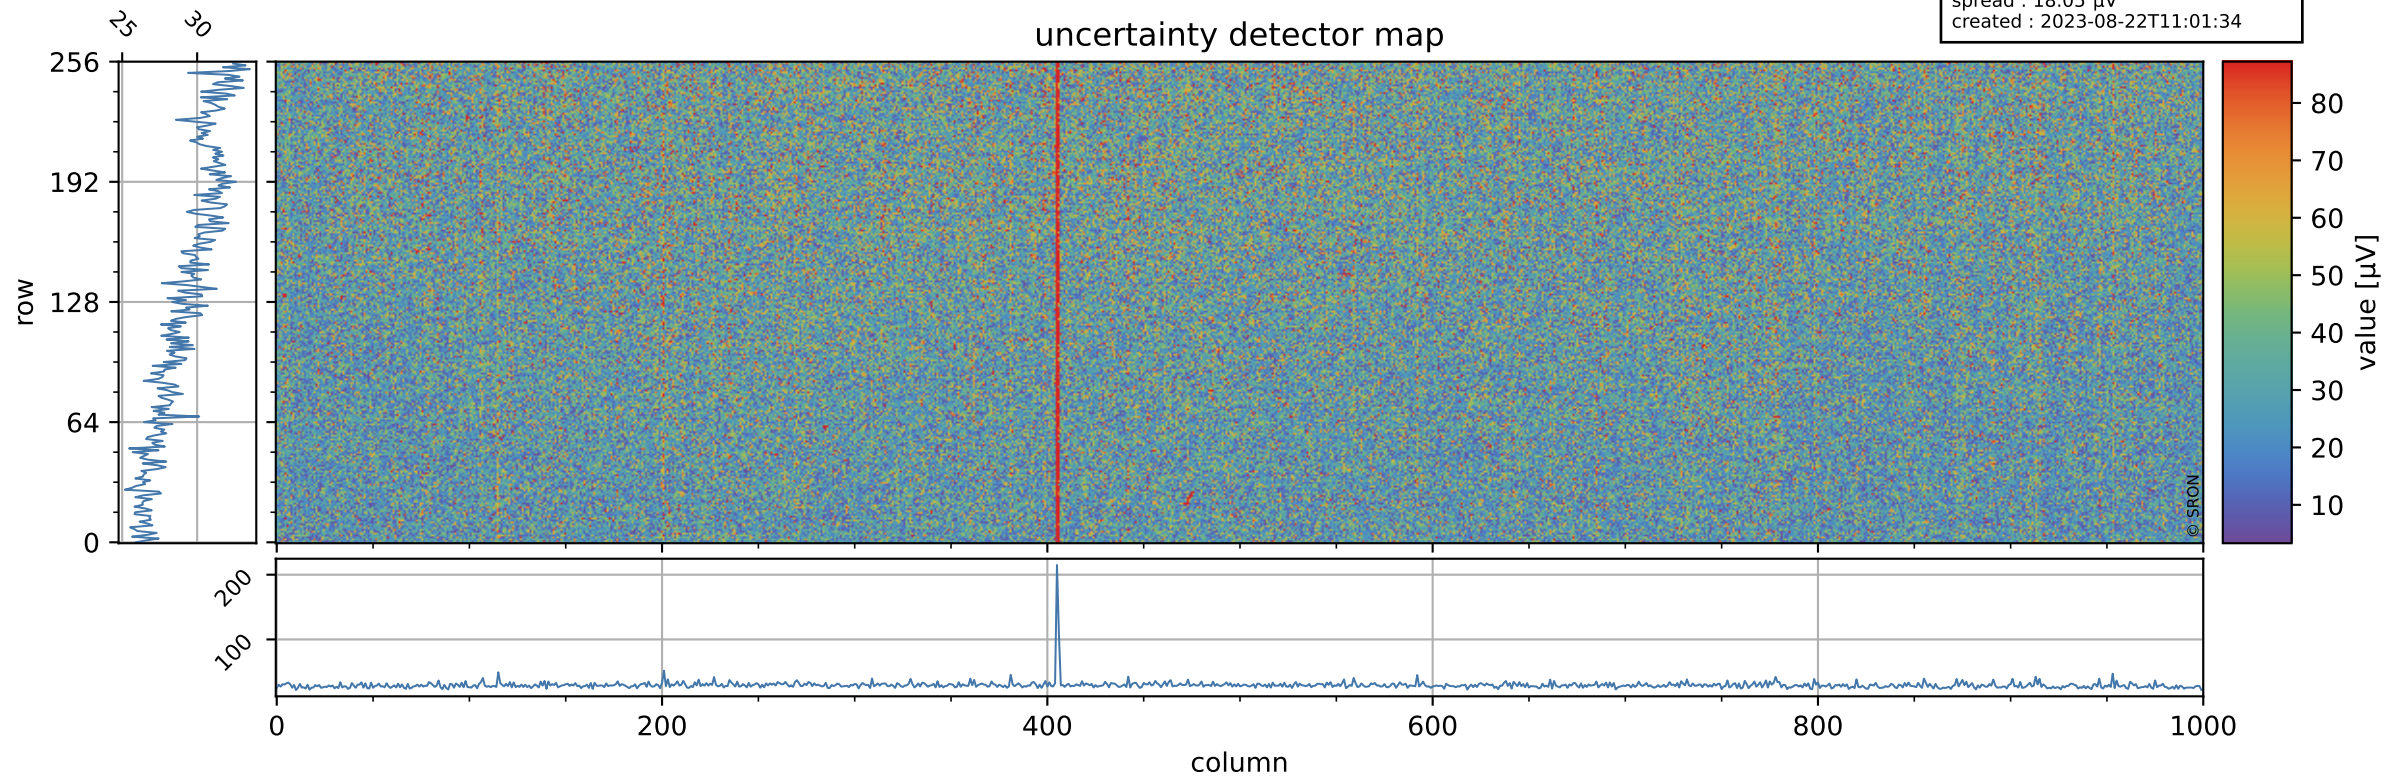

Tropomi SWIR offset (beta nominal)

orbits : 20 in [5752, 5797]
coverage : 2018-11-23 / 2018-11-25
median : 0.52596 V
spread : 0.035933 V
created : 2023-08-22T11:01:34

value detector map

Tropomi SWIR offset (beta nominal)

orbits : 20 in [5752, 5797]
coverage : 2018-11-23 / 2018-11-25
median : 29.795 μV
spread : 18.05 μV
created : 2023-08-22T11:01:34

Tropomi SWIR offset (beta nominal)

orbits : 20 in [5752, 5797]
coverage : 2018-11-23 / 2018-11-25
median : -0.058782 mV
spread : 0.33255 mV
created : 2023-08-22T11:01:34

value compared with SWIR offset CKD

Tropomi SWIR offset (beta nominal) ground-tracks of Sentinel-5P

orbits : 20 in [5752, 5797]
coverage : 2018-11-23 / 2018-11-25
created : 2023-08-22T11:01:35

Tropomi SWIR offset (beta nominal)

orbits : [1867, 5797]
coverage : 2018-02-20 / 2018-11-25
created : 2023-08-22T11:01:35

trend of detector median & temperatures