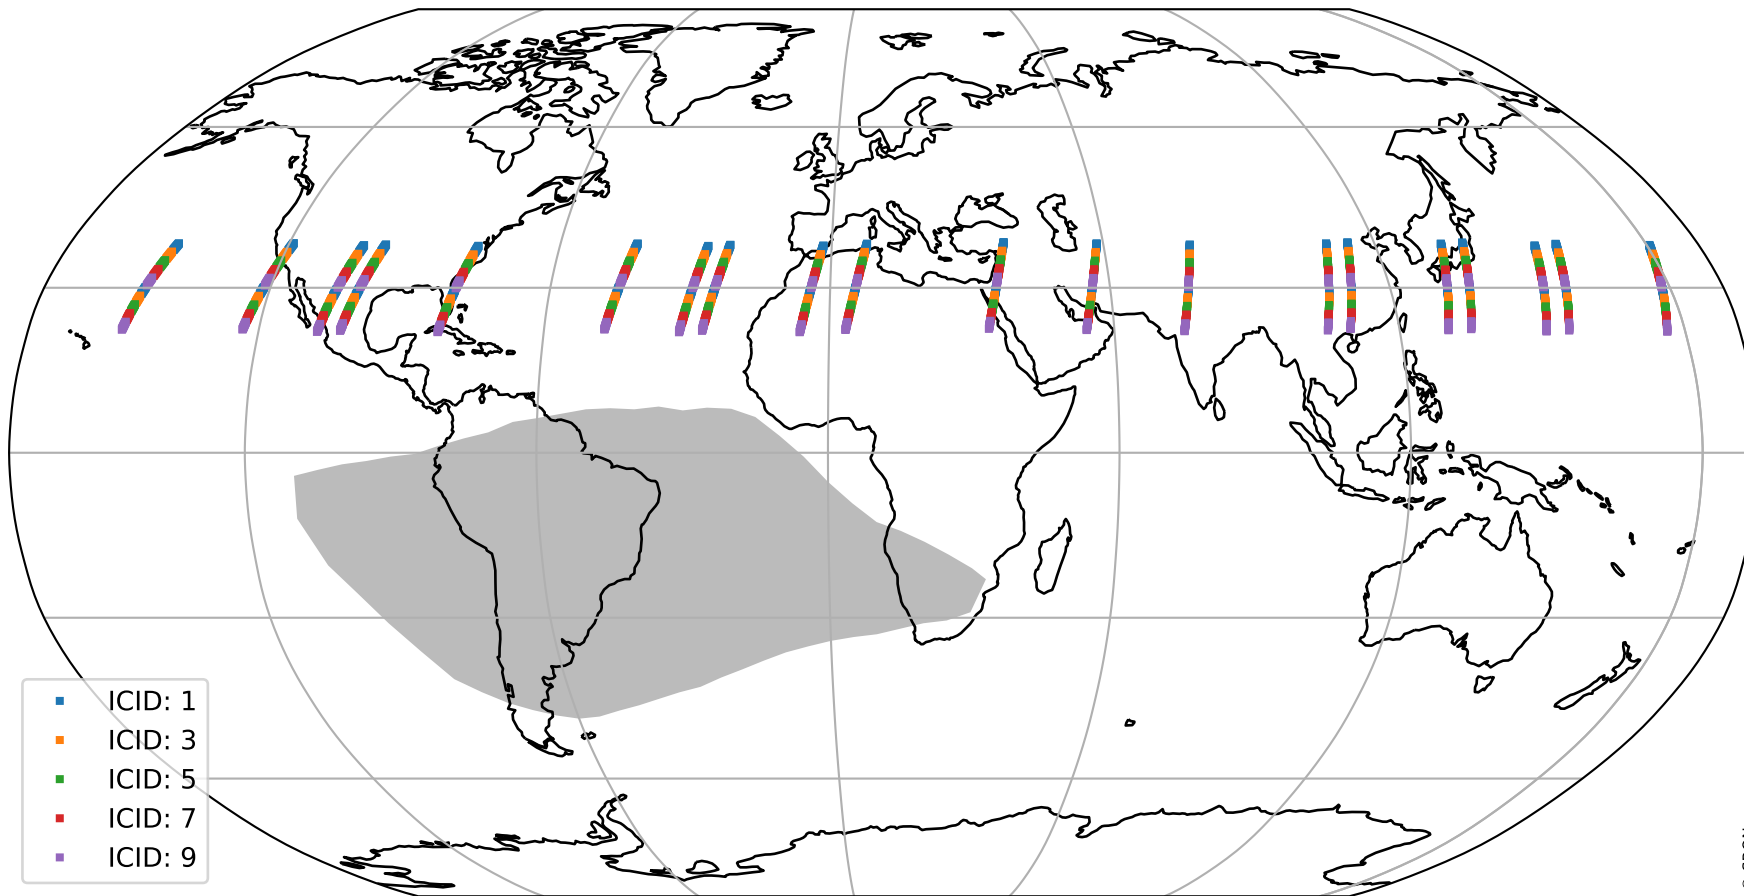

Tropomi SWIR offset (beta nominal)

orbits : 20 in [5752, 5797]
coverage : 2018-11-23 / 2018-11-25
median : 0.52596 V
spread : 0.035933 V
created : 2023-08-22T11:01:34

value detector map

Tropomi SWIR offset (beta nominal)

orbits : 20 in [5752, 5797]
coverage : 2018-11-23 / 2018-11-25
median : 29.795 μV
spread : 18.05 μV
created : 2023-08-22T11:01:34

Tropomi SWIR offset (beta nominal)

orbits : 20 in [5752, 5797]
coverage : 2018-11-23 / 2018-11-25
median : -0.058782 mV
spread : 0.33255 mV
created : 2023-08-22T11:01:34

value compared with SWIR offset CKD

Tropomi SWIR offset (beta nominal) ground-tracks of Sentinel-5P

orbits : 20 in [5752, 5797]
coverage : 2018-11-23 / 2018-11-25
created : 2023-08-22T11:01:35

Tropomi SWIR offset (beta nominal)

orbits : [1867, 5797]
coverage : 2018-02-20 / 2018-11-25
created : 2023-08-22T11:01:35

trend of detector median & temperatures