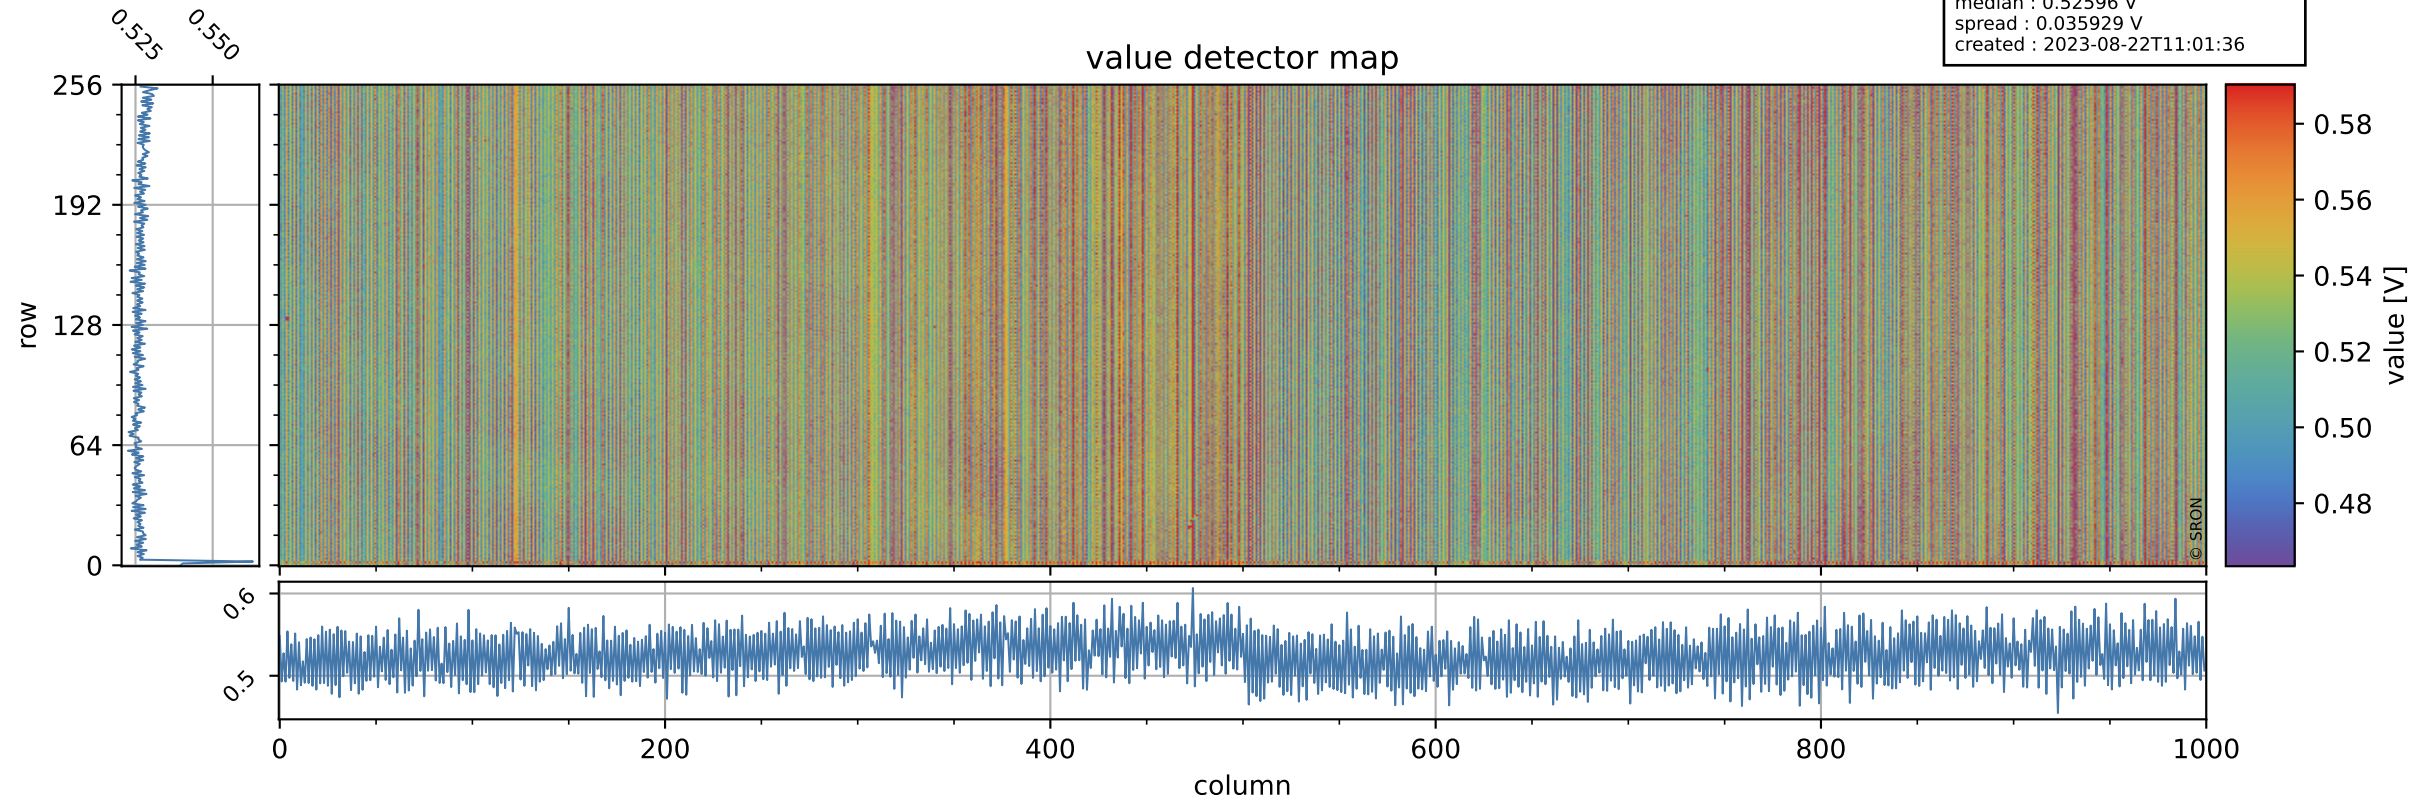

Tropomi SWIR offset (beta nominal)

orbits : 19 in [5797, 5842]
coverage : 2018-11-26 / 2018-11-29
median : 0.52596 V
spread : 0.035929 V
created : 2023-08-22T11:01:36

value detector map

Tropomi SWIR offset (beta nominal)

orbits : 19 in [5797, 5842]
coverage : 2018-11-26 / 2018-11-29
median : 30.51 μV
spread : 18.519 μV
created : 2023-08-22T11:01:36

Tropomi SWIR offset (beta nominal)

orbits : 19 in [5797, 5842]
coverage : 2018-11-26 / 2018-11-29
median : -0.057024 mV
spread : 0.32874 mV
created : 2023-08-22T11:01:36

value compared with SWIR offset CKD

Tropomi SWIR offset (beta nominal) ground-tracks of Sentinel-5P

orbits : 19 in [5797, 5842]
coverage : 2018-11-26 / 2018-11-29
created : 2023-08-22T11:01:37

Tropomi SWIR offset (beta nominal)

orbits : [1867, 5842]
coverage : 2018-02-20 / 2018-11-29
created : 2023-08-22T11:01:37

trend of detector median & temperatures