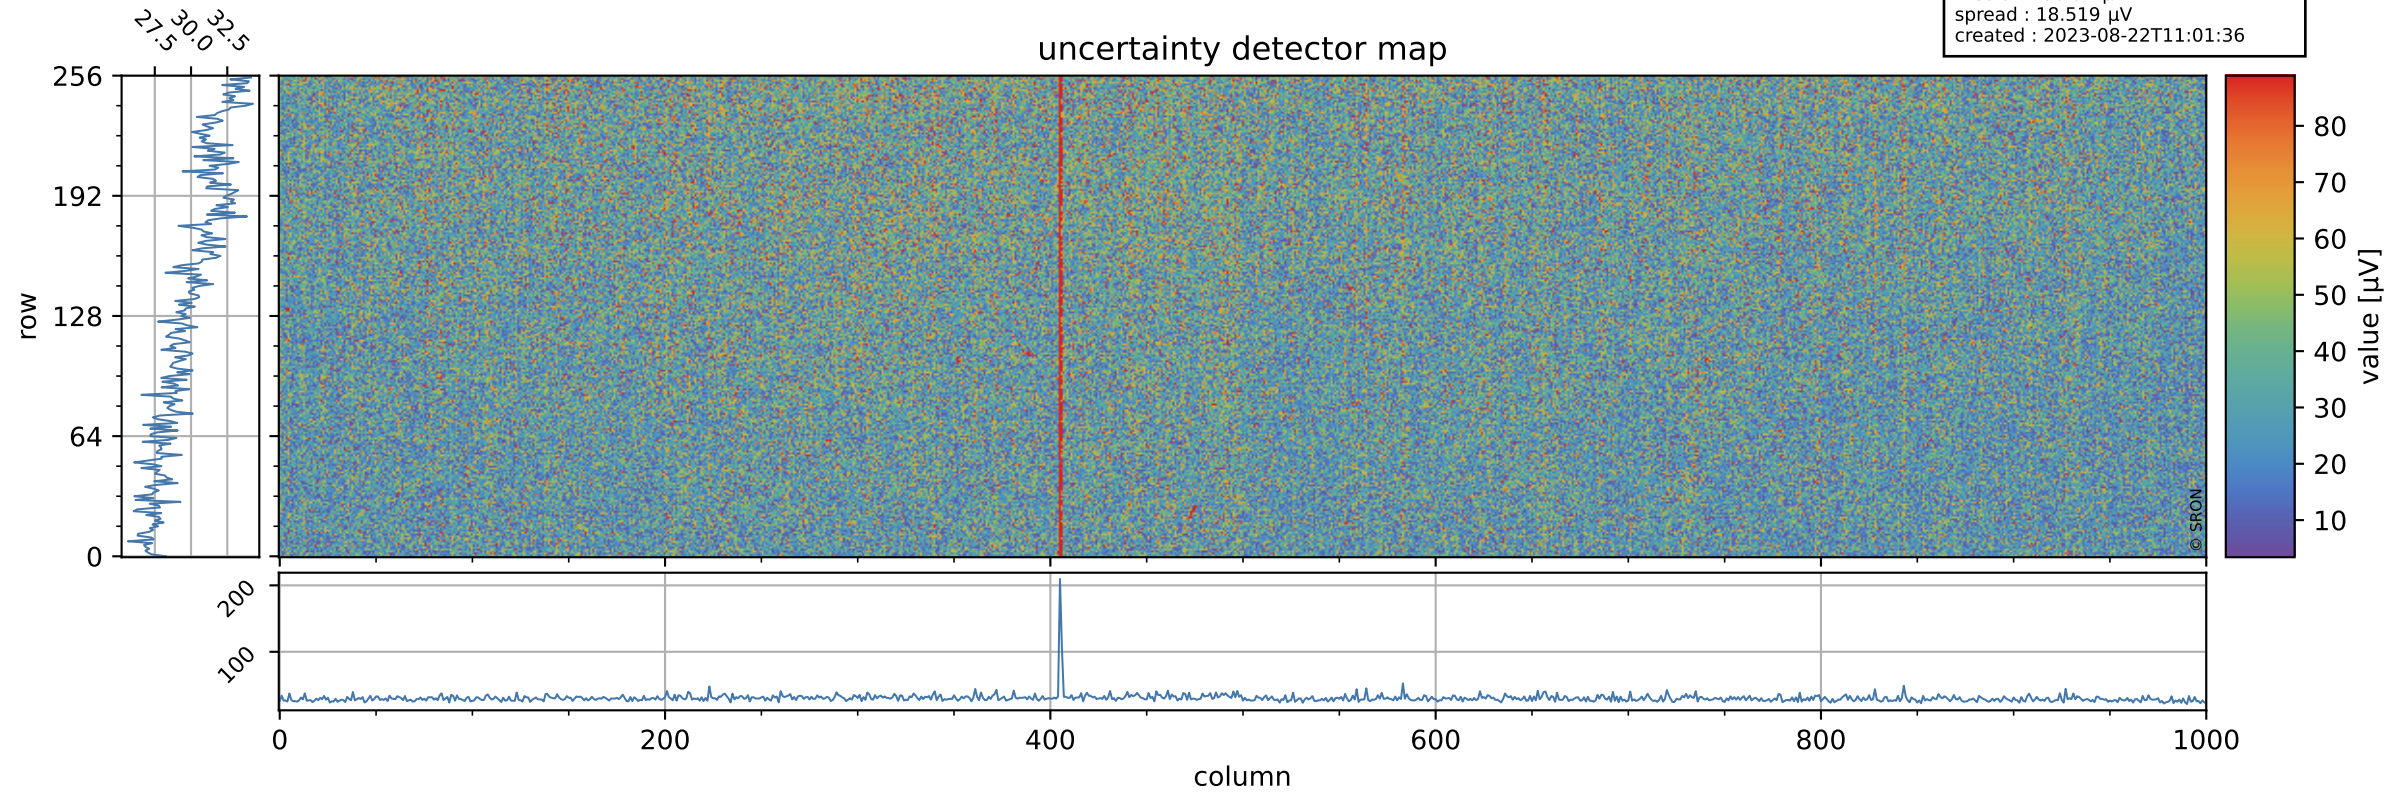

Tropomi SWIR offset (beta nominal)

orbits : 19 in [5797, 5842]
coverage : 2018-11-26 / 2018-11-29
median : 0.52596 V
spread : 0.035929 V
created : 2023-08-22T11:01:36

value detector map

Tropomi SWIR offset (beta nominal)

orbits : 19 in [5797, 5842]
coverage : 2018-11-26 / 2018-11-29
median : 30.51 μV
spread : 18.519 μV
created : 2023-08-22T11:01:36

Tropomi SWIR offset (beta nominal)

orbits : 19 in [5797, 5842]
coverage : 2018-11-26 / 2018-11-29
median : -0.057024 mV
spread : 0.32874 mV
created : 2023-08-22T11:01:36

value compared with SWIR offset CKD

Tropomi SWIR offset (beta nominal) ground-tracks of Sentinel-5P

orbits : 19 in [5797, 5842]
coverage : 2018-11-26 / 2018-11-29
created : 2023-08-22T11:01:37

Tropomi SWIR offset (beta nominal)

orbits : [1867, 5842]
coverage : 2018-02-20 / 2018-11-29
created : 2023-08-22T11:01:37

trend of detector median & temperatures