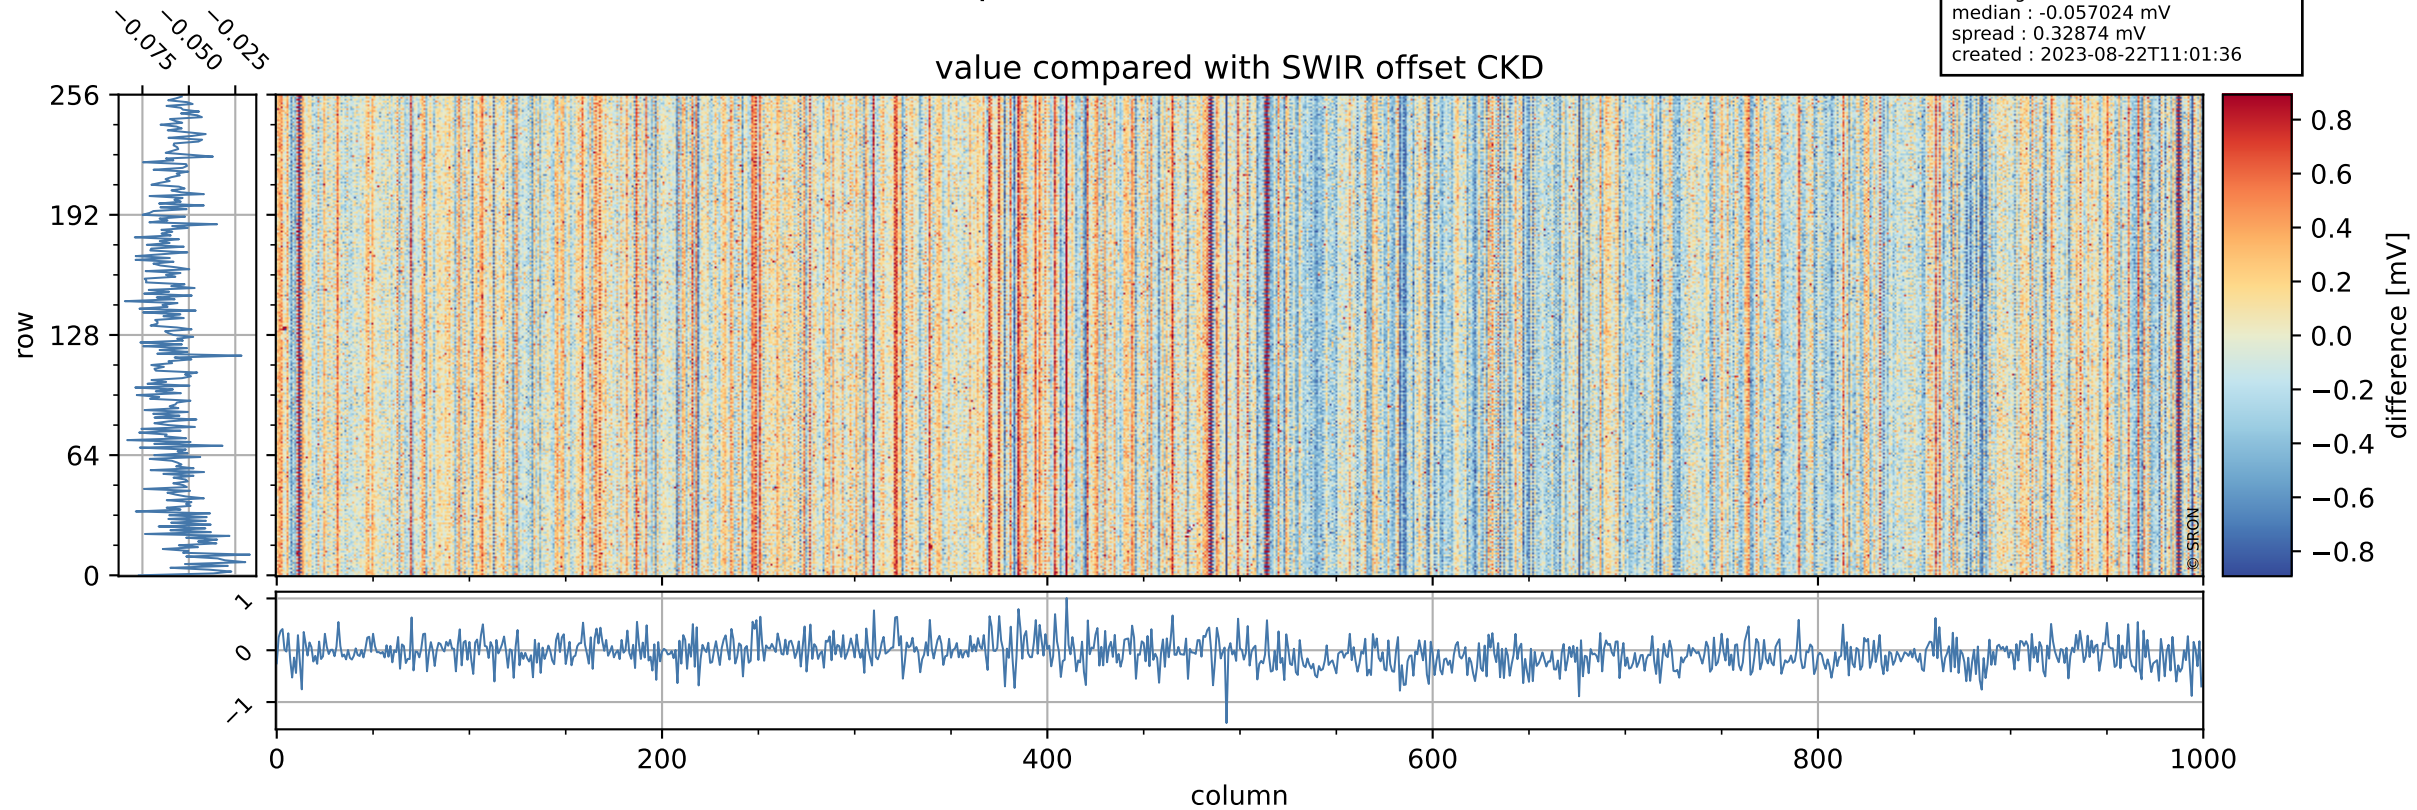

Tropomi SWIR offset (beta nominal)

orbits : 19 in [5797, 5842]
coverage : 2018-11-26 / 2018-11-29
median : 0.52596 V
spread : 0.035929 V
created : 2023-08-22T11:01:36

value detector map

Tropomi SWIR offset (beta nominal)

orbits : 19 in [5797, 5842]
coverage : 2018-11-26 / 2018-11-29
median : 30.51 μV
spread : 18.519 μV
created : 2023-08-22T11:01:36

Tropomi SWIR offset (beta nominal)

orbits : 19 in [5797, 5842]
coverage : 2018-11-26 / 2018-11-29
median : -0.057024 mV
spread : 0.32874 mV
created : 2023-08-22T11:01:36

value compared with SWIR offset CKD

Tropomi SWIR offset (beta nominal) ground-tracks of Sentinel-5P

orbits : 19 in [5797, 5842]
coverage : 2018-11-26 / 2018-11-29
created : 2023-08-22T11:01:37

Tropomi SWIR offset (beta nominal)

orbits : [1867, 5842]
coverage : 2018-02-20 / 2018-11-29
created : 2023-08-22T11:01:37

trend of detector median & temperatures