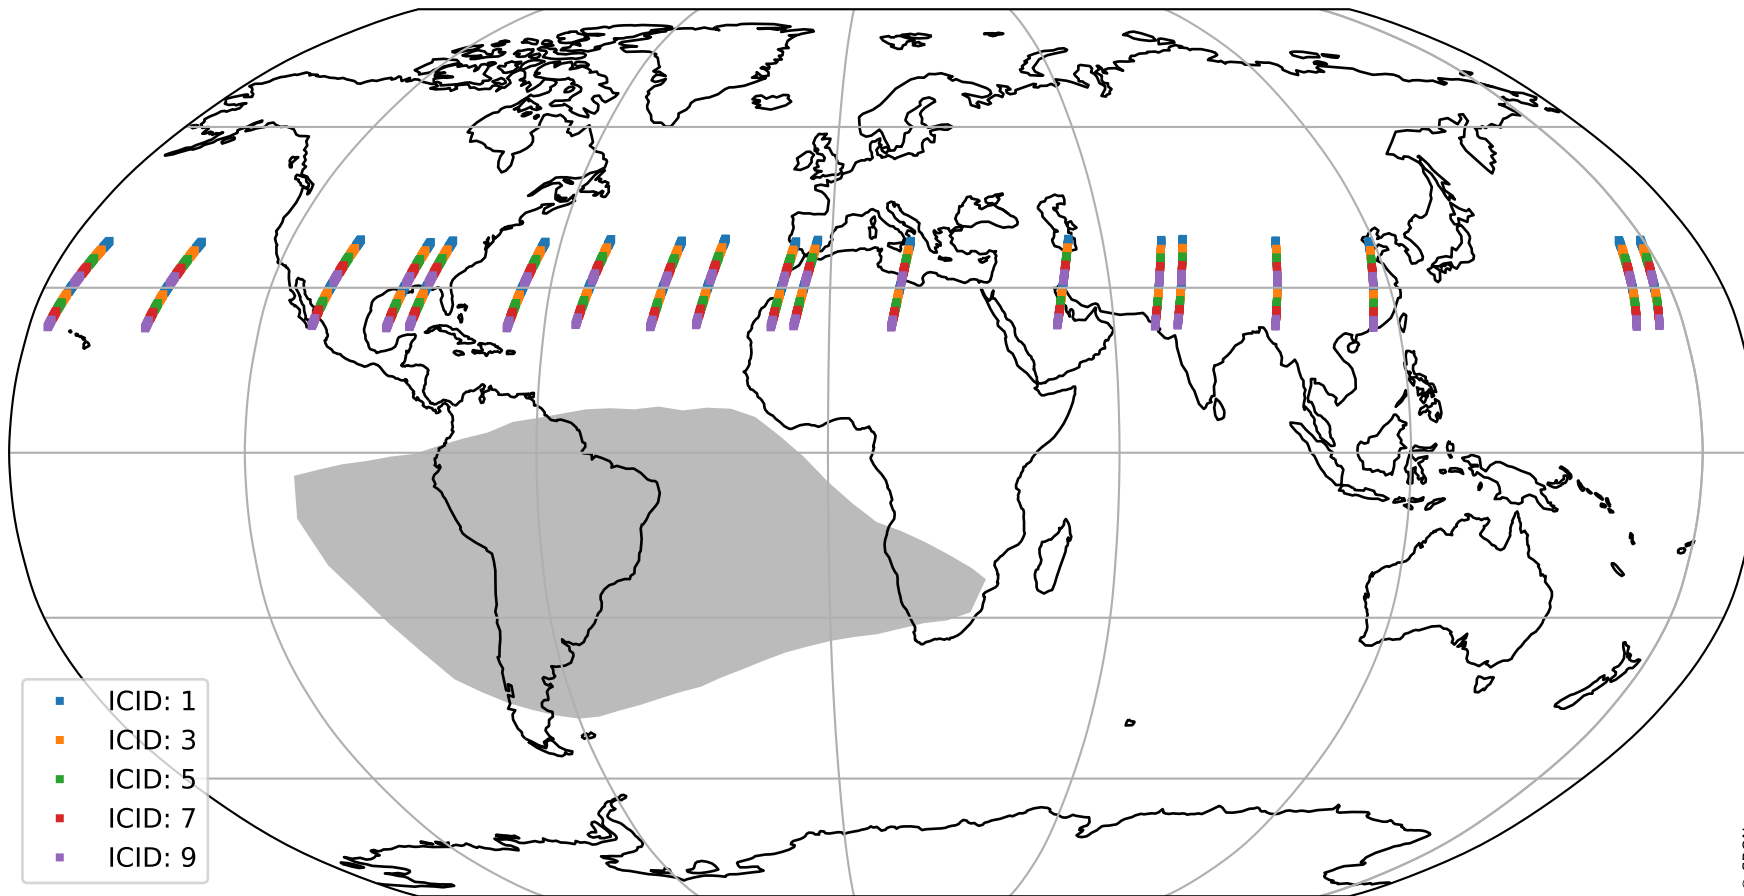

Tropomi SWIR offset (beta nominal)

orbits : 19 in [5797, 5842]
coverage : 2018-11-26 / 2018-11-29
median : 0.52596 V
spread : 0.035929 V
created : 2023-08-22T11:01:36

value detector map

Tropomi SWIR offset (beta nominal)

orbits : 19 in [5797, 5842]
coverage : 2018-11-26 / 2018-11-29
median : 30.51 μV
spread : 18.519 μV
created : 2023-08-22T11:01:36

Tropomi SWIR offset (beta nominal)

orbits : 19 in [5797, 5842]
coverage : 2018-11-26 / 2018-11-29
median : -0.057024 mV
spread : 0.32874 mV
created : 2023-08-22T11:01:36

value compared with SWIR offset CKD

Tropomi SWIR offset (beta nominal) ground-tracks of Sentinel-5P

orbits : 19 in [5797, 5842]
coverage : 2018-11-26 / 2018-11-29
created : 2023-08-22T11:01:37

Tropomi SWIR offset (beta nominal)

orbits : [1867, 5842]
coverage : 2018-02-20 / 2018-11-29
created : 2023-08-22T11:01:37

trend of detector median & temperatures