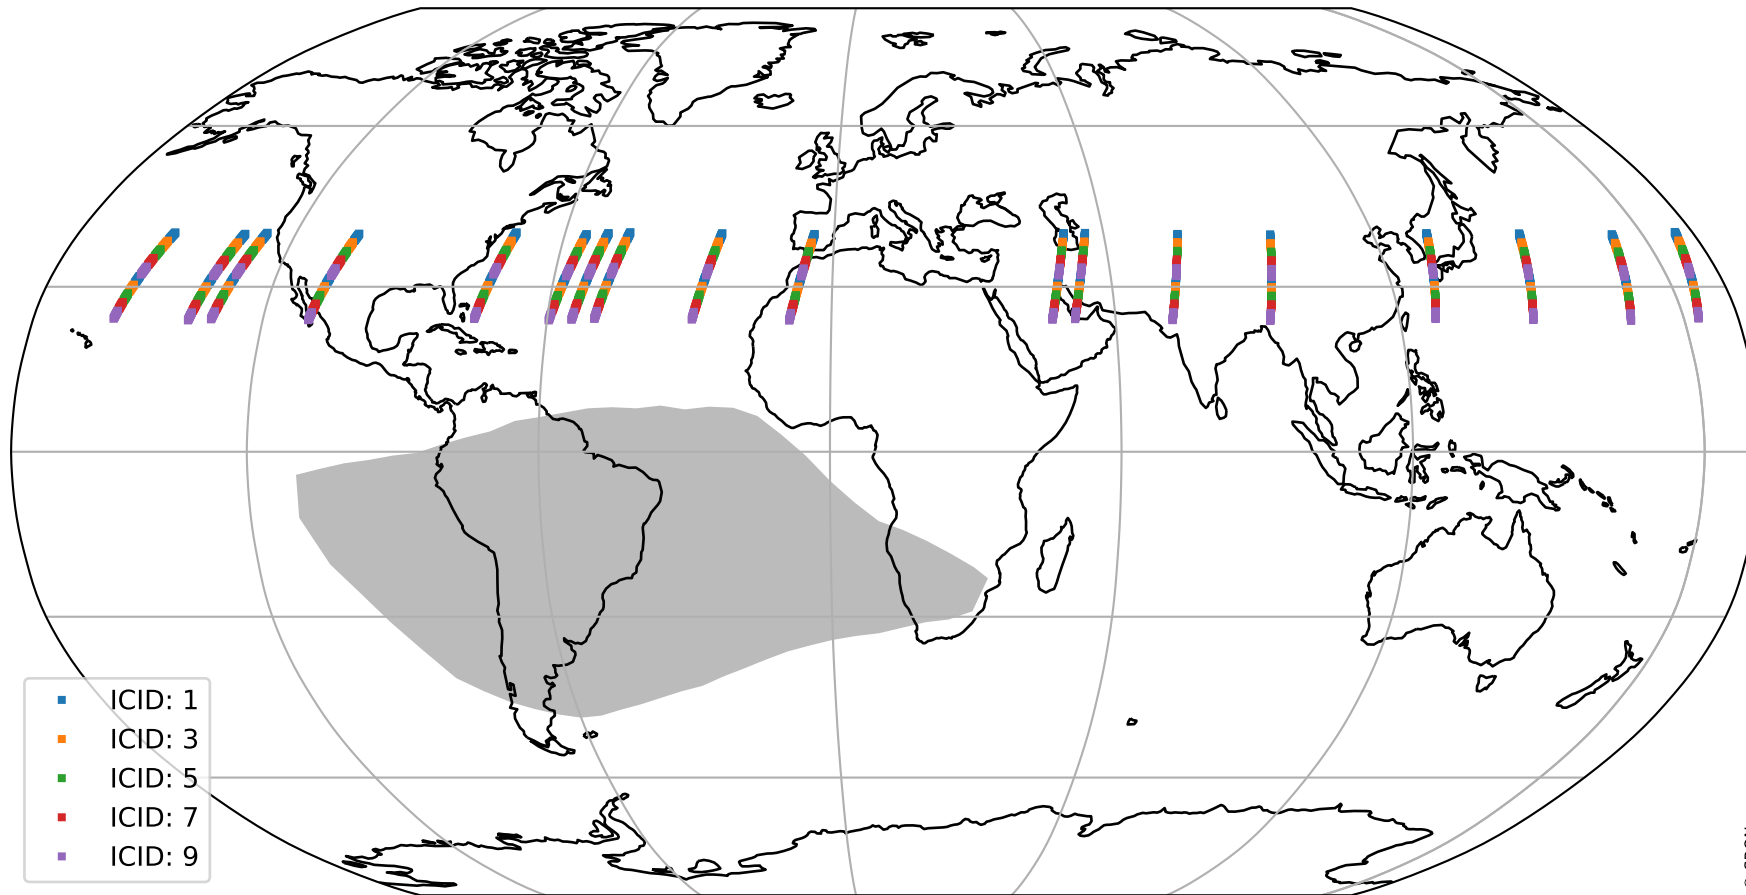

# Tropomi SWIR offset (beta nominal)

orbits : 18 in [5887, 5932]  
coverage : 2018-12-02 / 2018-12-05  
median : 30.112  $\mu\text{V}$   
spread : 18.177  $\mu\text{V}$   
created : 2023-08-22T11:01:40

# Tropomi SWIR offset (beta nominal)

orbits : 18 in [5887, 5932]  
coverage : 2018-12-02 / 2018-12-05  
median : -0.059187 mV  
spread : 0.33028 mV  
created : 2023-08-22T11:01:40

value compared with SWIR offset CKD

# Tropomi SWIR offset (beta nominal) ground-tracks of Sentinel-5P

orbits : 18 in [5887, 5932]  
coverage : 2018-12-02 / 2018-12-05  
created : 2023-08-22T11:01:40

# Tropomi SWIR offset (beta nominal)

orbits : [1867, 5932]  
coverage : 2018-02-20 / 2018-12-05  
created : 2023-08-22T11:01:41