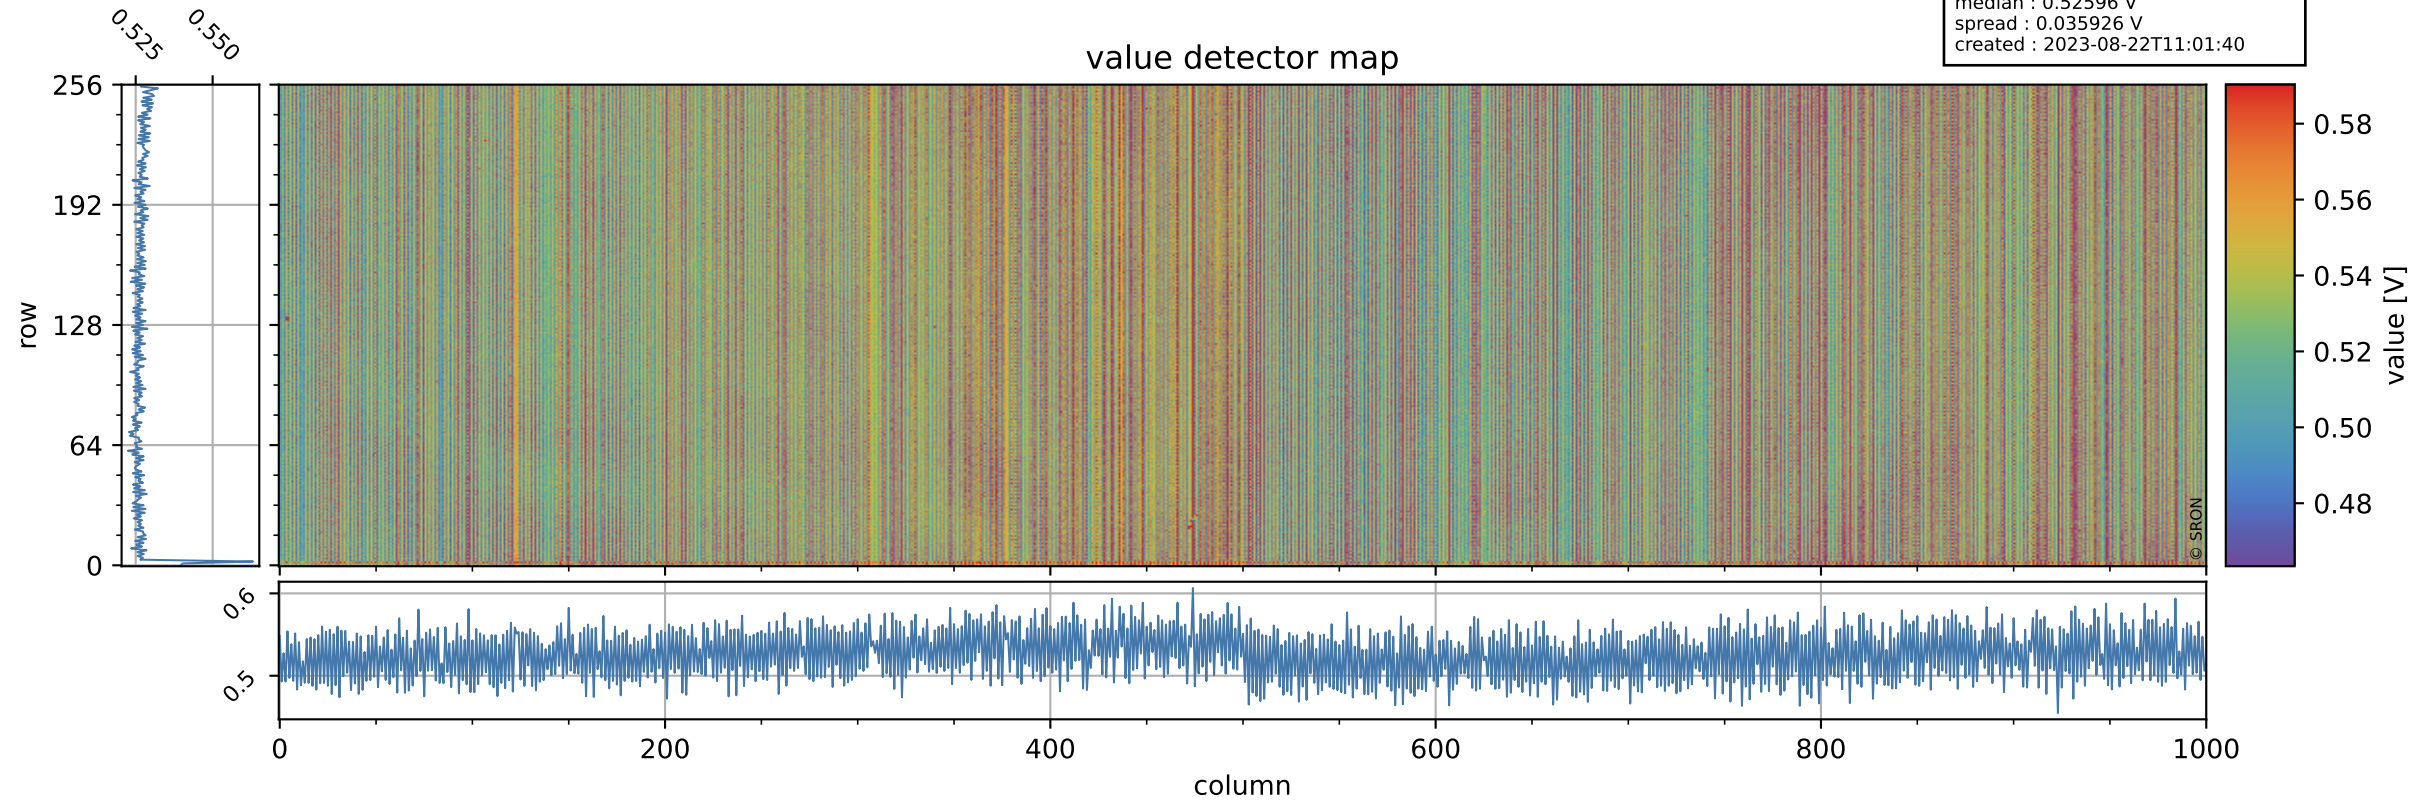

# Tropomi SWIR offset (beta nominal)

orbits : 18 in [5887, 5932]  
coverage : 2018-12-02 / 2018-12-05  
median : 0.52596 V  
spread : 0.035926 V  
created : 2023-08-22T11:01:40

## value detector map

# Tropomi SWIR offset (beta nominal)

orbits : 18 in [5887, 5932]  
coverage : 2018-12-02 / 2018-12-05  
median : 30.112  $\mu\text{V}$   
spread : 18.177  $\mu\text{V}$   
created : 2023-08-22T11:01:40

# Tropomi SWIR offset (beta nominal) ground-tracks of Sentinel-5P

orbits : 18 in [5887, 5932]  
coverage : 2018-12-02 / 2018-12-05  
created : 2023-08-22T11:01:40