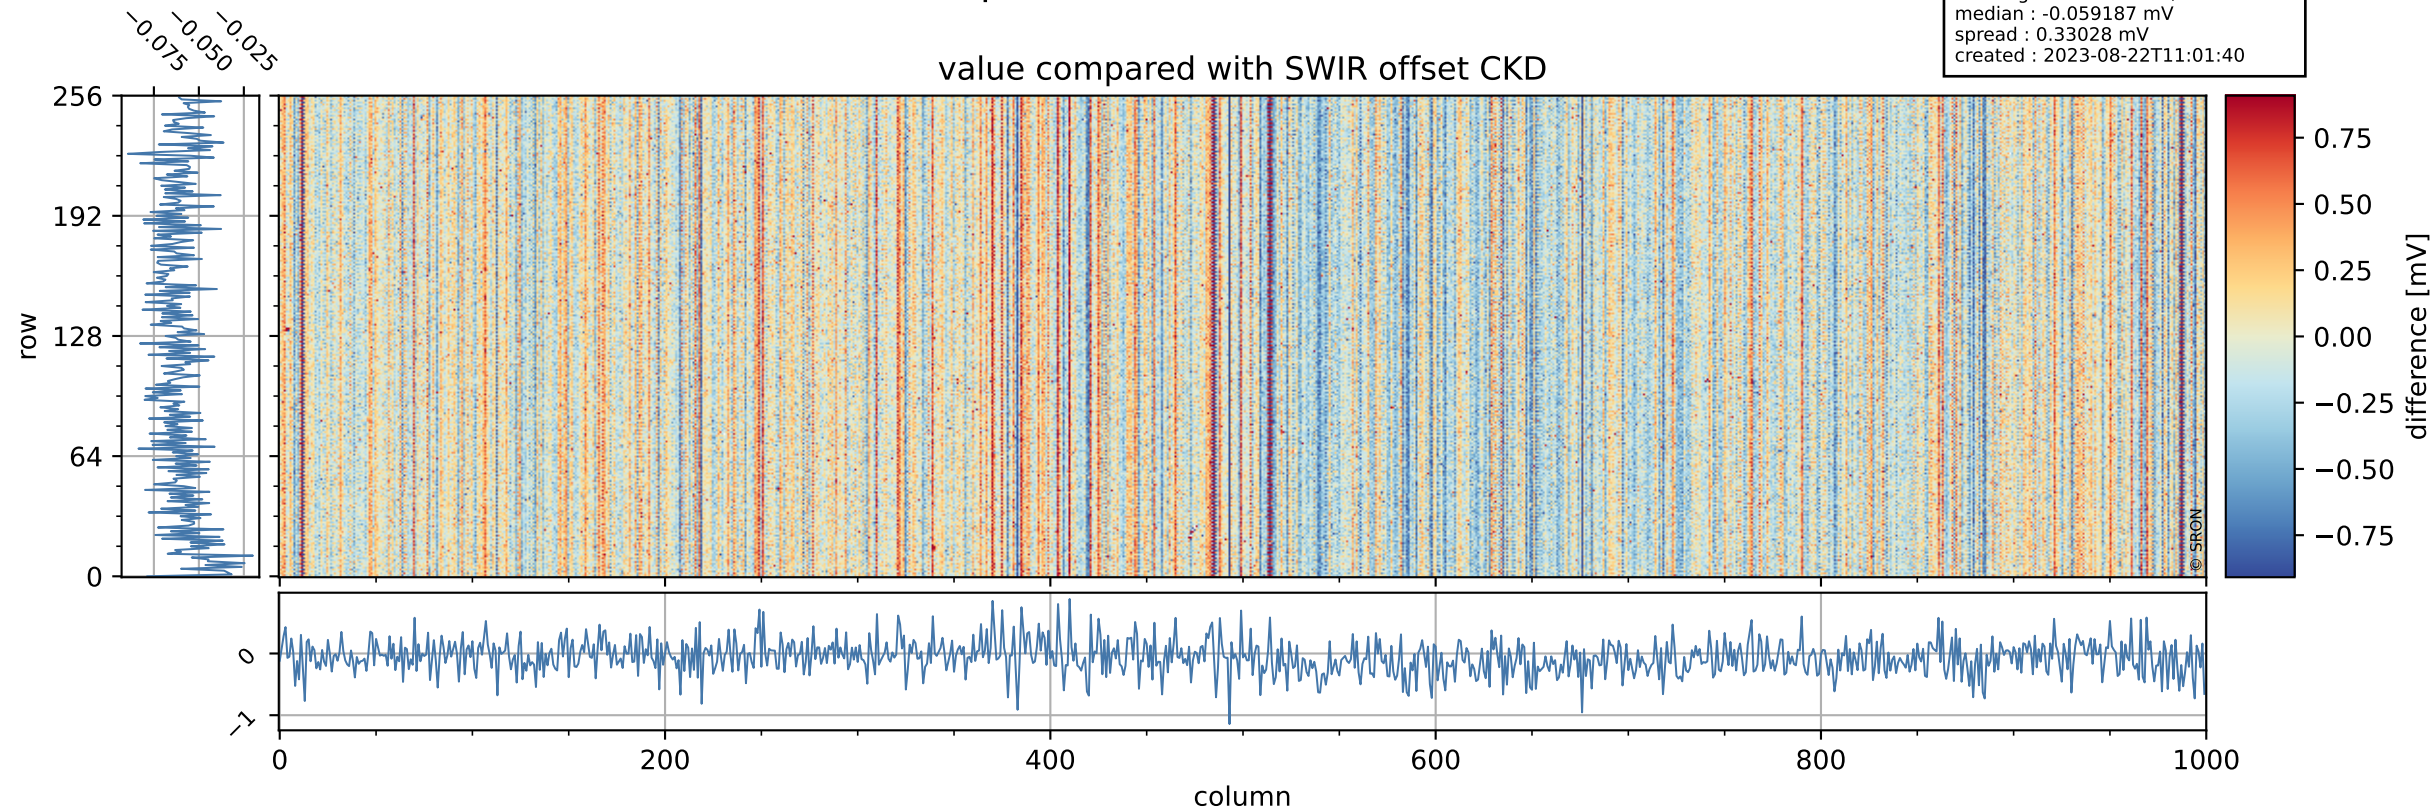

## value detector map

# Tropomi SWIR offset (beta nominal)

orbits : 18 in [5887, 5932]  
coverage : 2018-12-02 / 2018-12-05  
median : 30.112  $\mu\text{V}$   
spread : 18.177  $\mu\text{V}$   
created : 2023-08-22T11:01:40

# Tropomi SWIR offset (beta nominal)

orbits : 18 in [5887, 5932]  
coverage : 2018-12-02 / 2018-12-05  
median : -0.059187 mV  
spread : 0.33028 mV  
created : 2023-08-22T11:01:40

value compared with SWIR offset CKD

# Tropomi SWIR offset (beta nominal) ground-tracks of Sentinel-5P

orbits : 18 in [5887, 5932]  
coverage : 2018-12-02 / 2018-12-05  
created : 2023-08-22T11:01:40