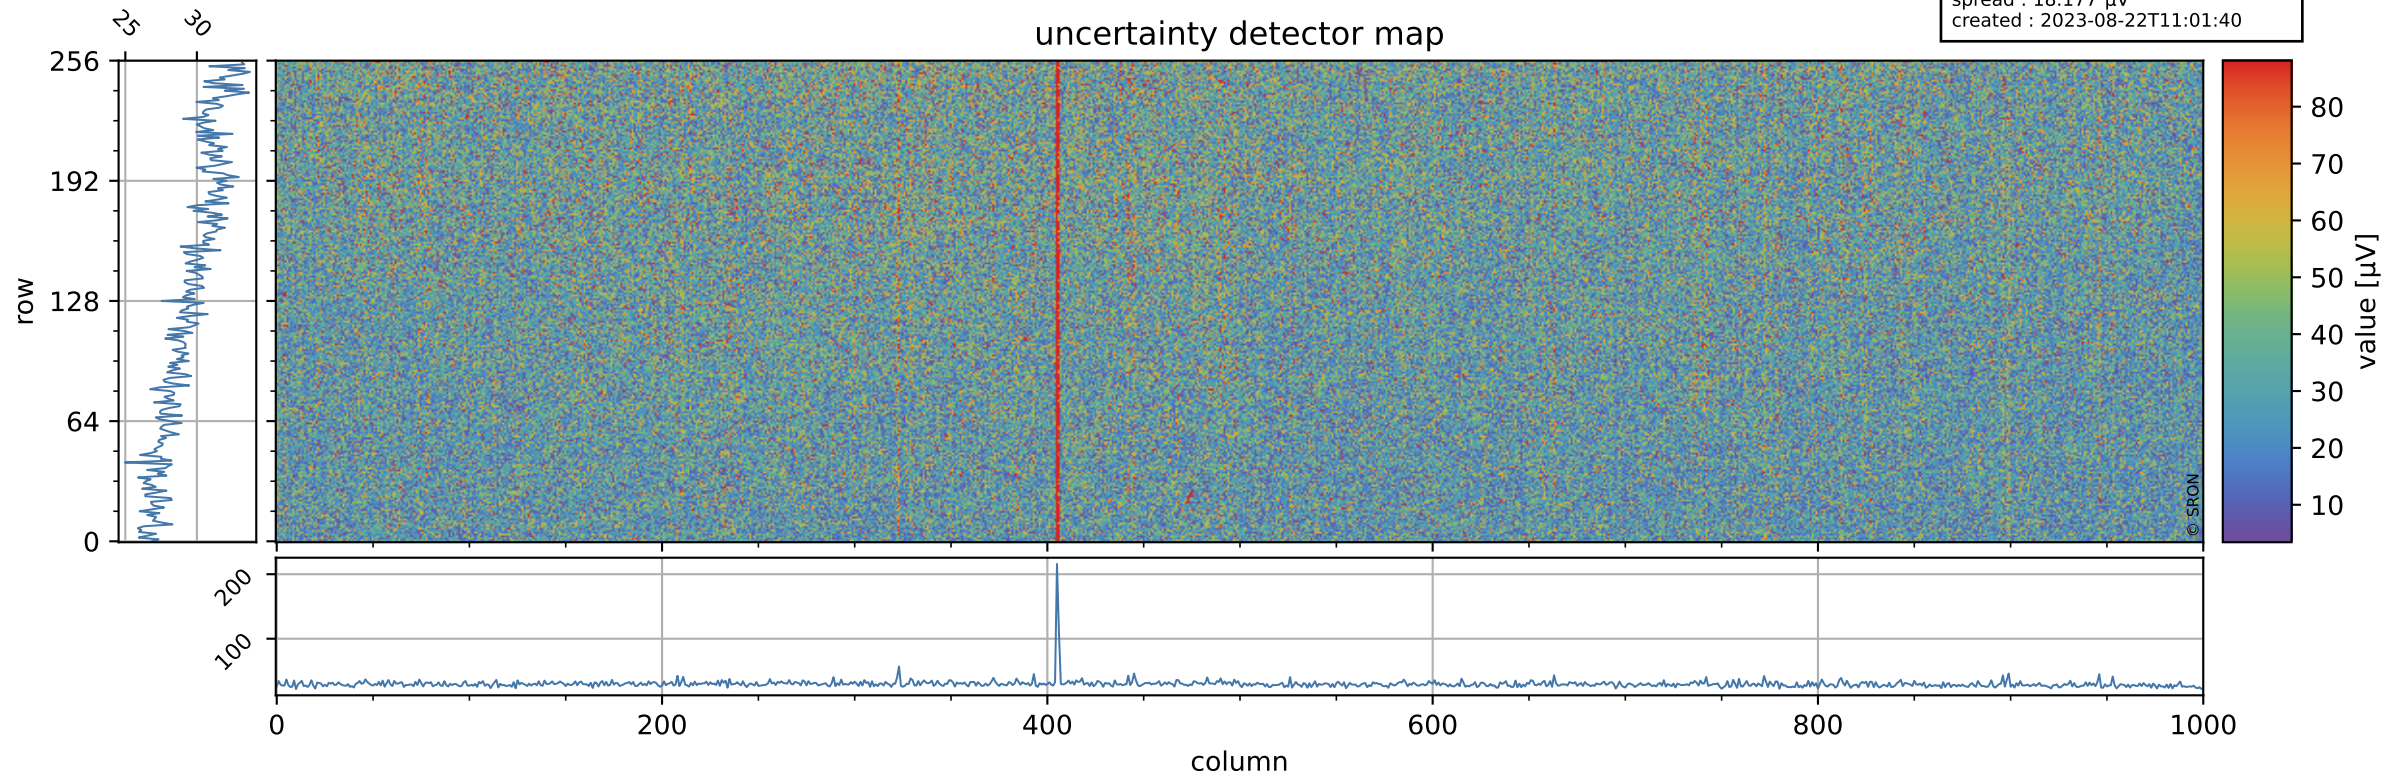

# Tropomi SWIR offset (beta nominal)

orbits : 18 in [5887, 5932]  
coverage : 2018-12-02 / 2018-12-05  
median : 0.52596 V  
spread : 0.035926 V  
created : 2023-08-22T11:01:40

## value detector map

# Tropomi SWIR offset (beta nominal)

orbits : 18 in [5887, 5932]  
coverage : 2018-12-02 / 2018-12-05  
median : 30.112  $\mu\text{V}$   
spread : 18.177  $\mu\text{V}$   
created : 2023-08-22T11:01:40

# Tropomi SWIR offset (beta nominal) ground-tracks of Sentinel-5P

orbits : 18 in [5887, 5932]  
coverage : 2018-12-02 / 2018-12-05  
created : 2023-08-22T11:01:40