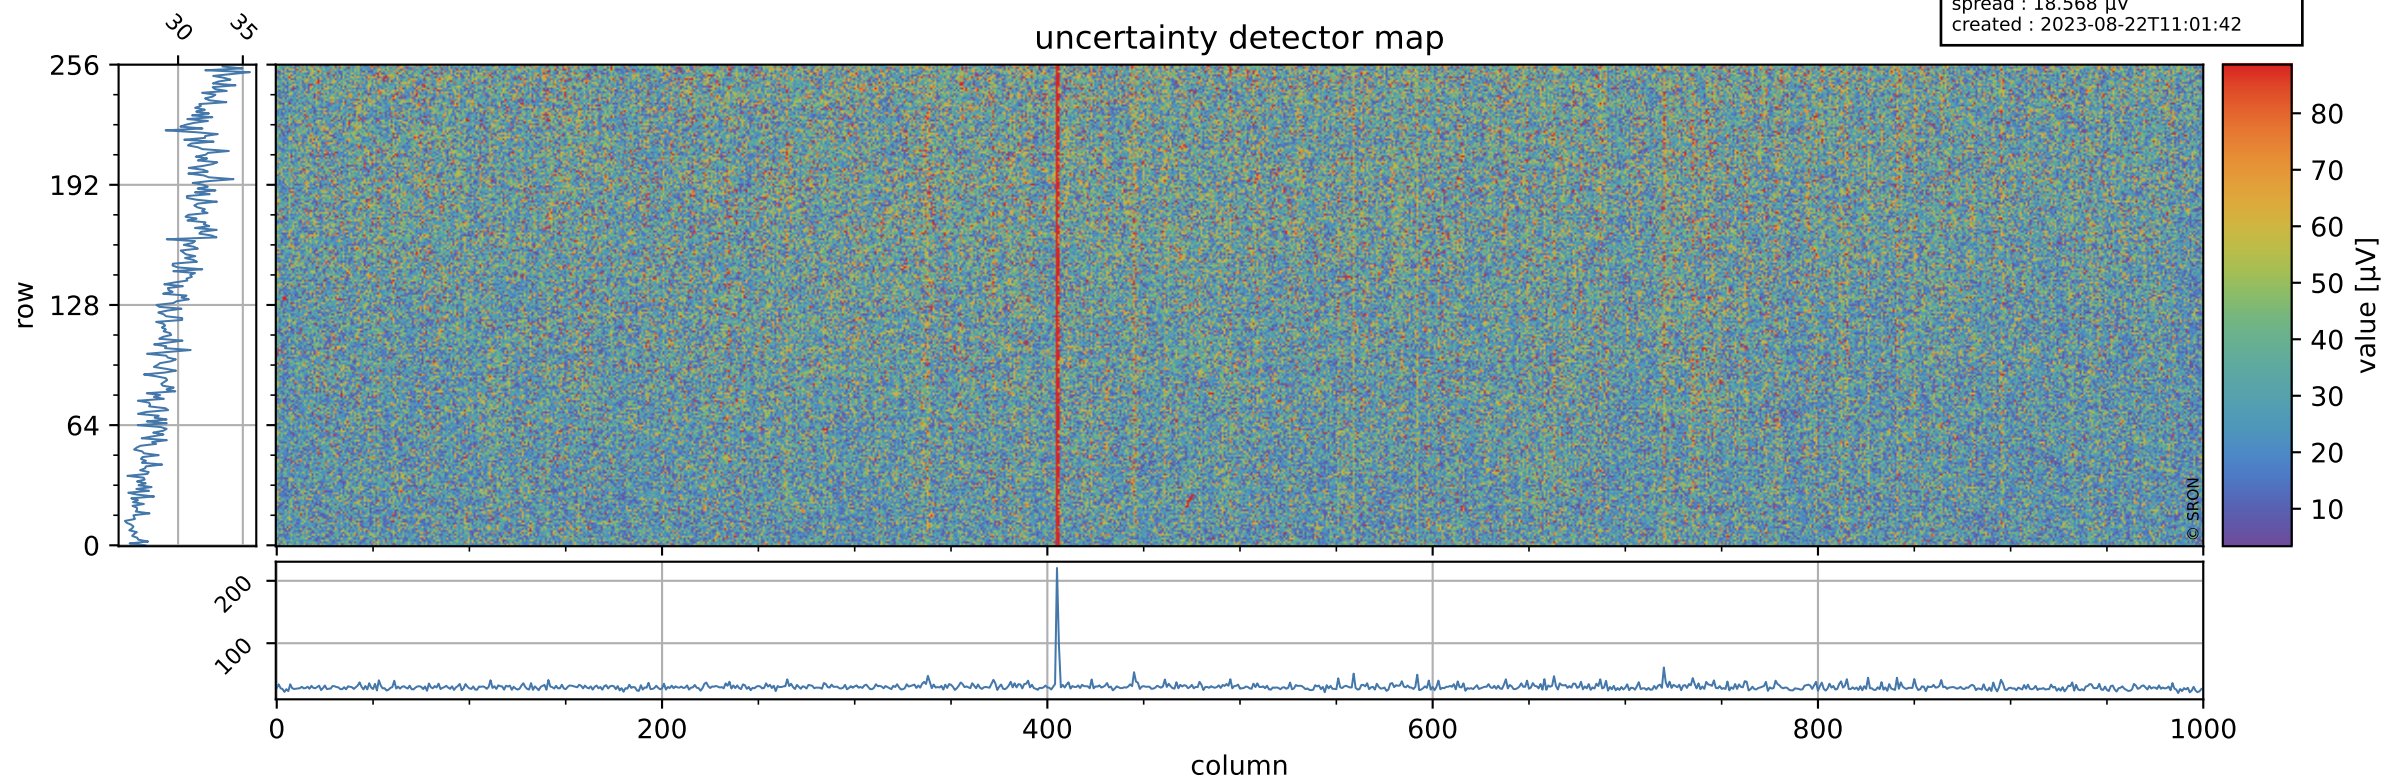

# Tropomi SWIR offset (beta nominal)

orbits : 20 in [5932, 5977]  
coverage : 2018-12-05 / 2018-12-08  
median : 0.52595 V  
spread : 0.035927 V  
created : 2023-08-22T11:01:41

## value detector map

# Tropomi SWIR offset (beta nominal)

orbits : 20 in [5932, 5977]  
coverage : 2018-12-05 / 2018-12-08  
median : 30.523  $\mu\text{V}$   
spread : 18.568  $\mu\text{V}$   
created : 2023-08-22T11:01:42

# Tropomi SWIR offset (beta nominal) ground-tracks of Sentinel-5P

orbits : 20 in [5932, 5977]  
coverage : 2018-12-05 / 2018-12-08  
created : 2023-08-22T11:01:42