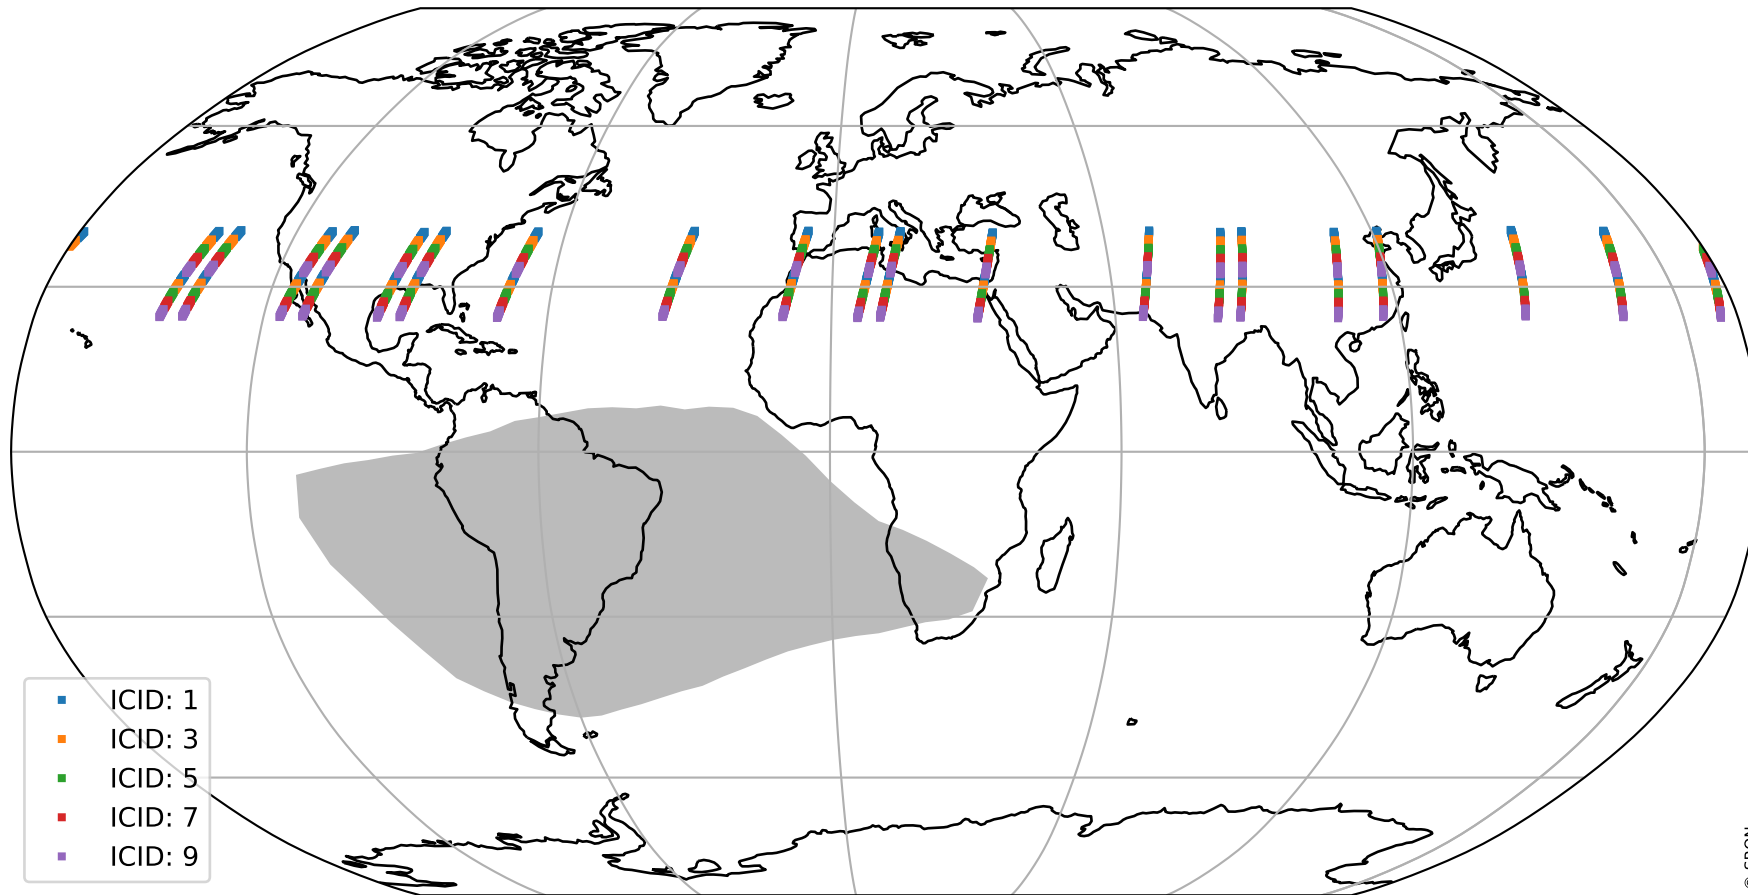

# Tropomi SWIR offset (beta nominal)

orbits : 20 in [5932, 5977]  
coverage : 2018-12-05 / 2018-12-08  
median : 30.523  $\mu\text{V}$   
spread : 18.568  $\mu\text{V}$   
created : 2023-08-22T11:01:42

# Tropomi SWIR offset (beta nominal)

orbits : 20 in [5932, 5977]  
coverage : 2018-12-05 / 2018-12-08  
median : -0.06761 mV  
spread : 0.33169 mV  
created : 2023-08-22T11:01:42

value compared with SWIR offset CKD

# Tropomi SWIR offset (beta nominal) ground-tracks of Sentinel-5P

orbits : 20 in [5932, 5977]  
coverage : 2018-12-05 / 2018-12-08  
created : 2023-08-22T11:01:42

# Tropomi SWIR offset (beta nominal)

orbits : [1867, 5977]  
coverage : 2018-02-20 / 2018-12-08  
created : 2023-08-22T11:01:43