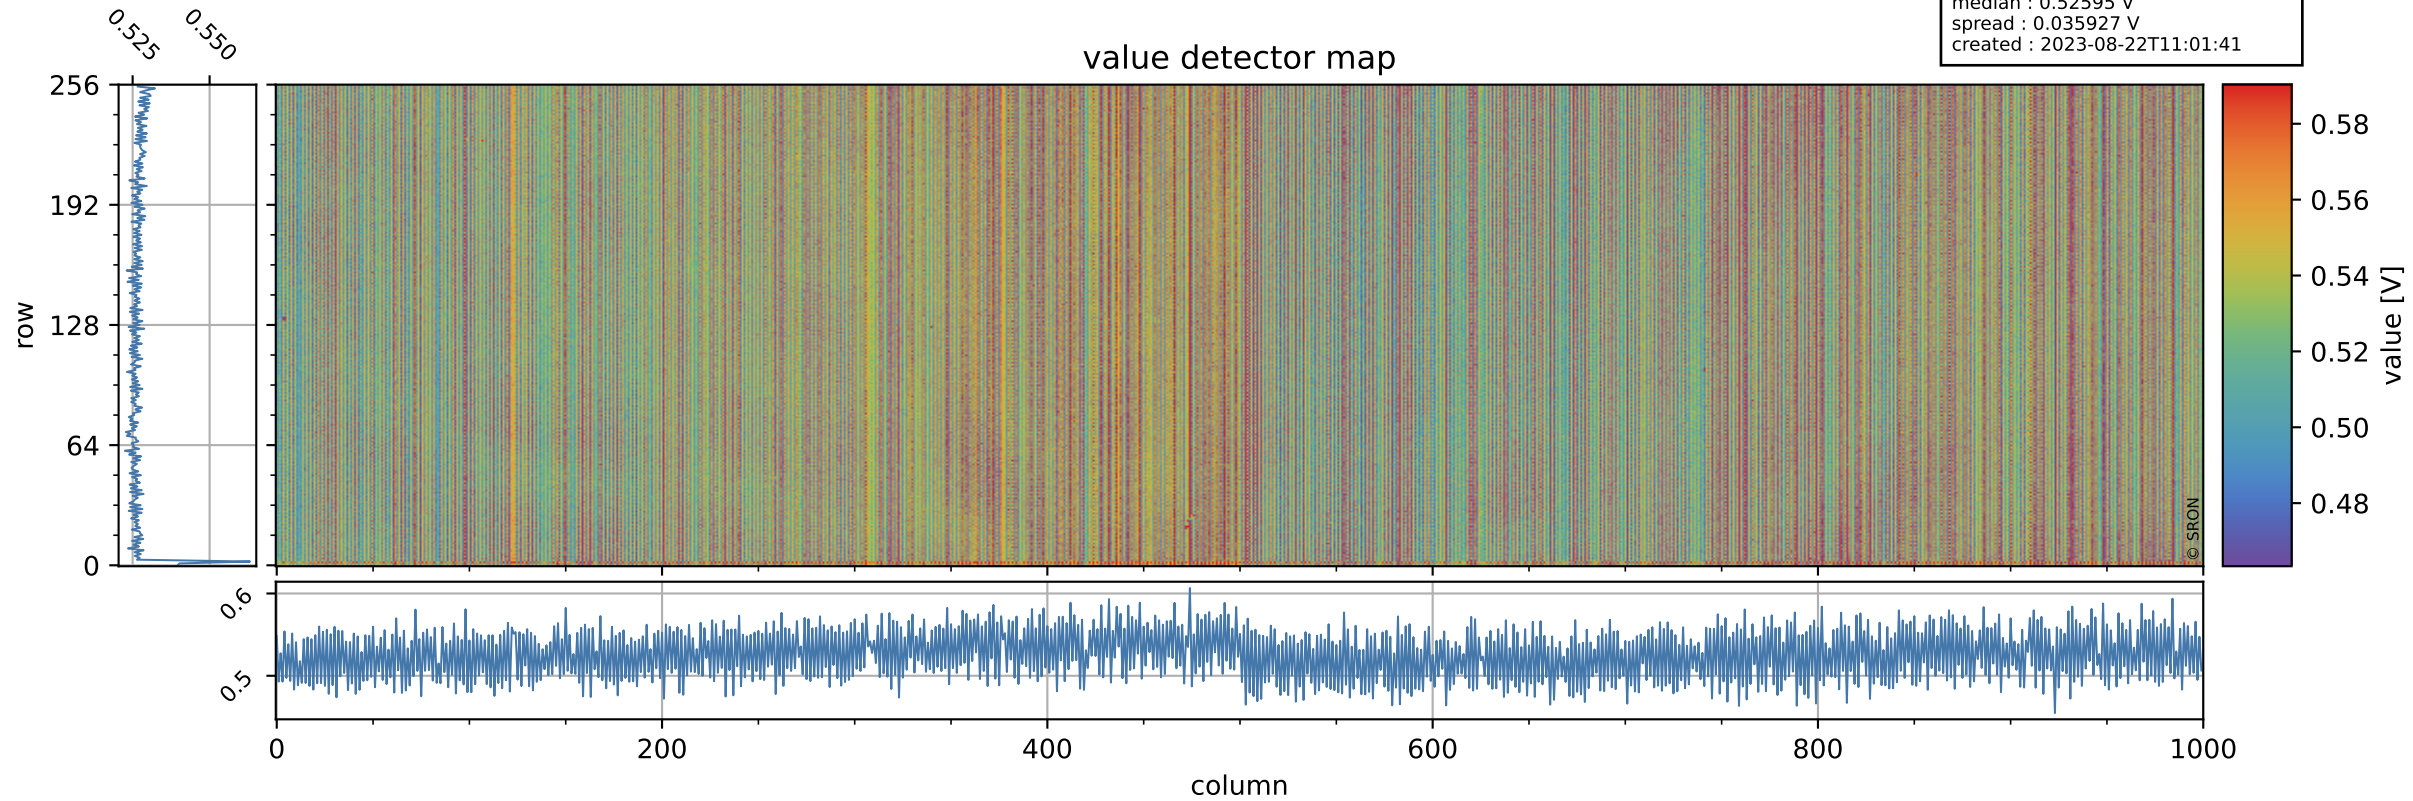

# Tropomi SWIR offset (beta nominal)

orbits : 20 in [5932, 5977]  
coverage : 2018-12-05 / 2018-12-08  
median : 0.52595 V  
spread : 0.035927 V  
created : 2023-08-22T11:01:41

## value detector map

# Tropomi SWIR offset (beta nominal)

orbits : 20 in [5932, 5977]  
coverage : 2018-12-05 / 2018-12-08  
median : 30.523  $\mu\text{V}$   
spread : 18.568  $\mu\text{V}$   
created : 2023-08-22T11:01:42

# Tropomi SWIR offset (beta nominal) ground-tracks of Sentinel-5P

orbits : 20 in [5932, 5977]  
coverage : 2018-12-05 / 2018-12-08  
created : 2023-08-22T11:01:42