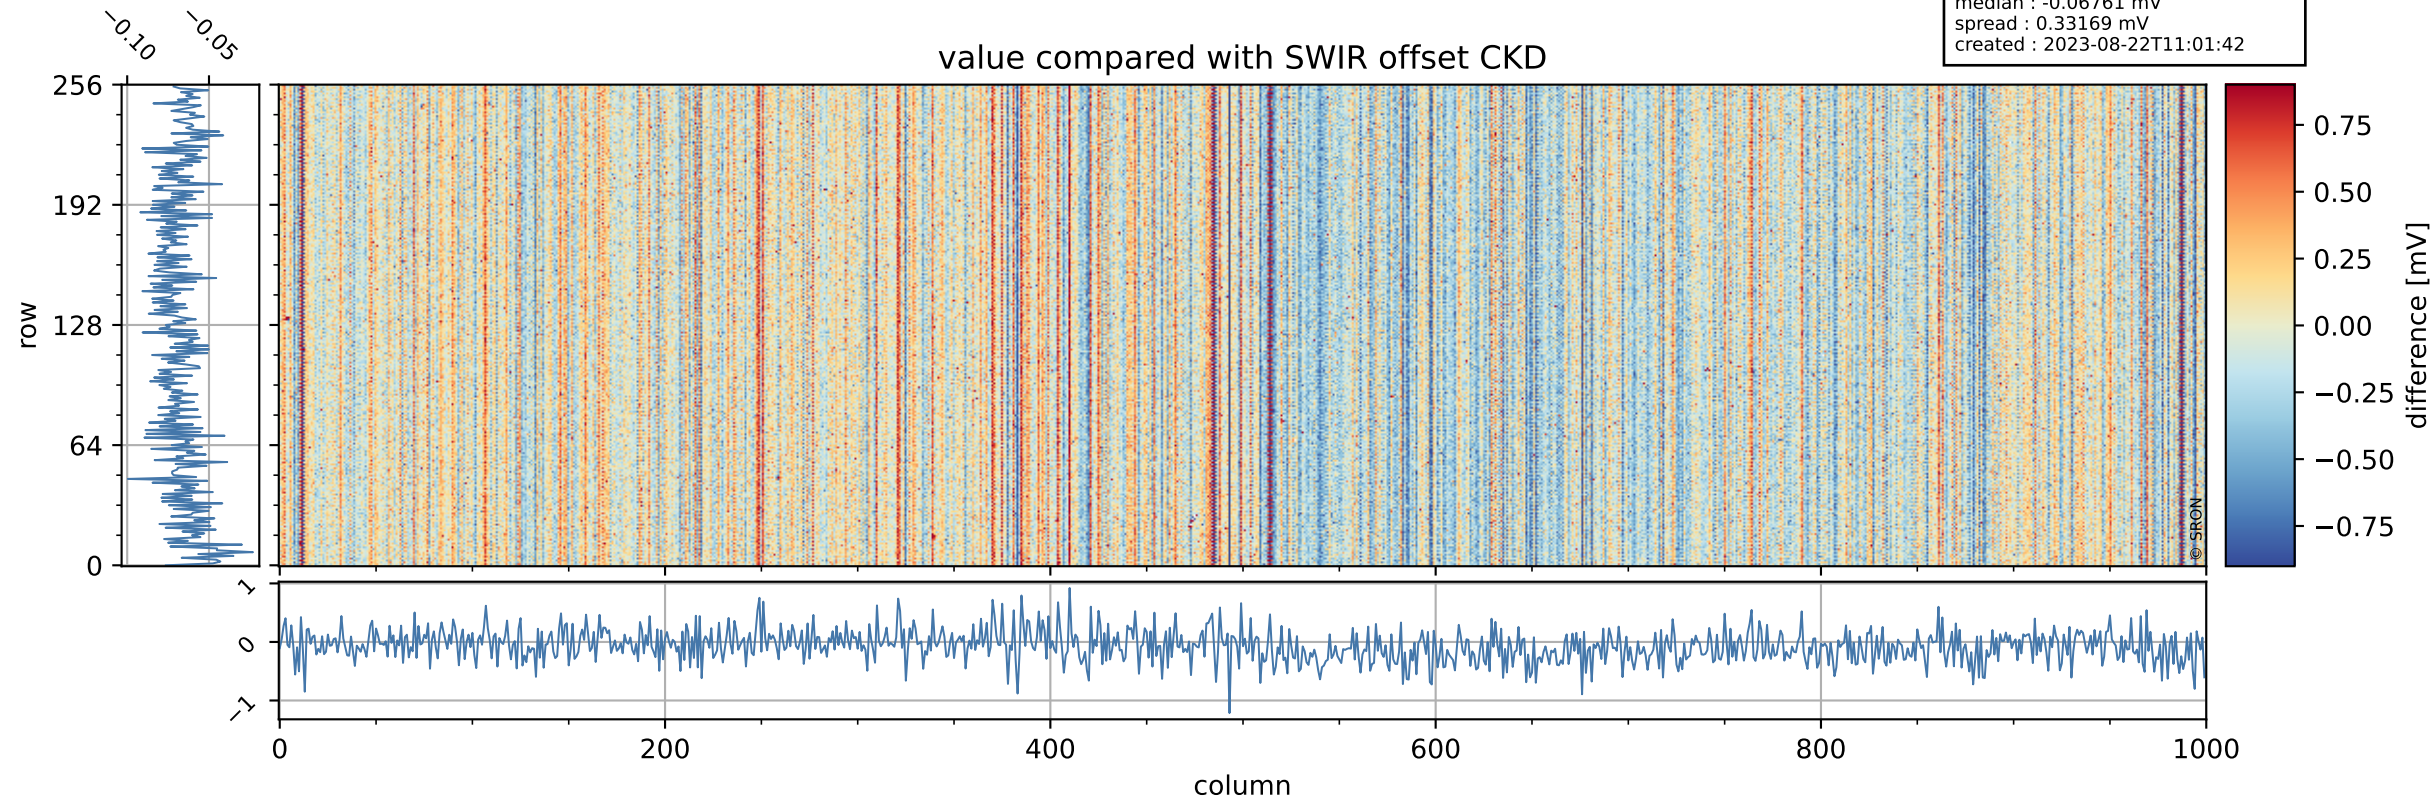

## value detector map

# Tropomi SWIR offset (beta nominal)

orbits : 20 in [5932, 5977]  
coverage : 2018-12-05 / 2018-12-08  
median : 30.523  $\mu\text{V}$   
spread : 18.568  $\mu\text{V}$   
created : 2023-08-22T11:01:42

# Tropomi SWIR offset (beta nominal)

orbits : 20 in [5932, 5977]  
coverage : 2018-12-05 / 2018-12-08  
median : -0.06761 mV  
spread : 0.33169 mV  
created : 2023-08-22T11:01:42

value compared with SWIR offset CKD

# Tropomi SWIR offset (beta nominal) ground-tracks of Sentinel-5P

orbits : 20 in [5932, 5977]  
coverage : 2018-12-05 / 2018-12-08  
created : 2023-08-22T11:01:42