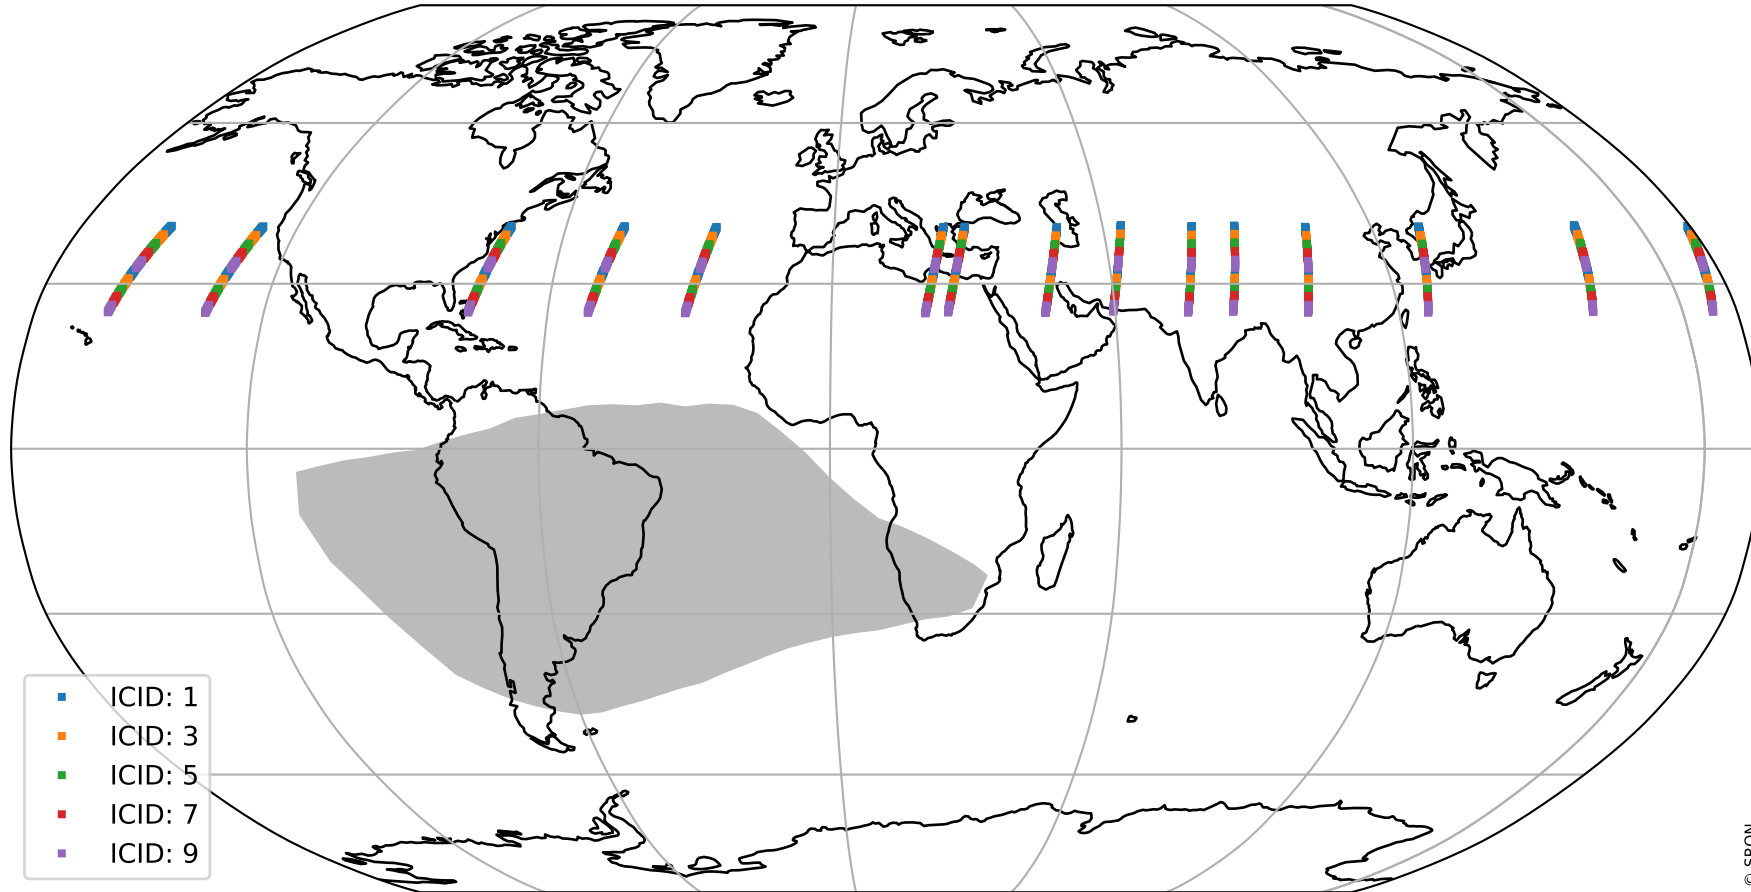

Tropomi SWIR offset (beta nominal)

orbits : 15 in [5977, 6022]
coverage : 2018-12-08 / 2018-12-11
median : 0.52597 V
spread : 0.035928 V
created : 2023-08-22T11:01:43

value detector map

Tropomi SWIR offset (beta nominal)

orbits : 15 in [5977, 6022]
coverage : 2018-12-08 / 2018-12-11
median : 31.887 μV
spread : 18.955 μV
created : 2023-08-22T11:01:44

Tropomi SWIR offset (beta nominal)

orbits : 15 in [5977, 6022]
coverage : 2018-12-08 / 2018-12-11
median : -0.046909 mV
spread : 0.33657 mV
created : 2023-08-22T11:01:44

value compared with SWIR offset CKD

Tropomi SWIR offset (beta nominal) ground-tracks of Sentinel-5P

orbits : 15 in [5977, 6022]
coverage : 2018-12-08 / 2018-12-11
created : 2023-08-22T11:01:44

Tropomi SWIR offset (beta nominal)

orbits : [1867, 6022]
coverage : 2018-02-20 / 2018-12-11
created : 2023-08-22T11:01:44

trend of detector median & temperatures