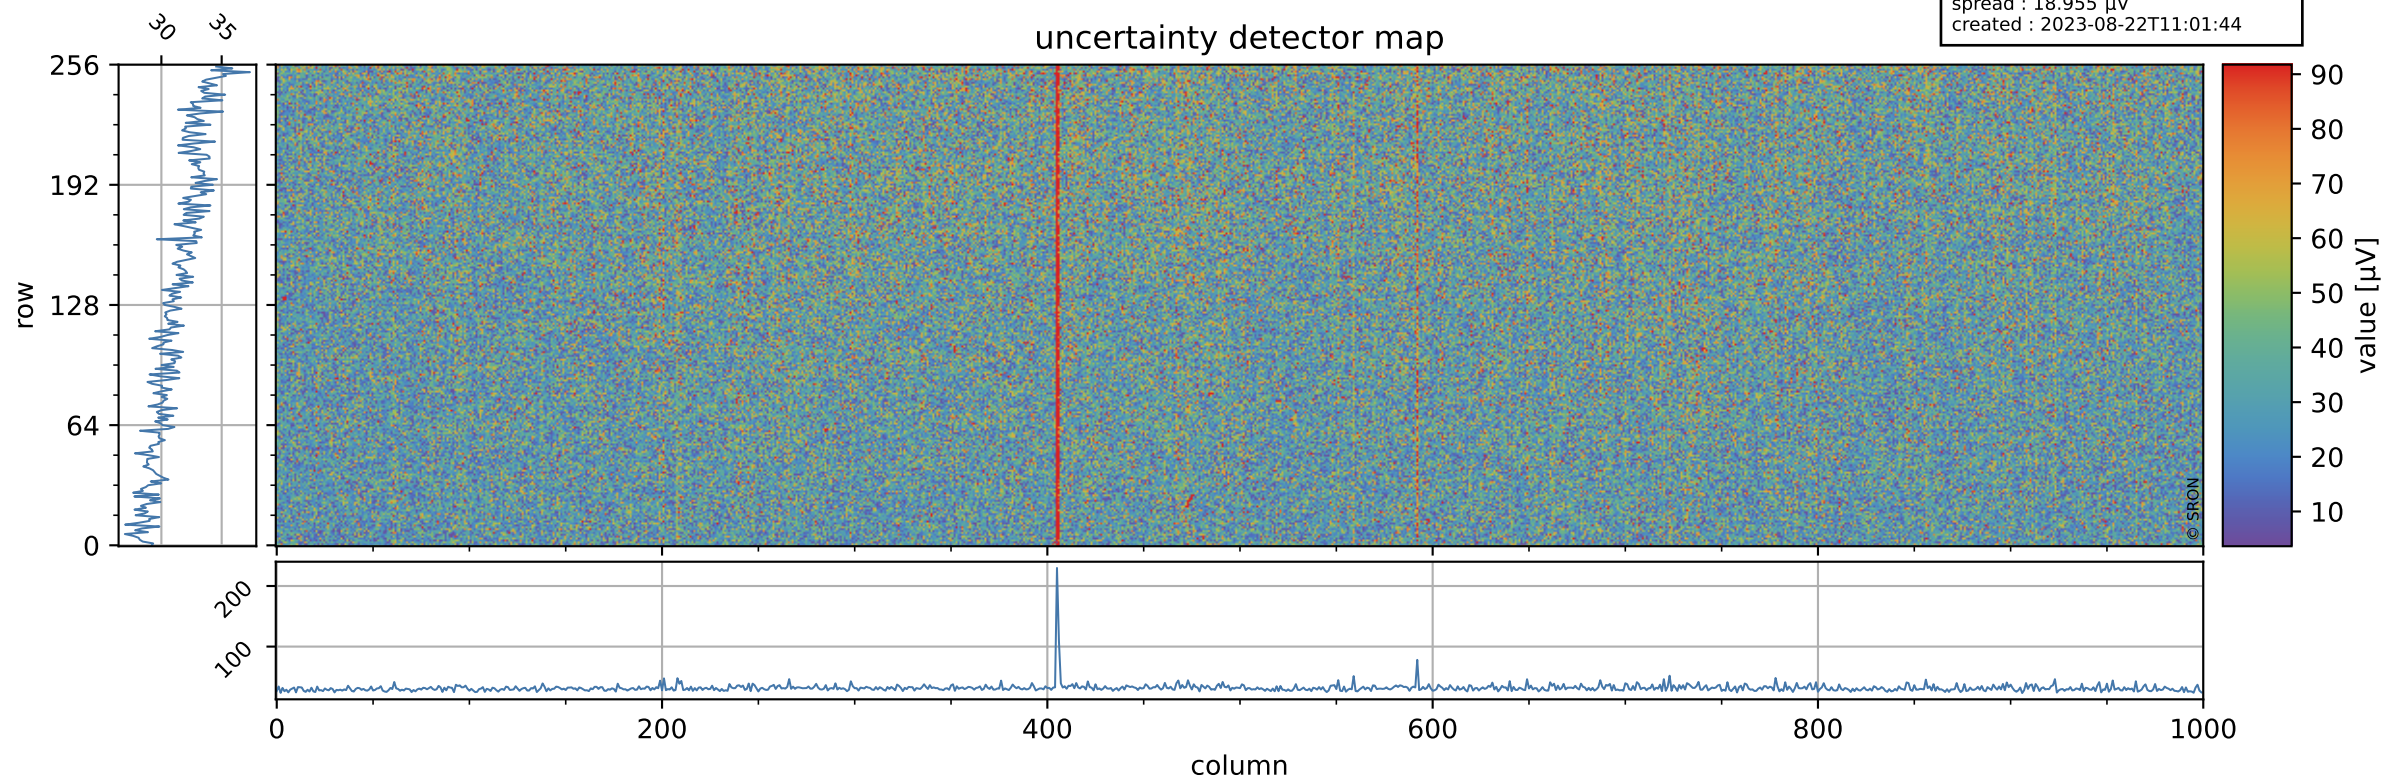

Tropomi SWIR offset (beta nominal)

orbits : 15 in [5977, 6022]
coverage : 2018-12-08 / 2018-12-11
median : 0.52597 V
spread : 0.035928 V
created : 2023-08-22T11:01:43

value detector map

Tropomi SWIR offset (beta nominal)

orbits : 15 in [5977, 6022]
coverage : 2018-12-08 / 2018-12-11
median : 31.887 μV
spread : 18.955 μV
created : 2023-08-22T11:01:44

Tropomi SWIR offset (beta nominal)

orbits : 15 in [5977, 6022]
coverage : 2018-12-08 / 2018-12-11
median : -0.046909 mV
spread : 0.33657 mV
created : 2023-08-22T11:01:44

value compared with SWIR offset CKD

Tropomi SWIR offset (beta nominal) ground-tracks of Sentinel-5P

orbits : 15 in [5977, 6022]
coverage : 2018-12-08 / 2018-12-11
created : 2023-08-22T11:01:44

Tropomi SWIR offset (beta nominal)

orbits : [1867, 6022]
coverage : 2018-02-20 / 2018-12-11
created : 2023-08-22T11:01:44

trend of detector median & temperatures