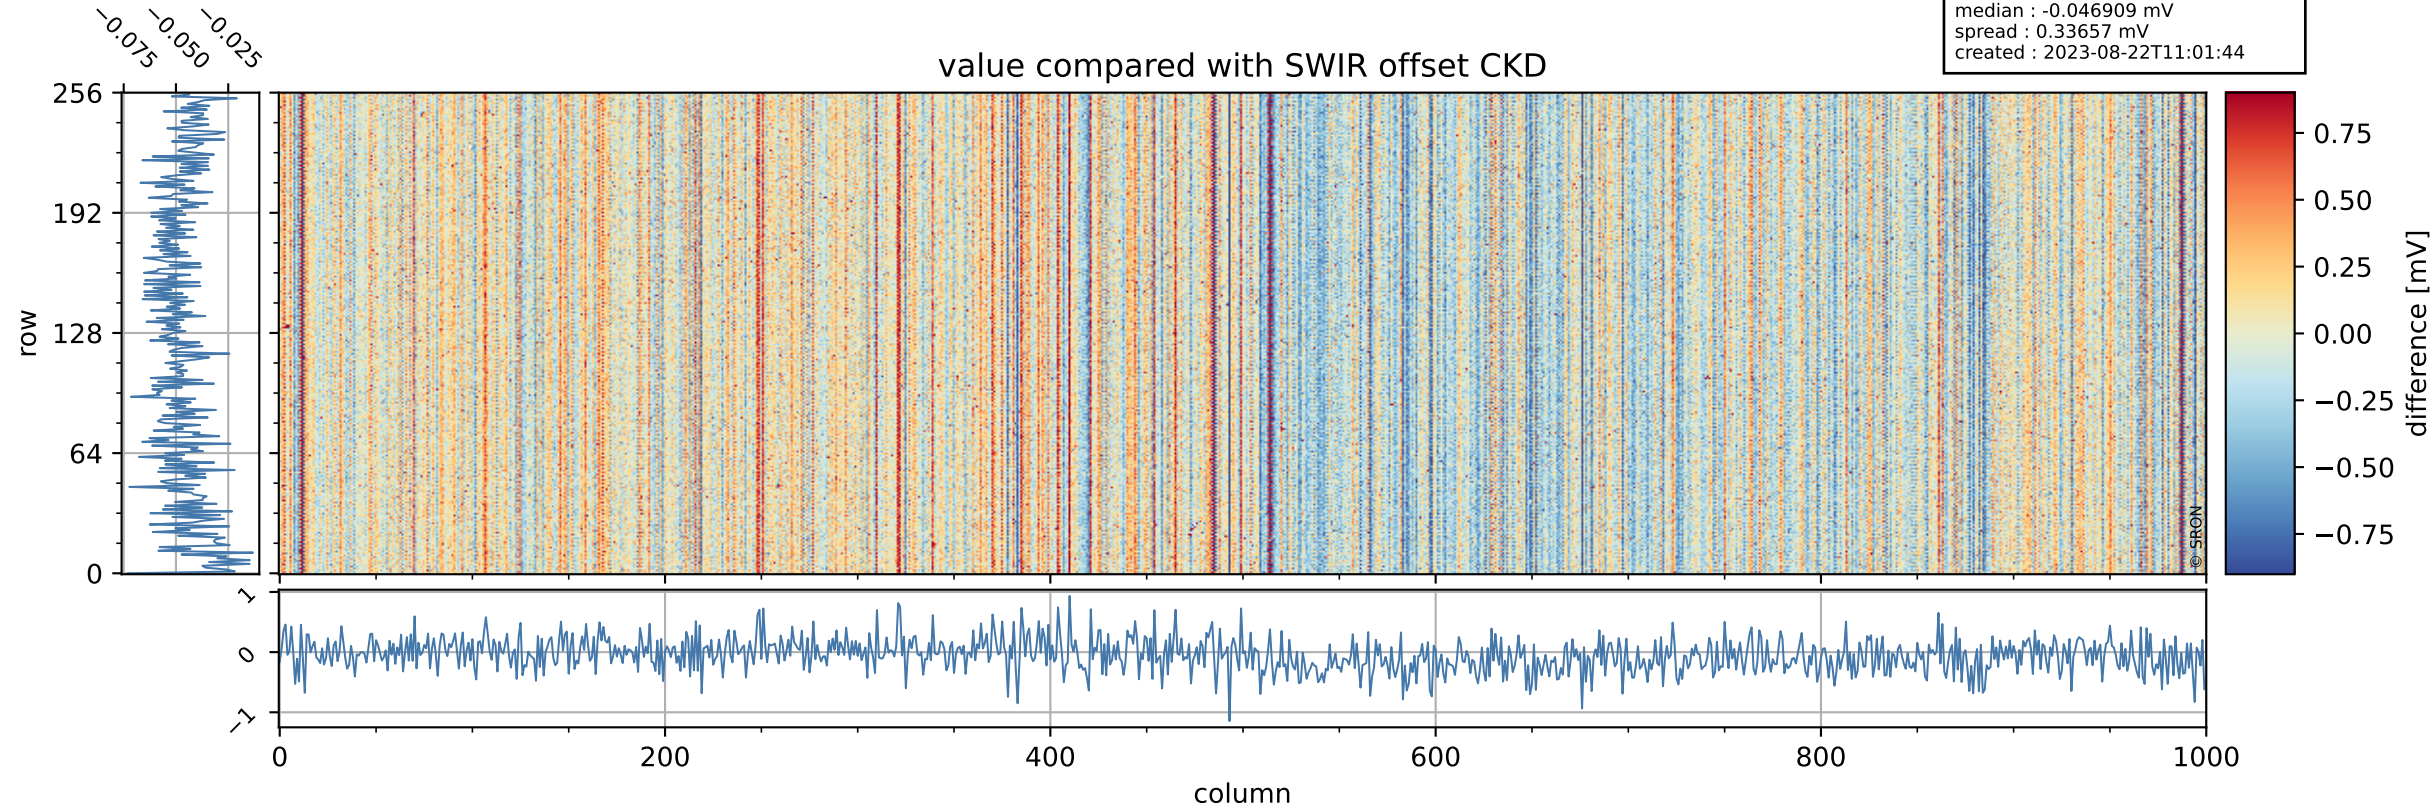

Tropomi SWIR offset (beta nominal)

orbits : 15 in [5977, 6022]
coverage : 2018-12-08 / 2018-12-11
median : 0.52597 V
spread : 0.035928 V
created : 2023-08-22T11:01:43

value detector map

Tropomi SWIR offset (beta nominal)

orbits : 15 in [5977, 6022]
coverage : 2018-12-08 / 2018-12-11
median : 31.887 μV
spread : 18.955 μV
created : 2023-08-22T11:01:44

Tropomi SWIR offset (beta nominal)

orbits : 15 in [5977, 6022]
coverage : 2018-12-08 / 2018-12-11
median : -0.046909 mV
spread : 0.33657 mV
created : 2023-08-22T11:01:44

value compared with SWIR offset CKD

Tropomi SWIR offset (beta nominal) ground-tracks of Sentinel-5P

orbits : 15 in [5977, 6022]
coverage : 2018-12-08 / 2018-12-11
created : 2023-08-22T11:01:44

Tropomi SWIR offset (beta nominal)

orbits : [1867, 6022]
coverage : 2018-02-20 / 2018-12-11
created : 2023-08-22T11:01:44

trend of detector median & temperatures