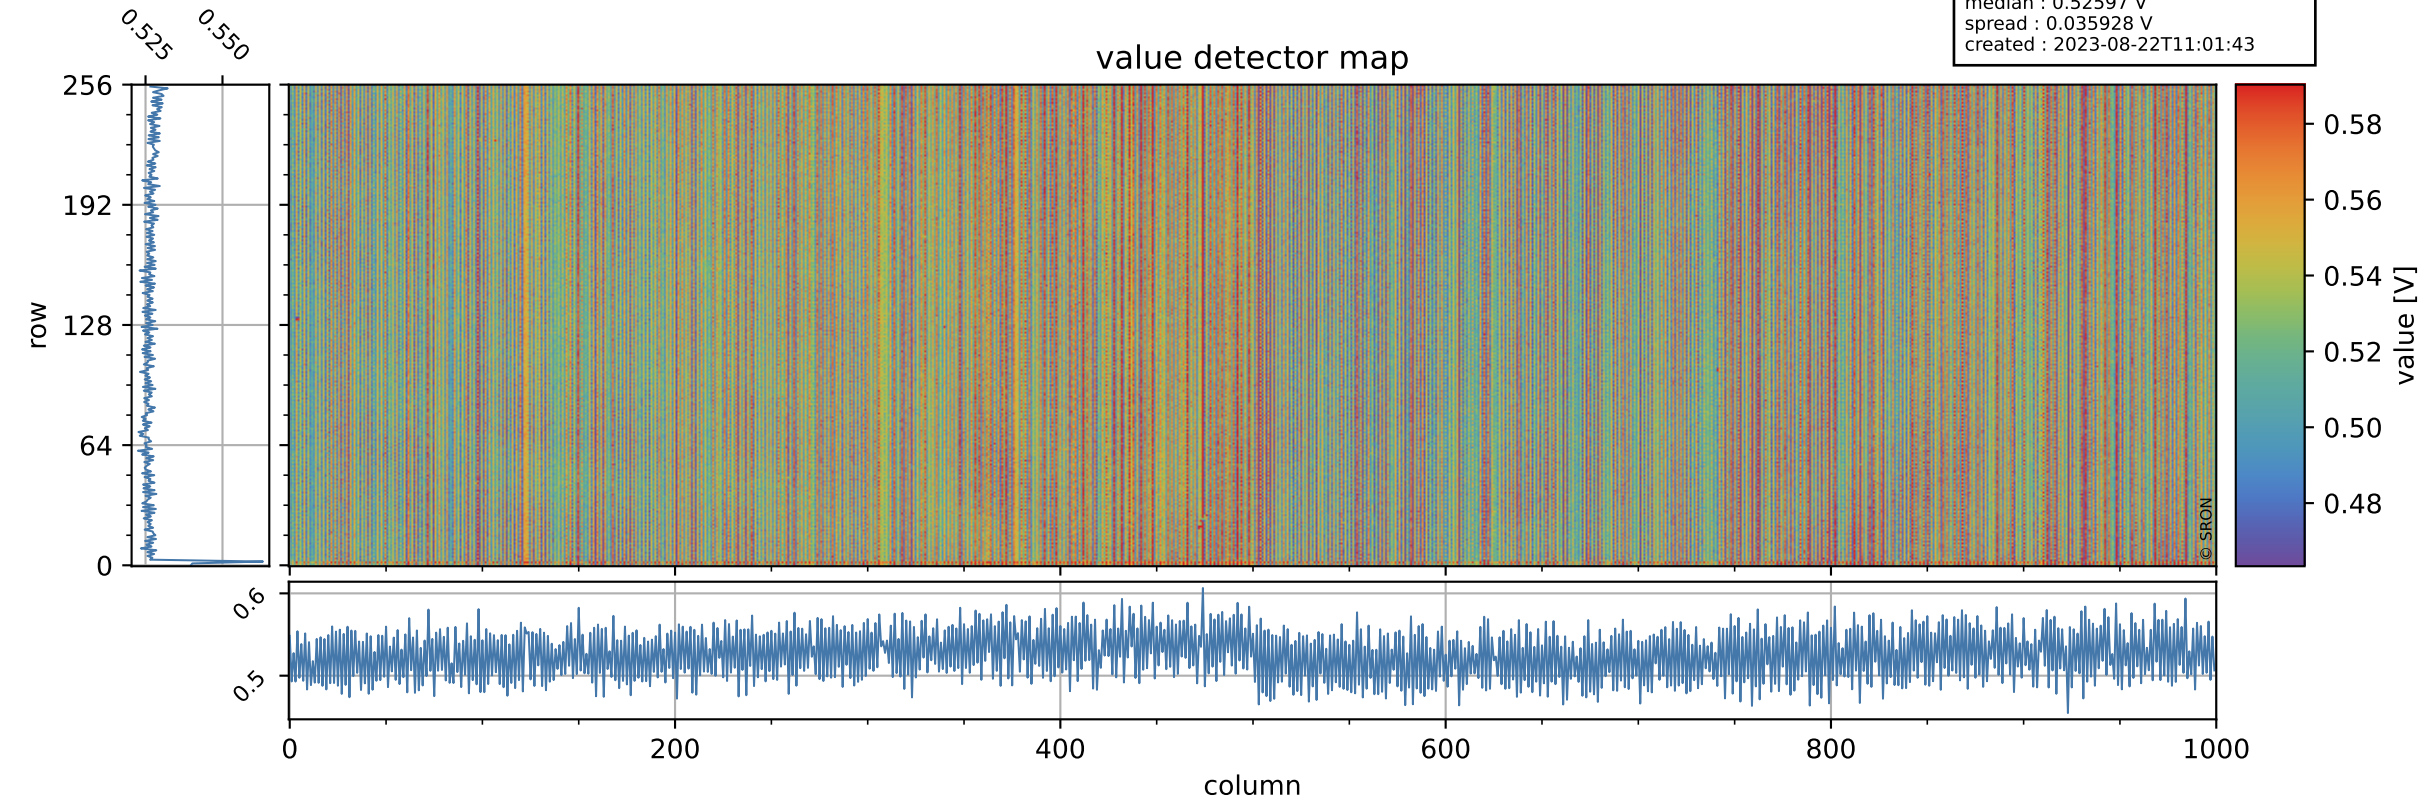

Tropomi SWIR offset (beta nominal)

orbits : 15 in [5977, 6022]
coverage : 2018-12-08 / 2018-12-11
median : 0.52597 V
spread : 0.035928 V
created : 2023-08-22T11:01:43

value detector map

Tropomi SWIR offset (beta nominal)

orbits : 15 in [5977, 6022]
coverage : 2018-12-08 / 2018-12-11
median : 31.887 μV
spread : 18.955 μV
created : 2023-08-22T11:01:44

Tropomi SWIR offset (beta nominal)

orbits : 15 in [5977, 6022]
coverage : 2018-12-08 / 2018-12-11
median : -0.046909 mV
spread : 0.33657 mV
created : 2023-08-22T11:01:44

value compared with SWIR offset CKD

Tropomi SWIR offset (beta nominal) ground-tracks of Sentinel-5P

orbits : 15 in [5977, 6022]
coverage : 2018-12-08 / 2018-12-11
created : 2023-08-22T11:01:44

Tropomi SWIR offset (beta nominal)

orbits : [1867, 6022]
coverage : 2018-02-20 / 2018-12-11
created : 2023-08-22T11:01:44

trend of detector median & temperatures