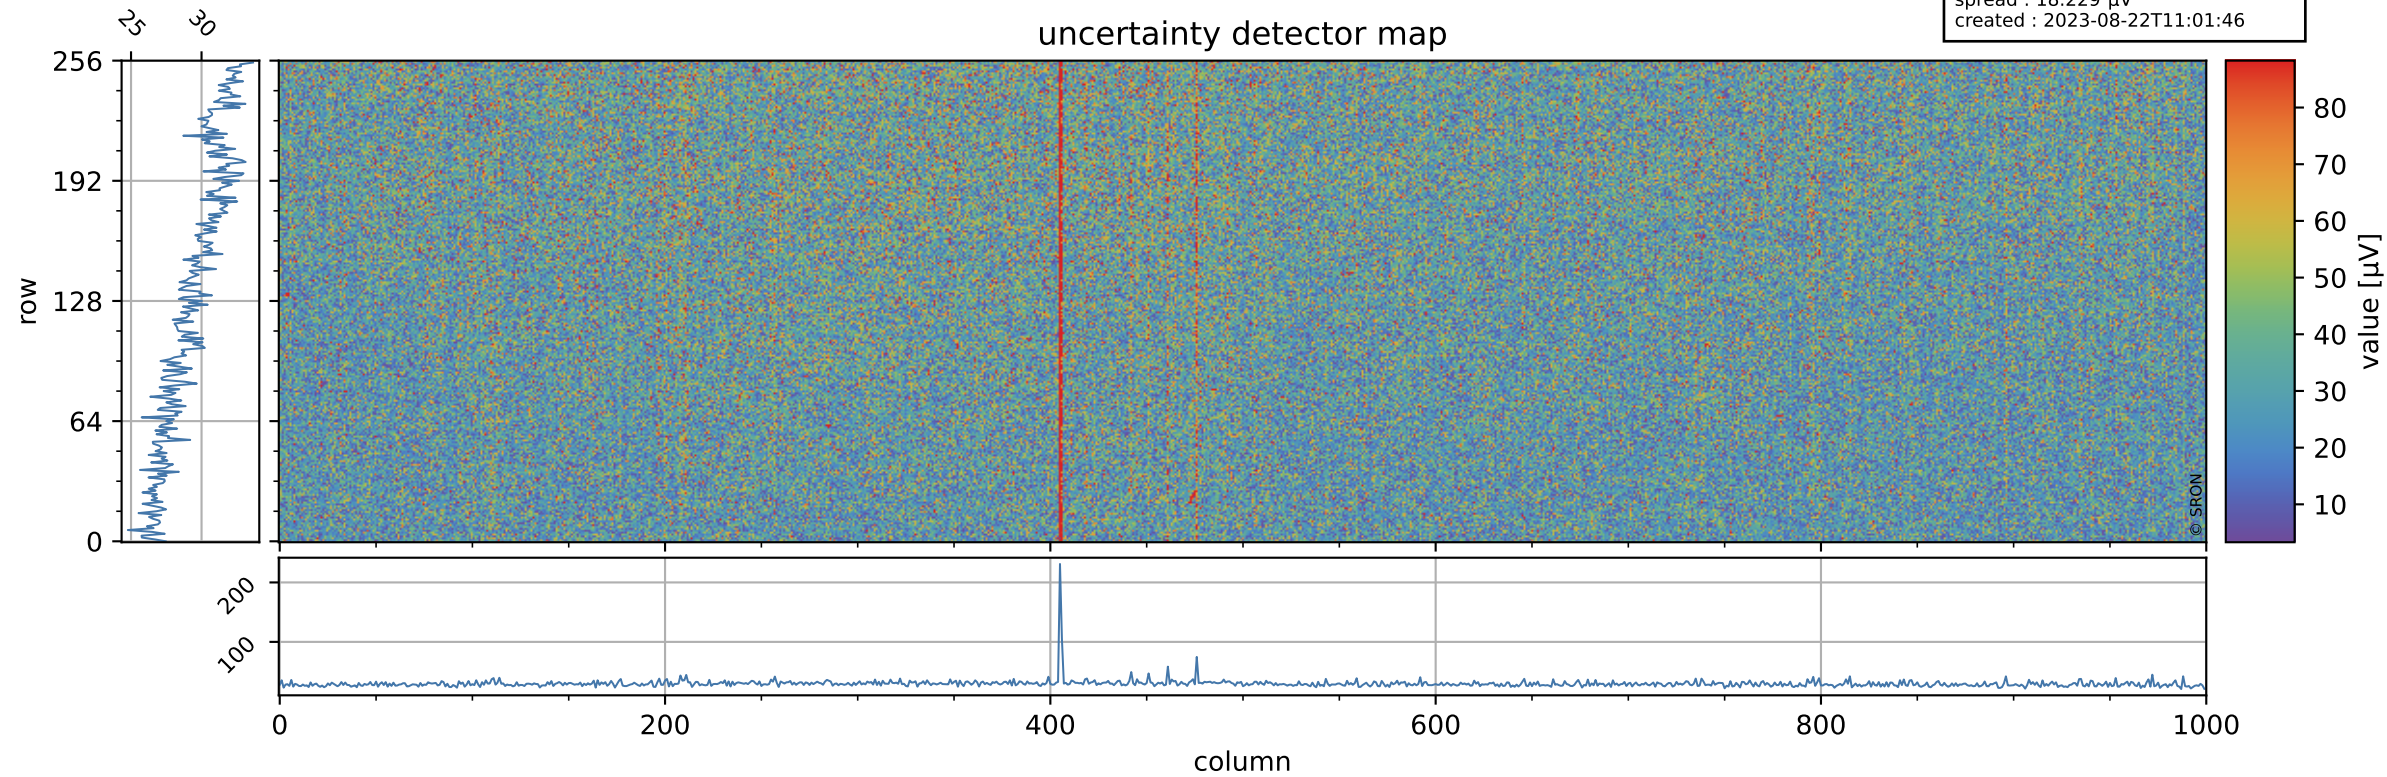

Tropomi SWIR offset (beta nominal)

orbits : 20 in [6022, 6067]
coverage : 2018-12-12 / 2018-12-15
median : 0.52598 V
spread : 0.035929 V
created : 2023-08-22T11:01:45

value detector map

Tropomi SWIR offset (beta nominal)

orbits : 20 in [6022, 6067]
coverage : 2018-12-12 / 2018-12-15
median : 29.969 μV
spread : 18.229 μV
created : 2023-08-22T11:01:46

Tropomi SWIR offset (beta nominal)

orbits : 20 in [6022, 6067]
coverage : 2018-12-12 / 2018-12-15
median : -0.038886 mV
spread : 0.33849 mV
created : 2023-08-22T11:01:46

value compared with SWIR offset CKD

Tropomi SWIR offset (beta nominal) ground-tracks of Sentinel-5P

orbits : 20 in [6022, 6067]
coverage : 2018-12-12 / 2018-12-15
created : 2023-08-22T11:01:46

Tropomi SWIR offset (beta nominal)

orbits : [1867, 6067]
coverage : 2018-02-20 / 2018-12-15
created : 2023-08-22T11:01:46

trend of detector median & temperatures