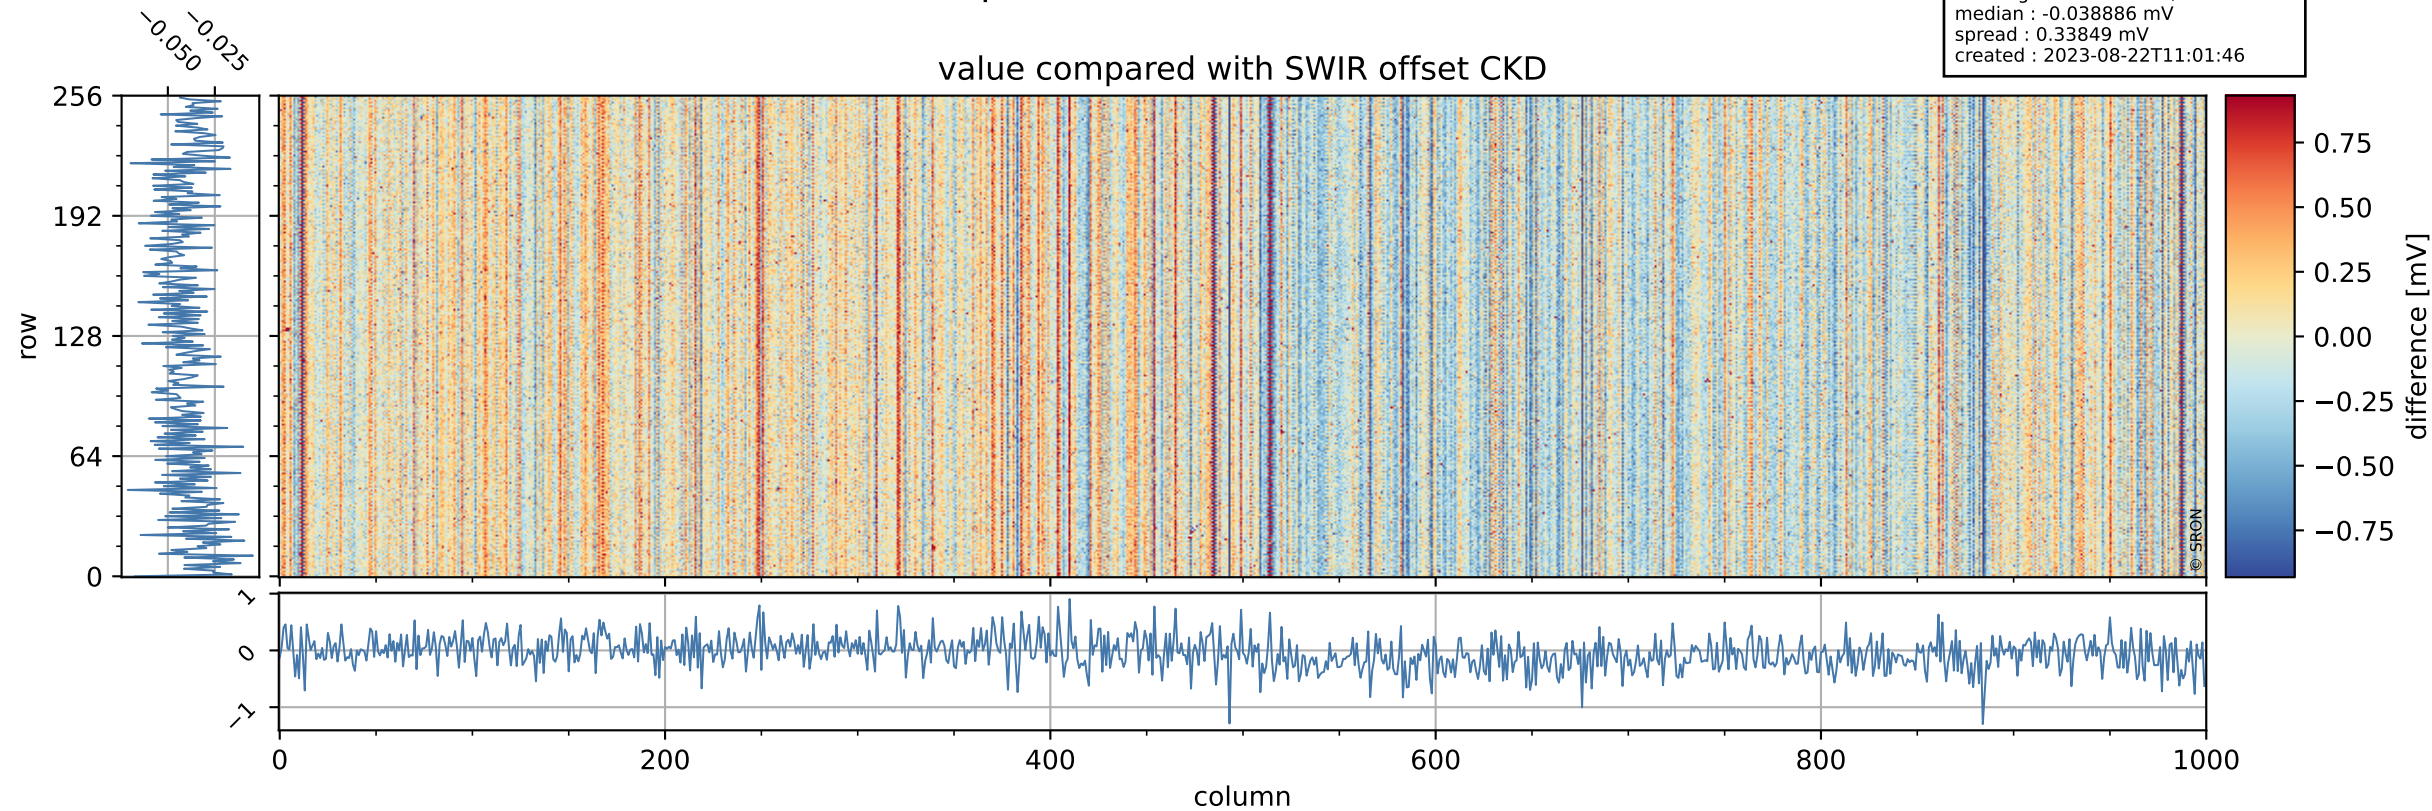

Tropomi SWIR offset (beta nominal)

orbits : 20 in [6022, 6067]
coverage : 2018-12-12 / 2018-12-15
median : 0.52598 V
spread : 0.035929 V
created : 2023-08-22T11:01:45

value detector map

Tropomi SWIR offset (beta nominal)

orbits : 20 in [6022, 6067]
coverage : 2018-12-12 / 2018-12-15
median : 29.969 μV
spread : 18.229 μV
created : 2023-08-22T11:01:46

Tropomi SWIR offset (beta nominal)

orbits : 20 in [6022, 6067]
coverage : 2018-12-12 / 2018-12-15
median : -0.038886 mV
spread : 0.33849 mV
created : 2023-08-22T11:01:46

value compared with SWIR offset CKD

Tropomi SWIR offset (beta nominal) ground-tracks of Sentinel-5P

orbits : 20 in [6022, 6067]
coverage : 2018-12-12 / 2018-12-15
created : 2023-08-22T11:01:46

Tropomi SWIR offset (beta nominal)

orbits : [1867, 6067]
coverage : 2018-02-20 / 2018-12-15
created : 2023-08-22T11:01:46

trend of detector median & temperatures