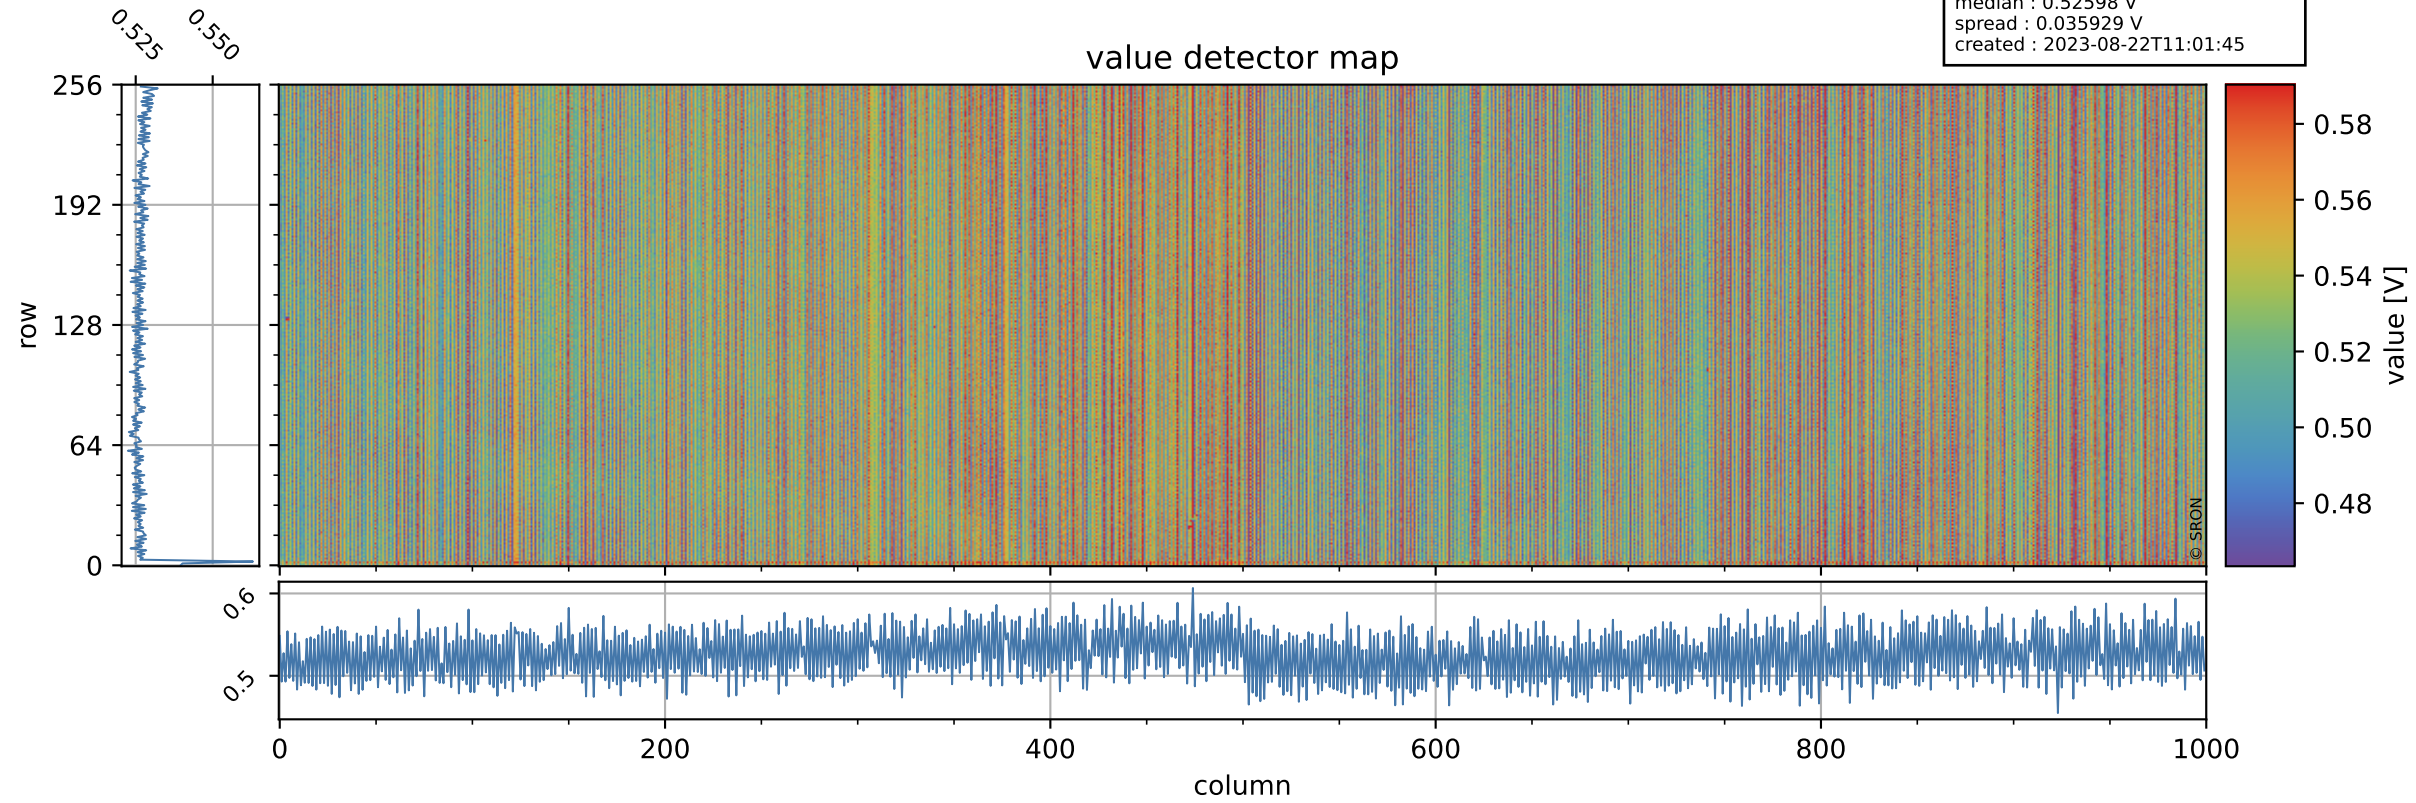

Tropomi SWIR offset (beta nominal)

orbits : 20 in [6022, 6067]
coverage : 2018-12-12 / 2018-12-15
median : 0.52598 V
spread : 0.035929 V
created : 2023-08-22T11:01:45

value detector map

Tropomi SWIR offset (beta nominal)

orbits : 20 in [6022, 6067]
coverage : 2018-12-12 / 2018-12-15
median : 29.969 μV
spread : 18.229 μV
created : 2023-08-22T11:01:46

Tropomi SWIR offset (beta nominal)

orbits : 20 in [6022, 6067]
coverage : 2018-12-12 / 2018-12-15
median : -0.038886 mV
spread : 0.33849 mV
created : 2023-08-22T11:01:46

value compared with SWIR offset CKD

Tropomi SWIR offset (beta nominal) ground-tracks of Sentinel-5P

orbits : 20 in [6022, 6067]
coverage : 2018-12-12 / 2018-12-15
created : 2023-08-22T11:01:46

Tropomi SWIR offset (beta nominal)

orbits : [1867, 6067]
coverage : 2018-02-20 / 2018-12-15
created : 2023-08-22T11:01:46

trend of detector median & temperatures