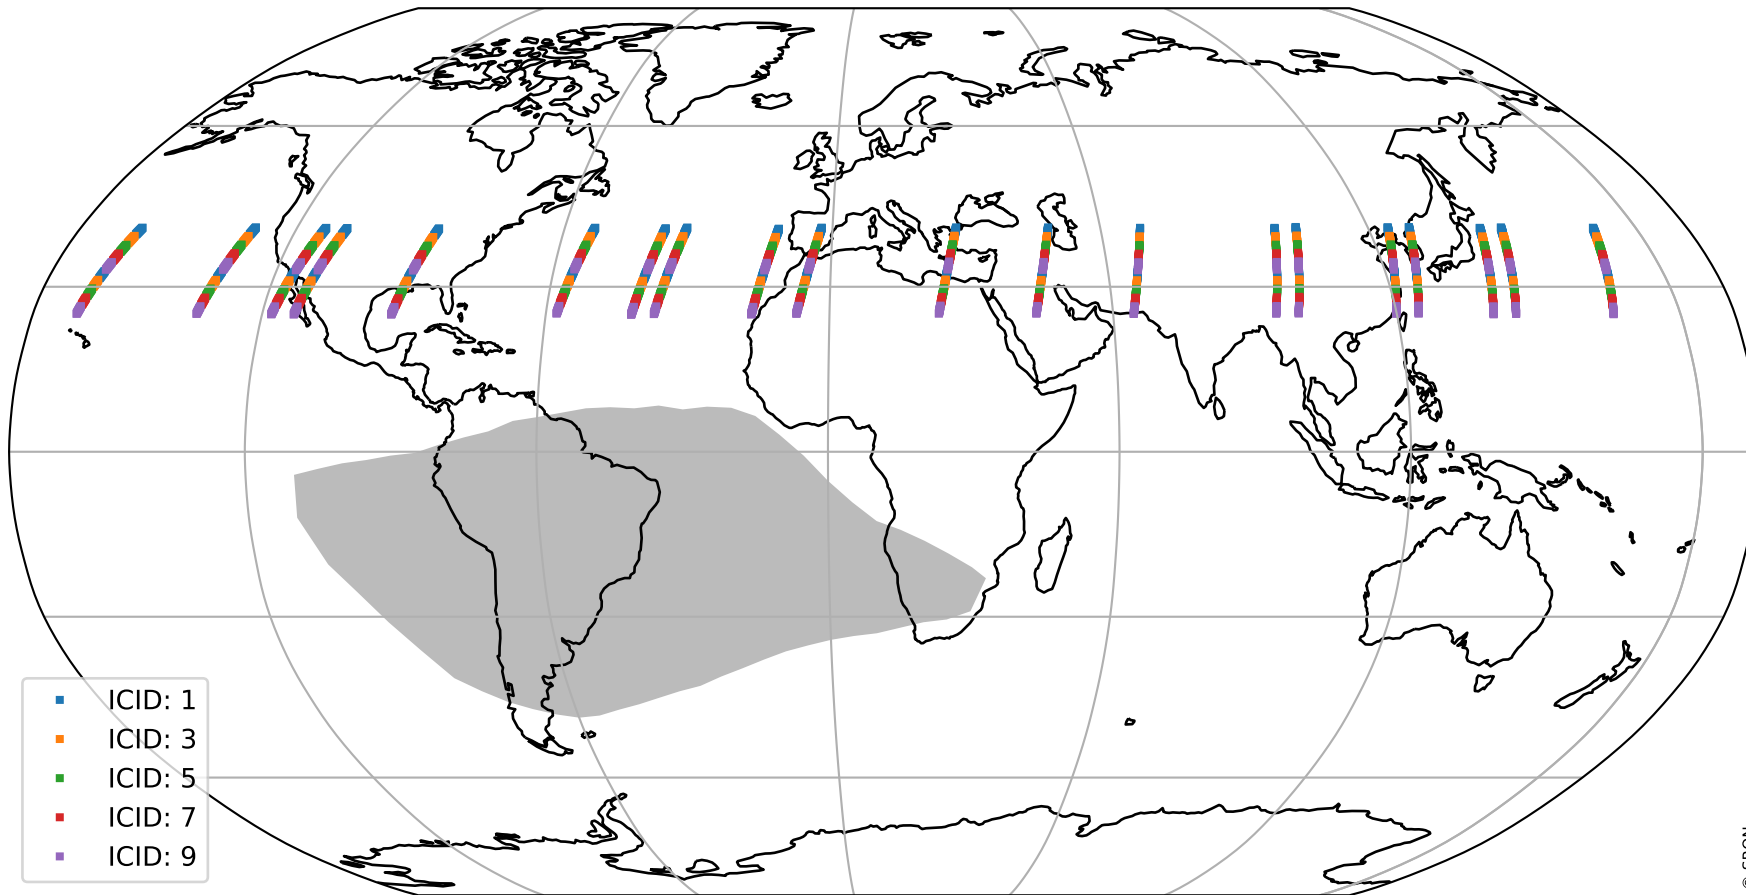

Tropomi SWIR offset (beta nominal)

orbits : 20 in [6022, 6067]
coverage : 2018-12-12 / 2018-12-15
median : 0.52598 V
spread : 0.035929 V
created : 2023-08-22T11:01:45

value detector map

Tropomi SWIR offset (beta nominal)

orbits : 20 in [6022, 6067]
coverage : 2018-12-12 / 2018-12-15
median : 29.969 μV
spread : 18.229 μV
created : 2023-08-22T11:01:46

Tropomi SWIR offset (beta nominal)

orbits : 20 in [6022, 6067]
coverage : 2018-12-12 / 2018-12-15
median : -0.038886 mV
spread : 0.33849 mV
created : 2023-08-22T11:01:46

value compared with SWIR offset CKD

Tropomi SWIR offset (beta nominal) ground-tracks of Sentinel-5P

orbits : 20 in [6022, 6067]
coverage : 2018-12-12 / 2018-12-15
created : 2023-08-22T11:01:46

Tropomi SWIR offset (beta nominal)

orbits : [1867, 6067]
coverage : 2018-02-20 / 2018-12-15
created : 2023-08-22T11:01:46

trend of detector median & temperatures