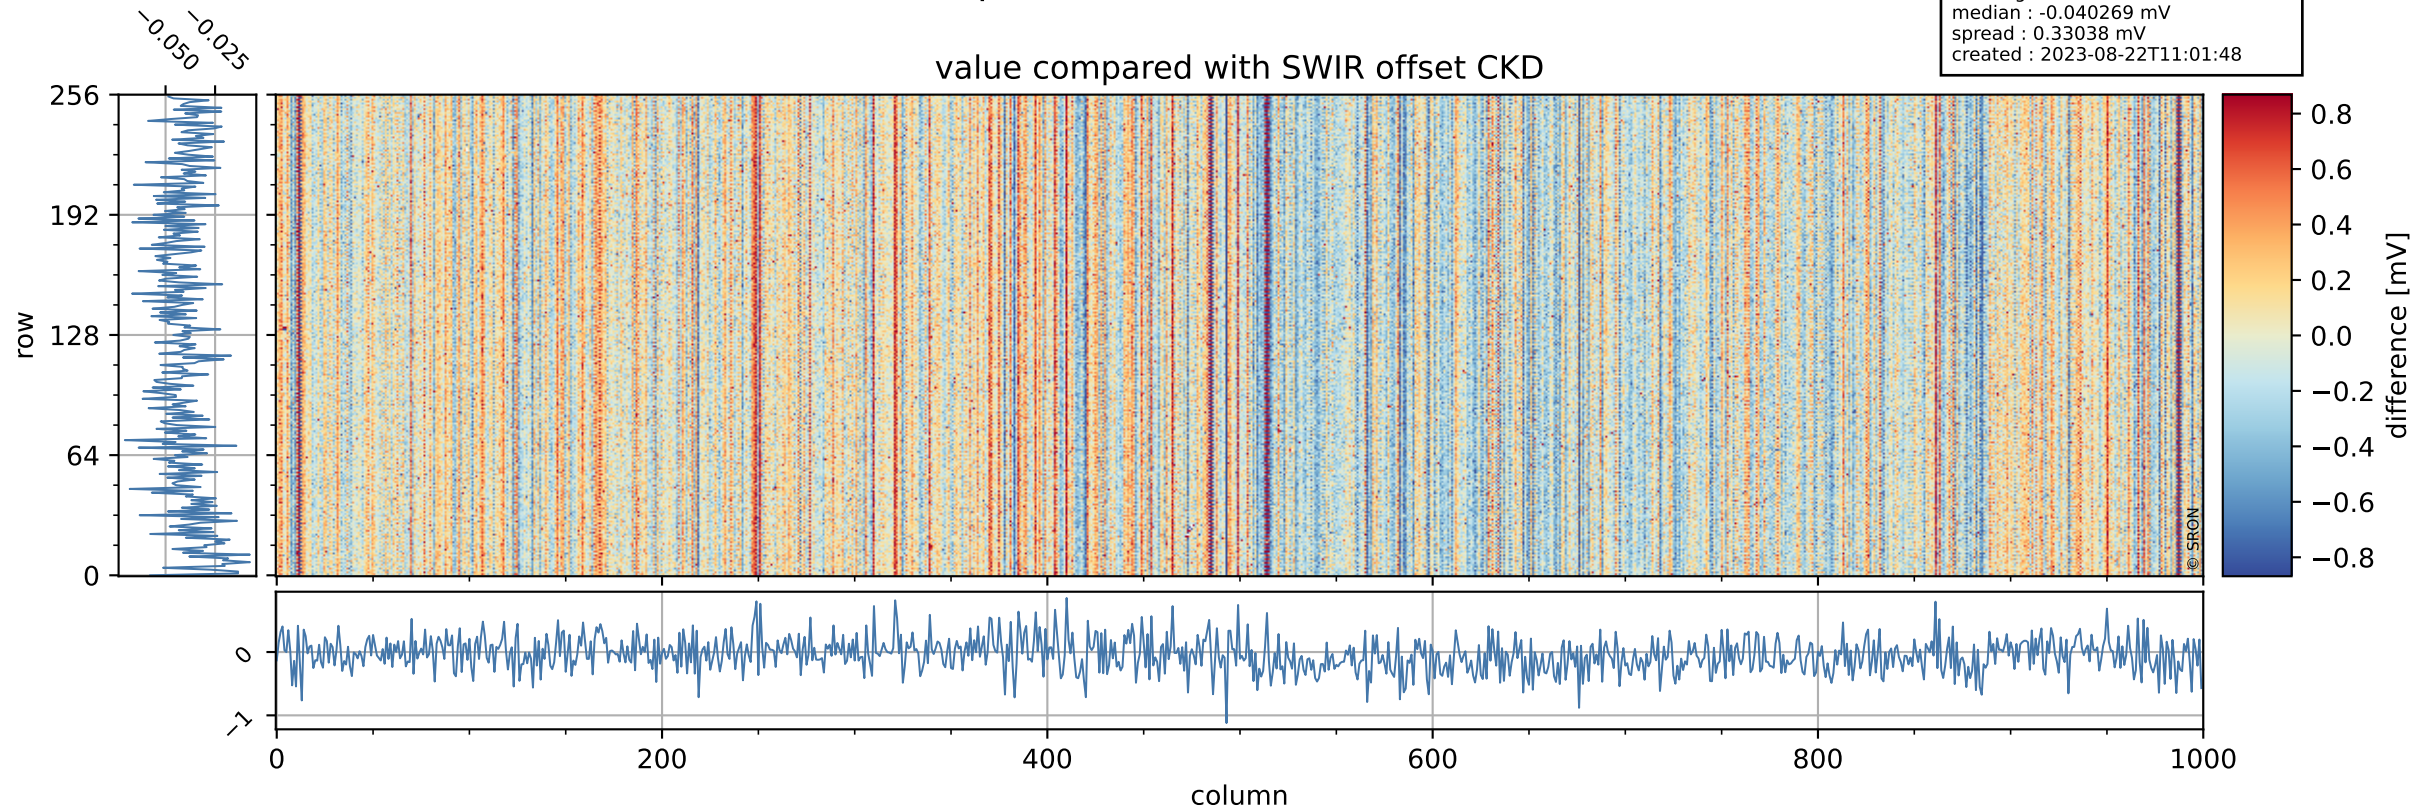

## value detector map

# Tropomi SWIR offset (beta nominal)

orbits : 18 in [6067, 6112]  
coverage : 2018-12-15 / 2018-12-18  
median : 31.625  $\mu\text{V}$   
spread : 19.232  $\mu\text{V}$   
created : 2023-08-22T11:01:47

# Tropomi SWIR offset (beta nominal)

orbits : 18 in [6067, 6112]  
coverage : 2018-12-15 / 2018-12-18  
median : -0.040269 mV  
spread : 0.33038 mV  
created : 2023-08-22T11:01:48

value compared with SWIR offset CKD

# Tropomi SWIR offset (beta nominal) ground-tracks of Sentinel-5P

orbits : 18 in [6067, 6112]  
coverage : 2018-12-15 / 2018-12-18  
created : 2023-08-22T11:01:48

- ICID: 1
- ICID: 3
- ICID: 5
- ICID: 7
- ICID: 9