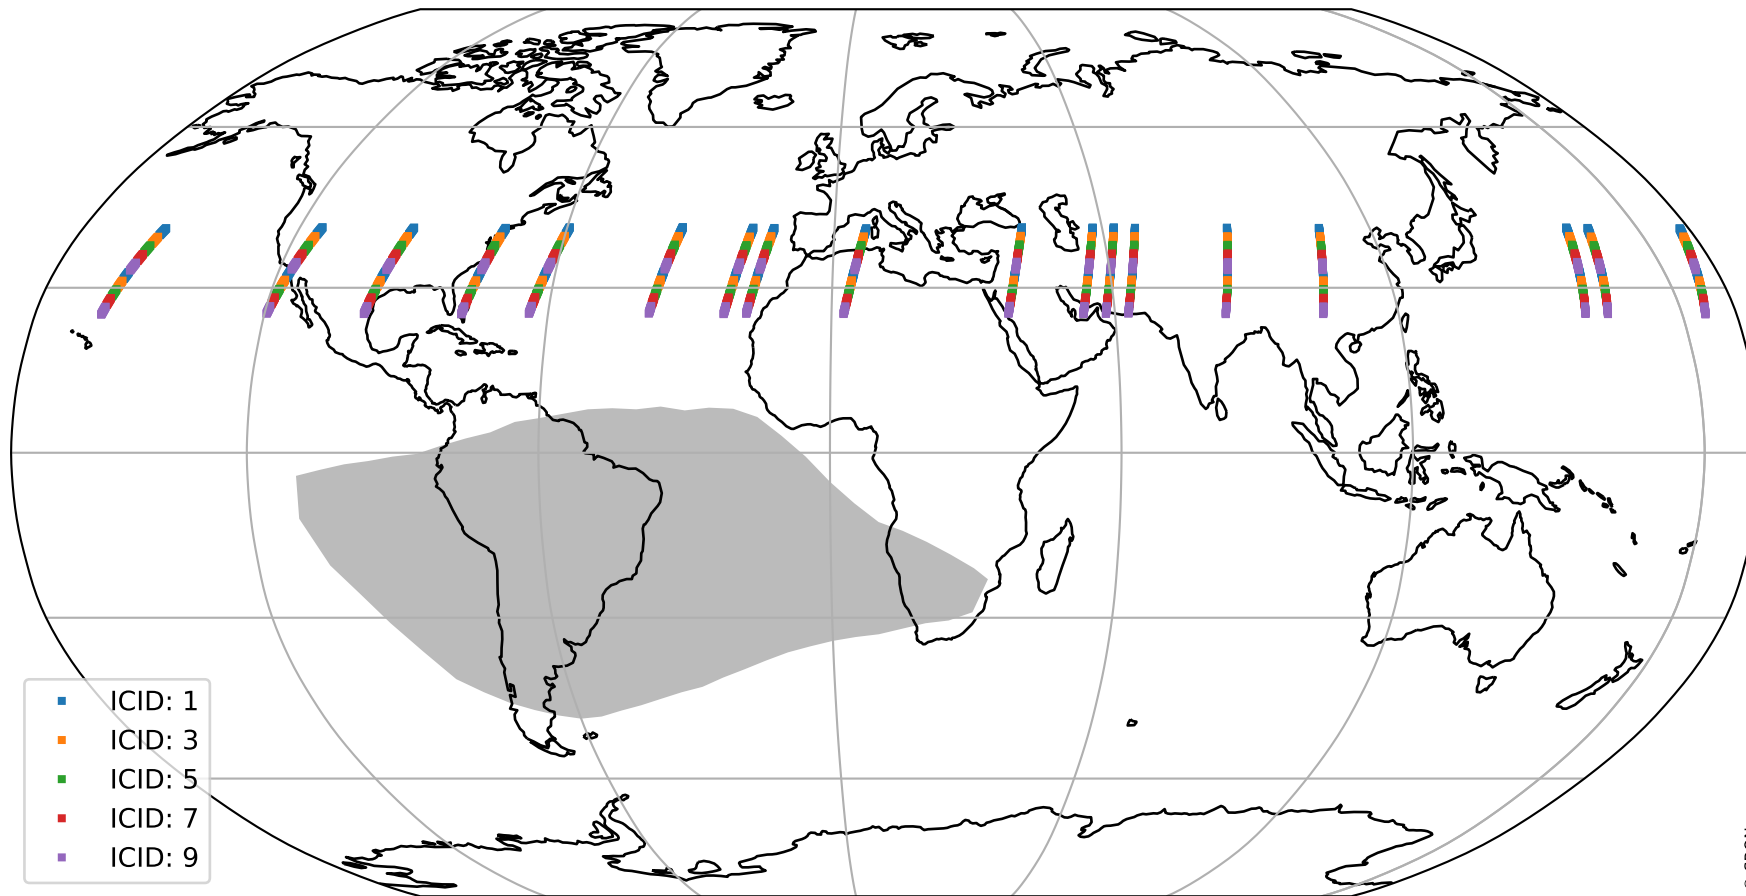

# Tropomi SWIR offset (beta nominal)

orbits : 18 in [6067, 6112]  
coverage : 2018-12-15 / 2018-12-18  
median : 31.625  $\mu\text{V}$   
spread : 19.232  $\mu\text{V}$   
created : 2023-08-22T11:01:47

# Tropomi SWIR offset (beta nominal)

orbits : 18 in [6067, 6112]  
coverage : 2018-12-15 / 2018-12-18  
median : -0.040269 mV  
spread : 0.33038 mV  
created : 2023-08-22T11:01:48

value compared with SWIR offset CKD

# Tropomi SWIR offset (beta nominal) ground-tracks of Sentinel-5P

orbits : 18 in [6067, 6112]  
coverage : 2018-12-15 / 2018-12-18  
created : 2023-08-22T11:01:48

- ICID: 1
- ICID: 3
- ICID: 5
- ICID: 7
- ICID: 9

# Tropomi SWIR offset (beta nominal)

orbits : [1867, 6112]  
coverage : 2018-02-20 / 2018-12-18  
created : 2023-08-22T11:01:48