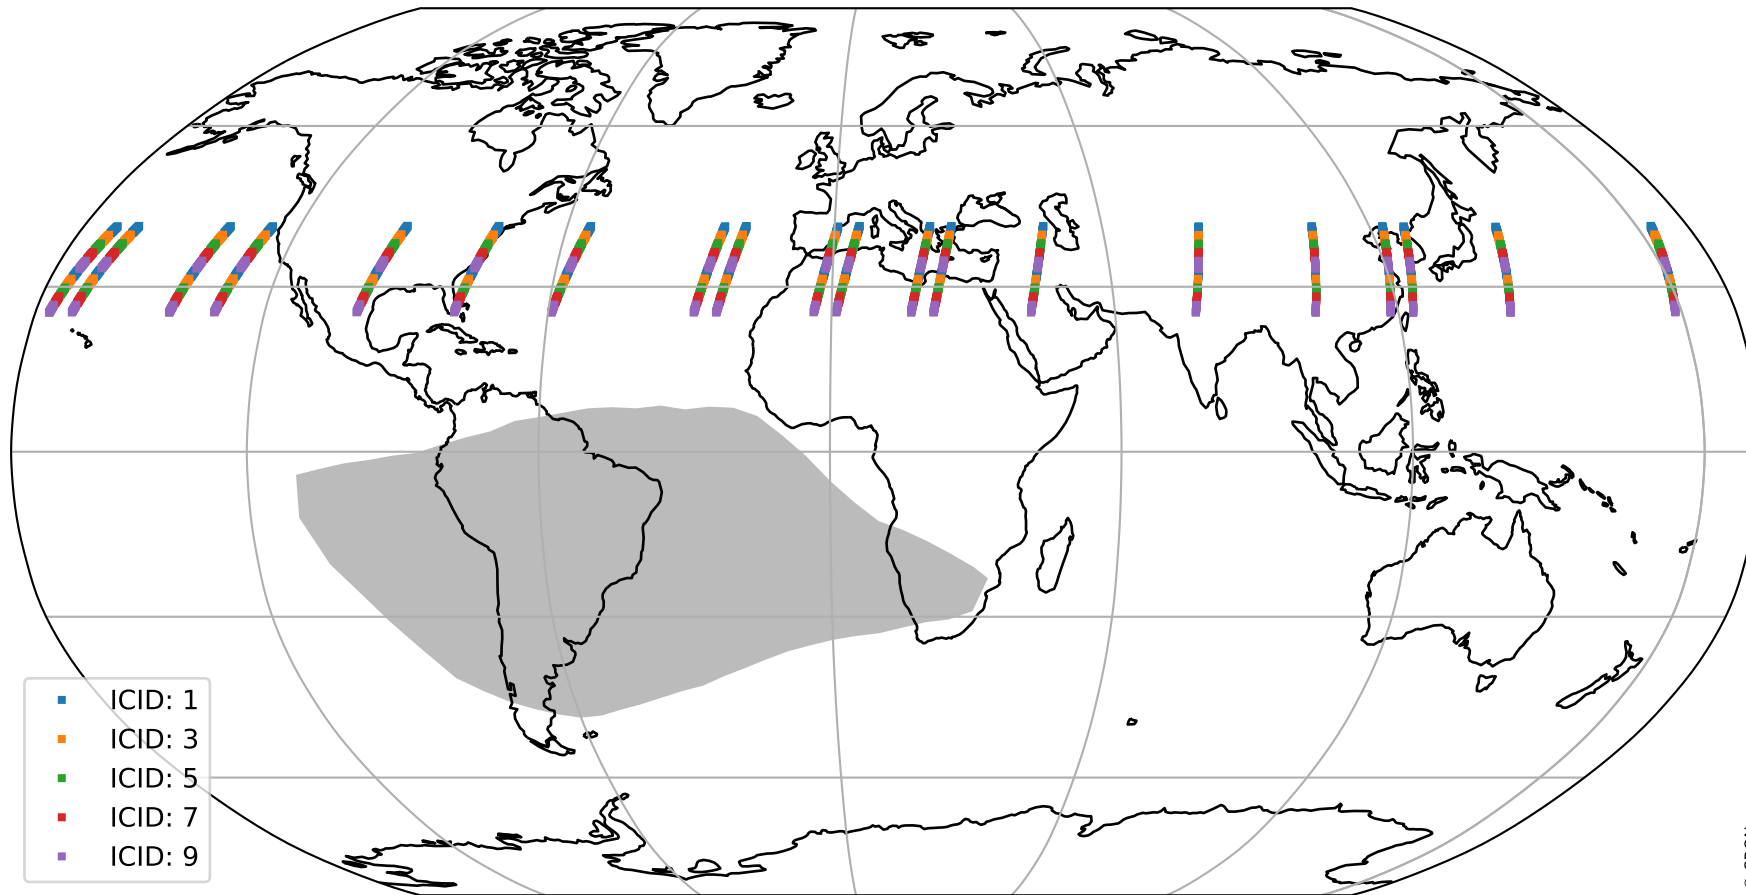

Tropomi SWIR offset (beta nominal)

orbits : 20 in [6112, 6157]
coverage : 2018-12-18 / 2018-12-21
median : 0.52597 V
spread : 0.035922 V
created : 2023-08-22T11:01:49

value detector map

Tropomi SWIR offset (beta nominal)

orbits : 20 in [6112, 6157]
coverage : 2018-12-18 / 2018-12-21
median : 29.949 μV
spread : 18.17 μV
created : 2023-08-22T11:01:49

Tropomi SWIR offset (beta nominal)

orbits : 20 in [6112, 6157]
coverage : 2018-12-18 / 2018-12-21
median : -0.047556 mV
spread : 0.3306 mV
created : 2023-08-22T11:01:50

value compared with SWIR offset CKD

Tropomi SWIR offset (beta nominal) ground-tracks of Sentinel-5P

orbits : 20 in [6112, 6157]
coverage : 2018-12-18 / 2018-12-21
created : 2023-08-22T11:01:50

Tropomi SWIR offset (beta nominal)

orbits : [1867, 6157]
coverage : 2018-02-20 / 2018-12-21
created : 2023-08-22T11:01:50

trend of detector median & temperatures