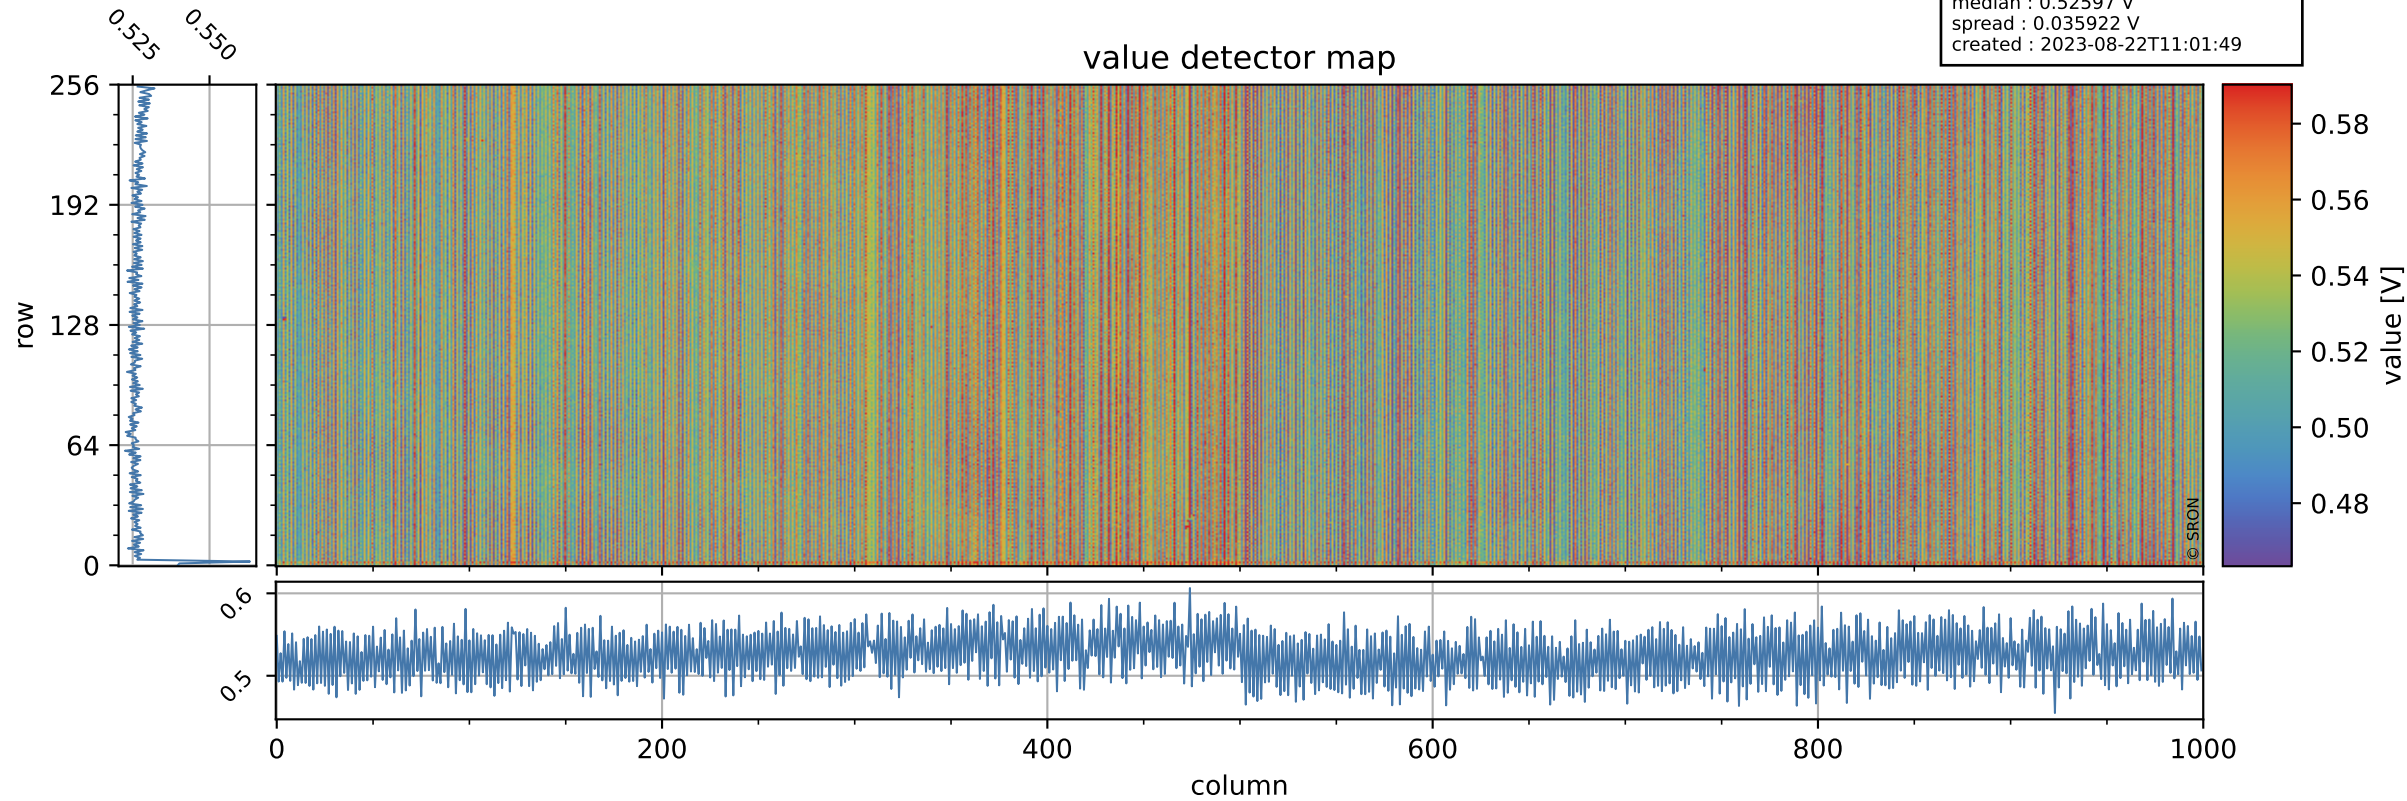

Tropomi SWIR offset (beta nominal)

orbits : 20 in [6112, 6157]
coverage : 2018-12-18 / 2018-12-21
median : 0.52597 V
spread : 0.035922 V
created : 2023-08-22T11:01:49

value detector map

Tropomi SWIR offset (beta nominal)

orbits : 20 in [6112, 6157]
coverage : 2018-12-18 / 2018-12-21
median : 29.949 μV
spread : 18.17 μV
created : 2023-08-22T11:01:49

Tropomi SWIR offset (beta nominal)

orbits : 20 in [6112, 6157]
coverage : 2018-12-18 / 2018-12-21
median : -0.047556 mV
spread : 0.3306 mV
created : 2023-08-22T11:01:50

value compared with SWIR offset CKD

Tropomi SWIR offset (beta nominal) ground-tracks of Sentinel-5P

orbits : 20 in [6112, 6157]
coverage : 2018-12-18 / 2018-12-21
created : 2023-08-22T11:01:50

Tropomi SWIR offset (beta nominal)

orbits : [1867, 6157]
coverage : 2018-02-20 / 2018-12-21
created : 2023-08-22T11:01:50

trend of detector median & temperatures