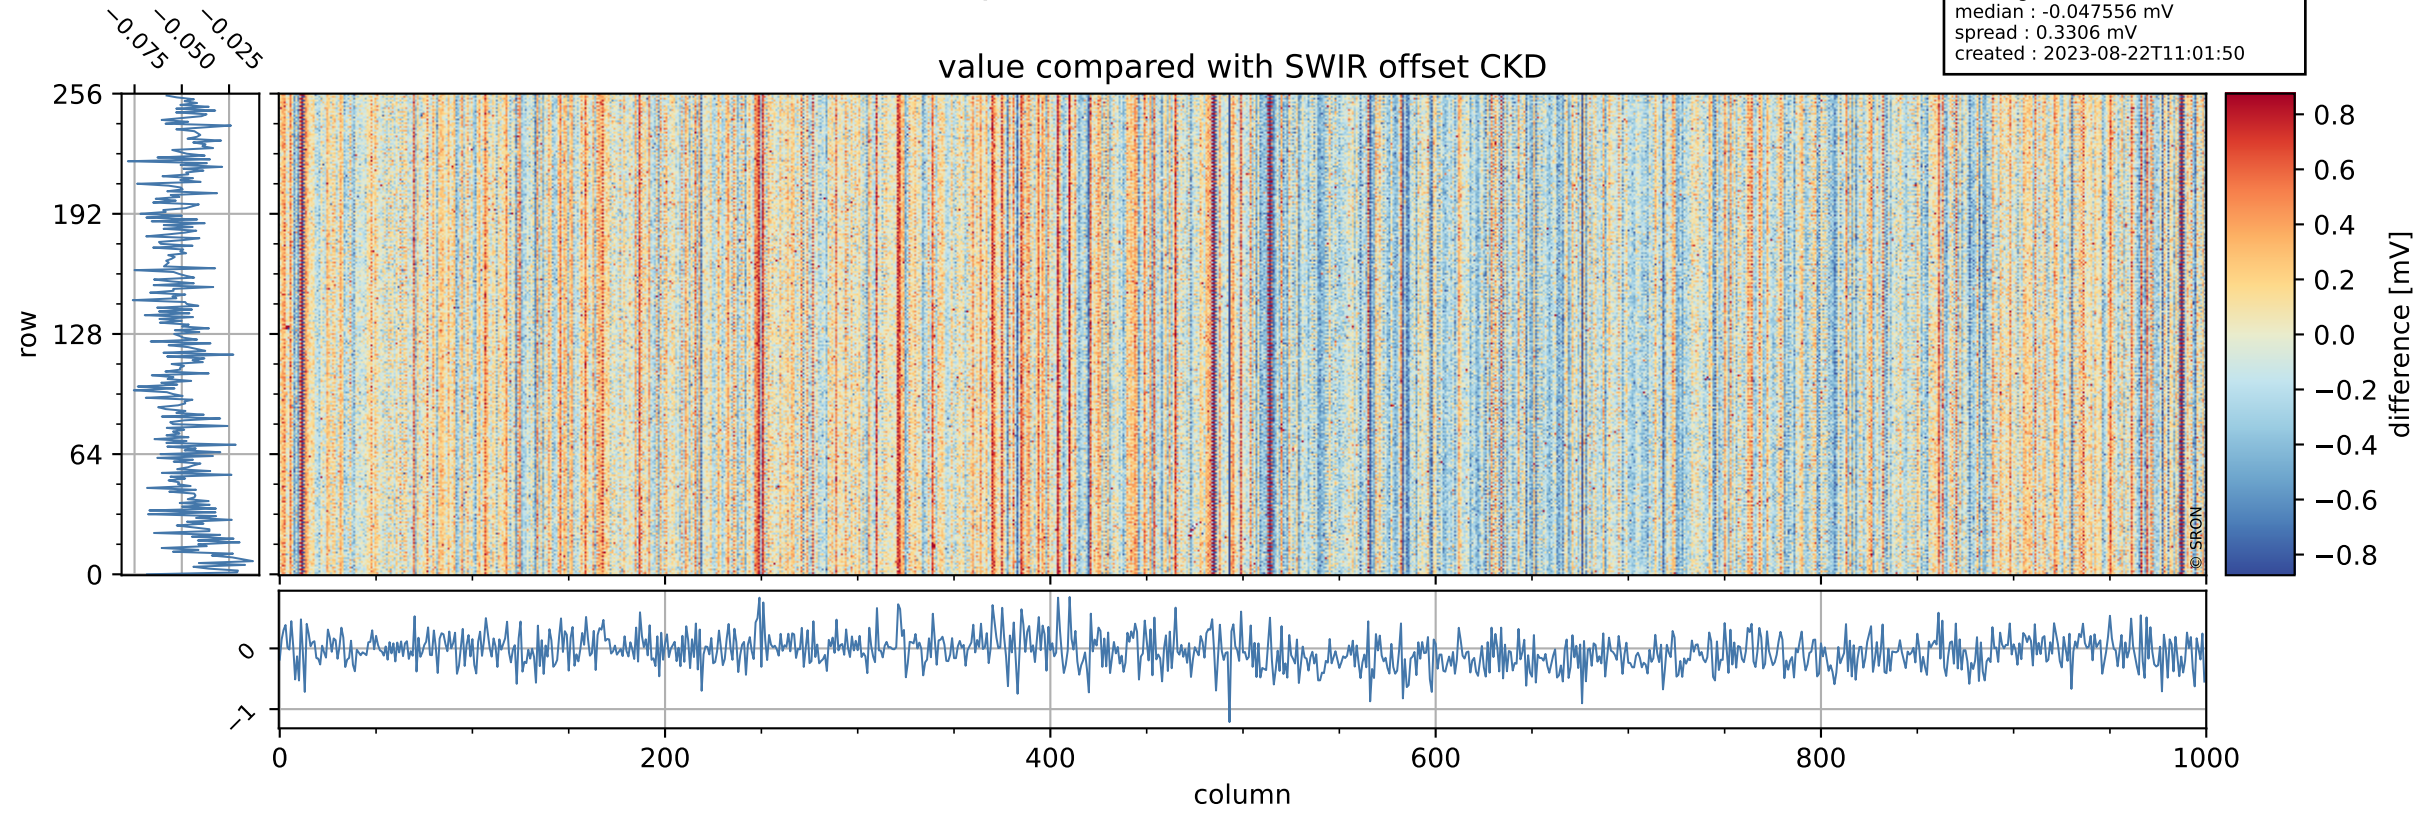

Tropomi SWIR offset (beta nominal)

orbits : 20 in [6112, 6157]
coverage : 2018-12-18 / 2018-12-21
median : 0.52597 V
spread : 0.035922 V
created : 2023-08-22T11:01:49

value detector map

Tropomi SWIR offset (beta nominal)

orbits : 20 in [6112, 6157]
coverage : 2018-12-18 / 2018-12-21
median : 29.949 μV
spread : 18.17 μV
created : 2023-08-22T11:01:49

Tropomi SWIR offset (beta nominal)

orbits : 20 in [6112, 6157]
coverage : 2018-12-18 / 2018-12-21
median : -0.047556 mV
spread : 0.3306 mV
created : 2023-08-22T11:01:50

value compared with SWIR offset CKD

Tropomi SWIR offset (beta nominal) ground-tracks of Sentinel-5P

orbits : 20 in [6112, 6157]
coverage : 2018-12-18 / 2018-12-21
created : 2023-08-22T11:01:50

Tropomi SWIR offset (beta nominal)

orbits : [1867, 6157]
coverage : 2018-02-20 / 2018-12-21
created : 2023-08-22T11:01:50

trend of detector median & temperatures