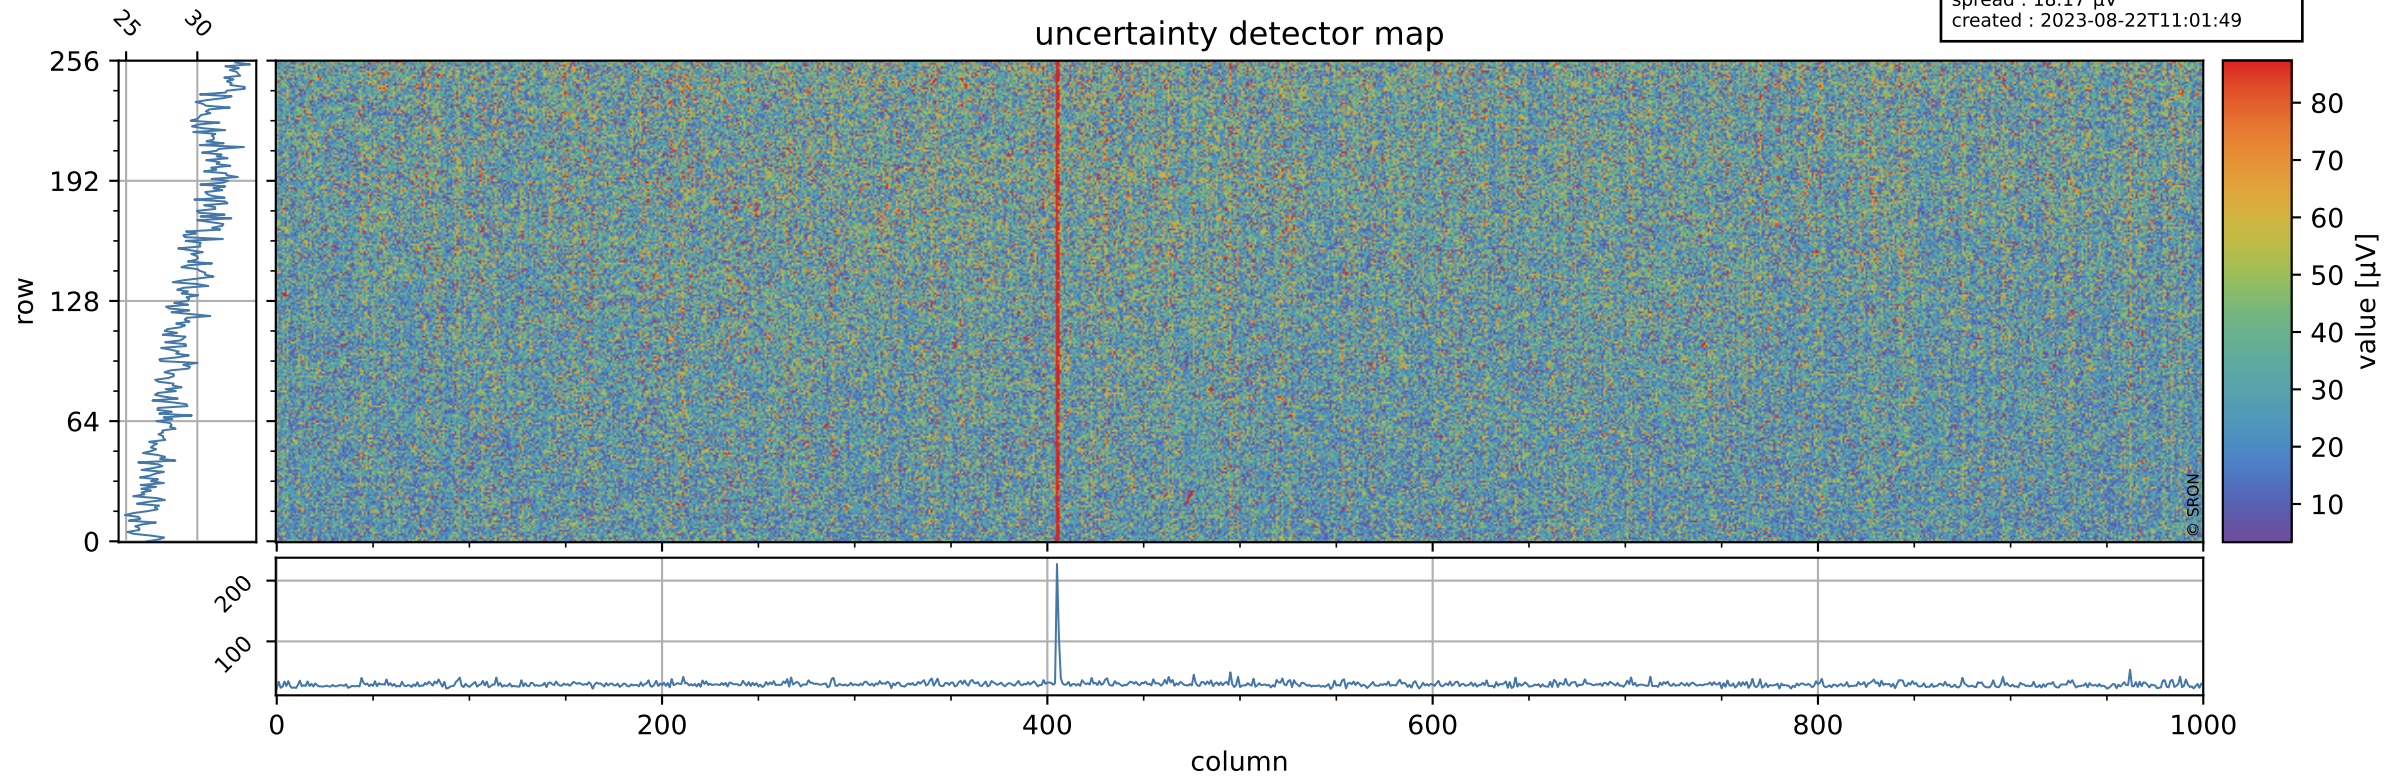

Tropomi SWIR offset (beta nominal)

orbits : 20 in [6112, 6157]
coverage : 2018-12-18 / 2018-12-21
median : 0.52597 V
spread : 0.035922 V
created : 2023-08-22T11:01:49

value detector map

Tropomi SWIR offset (beta nominal)

orbits : 20 in [6112, 6157]
coverage : 2018-12-18 / 2018-12-21
median : 29.949 μV
spread : 18.17 μV
created : 2023-08-22T11:01:49

Tropomi SWIR offset (beta nominal)

orbits : 20 in [6112, 6157]
coverage : 2018-12-18 / 2018-12-21
median : -0.047556 mV
spread : 0.3306 mV
created : 2023-08-22T11:01:50

value compared with SWIR offset CKD

Tropomi SWIR offset (beta nominal) ground-tracks of Sentinel-5P

orbits : 20 in [6112, 6157]
coverage : 2018-12-18 / 2018-12-21
created : 2023-08-22T11:01:50

Tropomi SWIR offset (beta nominal)

orbits : [1867, 6157]
coverage : 2018-02-20 / 2018-12-21
created : 2023-08-22T11:01:50

trend of detector median & temperatures