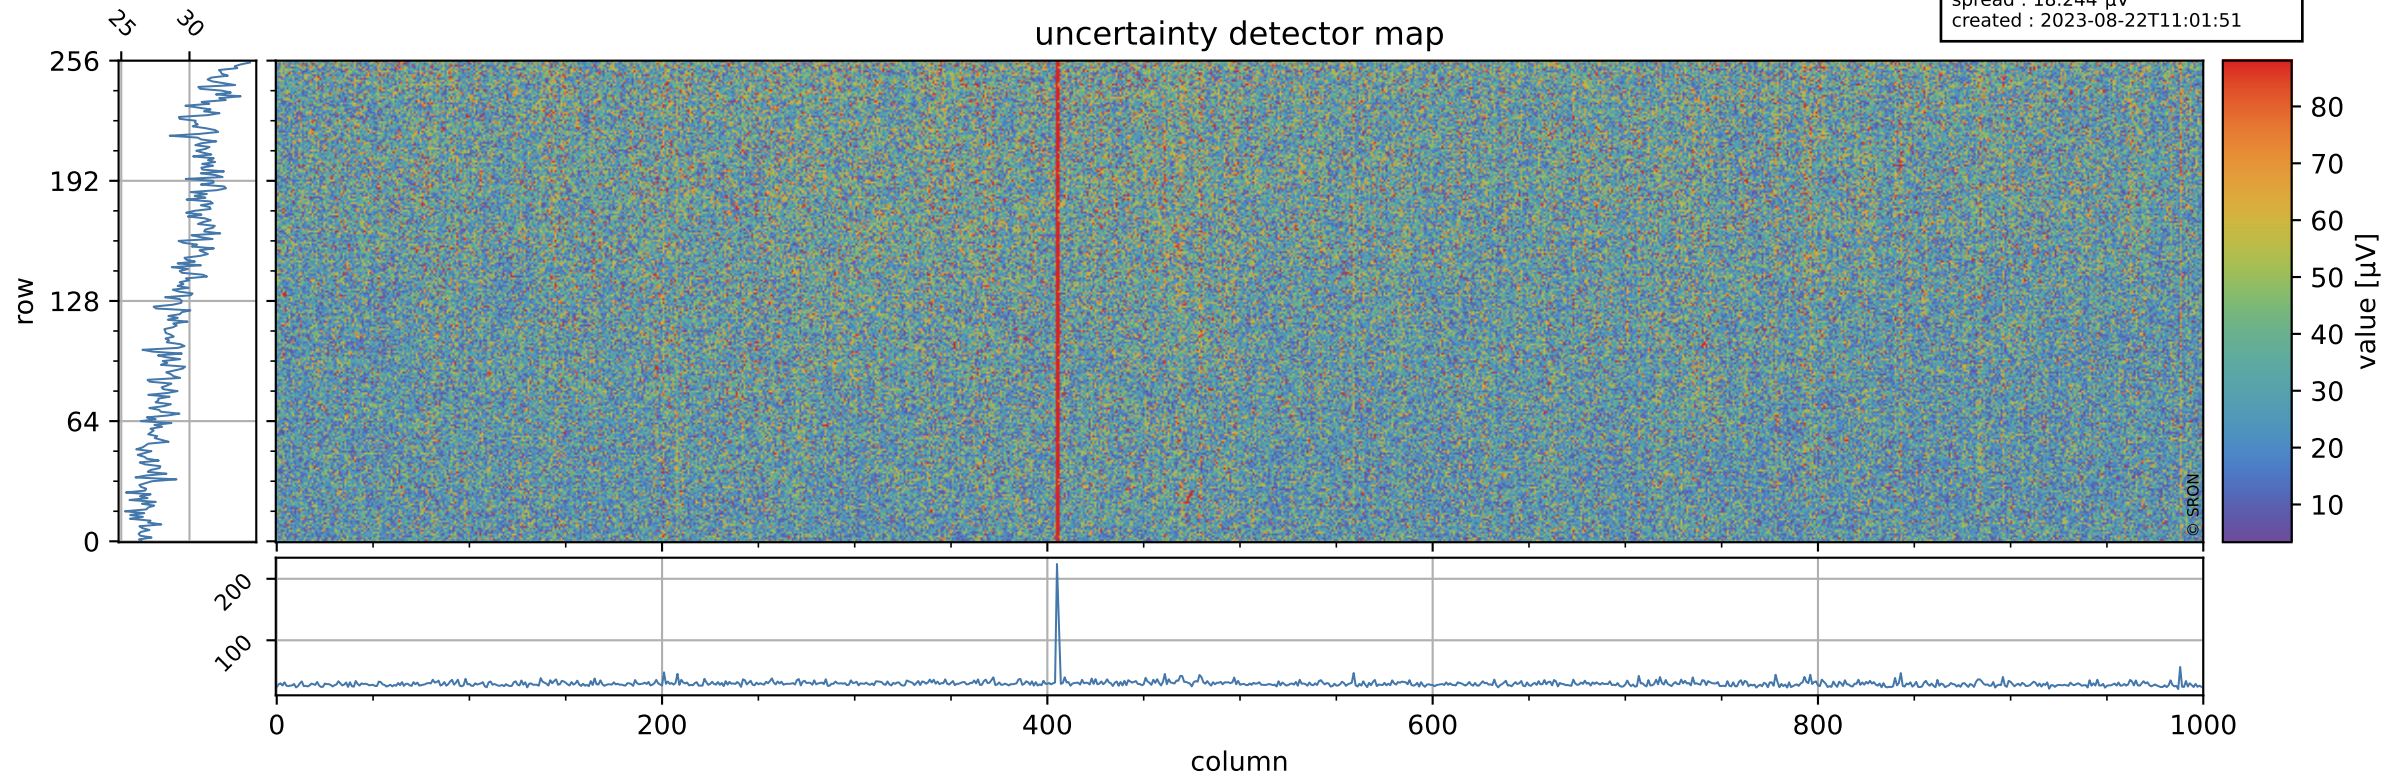

Tropomi SWIR offset (beta nominal)

orbits : 19 in [6157, 6202]
coverage : 2018-12-21 / 2018-12-24
median : 0.52599 V
spread : 0.035922 V
created : 2023-08-22T11:01:51

value detector map

Tropomi SWIR offset (beta nominal)

orbits : 19 in [6157, 6202]
coverage : 2018-12-21 / 2018-12-24
median : 30.044 μV
spread : 18.244 μV
created : 2023-08-22T11:01:51

Tropomi SWIR offset (beta nominal)

orbits : 19 in [6157, 6202]
coverage : 2018-12-21 / 2018-12-24
median : -0.031072 mV
spread : 0.33335 mV
created : 2023-08-22T11:01:52

value compared with SWIR offset CKD

Tropomi SWIR offset (beta nominal) ground-tracks of Sentinel-5P

orbits : 19 in [6157, 6202]
coverage : 2018-12-21 / 2018-12-24
created : 2023-08-22T11:01:52

Tropomi SWIR offset (beta nominal)

orbits : [1867, 6202]
coverage : 2018-02-20 / 2018-12-24
created : 2023-08-22T11:01:52

trend of detector median & temperatures