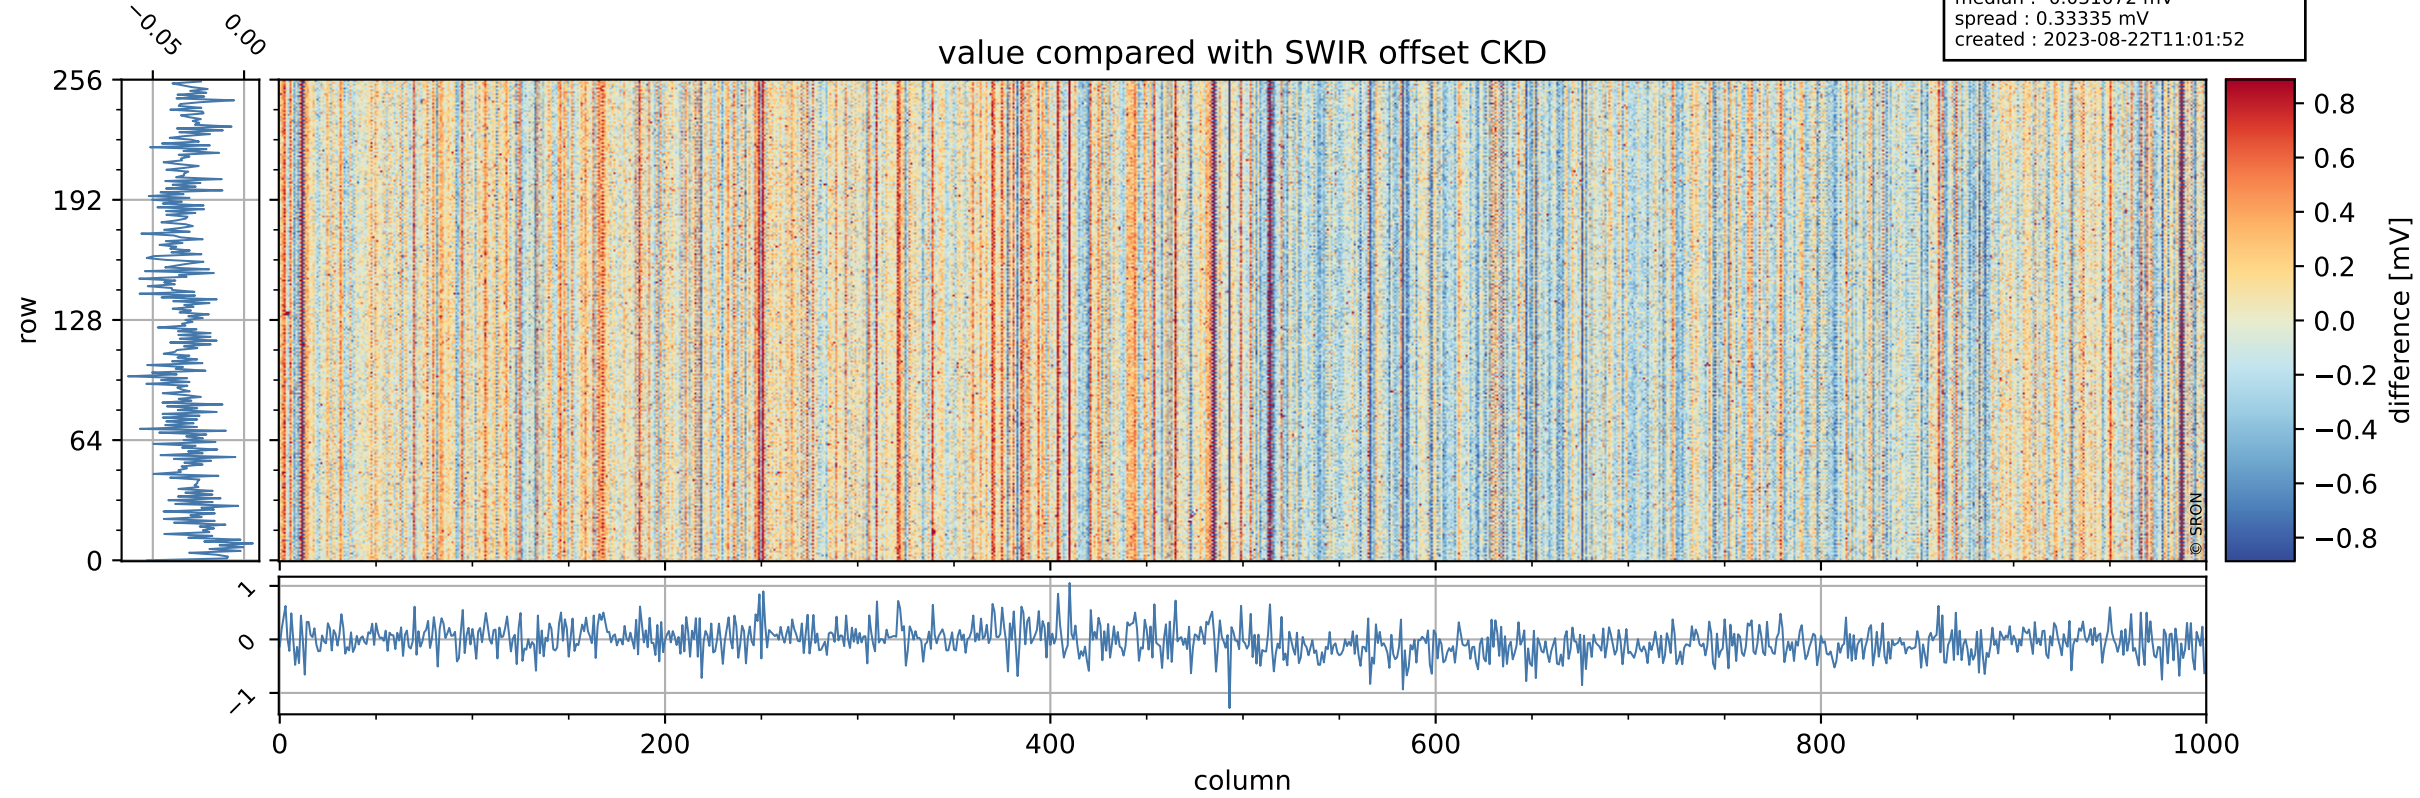

Tropomi SWIR offset (beta nominal)

orbits : 19 in [6157, 6202]
coverage : 2018-12-21 / 2018-12-24
median : 0.52599 V
spread : 0.035922 V
created : 2023-08-22T11:01:51

value detector map

Tropomi SWIR offset (beta nominal)

orbits : 19 in [6157, 6202]
coverage : 2018-12-21 / 2018-12-24
median : 30.044 μV
spread : 18.244 μV
created : 2023-08-22T11:01:51

Tropomi SWIR offset (beta nominal)

orbits : 19 in [6157, 6202]
coverage : 2018-12-21 / 2018-12-24
median : -0.031072 mV
spread : 0.33335 mV
created : 2023-08-22T11:01:52

value compared with SWIR offset CKD

Tropomi SWIR offset (beta nominal) ground-tracks of Sentinel-5P

orbits : 19 in [6157, 6202]
coverage : 2018-12-21 / 2018-12-24
created : 2023-08-22T11:01:52

Tropomi SWIR offset (beta nominal)

orbits : [1867, 6202]
coverage : 2018-02-20 / 2018-12-24
created : 2023-08-22T11:01:52

trend of detector median & temperatures