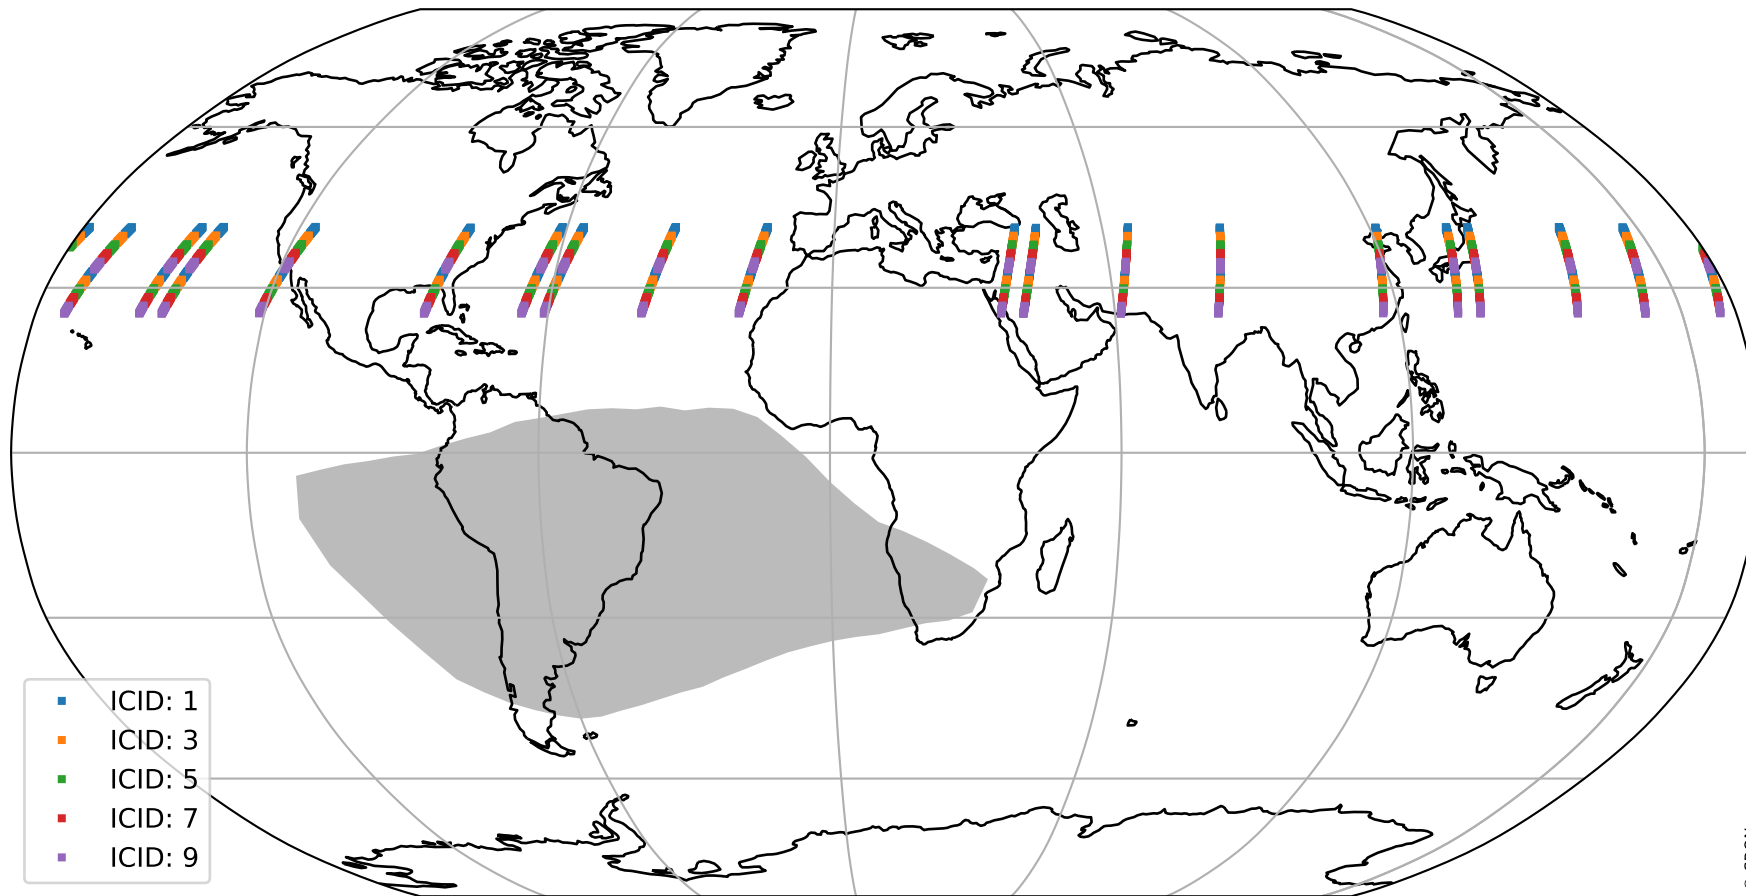

Tropomi SWIR offset (beta nominal)

orbits : 19 in [6157, 6202]
coverage : 2018-12-21 / 2018-12-24
median : 0.52599 V
spread : 0.035922 V
created : 2023-08-22T11:01:51

value detector map

Tropomi SWIR offset (beta nominal)

orbits : 19 in [6157, 6202]
coverage : 2018-12-21 / 2018-12-24
median : 30.044 μV
spread : 18.244 μV
created : 2023-08-22T11:01:51

Tropomi SWIR offset (beta nominal)

orbits : 19 in [6157, 6202]
coverage : 2018-12-21 / 2018-12-24
median : -0.031072 mV
spread : 0.33335 mV
created : 2023-08-22T11:01:52

value compared with SWIR offset CKD

Tropomi SWIR offset (beta nominal) ground-tracks of Sentinel-5P

orbits : 19 in [6157, 6202]
coverage : 2018-12-21 / 2018-12-24
created : 2023-08-22T11:01:52

Tropomi SWIR offset (beta nominal)

orbits : [1867, 6202]
coverage : 2018-02-20 / 2018-12-24
created : 2023-08-22T11:01:52

trend of detector median & temperatures