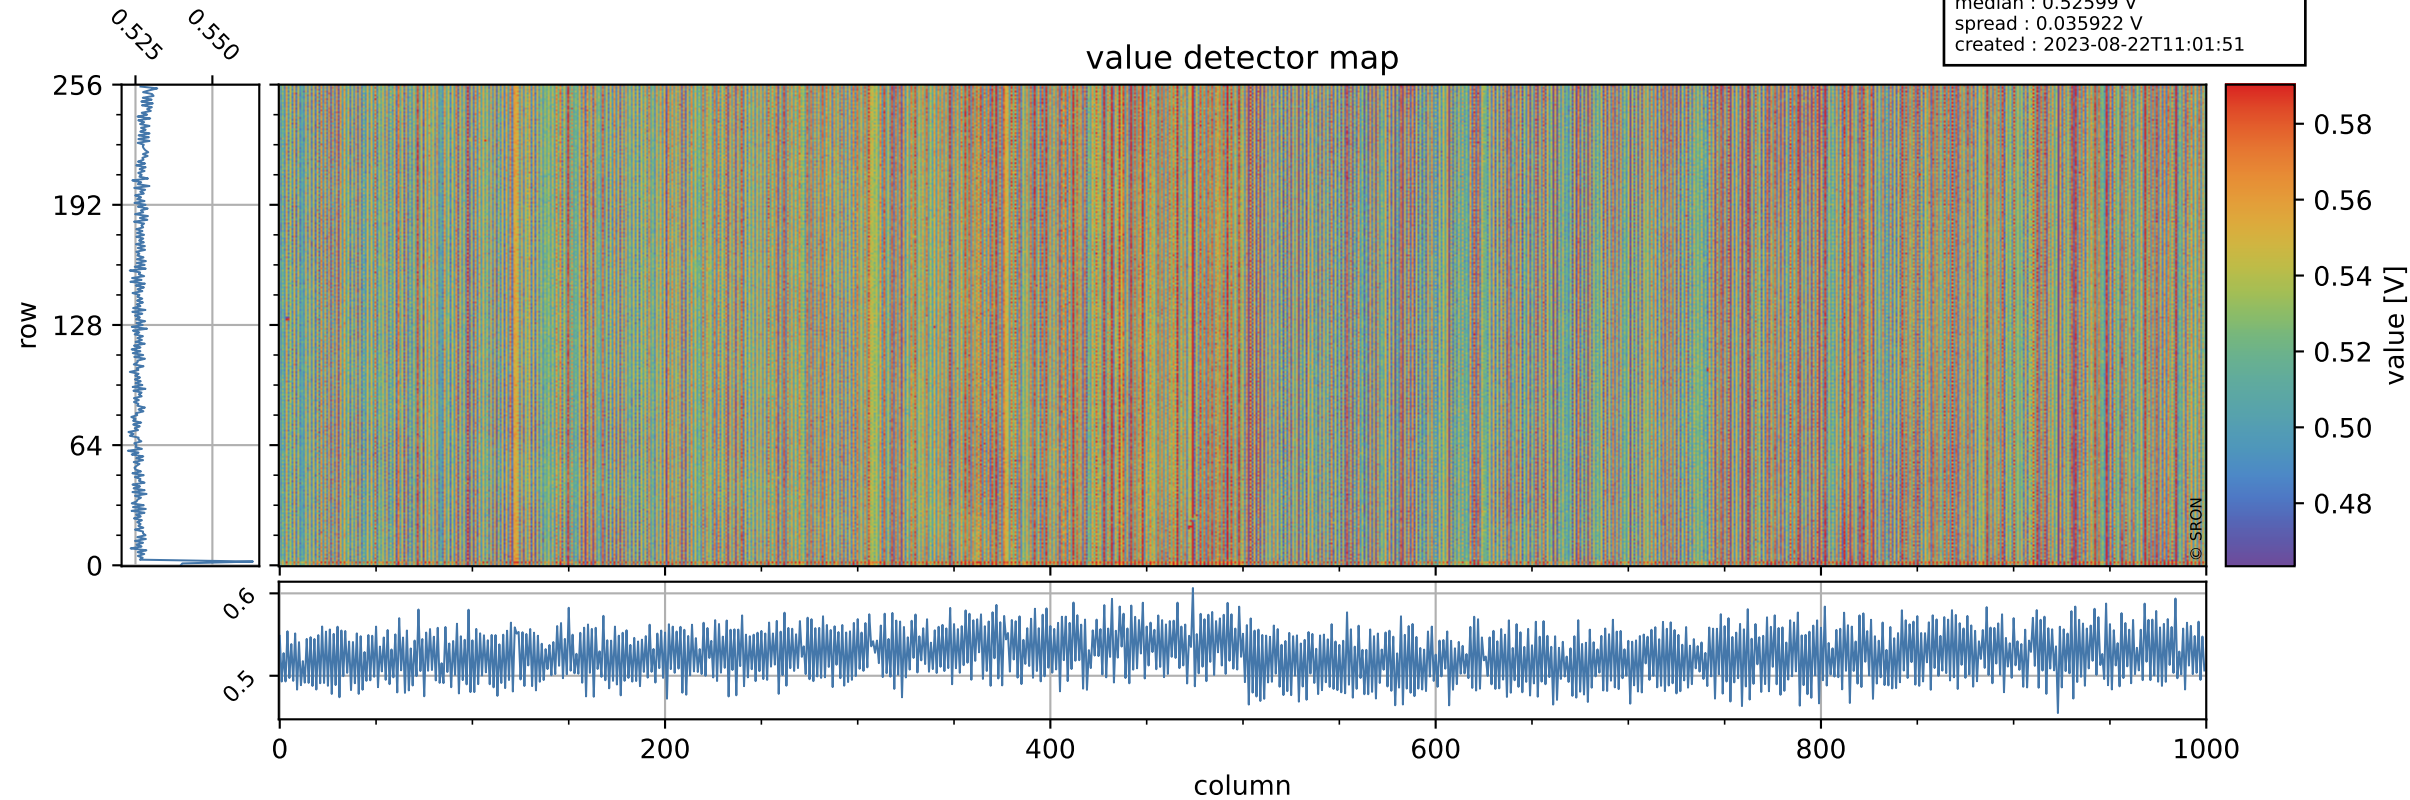

Tropomi SWIR offset (beta nominal)

orbits : 19 in [6157, 6202]
coverage : 2018-12-21 / 2018-12-24
median : 0.52599 V
spread : 0.035922 V
created : 2023-08-22T11:01:51

value detector map

Tropomi SWIR offset (beta nominal)

orbits : 19 in [6157, 6202]
coverage : 2018-12-21 / 2018-12-24
median : 30.044 μV
spread : 18.244 μV
created : 2023-08-22T11:01:51

Tropomi SWIR offset (beta nominal)

orbits : 19 in [6157, 6202]
coverage : 2018-12-21 / 2018-12-24
median : -0.031072 mV
spread : 0.33335 mV
created : 2023-08-22T11:01:52

value compared with SWIR offset CKD

Tropomi SWIR offset (beta nominal) ground-tracks of Sentinel-5P

orbits : 19 in [6157, 6202]
coverage : 2018-12-21 / 2018-12-24
created : 2023-08-22T11:01:52

Tropomi SWIR offset (beta nominal)

orbits : [1867, 6202]
coverage : 2018-02-20 / 2018-12-24
created : 2023-08-22T11:01:52

trend of detector median & temperatures