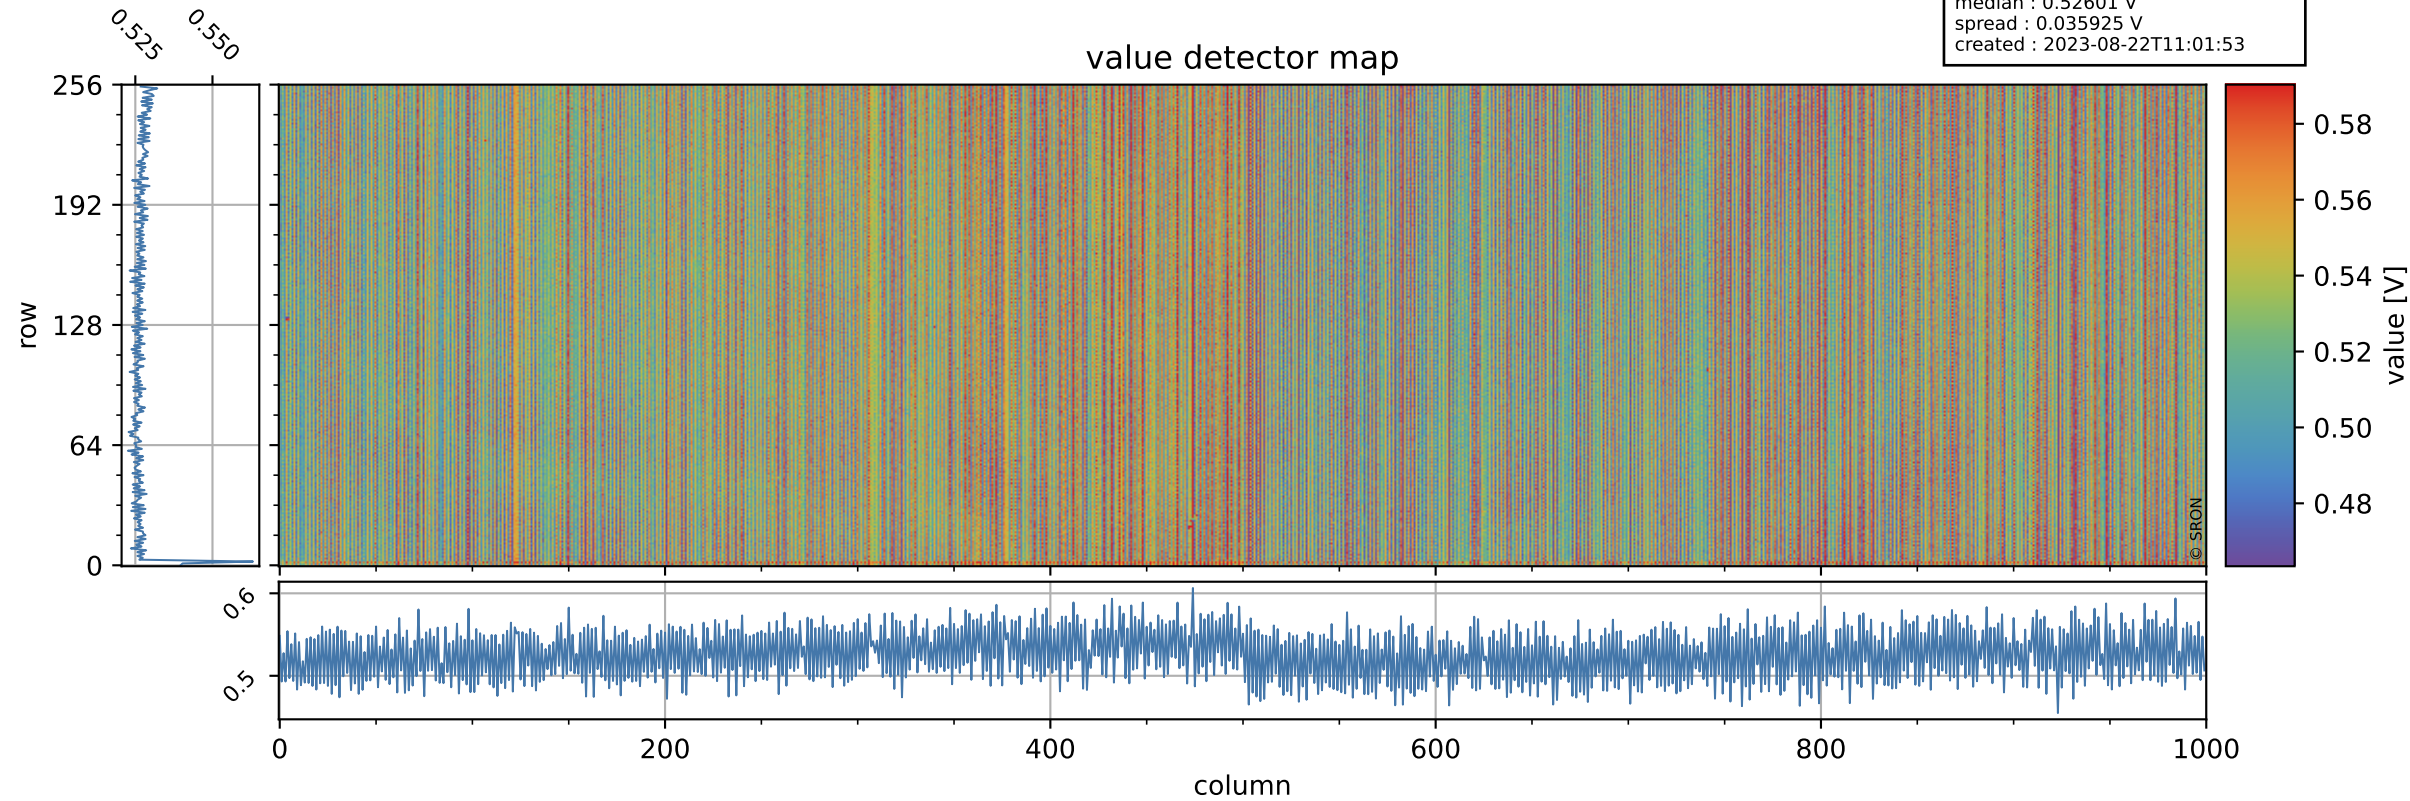

Tropomi SWIR offset (beta nominal)

orbits : 20 in [6202, 6247]
coverage : 2018-12-24 / 2018-12-27
median : 0.52601 V
spread : 0.035925 V
created : 2023-08-22T11:01:53

value detector map

Tropomi SWIR offset (beta nominal)

orbits : 20 in [6202, 6247]
coverage : 2018-12-24 / 2018-12-27
median : 30.067 μV
spread : 18.35 μV
created : 2023-08-22T11:01:53

Tropomi SWIR offset (beta nominal)

orbits : 20 in [6202, 6247]
coverage : 2018-12-24 / 2018-12-27
median : -0.015261 mV
spread : 0.33316 mV
created : 2023-08-22T11:01:54

value compared with SWIR offset CKD

Tropomi SWIR offset (beta nominal) ground-tracks of Sentinel-5P

orbits : 20 in [6202, 6247]
coverage : 2018-12-24 / 2018-12-27
created : 2023-08-22T11:01:54

Tropomi SWIR offset (beta nominal)

orbits : [1867, 6247]
coverage : 2018-02-20 / 2018-12-27
created : 2023-08-22T11:01:54

trend of detector median & temperatures