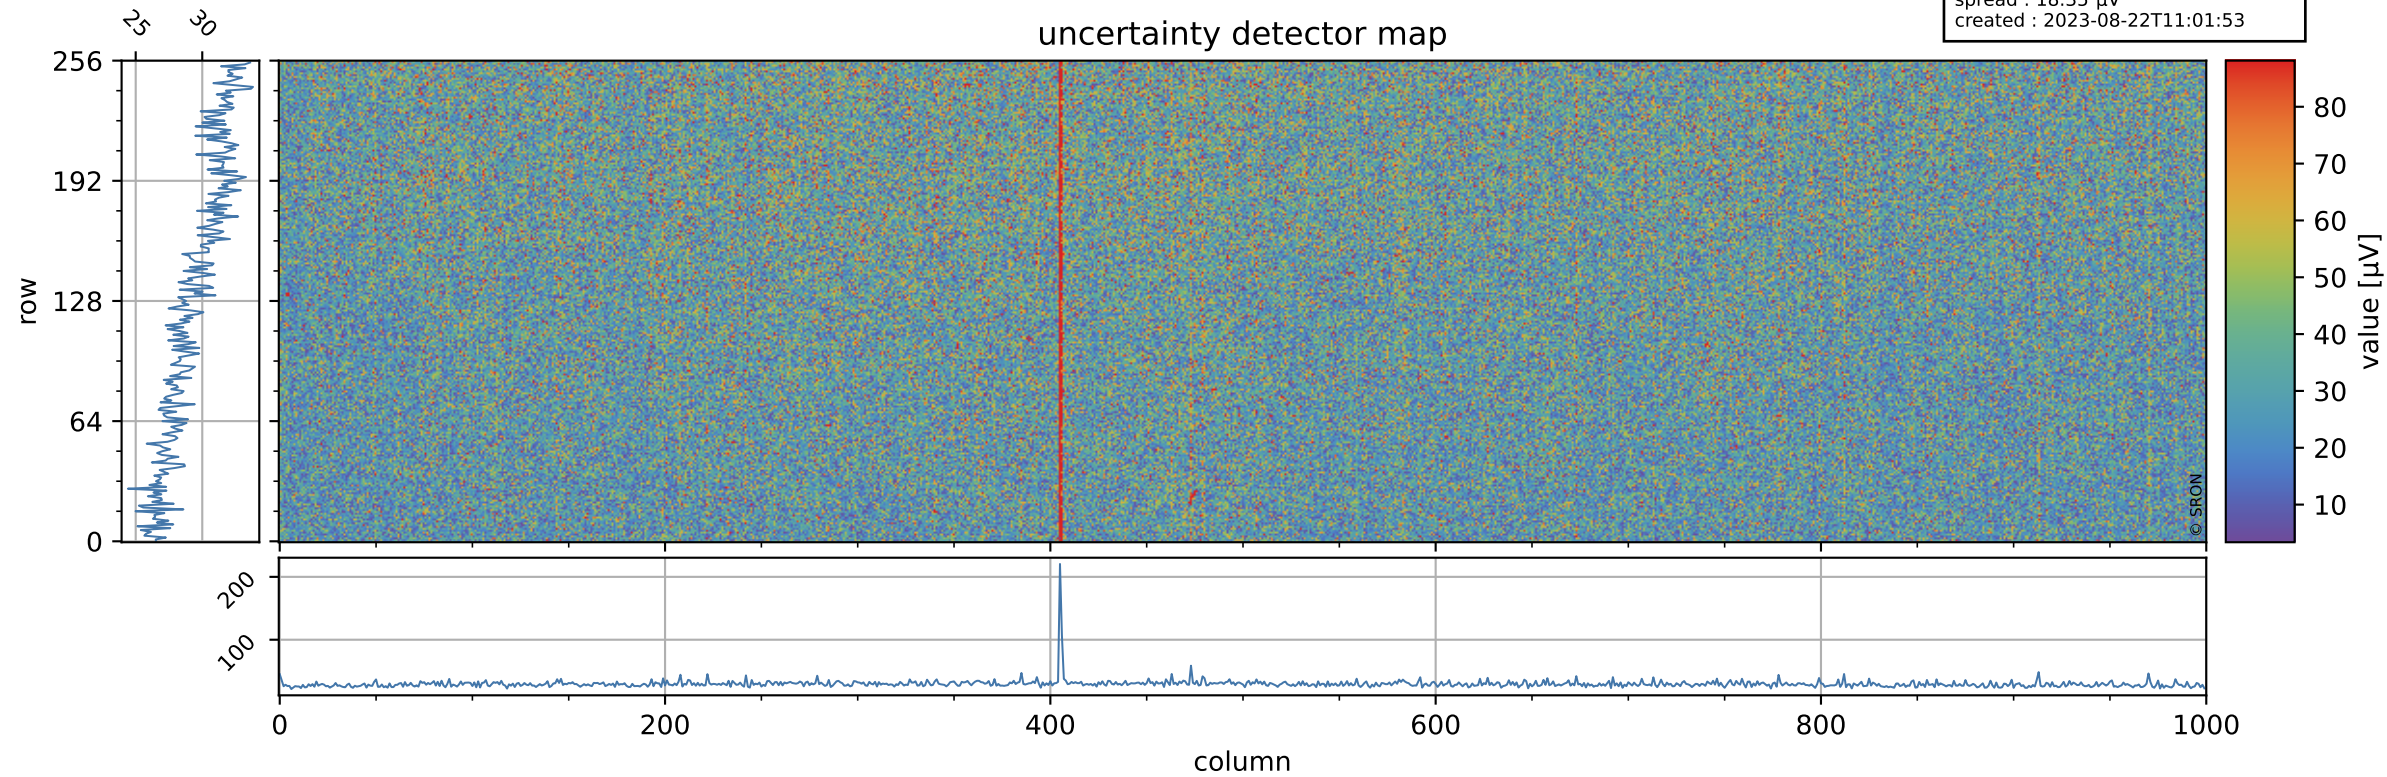

Tropomi SWIR offset (beta nominal)

orbits : 20 in [6202, 6247]
coverage : 2018-12-24 / 2018-12-27
median : 0.52601 V
spread : 0.035925 V
created : 2023-08-22T11:01:53

value detector map

Tropomi SWIR offset (beta nominal)

orbits : 20 in [6202, 6247]
coverage : 2018-12-24 / 2018-12-27
median : 30.067 μV
spread : 18.35 μV
created : 2023-08-22T11:01:53

Tropomi SWIR offset (beta nominal)

orbits : 20 in [6202, 6247]
coverage : 2018-12-24 / 2018-12-27
median : -0.015261 mV
spread : 0.33316 mV
created : 2023-08-22T11:01:54

value compared with SWIR offset CKD

Tropomi SWIR offset (beta nominal) ground-tracks of Sentinel-5P

orbits : 20 in [6202, 6247]
coverage : 2018-12-24 / 2018-12-27
created : 2023-08-22T11:01:54

Tropomi SWIR offset (beta nominal)

orbits : [1867, 6247]
coverage : 2018-02-20 / 2018-12-27
created : 2023-08-22T11:01:54

trend of detector median & temperatures