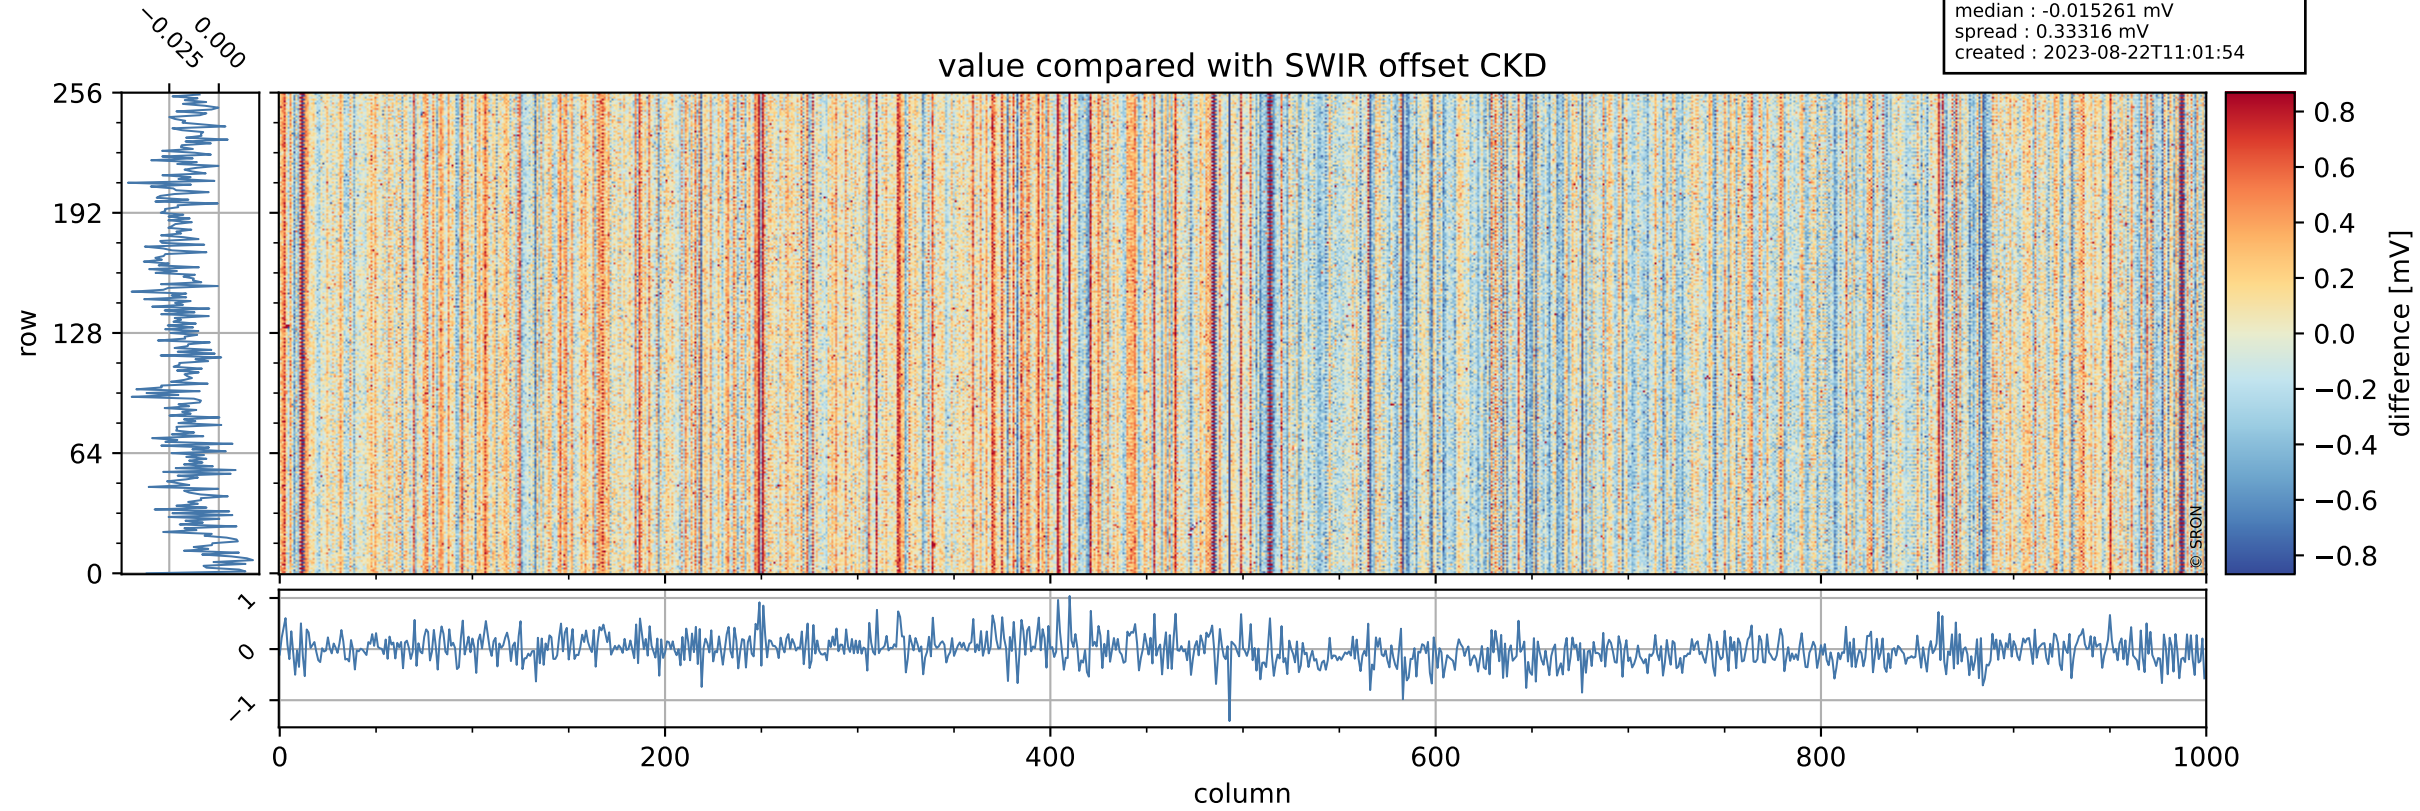

Tropomi SWIR offset (beta nominal)

orbits : 20 in [6202, 6247]
coverage : 2018-12-24 / 2018-12-27
median : 0.52601 V
spread : 0.035925 V
created : 2023-08-22T11:01:53

value detector map

Tropomi SWIR offset (beta nominal)

orbits : 20 in [6202, 6247]
coverage : 2018-12-24 / 2018-12-27
median : 30.067 μV
spread : 18.35 μV
created : 2023-08-22T11:01:53

Tropomi SWIR offset (beta nominal)

orbits : 20 in [6202, 6247]
coverage : 2018-12-24 / 2018-12-27
median : -0.015261 mV
spread : 0.33316 mV
created : 2023-08-22T11:01:54

value compared with SWIR offset CKD

Tropomi SWIR offset (beta nominal) ground-tracks of Sentinel-5P

orbits : 20 in [6202, 6247]
coverage : 2018-12-24 / 2018-12-27
created : 2023-08-22T11:01:54

Tropomi SWIR offset (beta nominal)

orbits : [1867, 6247]
coverage : 2018-02-20 / 2018-12-27
created : 2023-08-22T11:01:54

trend of detector median & temperatures