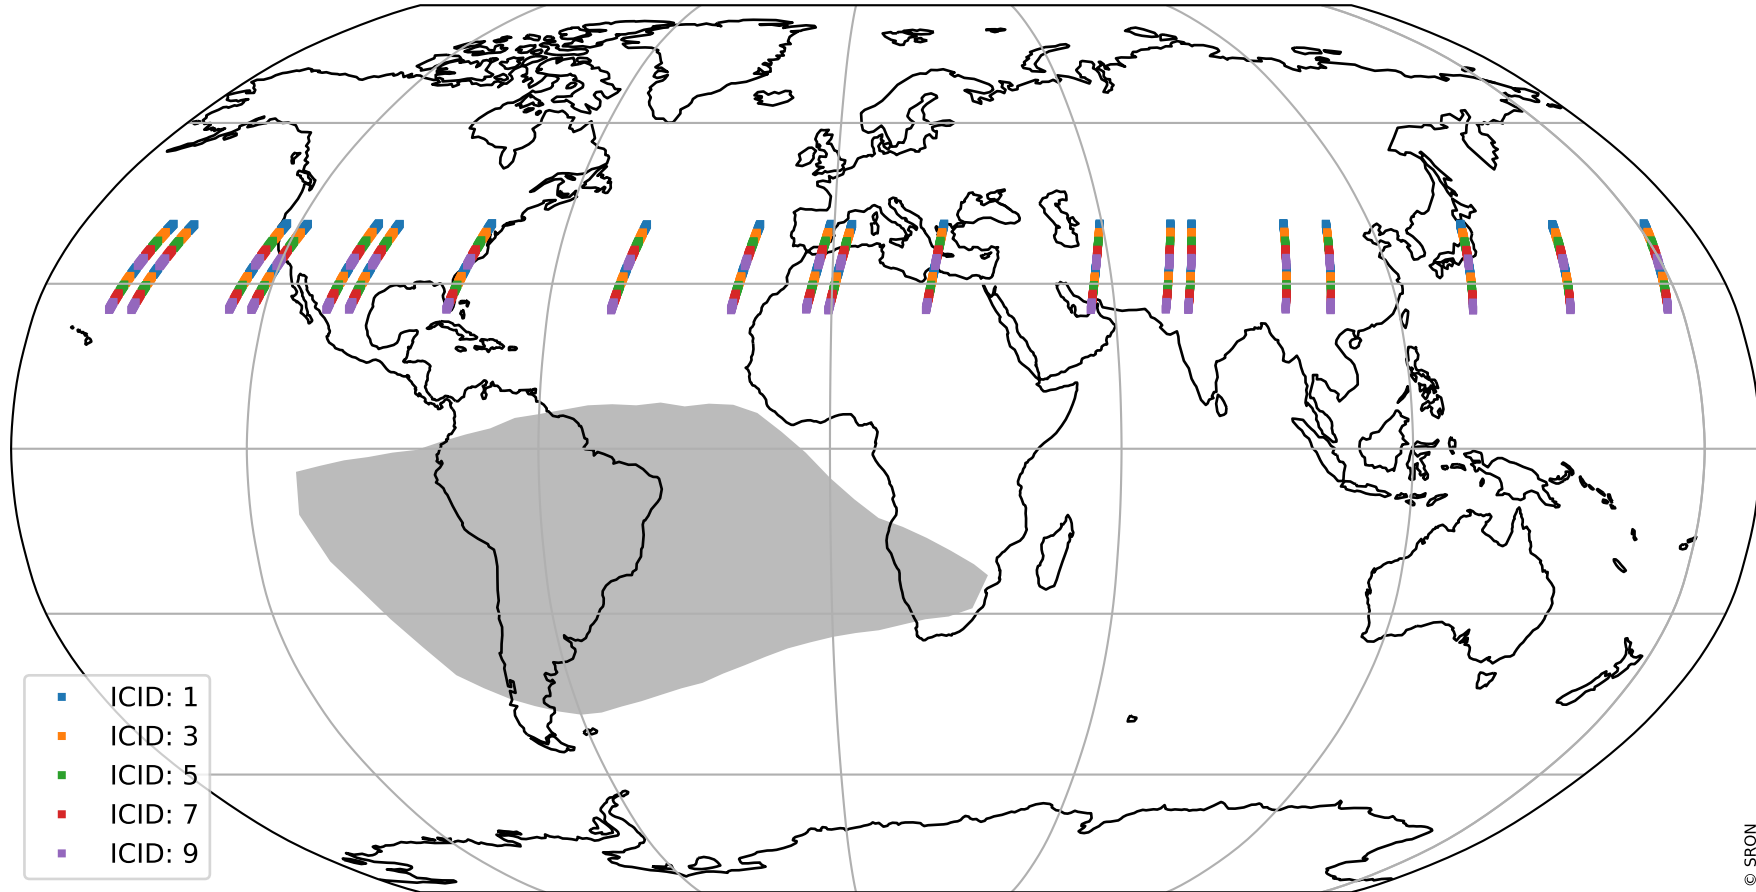

Tropomi SWIR offset (beta nominal)

orbits : 20 in [6202, 6247]
coverage : 2018-12-24 / 2018-12-27
median : 0.52601 V
spread : 0.035925 V
created : 2023-08-22T11:01:53

value detector map

Tropomi SWIR offset (beta nominal)

orbits : 20 in [6202, 6247]
coverage : 2018-12-24 / 2018-12-27
median : 30.067 μV
spread : 18.35 μV
created : 2023-08-22T11:01:53

Tropomi SWIR offset (beta nominal)

orbits : 20 in [6202, 6247]
coverage : 2018-12-24 / 2018-12-27
median : -0.015261 mV
spread : 0.33316 mV
created : 2023-08-22T11:01:54

value compared with SWIR offset CKD

Tropomi SWIR offset (beta nominal) ground-tracks of Sentinel-5P

orbits : 20 in [6202, 6247]
coverage : 2018-12-24 / 2018-12-27
created : 2023-08-22T11:01:54

Tropomi SWIR offset (beta nominal)

orbits : [1867, 6247]
coverage : 2018-02-20 / 2018-12-27
created : 2023-08-22T11:01:54

trend of detector median & temperatures